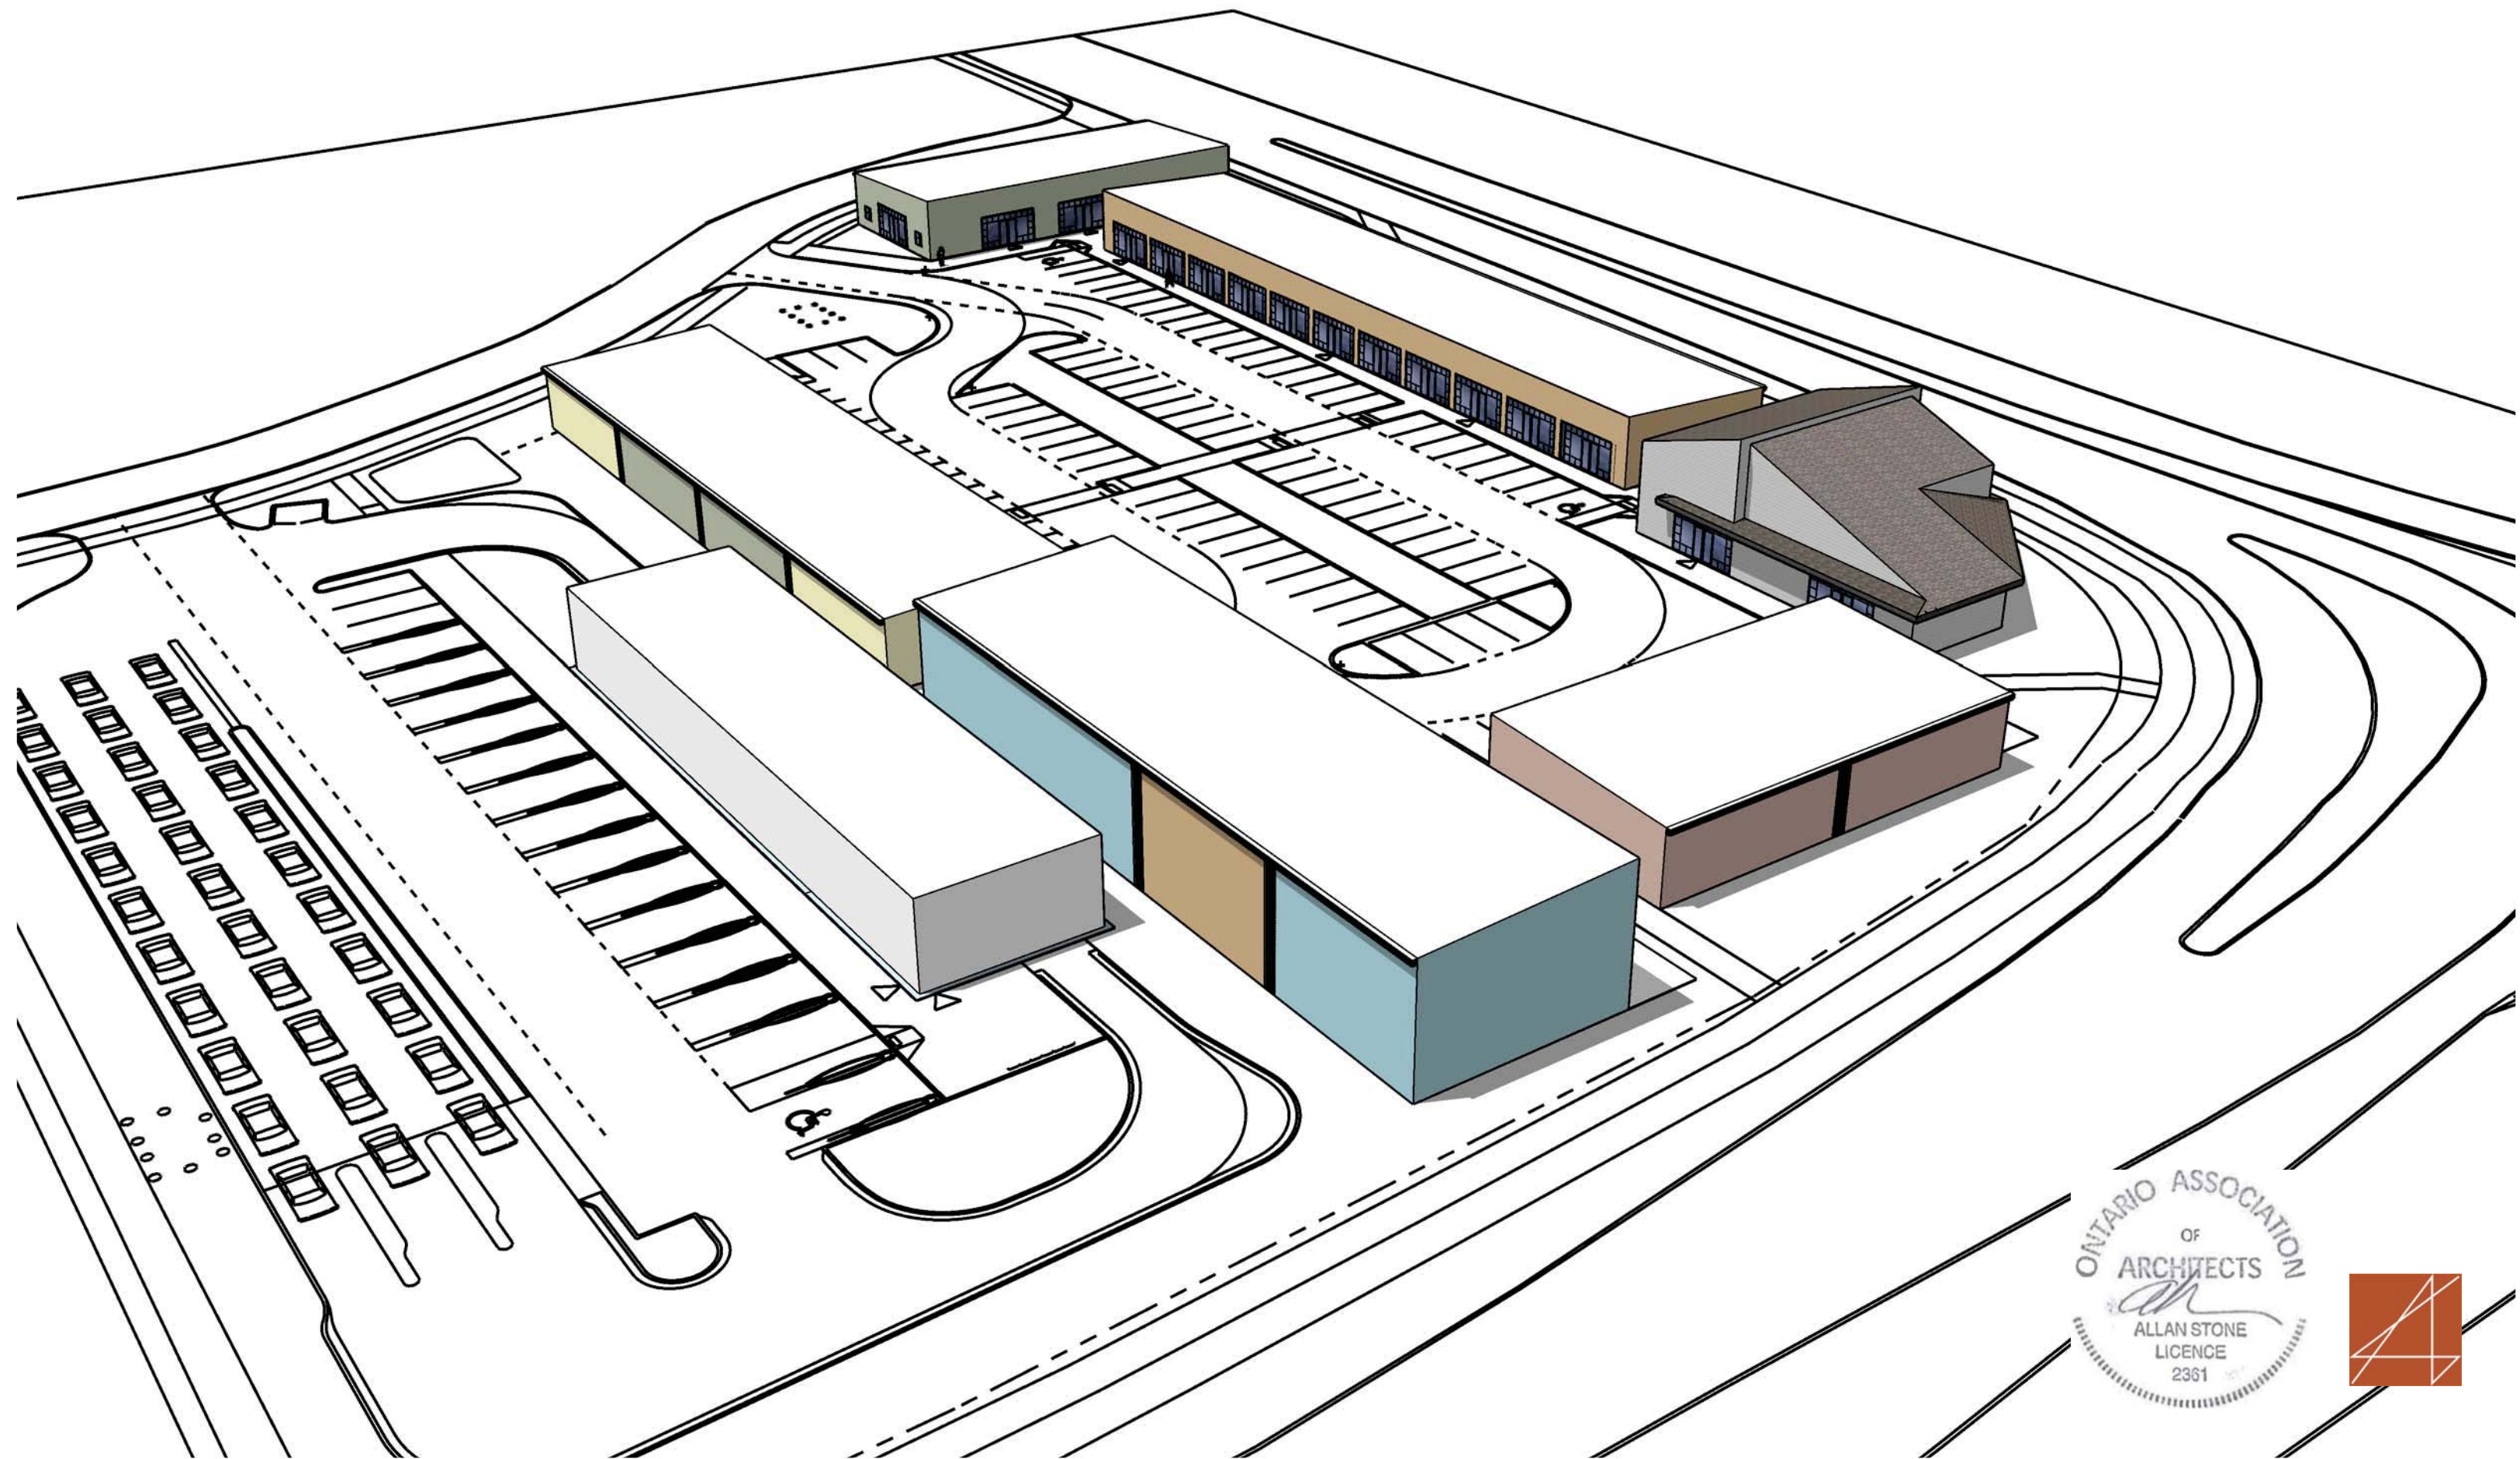

VIEW FROM PALLADIUM DRIVE

VIEW FROM CAMPEAU DRIVE

PROPOSED COMMERCIAL DEVELOPMENT
3095 PALLADIUM DRIVE • OTTAWA • ONTARIO

610-160 Baldwin Street
Toronto Ontario M5T 3K7
allan@ajsarchitect.com
T 416.550.1585

BUILDING ELEVATIONS

1:400 A300r00

DATE: Jun 19, 2023 - 1:10pm

ONTARIO ASSOCIATION
OF
ARCHITECTS
AS
ALLAN STONE
LICENCE
2361

ONTARIO ASSOCIATION
OF
ARCHITECTS
AS
ALLAN STONE
LICENCE
2361

ONTARIO ASSOCIATION
OF
ARCHITECTS
ALLAN STONE
LICENCE
2361

ONTARIO ASSOCIATION
OF
ARCHITECTS
AS
ALLAN STONE
LICENCE
2361