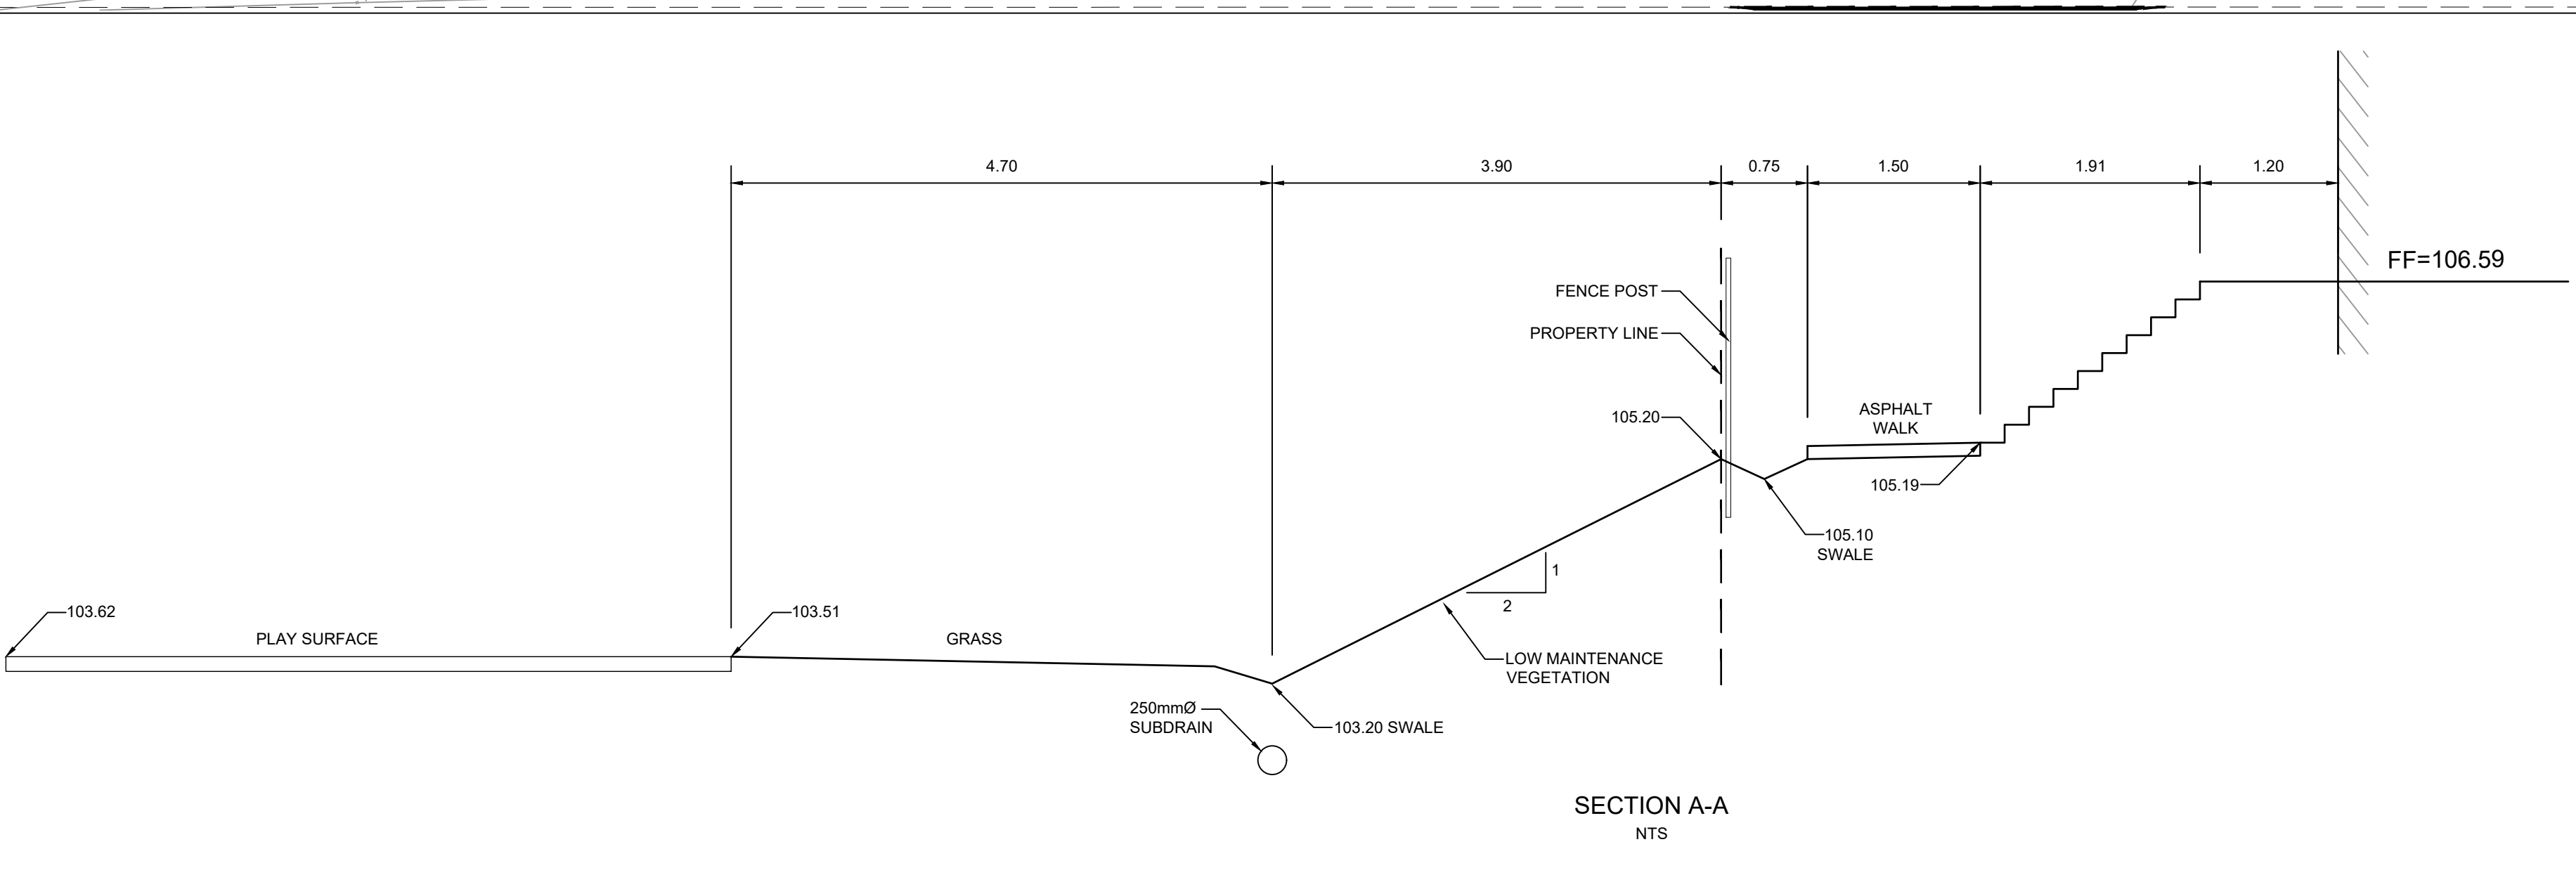

IBI GROUP
Suite 400 - 333 Preston Street
Ottawa, ON K1S 5N4 Canada
Tel: 613 225 1311 / 613 241 3300 fax: 613 225 9868
ibigroup.com

PROJECT
4639 BANK STREET
4639 Bank Street

PROJECT NO:
125600
DRAWN BY:
D.D./E.H.
PROJECT MGR:
D.Y.
CHECKED BY:
R.M.
APPROVED BY:
D.Y.

SHEET TITLE
GRADING PLAN

SHEET NUMBER
C-200
ISSUE
5

CITY FILE No. D07-12-20-0115
SCALE CHECK
File Location: \\125600_4639BankSt\7.0_Production\07_03_Design\02_Civil\Shells\C-200 GRADING PLAN.dwg Last Saved: January 19, 2021, by: dore Printed: Wednesday, October 6, 2021 10:12:17 AM by: Eric Henrich