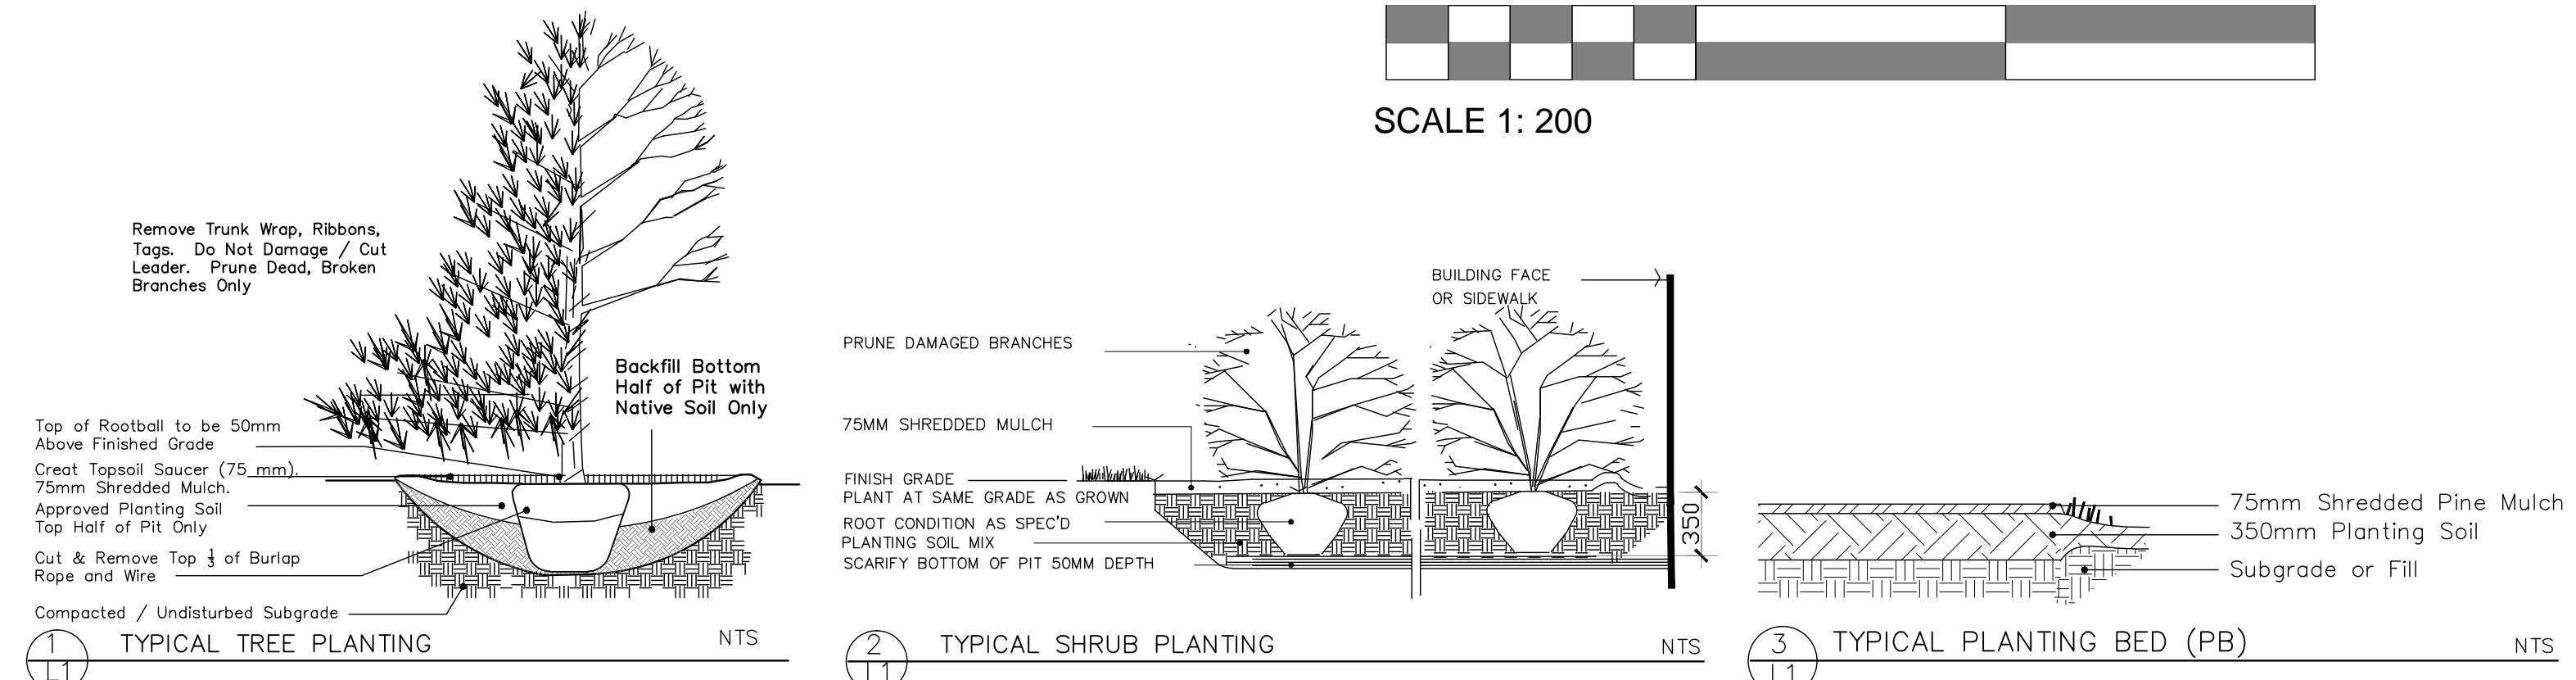

TYPICAL PLANTING DETAILS TO BE REFINED THROUGH FURTHER COORDINATION WITH THE CITY, DESIGN CONSULTANTS AND OWNER AND SITE PLAN CONTROL PROCESS

Plant List - Trees - Richcraft 560 Rideau Street Ottawa

Code	Qty.	Botanical Name	Common Name	Size	Cond.
1yr AC	1	Amelanchier canadensis	Tree Serviceberry	50mm cal	B + B Single Stem
1yr AG	1	Acer ginnala	Amur Maple	40mm cal	B + B Multi Stem
1yr CO	18	Celtis occidentalis	Hockberry	70mm cal	B + B Single Stem
1yr CA	1	Cornus alternifolia	Pagoda Dogwood	50mm cal	B + B Single Stem
1yr CC	1	Crataegus crus-galli 'Iremis'	Thornless Cockspur Hawthorn	60mm cal	B + B Single Stem
1yr CR	2	Cornus rosmarinifolia	Grey Dogwood	50mm cal	B + B Single Stem
1yr MH	1	Malus Harvest Gold	Harvest Gold Crabapple	60mm cal	B + B Single Stem
1yr MR	1	Malus Red Splendour	Red Splendour Crabapple	60mm cal	B + B Single Stem
1yr MS	1	Malus Sutyazom	Sugar Tyme Crabapple	60mm cal	B + B Single Stem
1yr SR	4	Syringa reticulata 'Ivory Silk'	Ivory Silk Tree Lilac	60mm cal	B + B Single Stem
1yr PO	PO	Picea omorika	Serbian Spruce	1.5m Ht.	B + B

PLANTING MIX TO BE APPROVED BY LANDSCAPE ARCHITECT. ALL PLANT MATERIAL TO MEET CNTA STANDARDS, AND BE APPROVED BY LANDSCAPE ARCHITECT PRIOR TO PLANTING. ALL WORK TO INCLUDE MINIMUM 1 YEAR WARRANTY FROM DATE OF FINAL ACCEPTANCE. PLANTING ON CITY PROPERTY TO INCLUDE 2 YEAR WARRANTY FROM DATE OF FINAL ACCEPTANCE. TREE PLANTING TO BE MINIMUM 2.0 METRES FROM STORM SANITARY AND WATER SERVICES.