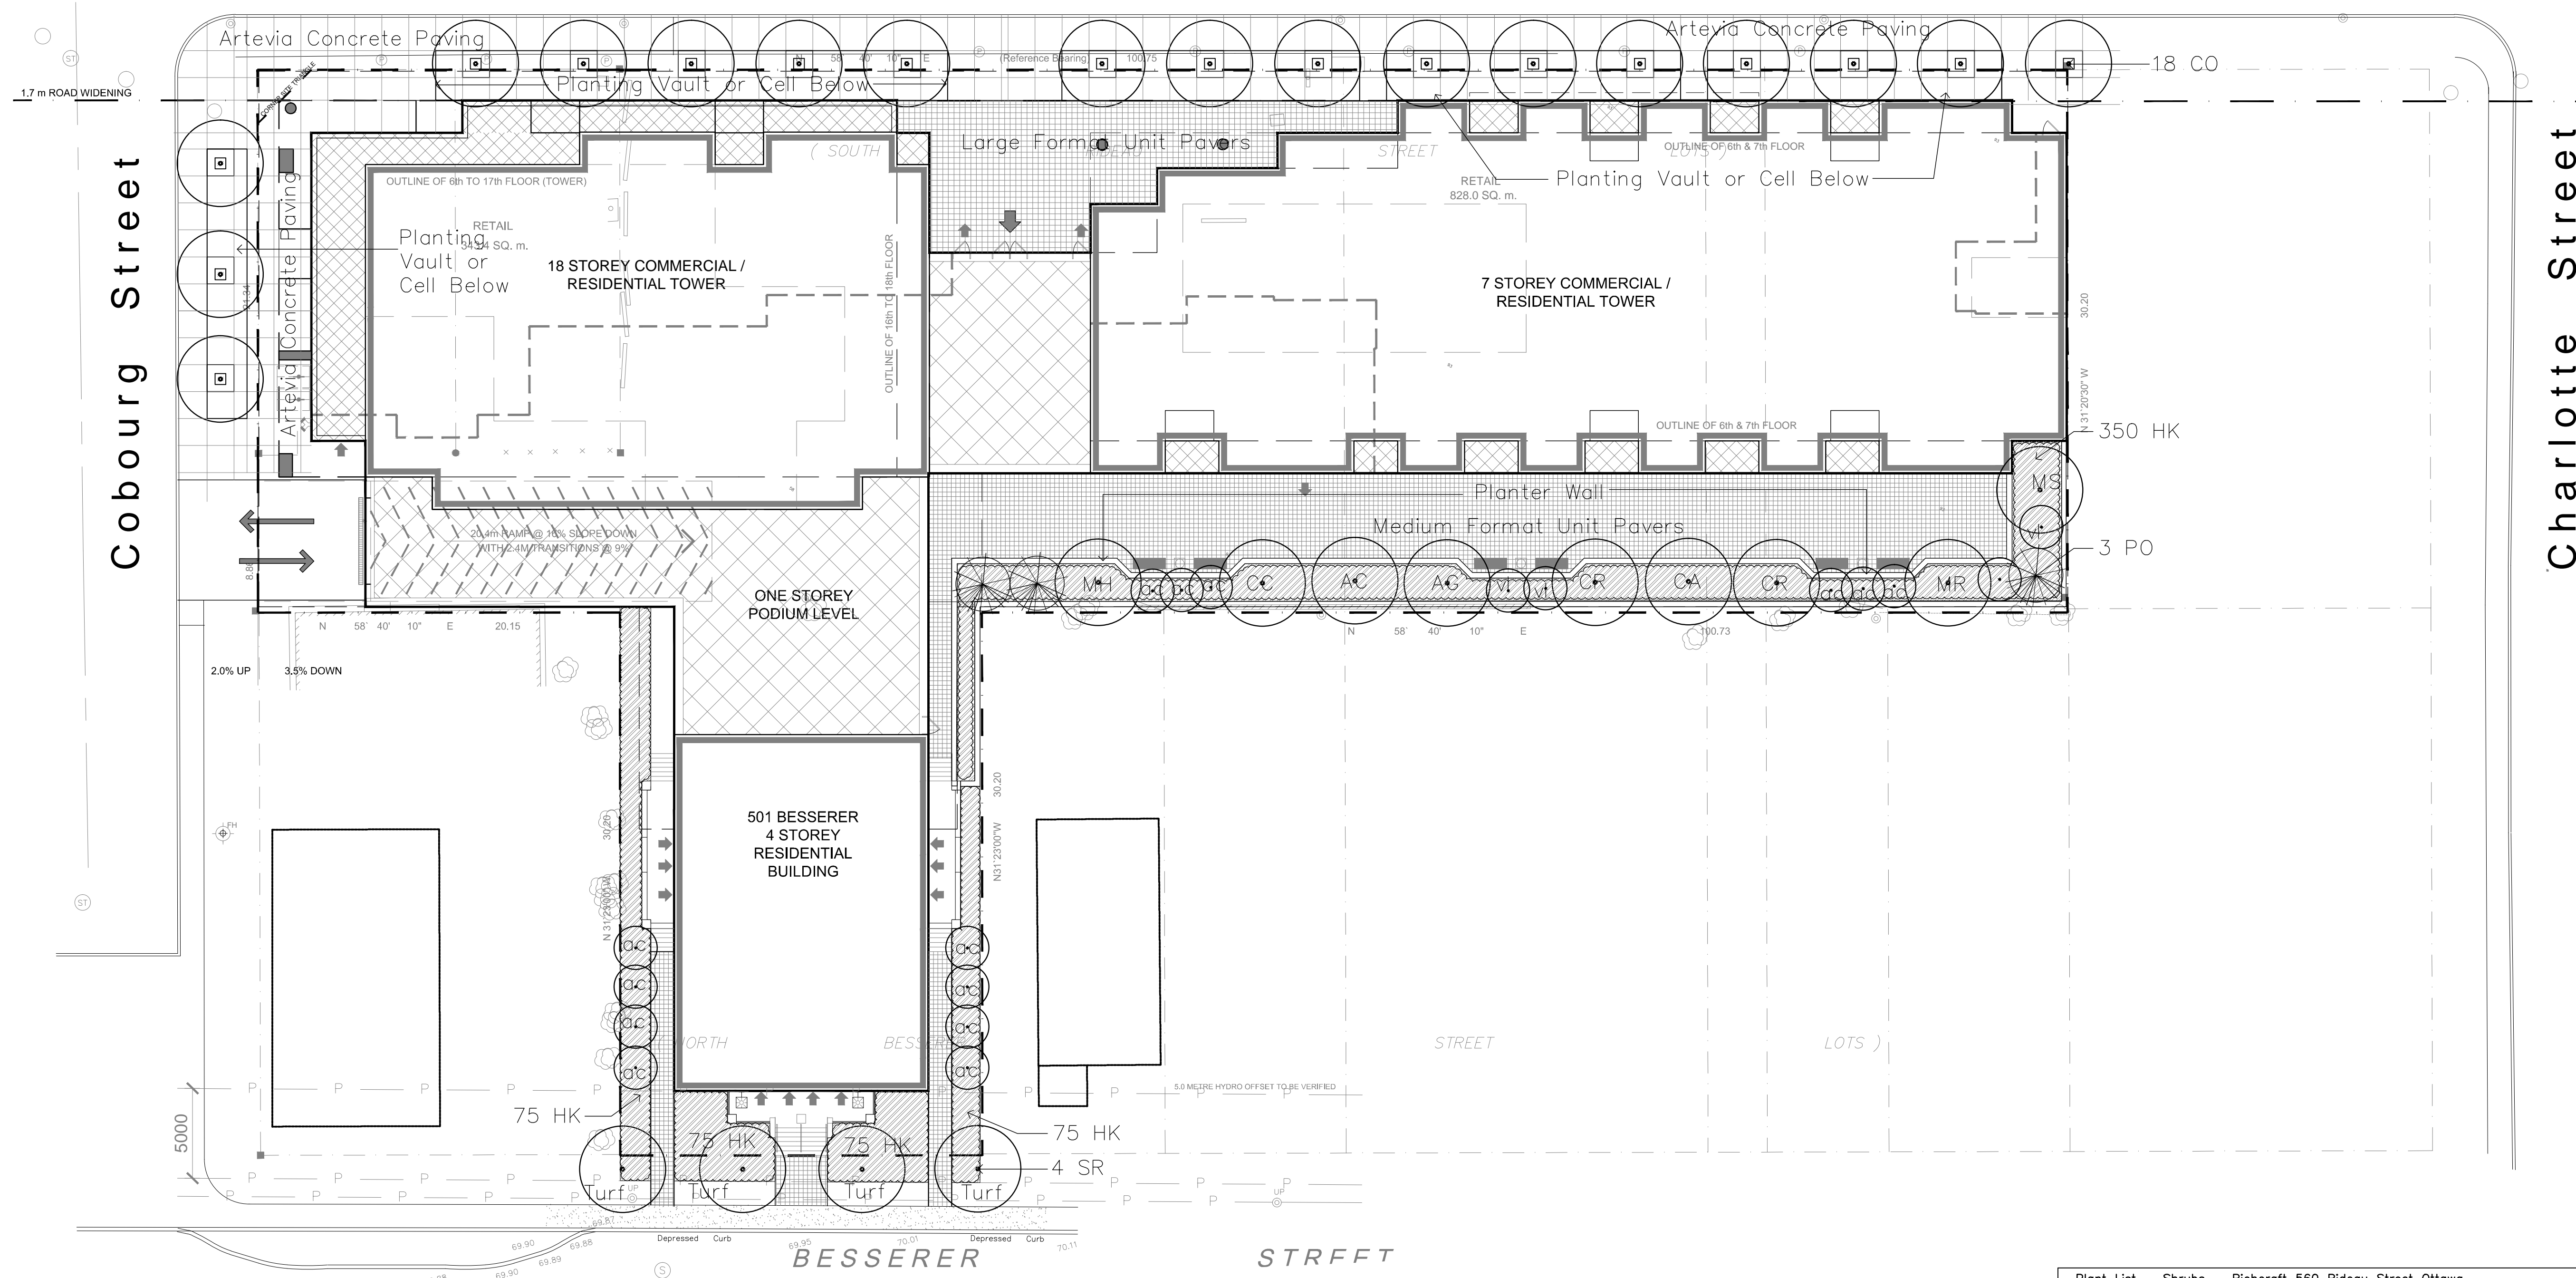

Rideau Street

Proposed Deciduous Tree

Proposed Coniferous Tree

Proposed Planting Bed

Drawing Remains the Property of Gino J. Aiello Landscape Architect. Copyright Reserved by Gino J. Aiello Landscape Architect. Do Not Use or Reproduce Without Approval of Gino J. Aiello. Do Not Use For Construction Unless Signed By Landscape Architect. Contractor is Responsible for Verification of Site Locations of all Utilities. Report any Discrepancies Between Site and Drawing Immediately to Gino J. Aiello.

No.	Revision	Date
1	FOR Zoning	March 5 2013

Code	Qty.	Botanical Name	Common Name	Size	Cond.
ac	14	Amelanchier canadensis	Serviceberry	90 cm ht.	Pot
HK	650	Hypericum kalmanium	St. Johns Wort	30 cm ht.	Pot
vi	5	viburnum lentago	Nannyberry Viburnum	90 cm ht.	Pot

Project
560 Rideau & 501 Besserer

Drawing
Landscape Plan

Drawn By: **GJA** Sheet Number
 Design By: **GJA**
 Date: **February 2012**
 Scale: **1:200**

TYPICAL PLANTING DETAILS TO BE REFINED THROUGH FURTHER COORDINATION WITH THE CITY, DESIGN CONSULTANTS AND OWNER AND SITE PLAN CONTROL PROCESS