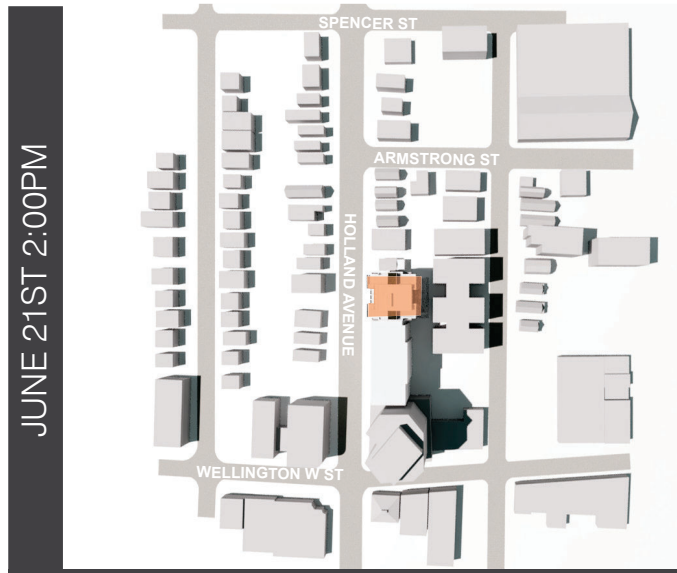

9 STOREY SHADOW STUDY

HOLLAND STREET APARTMENTS
91-93 Holland Ave
Ottawa

chmielarchitects

200 - 109 Bank Street
Ottawa ON K1P 5N5
t (613) 234-3585
f (613) 234-6224

.4 SHADOW ANALYSIS

SHADOW ANALYSIS

91-93 Holland Avenue | 03-04-2025 | City of Ottawa Design Brief

SHADOW ANALYSIS

91-93 Holland Avenue | 03-04-2025 | City of Ottawa Design Brief

DECEMBER 21ST 10:00AM

DECEMBER 21ST 12:00PM

DECEMBER 21ST 2:00PM

DECEMBER 21ST 4:00PM

SHADOW ANALISYS

91-93 Holland Avenue | 03-04-2025 | City of Ottawa Design Brief