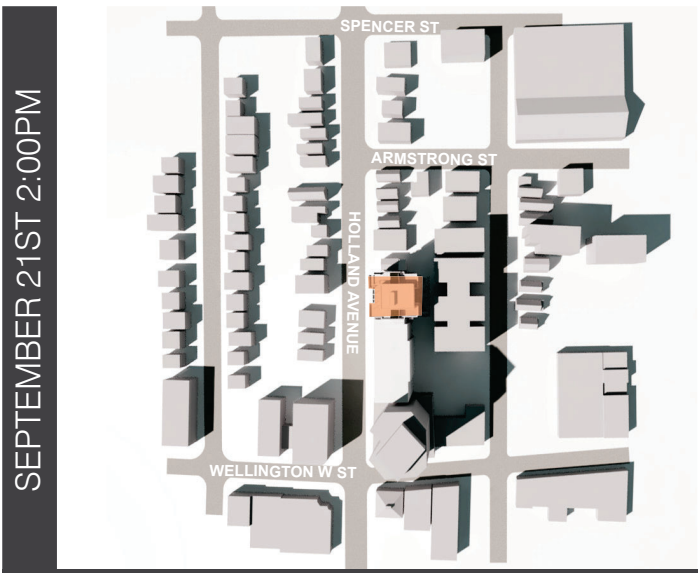

9 STOREY SHADOW STUDY

HOLLAND STREET APARTMENTS
91-93 Holland Ave
Ottawa

chmielarchitects

200 - 109 Bank Street
Ottawa ON K1P 5N5
t (613) 234-3585
f (613) 234-6224

.4 SHADOW ANALYSIS

SHADOW ANALYSIS

91-93 Holland Avenue | 03-04-2025 | City of Ottawa Design Brief

SHADOW ANALYSIS

91-93 Holland Avenue | 03-04-2025 | City of Ottawa Design Brief

DECEMBER 21ST 10:00AM

DECEMBER 21ST 12:00PM

DECEMBER 21ST 2:00PM

DECEMBER 21ST 4:00PM

SHADOW ANALISYS

91-93 Holland Avenue | 03-04-2025 | City of Ottawa Design Brief