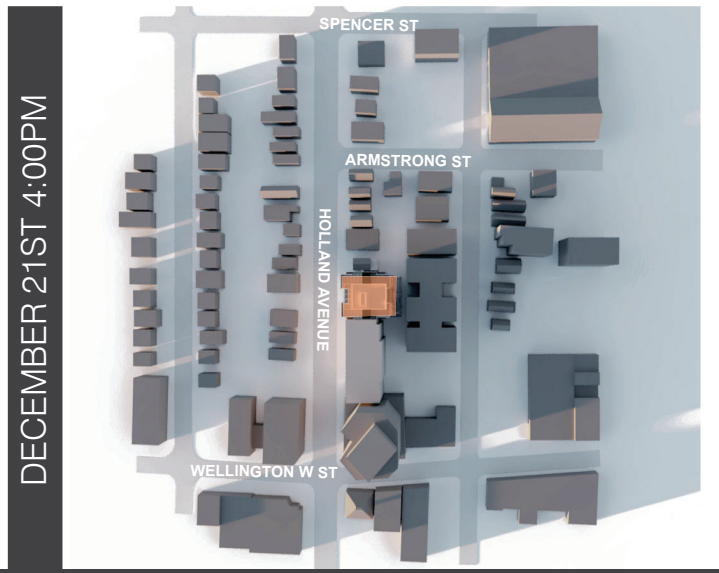

9 STOREY SHADOW STUDY

HOLLAND STREET APARTMENTS
91-93 Holland Ave
Ottawa

chmielarchitects

200 - 109 Bank Street
Ottawa ON K1P 5N5
t (613) 234-3585
f (613) 234-6224

.4 SHADOW ANALYSIS

SHADOW ANALYSIS

91-93 Holland Avenue | 03-04-2025 | City of Ottawa Design Brief

SHADOW ANALYSIS

91-93 Holland Avenue | 03-04-2025 | City of Ottawa Design Brief

DECEMBER 21ST 10:00AM

DECEMBER 21ST 12:00PM

DECEMBER 21ST 2:00PM

DECEMBER 21ST 4:00PM

SHADOW ANALISYS

91-93 Holland Avenue | 03-04-2025 | City of Ottawa Design Brief