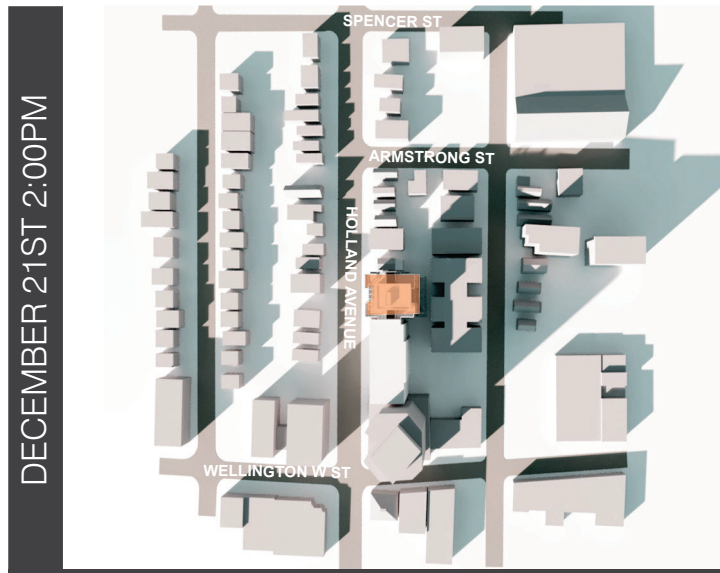

9 STOREY SHADOW STUDY

HOLLAND STREET APARTMENTS
91-93 Holland Ave
Ottawa

chmielarchitects

200 - 109 Bank Street
Ottawa ON K1P 5N5
t (613) 234-3585
f (613) 234-6224

.4 SHADOW ANALYSIS

SHADOW ANALYSIS

91-93 Holland Avenue | 03-04-2025 | City of Ottawa Design Brief

SHADOW ANALYSIS

91-93 Holland Avenue | 03-04-2025 | City of Ottawa Design Brief

DECEMBER 21ST 10:00AM

DECEMBER 21ST 12:00PM

DECEMBER 21ST 2:00PM

DECEMBER 21ST 4:00PM

SHADOW ANALISYS

91-93 Holland Avenue | 03-04-2025 | City of Ottawa Design Brief