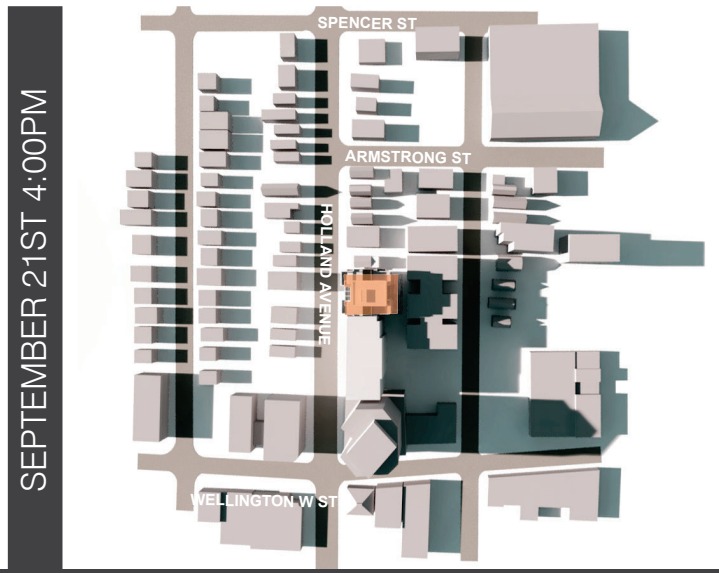

9 STOREY SHADOW STUDY

HOLLAND STREET APARTMENTS
91-93 Holland Ave
Ottawa

chmielarchitects

200 - 109 Bank Street
Ottawa ON K1P 5N5
t (613) 234-3585
f (613) 234-6224

.4 SHADOW ANALYSIS

SHADOW ANALYSIS

91-93 Holland Avenue | 03-04-2025 | City of Ottawa Design Brief

SHADOW ANALYSIS

91-93 Holland Avenue | 03-04-2025 | City of Ottawa Design Brief

DECEMBER 21ST 10:00AM

DECEMBER 21ST 12:00PM

DECEMBER 21ST 2:00PM

DECEMBER 21ST 4:00PM

SHADOW ANALISYS

91-93 Holland Avenue | 03-04-2025 | City of Ottawa Design Brief