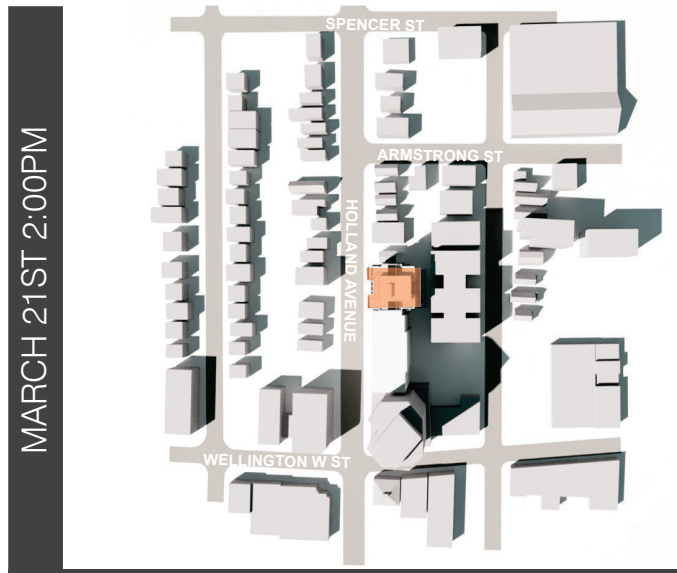

9 STOREY SHADOW STUDY

HOLLAND STREET APARTMENTS
91-93 Holland Ave
Ottawa

chmielarchitects

200 - 109 Bank Street
Ottawa ON K1P 5N5
t (613) 234-3585
f (613) 234-6224

.4 SHADOW ANALYSIS

SHADOW ANALYSIS

91-93 Holland Avenue | 03-04-2025 | City of Ottawa Design Brief

SHADOW ANALYSIS

91-93 Holland Avenue | 03-04-2025 | City of Ottawa Design Brief

DECEMBER 21ST 10:00AM

DECEMBER 21ST 12:00PM

DECEMBER 21ST 2:00PM

DECEMBER 21ST 4:00PM

SHADOW ANALISYS

91-93 Holland Avenue | 03-04-2025 | City of Ottawa Design Brief