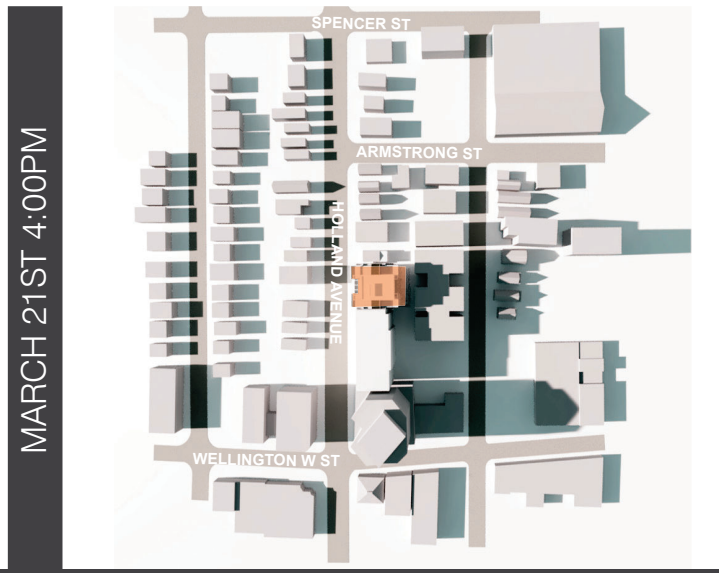

9 STOREY SHADOW STUDY

HOLLAND STREET APARTMENTS
91-93 Holland Ave
Ottawa

chmielarchitects

200 - 109 Bank Street
Ottawa ON K1P 5N5
t (613) 234-3585
f (613) 234-6224

.4 SHADOW ANALYSIS

SHADOW ANALYSIS

91-93 Holland Avenue | 03-04-2025 | City of Ottawa Design Brief

SHADOW ANALYSIS

91-93 Holland Avenue | 03-04-2025 | City of Ottawa Design Brief

DECEMBER 21ST 10:00AM

DECEMBER 21ST 12:00PM

DECEMBER 21ST 2:00PM

DECEMBER 21ST 4:00PM

SHADOW ANALISYS

91-93 Holland Avenue | 03-04-2025 | City of Ottawa Design Brief