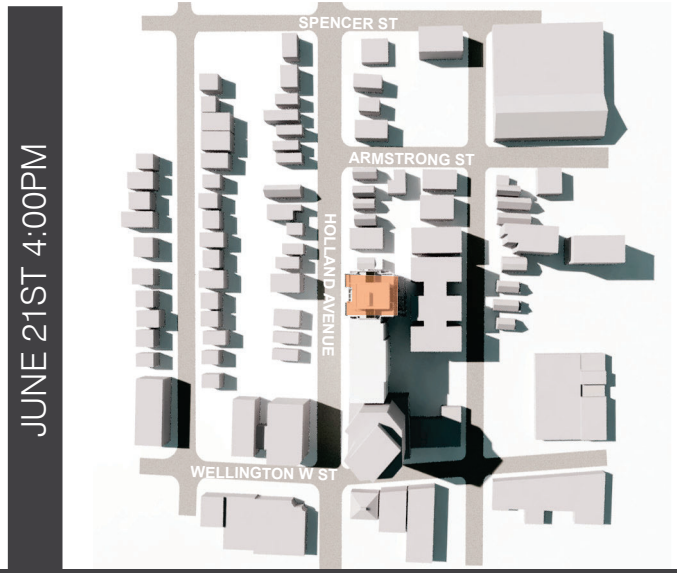

9 STOREY SHADOW STUDY

HOLLAND STREET APARTMENTS
91-93 Holland Ave
Ottawa

chmielarchitects

200 - 109 Bank Street
Ottawa ON K1P 5N5
t (613) 234-3585
f (613) 234-6224

.4 SHADOW ANALYSIS

SHADOW ANALYSIS

91-93 Holland Avenue | 03-04-2025 | City of Ottawa Design Brief

SHADOW ANALYSIS

91-93 Holland Avenue | 03-04-2025 | City of Ottawa Design Brief

DECEMBER 21ST 10:00AM

DECEMBER 21ST 12:00PM

DECEMBER 21ST 2:00PM

DECEMBER 21ST 4:00PM

SHADOW ANALISYS

91-93 Holland Avenue | 03-04-2025 | City of Ottawa Design Brief