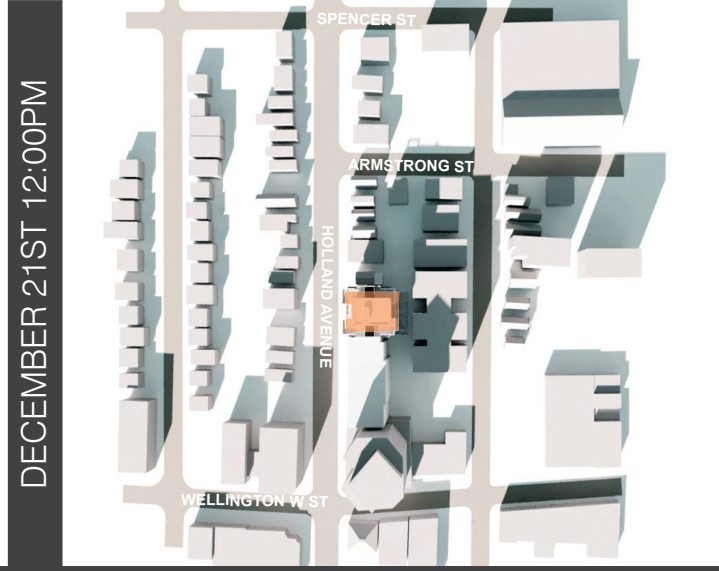

9 STOREY SHADOW STUDY

HOLLAND STREET APARTMENTS
91-93 Holland Ave
Ottawa

chmielarchitects

200 - 109 Bank Street
Ottawa ON K1P 5N5
t (613) 234-3585
f (613) 234-6224

.4 SHADOW ANALYSIS

SHADOW ANALYSIS

91-93 Holland Avenue | 03-04-2025 | City of Ottawa Design Brief

SHADOW ANALYSIS

91-93 Holland Avenue | 03-04-2025 | City of Ottawa Design Brief

DECEMBER 21ST 10:00AM

DECEMBER 21ST 12:00PM

DECEMBER 21ST 2:00PM

DECEMBER 21ST 4:00PM

SHADOW ANALISYS

91-93 Holland Avenue | 03-04-2025 | City of Ottawa Design Brief