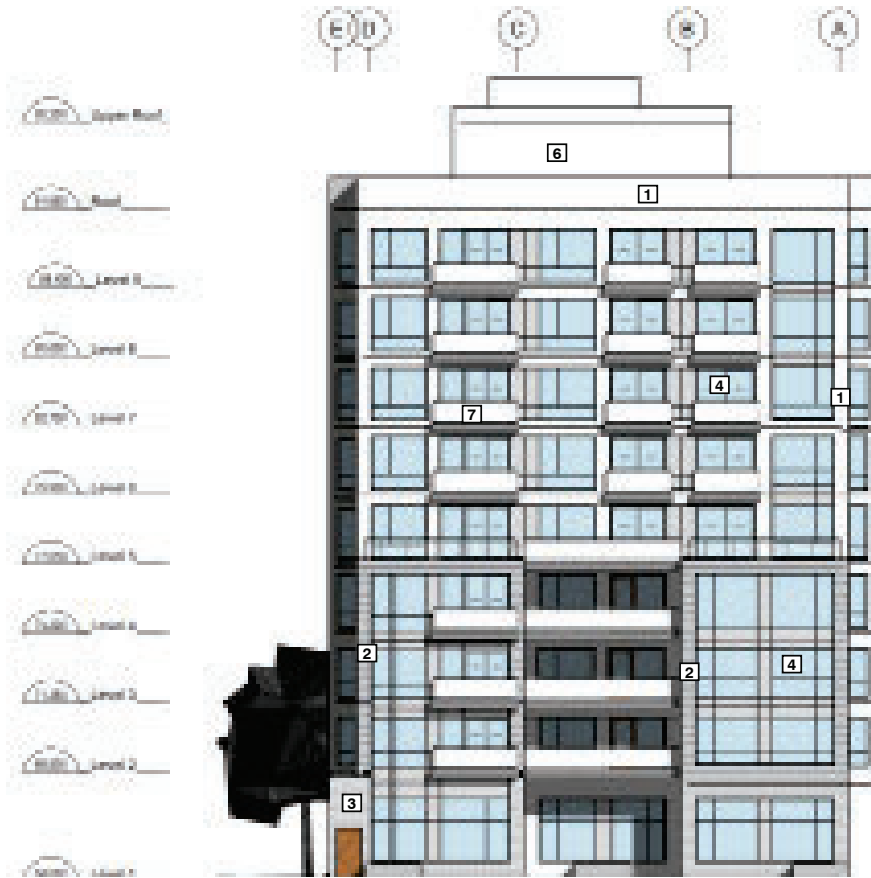

MAIN ELEVATIONS **SUBMISSION**

HOLLAND STREET APARTMENTS
91-93 Holland Ave
Ottawa

chmielarchitects
200 - 109 Bank Street
Ottawa, ON K1P 5N5
t (613) 234-3585
f (613) 234-6224

LEGEND

- 1. ALUMITEX WHITE METAL PANEL
- 2. HORIZONTAL GREY PANEL
- 3. WHITE BRICK
- 4. GLAZING
- 5. VERTICAL ALUMITEX GREY & WHITE PATTERNED METAL PANELING
- 6. GREY METAL PANELING
- 7. BALCONY GUARD (GLAZED)

East Elevation

West Elevation (Front Facade)

.2 WEST + EAST ELEVATIONS