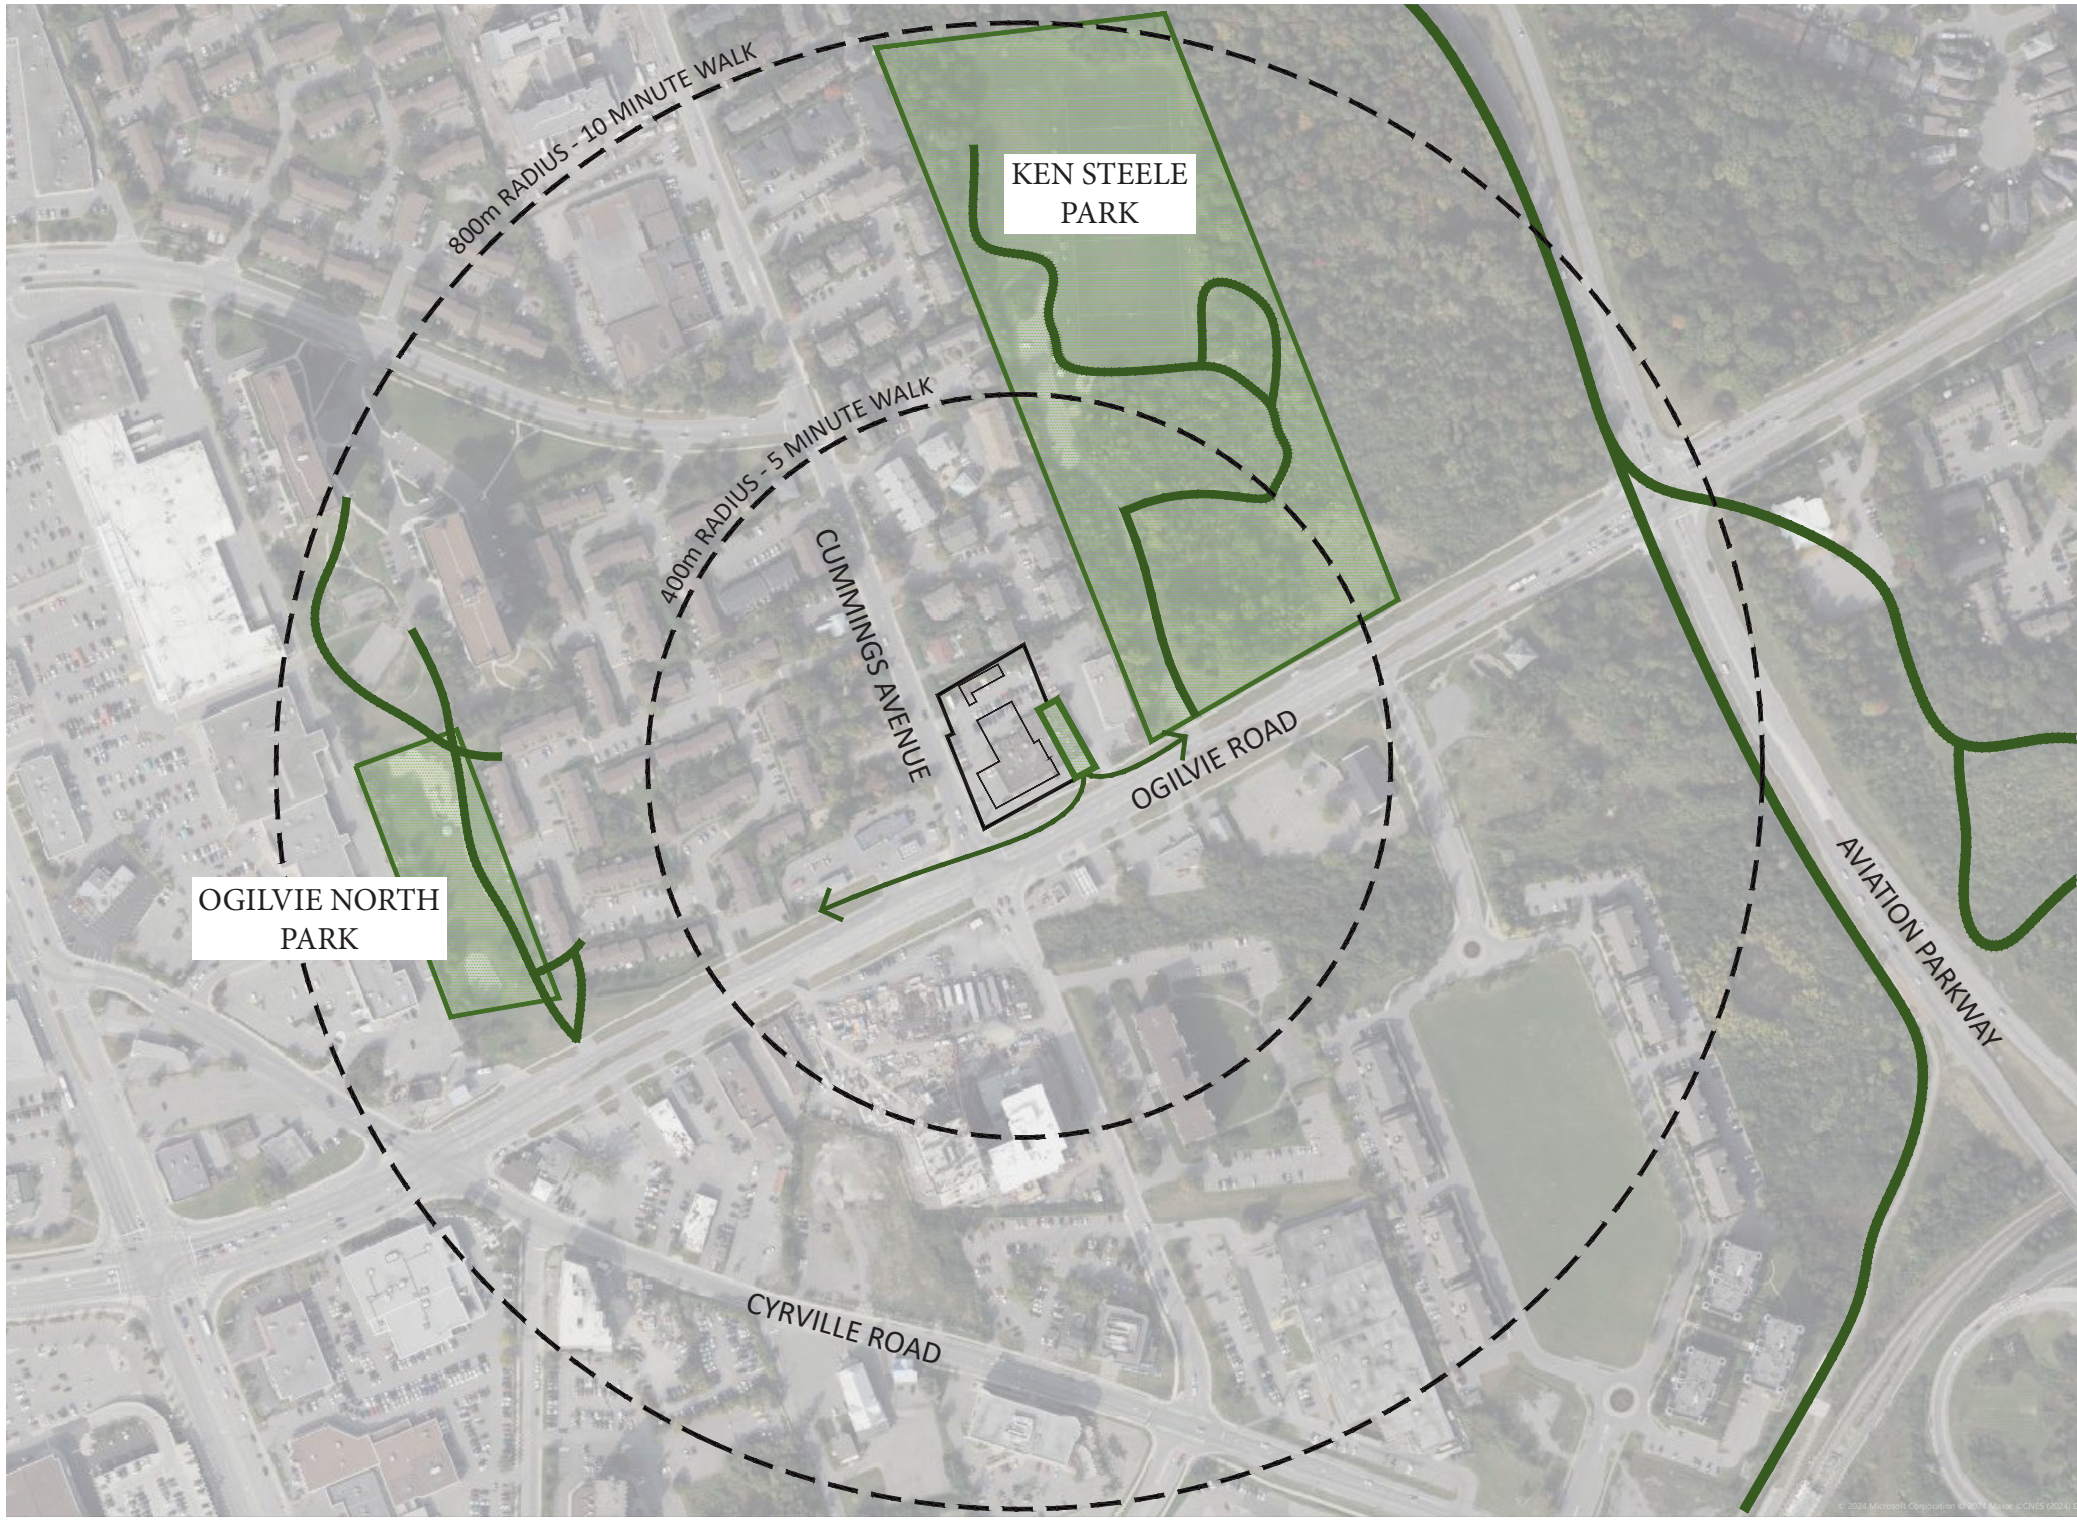

PARK CONTEXT

LANDSCAPE DESIGN CONCEPT
1137 OGILVIE ROAD

DATE: 24/07/03
PROJECT: 24-112

LANDSCAPE CONCEPT PLAN

LANDSCAPE DESIGN CONCEPT
1137 OGILVIE ROAD

DATE: 24/07/03
PROJECT: 24-112