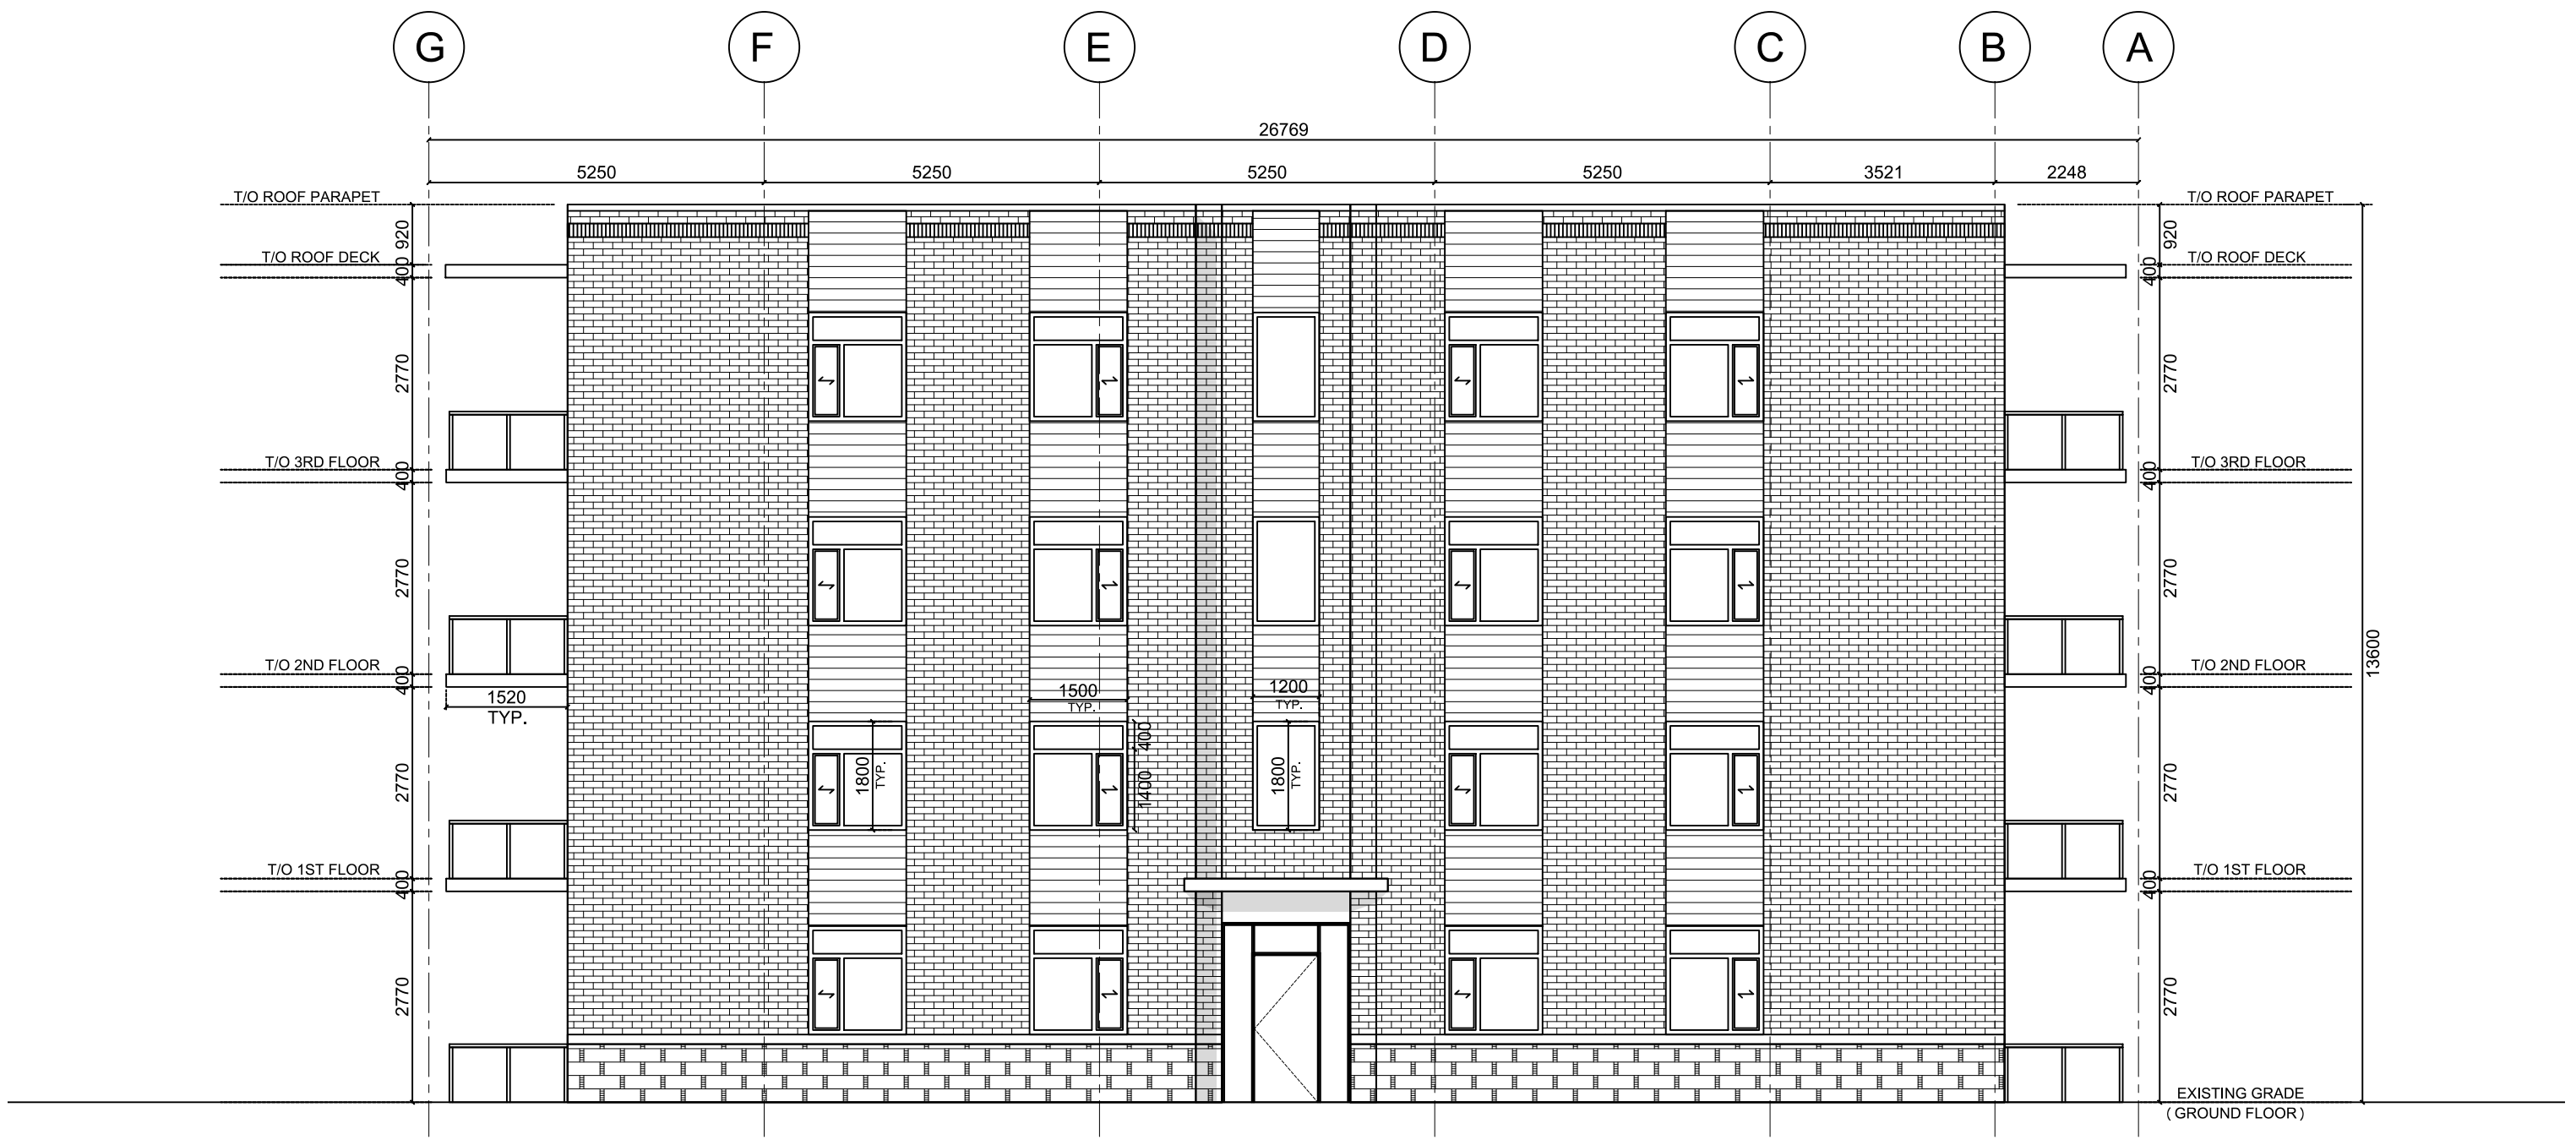

SOUTH ELEVATION

2928 BANK STREET, OTTAWA
 25 UNIT APARTMENT BUILDING
 VIP CONSTRUCTION & ENGINEERING

EAST ELEVATION

2928 BANK STREET, OTTAWA
 25 UNIT APARTMENT BUILDING
 VIP CONSTRUCTION & ENGINEERING

NORTH ELEVATION

2928 BANK STREET, OTTAWA
 25 UNIT APARTMENT BUILDING
 VIP CONSTRUCTION & ENGINEERING

WEST ELEVATION

2928 BANK STREET, OTTAWA
 25 UNIT APARTMENT BUILDING
 VIP CONSTRUCTION & ENGINEERING