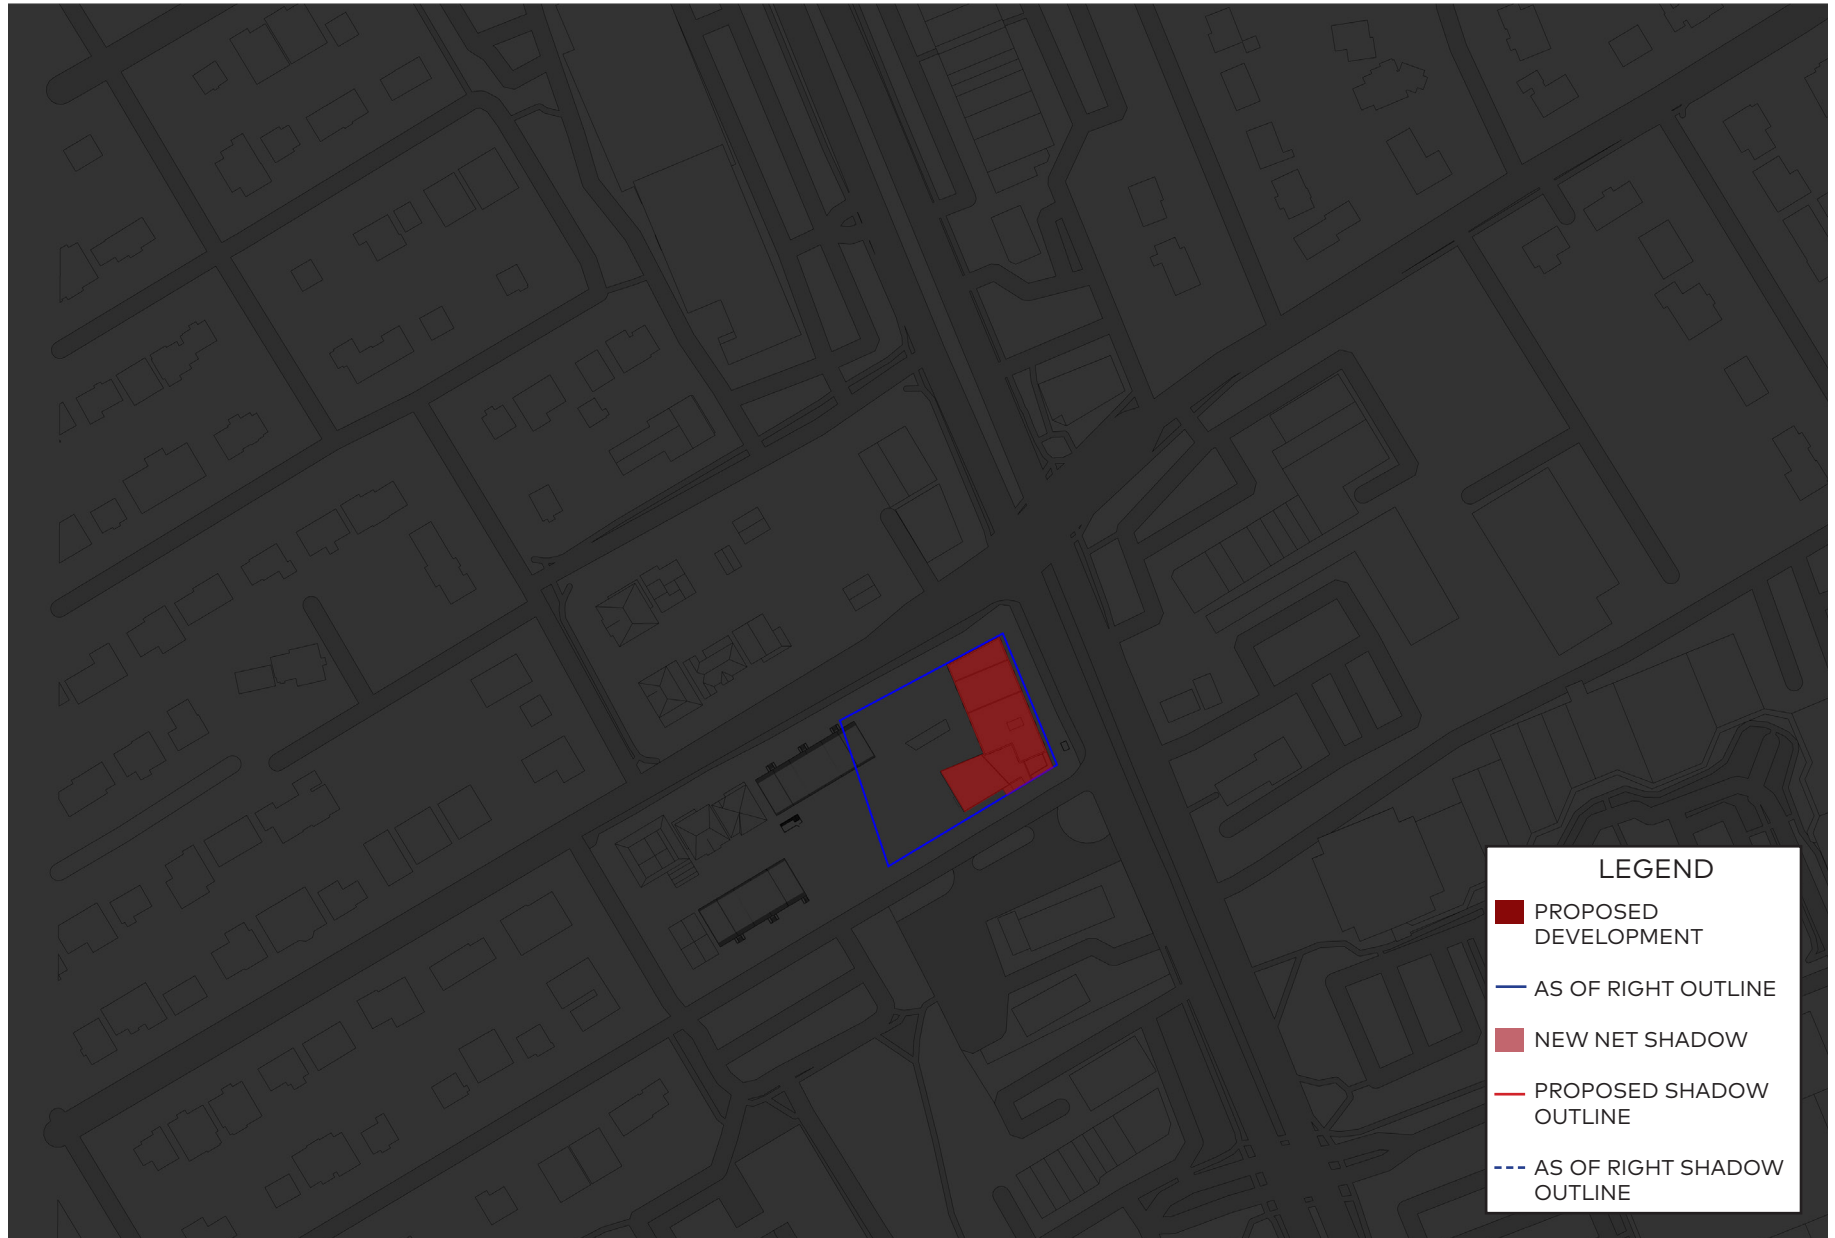

LEGEND

- PROPOSED DEVELOPMENT
- AS OF RIGHT OUTLINE
- NEW NET SHADOW
- PROPOSED SHADOW OUTLINE
- - - AS OF RIGHT SHADOW OUTLINE

June 21, 7pm

June 21, 8pm

June 21, 8:55pm

LEGEND

- PROPOSED DEVELOPMENT
- AS OF RIGHT OUTLINE
- NEW NET SHADOW
- PROPOSED SHADOW OUTLINE
- - - AS OF RIGHT SHADOW OUTLINE

September 21, 6:49am

September 21, 8am

September 21, 10am

September 21, 11am

LEGEND

- PROPOSED DEVELOPMENT
- AS OF RIGHT OUTLINE
- NEW NET SHADOW
- PROPOSED SHADOW OUTLINE
- - - AS OF RIGHT SHADOW OUTLINE

September 21, 12pm

LEGEND

- PROPOSED DEVELOPMENT
- AS OF RIGHT OUTLINE
- NEW NET SHADOW
- PROPOSED SHADOW OUTLINE
- - - AS OF RIGHT SHADOW OUTLINE

September 21, 1pm

September 21, 2pm

September 21, 3pm

LEGEND

- PROPOSED DEVELOPMENT
- AS OF RIGHT OUTLINE
- NEW NET SHADOW
- PROPOSED SHADOW OUTLINE
- AS OF RIGHT SHADOW OUTLINE

LEGEND

- PROPOSED DEVELOPMENT
- AS OF RIGHT OUTLINE
- NEW NET SHADOW
- PROPOSED SHADOW OUTLINE
- AS OF RIGHT SHADOW OUTLINE

September 21, 7:01pm

December 21, 8am

December 21, 9am

December 21, 10am

December 21, 11am