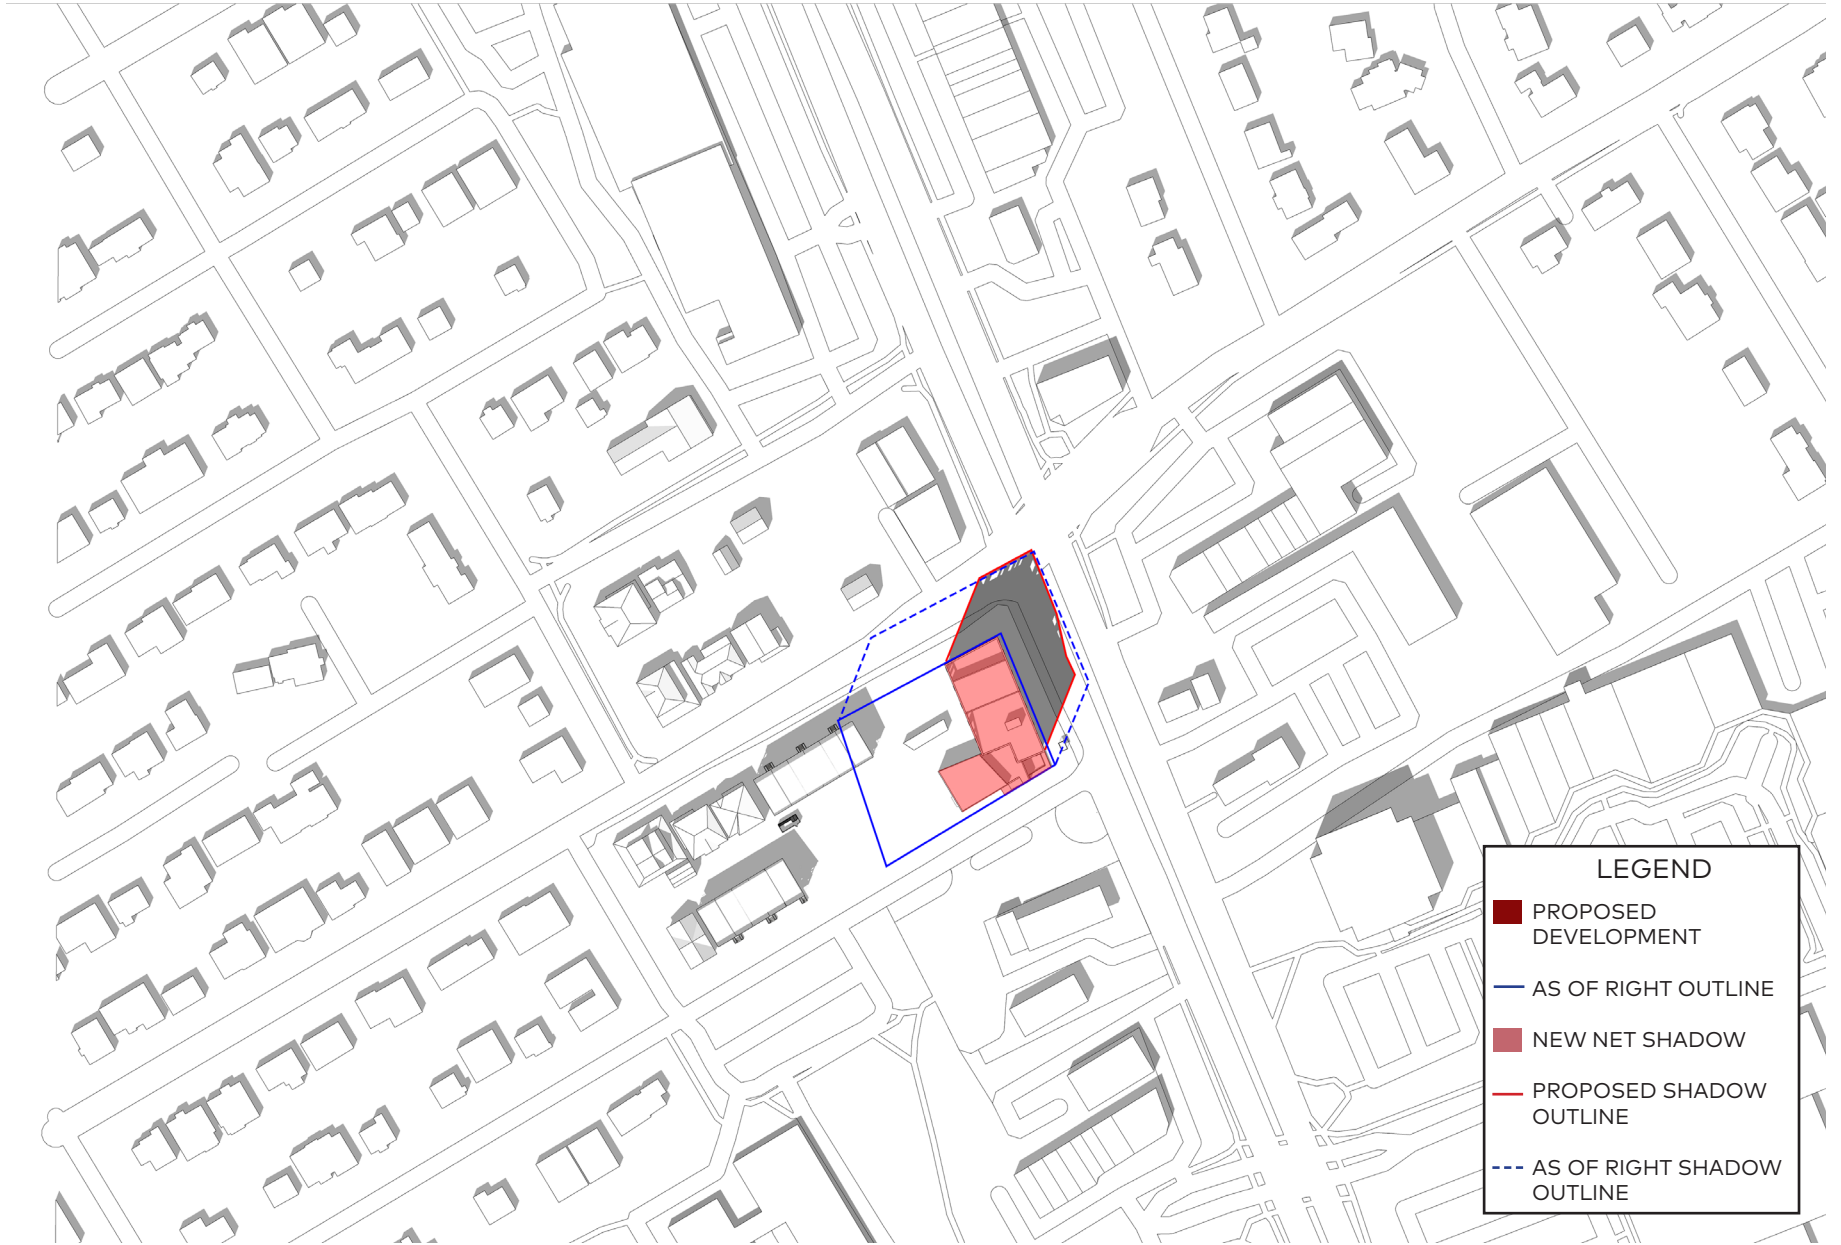

LEGEND

- PROPOSED DEVELOPMENT
- AS OF RIGHT OUTLINE
- NEW NET SHADOW
- PROPOSED SHADOW OUTLINE
- - - AS OF RIGHT SHADOW OUTLINE

September 21, 1pm

September 21, 2pm

September 21, 3pm

LEGEND

- PROPOSED DEVELOPMENT
- AS OF RIGHT OUTLINE
- NEW NET SHADOW
- PROPOSED SHADOW OUTLINE
- AS OF RIGHT SHADOW OUTLINE

LEGEND

- PROPOSED DEVELOPMENT
- AS OF RIGHT OUTLINE
- NEW NET SHADOW
- PROPOSED SHADOW OUTLINE
- AS OF RIGHT SHADOW OUTLINE

LEGEND

- PROPOSED DEVELOPMENT
- AS OF RIGHT OUTLINE
- NEW NET SHADOW
- PROPOSED SHADOW OUTLINE
- AS OF RIGHT SHADOW OUTLINE

LEGEND

- PROPOSED DEVELOPMENT
- AS OF RIGHT OUTLINE
- NEW NET SHADOW
- PROPOSED SHADOW OUTLINE
- AS OF RIGHT SHADOW OUTLINE

September 21, 7:01pm

December 21, 8am

December 21, 9am

December 21, 10am

December 21, 11am

December 21, 12pm

December 21, 1pm

December 21, 2pm

December 21, 3pm

December 21, 4pm

LEGEND

- PROPOSED DEVELOPMENT
- AS OF RIGHT OUTLINE
- NEW NET SHADOW
- PROPOSED SHADOW OUTLINE
- - - AS OF RIGHT SHADOW OUTLINE