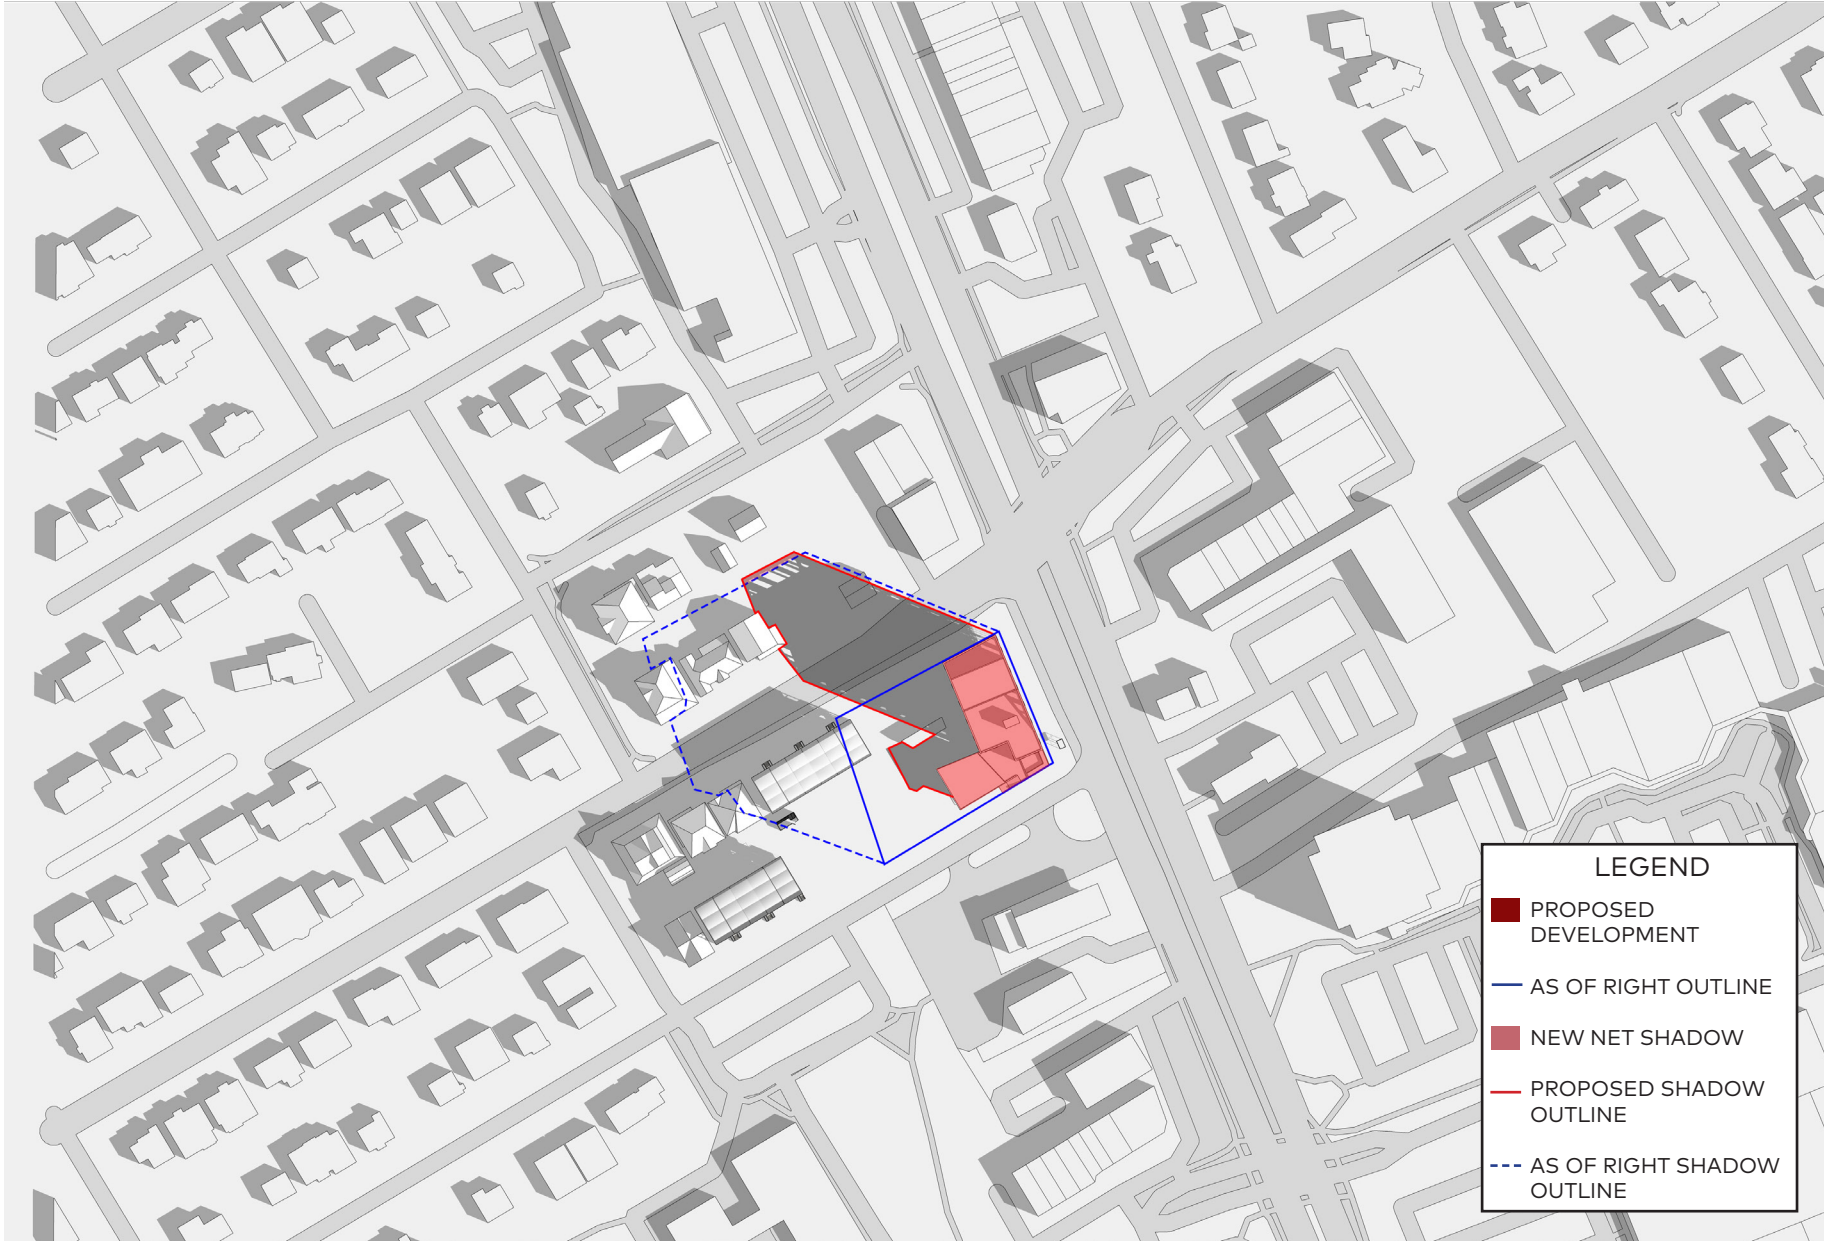

LEGEND

- PROPOSED DEVELOPMENT
- AS OF RIGHT OUTLINE
- NEW NET SHADOW
- PROPOSED SHADOW OUTLINE
- - - AS OF RIGHT SHADOW OUTLINE

June 21, 7pm

June 21, 8pm

June 21, 8:55pm

LEGEND

- PROPOSED DEVELOPMENT
- AS OF RIGHT OUTLINE
- NEW NET SHADOW
- PROPOSED SHADOW OUTLINE
- - - AS OF RIGHT SHADOW OUTLINE

September 21, 6:49am

September 21, 8am

September 21, 10am

September 21, 11am

LEGEND

- PROPOSED DEVELOPMENT
- AS OF RIGHT OUTLINE
- NEW NET SHADOW
- PROPOSED SHADOW OUTLINE
- - - AS OF RIGHT SHADOW OUTLINE

September 21, 12pm

LEGEND

- PROPOSED DEVELOPMENT
- AS OF RIGHT OUTLINE
- NEW NET SHADOW
- PROPOSED SHADOW OUTLINE
- - - AS OF RIGHT SHADOW OUTLINE

September 21, 1pm

September 21, 2pm

September 21, 3pm

LEGEND

- PROPOSED DEVELOPMENT
- AS OF RIGHT OUTLINE
- NEW NET SHADOW
- PROPOSED SHADOW OUTLINE
- AS OF RIGHT SHADOW OUTLINE

LEGEND

- PROPOSED DEVELOPMENT
- AS OF RIGHT OUTLINE
- NEW NET SHADOW
- PROPOSED SHADOW OUTLINE
- AS OF RIGHT SHADOW OUTLINE

September 21, 7:01pm

December 21, 8am

December 21, 9am

December 21, 10am

December 21, 11am