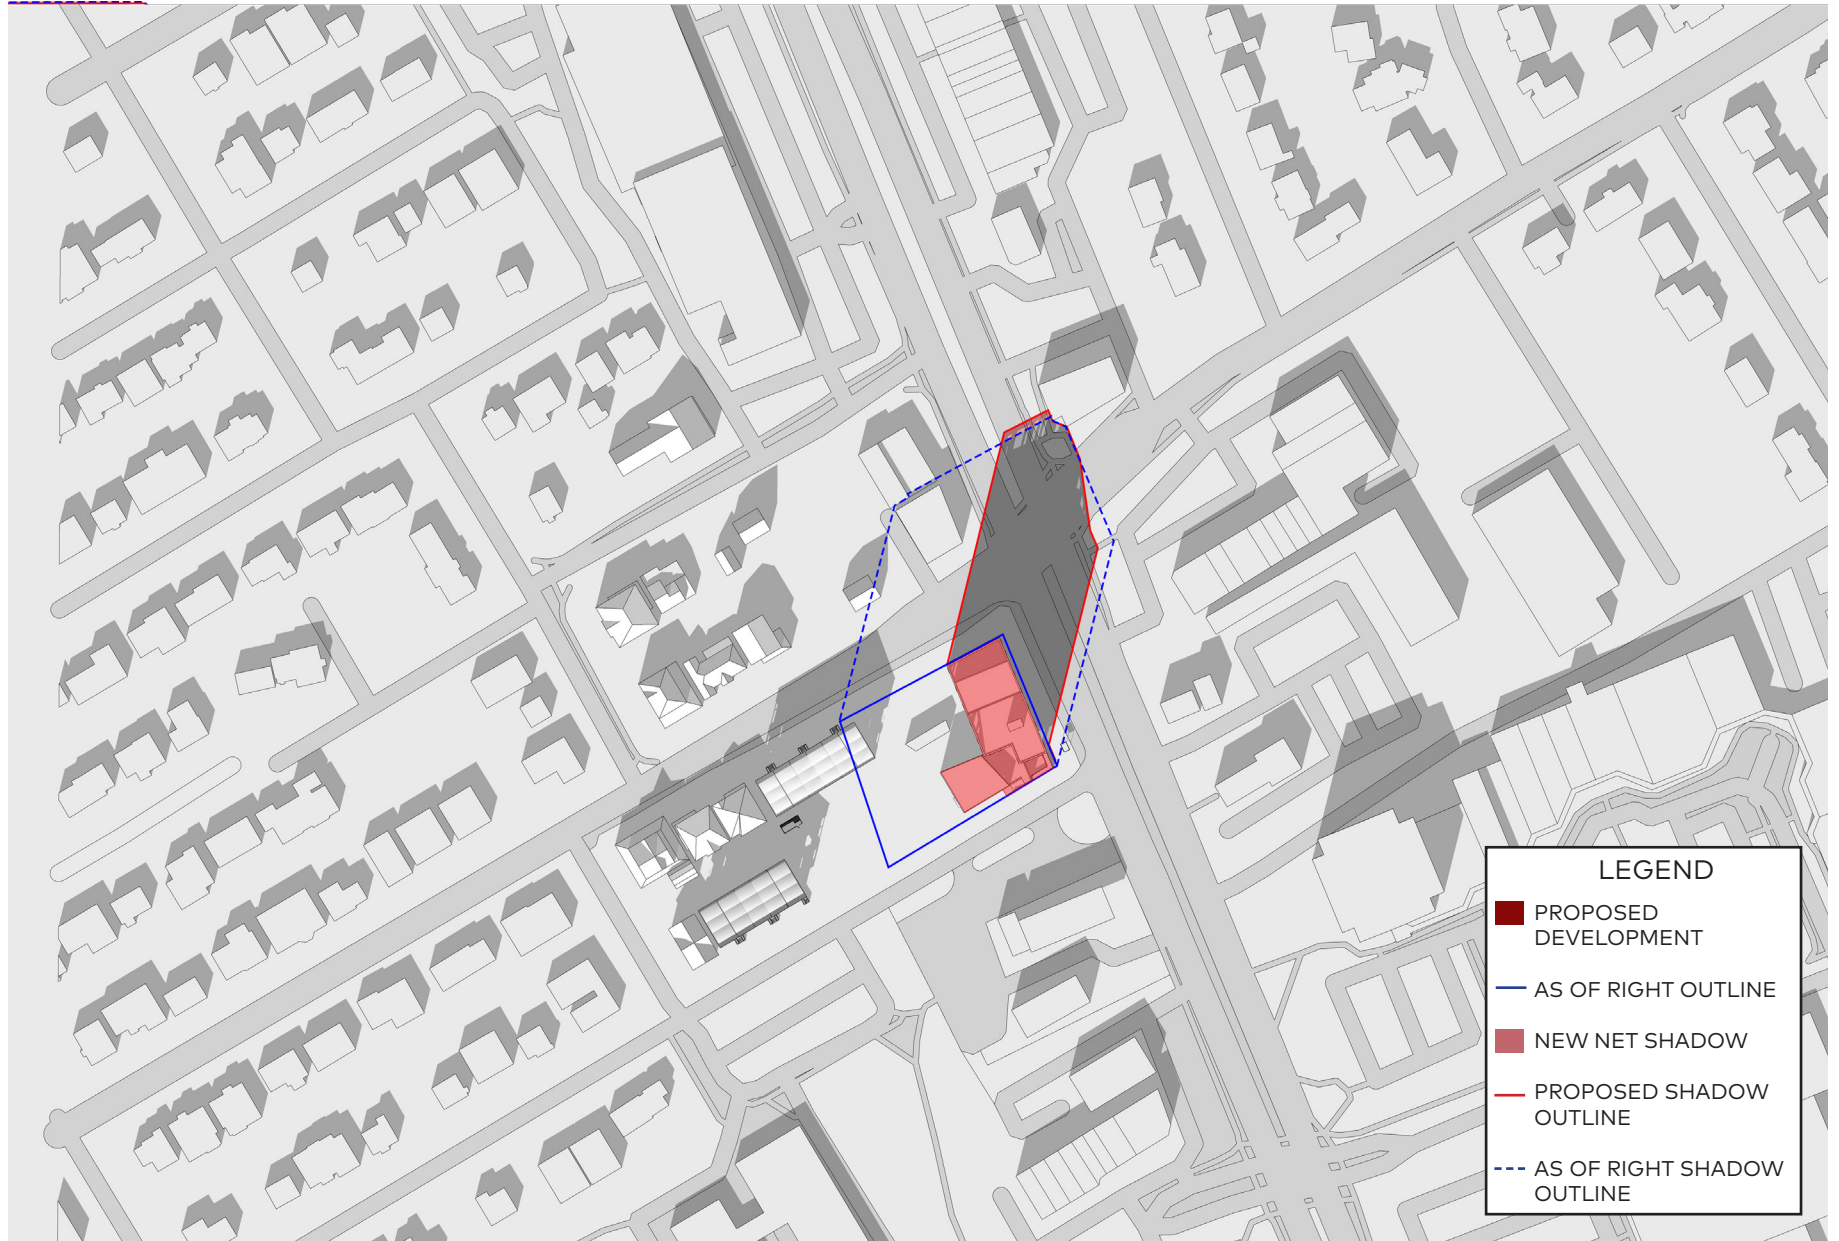

LEGEND

- PROPOSED DEVELOPMENT
- AS OF RIGHT OUTLINE
- NEW NET SHADOW
- PROPOSED SHADOW OUTLINE
- AS OF RIGHT SHADOW OUTLINE

LEGEND

- PROPOSED DEVELOPMENT
- AS OF RIGHT OUTLINE
- NEW NET SHADOW
- PROPOSED SHADOW OUTLINE
- AS OF RIGHT SHADOW OUTLINE

LEGEND

- PROPOSED DEVELOPMENT
- AS OF RIGHT OUTLINE
- NEW NET SHADOW
- PROPOSED SHADOW OUTLINE
- AS OF RIGHT SHADOW OUTLINE

September 21, 7:01pm

December 21, 8am

December 21, 9am

December 21, 10am

December 21, 11am

December 21, 12pm

December 21, 1pm

December 21, 2pm

December 21, 3pm

December 21, 4pm

LEGEND

- PROPOSED DEVELOPMENT
- AS OF RIGHT OUTLINE
- NEW NET SHADOW
- PROPOSED SHADOW OUTLINE
- - - AS OF RIGHT SHADOW OUTLINE

LEGEND

- PROPOSED DEVELOPMENT
- AS OF RIGHT OUTLINE
- NEW NET SHADOW
- PROPOSED SHADOW OUTLINE
- - - AS OF RIGHT SHADOW OUTLINE