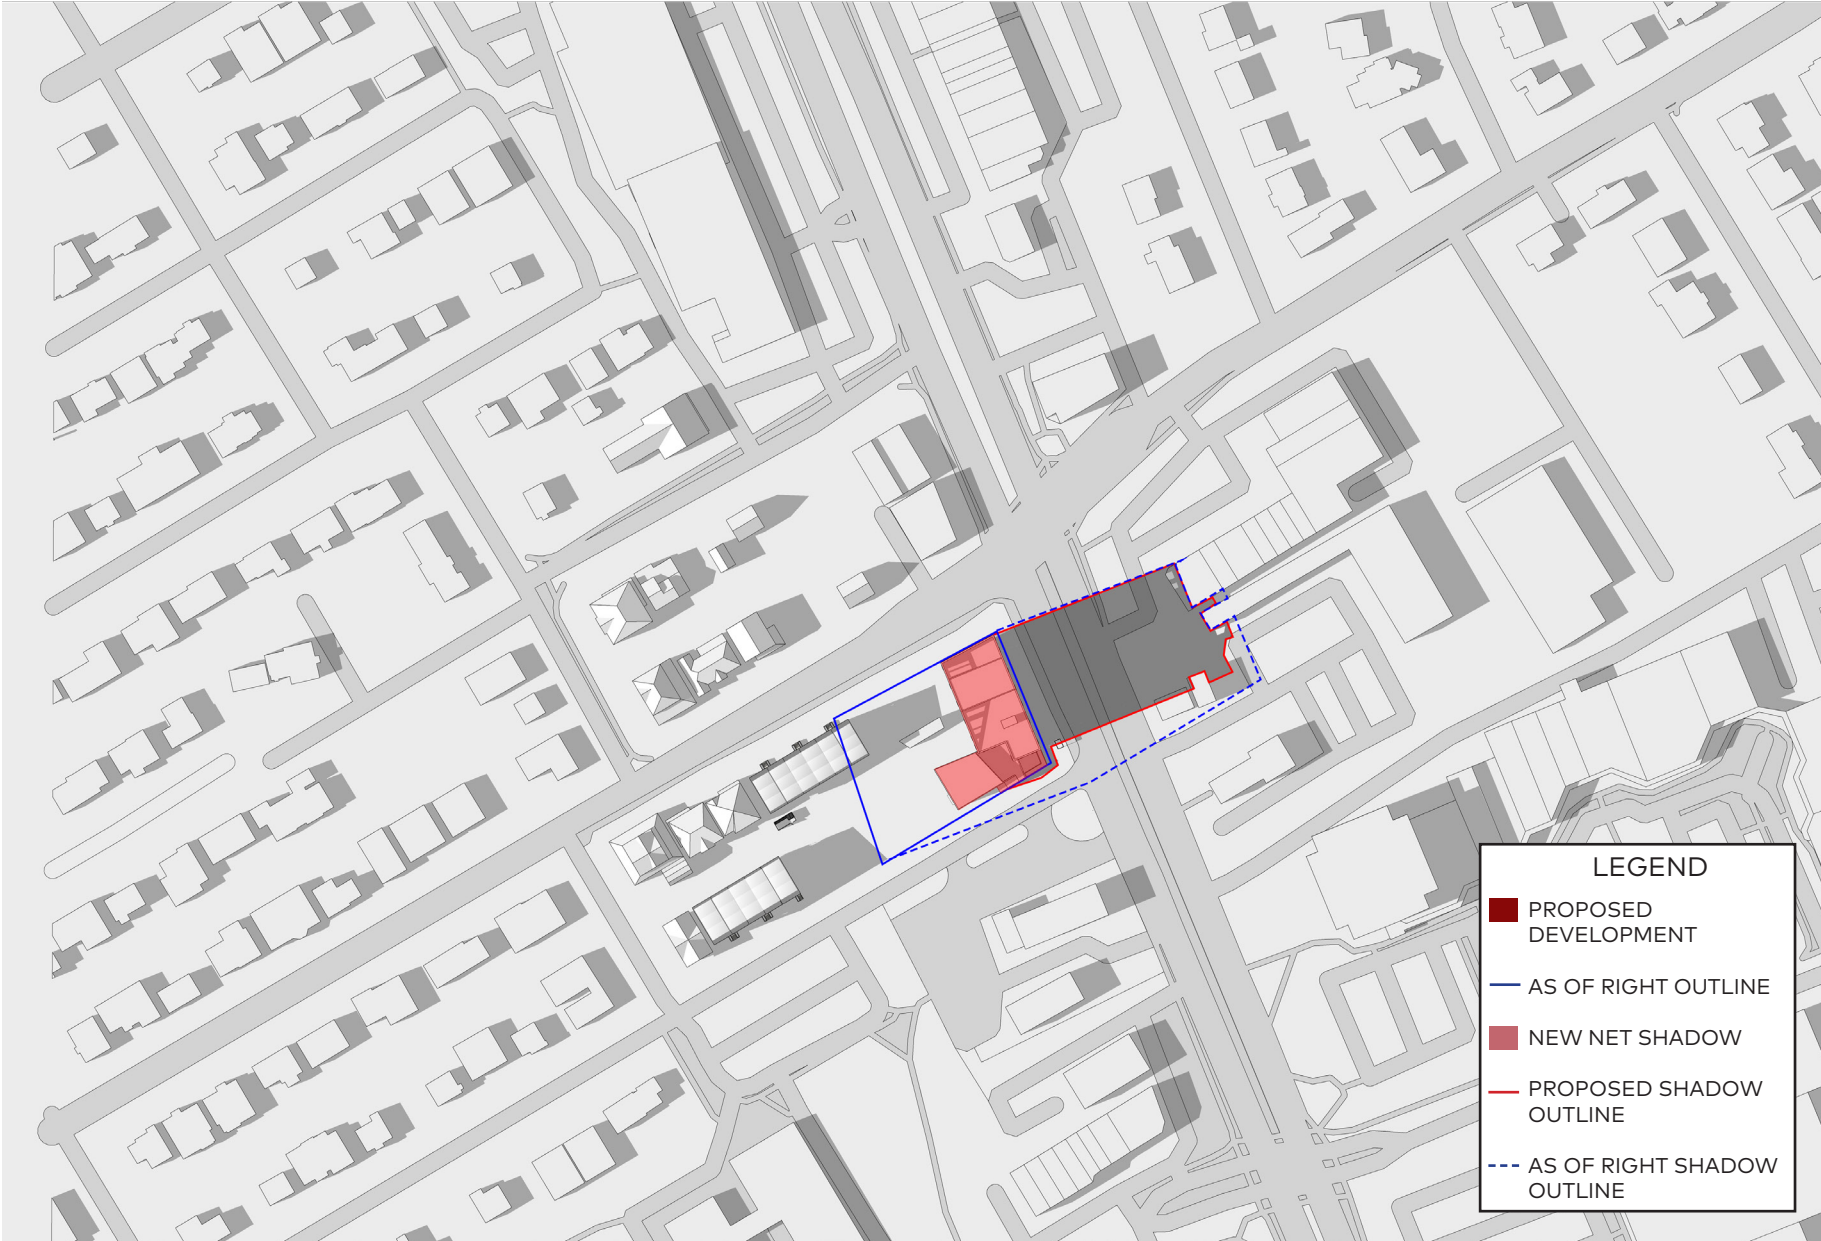

LEGEND

- PROPOSED DEVELOPMENT
- AS OF RIGHT OUTLINE
- NEW NET SHADOW
- PROPOSED SHADOW OUTLINE
- - - AS OF RIGHT SHADOW OUTLINE

September 21, 1pm

September 21, 2pm

September 21, 3pm

LEGEND

- PROPOSED DEVELOPMENT
- AS OF RIGHT OUTLINE
- NEW NET SHADOW
- PROPOSED SHADOW OUTLINE
- AS OF RIGHT SHADOW OUTLINE

LEGEND

- PROPOSED DEVELOPMENT
- AS OF RIGHT OUTLINE
- NEW NET SHADOW
- PROPOSED SHADOW OUTLINE
- AS OF RIGHT SHADOW OUTLINE

LEGEND

- PROPOSED DEVELOPMENT
- AS OF RIGHT OUTLINE
- NEW NET SHADOW
- PROPOSED SHADOW OUTLINE
- AS OF RIGHT SHADOW OUTLINE

LEGEND

- PROPOSED DEVELOPMENT
- AS OF RIGHT OUTLINE
- NEW NET SHADOW
- PROPOSED SHADOW OUTLINE
- AS OF RIGHT SHADOW OUTLINE

September 21, 7:01pm

December 21, 8am

December 21, 9am

December 21, 10am

December 21, 11am

December 21, 12pm

December 21, 1pm

December 21, 2pm

December 21, 3pm

December 21, 4pm

LEGEND

- PROPOSED DEVELOPMENT
- AS OF RIGHT OUTLINE
- NEW NET SHADOW
- PROPOSED SHADOW OUTLINE
- - - AS OF RIGHT SHADOW OUTLINE