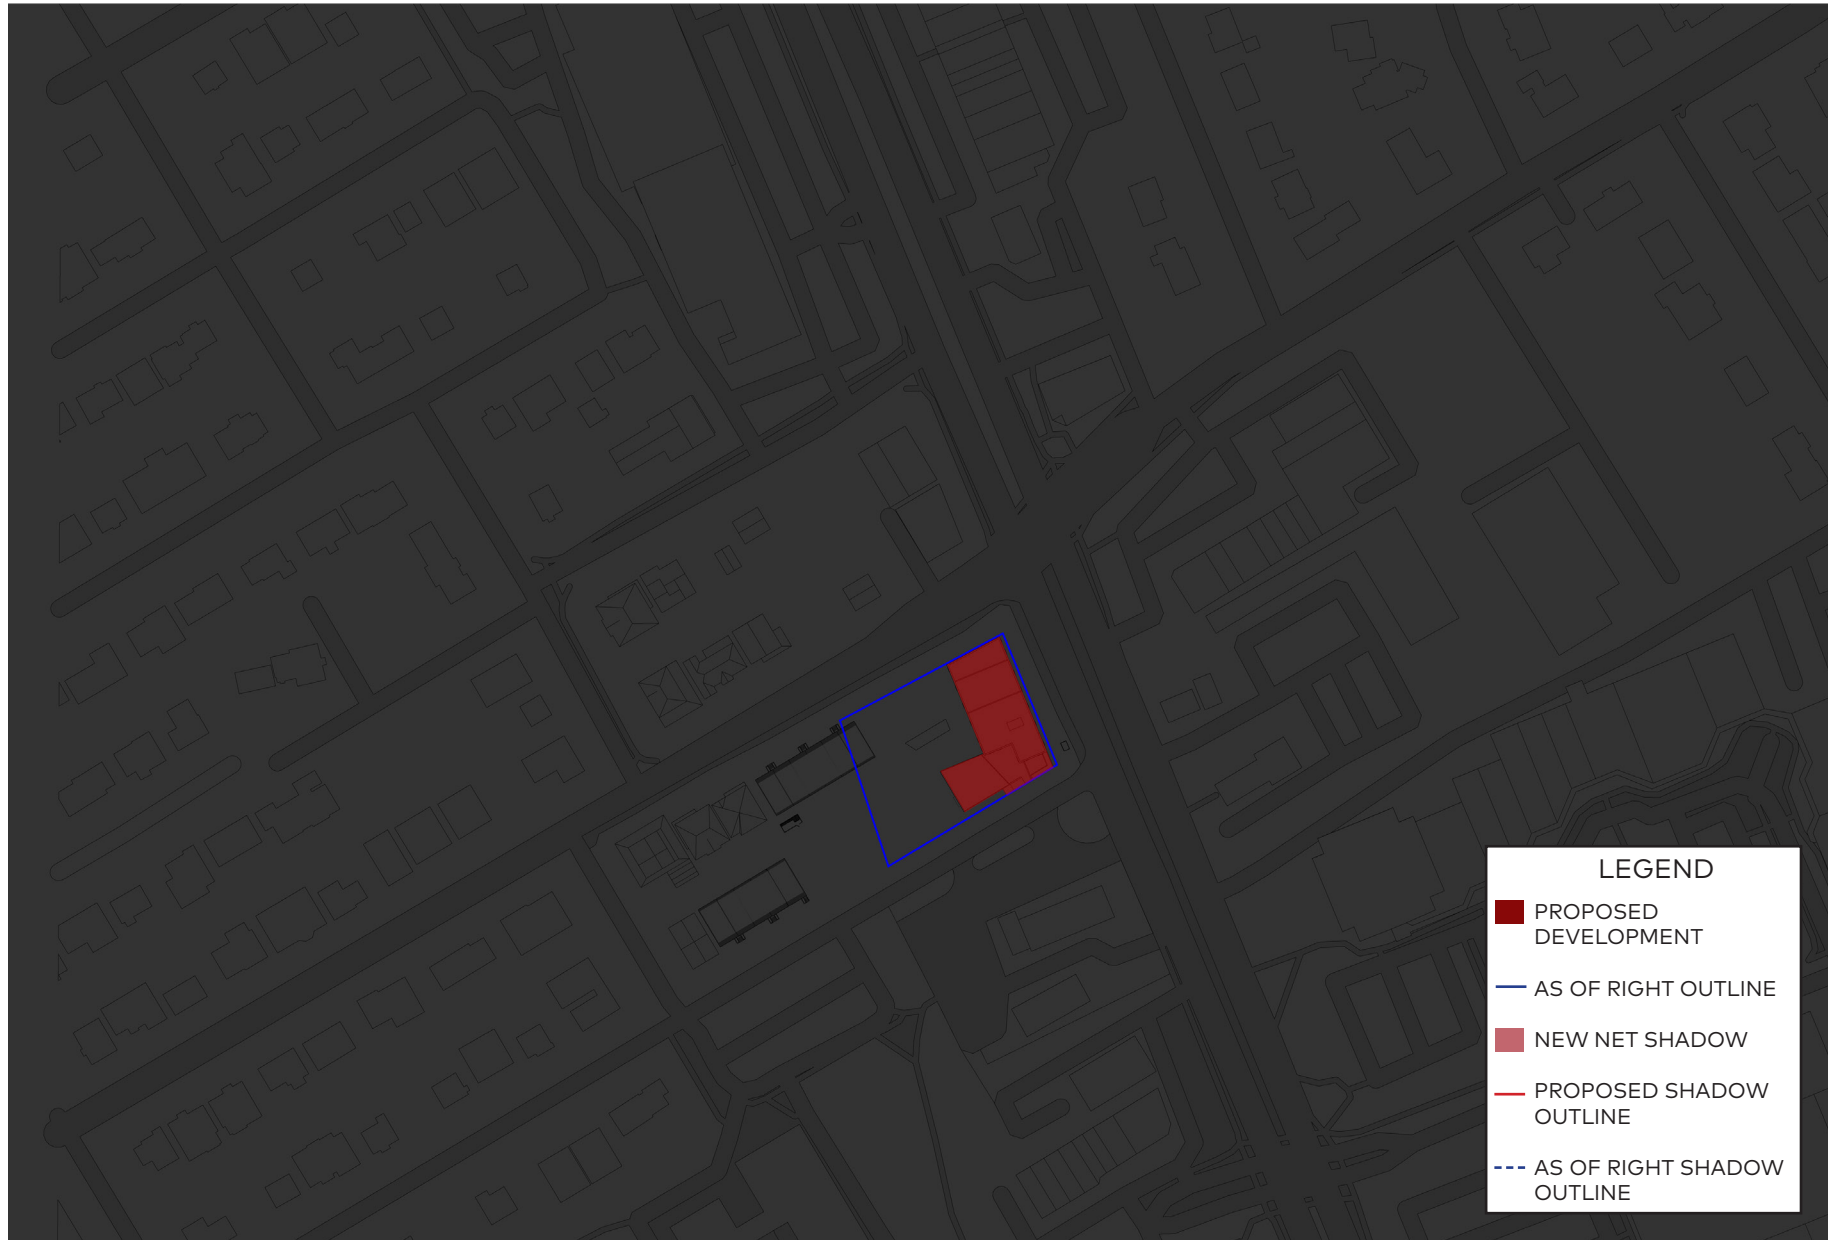

LEGEND

- PROPOSED DEVELOPMENT
- AS OF RIGHT OUTLINE
- NEW NET SHADOW
- PROPOSED SHADOW OUTLINE
- - - AS OF RIGHT SHADOW OUTLINE

June 21, 7pm

June 21, 8pm

June 21, 8:55pm

LEGEND

- PROPOSED DEVELOPMENT
- AS OF RIGHT OUTLINE
- NEW NET SHADOW
- PROPOSED SHADOW OUTLINE
- - - AS OF RIGHT SHADOW OUTLINE

September 21, 6:49am

September 21, 8am

September 21, 10am

September 21, 11am

LEGEND

- PROPOSED DEVELOPMENT
- AS OF RIGHT OUTLINE
- NEW NET SHADOW
- PROPOSED SHADOW OUTLINE
- - - AS OF RIGHT SHADOW OUTLINE

September 21, 12pm

LEGEND

- PROPOSED DEVELOPMENT
- AS OF RIGHT OUTLINE
- NEW NET SHADOW
- PROPOSED SHADOW OUTLINE
- - - AS OF RIGHT SHADOW OUTLINE

September 21, 1pm

September 21, 2pm

September 21, 3pm

LEGEND

- PROPOSED DEVELOPMENT
- AS OF RIGHT OUTLINE
- NEW NET SHADOW
- PROPOSED SHADOW OUTLINE
- AS OF RIGHT SHADOW OUTLINE

LEGEND

- PROPOSED DEVELOPMENT
- AS OF RIGHT OUTLINE
- NEW NET SHADOW
- PROPOSED SHADOW OUTLINE
- AS OF RIGHT SHADOW OUTLINE

September 21, 7:01pm

December 21, 8am

December 21, 9am

December 21, 10am

December 21, 11am