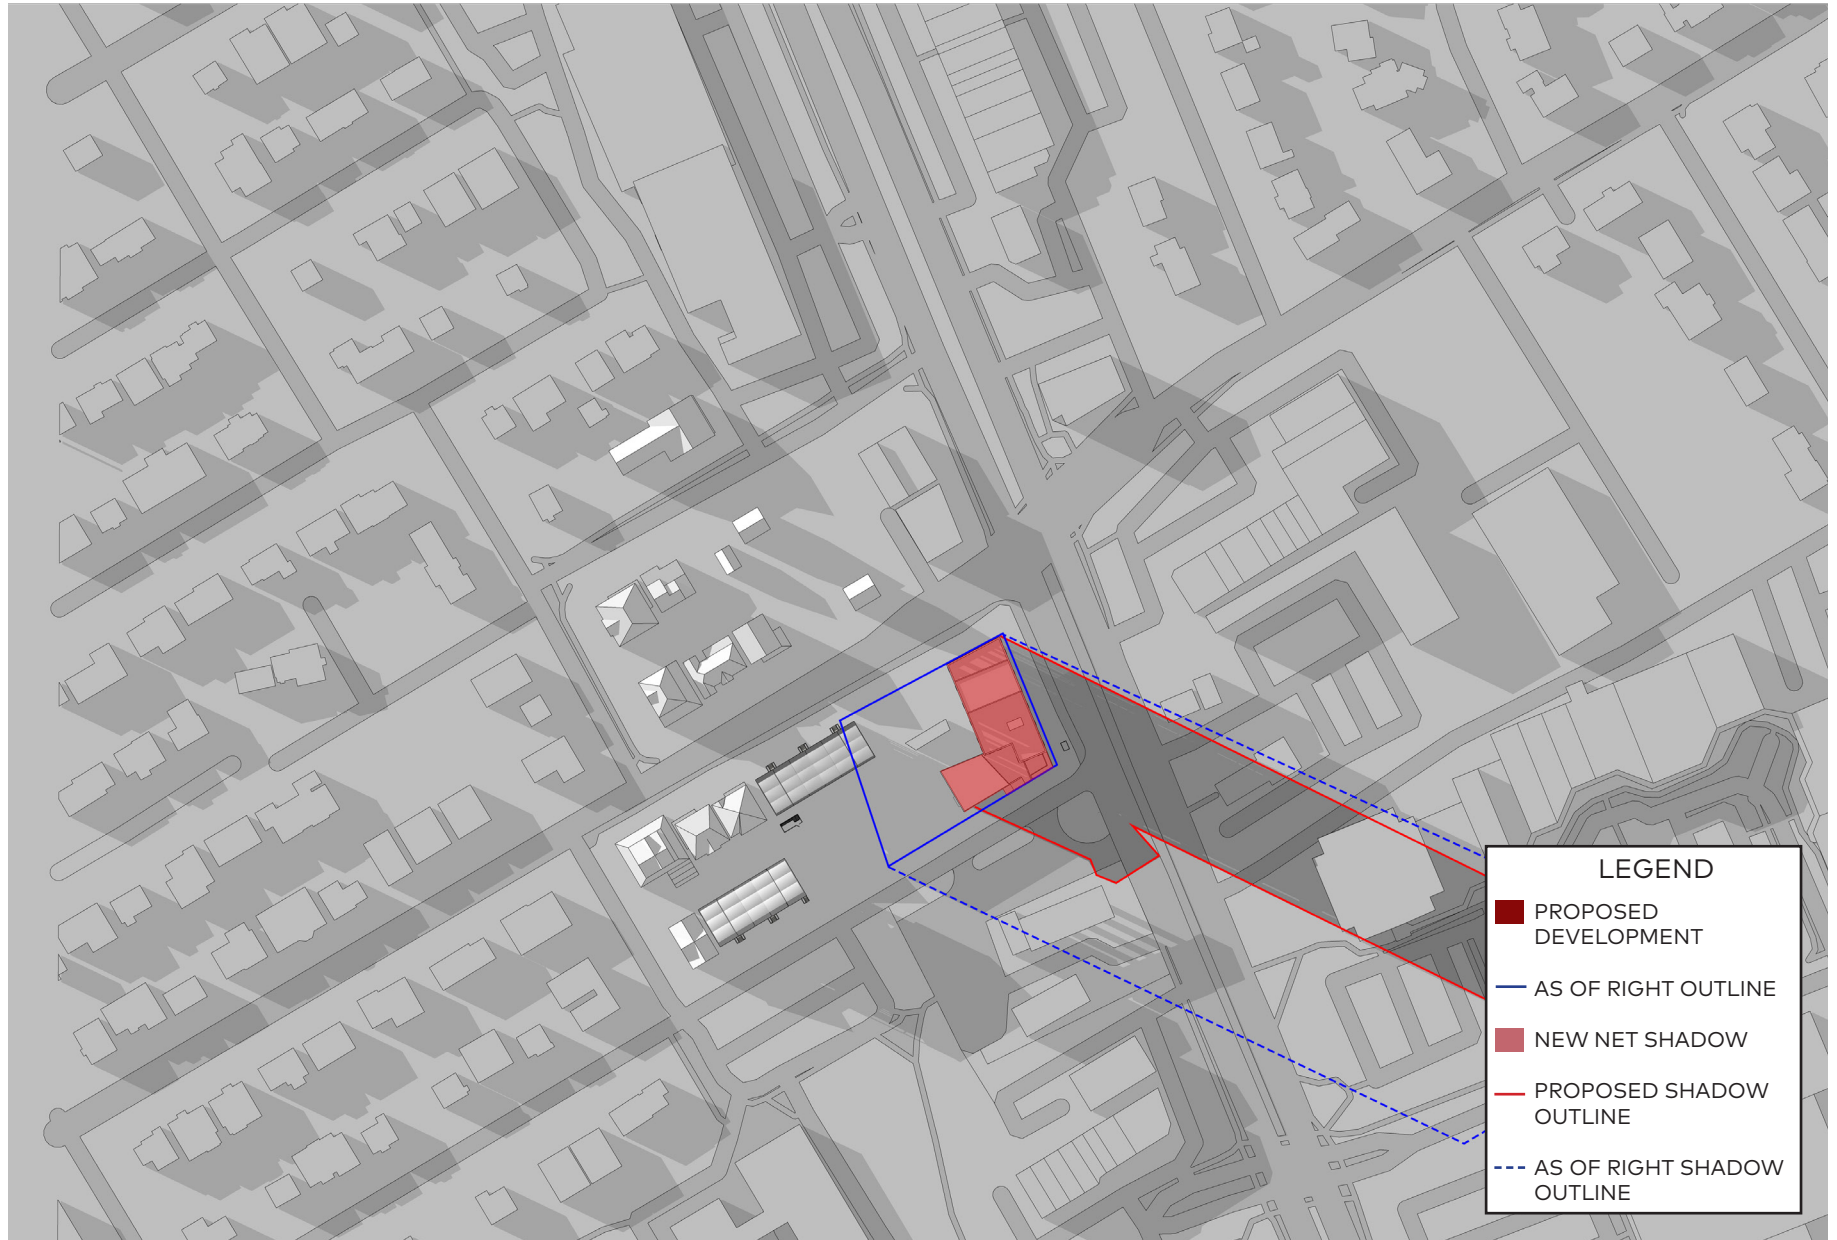

LEGEND

- PROPOSED DEVELOPMENT
- AS OF RIGHT OUTLINE
- NEW NET SHADOW
- PROPOSED SHADOW OUTLINE
- - - AS OF RIGHT SHADOW OUTLINE

June 21, 7pm

June 21, 8pm

June 21, 8:55pm

LEGEND

- PROPOSED DEVELOPMENT
- AS OF RIGHT OUTLINE
- NEW NET SHADOW
- PROPOSED SHADOW OUTLINE
- - - AS OF RIGHT SHADOW OUTLINE

September 21, 6:49am

September 21, 8am

September 21, 10am

September 21, 11am

LEGEND

- PROPOSED DEVELOPMENT
- AS OF RIGHT OUTLINE
- NEW NET SHADOW
- PROPOSED SHADOW OUTLINE
- - - AS OF RIGHT SHADOW OUTLINE

September 21, 12pm

LEGEND

- PROPOSED DEVELOPMENT
- AS OF RIGHT OUTLINE
- NEW NET SHADOW
- PROPOSED SHADOW OUTLINE
- - - AS OF RIGHT SHADOW OUTLINE

September 21, 1pm

September 21, 2pm

September 21, 3pm

LEGEND

- PROPOSED DEVELOPMENT
- AS OF RIGHT OUTLINE
- NEW NET SHADOW
- PROPOSED SHADOW OUTLINE
- AS OF RIGHT SHADOW OUTLINE

LEGEND

- PROPOSED DEVELOPMENT
- AS OF RIGHT OUTLINE
- NEW NET SHADOW
- PROPOSED SHADOW OUTLINE
- AS OF RIGHT SHADOW OUTLINE

September 21, 7:01pm

December 21, 8am

December 21, 9am

December 21, 10am

December 21, 11am