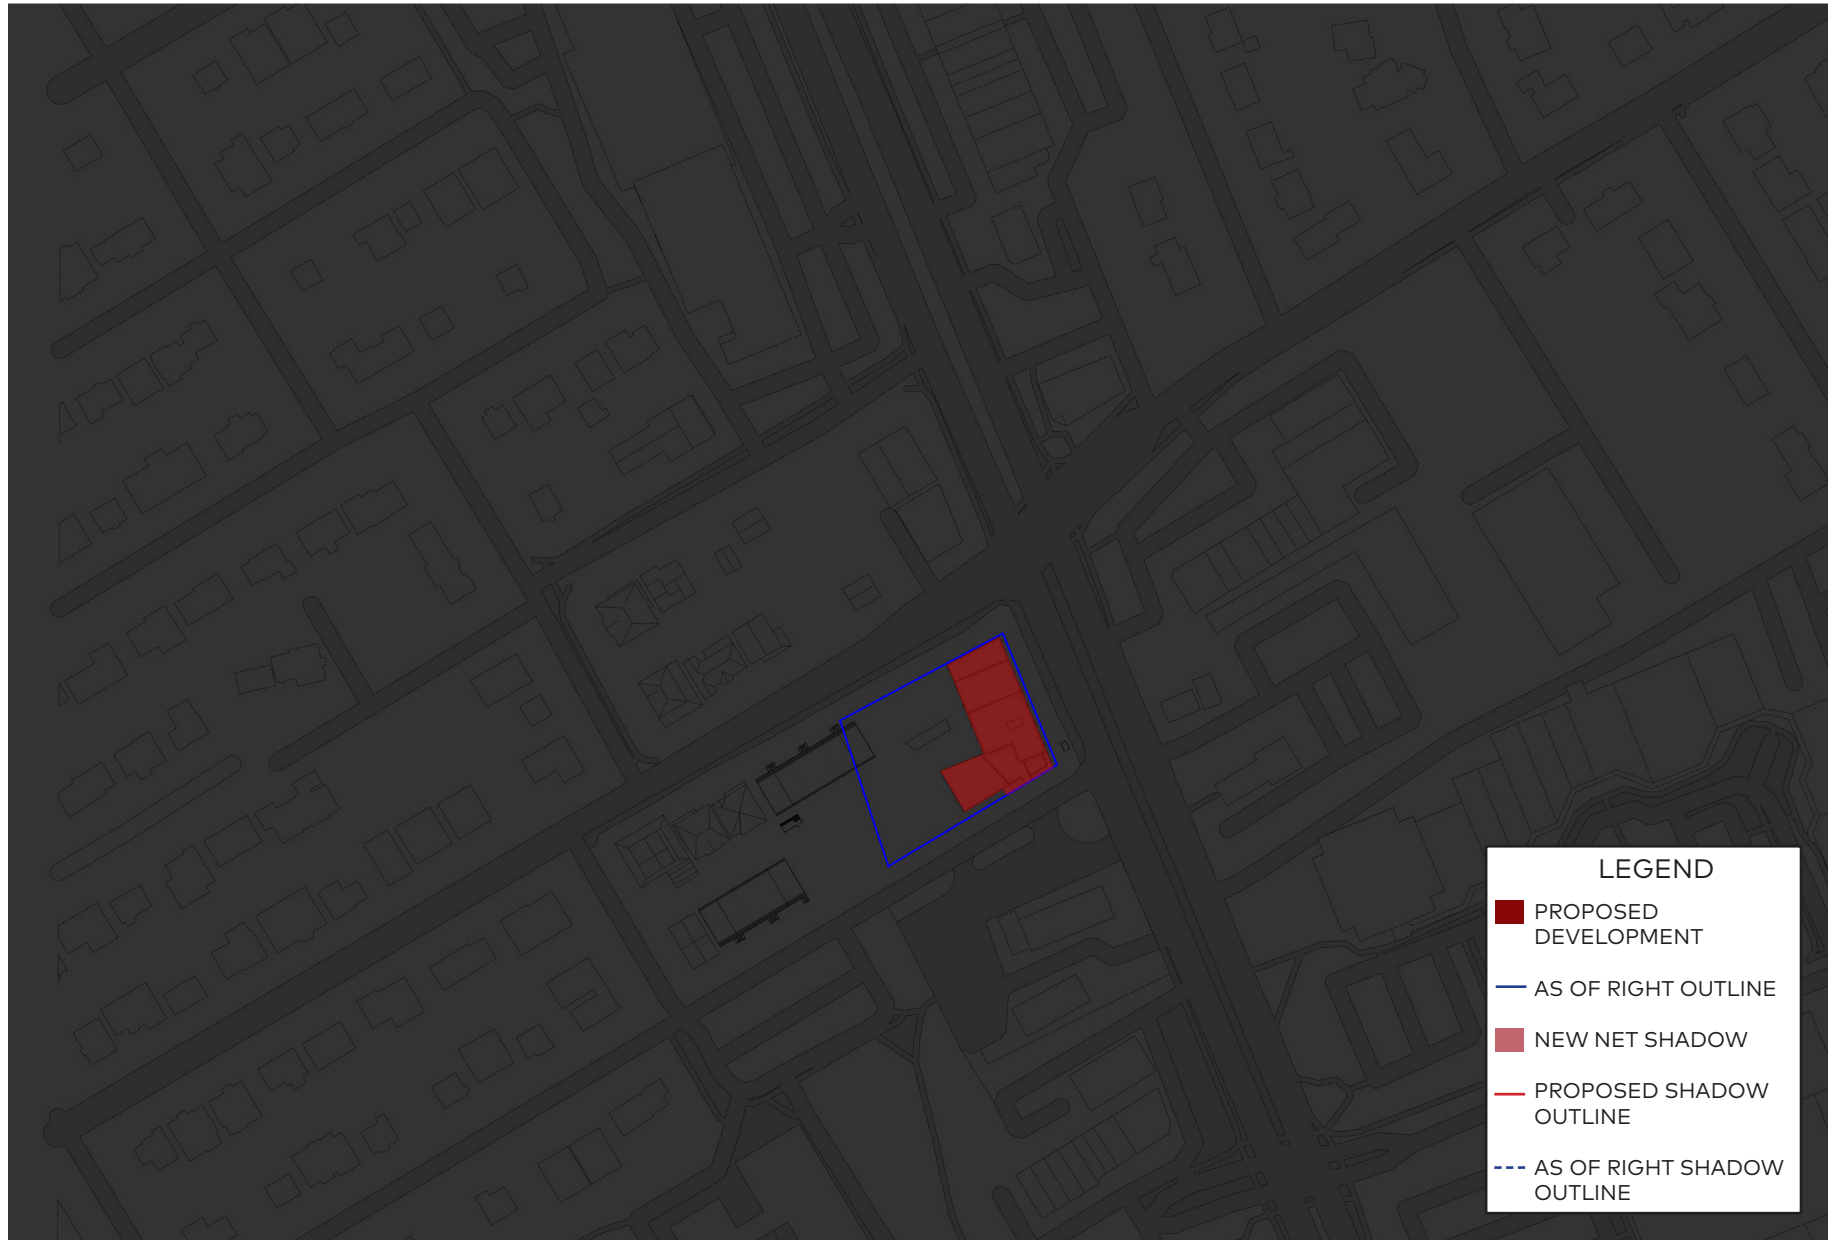

June 21, 5:15am

June 21, 6am

June 21, 7am

June 21, 8am

LEGEND

- PROPOSED DEVELOPMENT
- AS OF RIGHT OUTLINE
- NEW NET SHADOW
- PROPOSED SHADOW OUTLINE
- - - AS OF RIGHT SHADOW OUTLINE

LEGEND

- PROPOSED DEVELOPMENT
- AS OF RIGHT OUTLINE
- NEW NET SHADOW
- PROPOSED SHADOW OUTLINE
- - - AS OF RIGHT SHADOW OUTLINE

June 21, 12pm

LEGEND

- PROPOSED DEVELOPMENT
- AS OF RIGHT OUTLINE
- NEW NET SHADOW
- PROPOSED SHADOW OUTLINE
- - - AS OF RIGHT SHADOW OUTLINE

June 21, 2pm

June 21, 3pm

June 21, 4pm

June 21, 5pm

June 21, 6pm

LEGEND

- PROPOSED DEVELOPMENT
- AS OF RIGHT OUTLINE
- NEW NET SHADOW
- PROPOSED SHADOW OUTLINE
- - - AS OF RIGHT SHADOW OUTLINE

June 21, 7pm

June 21, 8pm

June 21, 8:55pm

LEGEND

- PROPOSED DEVELOPMENT
- AS OF RIGHT OUTLINE
- NEW NET SHADOW
- PROPOSED SHADOW OUTLINE
- - - AS OF RIGHT SHADOW OUTLINE

LEGEND

- PROPOSED DEVELOPMENT
- AS OF RIGHT OUTLINE
- NEW NET SHADOW
- PROPOSED SHADOW OUTLINE
- AS OF RIGHT SHADOW OUTLINE

September 21, 7:01pm

December 21, 8am

December 21, 9am

December 21, 10am

December 21, 11am