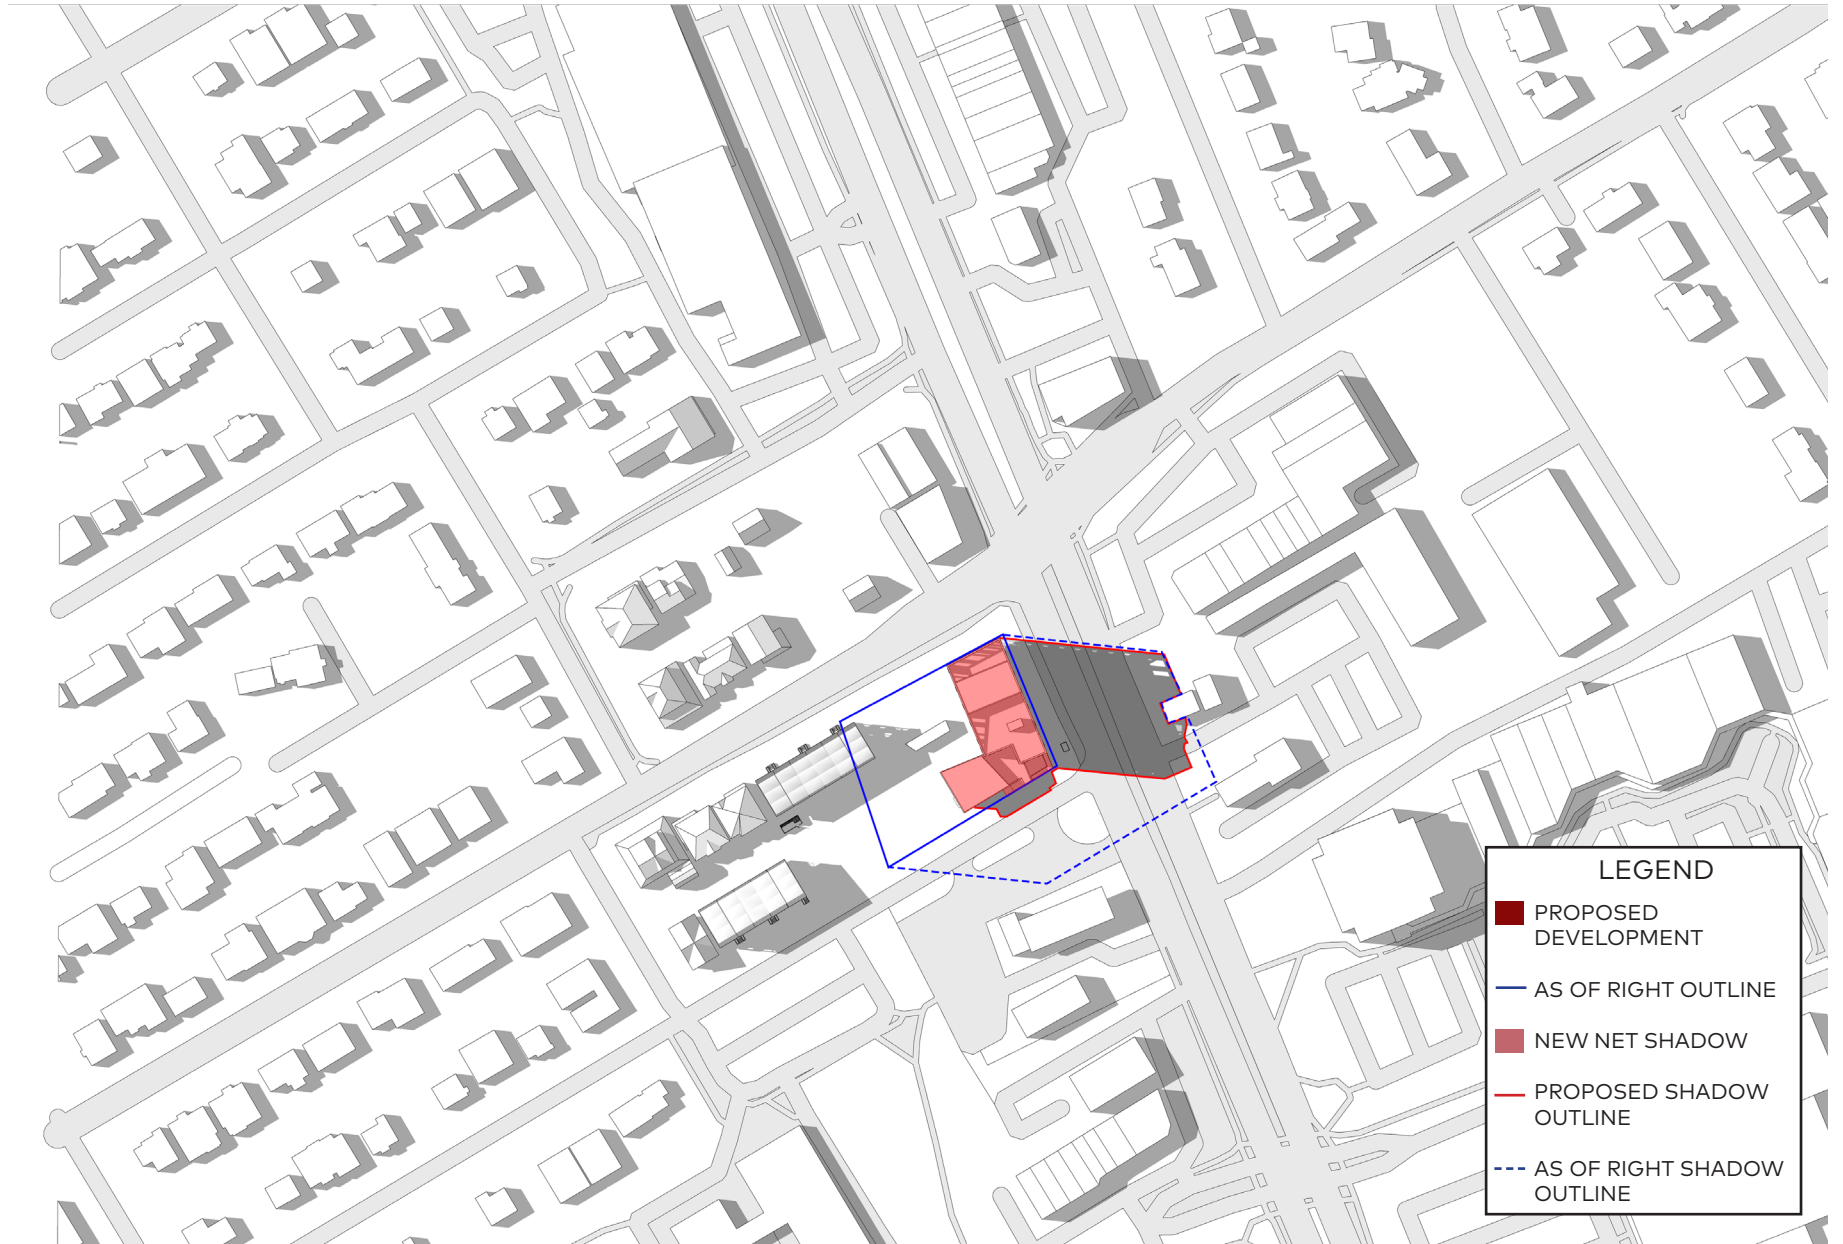

June 21, 12pm

LEGEND

- PROPOSED DEVELOPMENT
- AS OF RIGHT OUTLINE
- NEW NET SHADOW
- PROPOSED SHADOW OUTLINE
- - - AS OF RIGHT SHADOW OUTLINE

June 21, 2pm

June 21, 3pm

June 21, 4pm

June 21, 5pm

June 21, 6pm

LEGEND

- PROPOSED DEVELOPMENT
- AS OF RIGHT OUTLINE
- NEW NET SHADOW
- PROPOSED SHADOW OUTLINE
- - - AS OF RIGHT SHADOW OUTLINE

June 21, 7pm

June 21, 8pm

June 21, 8:55pm

LEGEND

- PROPOSED DEVELOPMENT
- AS OF RIGHT OUTLINE
- NEW NET SHADOW
- PROPOSED SHADOW OUTLINE
- - - AS OF RIGHT SHADOW OUTLINE

September 21, 6:49am

September 21, 8am

September 21, 10am

September 21, 11am

LEGEND

- PROPOSED DEVELOPMENT
- AS OF RIGHT OUTLINE
- NEW NET SHADOW
- PROPOSED SHADOW OUTLINE
- - - AS OF RIGHT SHADOW OUTLINE

September 21, 12pm

LEGEND

- PROPOSED DEVELOPMENT
- AS OF RIGHT OUTLINE
- NEW NET SHADOW
- PROPOSED SHADOW OUTLINE
- AS OF RIGHT SHADOW OUTLINE

September 21, 7:01pm

December 21, 8am

December 21, 9am

December 21, 10am

December 21, 11am