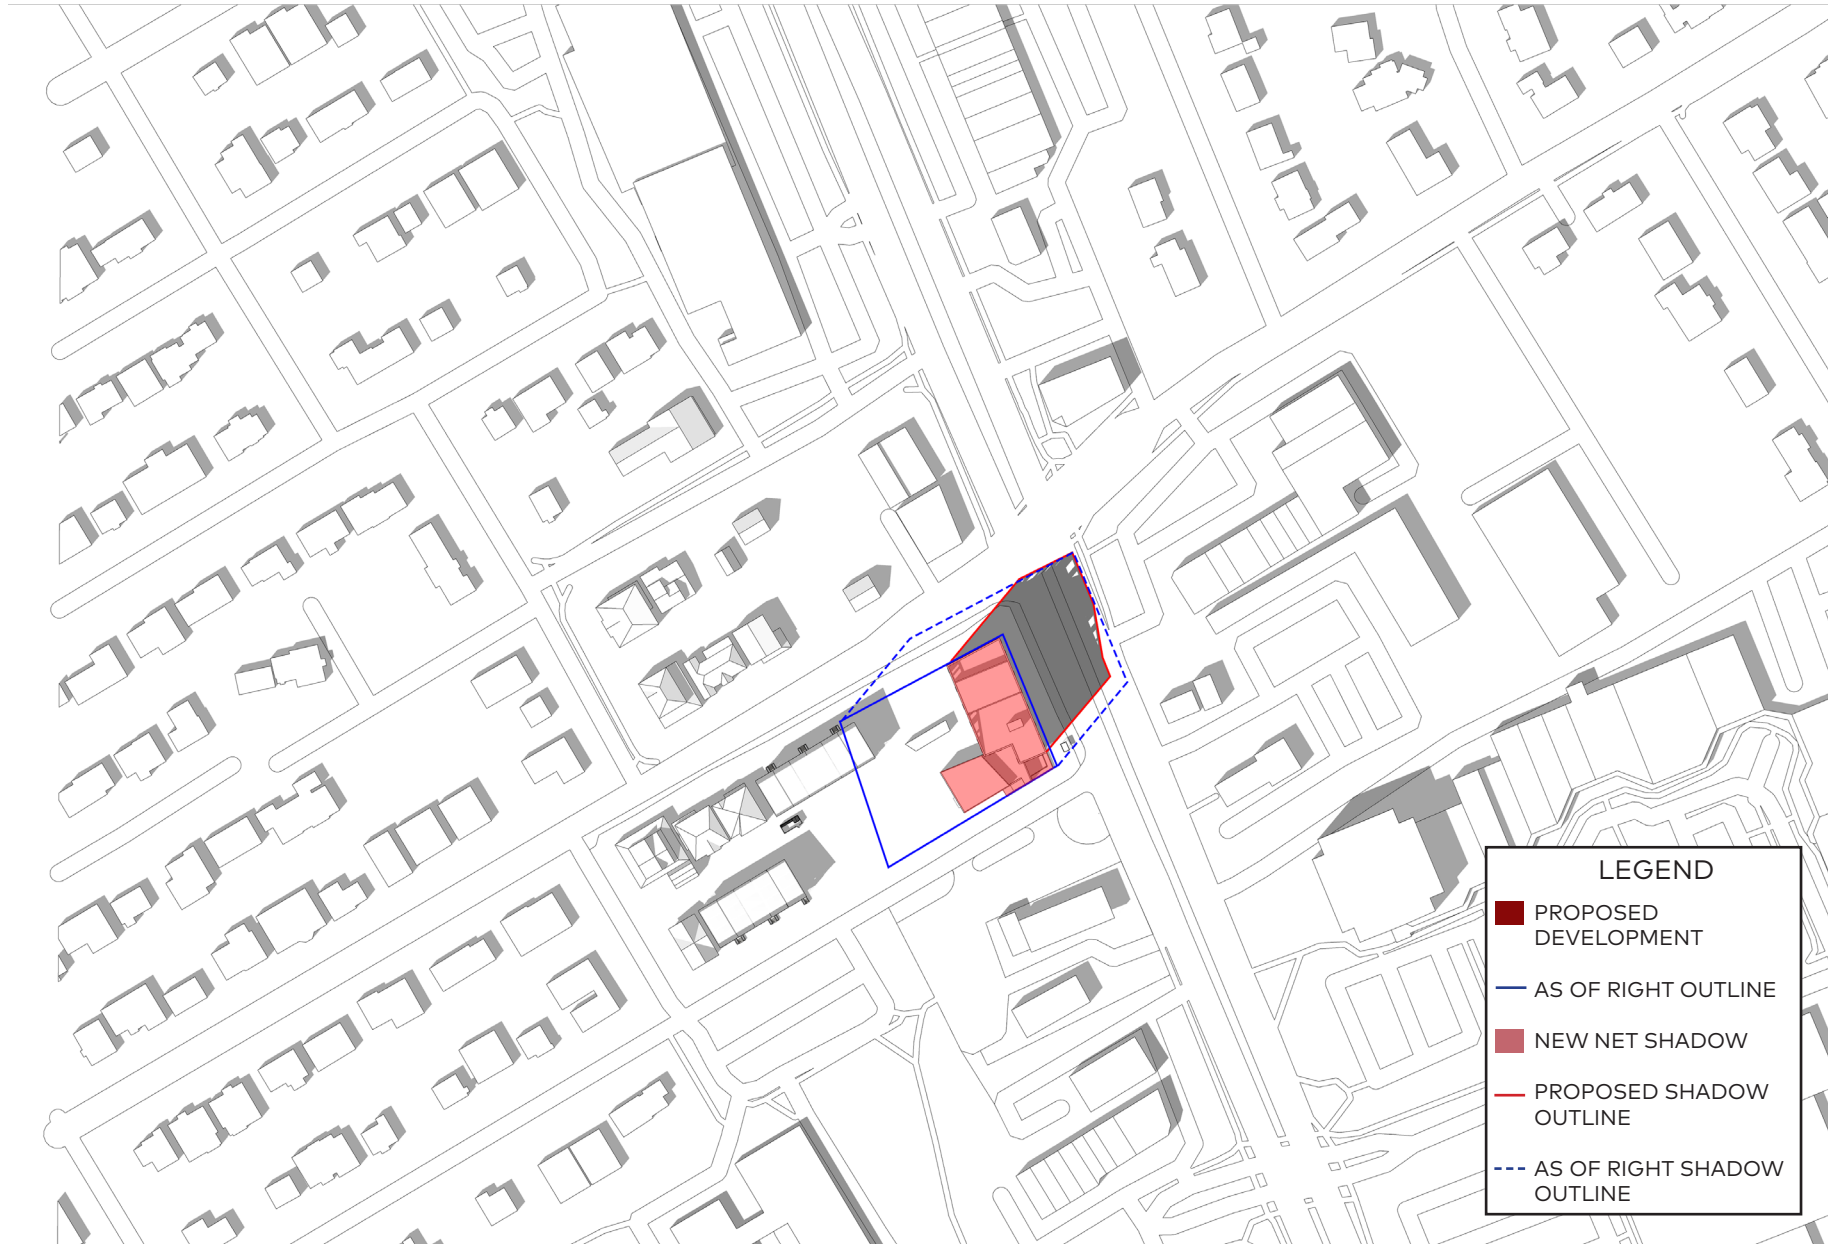

June 21, 12pm

LEGEND

- PROPOSED DEVELOPMENT
- AS OF RIGHT OUTLINE
- NEW NET SHADOW
- PROPOSED SHADOW OUTLINE
- - - AS OF RIGHT SHADOW OUTLINE

June 21, 2pm

June 21, 3pm

June 21, 4pm

June 21, 5pm

June 21, 6pm

LEGEND

- PROPOSED DEVELOPMENT
- AS OF RIGHT OUTLINE
- NEW NET SHADOW
- PROPOSED SHADOW OUTLINE
- - - AS OF RIGHT SHADOW OUTLINE

June 21, 7pm

June 21, 8pm

June 21, 8:55pm

LEGEND

- PROPOSED DEVELOPMENT
- AS OF RIGHT OUTLINE
- NEW NET SHADOW
- PROPOSED SHADOW OUTLINE
- - - AS OF RIGHT SHADOW OUTLINE

September 21, 6:49am

September 21, 8am

September 21, 10am

September 21, 11am

LEGEND

- PROPOSED DEVELOPMENT
- AS OF RIGHT OUTLINE
- NEW NET SHADOW
- PROPOSED SHADOW OUTLINE
- - - AS OF RIGHT SHADOW OUTLINE

September 21, 12pm

LEGEND

- PROPOSED DEVELOPMENT
- AS OF RIGHT OUTLINE
- NEW NET SHADOW
- PROPOSED SHADOW OUTLINE
- AS OF RIGHT SHADOW OUTLINE

September 21, 7:01pm

December 21, 8am

December 21, 9am

December 21, 10am

December 21, 11am