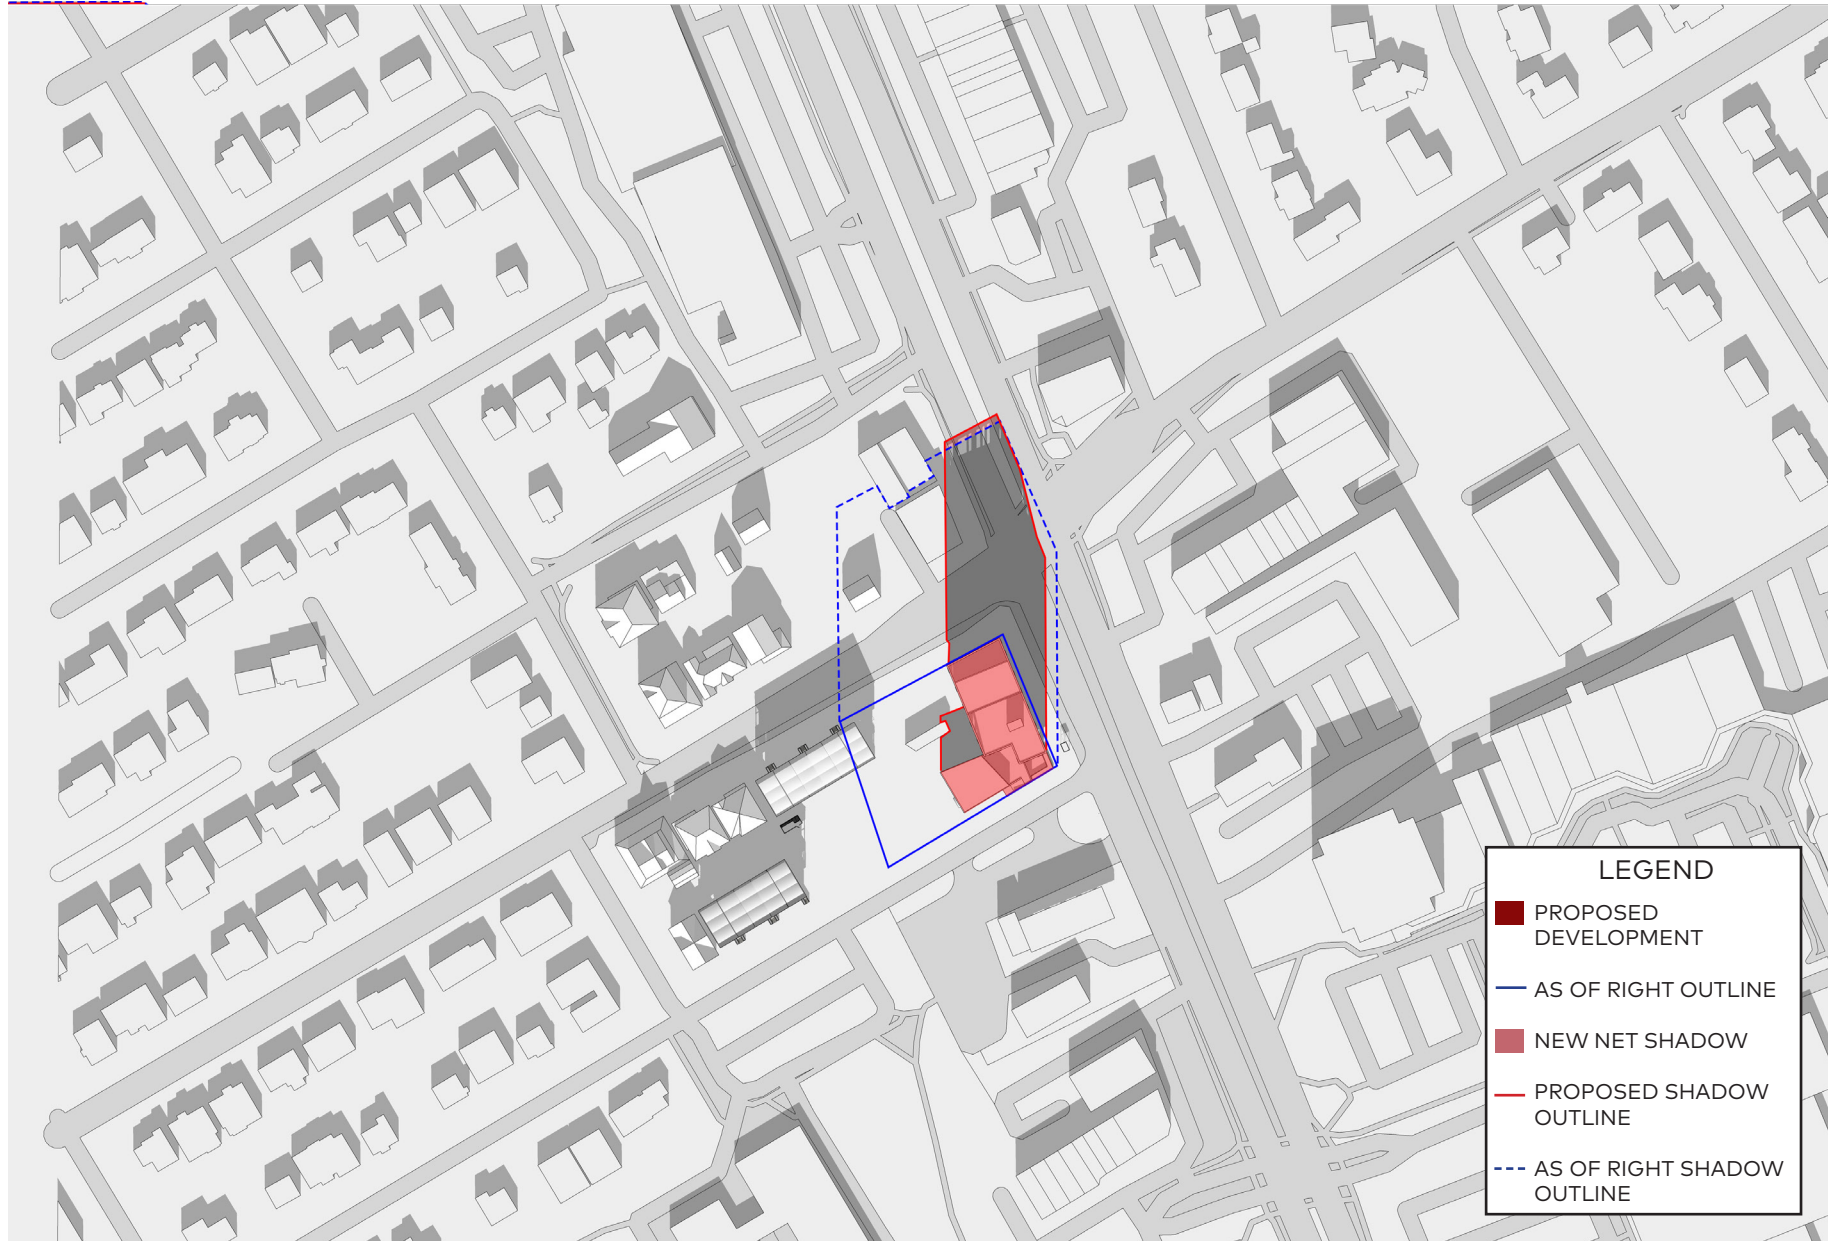

LEGEND

- PROPOSED DEVELOPMENT
- AS OF RIGHT OUTLINE
- NEW NET SHADOW
- PROPOSED SHADOW OUTLINE
- AS OF RIGHT SHADOW OUTLINE

LEGEND

- PROPOSED DEVELOPMENT
- AS OF RIGHT OUTLINE
- NEW NET SHADOW
- PROPOSED SHADOW OUTLINE
- AS OF RIGHT SHADOW OUTLINE

LEGEND

- PROPOSED DEVELOPMENT
- AS OF RIGHT OUTLINE
- NEW NET SHADOW
- PROPOSED SHADOW OUTLINE
- AS OF RIGHT SHADOW OUTLINE

September 21, 7:01pm

December 21, 8am

December 21, 9am

December 21, 10am

December 21, 11am

December 21, 12pm

December 21, 1pm

December 21, 2pm

December 21, 3pm

December 21, 4pm

LEGEND

- PROPOSED DEVELOPMENT
- AS OF RIGHT OUTLINE
- NEW NET SHADOW
- PROPOSED SHADOW OUTLINE
- - - AS OF RIGHT SHADOW OUTLINE

LEGEND

- PROPOSED DEVELOPMENT
- AS OF RIGHT OUTLINE
- NEW NET SHADOW
- PROPOSED SHADOW OUTLINE
- - - AS OF RIGHT SHADOW OUTLINE