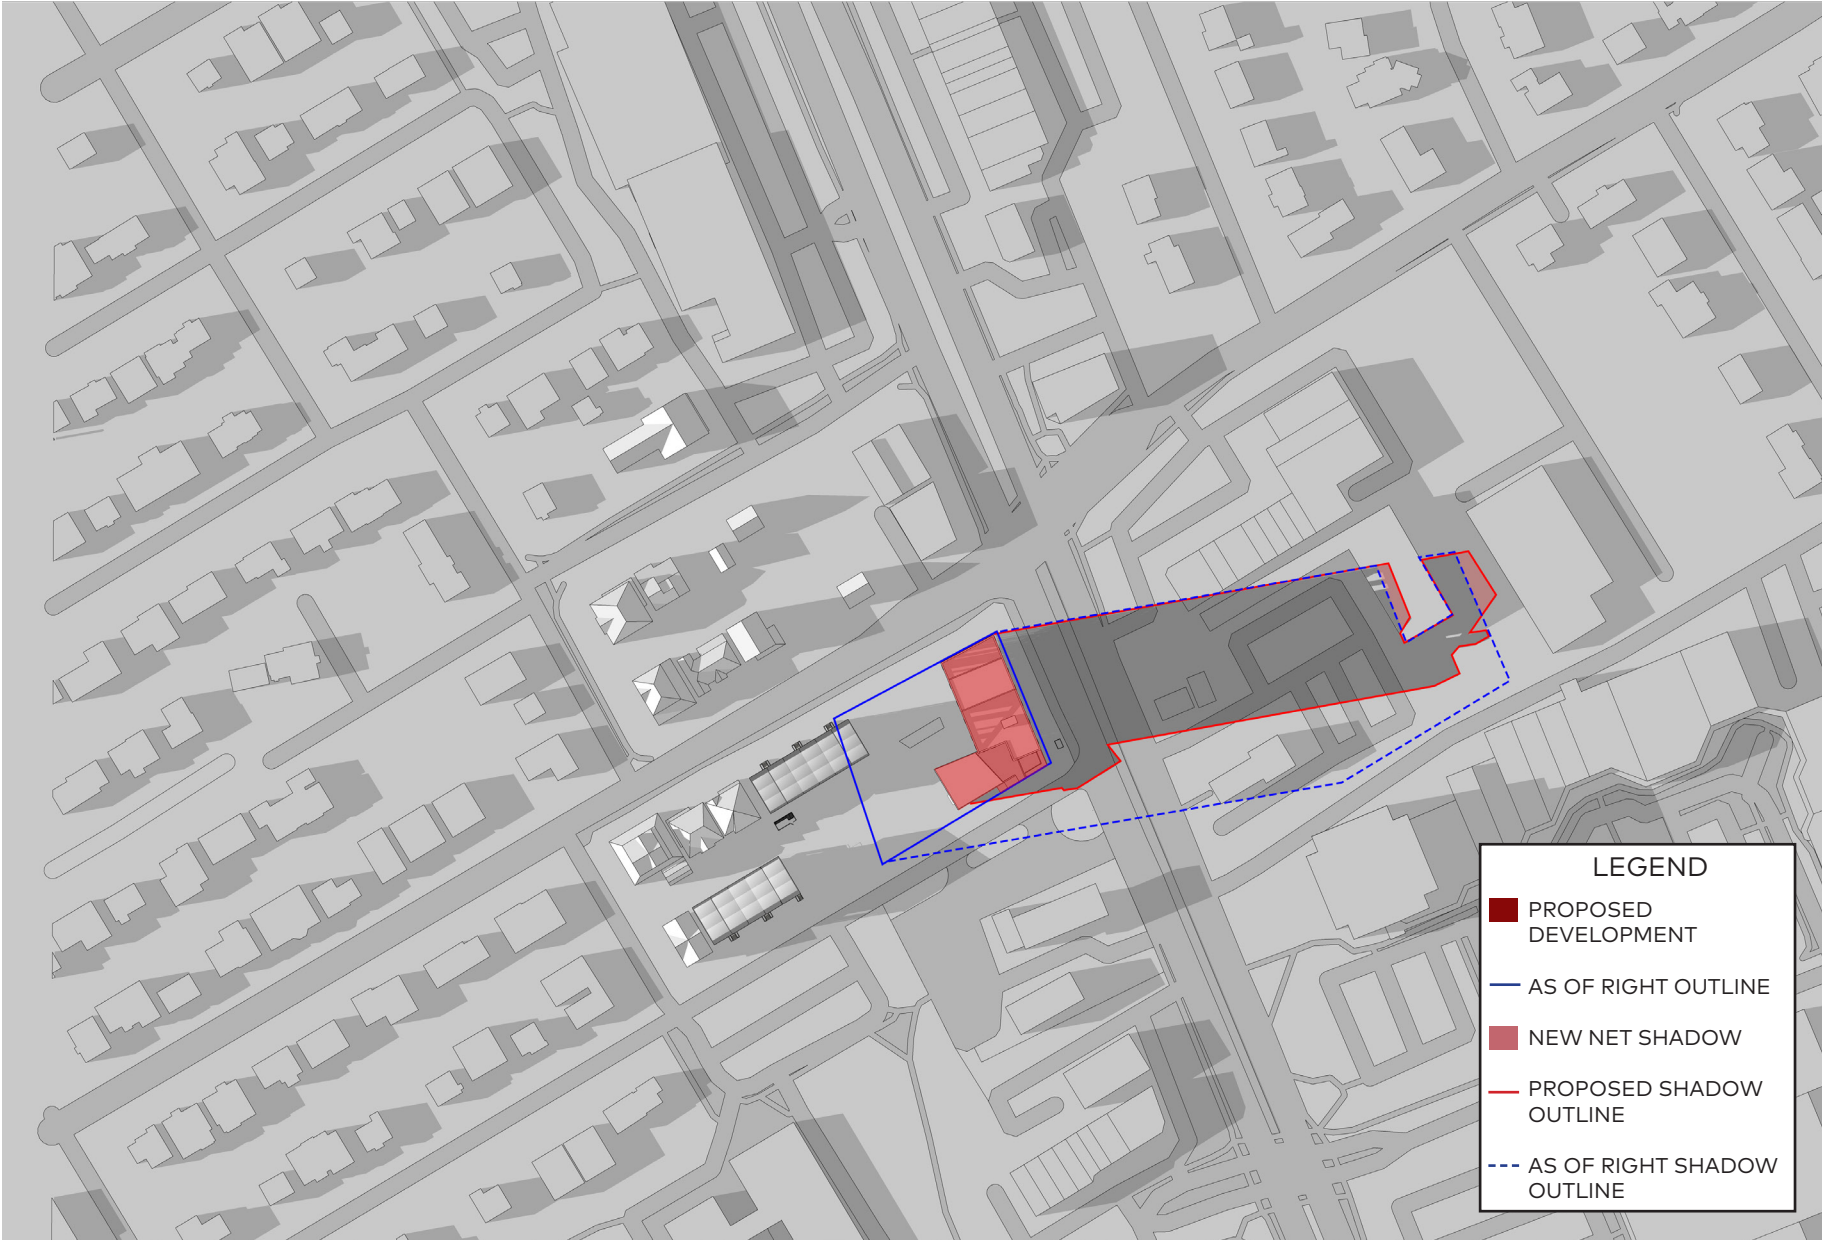

LEGEND

- PROPOSED DEVELOPMENT
- AS OF RIGHT OUTLINE
- NEW NET SHADOW
- PROPOSED SHADOW OUTLINE
- AS OF RIGHT SHADOW OUTLINE

LEGEND

- PROPOSED DEVELOPMENT
- AS OF RIGHT OUTLINE
- NEW NET SHADOW
- PROPOSED SHADOW OUTLINE
- AS OF RIGHT SHADOW OUTLINE

LEGEND

- PROPOSED DEVELOPMENT
- AS OF RIGHT OUTLINE
- NEW NET SHADOW
- PROPOSED SHADOW OUTLINE
- AS OF RIGHT SHADOW OUTLINE

September 21, 7:01pm

December 21, 8am

December 21, 9am

December 21, 10am

December 21, 11am

December 21, 12pm

December 21, 1pm

December 21, 2pm

December 21, 3pm

December 21, 4pm

LEGEND

- PROPOSED DEVELOPMENT
- AS OF RIGHT OUTLINE
- NEW NET SHADOW
- PROPOSED SHADOW OUTLINE
- - - AS OF RIGHT SHADOW OUTLINE

LEGEND

- PROPOSED DEVELOPMENT
- AS OF RIGHT OUTLINE
- NEW NET SHADOW
- PROPOSED SHADOW OUTLINE
- - - AS OF RIGHT SHADOW OUTLINE