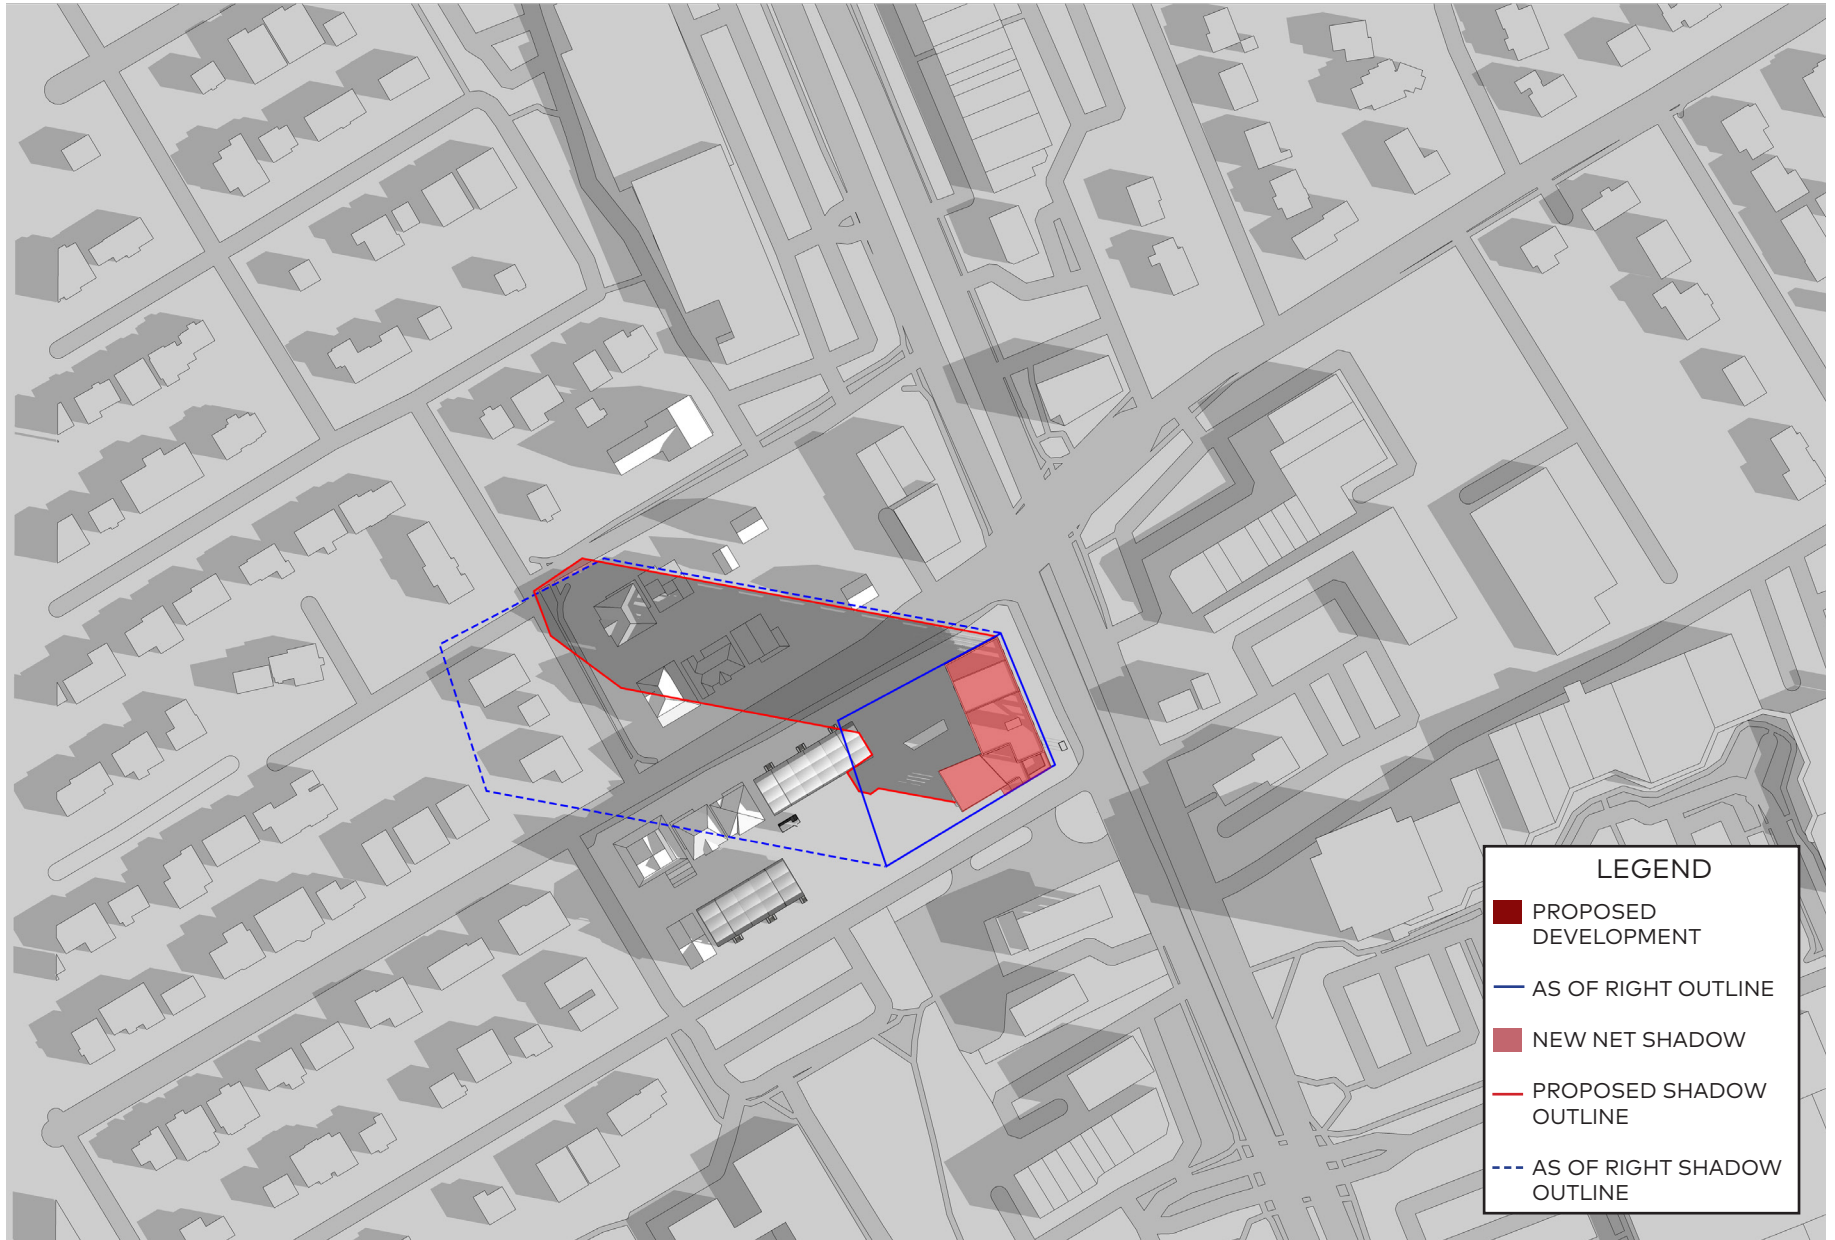

LEGEND

- PROPOSED DEVELOPMENT
- AS OF RIGHT OUTLINE
- NEW NET SHADOW
- PROPOSED SHADOW OUTLINE
- - - AS OF RIGHT SHADOW OUTLINE

June 21, 7pm

June 21, 8pm

June 21, 8:55pm

LEGEND

- PROPOSED DEVELOPMENT
- AS OF RIGHT OUTLINE
- NEW NET SHADOW
- PROPOSED SHADOW OUTLINE
- - - AS OF RIGHT SHADOW OUTLINE

September 21, 6:49am

September 21, 8am

September 21, 10am

September 21, 11am

LEGEND

- PROPOSED DEVELOPMENT
- AS OF RIGHT OUTLINE
- NEW NET SHADOW
- PROPOSED SHADOW OUTLINE
- - - AS OF RIGHT SHADOW OUTLINE

September 21, 12pm

LEGEND

- PROPOSED DEVELOPMENT
- AS OF RIGHT OUTLINE
- NEW NET SHADOW
- PROPOSED SHADOW OUTLINE
- - - AS OF RIGHT SHADOW OUTLINE

September 21, 1pm

September 21, 2pm

September 21, 3pm

LEGEND

- PROPOSED DEVELOPMENT
- AS OF RIGHT OUTLINE
- NEW NET SHADOW
- PROPOSED SHADOW OUTLINE
- AS OF RIGHT SHADOW OUTLINE

LEGEND

- PROPOSED DEVELOPMENT
- AS OF RIGHT OUTLINE
- NEW NET SHADOW
- PROPOSED SHADOW OUTLINE
- AS OF RIGHT SHADOW OUTLINE

September 21, 7:01pm

December 21, 8am

December 21, 9am

December 21, 10am

December 21, 11am