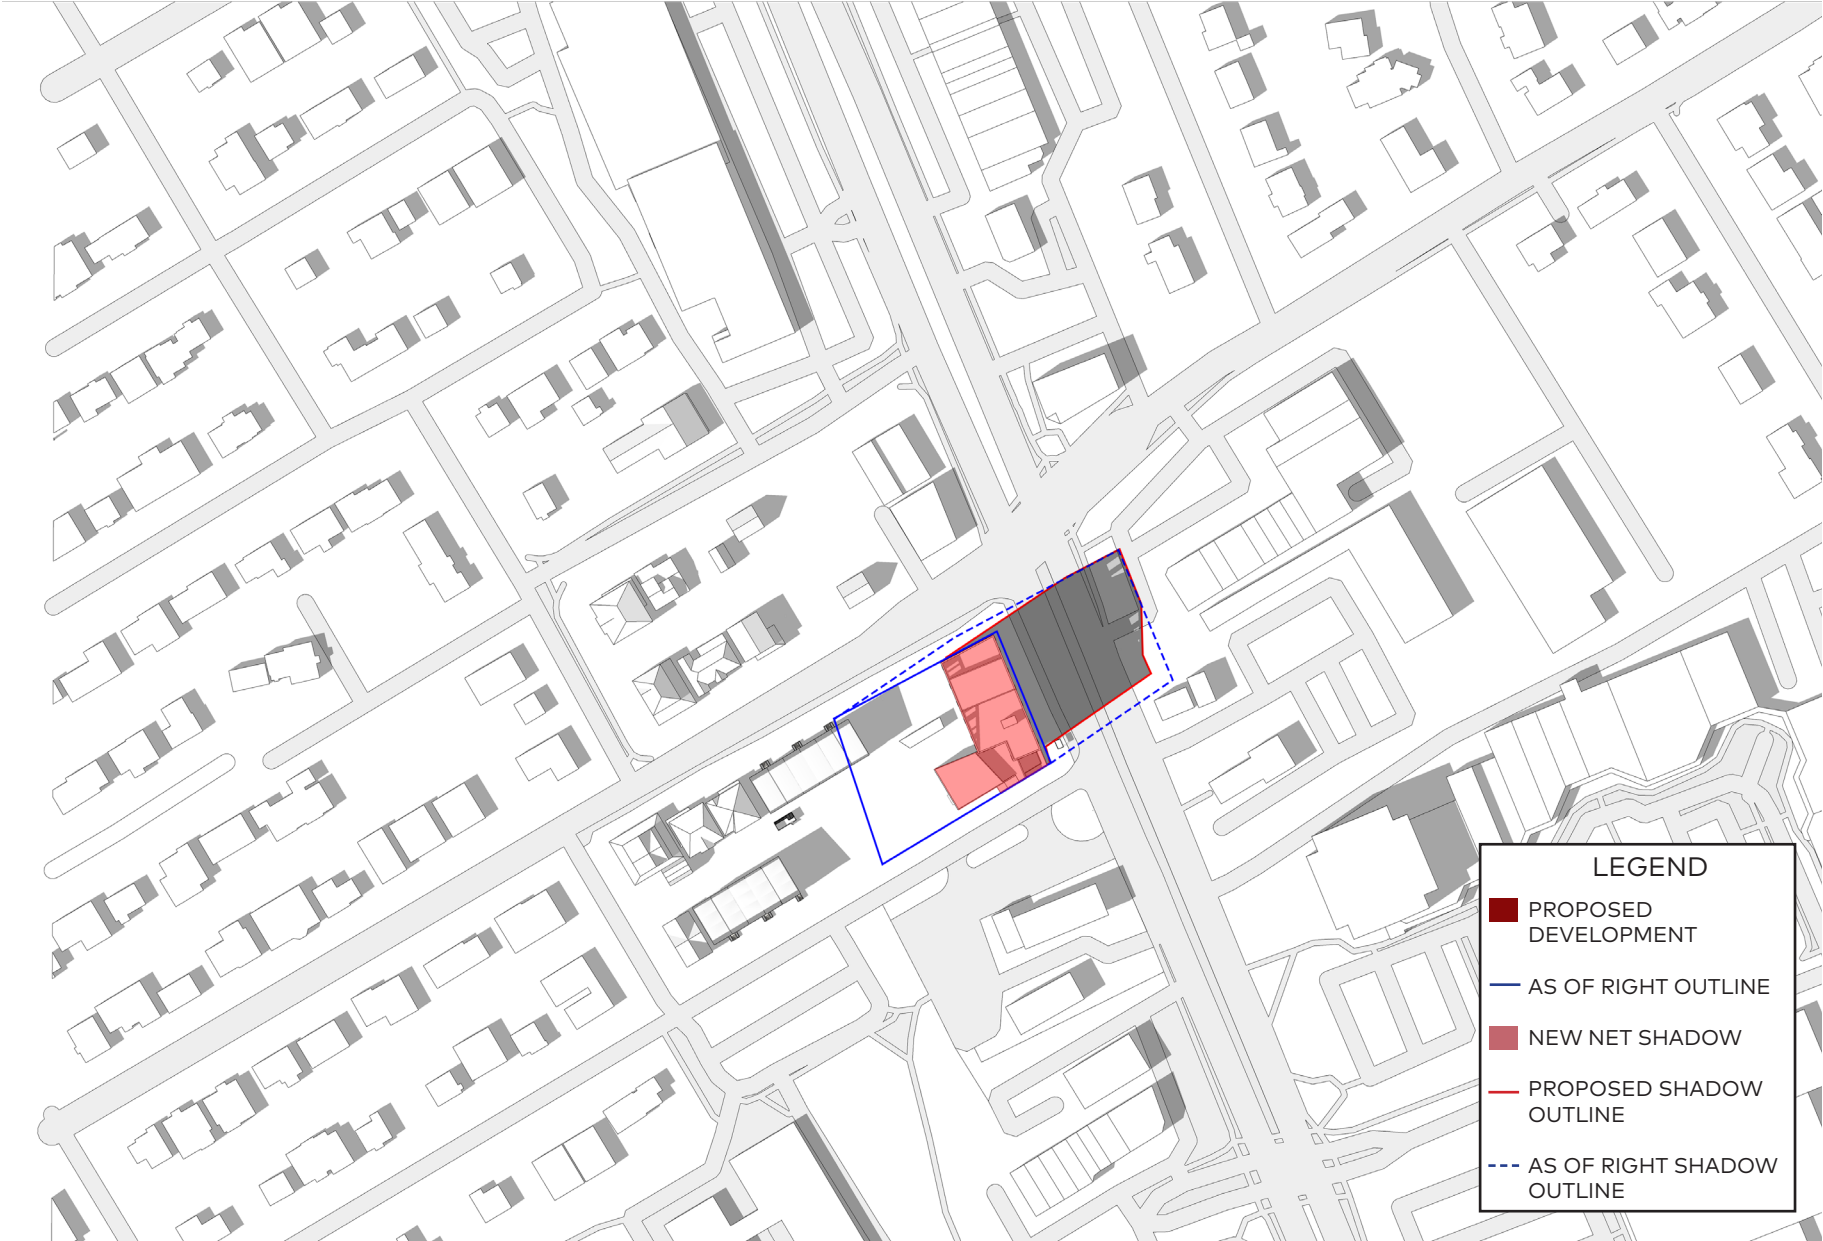

LEGEND

- PROPOSED DEVELOPMENT
- AS OF RIGHT OUTLINE
- NEW NET SHADOW
- PROPOSED SHADOW OUTLINE
- - - AS OF RIGHT SHADOW OUTLINE

September 21, 1pm

September 21, 2pm

September 21, 3pm

LEGEND

- PROPOSED DEVELOPMENT
- AS OF RIGHT OUTLINE
- NEW NET SHADOW
- PROPOSED SHADOW OUTLINE
- AS OF RIGHT SHADOW OUTLINE

LEGEND

- PROPOSED DEVELOPMENT
- AS OF RIGHT OUTLINE
- NEW NET SHADOW
- PROPOSED SHADOW OUTLINE
- AS OF RIGHT SHADOW OUTLINE

LEGEND

- PROPOSED DEVELOPMENT
- AS OF RIGHT OUTLINE
- NEW NET SHADOW
- PROPOSED SHADOW OUTLINE
- AS OF RIGHT SHADOW OUTLINE

LEGEND

- PROPOSED DEVELOPMENT
- AS OF RIGHT OUTLINE
- NEW NET SHADOW
- PROPOSED SHADOW OUTLINE
- AS OF RIGHT SHADOW OUTLINE

September 21, 7:01pm

December 21, 8am

December 21, 9am

December 21, 10am

December 21, 11am

December 21, 12pm

December 21, 1pm

December 21, 2pm

December 21, 3pm

December 21, 4pm

LEGEND

- PROPOSED DEVELOPMENT
- AS OF RIGHT OUTLINE
- NEW NET SHADOW
- PROPOSED SHADOW OUTLINE
- - - AS OF RIGHT SHADOW OUTLINE