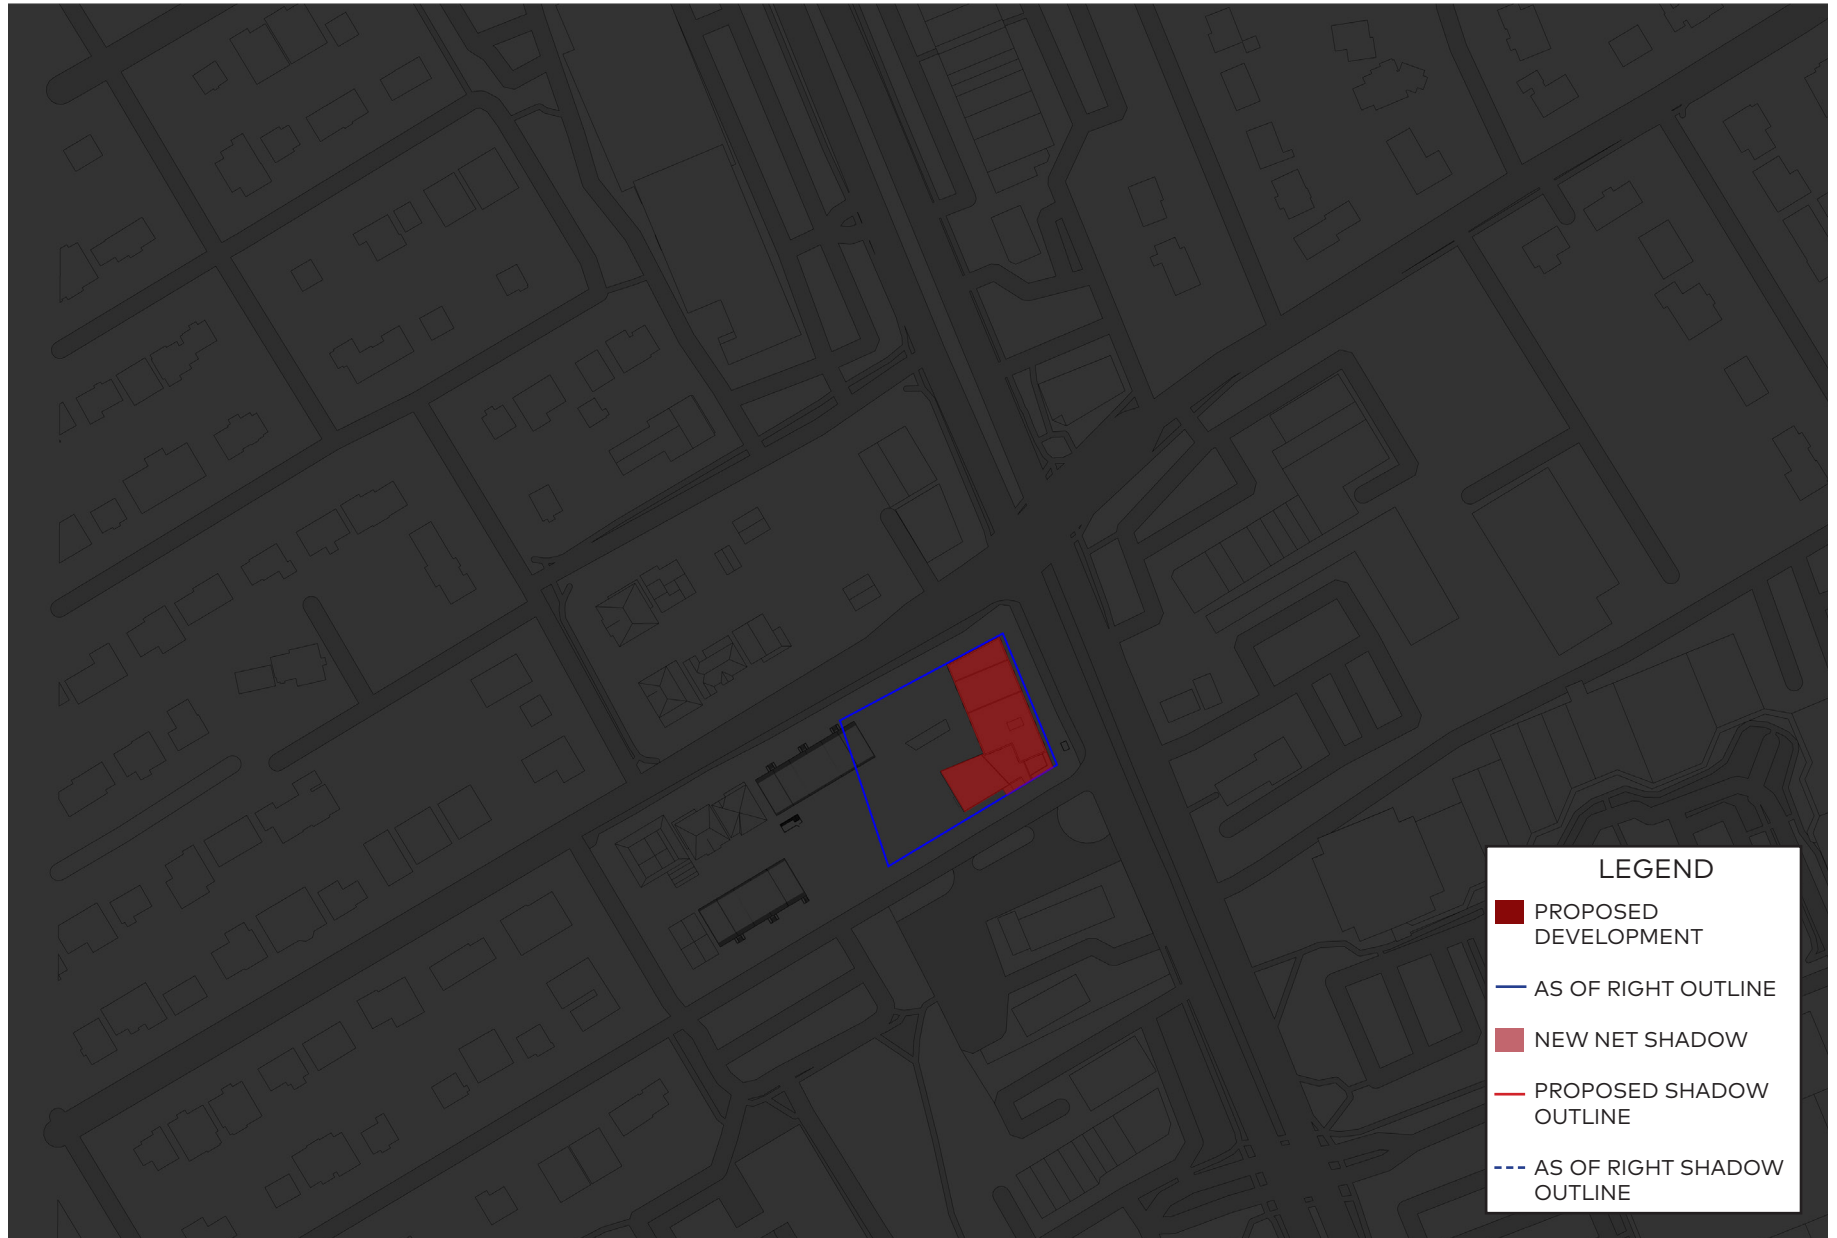

LEGEND

- PROPOSED DEVELOPMENT
- AS OF RIGHT OUTLINE
- NEW NET SHADOW
- PROPOSED SHADOW OUTLINE
- AS OF RIGHT SHADOW OUTLINE

LEGEND

- PROPOSED DEVELOPMENT
- AS OF RIGHT OUTLINE
- NEW NET SHADOW
- PROPOSED SHADOW OUTLINE
- AS OF RIGHT SHADOW OUTLINE

LEGEND

- PROPOSED DEVELOPMENT
- AS OF RIGHT OUTLINE
- NEW NET SHADOW
- PROPOSED SHADOW OUTLINE
- AS OF RIGHT SHADOW OUTLINE

September 21, 7:01pm

December 21, 8am

December 21, 9am

December 21, 10am

December 21, 11am

December 21, 12pm

December 21, 1pm

December 21, 2pm

December 21, 3pm

December 21, 4pm

LEGEND

- PROPOSED DEVELOPMENT
- AS OF RIGHT OUTLINE
- NEW NET SHADOW
- PROPOSED SHADOW OUTLINE
- - - AS OF RIGHT SHADOW OUTLINE

LEGEND

- PROPOSED DEVELOPMENT
- AS OF RIGHT OUTLINE
- NEW NET SHADOW
- PROPOSED SHADOW OUTLINE
- - - AS OF RIGHT SHADOW OUTLINE