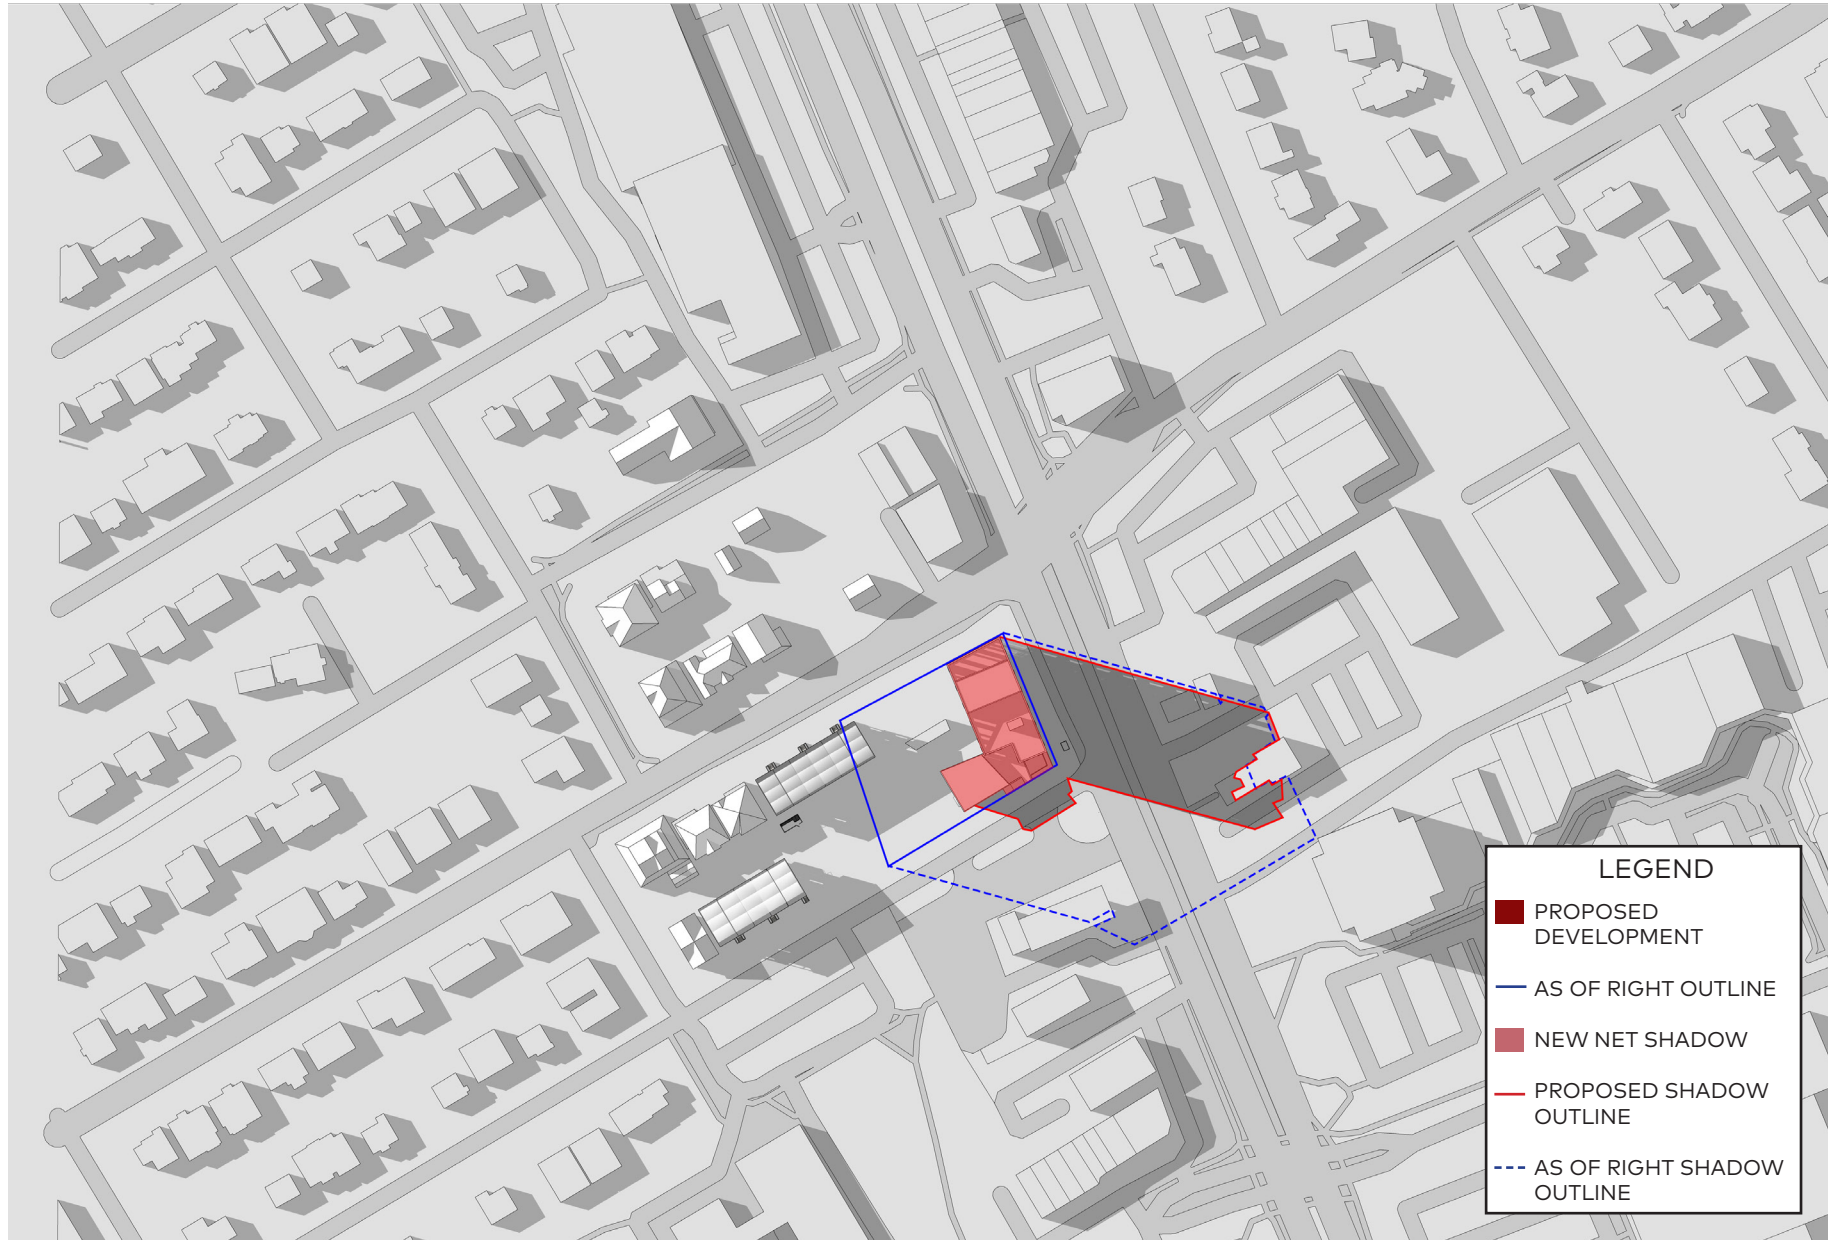

June 21, 12pm

LEGEND

- PROPOSED DEVELOPMENT
- AS OF RIGHT OUTLINE
- NEW NET SHADOW
- PROPOSED SHADOW OUTLINE
- - - AS OF RIGHT SHADOW OUTLINE

June 21, 2pm

June 21, 3pm

June 21, 4pm

June 21, 5pm

June 21, 6pm

LEGEND

- PROPOSED DEVELOPMENT
- AS OF RIGHT OUTLINE
- NEW NET SHADOW
- PROPOSED SHADOW OUTLINE
- - - AS OF RIGHT SHADOW OUTLINE

June 21, 7pm

June 21, 8pm

June 21, 8:55pm

LEGEND

- PROPOSED DEVELOPMENT
- AS OF RIGHT OUTLINE
- NEW NET SHADOW
- PROPOSED SHADOW OUTLINE
- - - AS OF RIGHT SHADOW OUTLINE

September 21, 6:49am

September 21, 8am

September 21, 10am

September 21, 11am

LEGEND

- PROPOSED DEVELOPMENT
- AS OF RIGHT OUTLINE
- NEW NET SHADOW
- PROPOSED SHADOW OUTLINE
- - - AS OF RIGHT SHADOW OUTLINE

September 21, 12pm

LEGEND

- PROPOSED DEVELOPMENT
- AS OF RIGHT OUTLINE
- NEW NET SHADOW
- PROPOSED SHADOW OUTLINE
- AS OF RIGHT SHADOW OUTLINE

September 21, 7:01pm

December 21, 8am

December 21, 9am

December 21, 10am

December 21, 11am