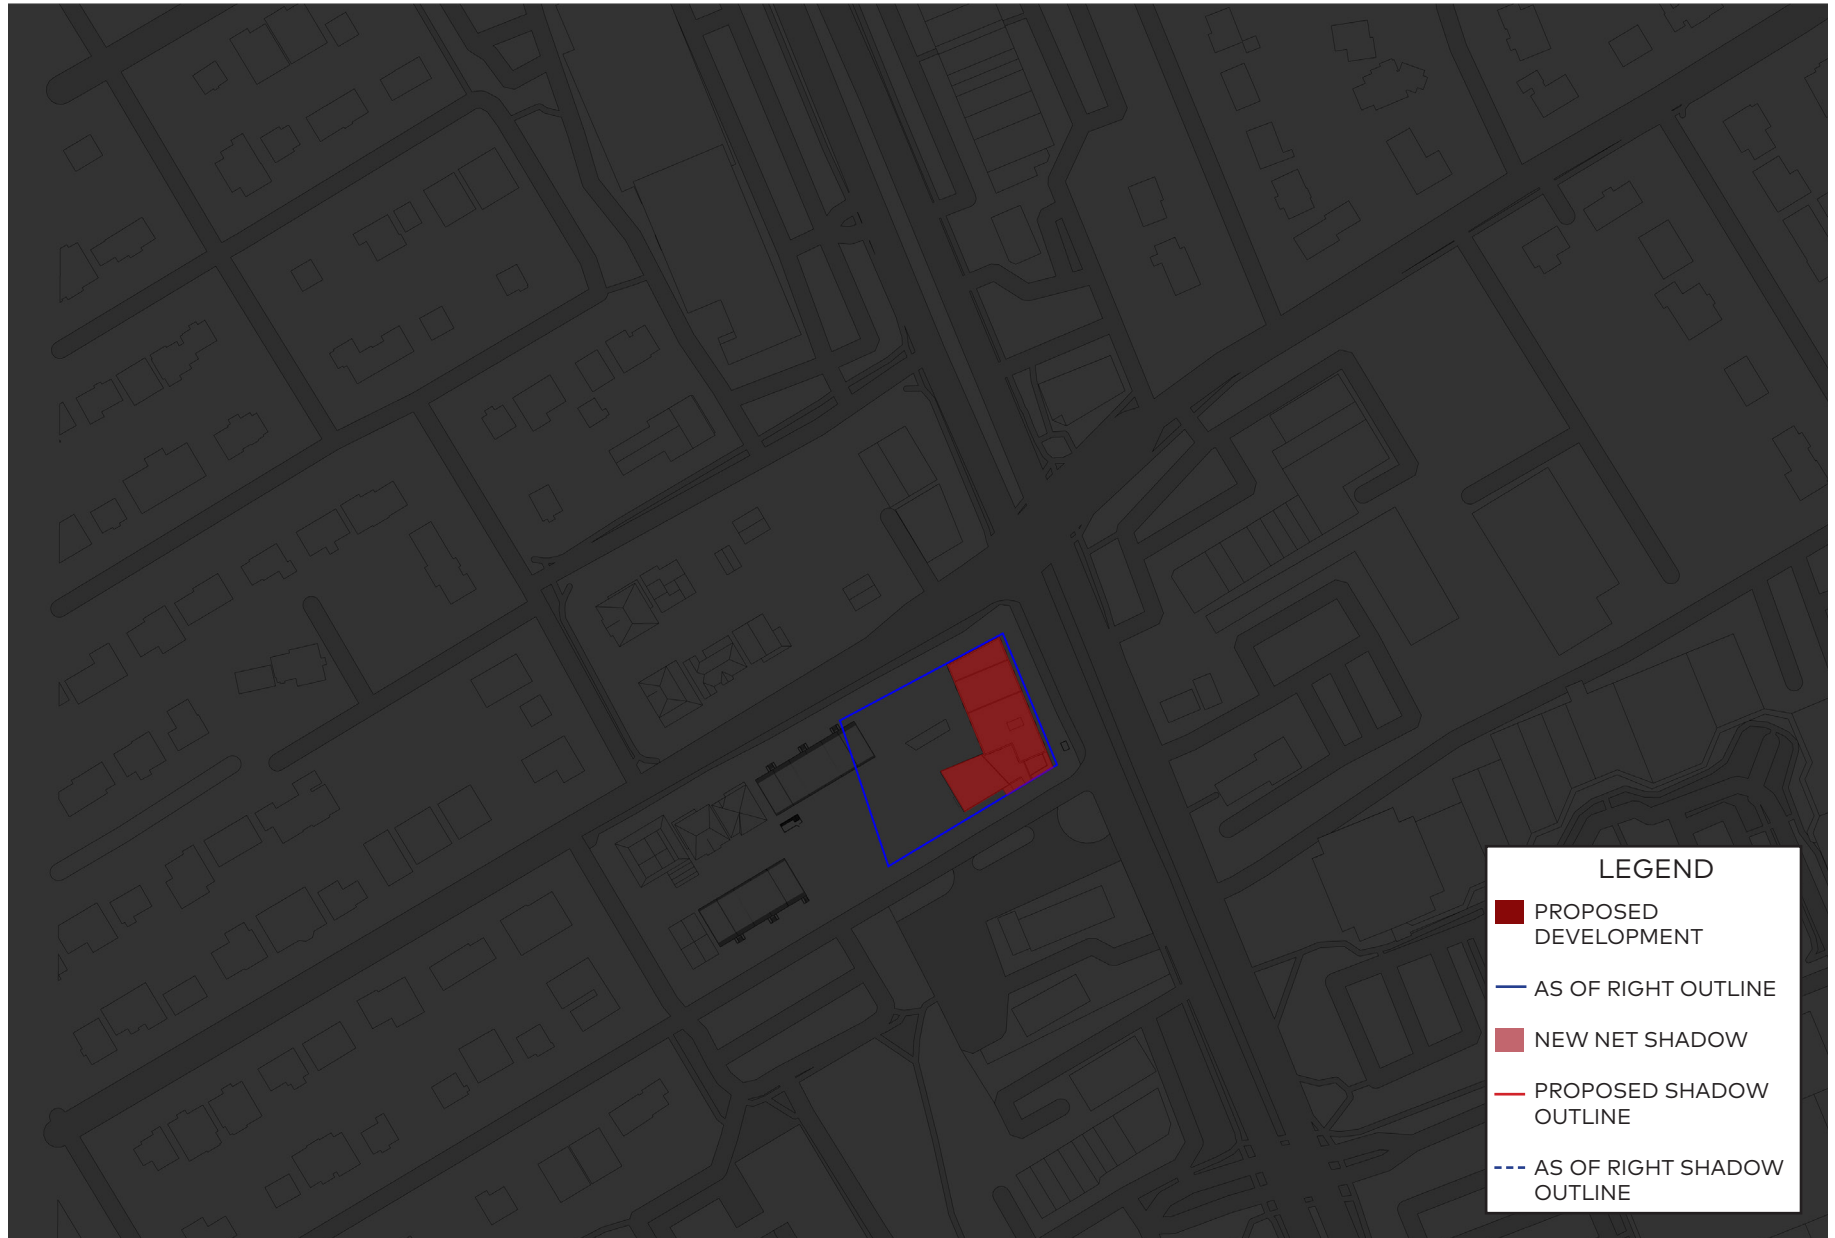

LEGEND

- PROPOSED DEVELOPMENT
- AS OF RIGHT OUTLINE
- NEW NET SHADOW
- PROPOSED SHADOW OUTLINE
- AS OF RIGHT SHADOW OUTLINE

LEGEND

- PROPOSED DEVELOPMENT
- AS OF RIGHT OUTLINE
- NEW NET SHADOW
- PROPOSED SHADOW OUTLINE
- AS OF RIGHT SHADOW OUTLINE

LEGEND

- PROPOSED DEVELOPMENT
- AS OF RIGHT OUTLINE
- NEW NET SHADOW
- PROPOSED SHADOW OUTLINE
- AS OF RIGHT SHADOW OUTLINE

September 21, 7:01pm

December 21, 8am

December 21, 9am

December 21, 10am

December 21, 11am

December 21, 12pm

December 21, 1pm

December 21, 2pm

December 21, 3pm

December 21, 4pm

LEGEND

- PROPOSED DEVELOPMENT
- AS OF RIGHT OUTLINE
- NEW NET SHADOW
- PROPOSED SHADOW OUTLINE
- - - AS OF RIGHT SHADOW OUTLINE

LEGEND

- PROPOSED DEVELOPMENT
- AS OF RIGHT OUTLINE
- NEW NET SHADOW
- PROPOSED SHADOW OUTLINE
- - - AS OF RIGHT SHADOW OUTLINE