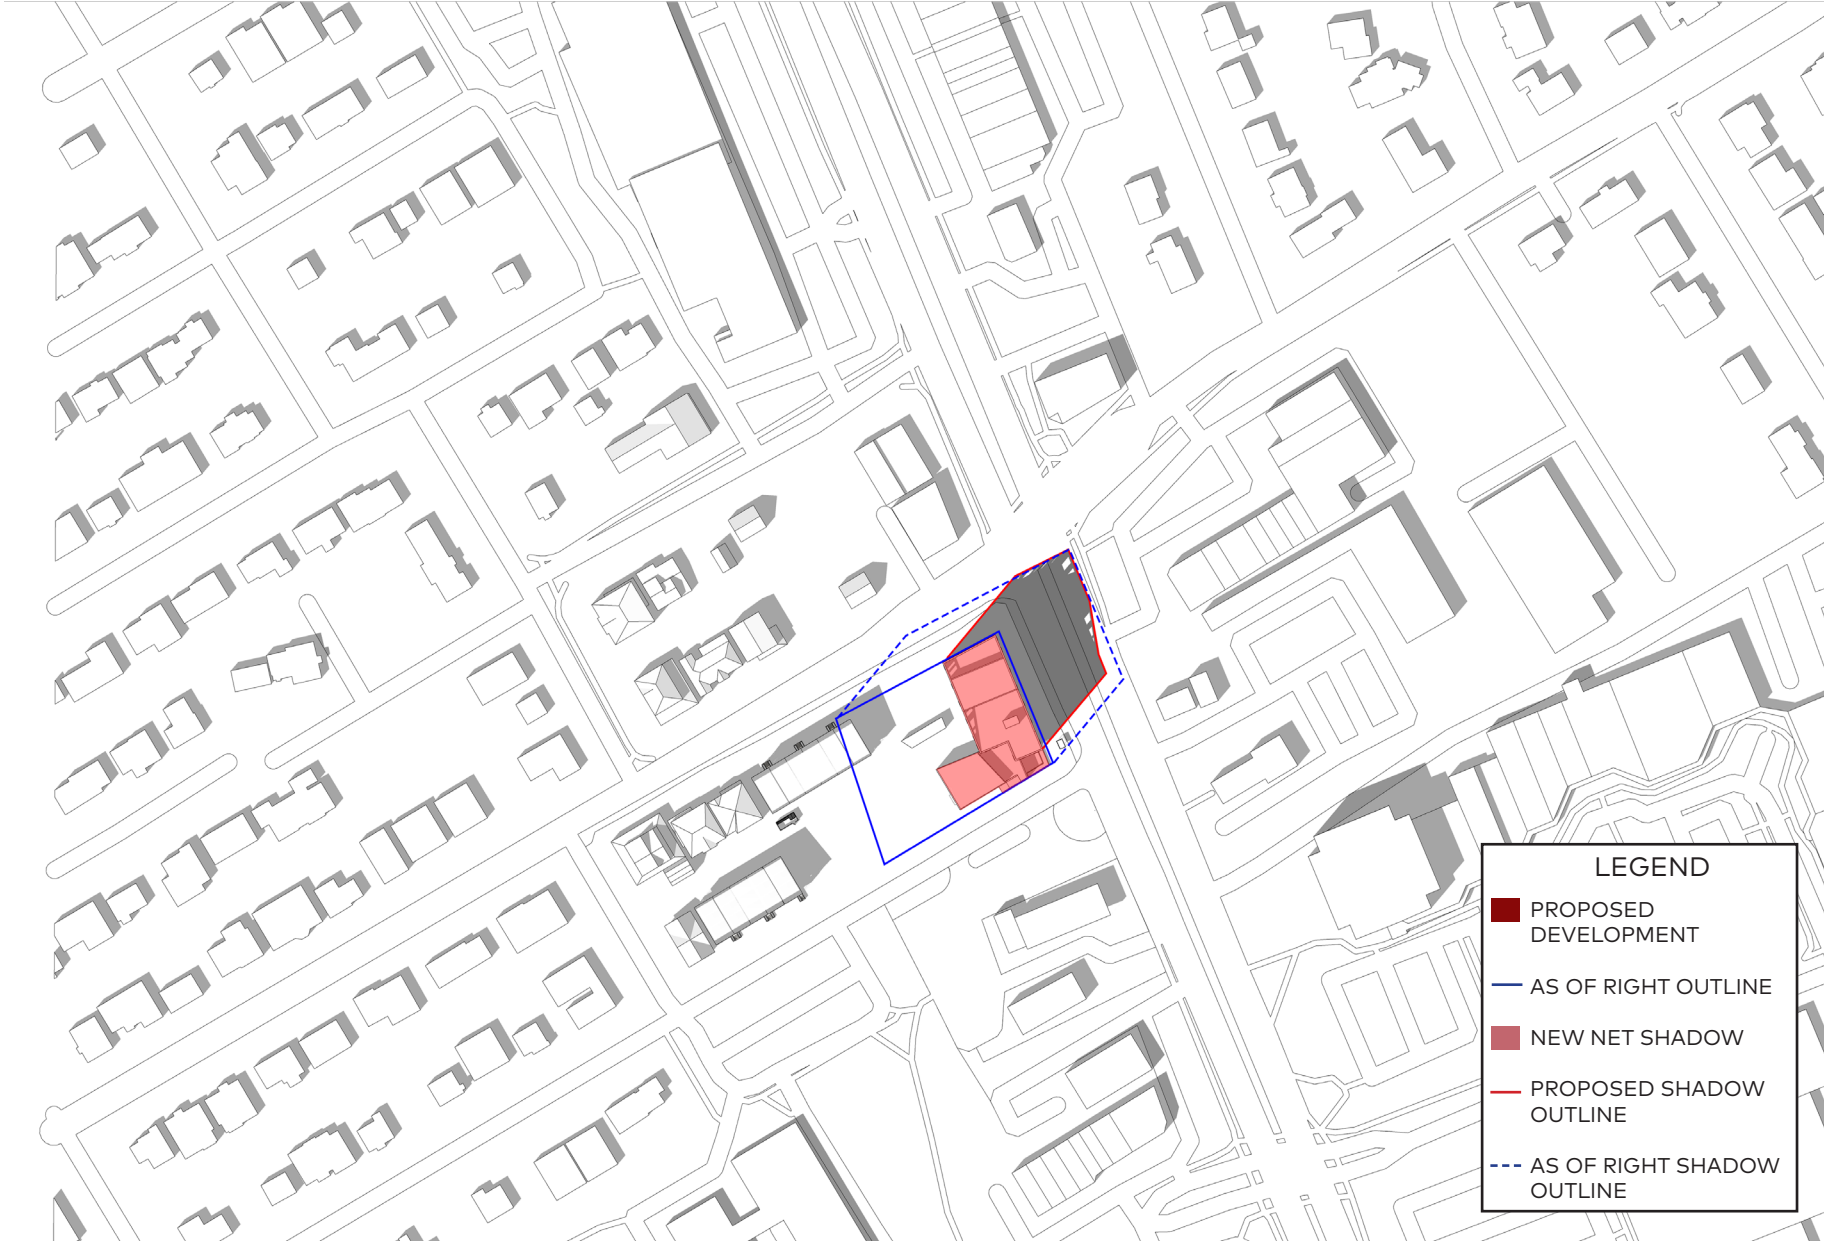

LEGEND

- PROPOSED DEVELOPMENT
- AS OF RIGHT OUTLINE
- NEW NET SHADOW
- PROPOSED SHADOW OUTLINE
- - - AS OF RIGHT SHADOW OUTLINE

September 21, 1pm

September 21, 2pm

September 21, 3pm

LEGEND

- PROPOSED DEVELOPMENT
- AS OF RIGHT OUTLINE
- NEW NET SHADOW
- PROPOSED SHADOW OUTLINE
- AS OF RIGHT SHADOW OUTLINE

LEGEND

- PROPOSED DEVELOPMENT
- AS OF RIGHT OUTLINE
- NEW NET SHADOW
- PROPOSED SHADOW OUTLINE
- AS OF RIGHT SHADOW OUTLINE

LEGEND

- PROPOSED DEVELOPMENT
- AS OF RIGHT OUTLINE
- NEW NET SHADOW
- PROPOSED SHADOW OUTLINE
- AS OF RIGHT SHADOW OUTLINE

LEGEND

- PROPOSED DEVELOPMENT
- AS OF RIGHT OUTLINE
- NEW NET SHADOW
- PROPOSED SHADOW OUTLINE
- AS OF RIGHT SHADOW OUTLINE

September 21, 7:01pm

December 21, 8am

December 21, 9am

December 21, 10am

December 21, 11am

December 21, 12pm

December 21, 1pm

December 21, 2pm

December 21, 3pm

December 21, 4pm

LEGEND

- PROPOSED DEVELOPMENT
- AS OF RIGHT OUTLINE
- NEW NET SHADOW
- PROPOSED SHADOW OUTLINE
- - - AS OF RIGHT SHADOW OUTLINE