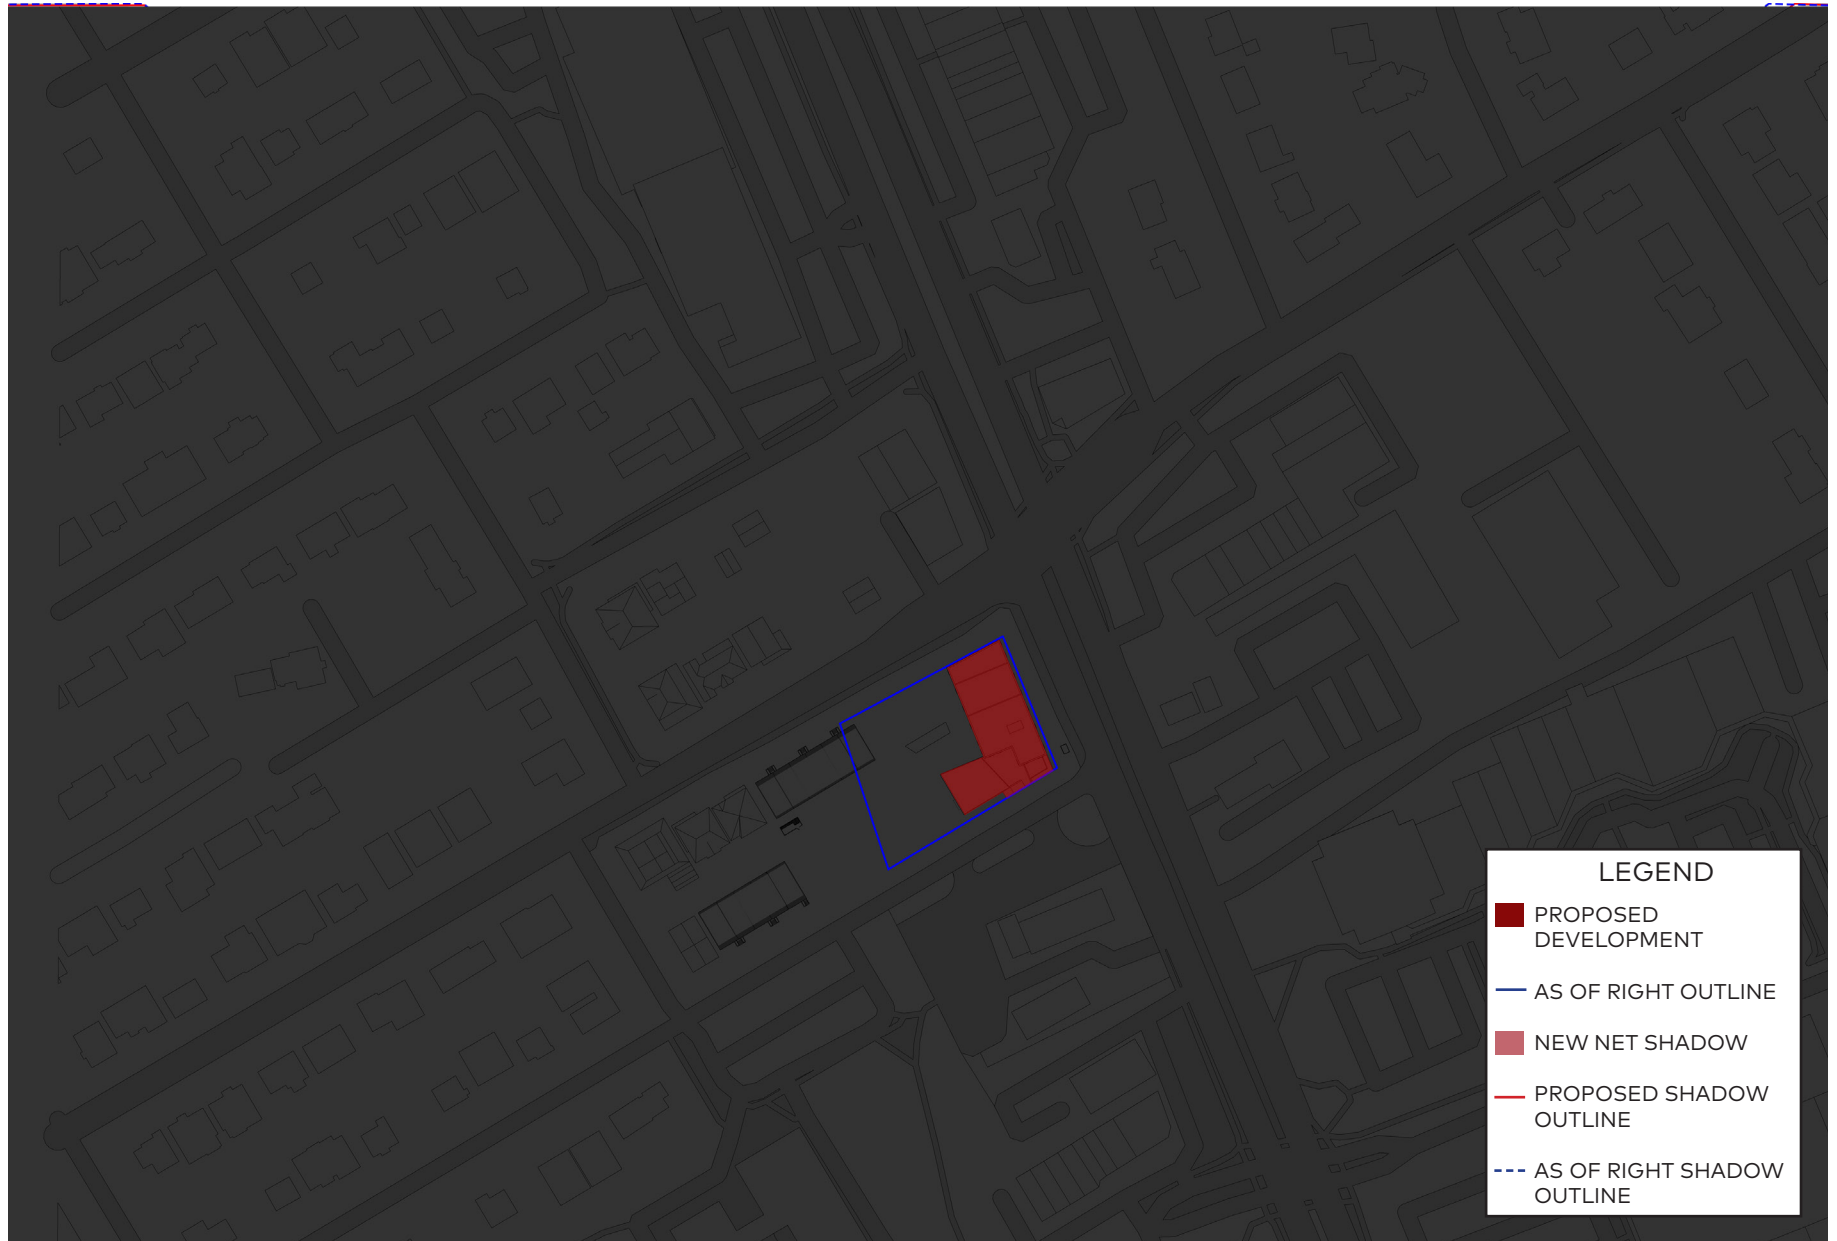

LEGEND

- PROPOSED DEVELOPMENT
- AS OF RIGHT OUTLINE
- NEW NET SHADOW
- PROPOSED SHADOW OUTLINE
- AS OF RIGHT SHADOW OUTLINE

September 21, 7:01pm

December 21, 8am

December 21, 9am

December 21, 10am

December 21, 11am

December 21, 12pm

December 21, 1pm

December 21, 2pm

December 21, 3pm

December 21, 4pm

LEGEND

- PROPOSED DEVELOPMENT
- AS OF RIGHT OUTLINE
- NEW NET SHADOW
- PROPOSED SHADOW OUTLINE
- - - AS OF RIGHT SHADOW OUTLINE

LEGEND

- PROPOSED DEVELOPMENT
- AS OF RIGHT OUTLINE
- NEW NET SHADOW
- PROPOSED SHADOW OUTLINE
- - - AS OF RIGHT SHADOW OUTLINE