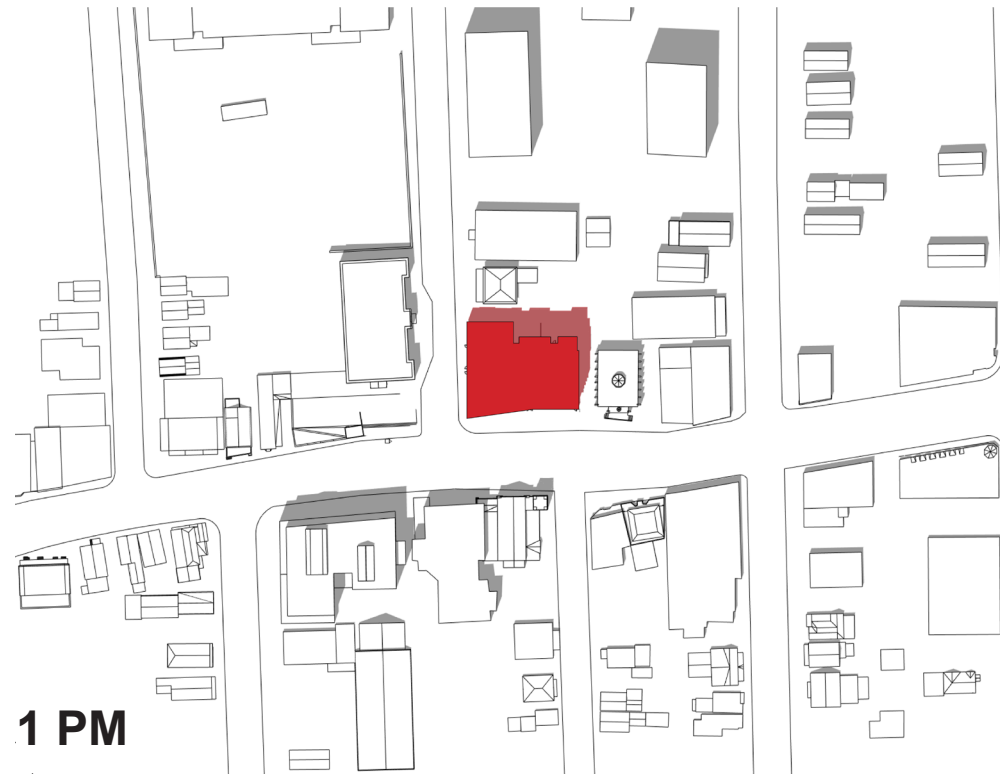

SHADOW ANALYSIS

Summer Solstice - June 21st 8am-8pm