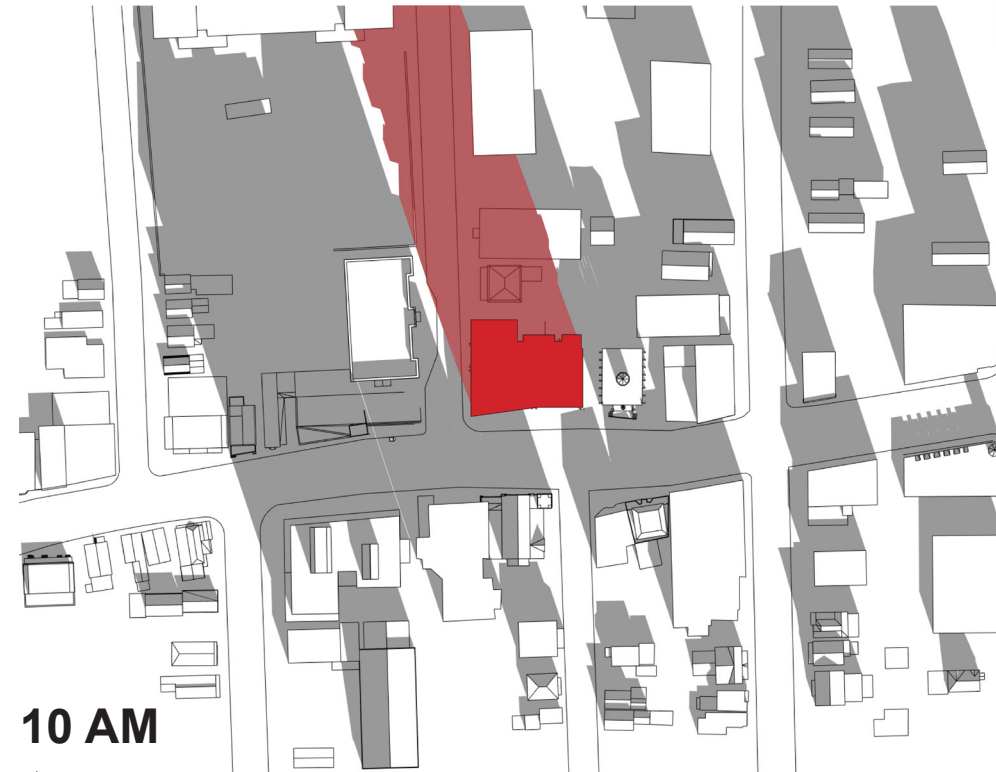

# SHADOW ANALYSIS

Equinoxe - September 21st 8am-6pm

# SHADOW ANALYSIS

Winter Solstice - December 21st 9am-3pm