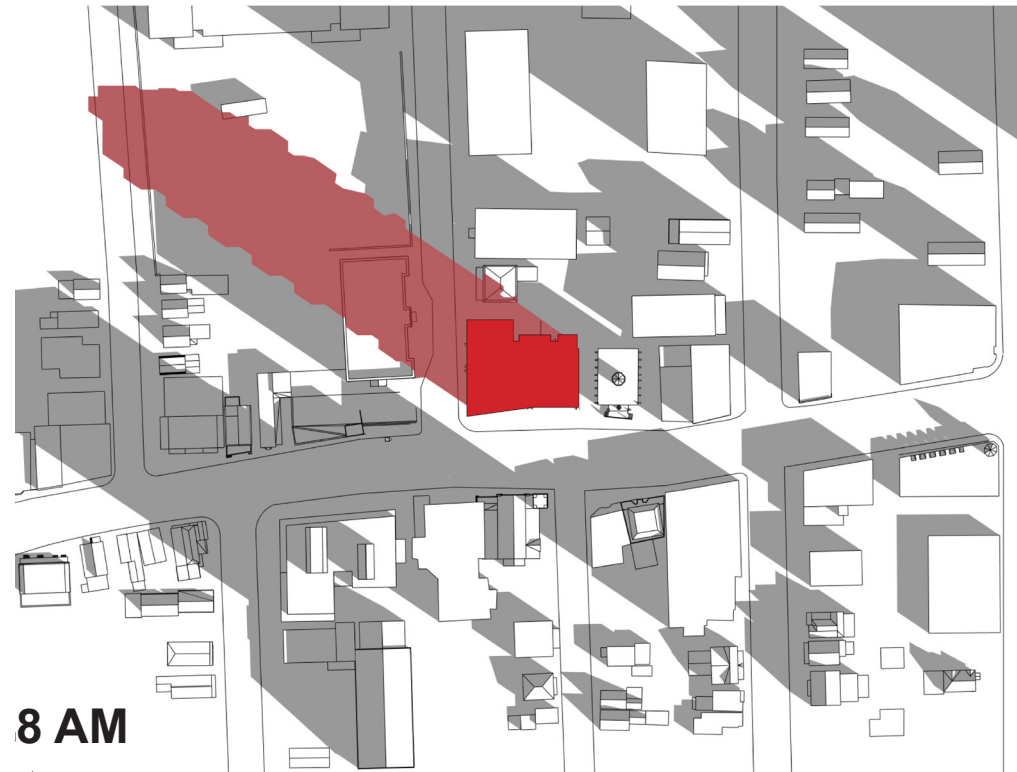

# SHADOW ANALYSIS

Summer Solstice - June 21st 8am-8pm

6 PM

7 PM

8 PM

# SHADOW ANALYSIS

Equinoxe - September 21st 8am-6pm

# SHADOW ANALYSIS

Winter Solstice - December 21st 9am-3pm