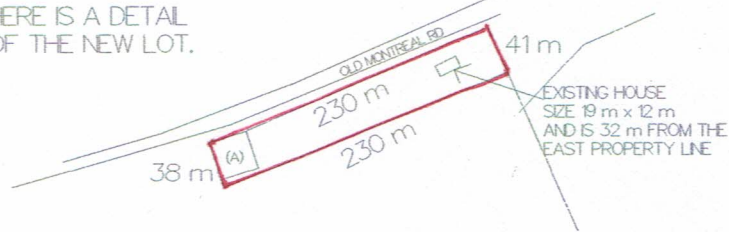

EXISTING LOT

HERE IS A DETAIL OF THE LOT WE WANT TO ENLARGE. SHOWN AS (A) ON THE DRAWING

1814 OLD MONTREAL RD. CON 1 PT LOT 21 OS

LOT ADJUSTMENT

HERE IS A DETAIL OF THE NEW LOT.

WELL:
56 M FROM EAST PL
174 M FROM WEST PL
19 M FROM NORTH PL
22 M FROM SOUTH PL
SEPTIC:
12 M FROM EAST PL
218 M FROM WEST PL
13 M FROM NORTH PL
28 M FROM SOUTH PL

SKETCH FOR PROPOSED LOT ADJUSTMENT OF 1814 OLD MONTREAL RD.

1814 Old Montreal Road Geo Ottawa Info.

1858 Old Montreal Road Geo Ottawa Info.

1814 Old Montreal Road

1858 Old Montreal Road

Dwelling on
1858 Old Montreal Rd.