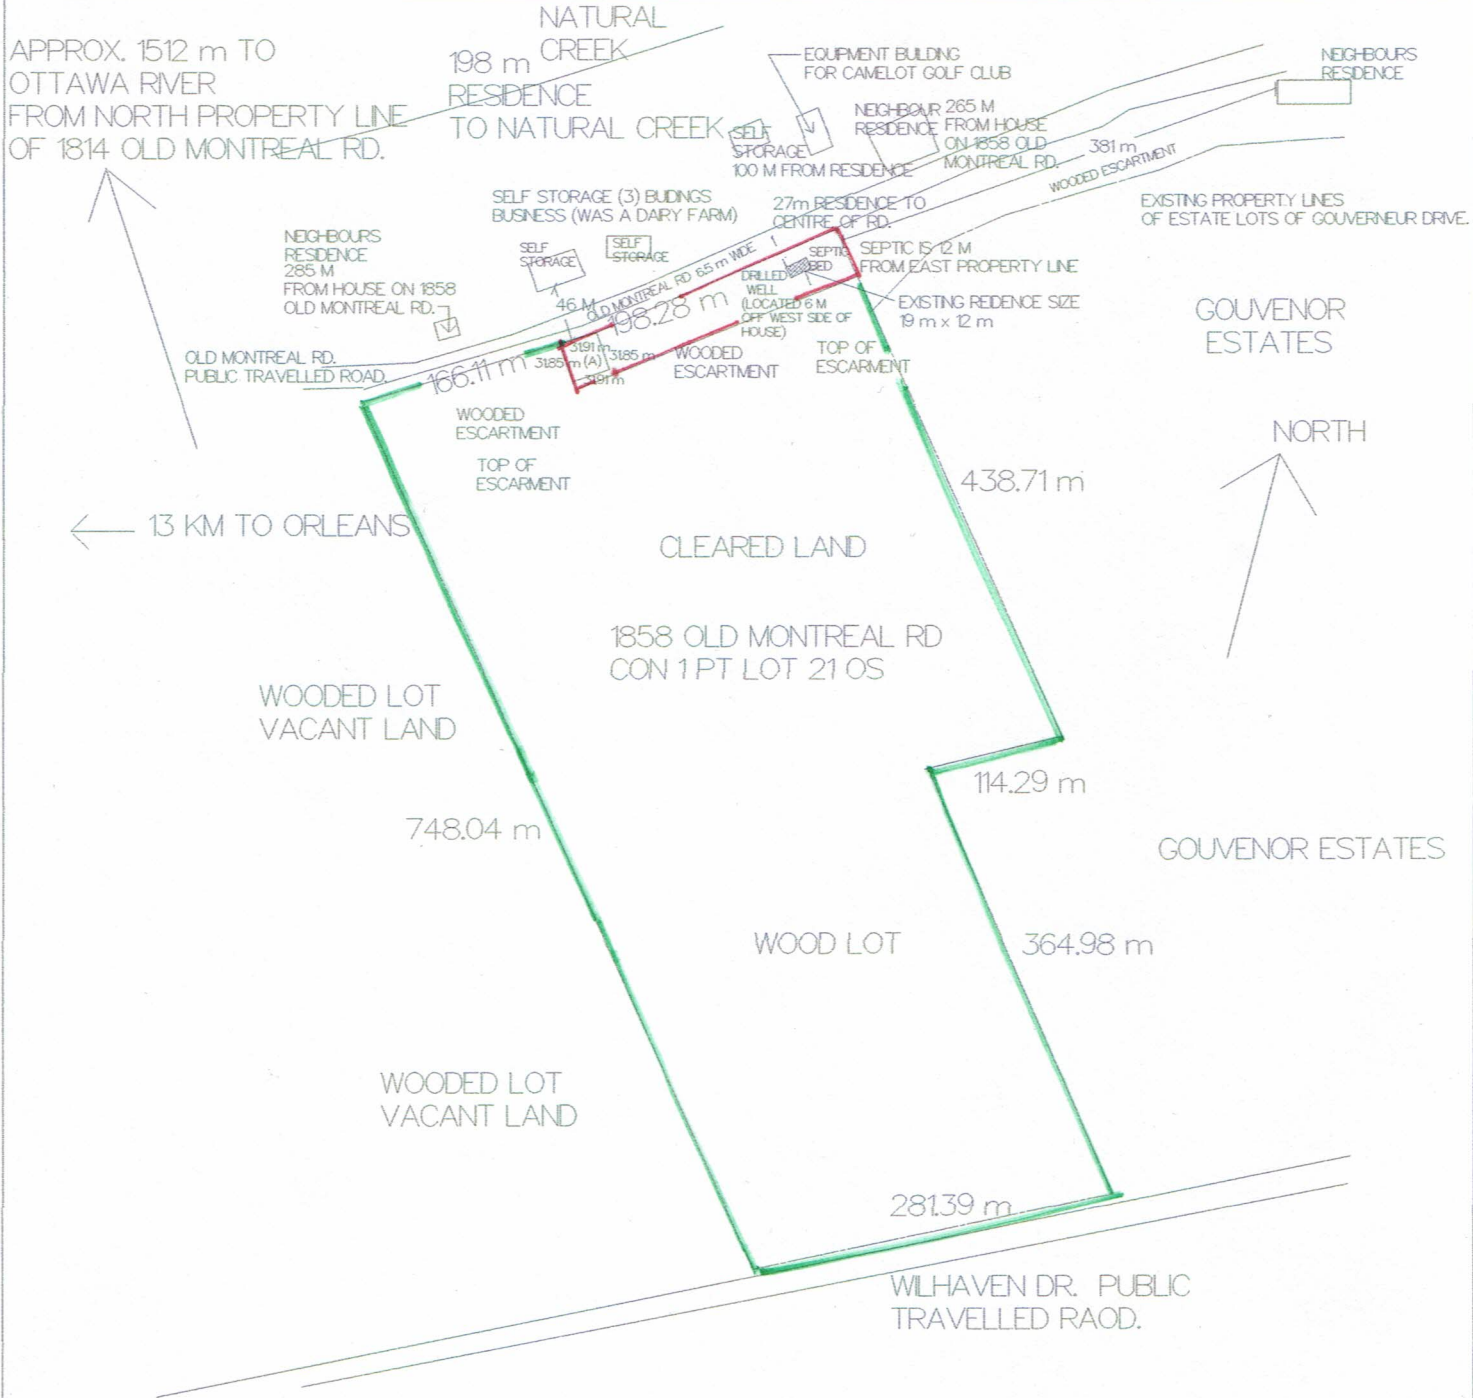

EXISTING LOT

HERE IS A DETAIL OF THE LOT WE WANT TO ENLARGE. SHOWN AS (A) ON THE DRAWING

1814 OLD MONTREAL RD. CON 1 PT LOT 21 OS

LOT ADJUSTMENT

HERE IS A DETAIL OF THE NEW LOT.

WELL:
56 M FROM EAST PL
174 M FROM WEST PL
19 M FROM NORTH PL
22 M FROM SOUTH PL
SEPTIC:
12 M FROM EAST PL
218 M FROM WEST PL
13 M FROM NORTH PL
28 M FROM SOUTH PL

SKETCH FOR PROPOSED LOT ADJUSTMENT OF 1814 OLD MONTREAL RD.

1814 Old Montreal Road Geo Ottawa Info.

1858 Old Montreal Road Geo Ottawa Info.

1814 Old Montreal Road

1858 Old Montreal Road

Dwelling on
1858 Old Montreal Rd.

1814 Old Montreal Road

Dwelling on 1858 Old Montreal Road