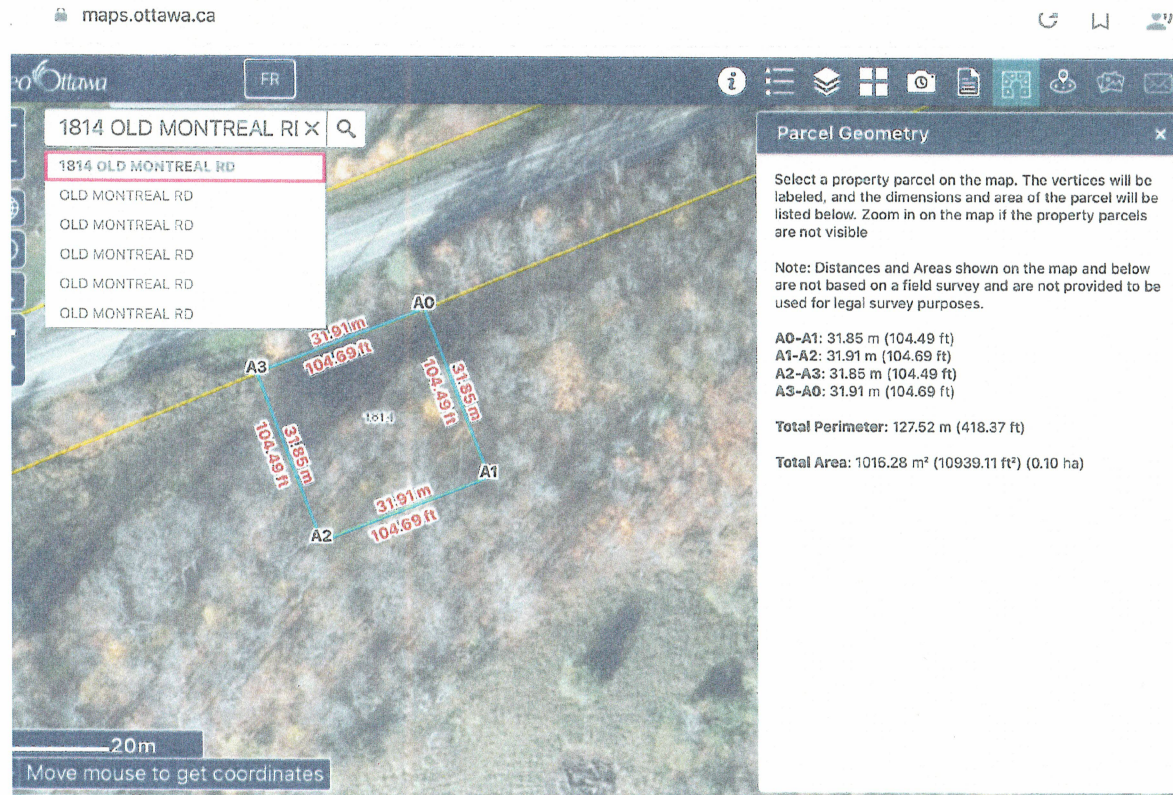

EXISTING LOT

HERE IS A DETAIL OF THE LOT WE WANT TO ENLARGE. SHOWN AS (A) ON THE DRAWING

1814 OLD MONTREAL RD. CON 1 PT LOT 21 OS

LOT ADJUSTMENT

HERE IS A DETAIL OF THE NEW LOT.

WELL:
56 M FROM EAST PL
174 M FROM WEST PL
19 M FROM NORTH PL
22 M FROM SOUTH PL
SEPTIC:
12 M FROM EAST PL
218 M FROM WEST PL
13 M FROM NORTH PL
28 M FROM SOUTH PL

SKETCH FOR PROPOSED LOT ADJUSTMENT OF 1814 OLD MONTREAL RD.

1814 Old Montreal Road Geo Ottawa Info.

1858 Old Montreal Road Geo Ottawa Info.

1814 Old Montreal Road

1858 Old Montreal Road

Dwelling on
1858 Old Montreal Rd.

1814 Old Montreal Road

Dwelling on 1858 Old Montreal Road