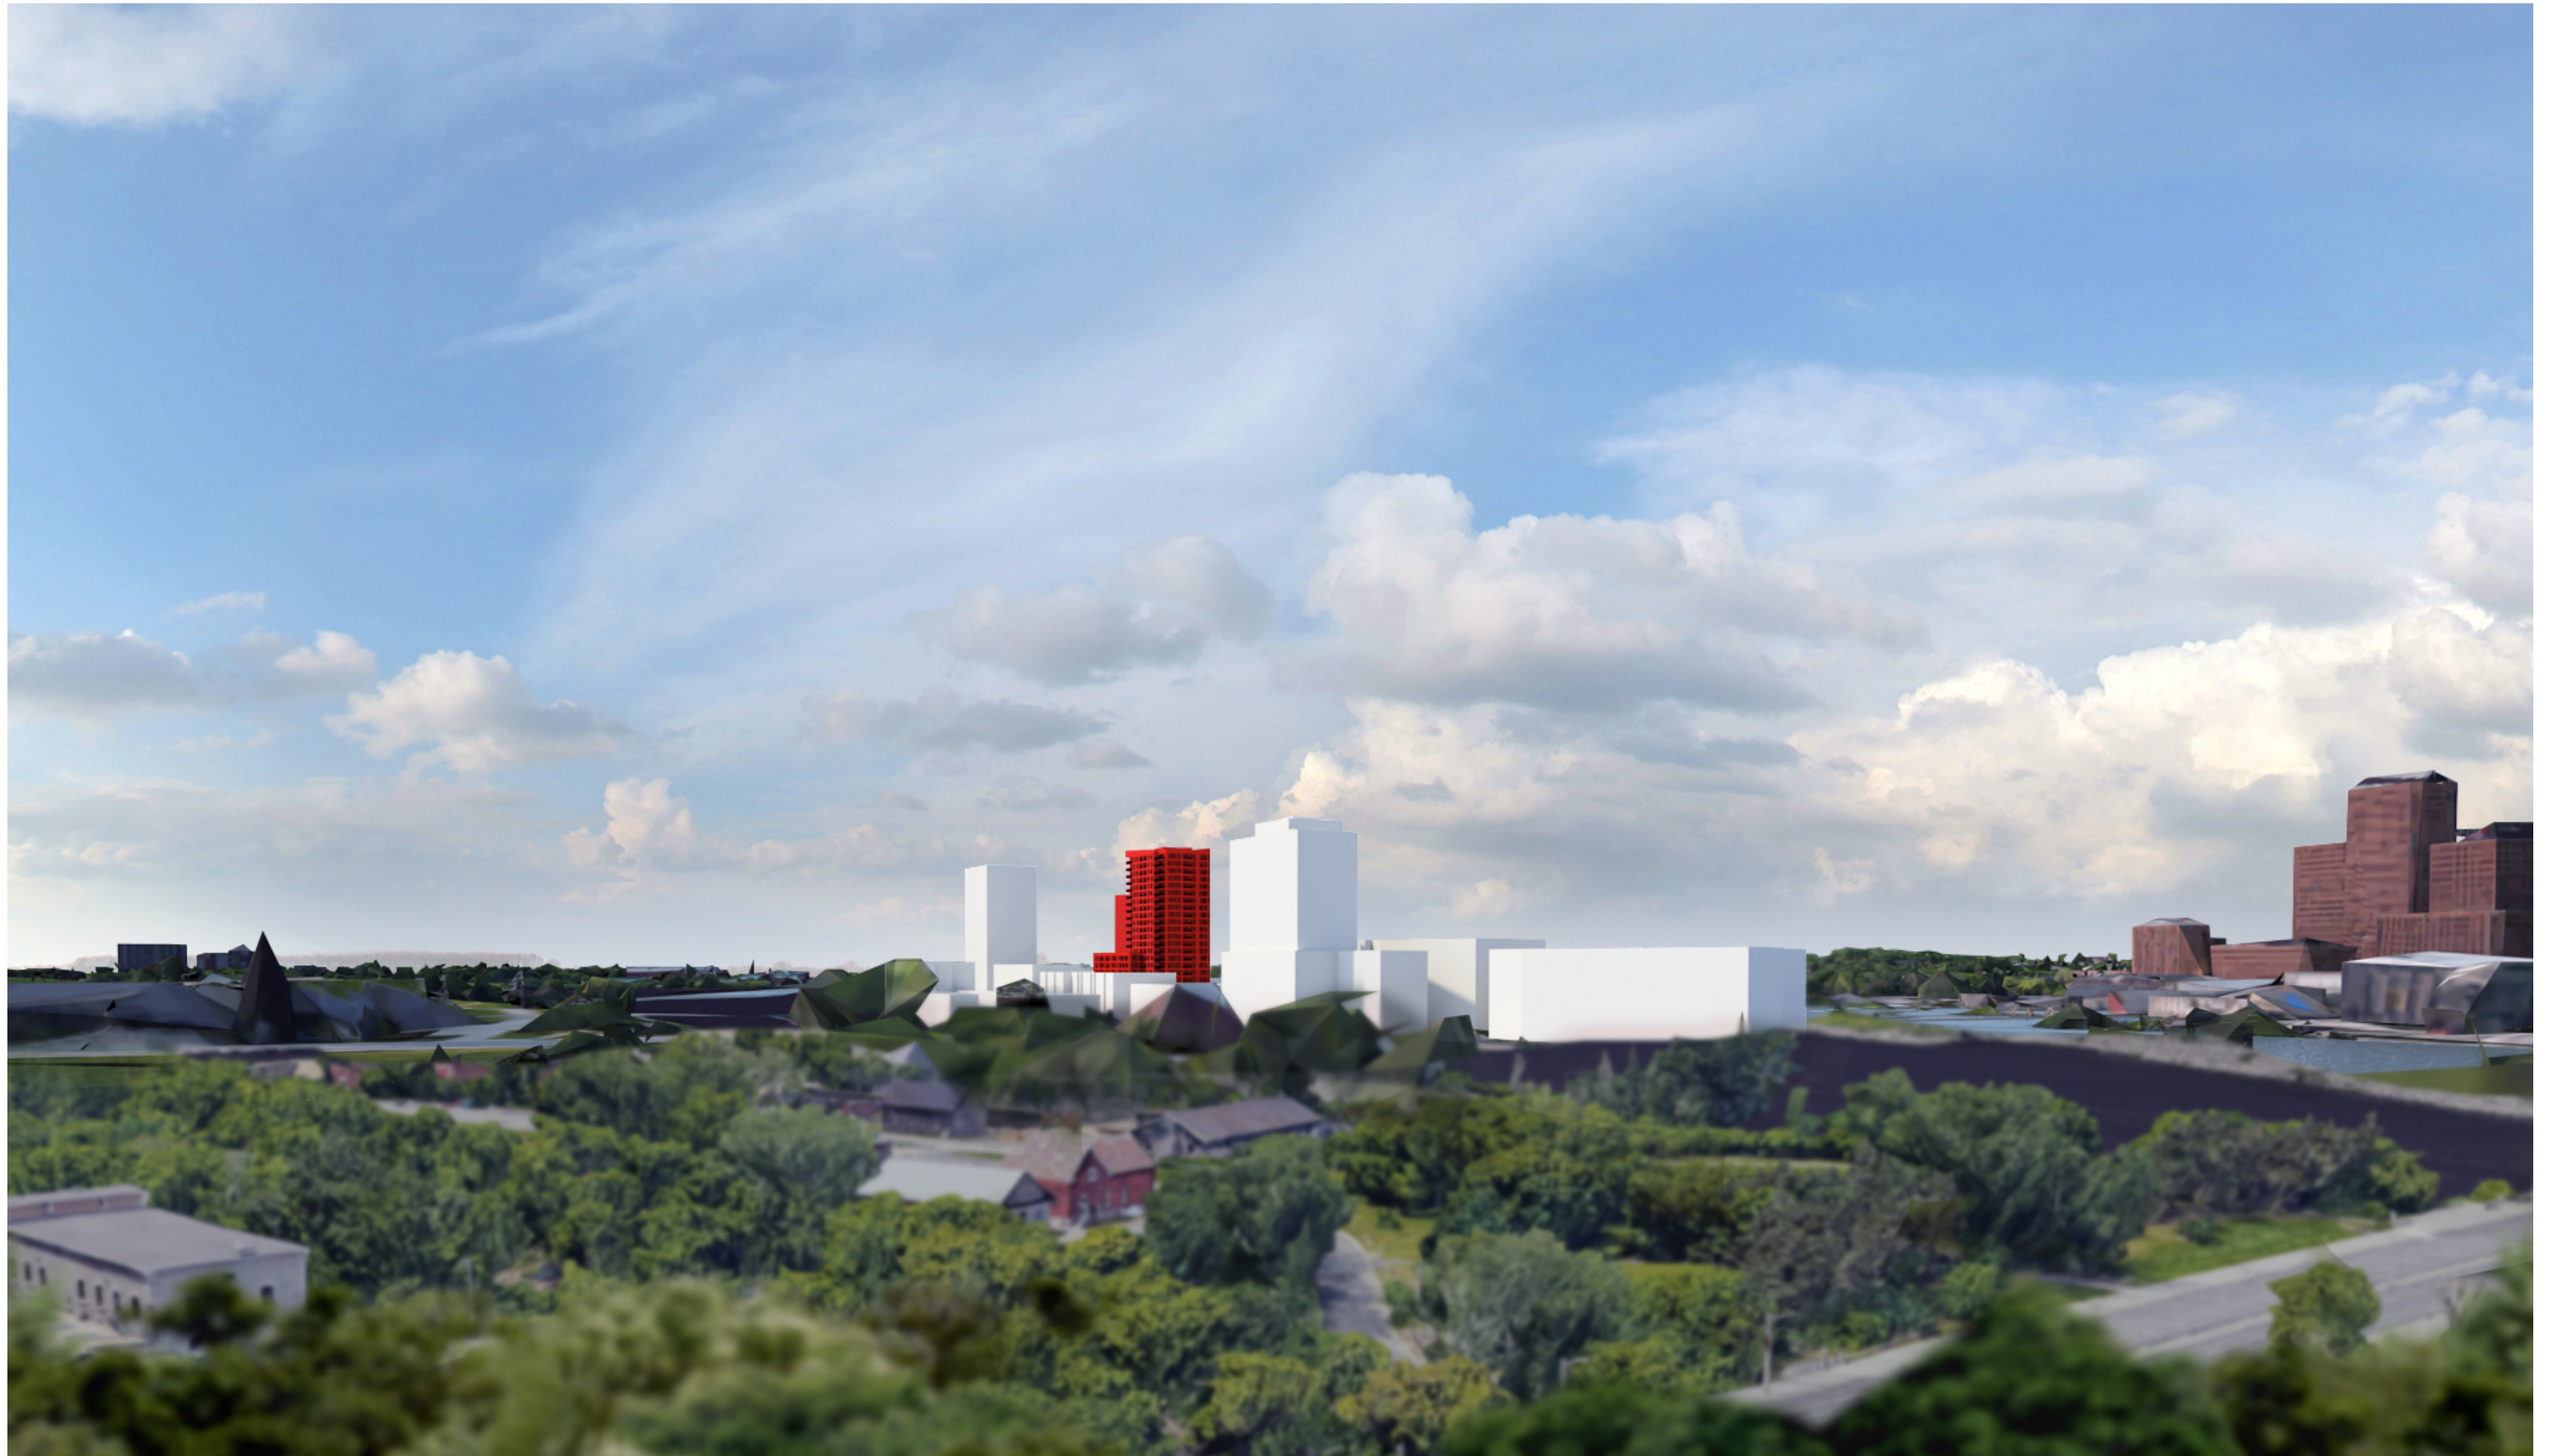

NEUF 
ARCHITECT(E)S

ZIBI BLOCK 204 HIGH-RISE CONDOMINIUM

NCC VIEW STUDY

315 MIWATE PRIVATE
OTTAWA, ON
PROJECT 12791
APRIL 21ST, 2022

NCC VIEWS | AERIAL PLAN

VIEW A - VIEW FROM SUMMER PAVILLION

VIEW A - VIEW FROM SUMMER PAVILLION (ZOOM)

VIEW B - VIEW FROM PORTAGE BRIDGE

VIEW C - AERIAL VIEW FROM NORTH

VIEW D - VIEW FROM PARC DES PORTAGEURS

VIEW D - VIEW FROM PARC DES PORTAGEURS (ZOOM)

VIEW E - VIEW FROM CHAMPLAIN BRIDGE

VIEW E - VIEW FROM CHAMPLAIN BRIDGE (ZOOM)