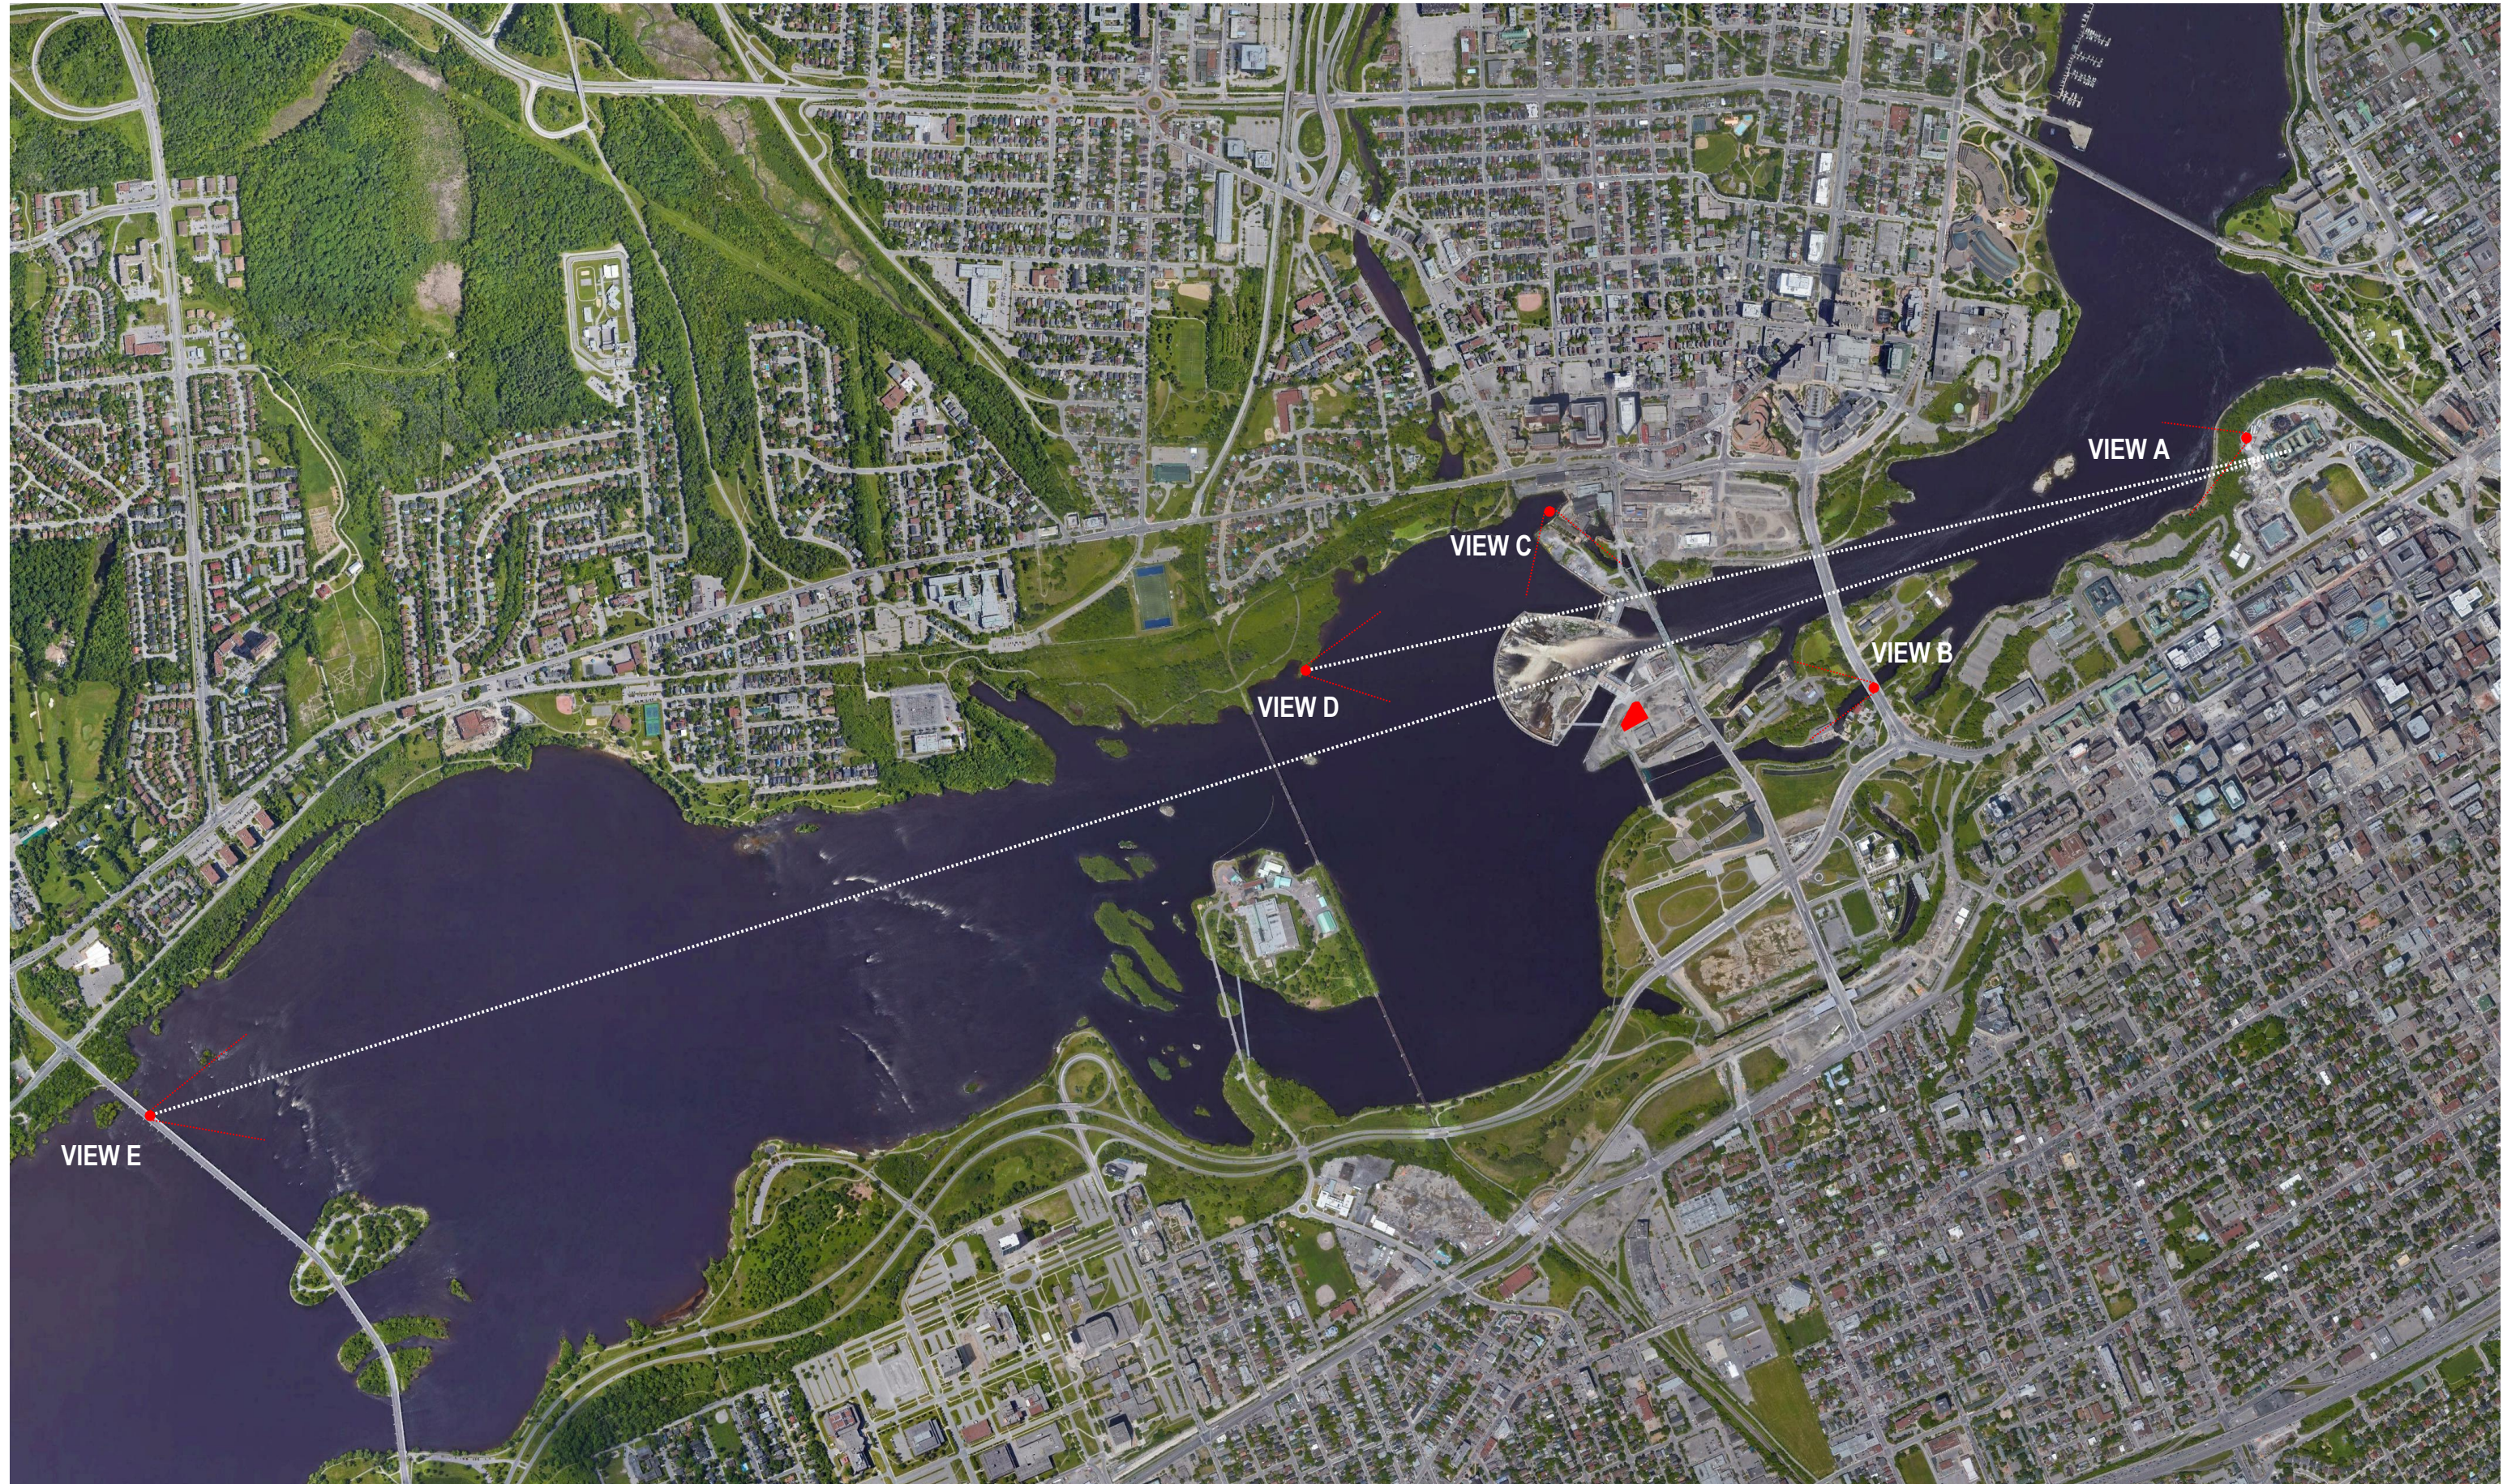

NEUF 
ARCHITECT(E)S

ZIBI BLOCK 204 HIGH-RISE CONDOMINIUM

NCC VIEW STUDY

315 MIWATE PRIVATE
OTTAWA, ON
PROJECT 12791
APRIL 21ST, 2022

NCC VIEWS | AERIAL PLAN

VIEW A - VIEW FROM SUMMER PAVILLION

VIEW A - VIEW FROM SUMMER PAVILLION (ZOOM)

VIEW B - VIEW FROM PORTAGE BRIDGE

VIEW C - AERIAL VIEW FROM NORTH

VIEW D - VIEW FROM PARC DES PORTAGEURS

VIEW D - VIEW FROM PARC DES PORTAGEURS (ZOOM)

VIEW E - VIEW FROM CHAMPLAIN BRIDGE

VIEW E - VIEW FROM CHAMPLAIN BRIDGE (ZOOM)