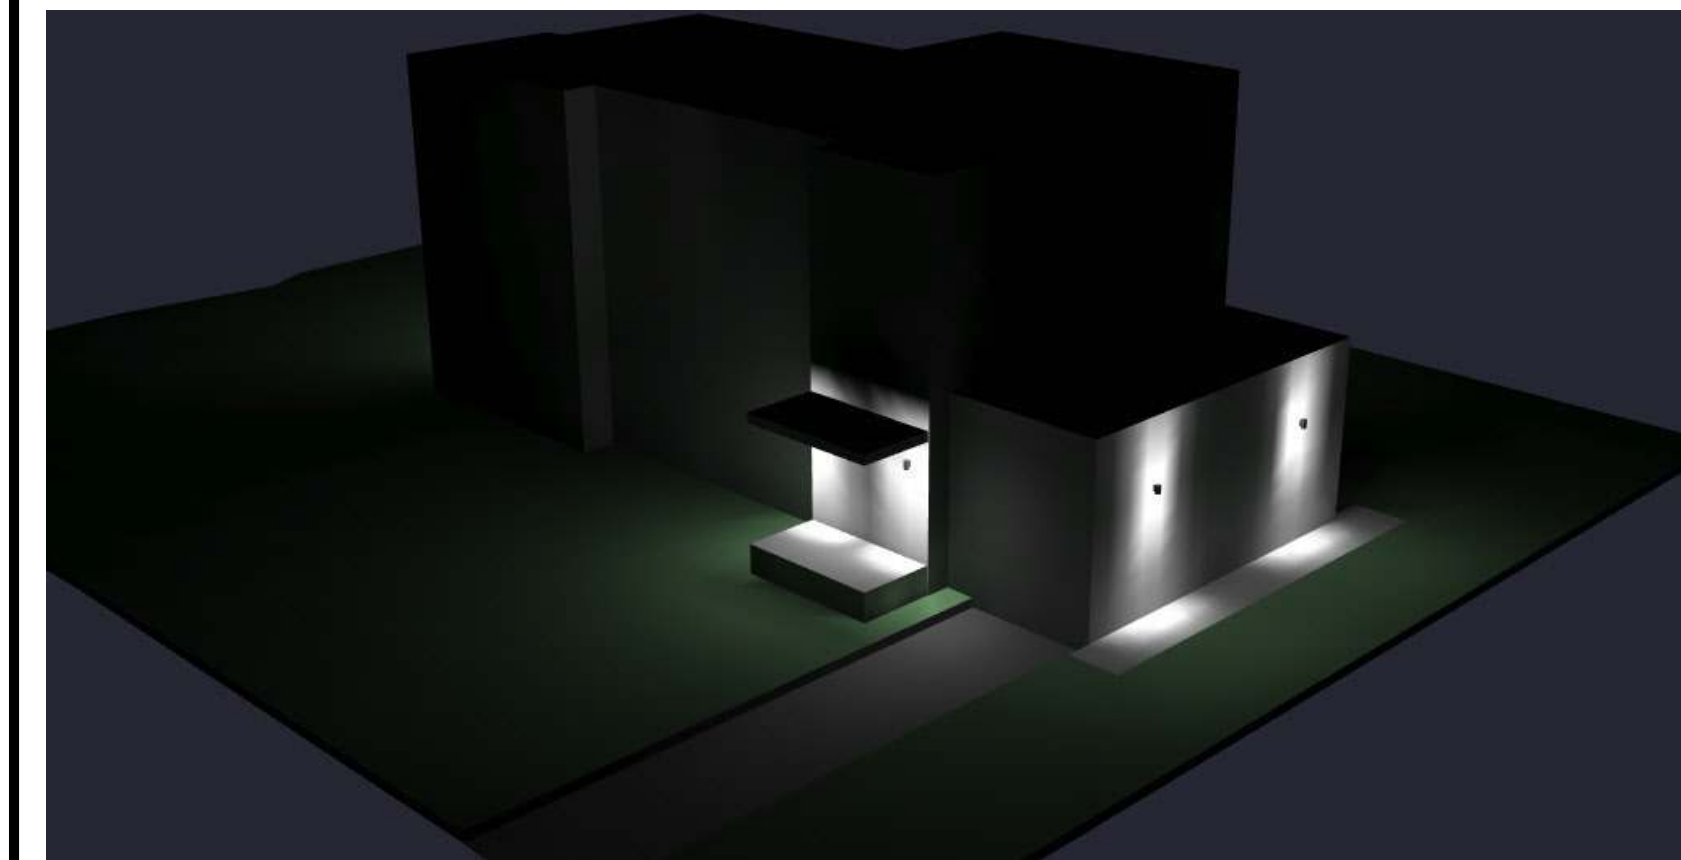

MVP LIGHTING
Liam Beck
em: liam@mvp-lighting.ca
ph: 613-601-2042

Drawn By:
Checked By:
Date: 3/1/2022
Scale:

3 BASSANO
MVPLDX20729A

General Information

Material number	84002A
Type	wall light
Product segment	Outdoor
Theme	sonstige / nicht zuordenbar

Dimensions

Article Height (in inch)	7.13
Article Width (in inch)	4.29
Net Weight	0.75 Kilogram
Article Overhang (in inch)	3.86

Technical Information

Protection Class	1
max. Wattage (1)	2X50W

Illuminant 1

Illuminant Type (1)	GU10
Illuminant incl. (1)	Exclusive
Socket Type (1)	GU10