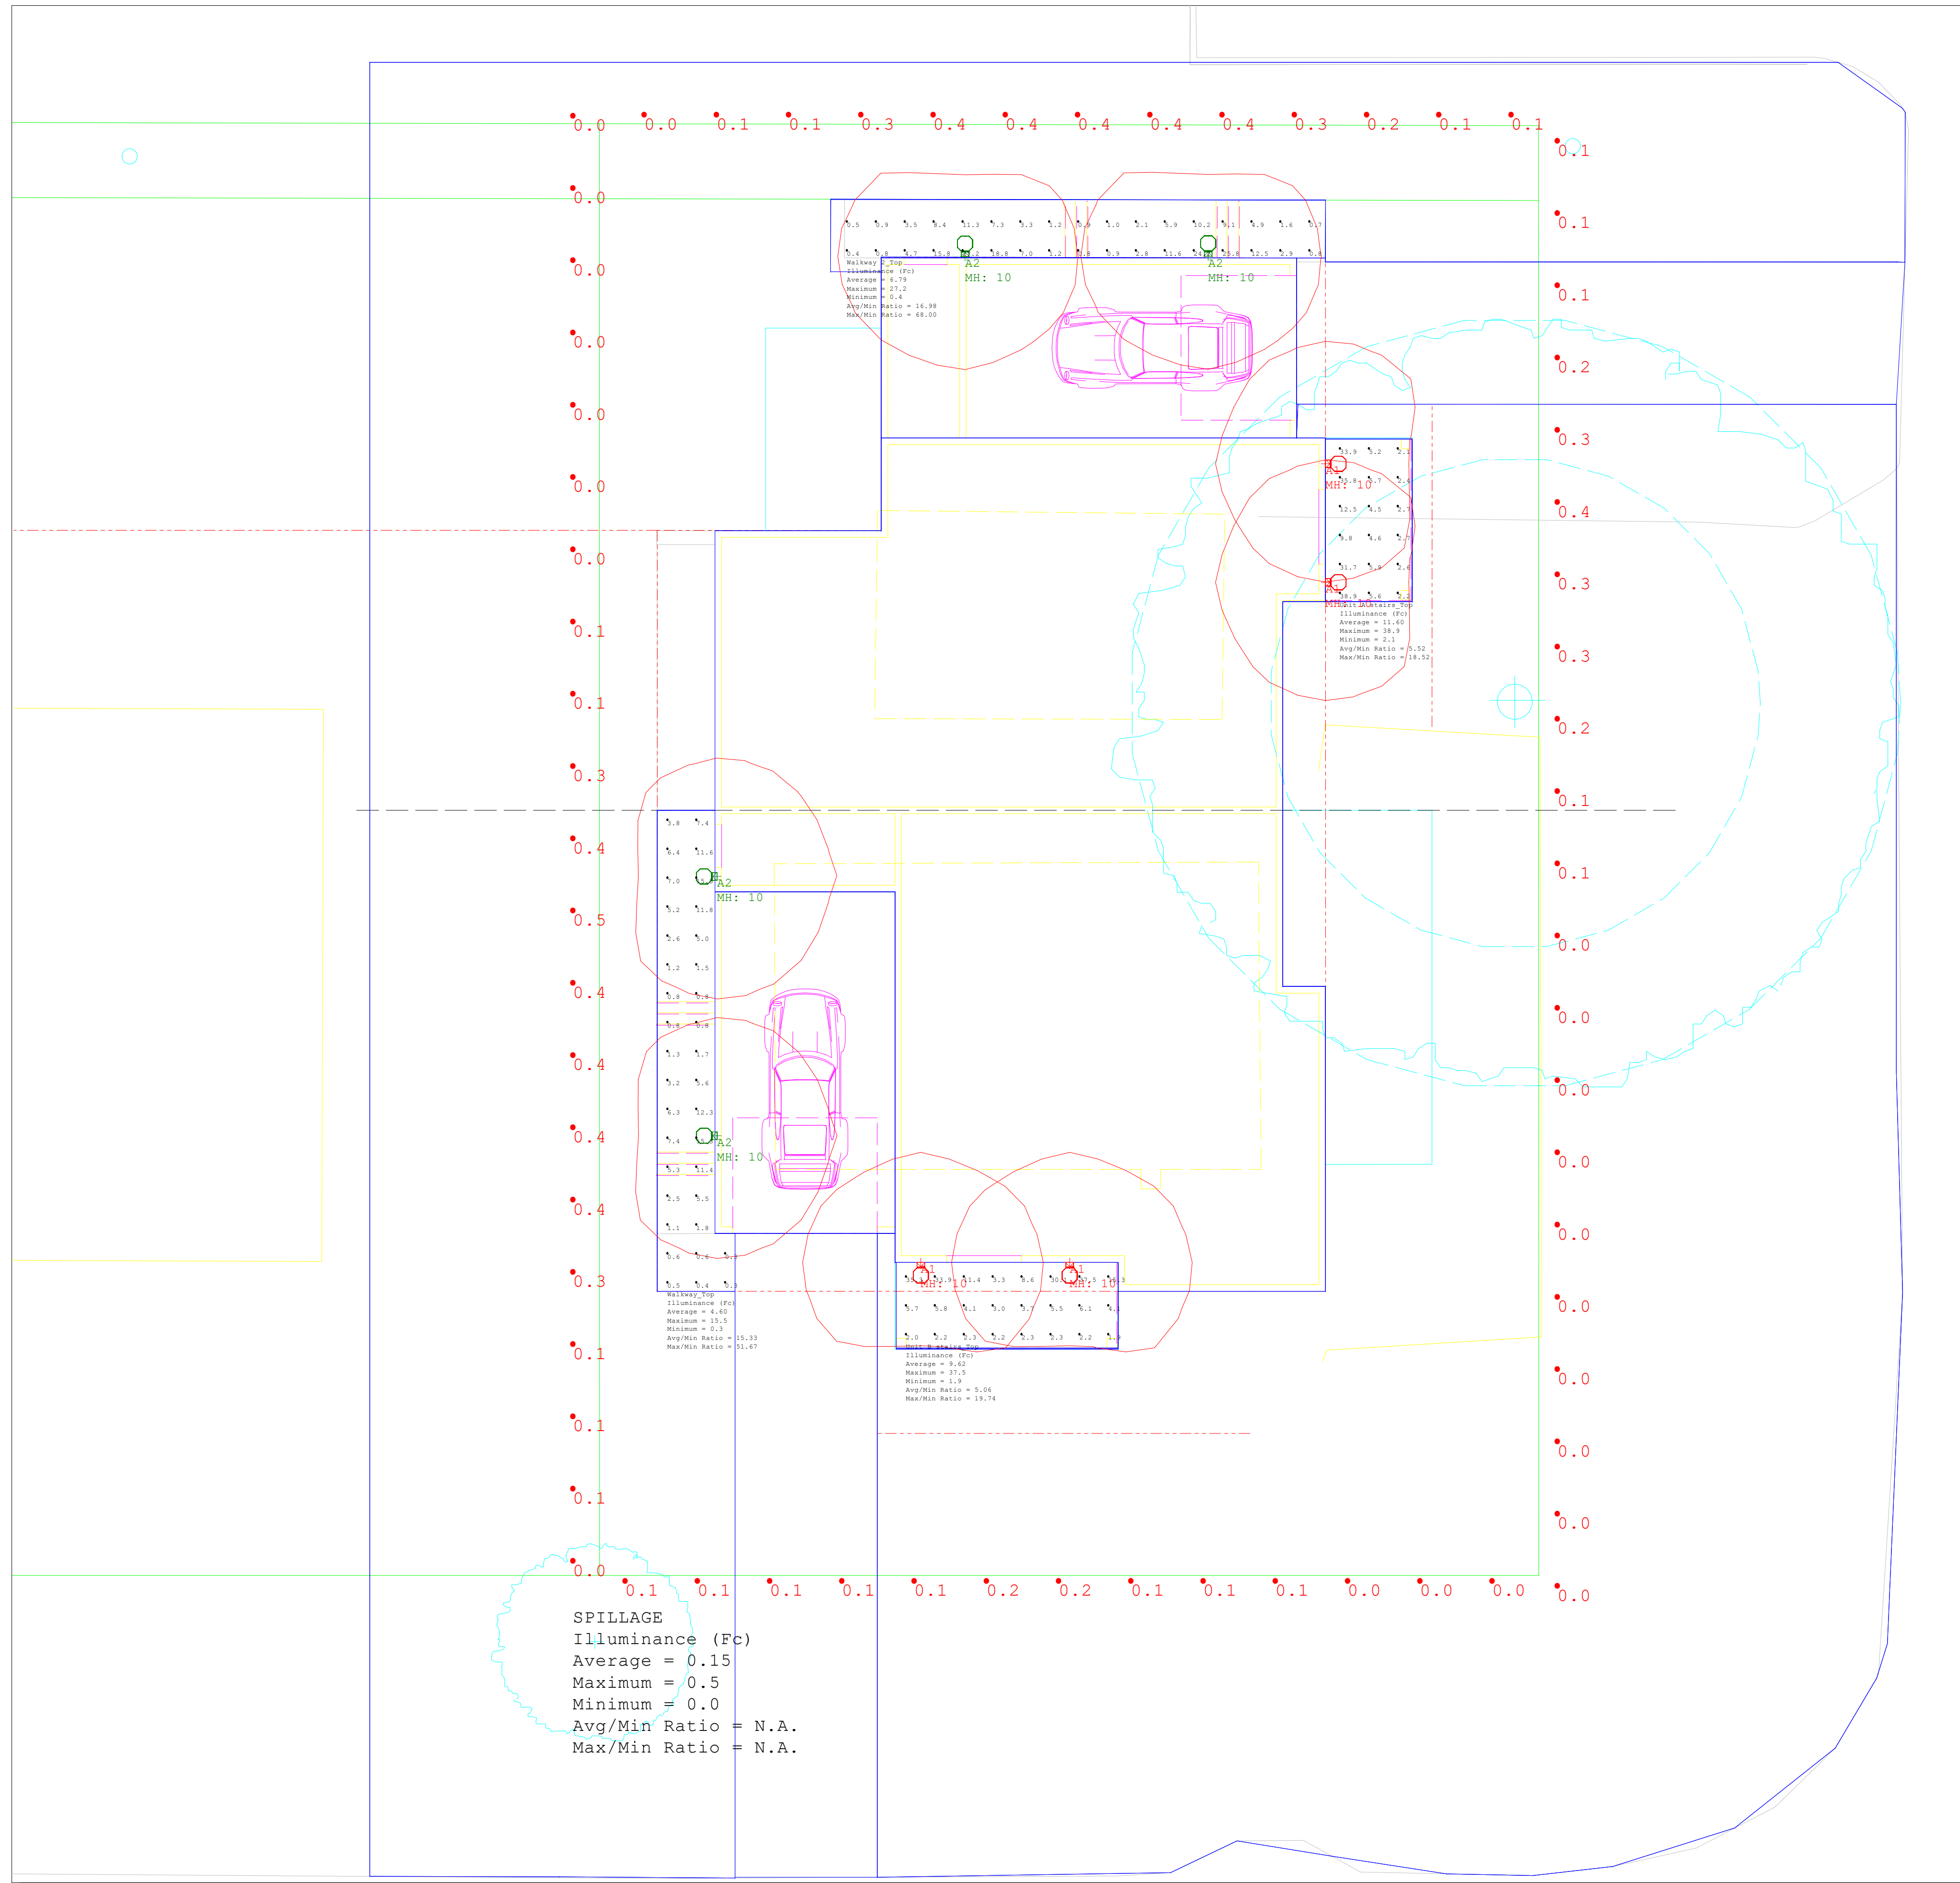

Karl Brown

MVP LIGHTING
Liam Beck
em: liam@mvp-lighting.ca
ph: 613-601-2042

Drawn By:
Checked By:
Date: 3/1/2022
Scale:

3 BASSANO
MVPLDX20729A

General Information

Material number	84002A
Type	wall light
Product segment	Outdoor
Theme	sonstige / nicht zuordenbar

Dimensions

Article Height (in inch)	7.13
Article Width (in inch)	4.29
Net Weight	0.75 Kilogram
Article Overhang (in inch)	3.86

Technical Information

Protection Class	1
max. Wattage (1)	2X50W

Illuminant 1

Illuminant Type (1)	GU10
Illuminant incl. (1)	Exclusive
Socket Type (1)	GU10