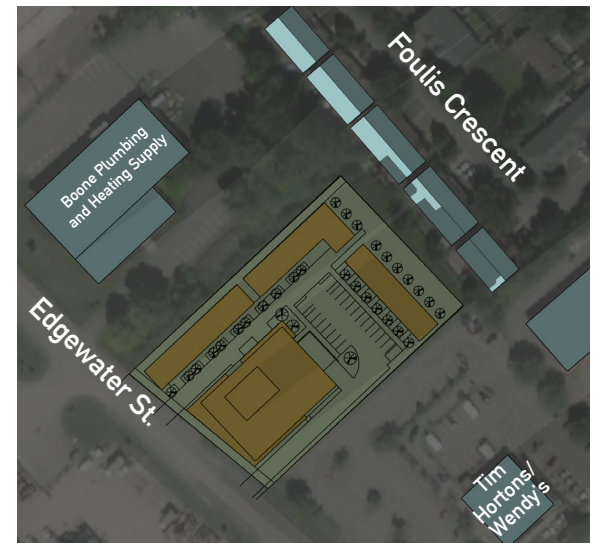

JUN. 21 SUMMER SOLSTICE

8:00 AM

10:00 AM

12:00 PM

2:00 PM

4:00 PM

SEP. 21 EQUINOX

DEC. 21 SUMMER SOLSTICE