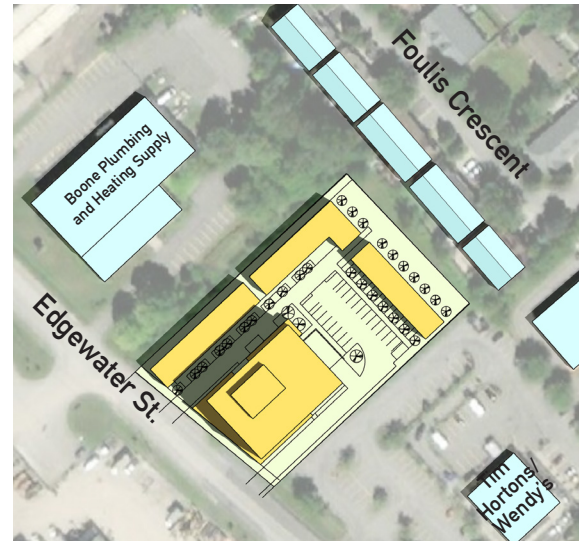

JUN. 21 SUMMER SOLSTICE

8:00 AM

10:00 AM

12:00 PM

2:00 PM

4:00 PM

SEP. 21 EQUINOX

DEC. 21 SUMMER SOLSTICE