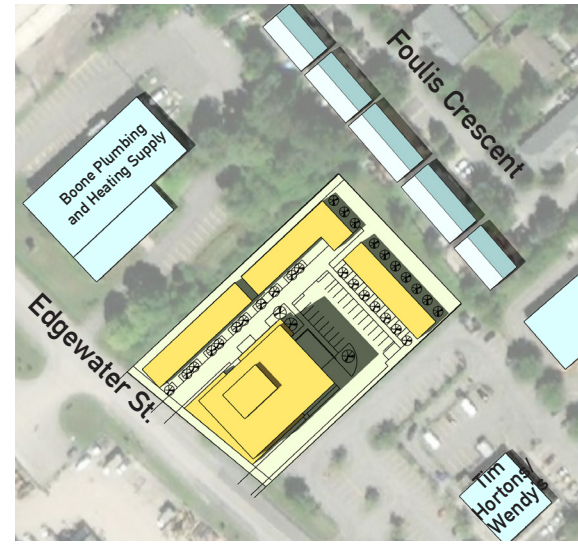

JUN. 21 SUMMER SOLSTICE

8:00 AM

10:00 AM

12:00 PM

2:00 PM

4:00 PM

SEP. 21 EQUINOX

DEC. 21 SUMMER SOLSTICE