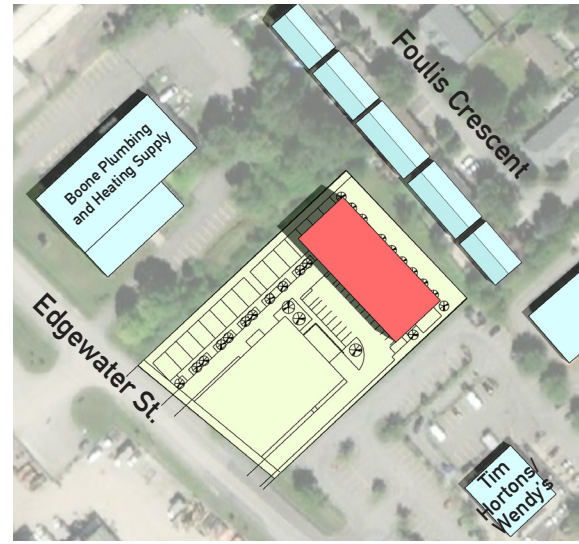

JUN. 21 SUMMER SOLSTICE

8:00 AM

10:00 AM

12:00 PM

2:00 PM

4:00 PM

SEP. 21 EQUINOX

DEC. 21 SUMMER SOLSTICE