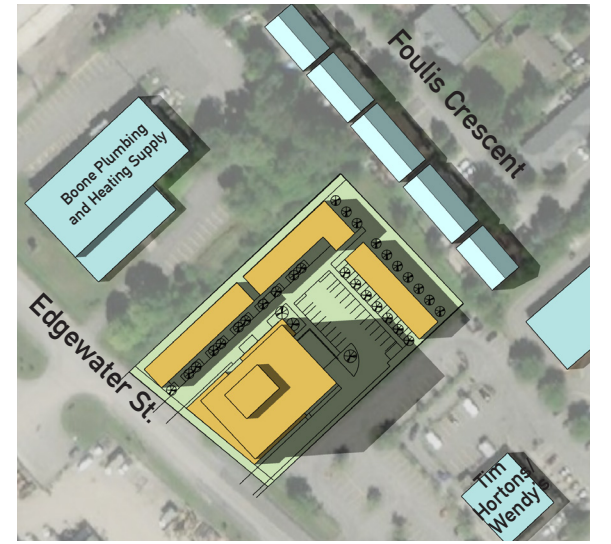

JUN. 21 SUMMER SOLSTICE

8:00 AM

10:00 AM

12:00 PM

2:00 PM

4:00 PM

SEP. 21 EQUINOX

DEC. 21 SUMMER SOLSTICE