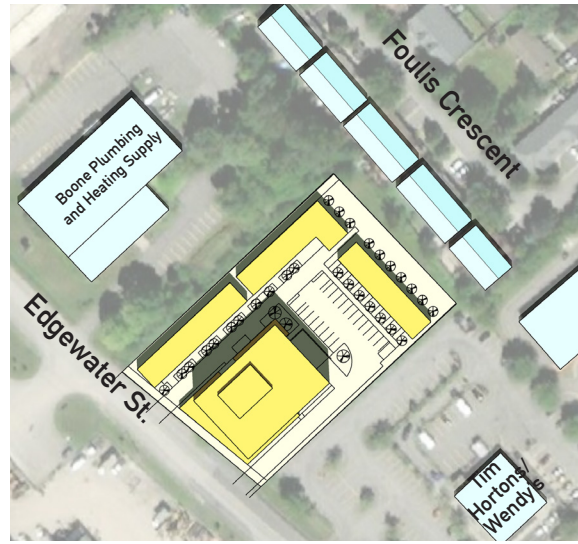

JUN. 21 SUMMER SOLSTICE

8:00 AM

10:00 AM

12:00 PM

2:00 PM

4:00 PM

SEP. 21 EQUINOX

DEC. 21 SUMMER SOLSTICE