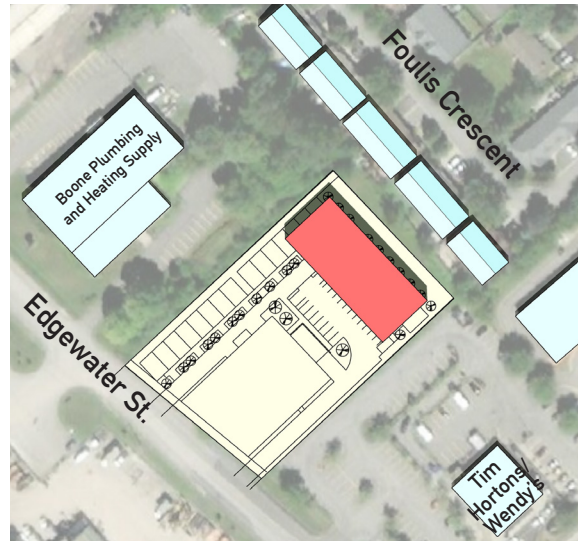

JUN. 21 SUMMER SOLSTICE

8:00 AM

10:00 AM

12:00 PM

2:00 PM

4:00 PM

SEP. 21 EQUINOX

DEC. 21 SUMMER SOLSTICE