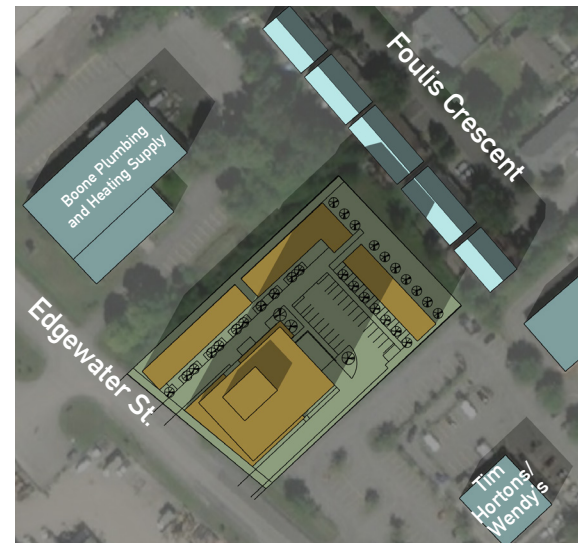

JUN. 21 SUMMER SOLSTICE

8:00 AM

10:00 AM

12:00 PM

2:00 PM

4:00 PM

SEP. 21 EQUINOX

DEC. 21 SUMMER SOLSTICE