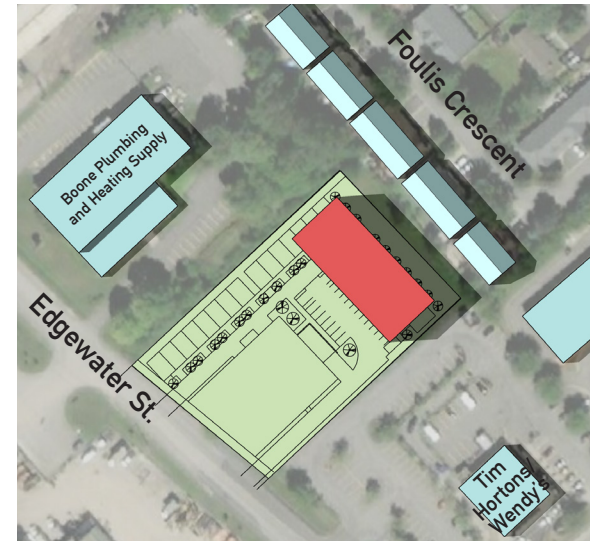

JUN. 21 SUMMER SOLSTICE

8:00 AM

10:00 AM

12:00 PM

2:00 PM

4:00 PM

SEP. 21 EQUINOX

DEC. 21 SUMMER SOLSTICE