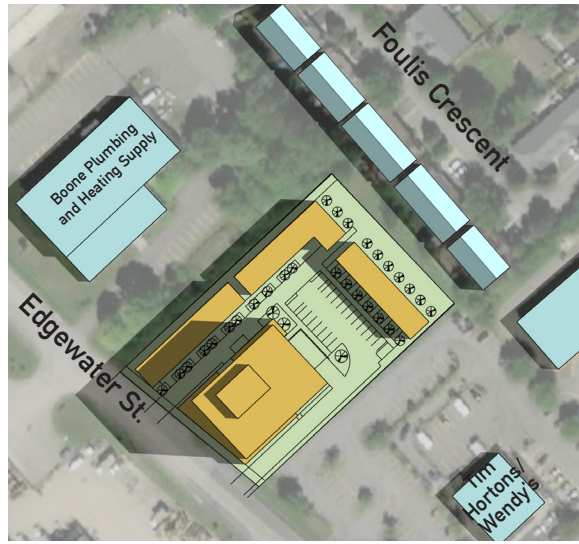

JUN. 21 SUMMER SOLSTICE

8:00 AM