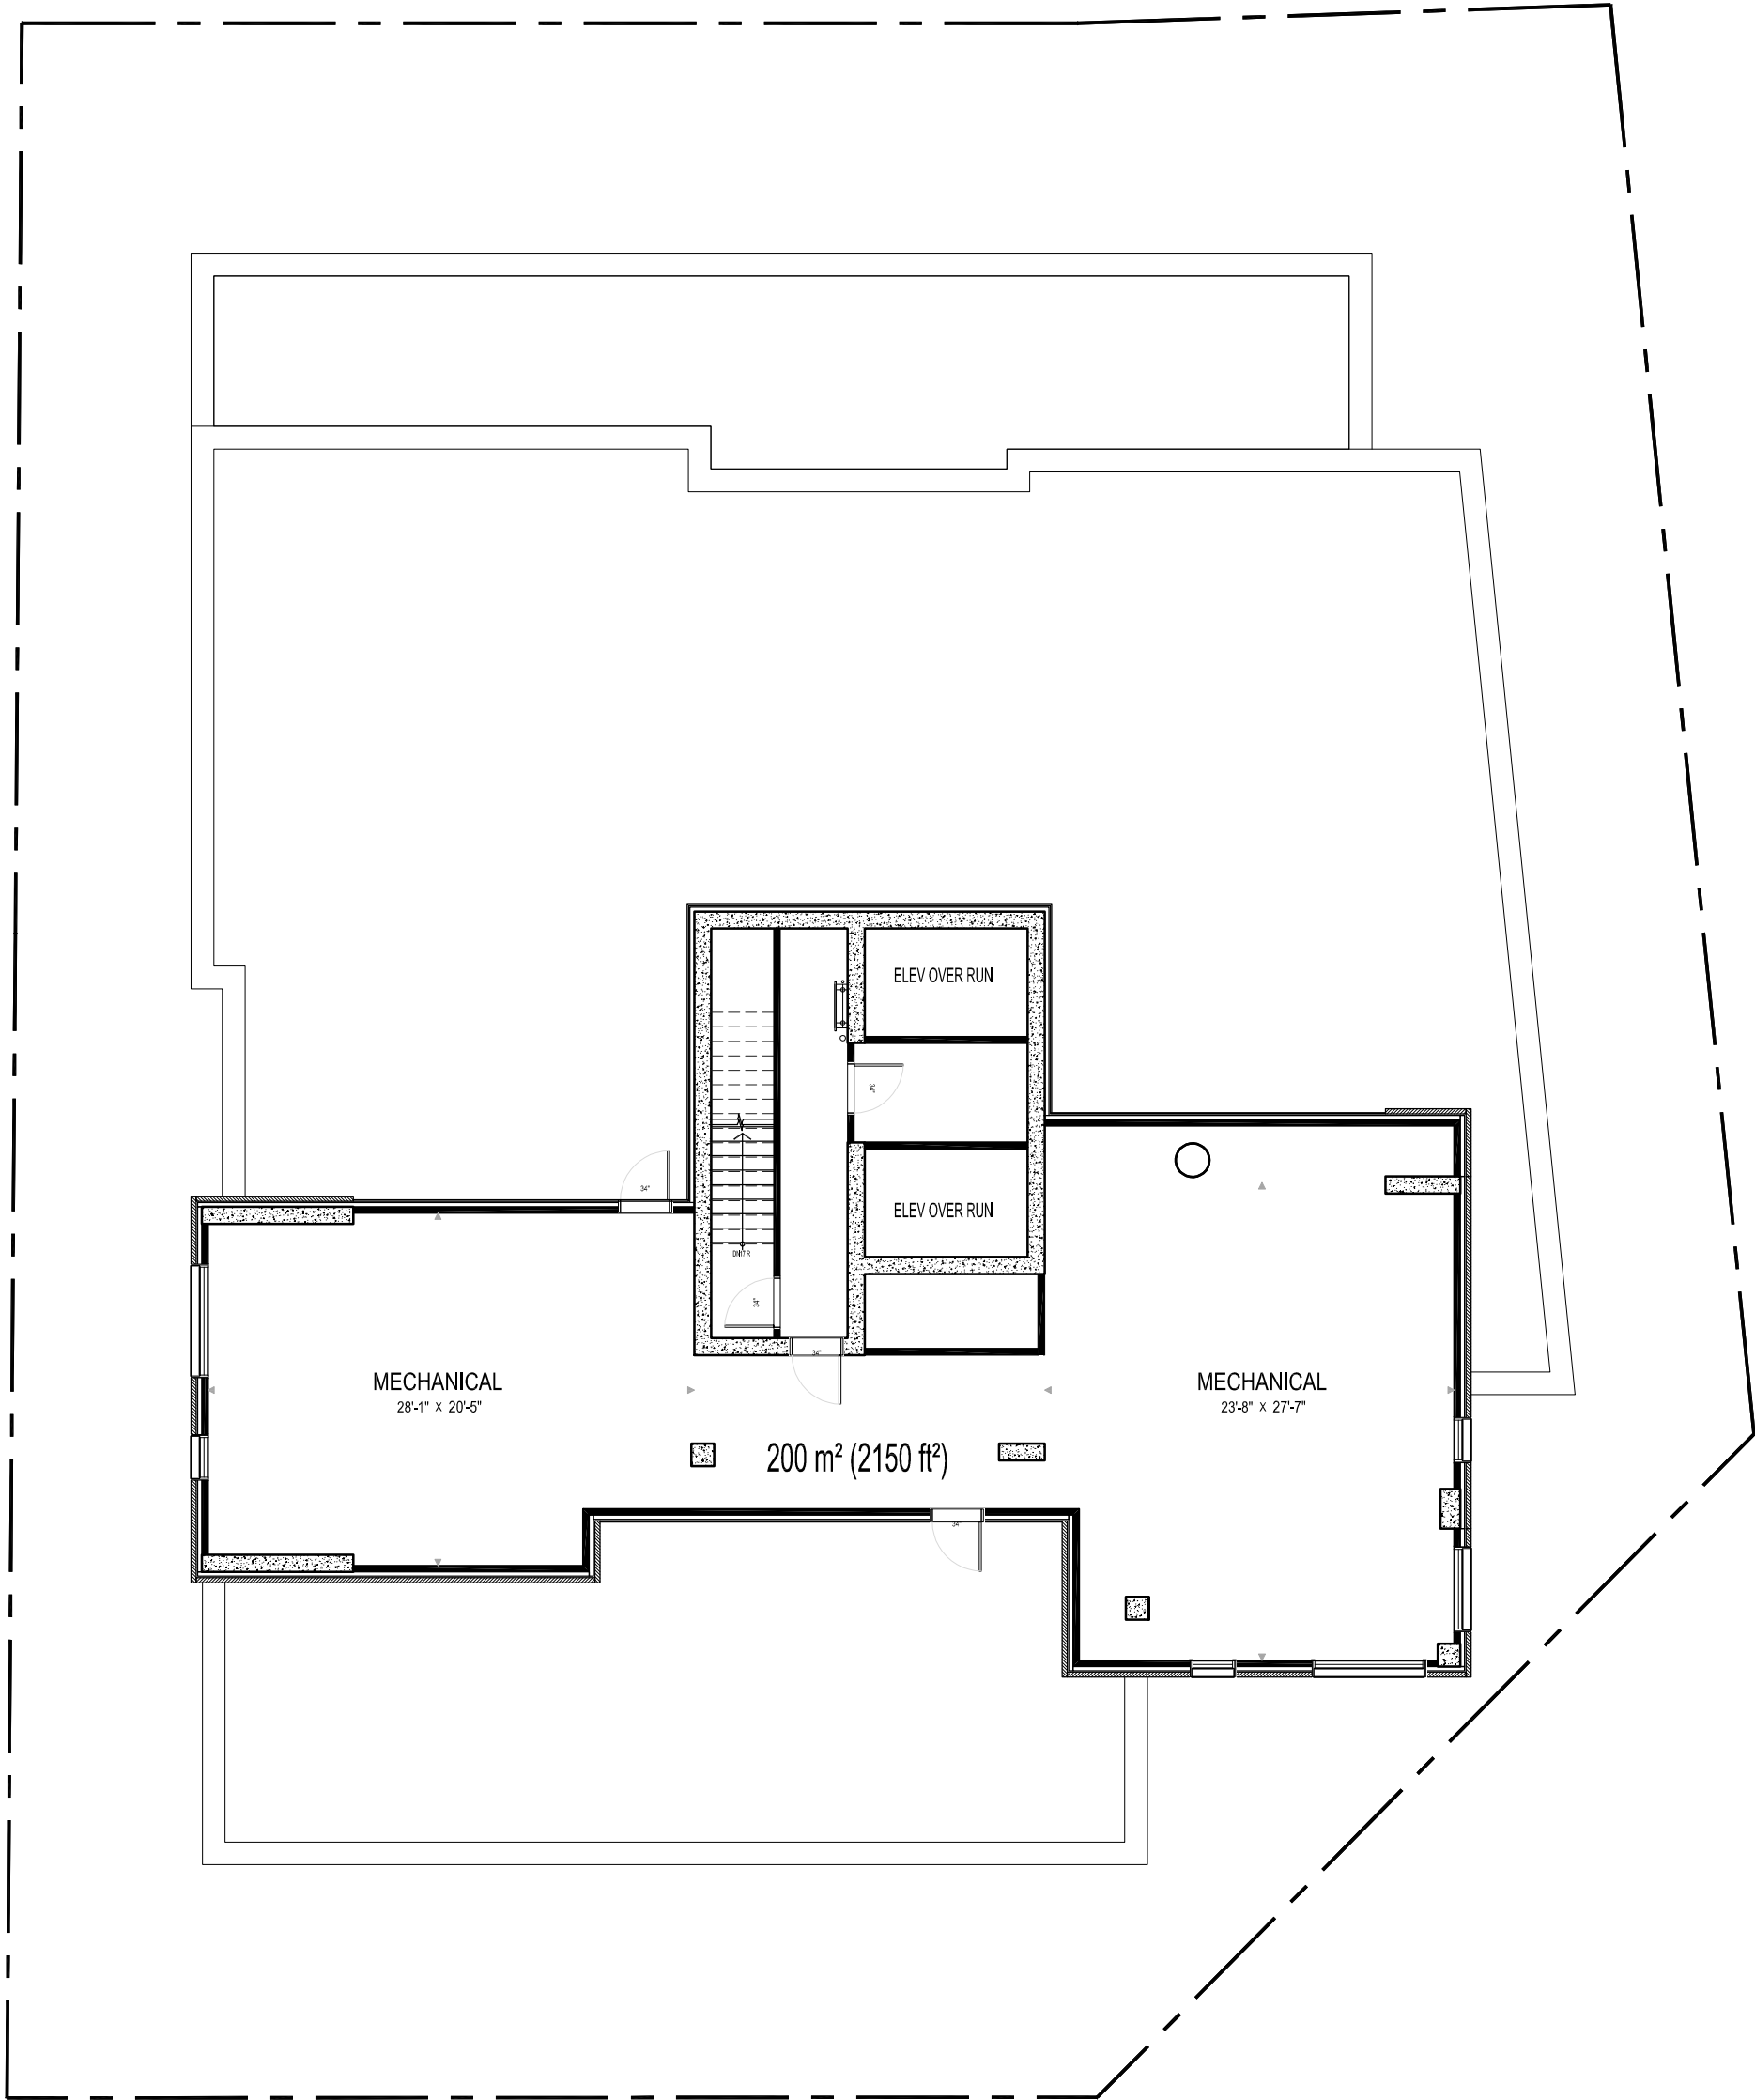

Drawing name: C:\Users\Alastair\Desktop\Work From Home March 16\2002z dwgs\2002z AutoCAD\2002 FP10 MECH.dwg

414 Churchill Ave. N. Ottawa,
 ON, K1Z 5C6 • 613-853-2822
 www.rjhil.ca • rosahill@rjhil.ca

Rosaline J. Hill Architect Inc.

GARDNER APARTMENTS
 353-357 Gardner Street, Ottawa, Ontario
 June 25, 2020 SCALE: 1:125

Mech Penthouse Plan