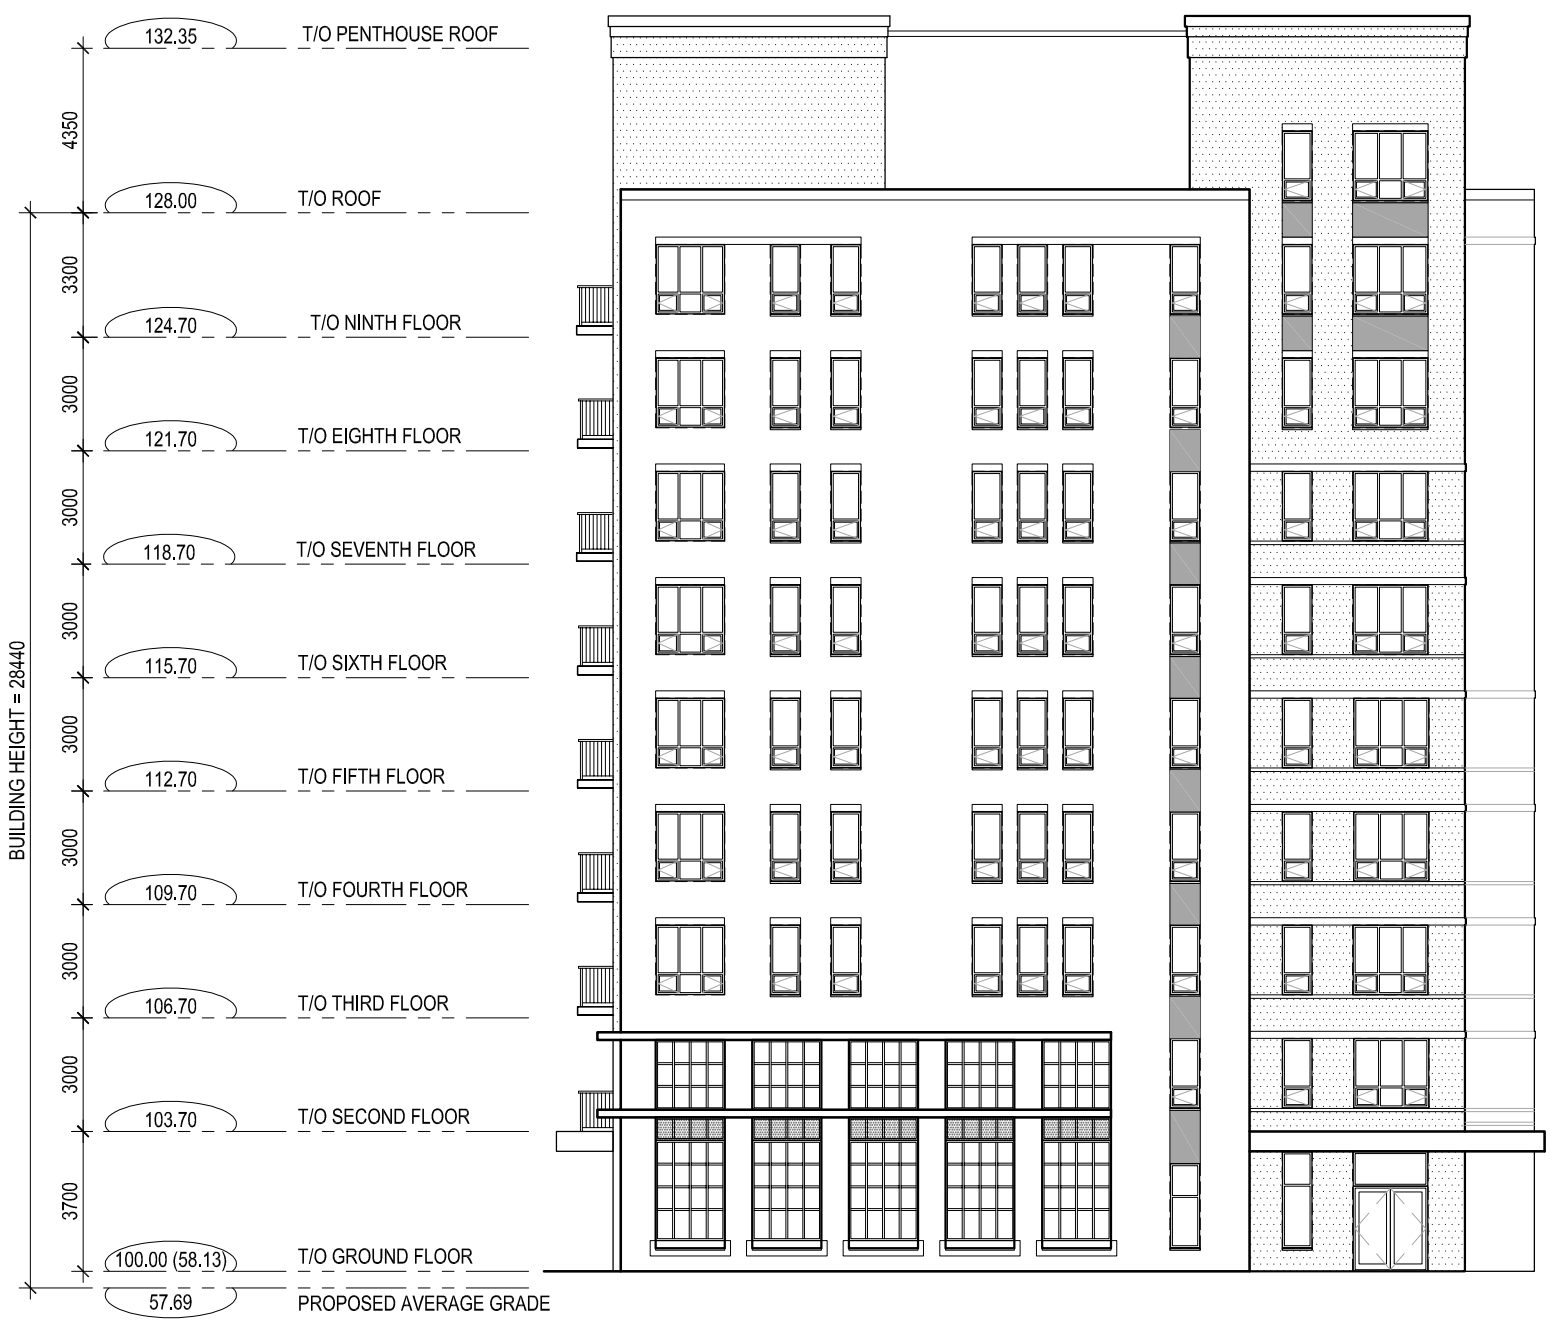

McARTHUR ELEVATION