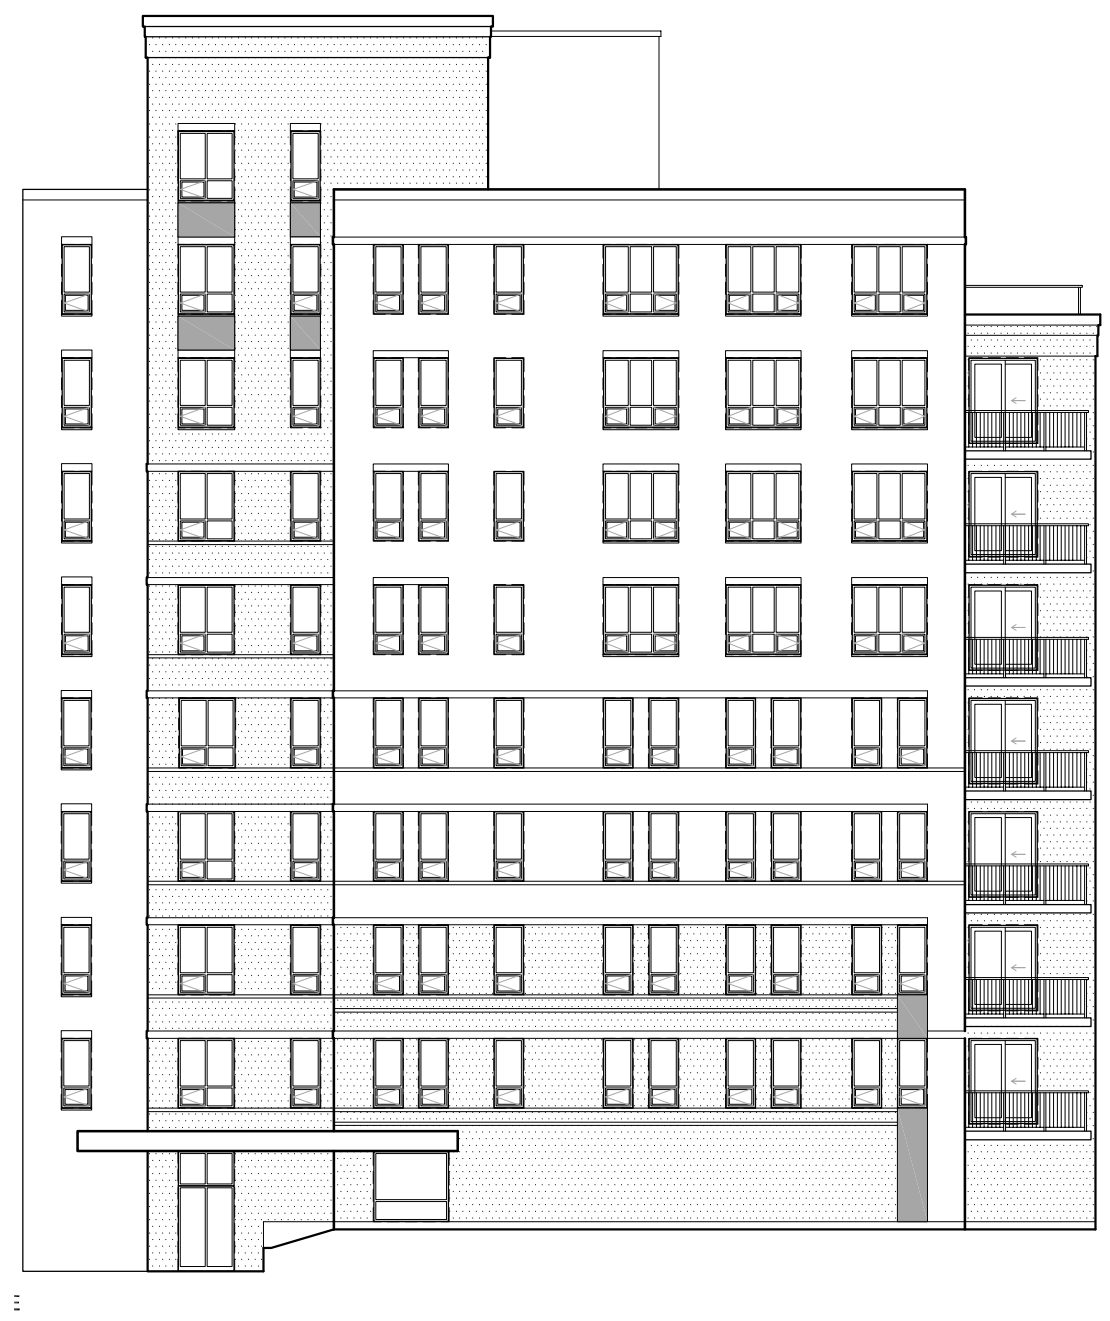

VANIER ELEVATION

RJH
Rosaline J. Hill Architect Inc.
414 Churchhill Ave. N., Ottawa,
ON, K1Z 5C6 • 613-853-2822
www.rjhil.ca • rosaline@rjhil.ca