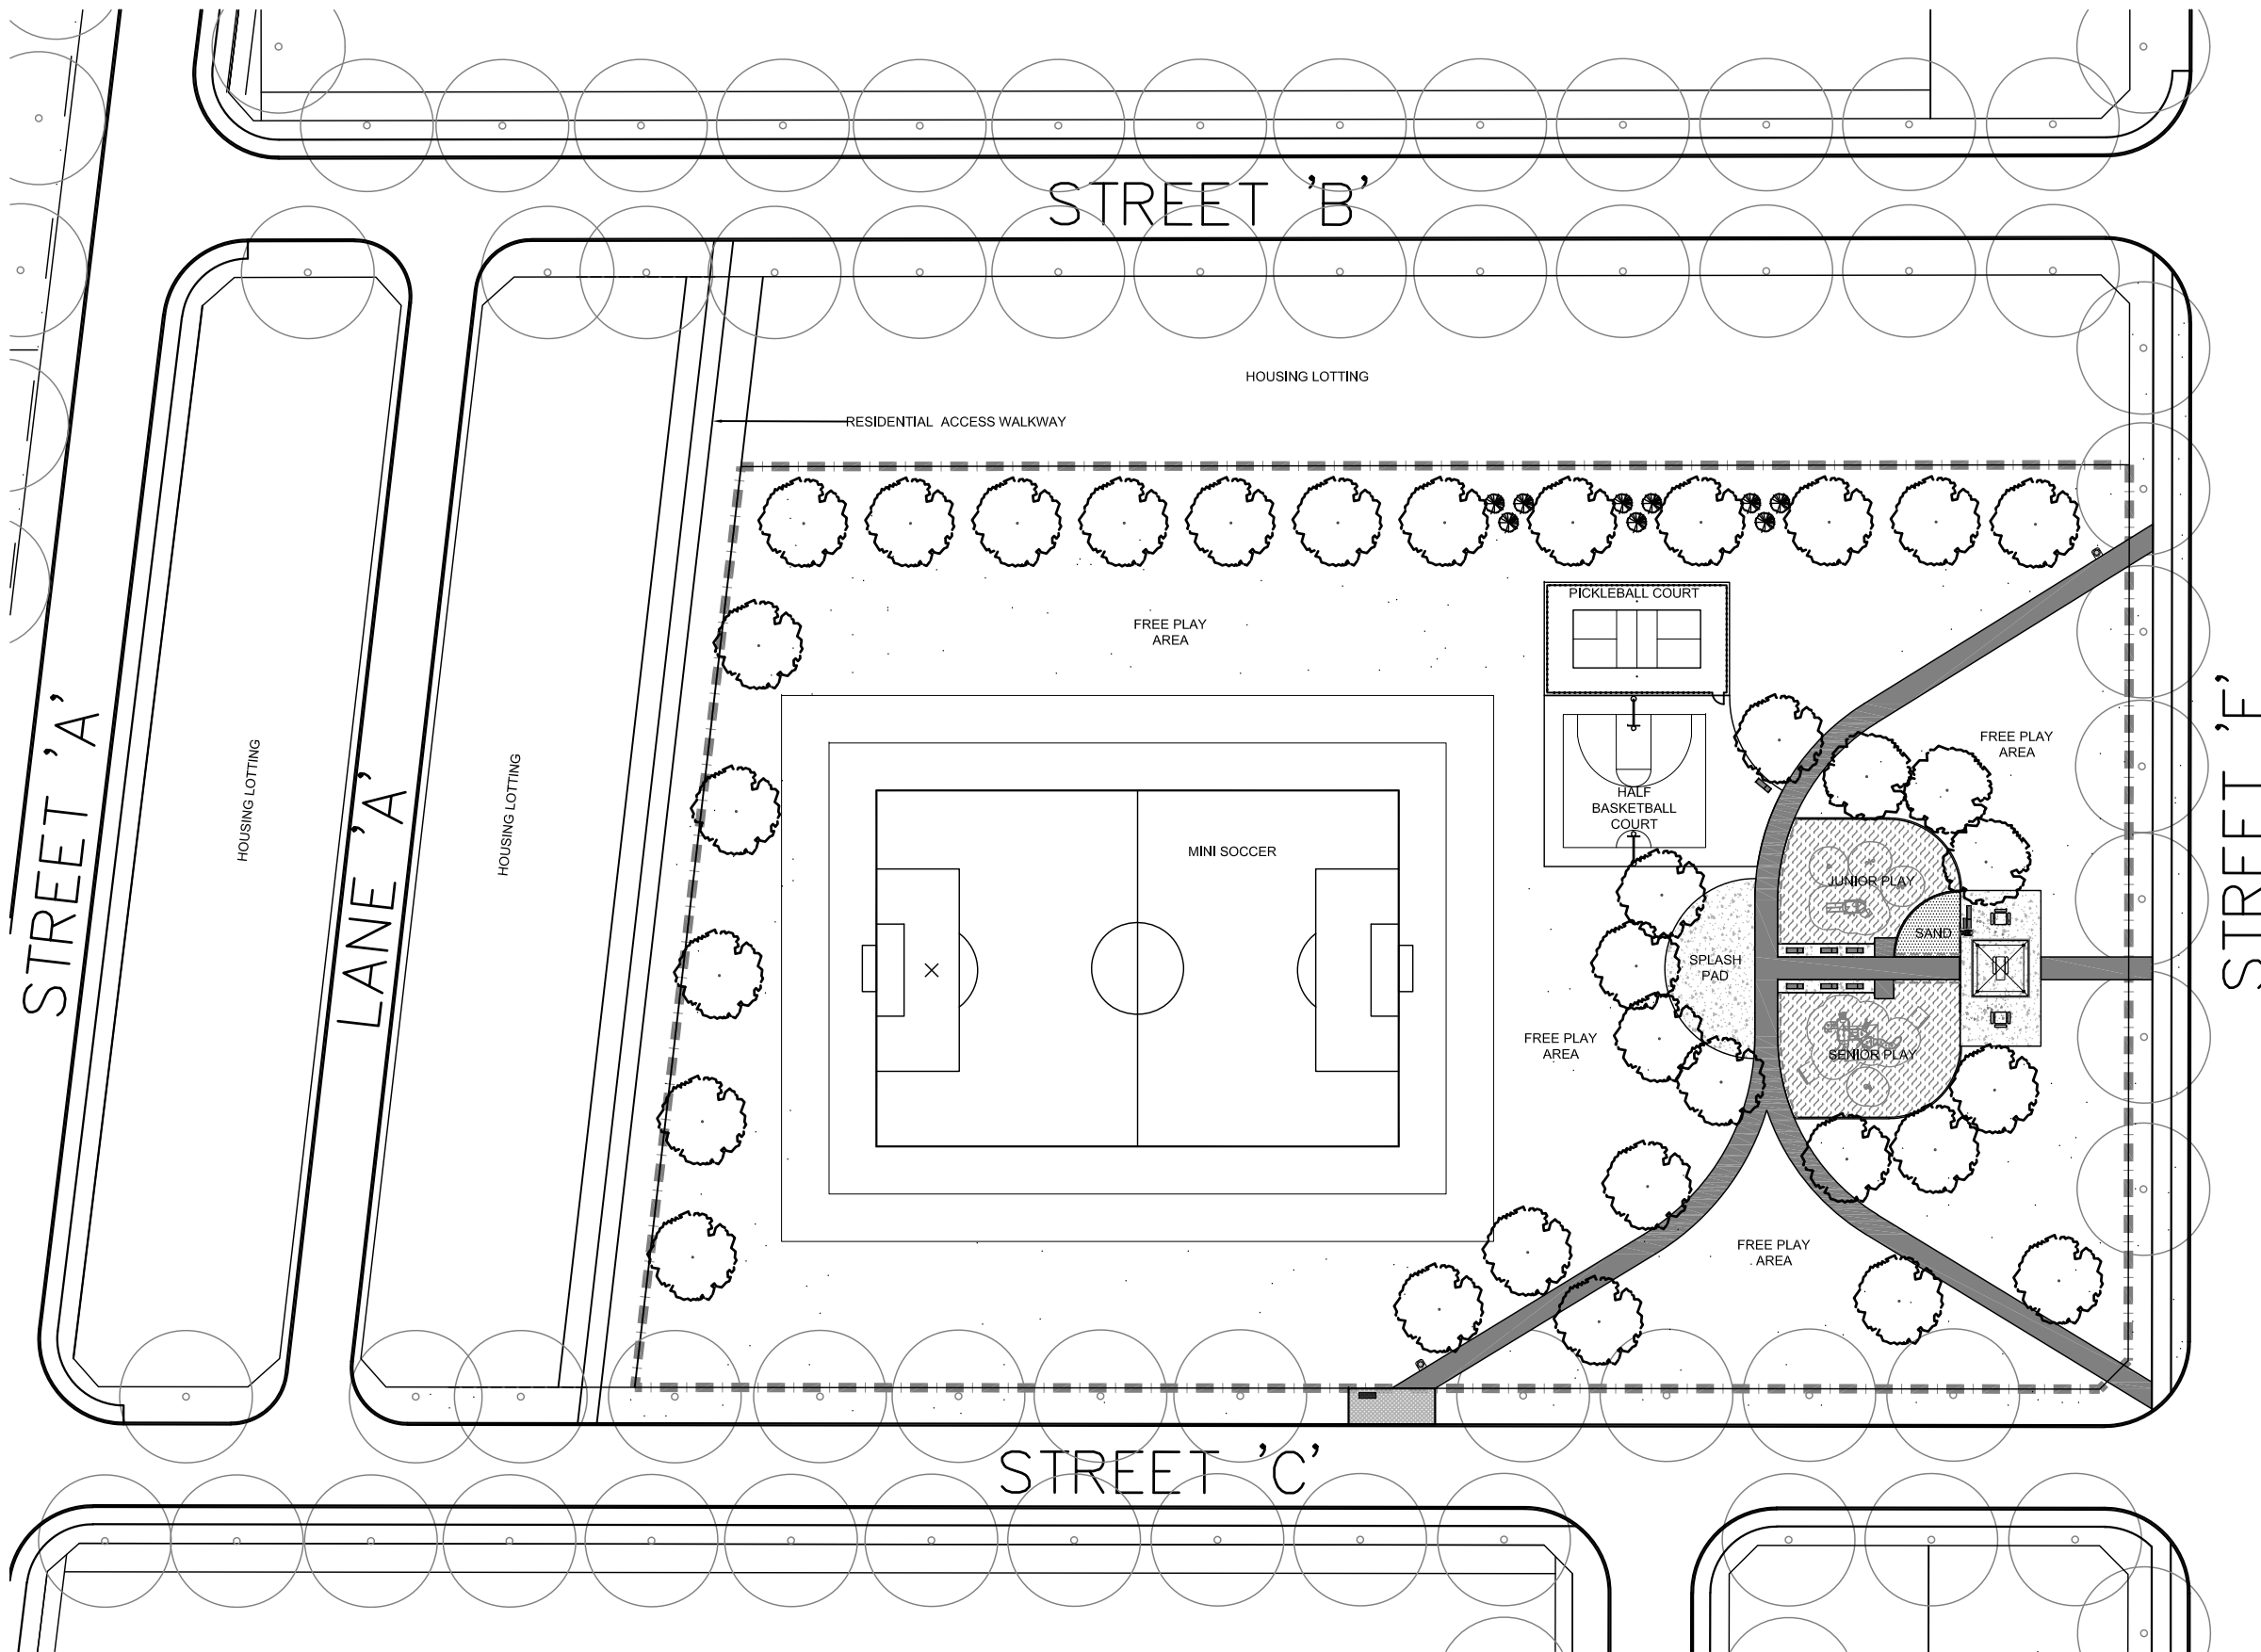

NEIGHBOURHOOD PARK

LEGEND

	PROPERTY LINE
FENCING	
	1.5m HT. CHAIN LINK FENCE
	POST AND RAIL FENCE
PLANTING	
	DECIDUOUS STREET TREE
	DECIDUOUS PARK TREE
	CONIFEROUS TREE
	SODDING
	SHRUB BED A
SURFACING	
	C.I.P CONCRETE
	ASPHALT PAVING
	ENGINEERED WOOD FIBER
	SAND PLAY
	ASPHALT ROLLED EDGE
AMENITIES	
	BENCH
	WASTE RECEPTACLE
	ACCESSIBLE GAME TABLE
	BOULDER
	PARK SIGN