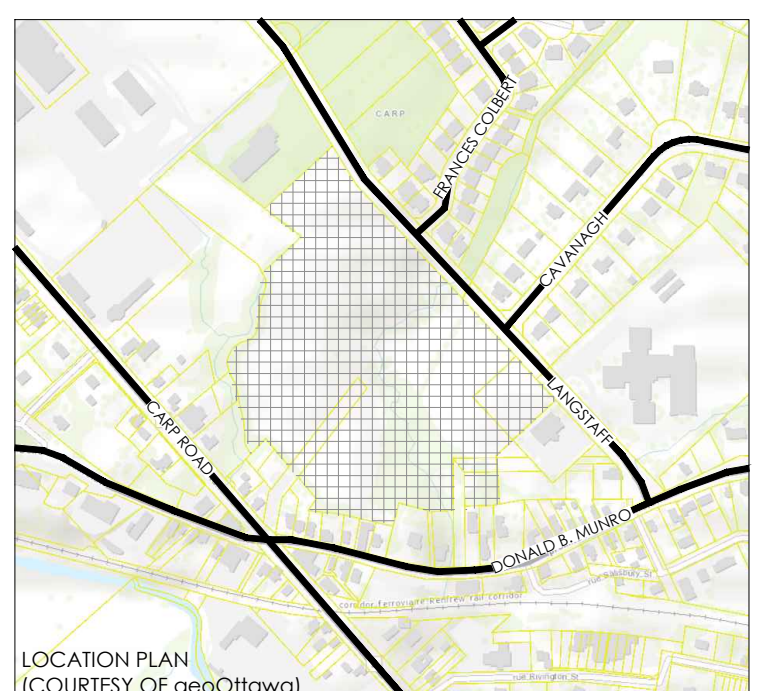

NO.	REVISION	DATE
1	ISSUED FOR REVIEW	NOV. 14/19

PROJECT TITLE  
**LANGSTAFF RESIDENTIAL**  
 147 LANGSTAFF DRIVE, CARP, ON K0A 1L0

DRAWING TITLE  
**SITE PLAN**

DESIGNED BY: MALCOLM WILDEBOER  
 DRAWN BY: SC, JN  
 START DATE: JUNE 2019  
 SCALE: AS SHOWN  
 PROJECT NO. 1916

drawing No.  
**A001**