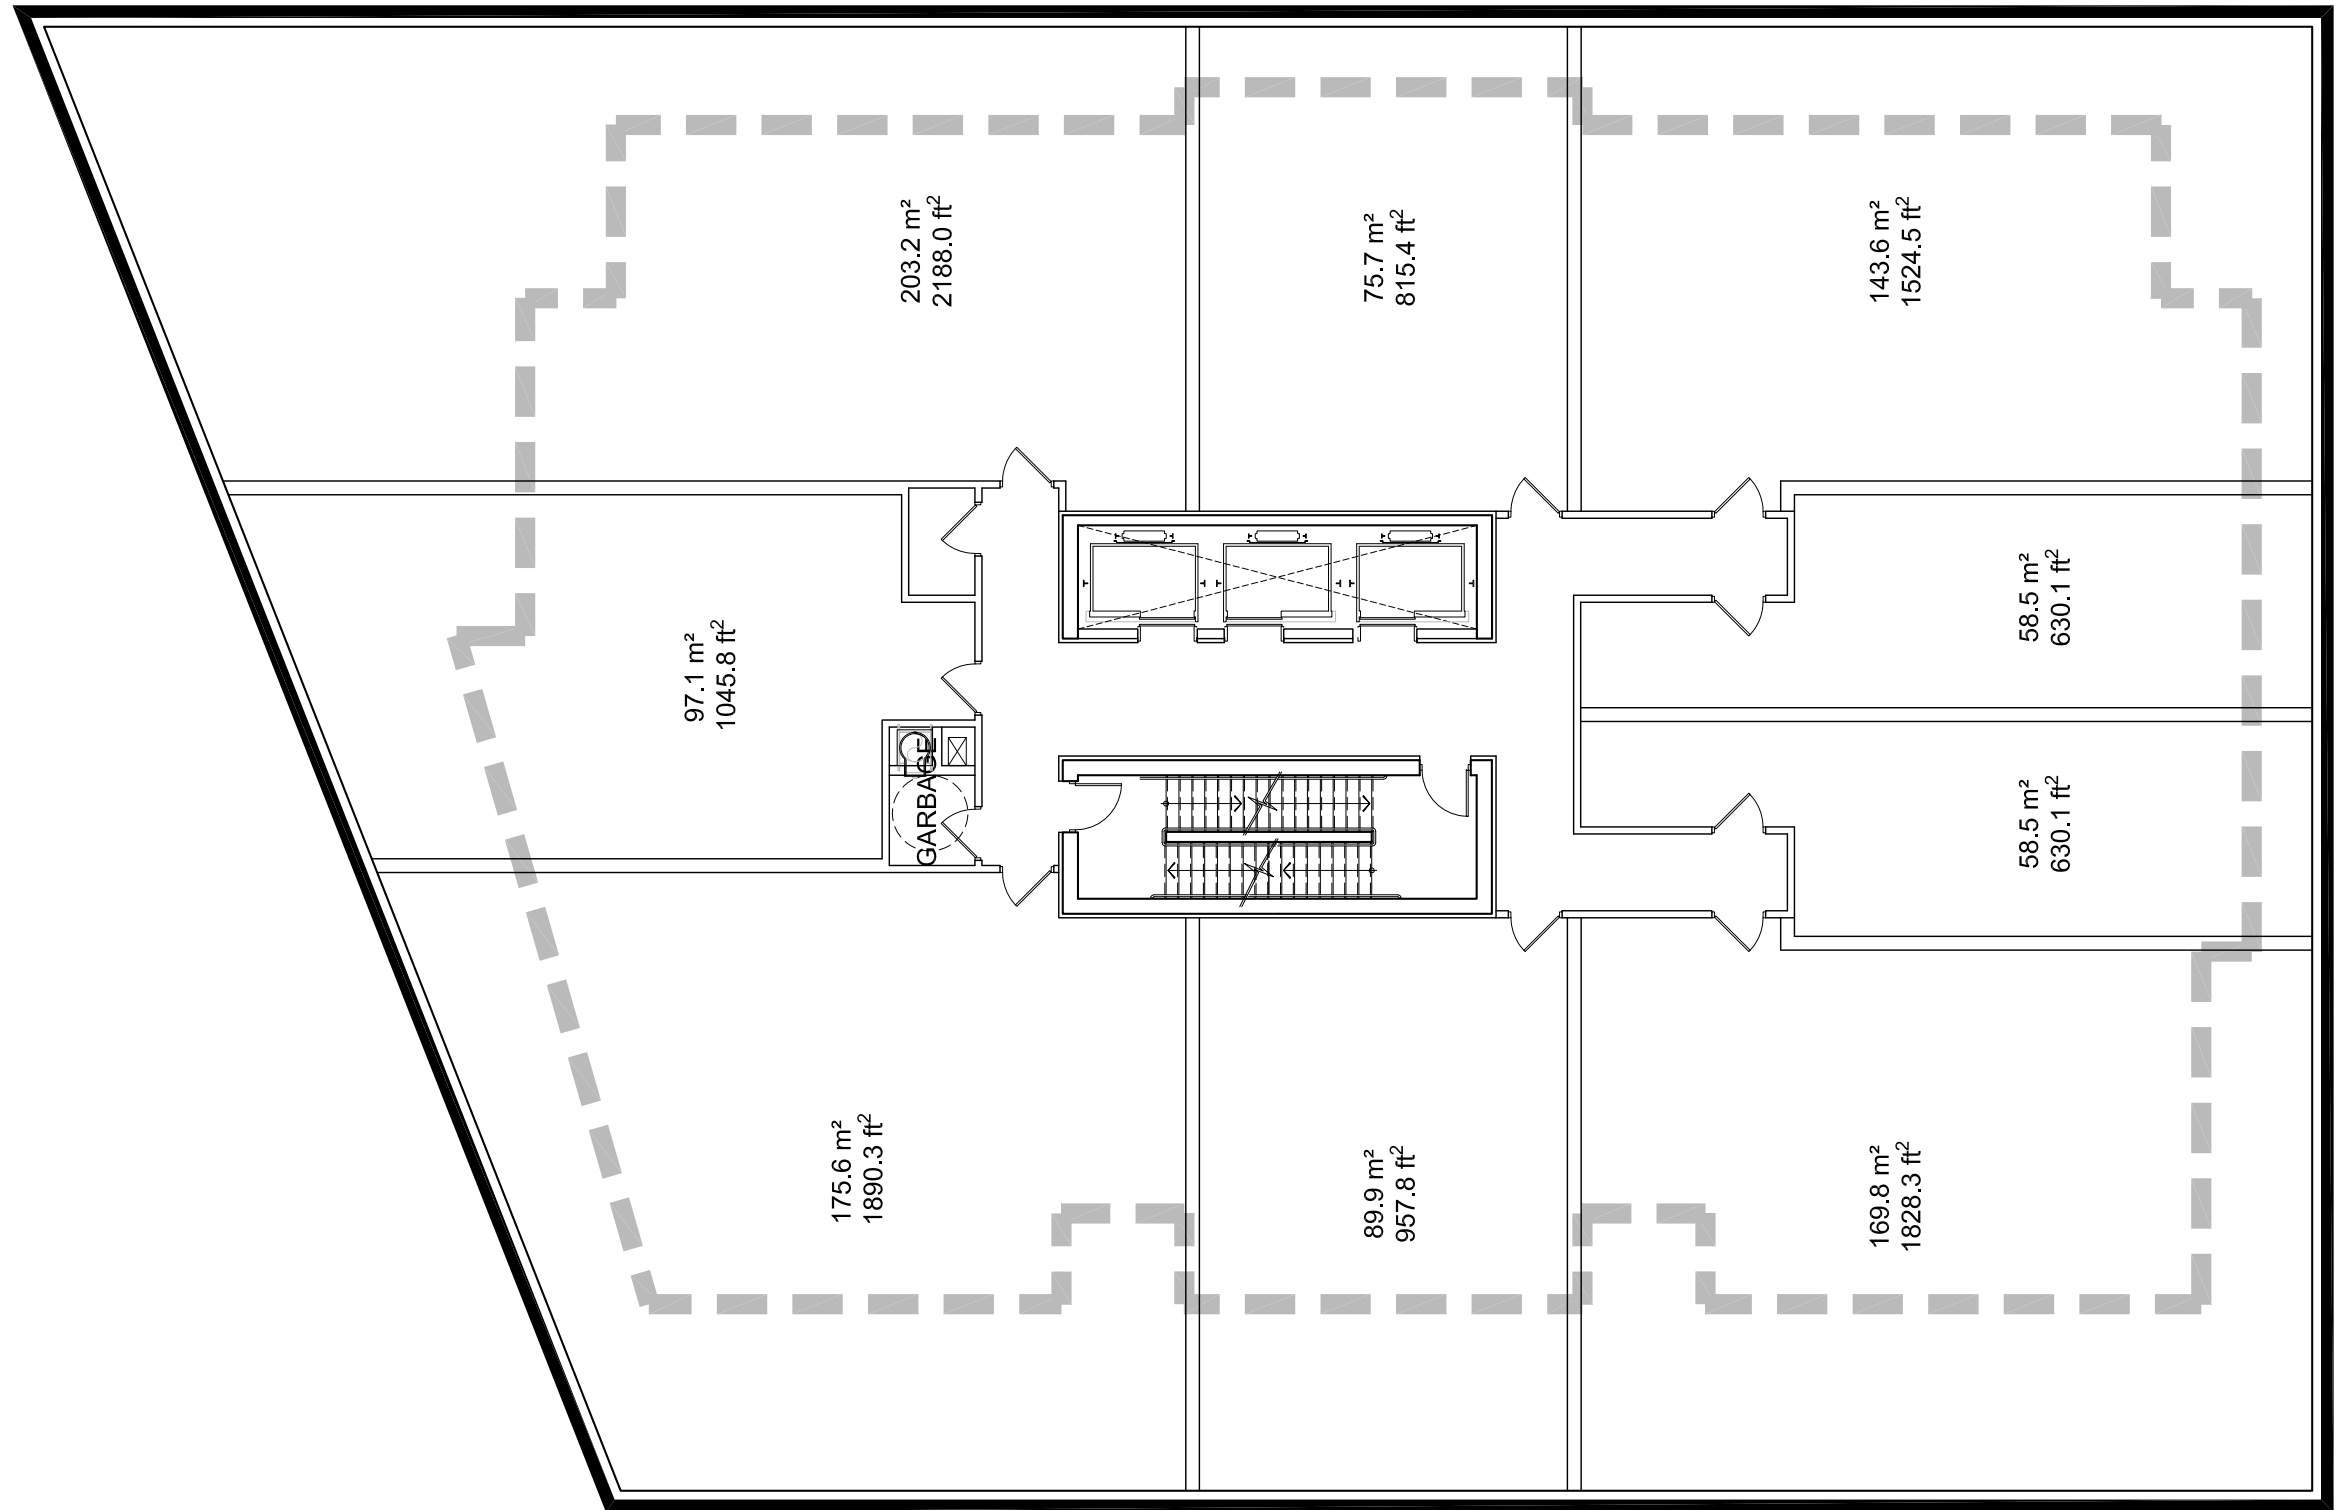

PODIUM LEVEL x3 (Flr. 2-4)		
GFA	12,733 ft ²	(1,183 m ²)

LIVE/WORK STUDIOS

+/- 1,183 m²
 Floorplate (x3)
 (4 Flr. Total Height)

GLADSTONE + LORETTA
 Residential Tower 3

Typical Podium Level (Flr. 2-4)

scale 1:150

TRINITY