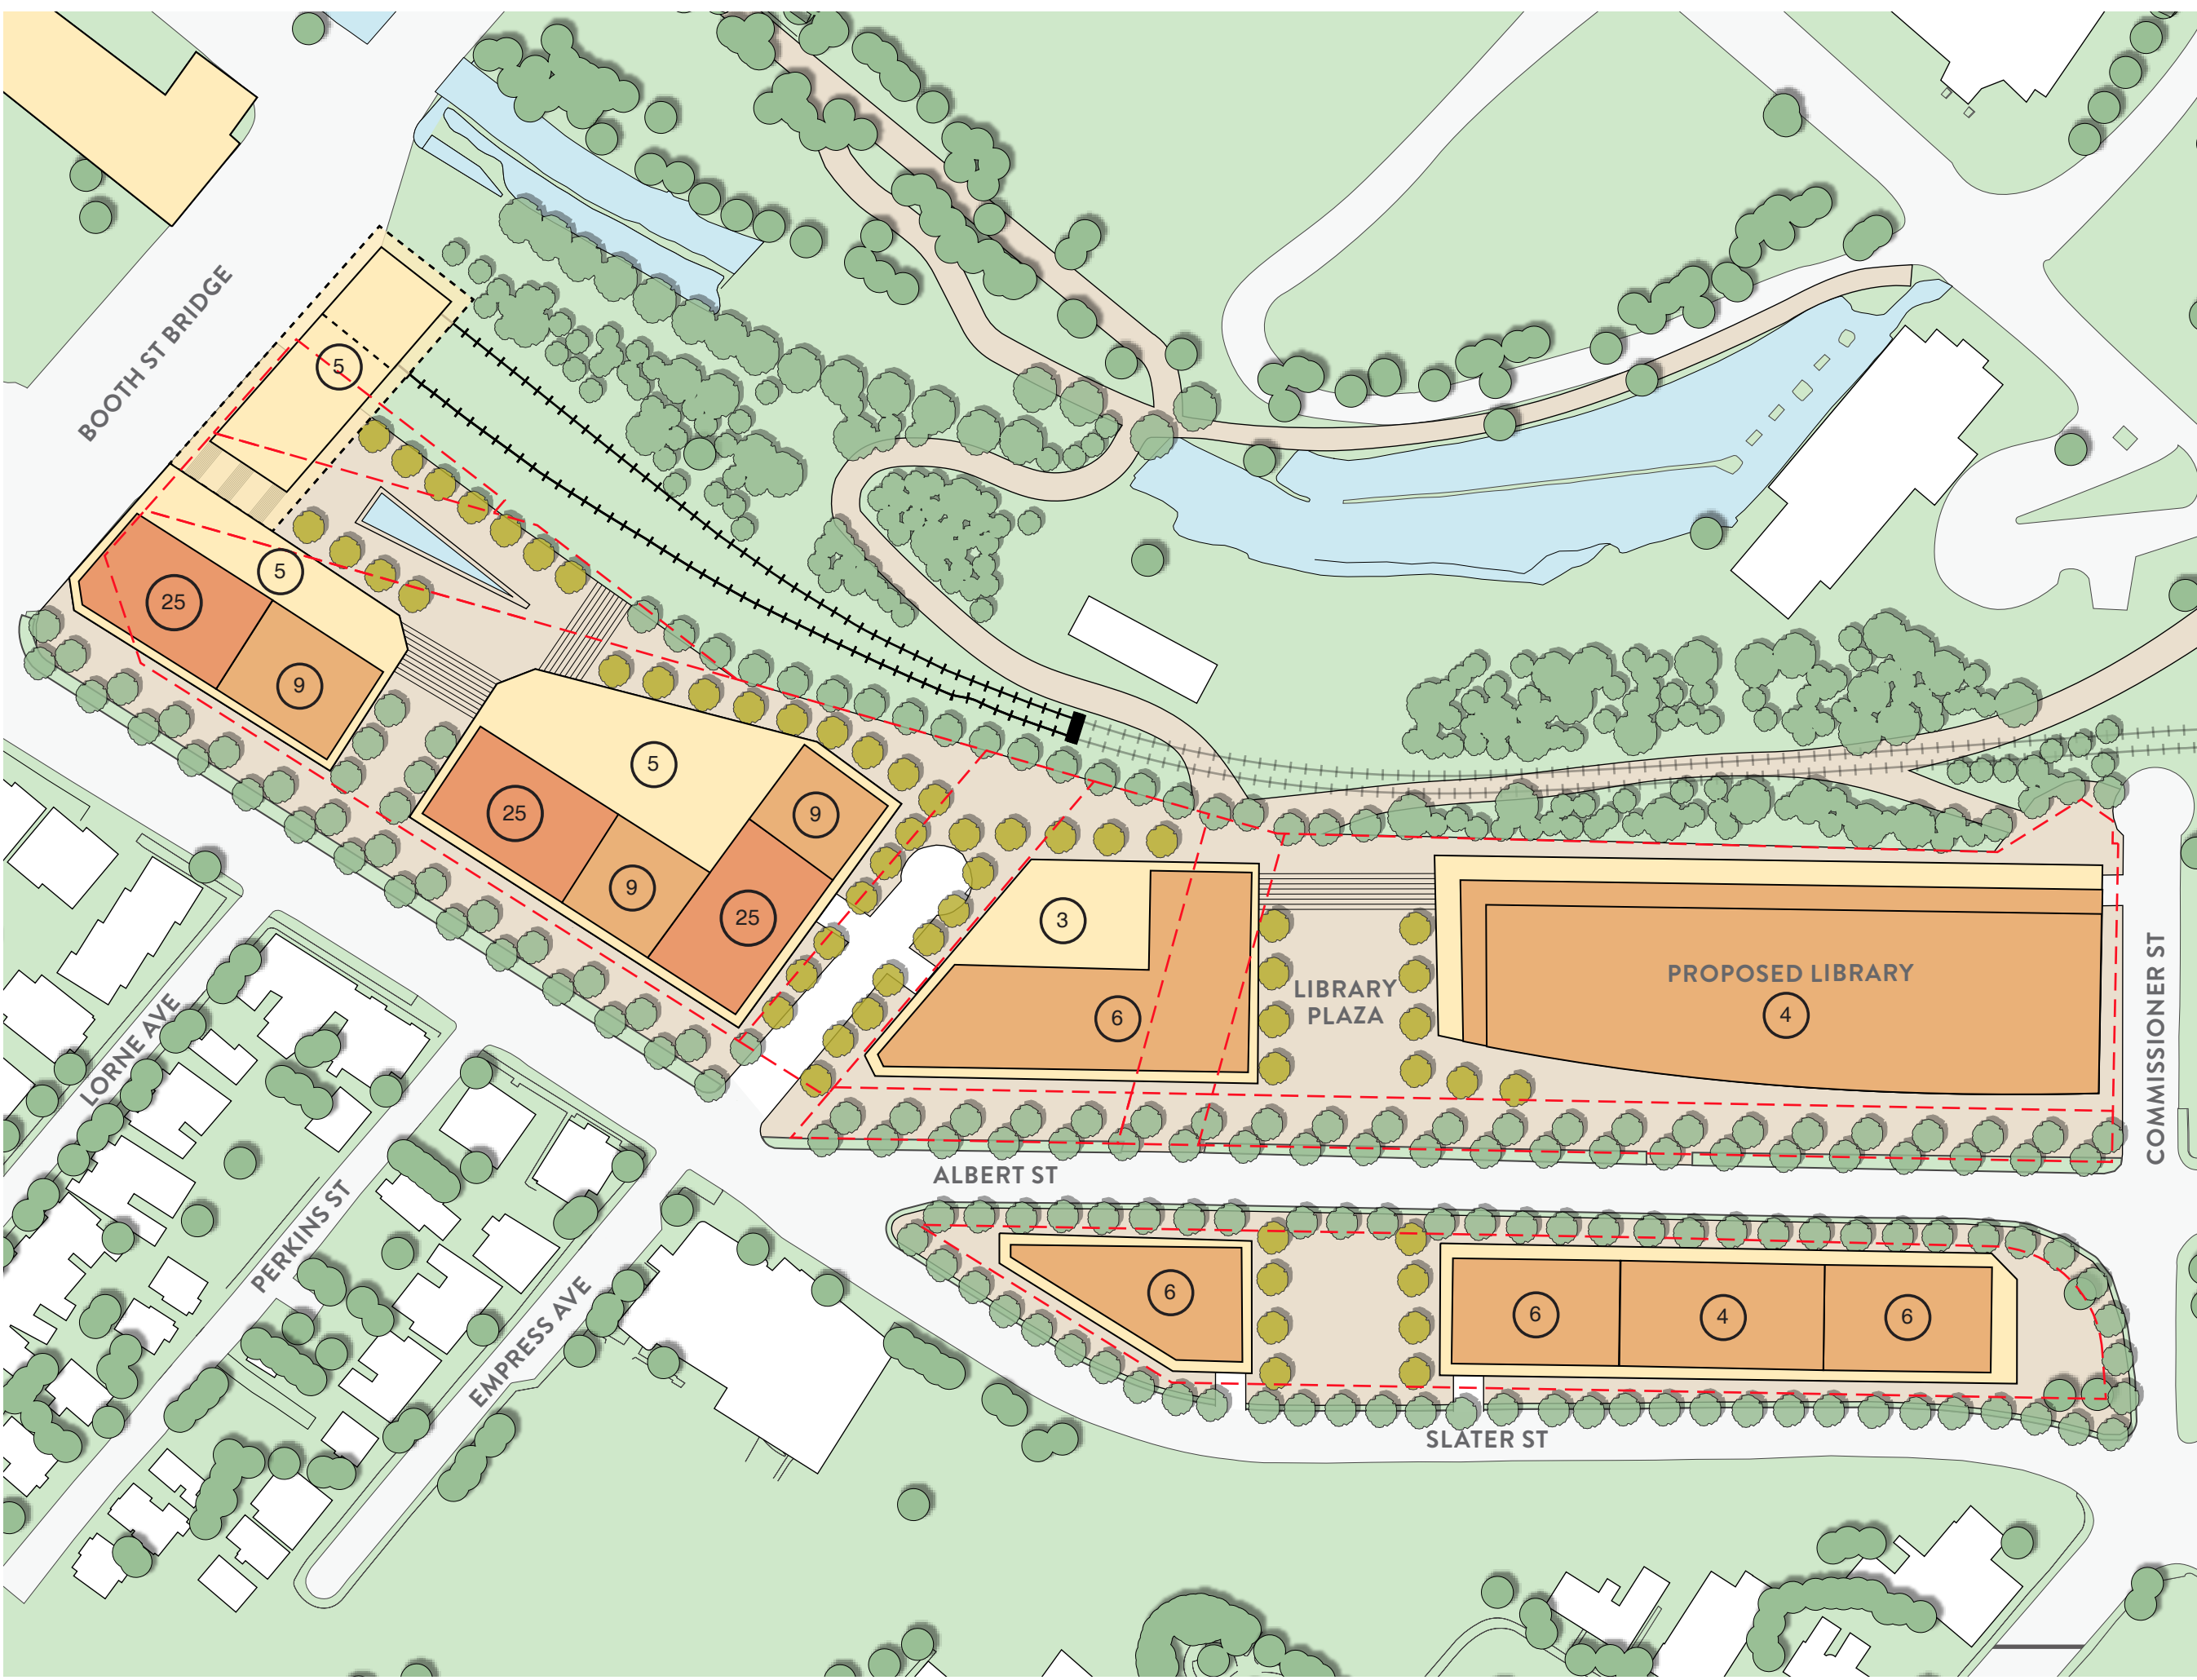

**557-584
WELLINGTON
STREET AND 550
ALBERT STREET
CONCEPT PLAN**

- THE SITE
- # NUMBER OF STOREYS
- HIGH-RISE
- MID-RISE
- LOW-RISE
- HH FUTURE LRT LINE (ABOVE GRADE)
- HH FUTURE LRT LINE (BELOW GRADE)