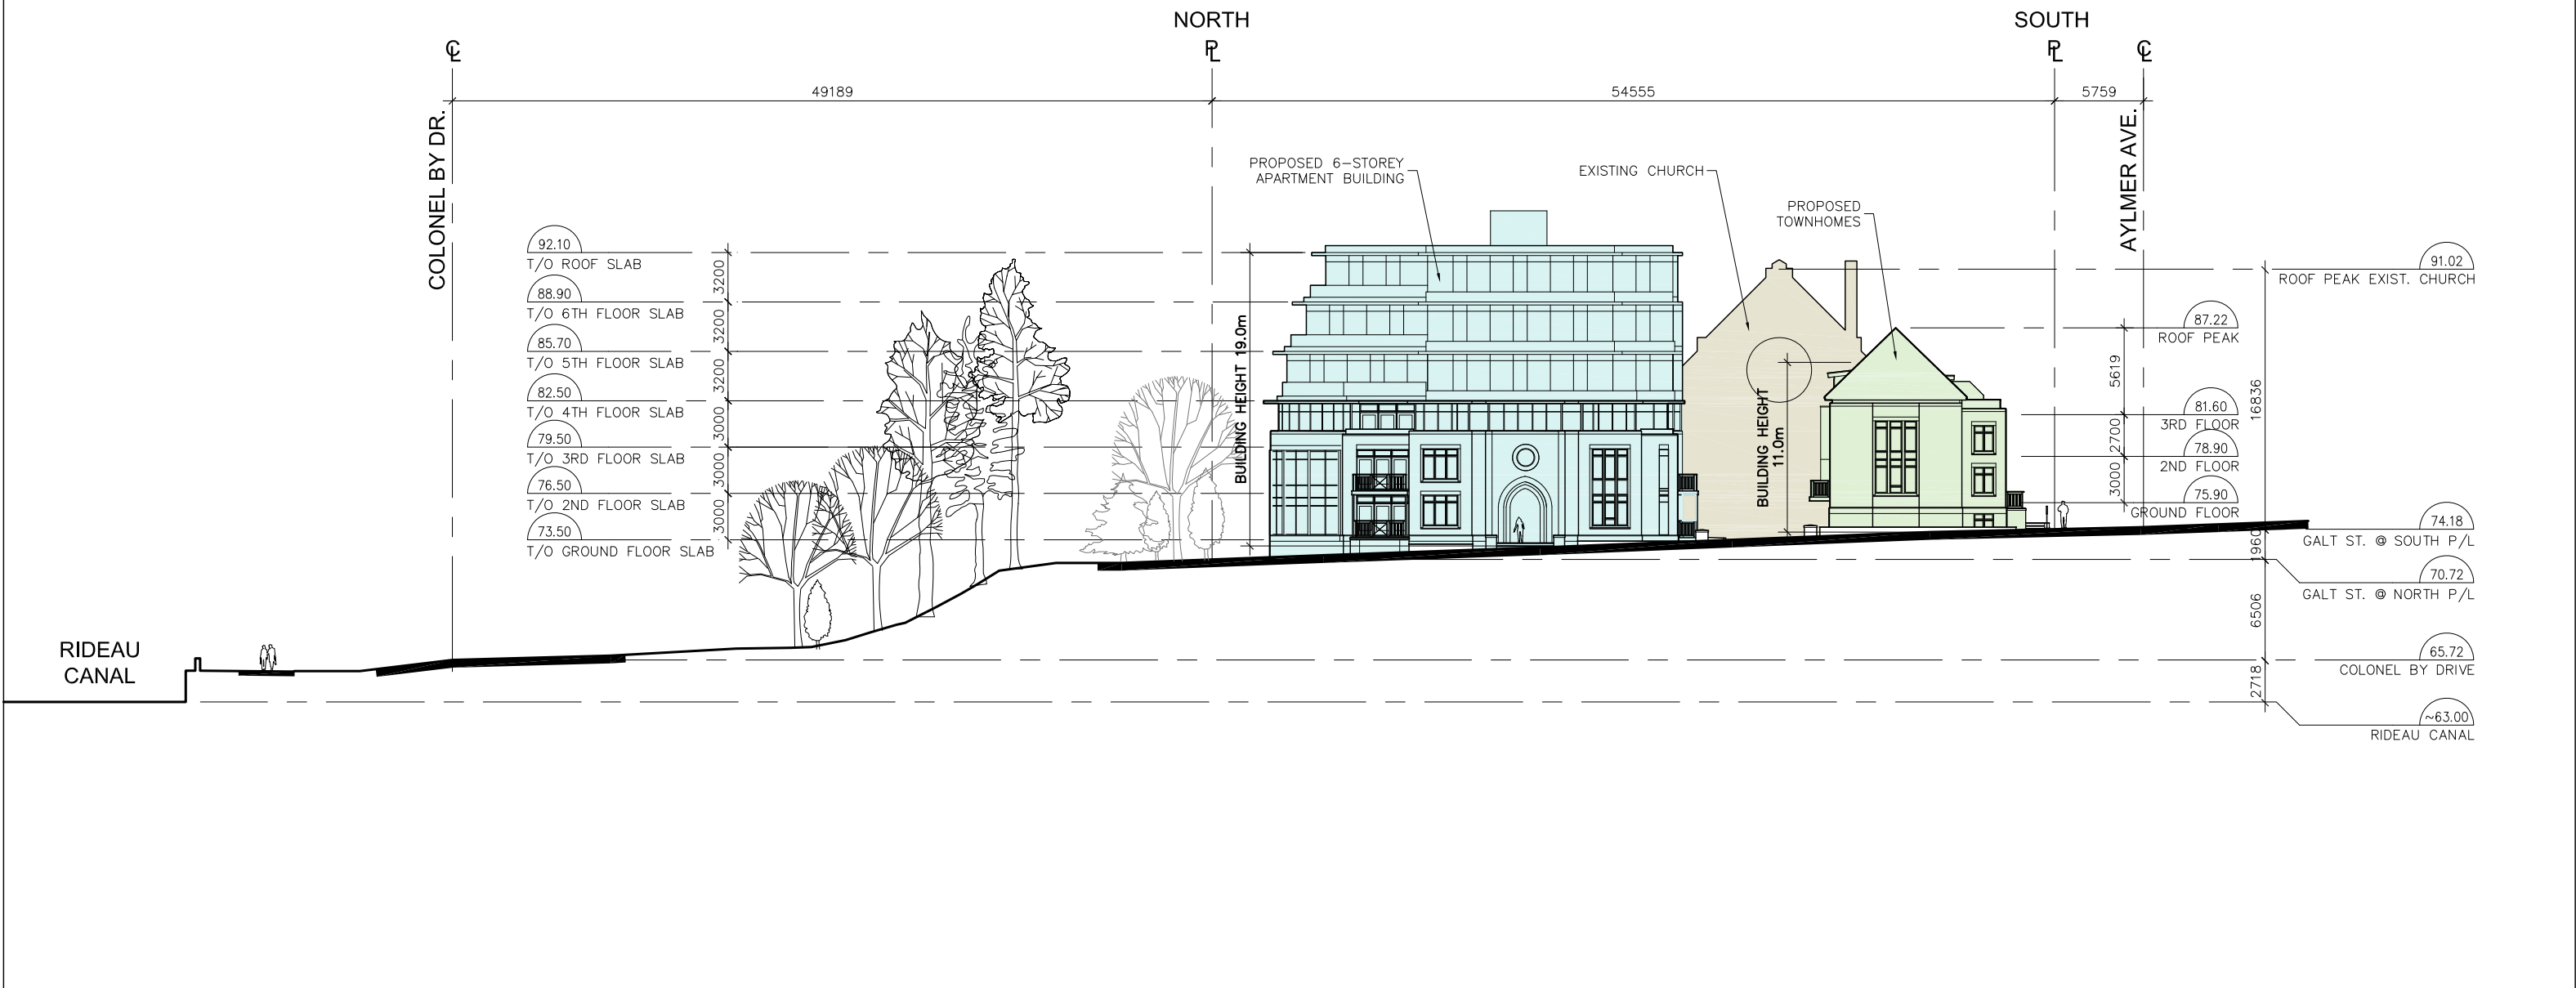

KEY (N.T.S.)

SOUTHMINSTER CHURCH
PROPOSED 6 STOREY CONDO

SITE SECTION ALONG GALT STREET

1:400

June 13, 2017