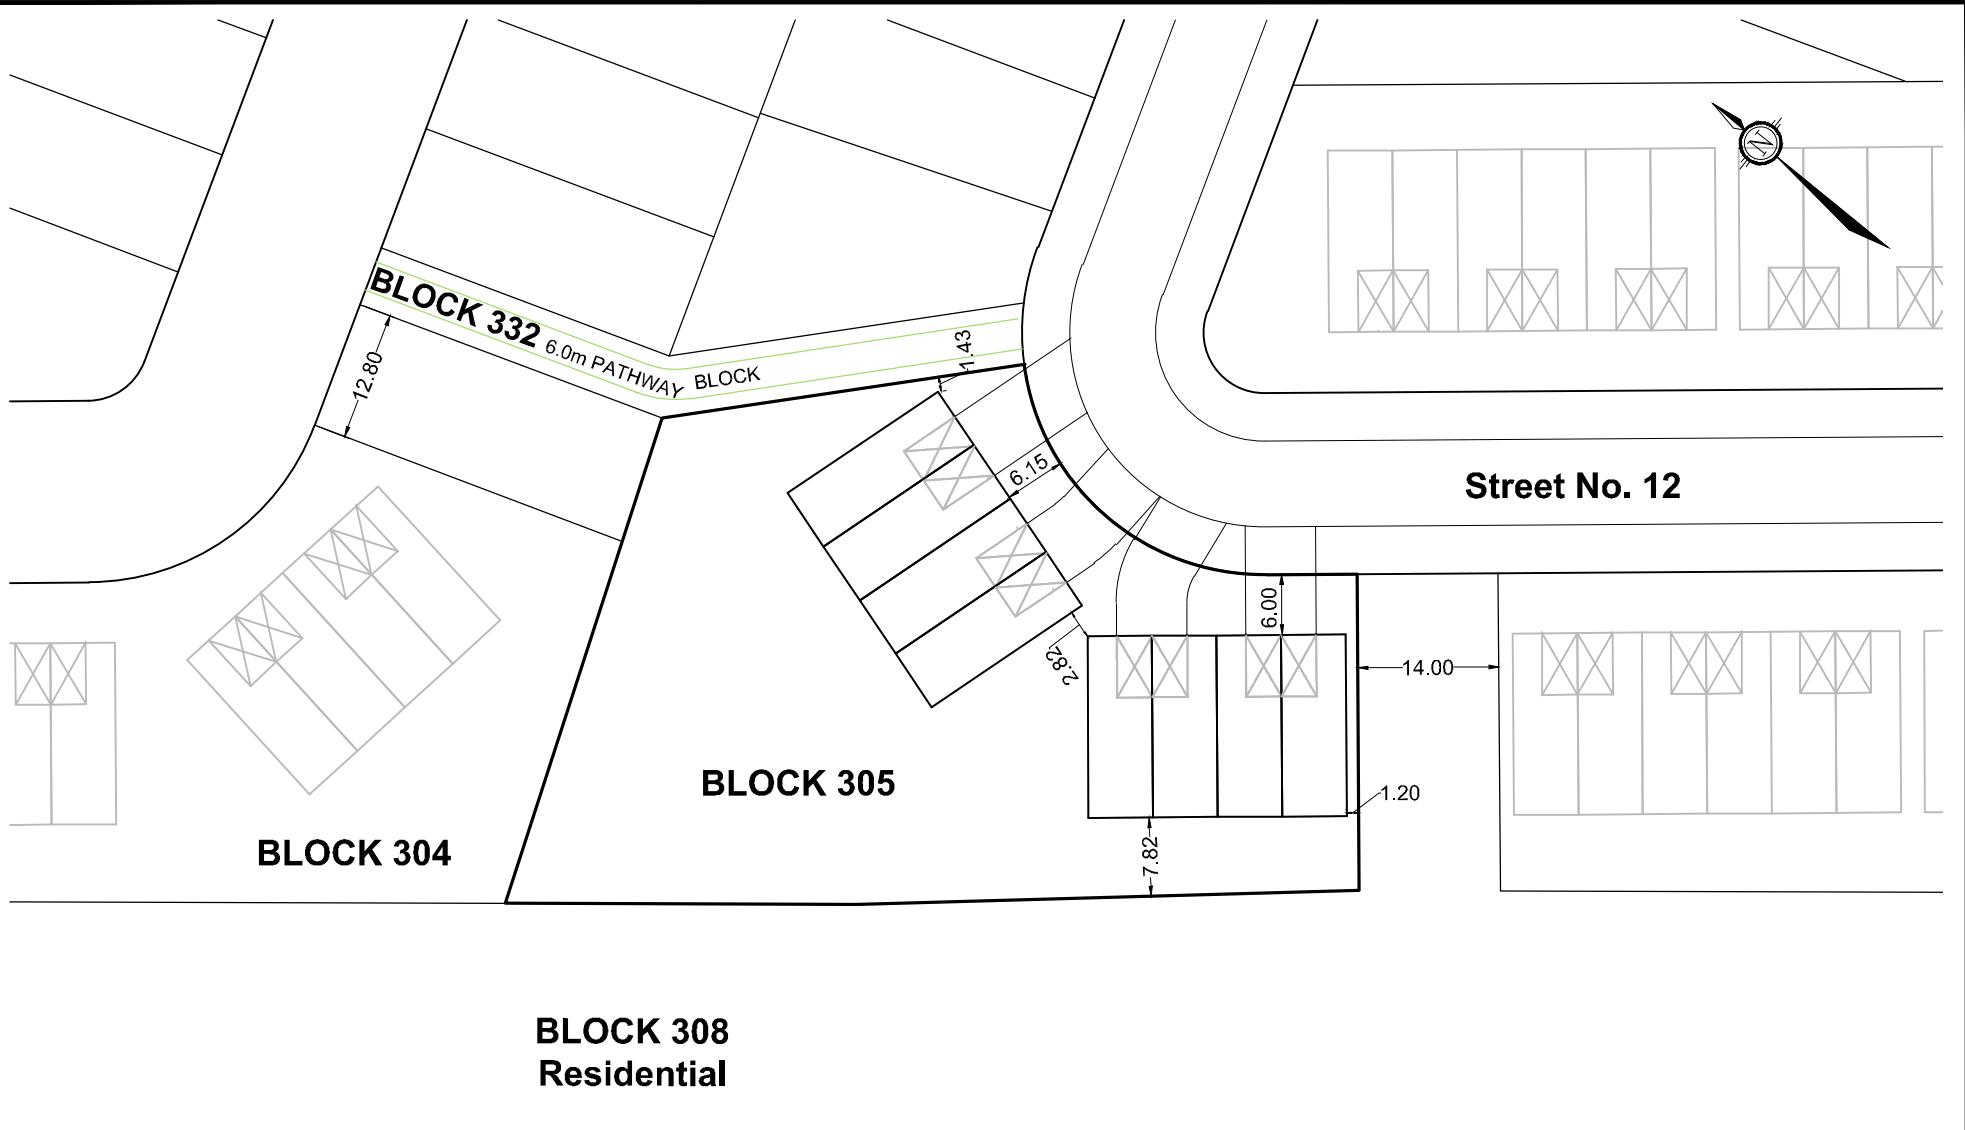

M:\2008\108195\Subdivision\CAD\Planning\Concept Plans\Block305\108195-Blk305-CP.dwg, Sheet 8x11 Landscape, May 25, 2020 - 9:30am, wslbss

Engineers, Planners & Landscape Architects
 Suite 200, 240 Michael Cowpland Drive
 Ottawa, Ontario, Canada K2M 1P6

Telephone (613) 254-9643
 Facsimile (613) 254-5867
 Website www.novatech-eng.com

DEL SUBDIVISION

**TOWNHOME BLOCKS
 305 - CONCEPT PLAN**

DATE MAY 2020	JOB 108195	FIGURE Concept
-------------------------	----------------------	--------------------------