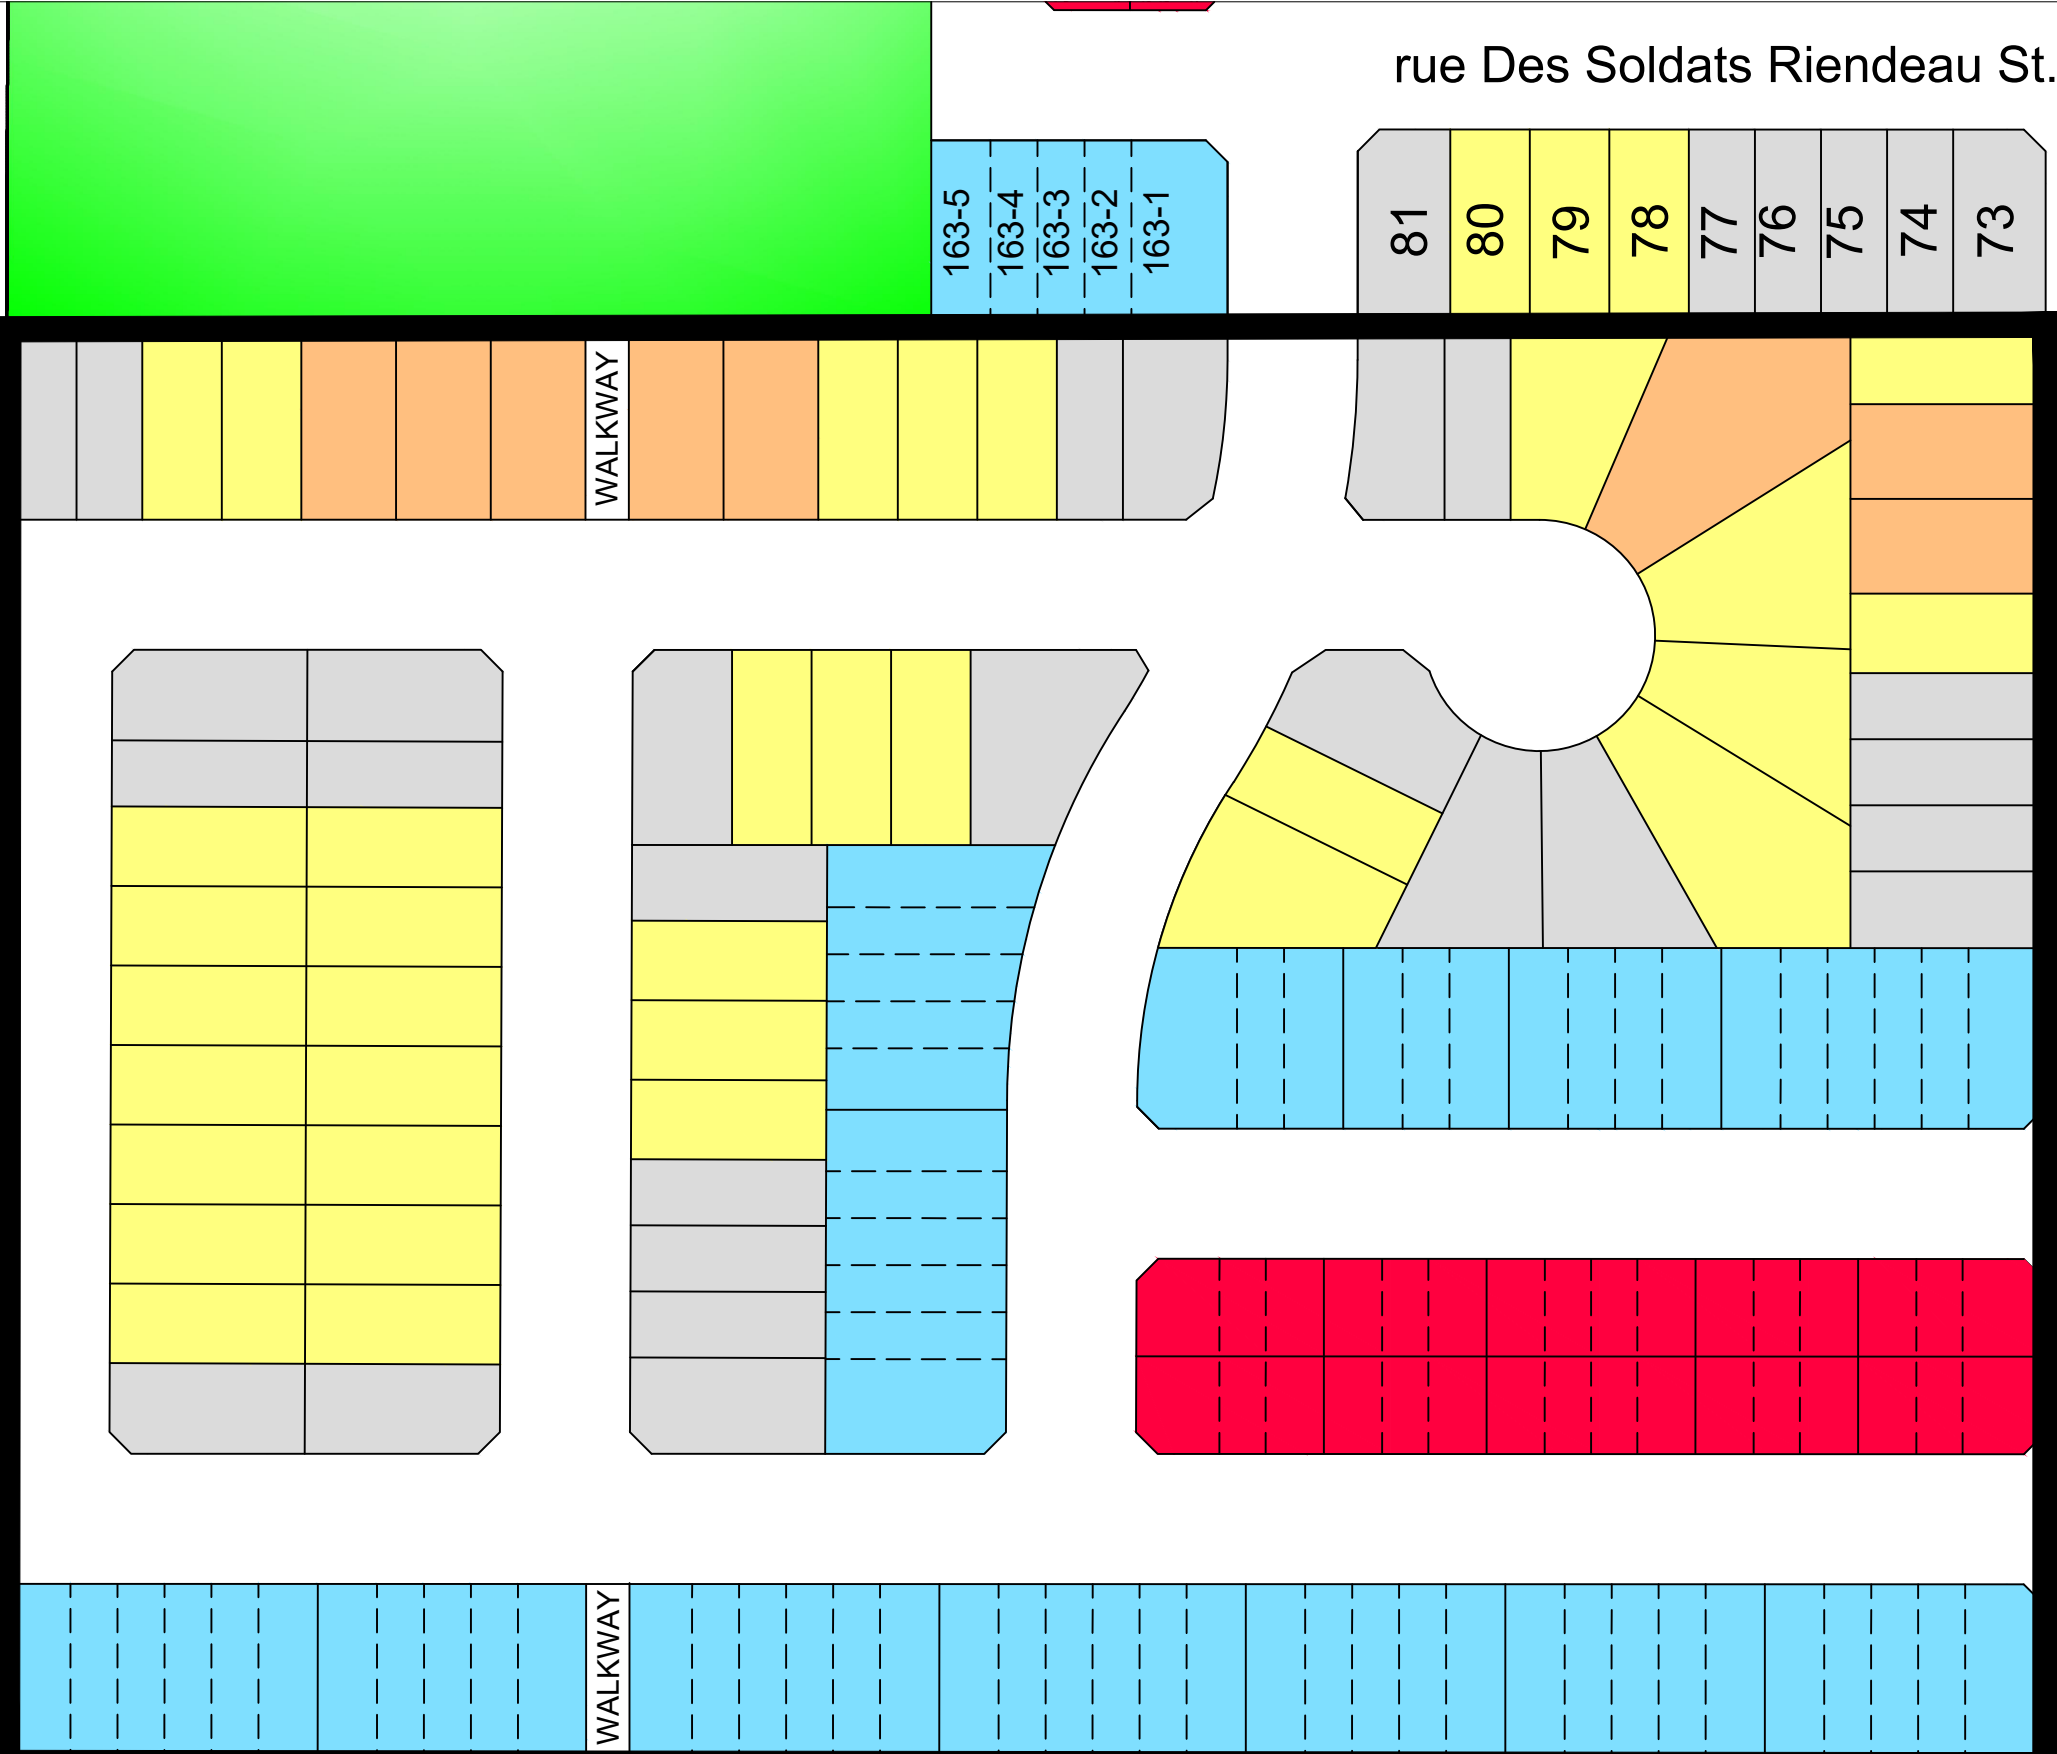

FUTURE GREENBANK ROAD

rue Des Soldats Riendeau St.

Half Moon Bay South  
Phase 5  
February 6, 2019

LOT COUNTS	
<span style="color: red;">■</span> 21' Village TH	32
<span style="color: lightblue;">■</span> 21' Widelot TH	65
<span style="color: lightgrey;">■</span> 30' Single	16
<span style="color: grey;">■</span> 30'C Single	10
<span style="color: yellow;">■</span> 36' Single	33
<span style="color: orange;">■</span> 43' Single	8
164	

rue Alex Polowin St.

WALKWAY

WALKWAY

163-5  
163-4  
163-3  
163-2  
163-1

81  
80  
79  
78  
77  
76  
75  
74  
73