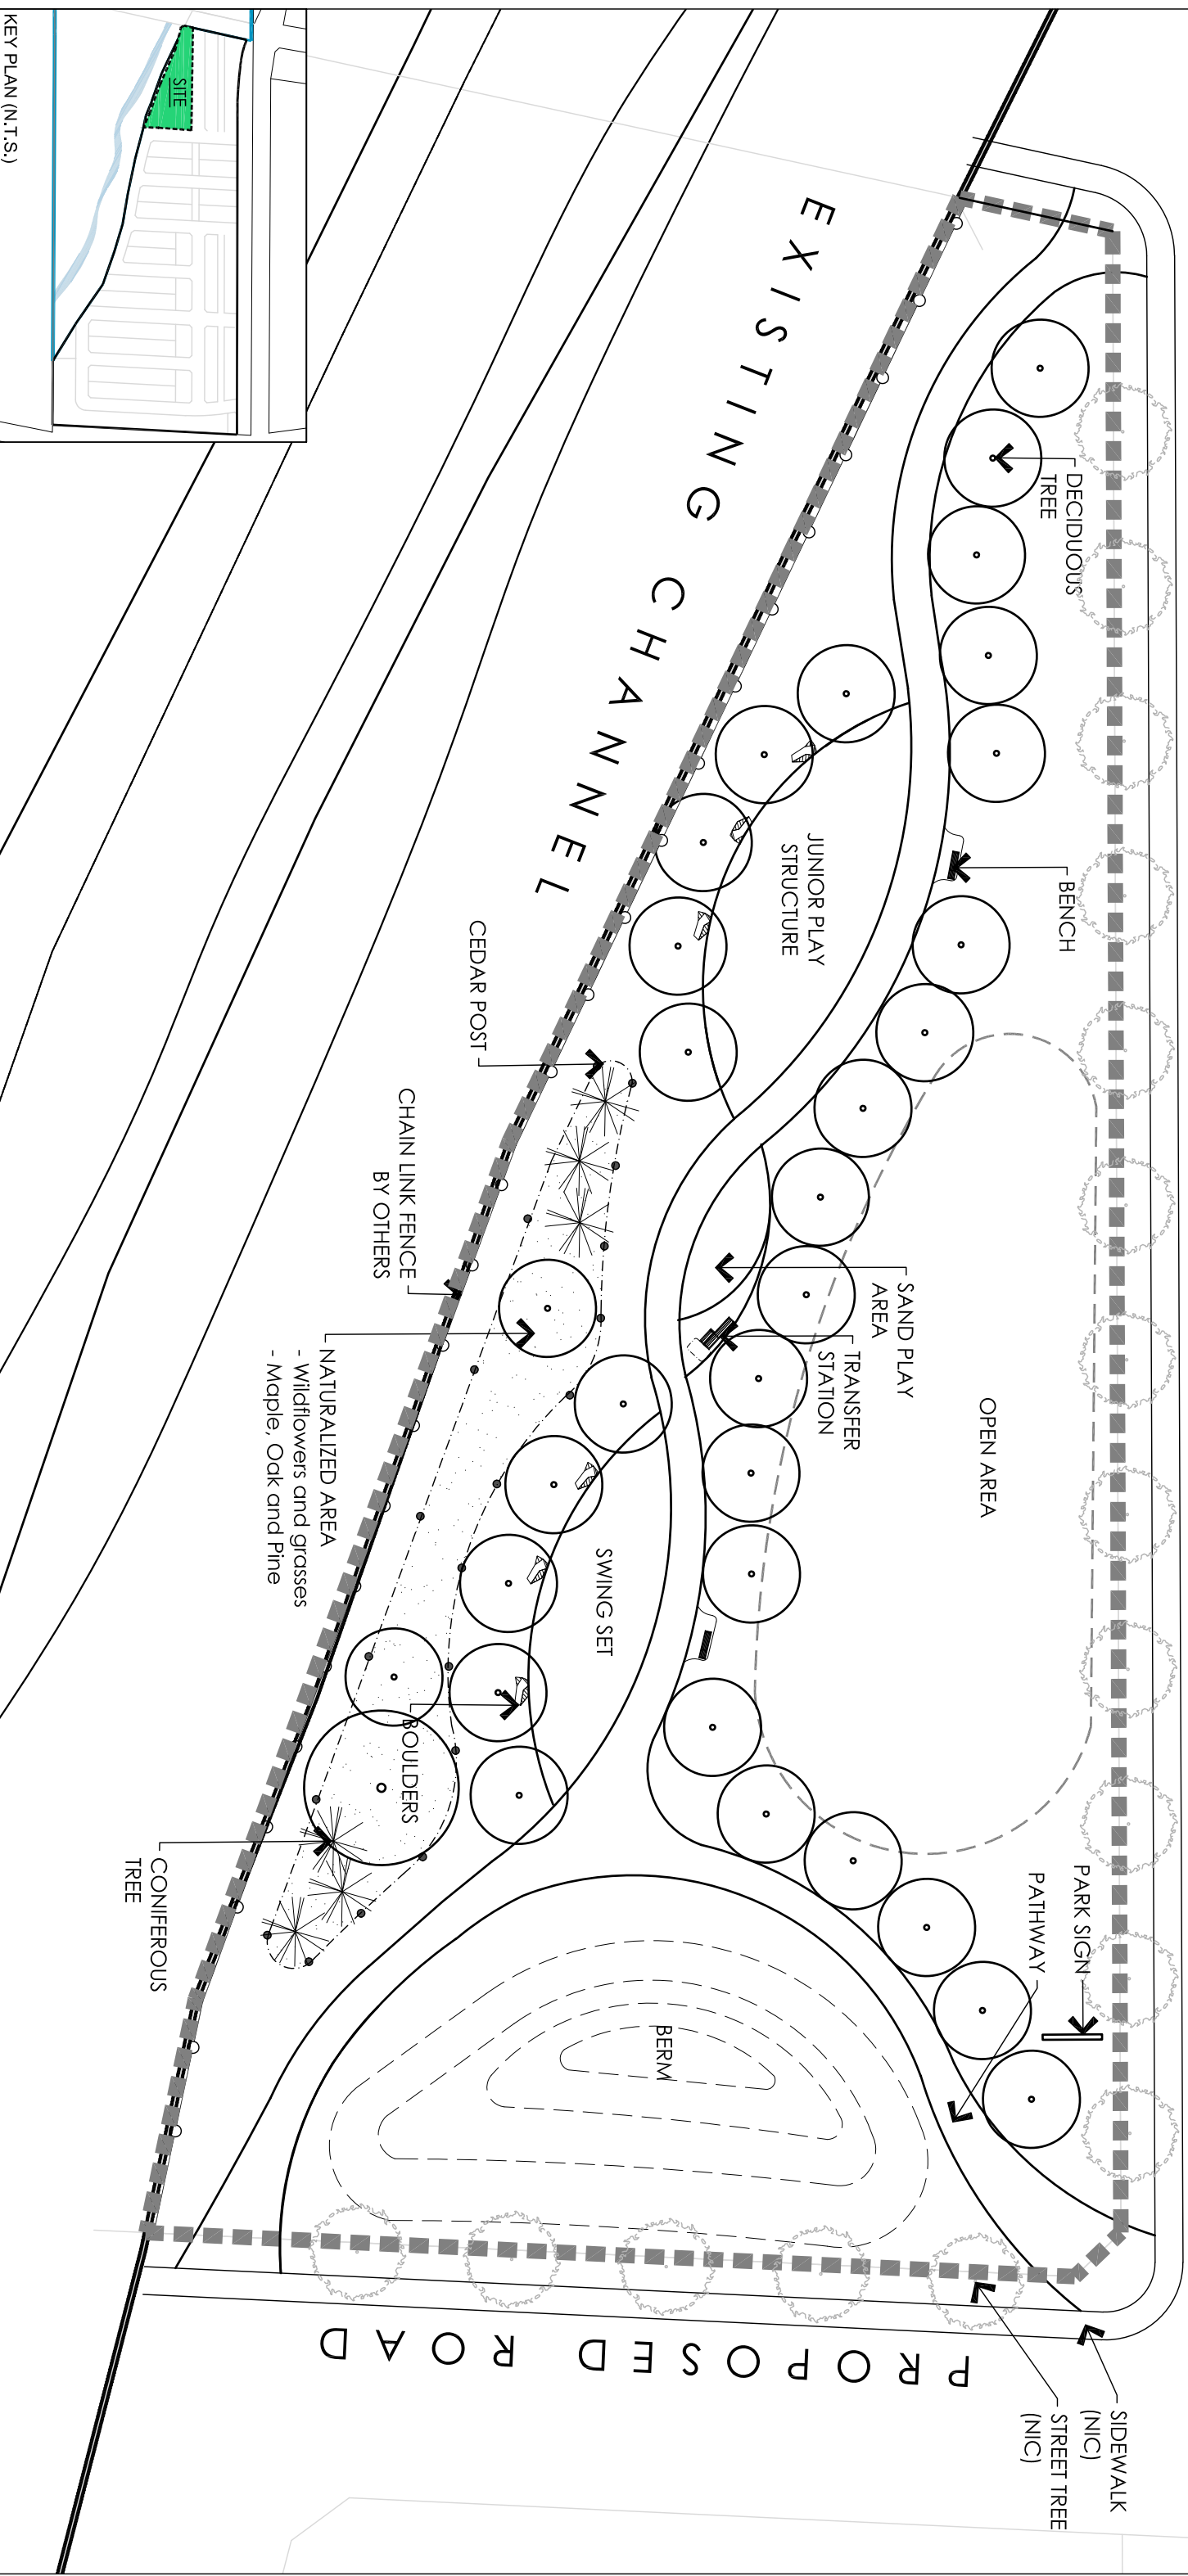

PARKETTE 1 (0.52 HA) - FIT PLAN (FOR DEMONSTRATION ONLY)

PROPOSED ROAD

CAIVAN CONSERVANCY LANDS