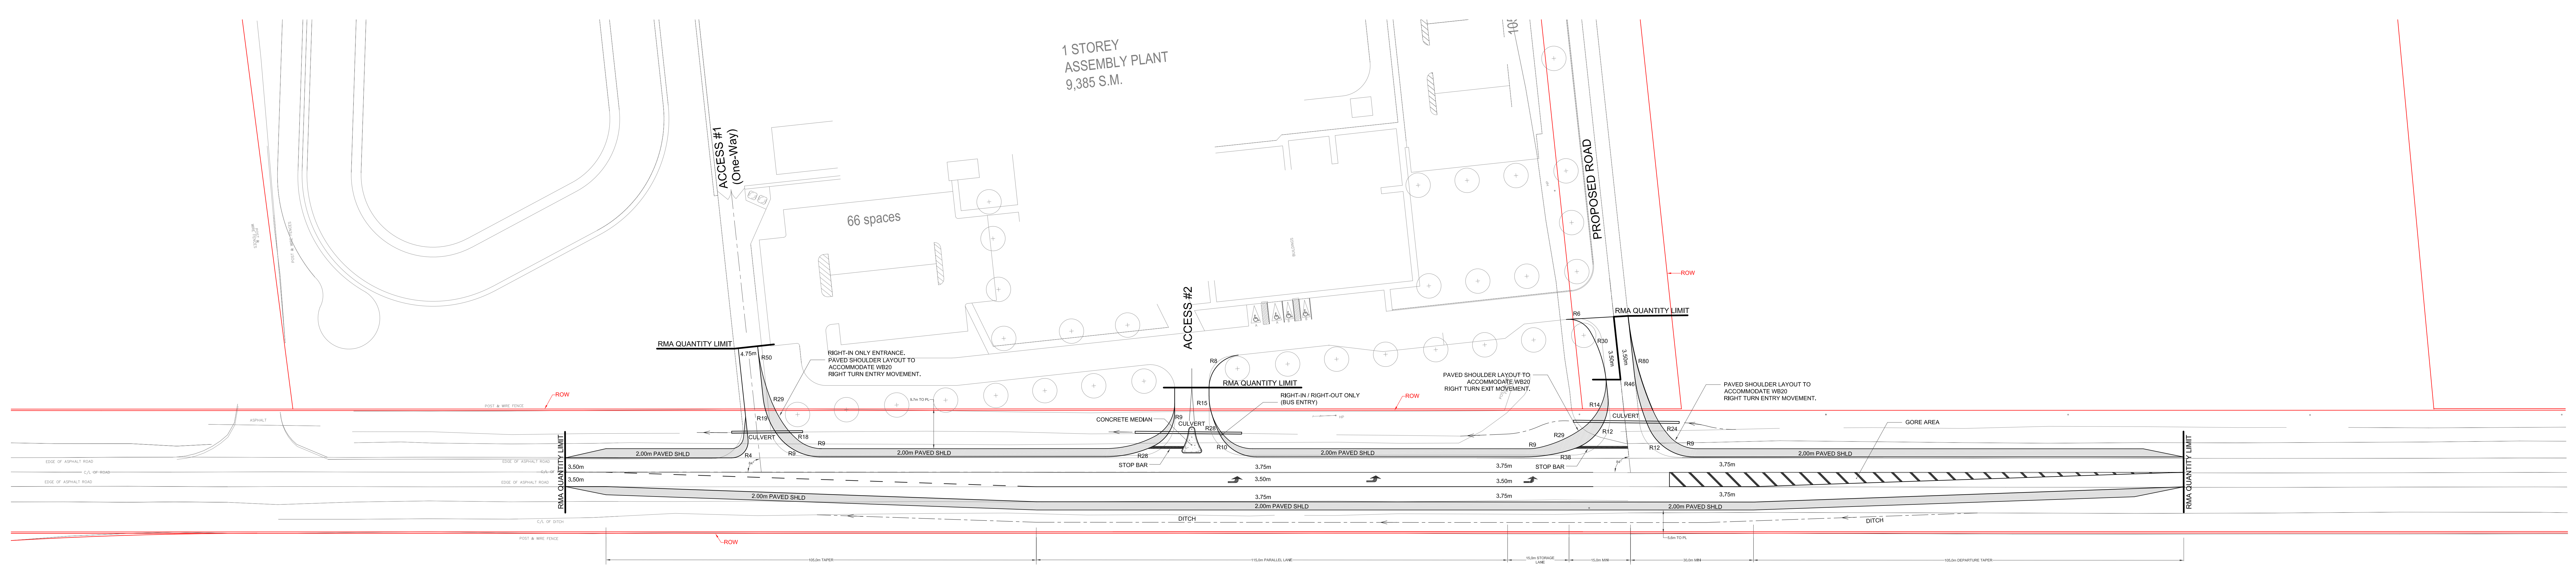

3713 BORRISOKANE ROAD

← 0.8km CAMBRIAN ROAD

1.4km BARNSDALE ROAD →

TURNING MOVEMENTS  
NTS

No.	Description	By	Date (dd/mm/yyyy)
0	ISSUED FOR COMMENTS - INTERNAL CIRCULATION	RG	19/02/2020
1	ISSUED FOR CIRCULATION	RG	06/03/2020
2	REDESIGN - ISSUED FOR COMMENTS - INTERNAL CIRCULATION	RG	22/04/2020
3	REDESIGN - ISSUED FOR COMMENTS	RG	30/04/2020
3	ISSUED FOR CIRCULATION	RG	08/05/2020

CAIVAN COMMUNITIES

3713 BORRISOKANE ROAD

FUNCTIONAL DESIGN