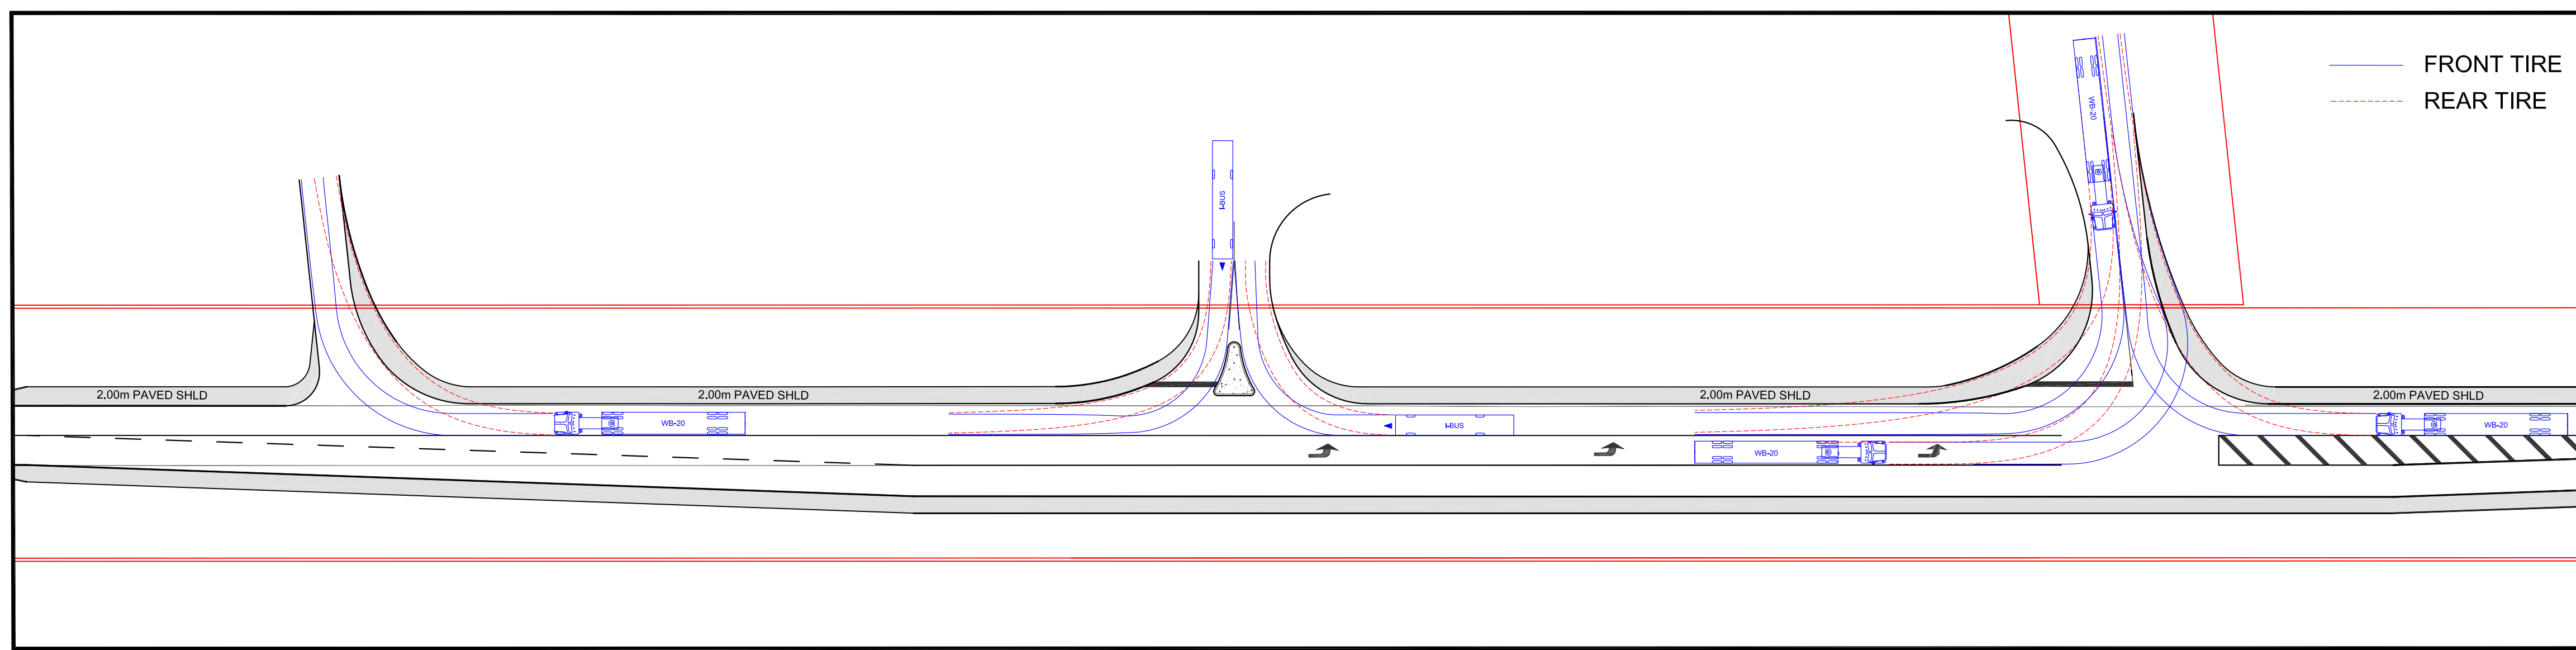

3713 BORRISOKANE ROAD

← 0.8km CAMBRIAN ROAD

1.4km BARNSDALE ROAD →

TURNING MOVEMENTS  
NTS

No.	Description	By	Date (dd/mm/yyyy)
0	ISSUED FOR COMMENTS - INTERNAL CIRCULATION	RG	19/02/2020
1	ISSUED FOR CIRCULATION	RG	06/03/2020
2	REDESIGN - ISSUED FOR COMMENTS - INTERNAL CIRCULATION	RG	22/04/2020
3	REDESIGN - ISSUED FOR COMMENTS	RG	30/04/2020
3	ISSUED FOR CIRCULATION	RG	08/05/2020