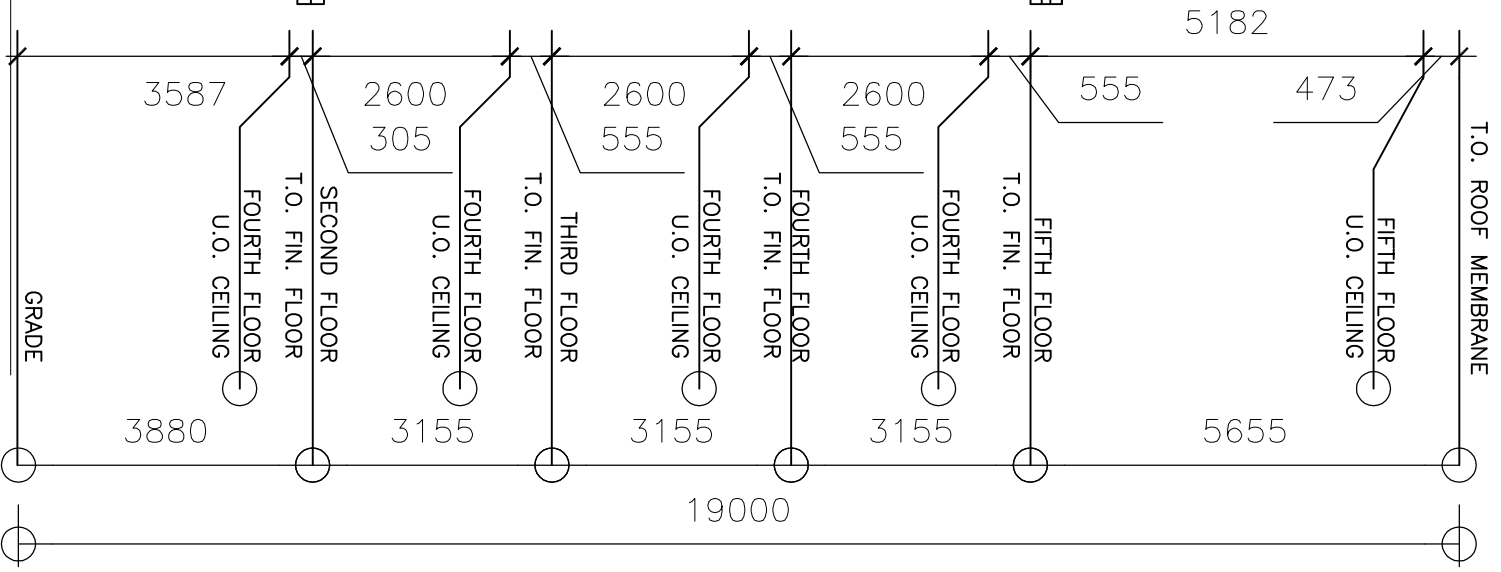

FLORENCE STREET

BANK STREET

406 - 408

ELEVATION

SCALE 1:100