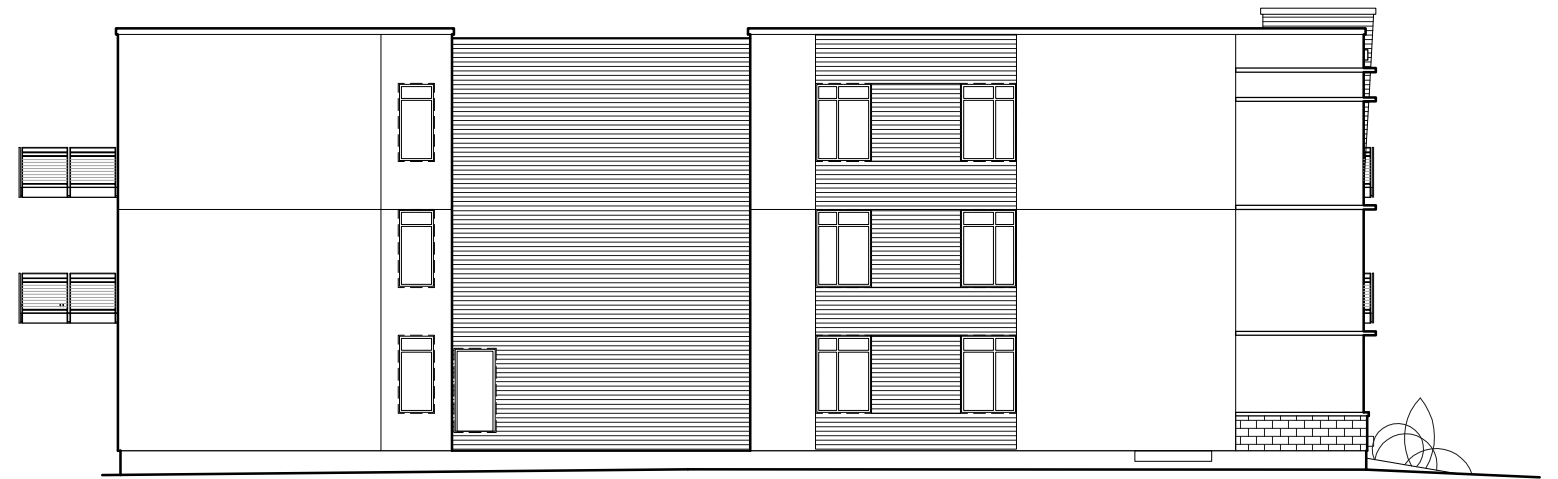

NORTH ELEVATION

WEST ELEVATION

SOUTH ELEVATION

EAST ELEVATION

Rosaline J. Hill
Architect & Development Consultant

414 Churchill Avenue, Ottawa
ON, K1Z 5C6 • 613-853-2822
www.rjhill.ca • rosaline@rjhill.ca

Carling Lowrise

3368 Carling Avenue, Ottawa

Jan. 28, 2016 • SCALE: 1/16" = 1'-0"

BUILDING ELEVATIONS