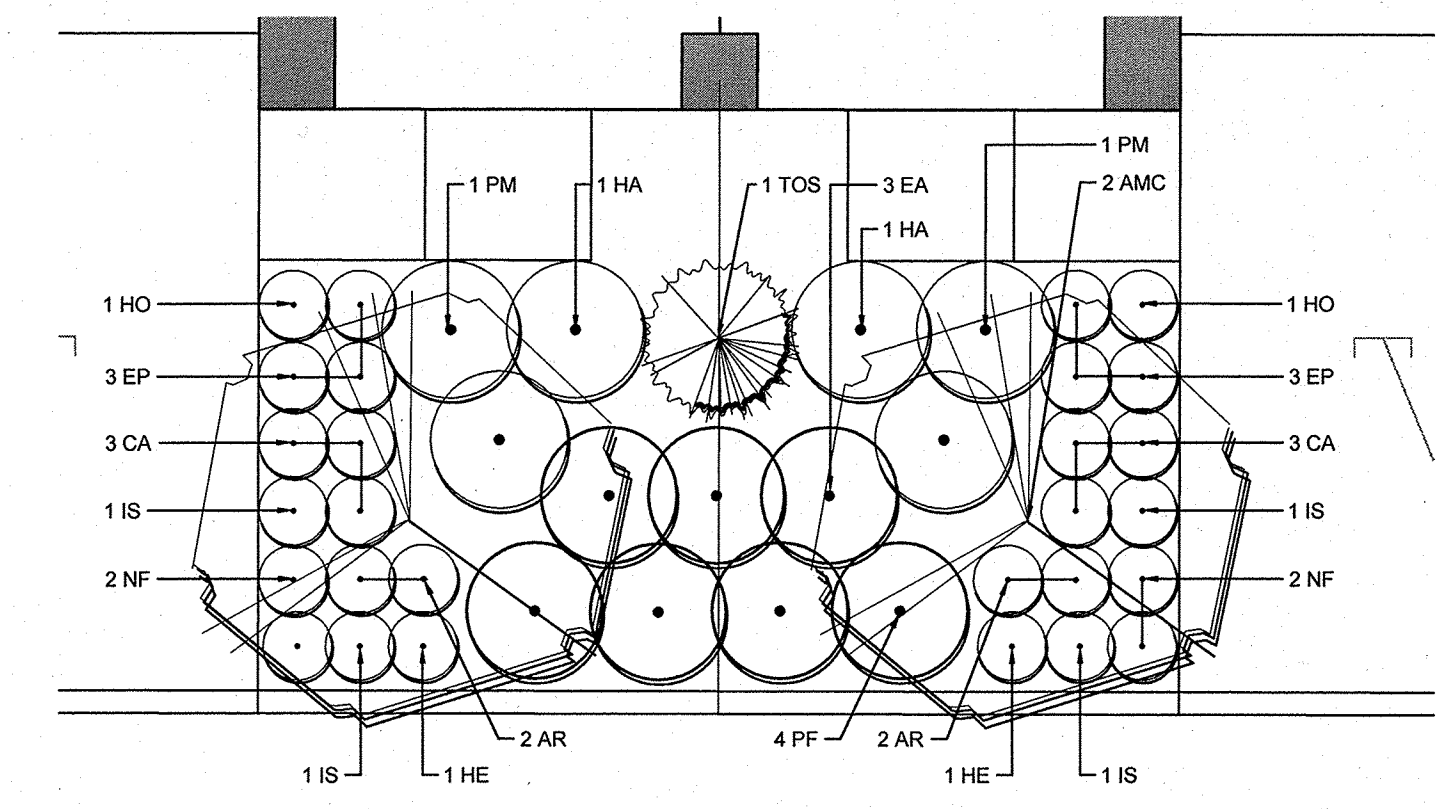

BACHMAN TERRACE

BACHMAN TERRACE

NOTE: MIRROR PLANTING WHERE REQUIRED SO THAT PERENNIAL BORDER FACES DRIVEWAY. THIS PROPOSED LANDSCAPE TEMPLATE WILL APPLY TO NINE (9) FRONT YARDS.

NOTE: MIRROR PLANTING WHERE REQUIRED SO THAT PERENNIAL BORDER FACES DRIVEWAY. THIS PROPOSED LANDSCAPE TEMPLATE WILL APPLY TO FIVE (5) FRONT YARDS.

NOTE: MIRROR PLANTING WHERE REQUIRED SO THAT PERENNIAL BORDER FACES DRIVEWAY. THIS PROPOSED LANDSCAPE TEMPLATE WILL APPLY TO TWO (2) CORNER ENTRANCE UNITS.

Stantec
1331 Clyde Avenue
Ottawa, ON, Canada
Tel. 1 (613) 724-4420
www.stantec.com

Copyright Reserved

Consultants

Legend

- PROPOSED DECIDUOUS TREE
- PLANT CALLOUT
- PROPOSED CONIFEROUS TREE
- PROPOSED SHRUB BED
- PROPOSED PERENNIAL BED
- EXISTING DECIDUOUS TREE
- EXISTING CONIFEROUS TREE
- HYDRO SEEDING C/W 150mm TOPSOIL
- SOD C/W 100mm TOPSOIL
- TREE PROTECTION FENCE
- PROPERTY LINE

Notes

Revision

Revision	By	Appd.	YY.MM.DD
1. Issued for Site Plan Approval	BD	CG	14.04.15
Issued	By	Appd.	YY.MM.DD
File Name: 160401069-LP.dwg	BD	CG	14.03.06
	Dwn.	Chkd.	Dgn.
			YY.MM.DD

Permit-Seal

Client/Project

TEGA DEVELOPMENTS

19 & 23 BACHMAN TERRACE
OTTAWA

Title

LANDSCAPE PLAN

Project No.

160401069

Drawing No.

L102

Sheet

2 of 3

Revision

0