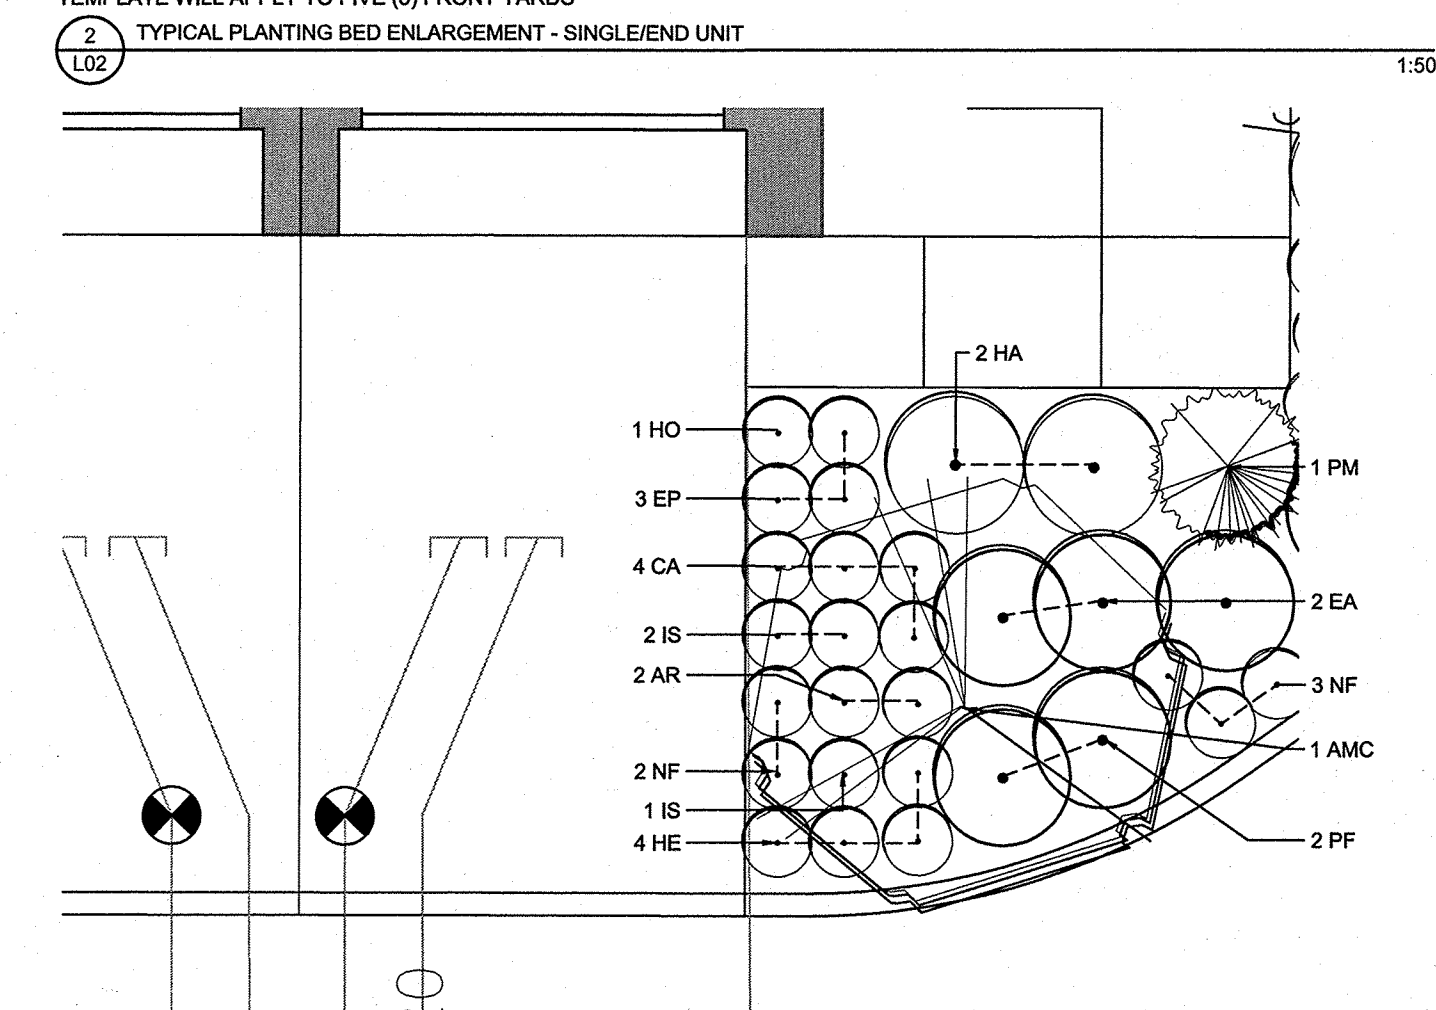

NOTE: MIRROR PLANTING WHERE REQUIRED SO THAT PERENNIAL BORDER FACES DRIVEWAY. THIS PROPOSED LANDSCAPE TEMPLATE WILL APPLY TO TWO (2) CORNER ENTRANCE UNITS.

Stantec
1331 Clyde Avenue
Ottawa, ON, Canada
Tel. 1 (613) 724-4420
www.stantec.com

Copyright Reserved

Consultants

Legend

- PROPOSED DECIDUOUS TREE
- PLANT CALLOUT
- PROPOSED CONIFEROUS TREE
- PROPOSED SHRUB BED
- PROPOSED PERENNIAL BED
- EXISTING DECIDUOUS TREE
- EXISTING CONIFEROUS TREE
- HYDRO SEEDING C/W 150mm TOPSOIL
- SOD C/W 100mm TOPSOIL
- TREE PROTECTION FENCE
- PROPERTY LINE

Notes

Revision

Revision	By	Appd.	YY.MM.DD
1. Issued for Site Plan Approval	BD	CG	14.04.15
Issued	By	Appd.	YY.MM.DD
File Name: 160401069-LP.dwg	BD	CG	14.03.06
	Dwn.	Chkd.	Dgn.
			YY.MM.DD

Permit-Seal

Client/Project

TEGA DEVELOPMENTS

19 & 23 BACHMAN TERRACE
OTTAWA

Title

LANDSCAPE PLAN

Project No.

160401069

Drawing No.

L102

Sheet

2 of 3

Revision

0

SYM	Qty	Botanical Name	Common Name	CAL (mm)	Size	Root	Remarks
DECIDUOUS TREES:							
AMC	25	Amelanchier canadensis	Dowry Serviceberry	40		W.B.	
GT	8	Gleditsia triacanthos var. inermis 'Shademaster'	Shademaster Honeylocust	60		W.B.	
CONIFEROUS TREES:							
PG	4	Picea glauca	White Spruce		2400 ht	W.B.	
PS	1	Pinus strobus	White Pine		2400 ht	W.B.	
DECIDUOUS SHRUBS:							
EA	48	Euonymus alatus 'Compacta'	Dwarf Burning Bush		800 ht.	W.B.	Planted @ 900mm c/c
HA	29	Hydrangea arborescens 'Annabelle'	Annabelle Hydrangea		3 gal	Pot	Planted @ 900mm c/c
PF	65	Potentilla fruticosa 'Goldfinger'	Goldfinger Potentilla		800 ht.	Pot	Planted @ 900mm c/c
CONIFEROUS SHRUBS:							
PM	25	Pinus mugo 'Slowmound'	Slowmound Mugo Pine		800 dia.	Pot	
TOS	12	Thuja occidentalis 'Smaragd'	Emerald Cedar		1500 ht.	Pot	
PERENNIALS:							
AR	53	Astilbe x rosea 'Peach Blossom'	Peach Blossom Astilbe		1 gal	Pot	Planted @ 450mm c/c
CA	82	Calamagrostis x acutiflora 'Overdam'	Variegated Reed Grass		1 gal	Pot	Planted @ 450mm c/c
EP	75	Echinacea purpurea 'Magnus'	Magnus Coneflower		1 gal	Pot	Planted @ 450mm c/c
GM	117	Geranium macrorrhizum	Bigroot Cranesbill		1 gal	Pot	Planted @ 450mm c/c
HE	36	Hemerocallis 'Ruby Stella'	Ruby Stella Daylily		1 gal	Pot	Planted @ 450mm c/c
HO	25	Hosta fortunei 'Aureomarginata'	Golden Variegated Hosta		1 gal	Pot	Planted @ 450mm c/c
IS	57	Iris siberica	Siberian Iris		1 gal	Pot	Planted @ 450mm c/c
NF	56	Nepeta x faassenii 'Walker's Low'	Walker's Low Catmint		1 gal	Pot	Planted @ 450mm c/c

W:\active\160401069_Bachman Terrace\design\landscape\160401069-LP.dwg
2014/04/17 10:19 AM By: De Vries, Brad