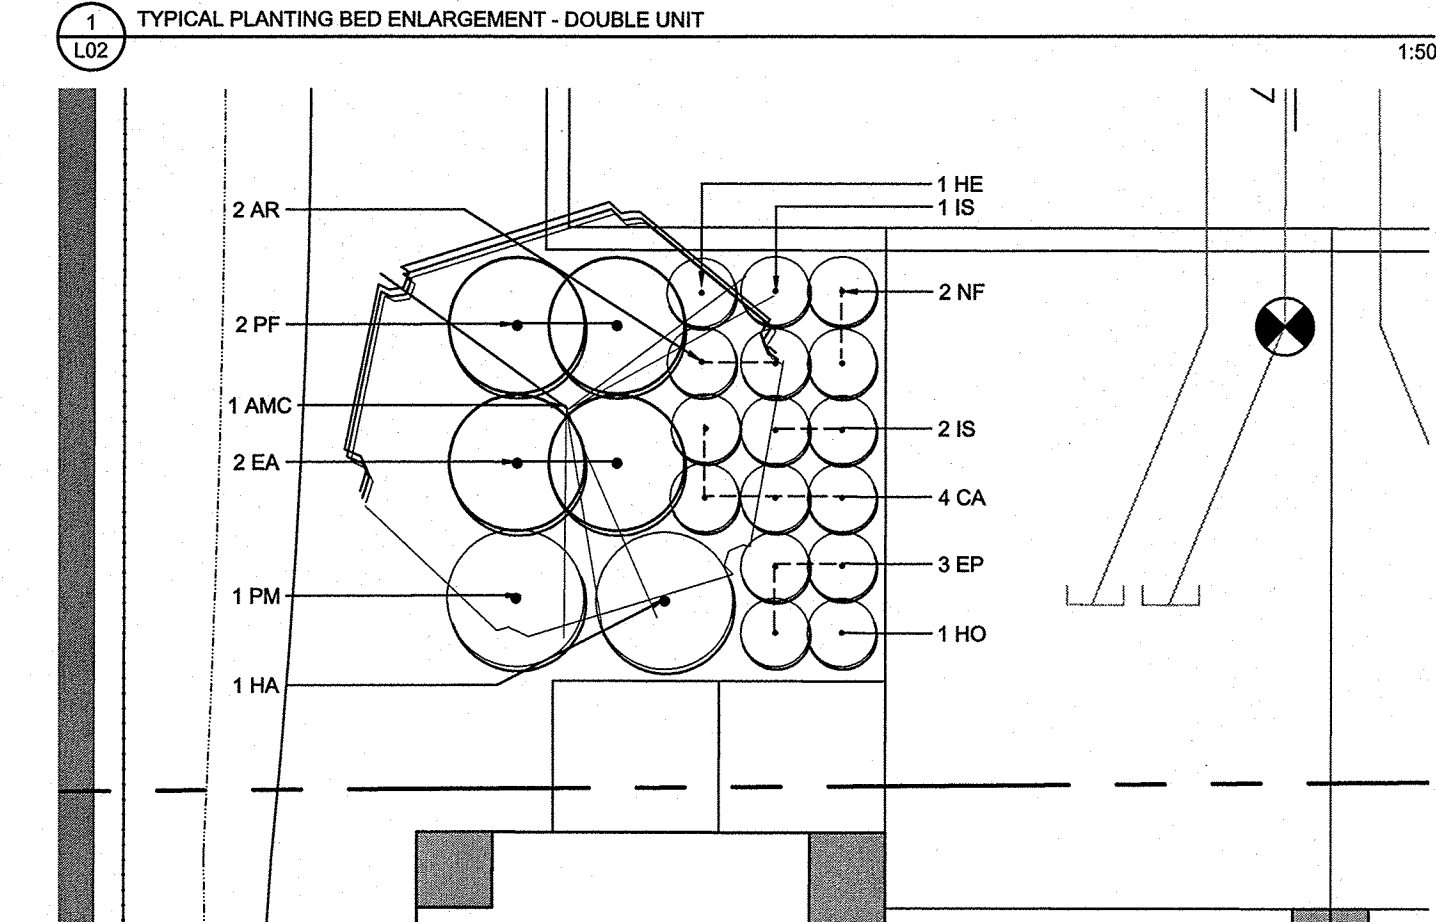

NOTE: MIRROR PLANTING WHERE REQUIRED SO THAT PERENNIAL BORDER FACES DRIVEWAY. THIS PROPOSED LANDSCAPE TEMPLATE WILL APPLY TO NINE (9) FRONT YARDS.

NOTE: MIRROR PLANTING WHERE REQUIRED SO THAT PERENNIAL BORDER FACES DRIVEWAY. THIS PROPOSED LANDSCAPE TEMPLATE WILL APPLY TO FIVE (5) FRONT YARDS.