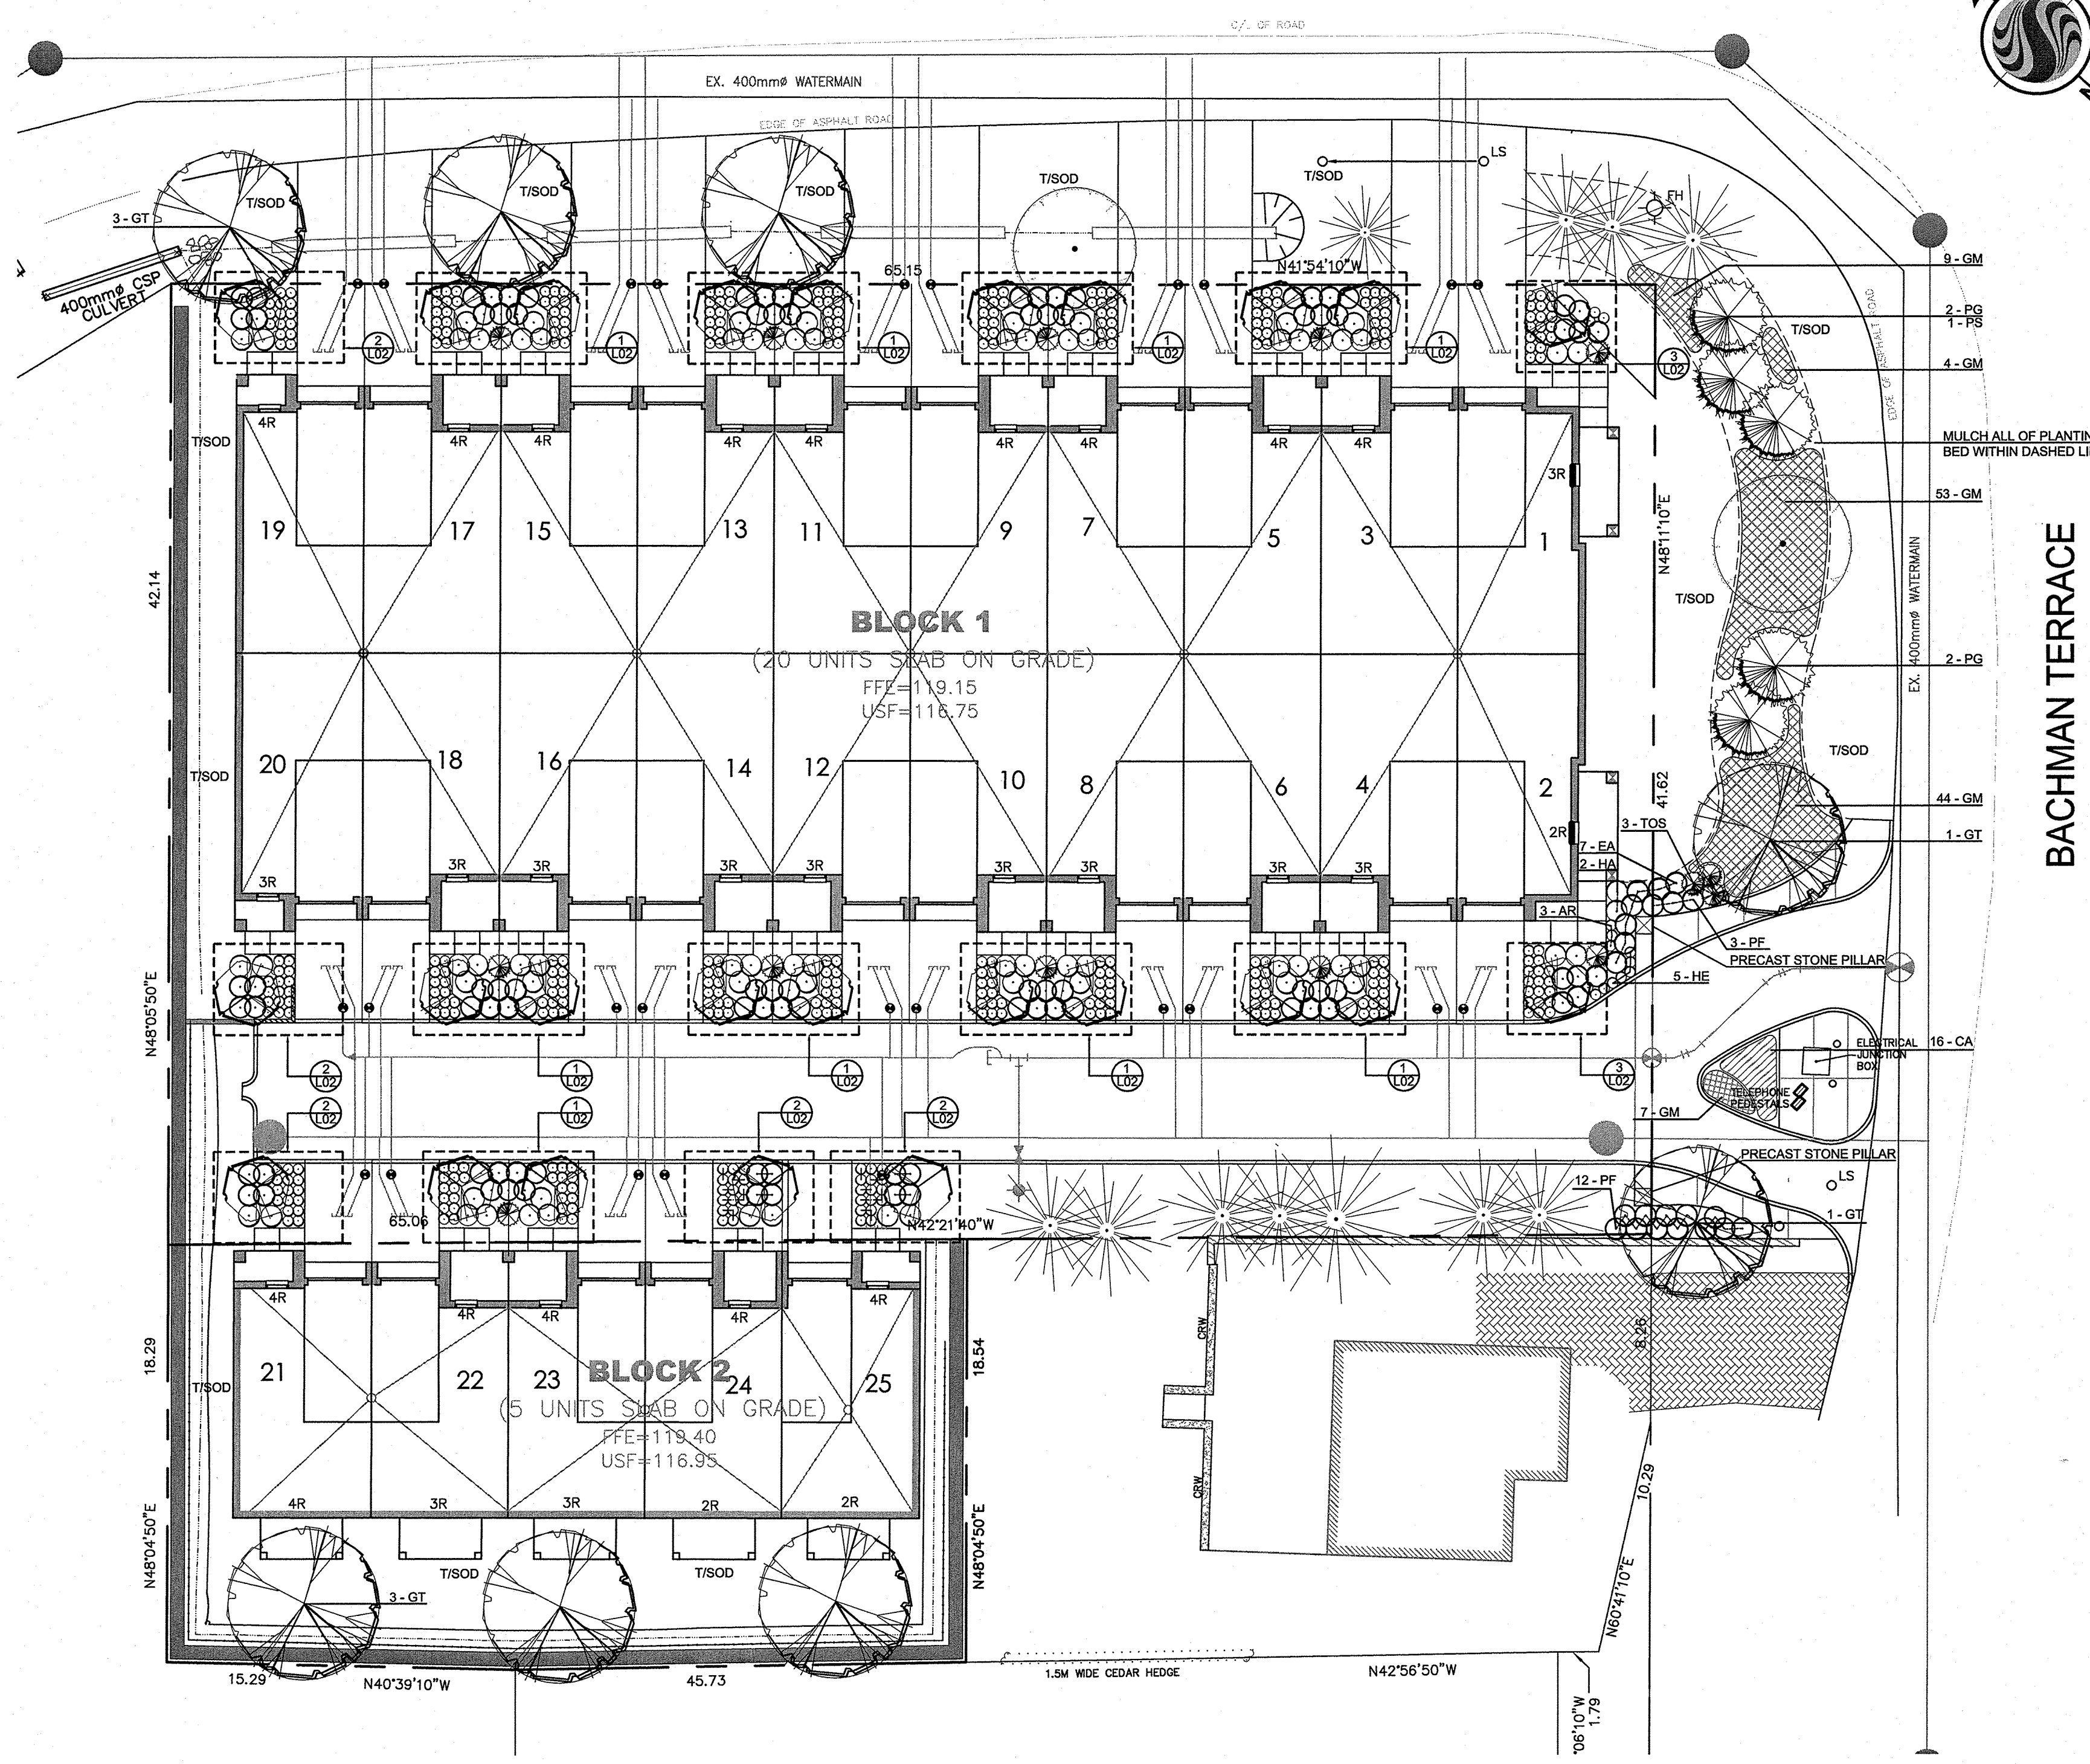

BACHMAN TERRACE

BACHMAN TERRACE