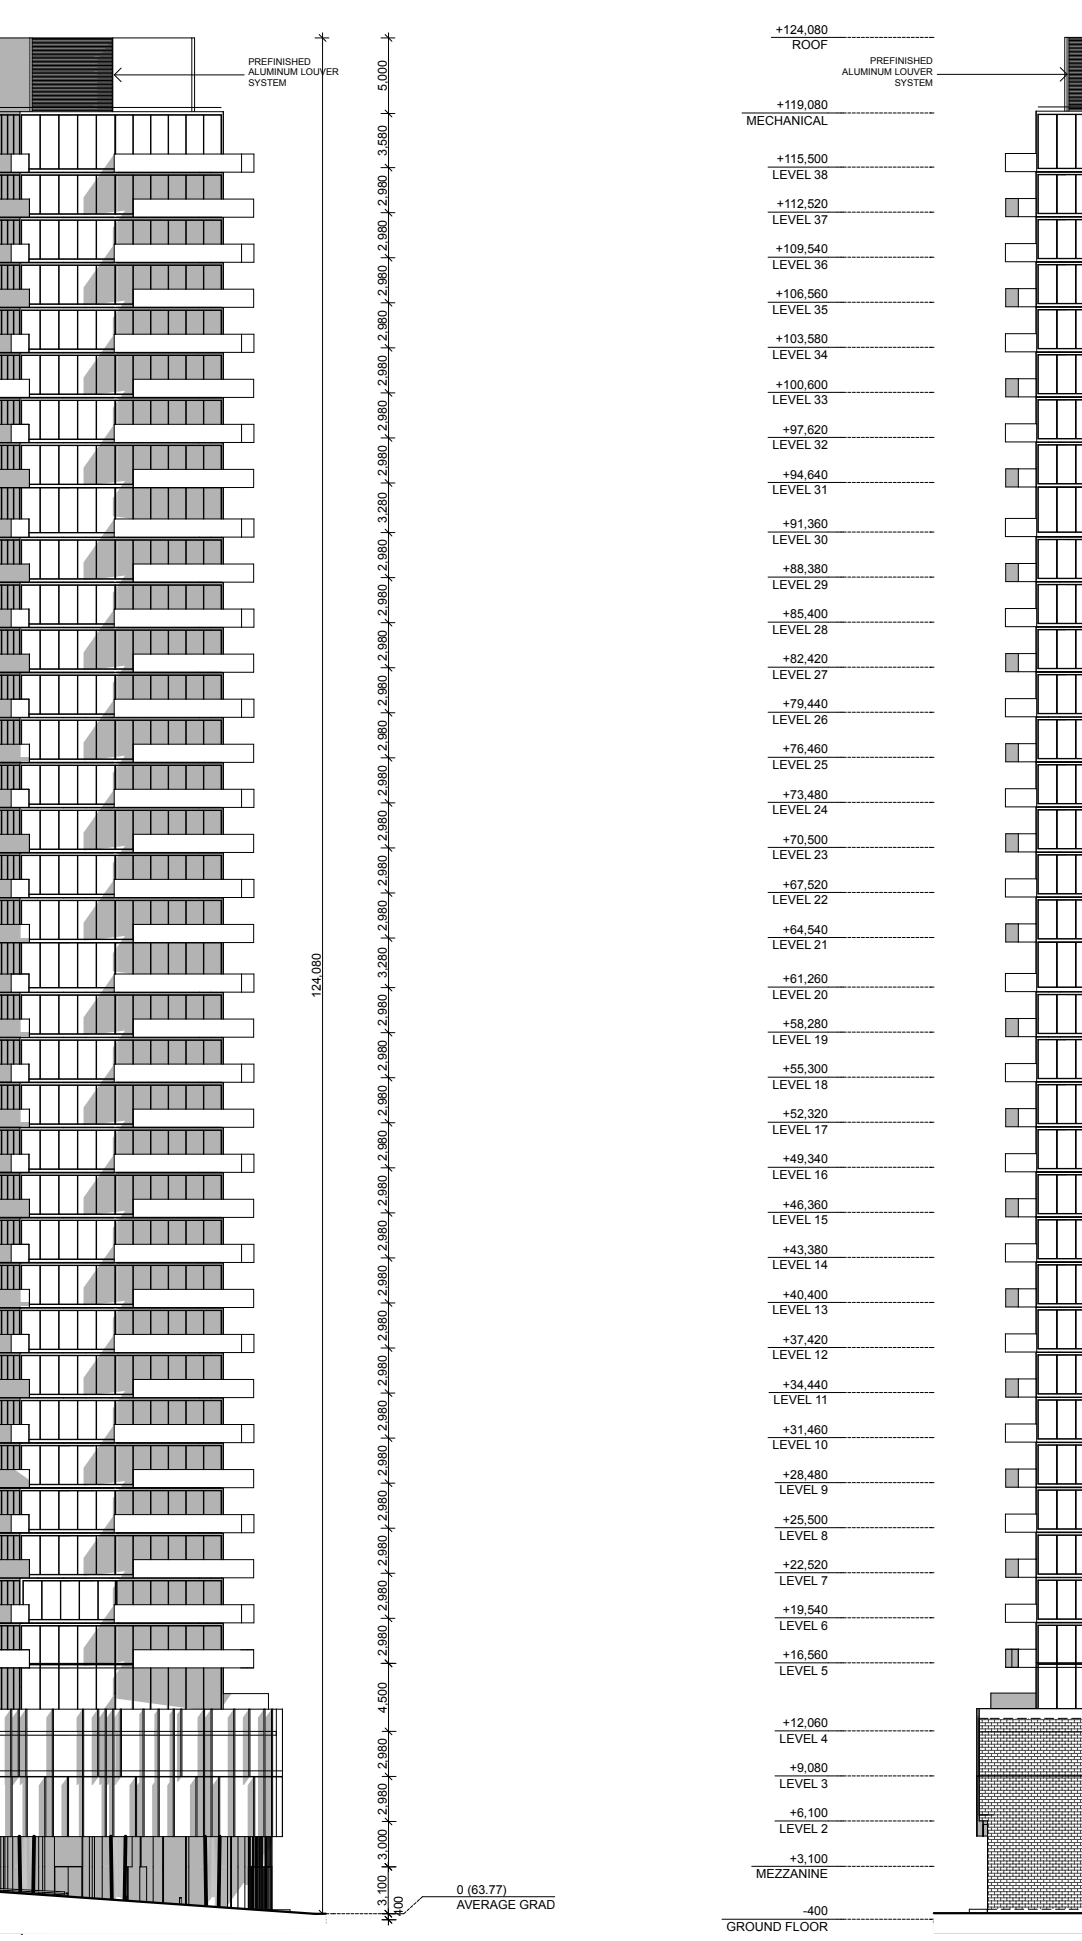

WEST ELEVATION

SCALE: 1:500

EAST ELEVATION

SCALE: 1:500

NORTH ELEVATION

SCALE: 1:500

SOUTH ELEVATION

SCALE: 1:500

1040 SOMERSET ST W, OTTAWA ELEVATIONS