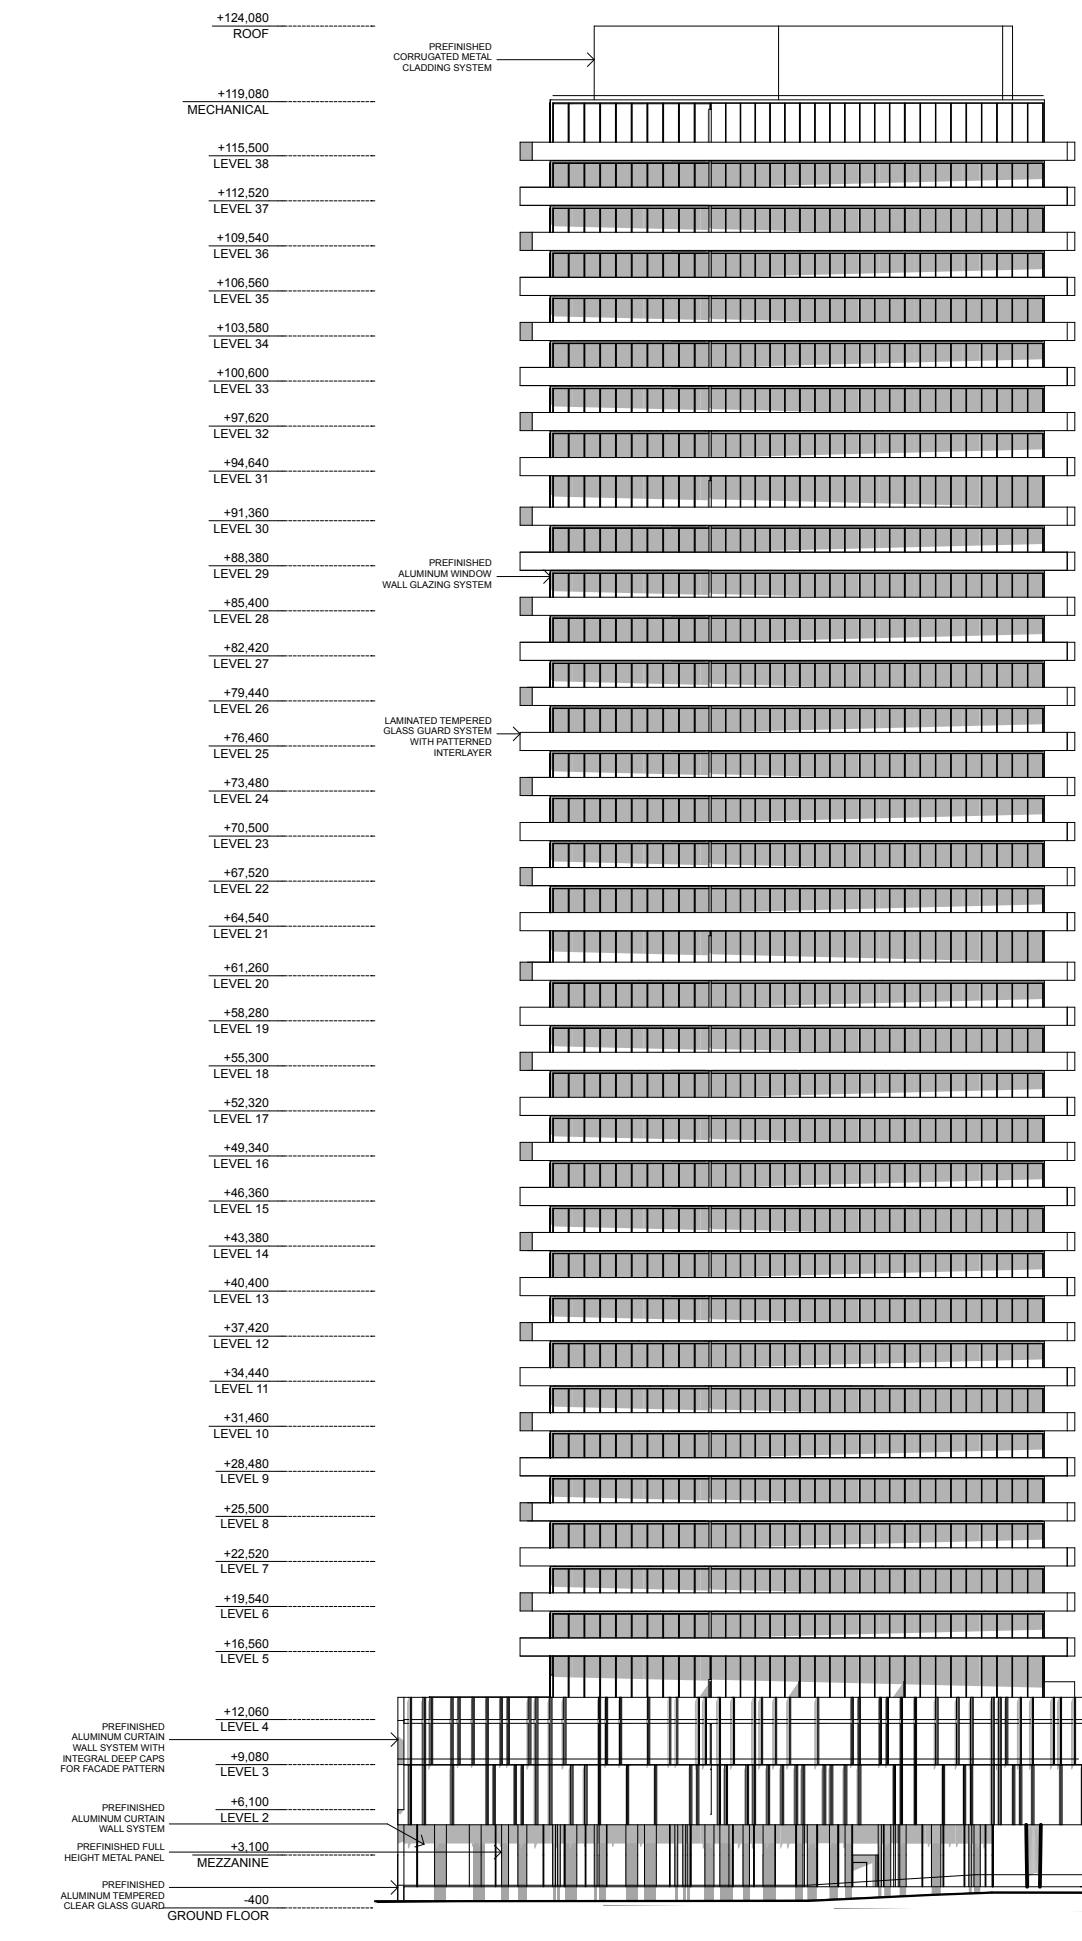

WEST ELEVATION

SCALE: 1:500

EAST ELEVATION

SCALE: 1:500

NORTH ELEVATION

SCALE: 1:500

SOUTH ELEVATION

SCALE: 1:500

1040 SOMERSET ST W, OTTAWA ELEVATIONS