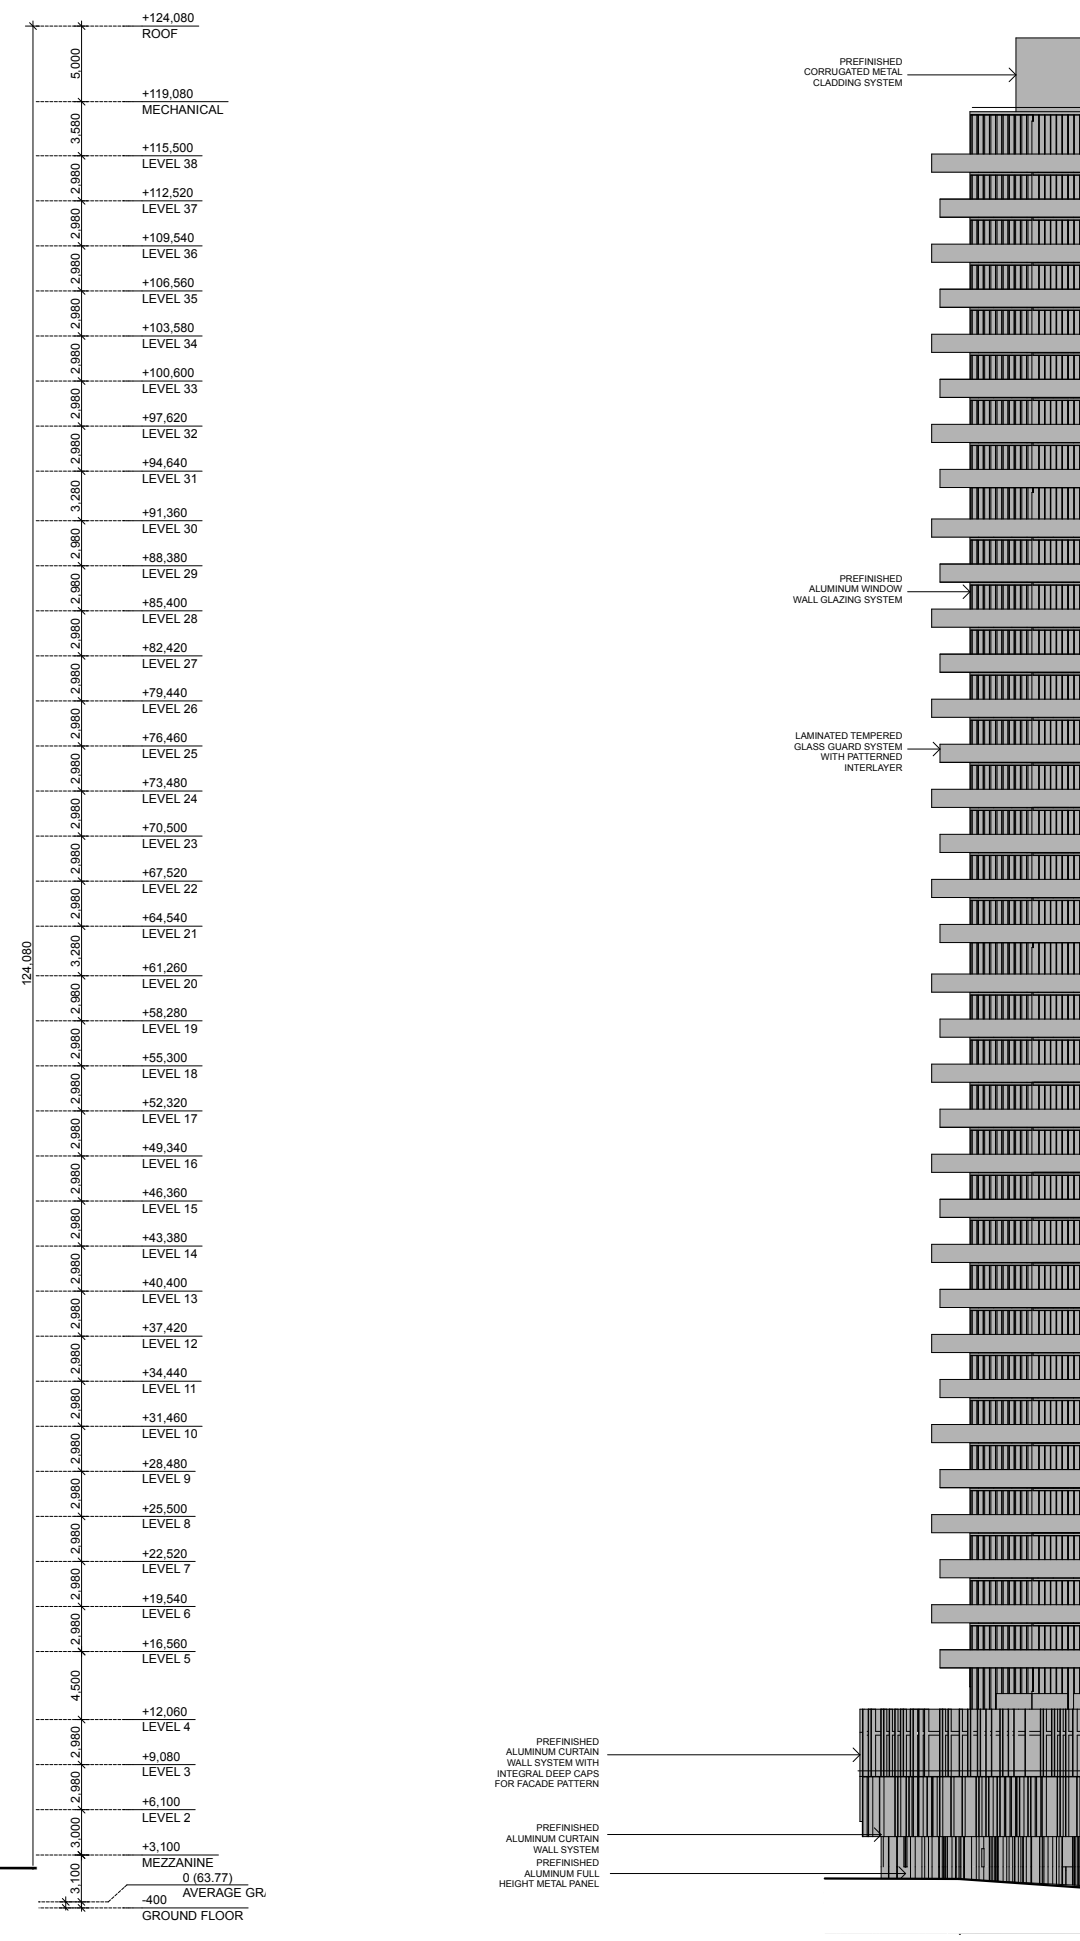

WEST ELEVATION

SCALE: 1:500

EAST ELEVATION

SCALE: 1:500

NORTH ELEVATION

SCALE: 1:500

SOUTH ELEVATION

SCALE: 1:500

1040 SOMERSET ST W, OTTAWA ELEVATIONS