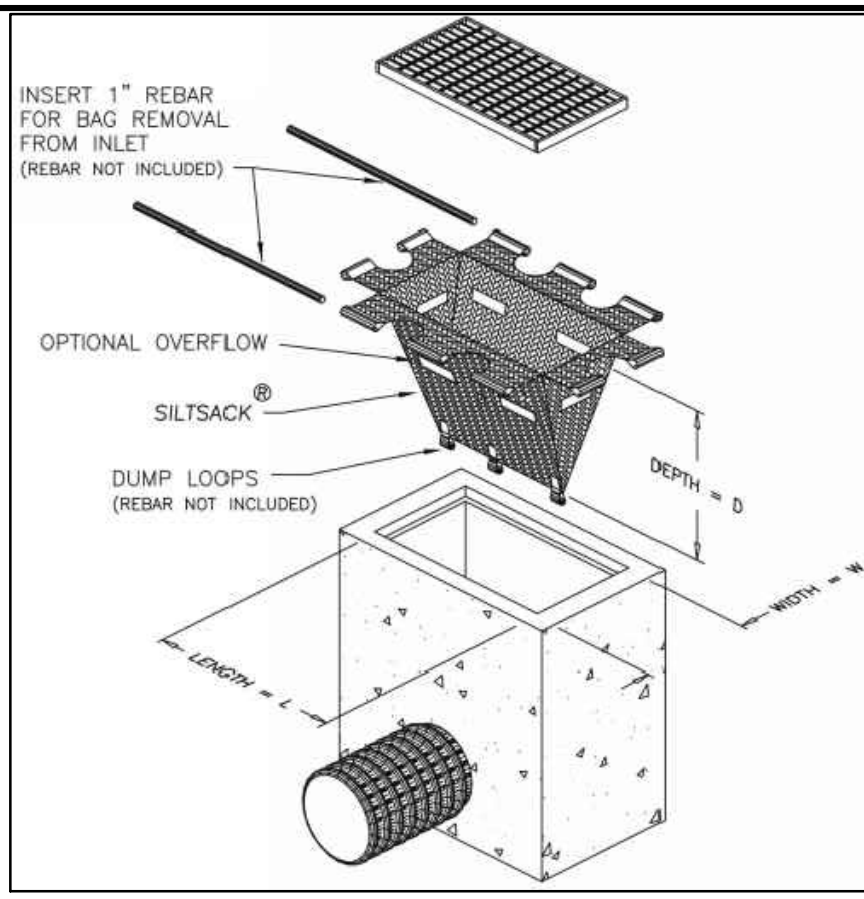

1. ### EXISTING LEGEND
2. Survey Monument Planted
   - Survey Monument Found
   - Standard Iron Bar
   - Short Standard Iron Bar
   - Iron Bar (0.3 Long)
   - Rock Post
   - Cut Cross
   - Concrete Pin
   - Measured
   - Witness
   - Arms, O'Sullivan, Vallebek Ltd.
   - LF Lattice Fence
   - MF Metal Fence
   - BF Board Fence
   - CLF Chain Link Fence
   - MR Metal Rail
   - C/L Centreline
   - WRW Wooden Retaining Wall
   - BRW Brick Retaining Wall
   - OHV Overhead Wires
   - UP Utility Pole
   - AN Anchor
   - LS Light Standard
   - Water Valve, Valve Chamber, Fire Hydrant
   - Sewer Manhole, Catch Basin Manhole
   - Catch Basin / Drainage, Wing Wall, Head Wall
   - Pole, Pole w/ Light, Decorative, Lawn Light
   - Power Supply, Panel, Pedestal, Transformer, Tower, Regulator
   - Amp, Hand Hole, Vault, Gas Valve
   - DC Transpo: Bus Shelter-No Power, Energized, Isolated
   - Streetscape: Planter Box, Gate Square, Eng. Soil
   - Traffic Connect Box / Disconnect Box, SL Disconnect
   - R.L. Hand Hole, R.L. Camera
   - Scada: Handhold, Monitoring Panel
   - Survey Elevation (exp Services Inc. November 2018)
   - Survey Slope and direction of flow
- A. Allstream
  F. Fibre
  P. Prime
  T. Rogers
  C. Canada P2P Fibre
  B. Bell
  R. Rogers
  S. Sprint
  G. Bell
  F. Fibre
  S. Street Lighting
  T. Traffic
  G. Gaslighty
  T. Telecom
  OT. Group Telecom
  TD. Telecom Ottawa
  H. Hydro Ottawa
  TD. Telus
  V. Vidéotron
  / L.S. Level 3
  Z. Zayo
  DD. Dept. of Defence
  PED. Pedestal (owner unknown)
  MH. Manhole (owner unknown)
  G.P.C. OC/Transpo
  P.A. Public Works
  UP. Utility Pole (owner unknown)
  S.C. Sisco
4. SC SIEMENS CONNECTION
   WM WATER METER
   RW REMOTE WATER METER READER
   OF OVERLAND FLOW ROUTE
   CB PROPOSED BARRIER CURB (AS PER CITY STD. SC1.1)
   RD ROOF DRAIN LOCATION

REV	REVISION DESCRIPTION	DATE	BY	APPD
3	REVISED AS PER CITY COMMENTS	27/02/20	SAB	BMT
2	ISSUED FOR SITE PLAN APPLICATION	19/08/19	SAB	BMT
1	ISSUED FOR COORDINATION	05/02/19	SAB	BMT

REV	REVISION DESCRIPTION	DATE	BY	APPD
3	REVISED AS PER CITY COMMENTS	27/02/20	SAB	BMT
2	ISSUED FOR SITE PLAN APPLICATION	19/08/19	SAB	BMT
1	ISSUED FOR COORDINATION	05/02/19	SAB	BMT

SCALE
0 2m 4m 10m
HORIZONTAL 1:250

DESIGNED BY
REVIEWED BY
CLIENT

BEST WESTERN PLUS
1272 CARLING AVENUE
OTTAWA, ON. K1Z 7K8

exp Services Inc.
1-813-888-1880 | 1-813-225-7330
3255 Commercial Drive, Unit 100
Ottawa, ON K2B 8H6
Canada
www.exp.com

• BUILDINGS • EARTH & ENVIRONMENT • ENERGY •
• INDUSTRIAL • INFRASTRUCTURE • SUSTAINABILITY •

DESIGN	JH/SAB
CHECKED	JLF
DESIGNED	BMT
PROJECT MANAGER	SAB
APPROVED	BMT
	JLF

BEST WESTERN PLUS
1272 CARLING AVENUE
OTTAWA, ONTARIO.

SITE GRADING, EROSION AND SEDIMENT CONTROL PLAN

PROJECT No. OTT-245894-A0
SURVEY EXP
DATE DECEMBER 2018
DRAWING No. C200

APPROVED ☐ REFUSED ☐
THIS DAY OF 20
LILY XU, RPP, MANAGER
PLANNING INFRASTRUCTURE AND ECONOMIC DEVELOPMENT DEPARTMENT, CITY OF OTTAWA