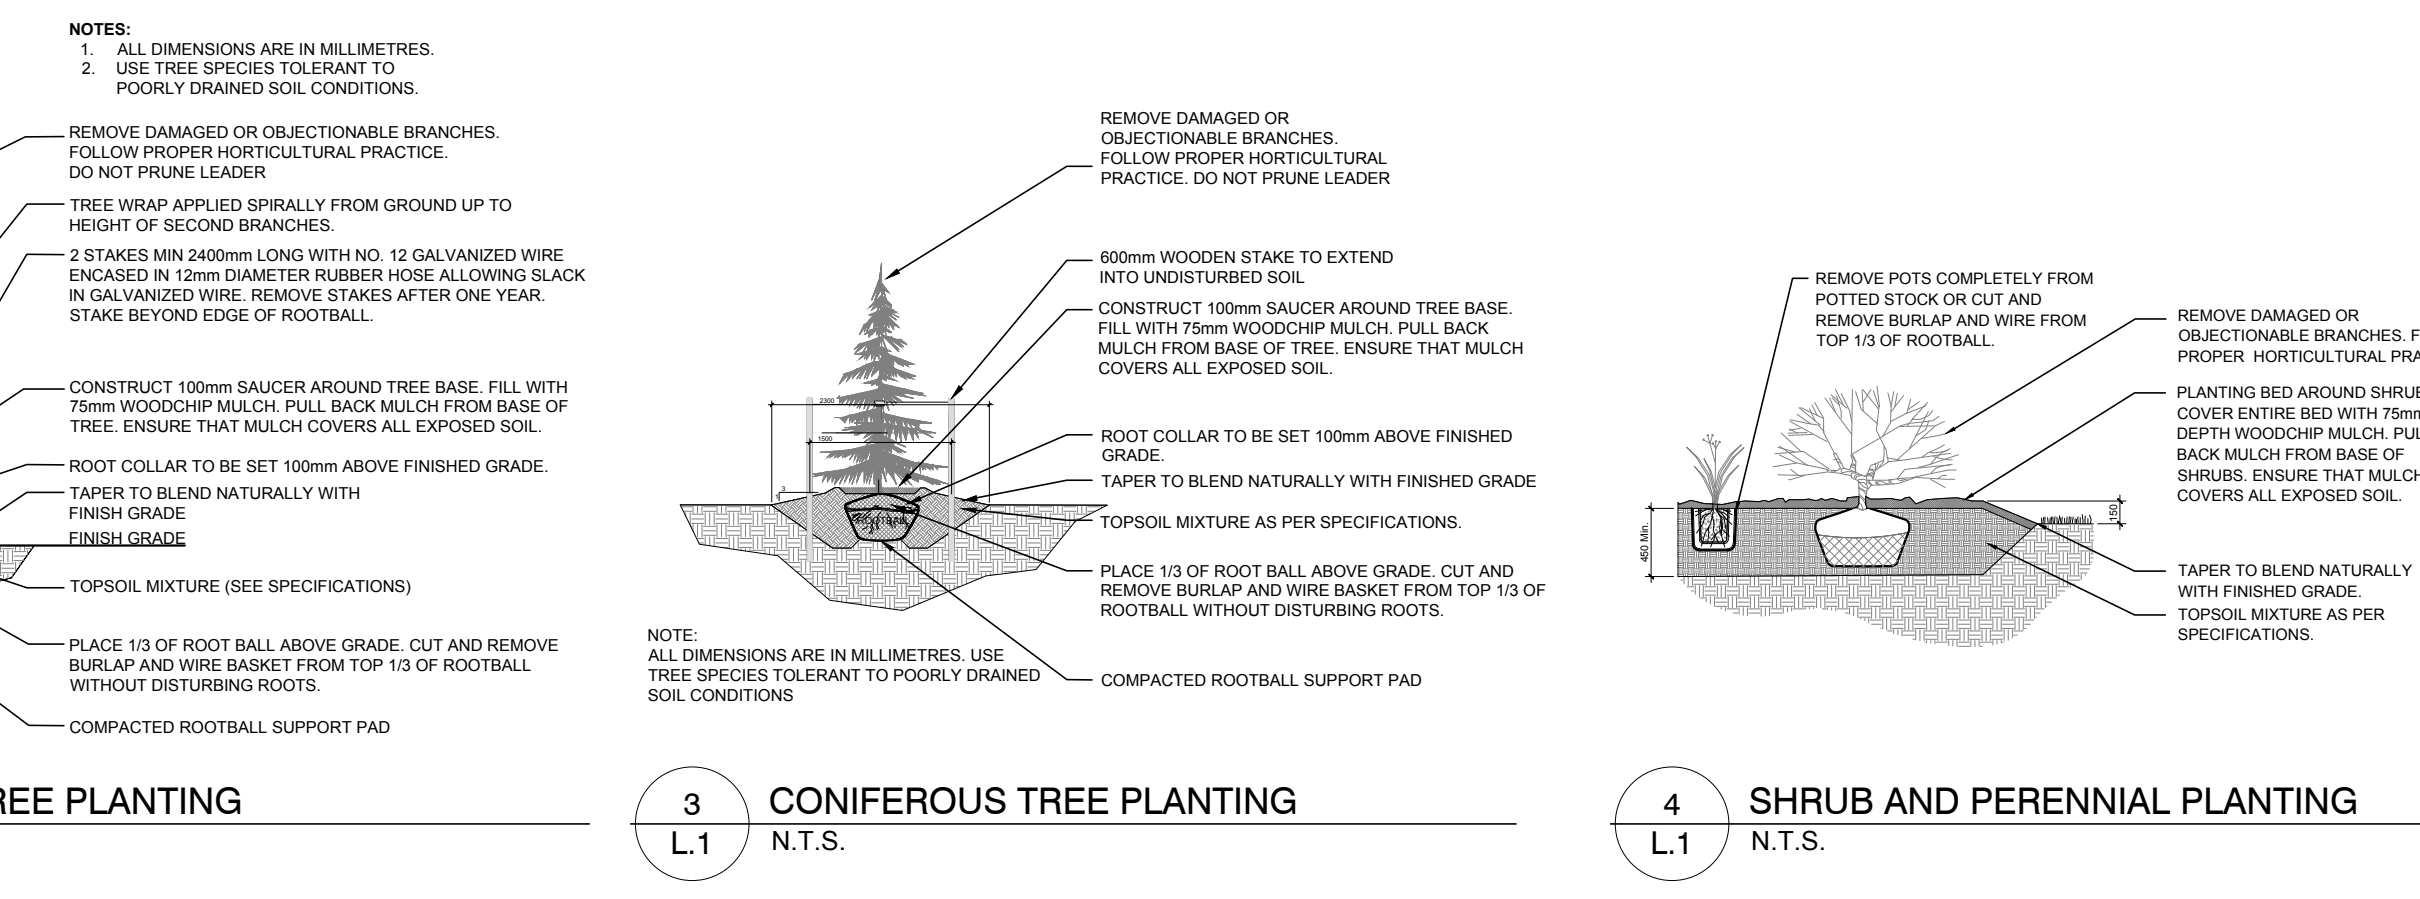

PROJECT:
 CUMMINGS AVENUE SENIORS RESIDENCE
 1068 Cummings Avenue Ottawa, ON.

DRAWING:
 LANDSCAPE PLAN

STAMP: ASSOCIATION OF LANDSCAPE ARCHITECTS OF ONTARIO

SCALE: AS SHOWN

START DATE: June, 2019

PROJECT NO.: XX-XXX

DRAWING NO.: L.1

PLOT SIZE ARCH-D

PROPOSED PLANT LIST

KEY	QTY	BOTANICAL NAME	COMMON NAME	SIZE	CONDITION
TREES					
FF	1	Abies fraseri	Fraser Fir	1800 mm ht.	B&B
FM	8	Acer x 'Freemantli'	Freeman's Maple	600mm ø	B&B
AM	2	Acer glabratu	Amur Maple	600mm ø	B&B
SM	8	Acer saccharum	Sugar Maple	600mm ø	B&B
SB	4	Amelanchier canadensis	Shadbowl Serviceberry	600mm ø	B&B
MW	3	Betula papyrifera 'Multi-stem'	Multi-stem White Birch	600mm ø	B&B
WB	1	Betula papyrifera	White Birch	600mm ø	B&B
HB	6	Celtis occidentalis	Hackberry	600mm ø	B&B
HL	10	Gaillardia hirsutissima	Honey Locust	600mm ø	B&B
DA	2	Malus 'Doigo'	Doigo Crabapple	600mm ø	B&B
MM	2	Malus 'Makamik'	Makamik Crabapple	600mm ø	B&B
CA	2	Malus 'Profusion'	Profusion Crabapple	600mm ø	B&B
CS	4	Picea glauca	White Spruce	1800 mm ht.	B&B
WS	1	Picea pungens	Colorado Spruce	1800mm ht.	B&B
BS	1	Picea pungens 'Glaucol'	Colorado Blue Spruce	1800 mm ht.	B&B
VP	1	Pinus strobus	White Pine	1800mm ht.	B&B
JTL	4	Syringa reticulata	Japanese Tree Lilac	600mm ø	B&B
LL	1	Tilia cordata	Limeleaf Linden	600mm ø	B&B