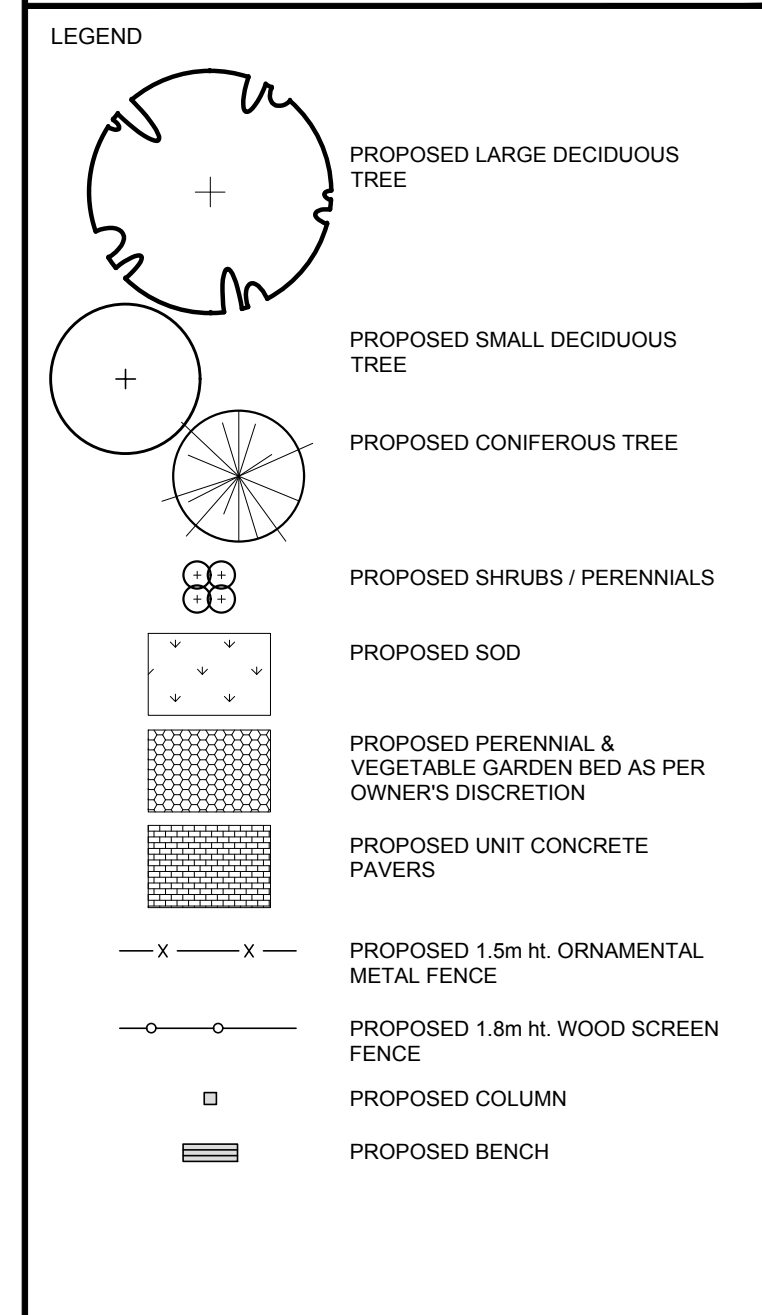

1	ISSUED FOR DISCUSSION & REVIEW	06/27/2019	LC	JL
No.	Issue	Date	DR	CK

JAMES B. LENNOX & ASSOCIATES INC.
LANDSCAPE ARCHITECTS
3332 CARLING AVE. OTTAWA, ONTARIO K2H 5A8
Tel: (613) 722-6168 Fax: (866) 343-3942

PROJECT:
CUMMINGS AVENUE SENIORS RESIDENCE
1068 Cummings Avenue Ottawa, ON.

DRAWING:
LANDSCAPE PLAN

STAMP: ASSOCIATION OF LANDSCAPE ARCHITECTS OF ONTARIO

SCALE: AS SHOWN

START DATE: June, 2019

PROJECT NO.: XX-XXX

DRAWING NO.: L.1

PLOT SIZE ARCH-D