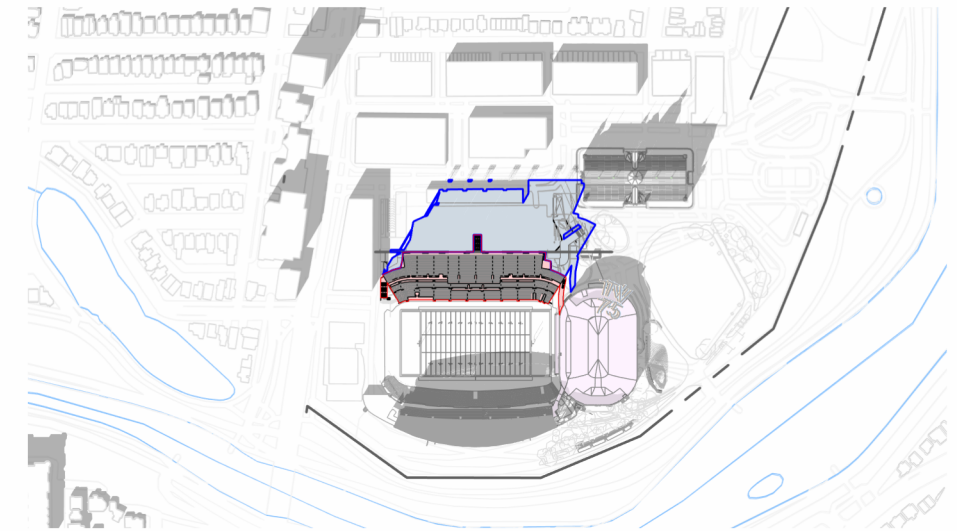

**LANSDOWNE NEW NORTH STANDS
SHADOW STUDY (DEC 21 - 3 PM)**

8 AM

10 AM

12 PM

2 PM

4 PM

6 PM

8 PM

SHADOW LEGEND

- PROPOSED DEVELOPMENT
- PROPOSED SHADOW LINE
- NEW NET SHADOW
- APPROVED DEVELOPMENT

8 AM

10 AM

12 PM

2 PM

4 PM

6 PM

| SHADOW LEGEND | |
|---|----------------------|
|  | PROPOSED DEVELOPMENT |
|  | PROPOSED SHADOW LINE |
|  | NEW NET SHADOW |
|  | APPROVED DEVELOPMENT |

9 AM

11 AM

1 PM

3 PM

| SHADOW LEGEND | |
|---|----------------------|
|  | PROPOSED DEVELOPMENT |
|  | PROPOSED SHADOW LINE |
|  | NEW NET SHADOW |
|  | APPROVED DEVELOPMENT |