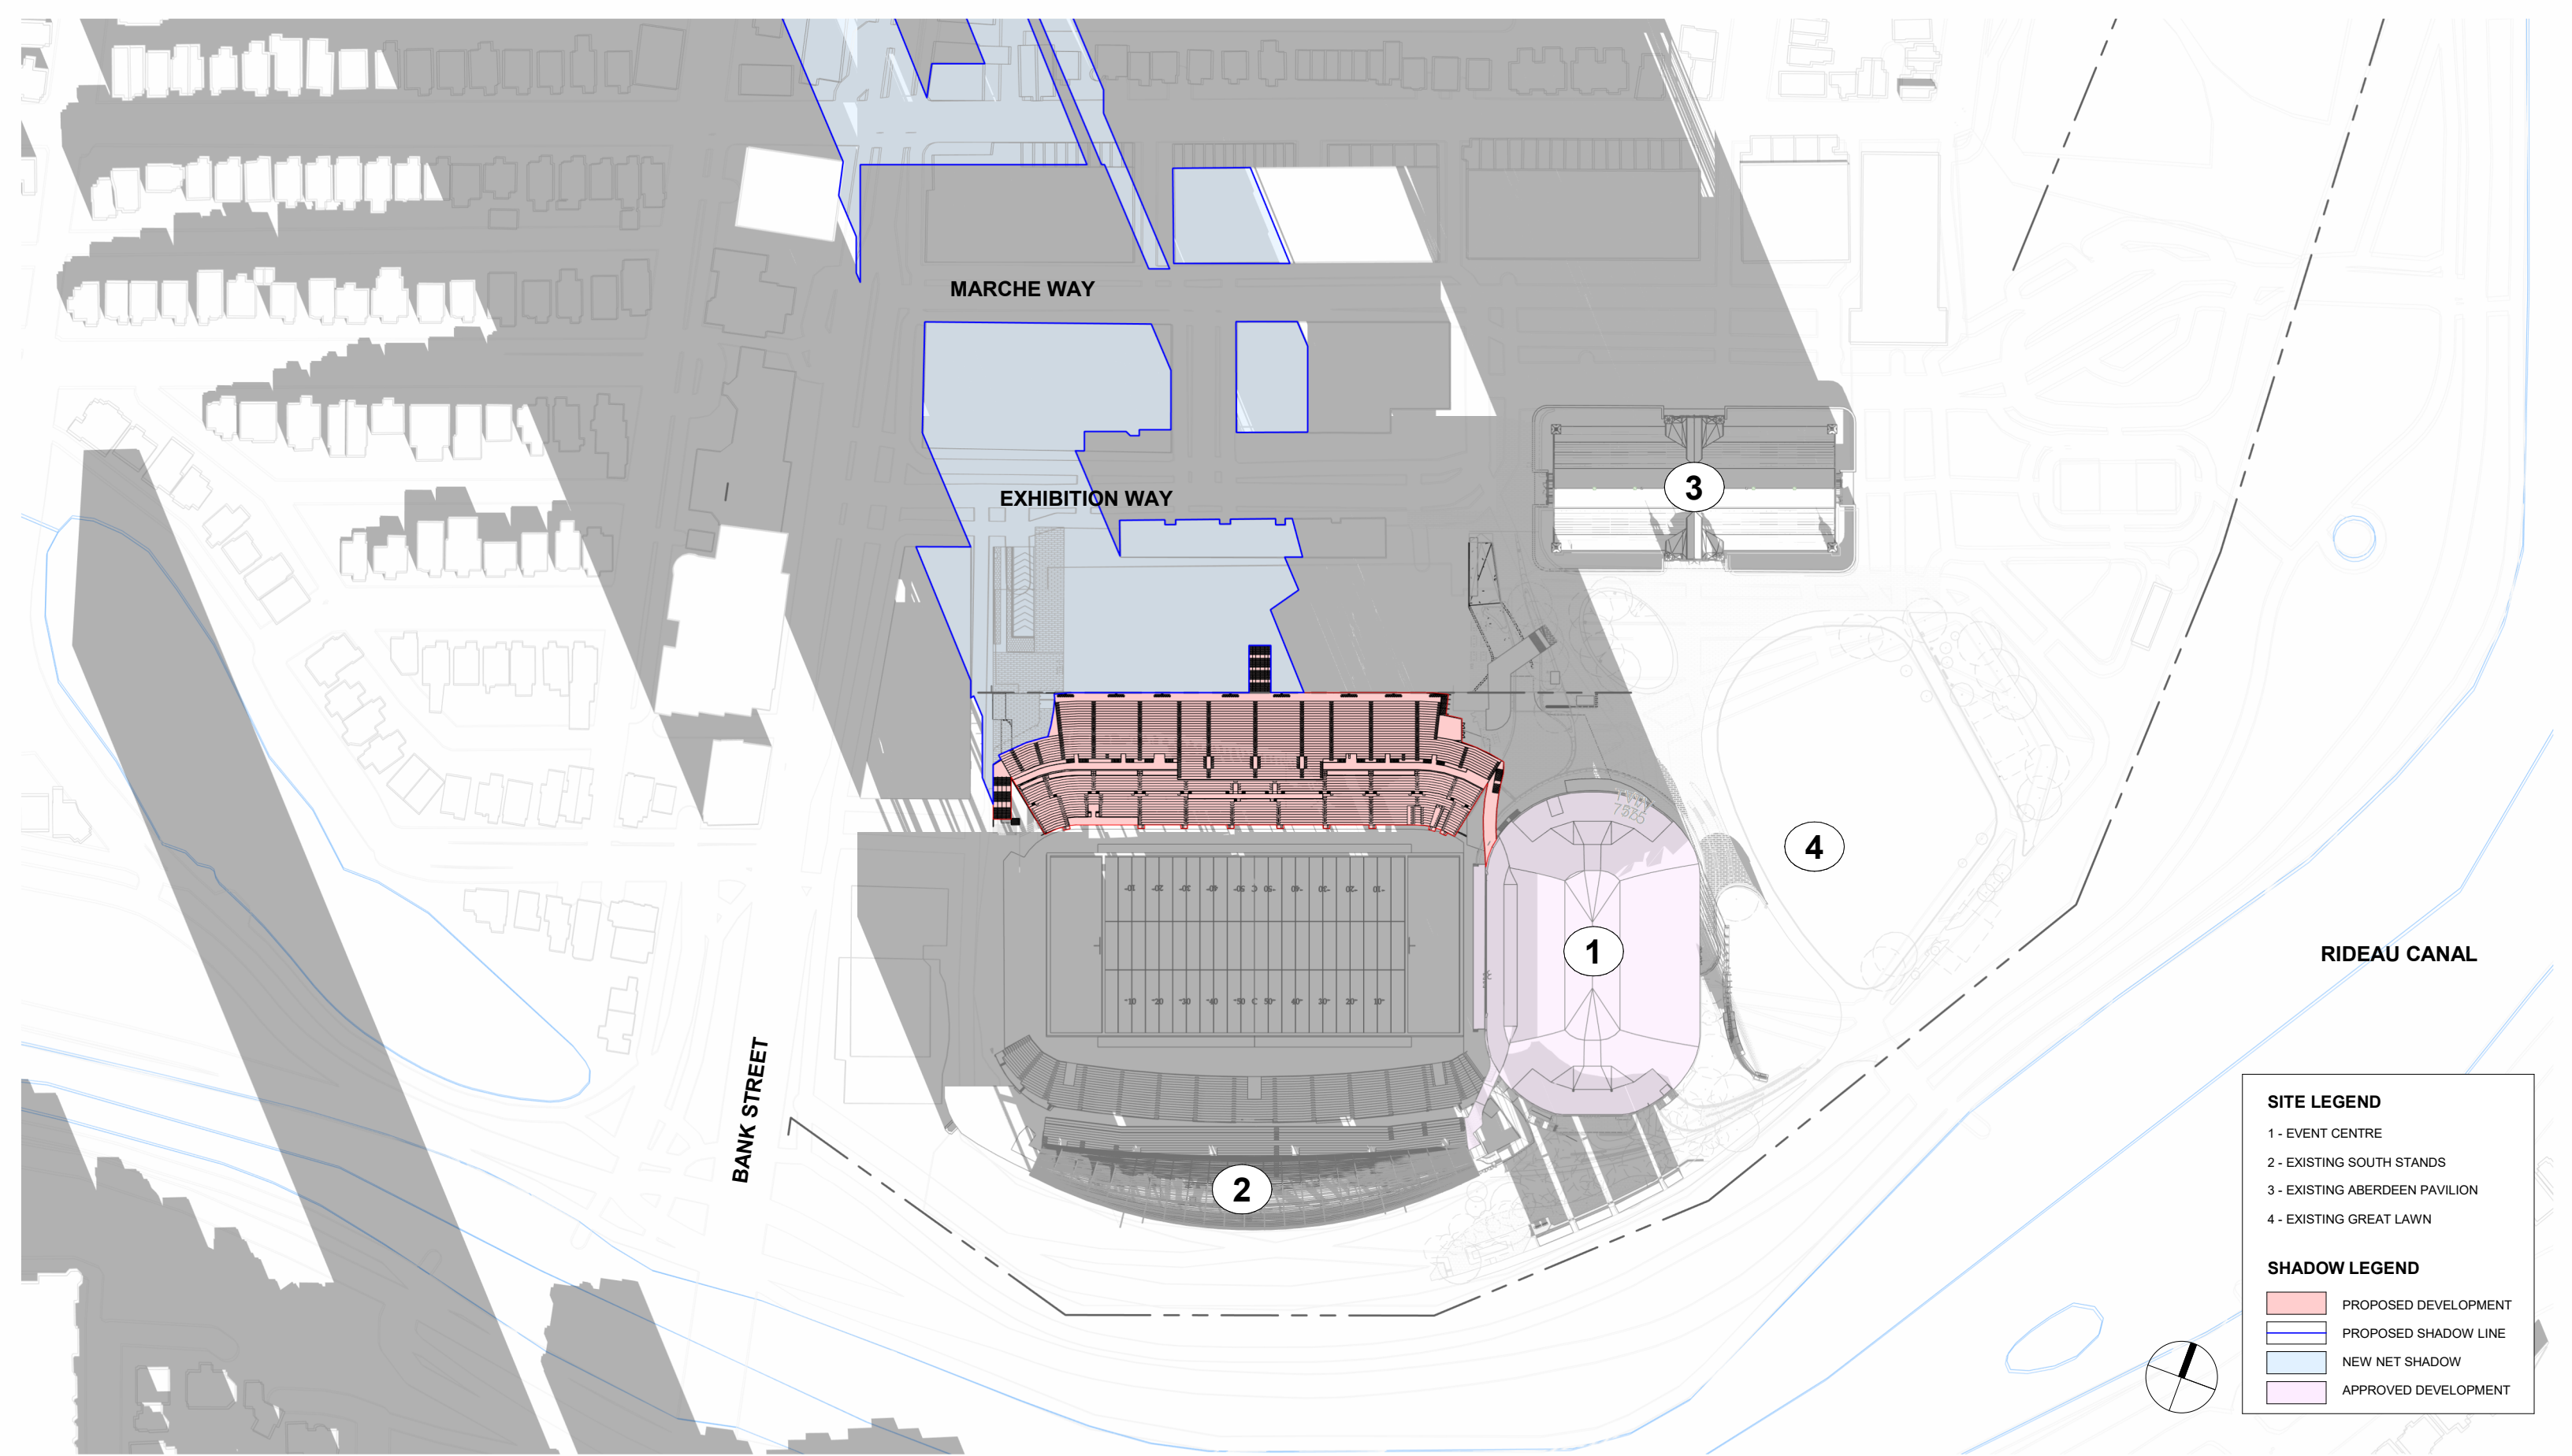

**LANSDOWNE NEW NORTH STANDS
SHADOW STUDY (SEPT 21 - 12 PM)**

SITE LEGEND

- 1 - EVENT CENTRE
- 2 - EXISTING SOUTH STANDS
- 3 - EXISTING ABERDEEN PAVILION
- 4 - EXISTING GREAT LAWN

SHADOW LEGEND

- PROPOSED DEVELOPMENT
- PROPOSED SHADOW LINE
- NEW NET SHADOW
- APPROVED DEVELOPMENT

**LANSDOWNE NEW NORTH STANDS
SHADOW STUDY (SEPT 21 - 2 PM)**

**LANSDOWNE NEW NORTH STANDS
SHADOW STUDY (SEPT 21 - 4 PM)**

SITE LEGEND

- 1 - EVENT CENTRE
- 2 - EXISTING SOUTH STANDS
- 3 - EXISTING ABERDEEN PAVILION
- 4 - EXISTING GREAT LAWN

SHADOW LEGEND

- PROPOSED DEVELOPMENT
- PROPOSED SHADOW LINE
- NEW NET SHADOW
- APPROVED DEVELOPMENT

**LANSDOWNE NEW NORTH STANDS
SHADOW STUDY (SEPT 21 - 6 PM)**

**LANSDOWNE NEW NORTH STANDS
SHADOW STUDY (DEC 21 - 9 AM)**

SITE LEGEND

- 1 - EVENT CENTRE
- 2 - EXISTING SOUTH STANDS
- 3 - EXISTING ABERDEEN PAVILION
- 4 - EXISTING GREAT LAWN

SHADOW LEGEND

- PROPOSED DEVELOPMENT
- PROPOSED SHADOW LINE
- NEW NET SHADOW
- APPROVED DEVELOPMENT