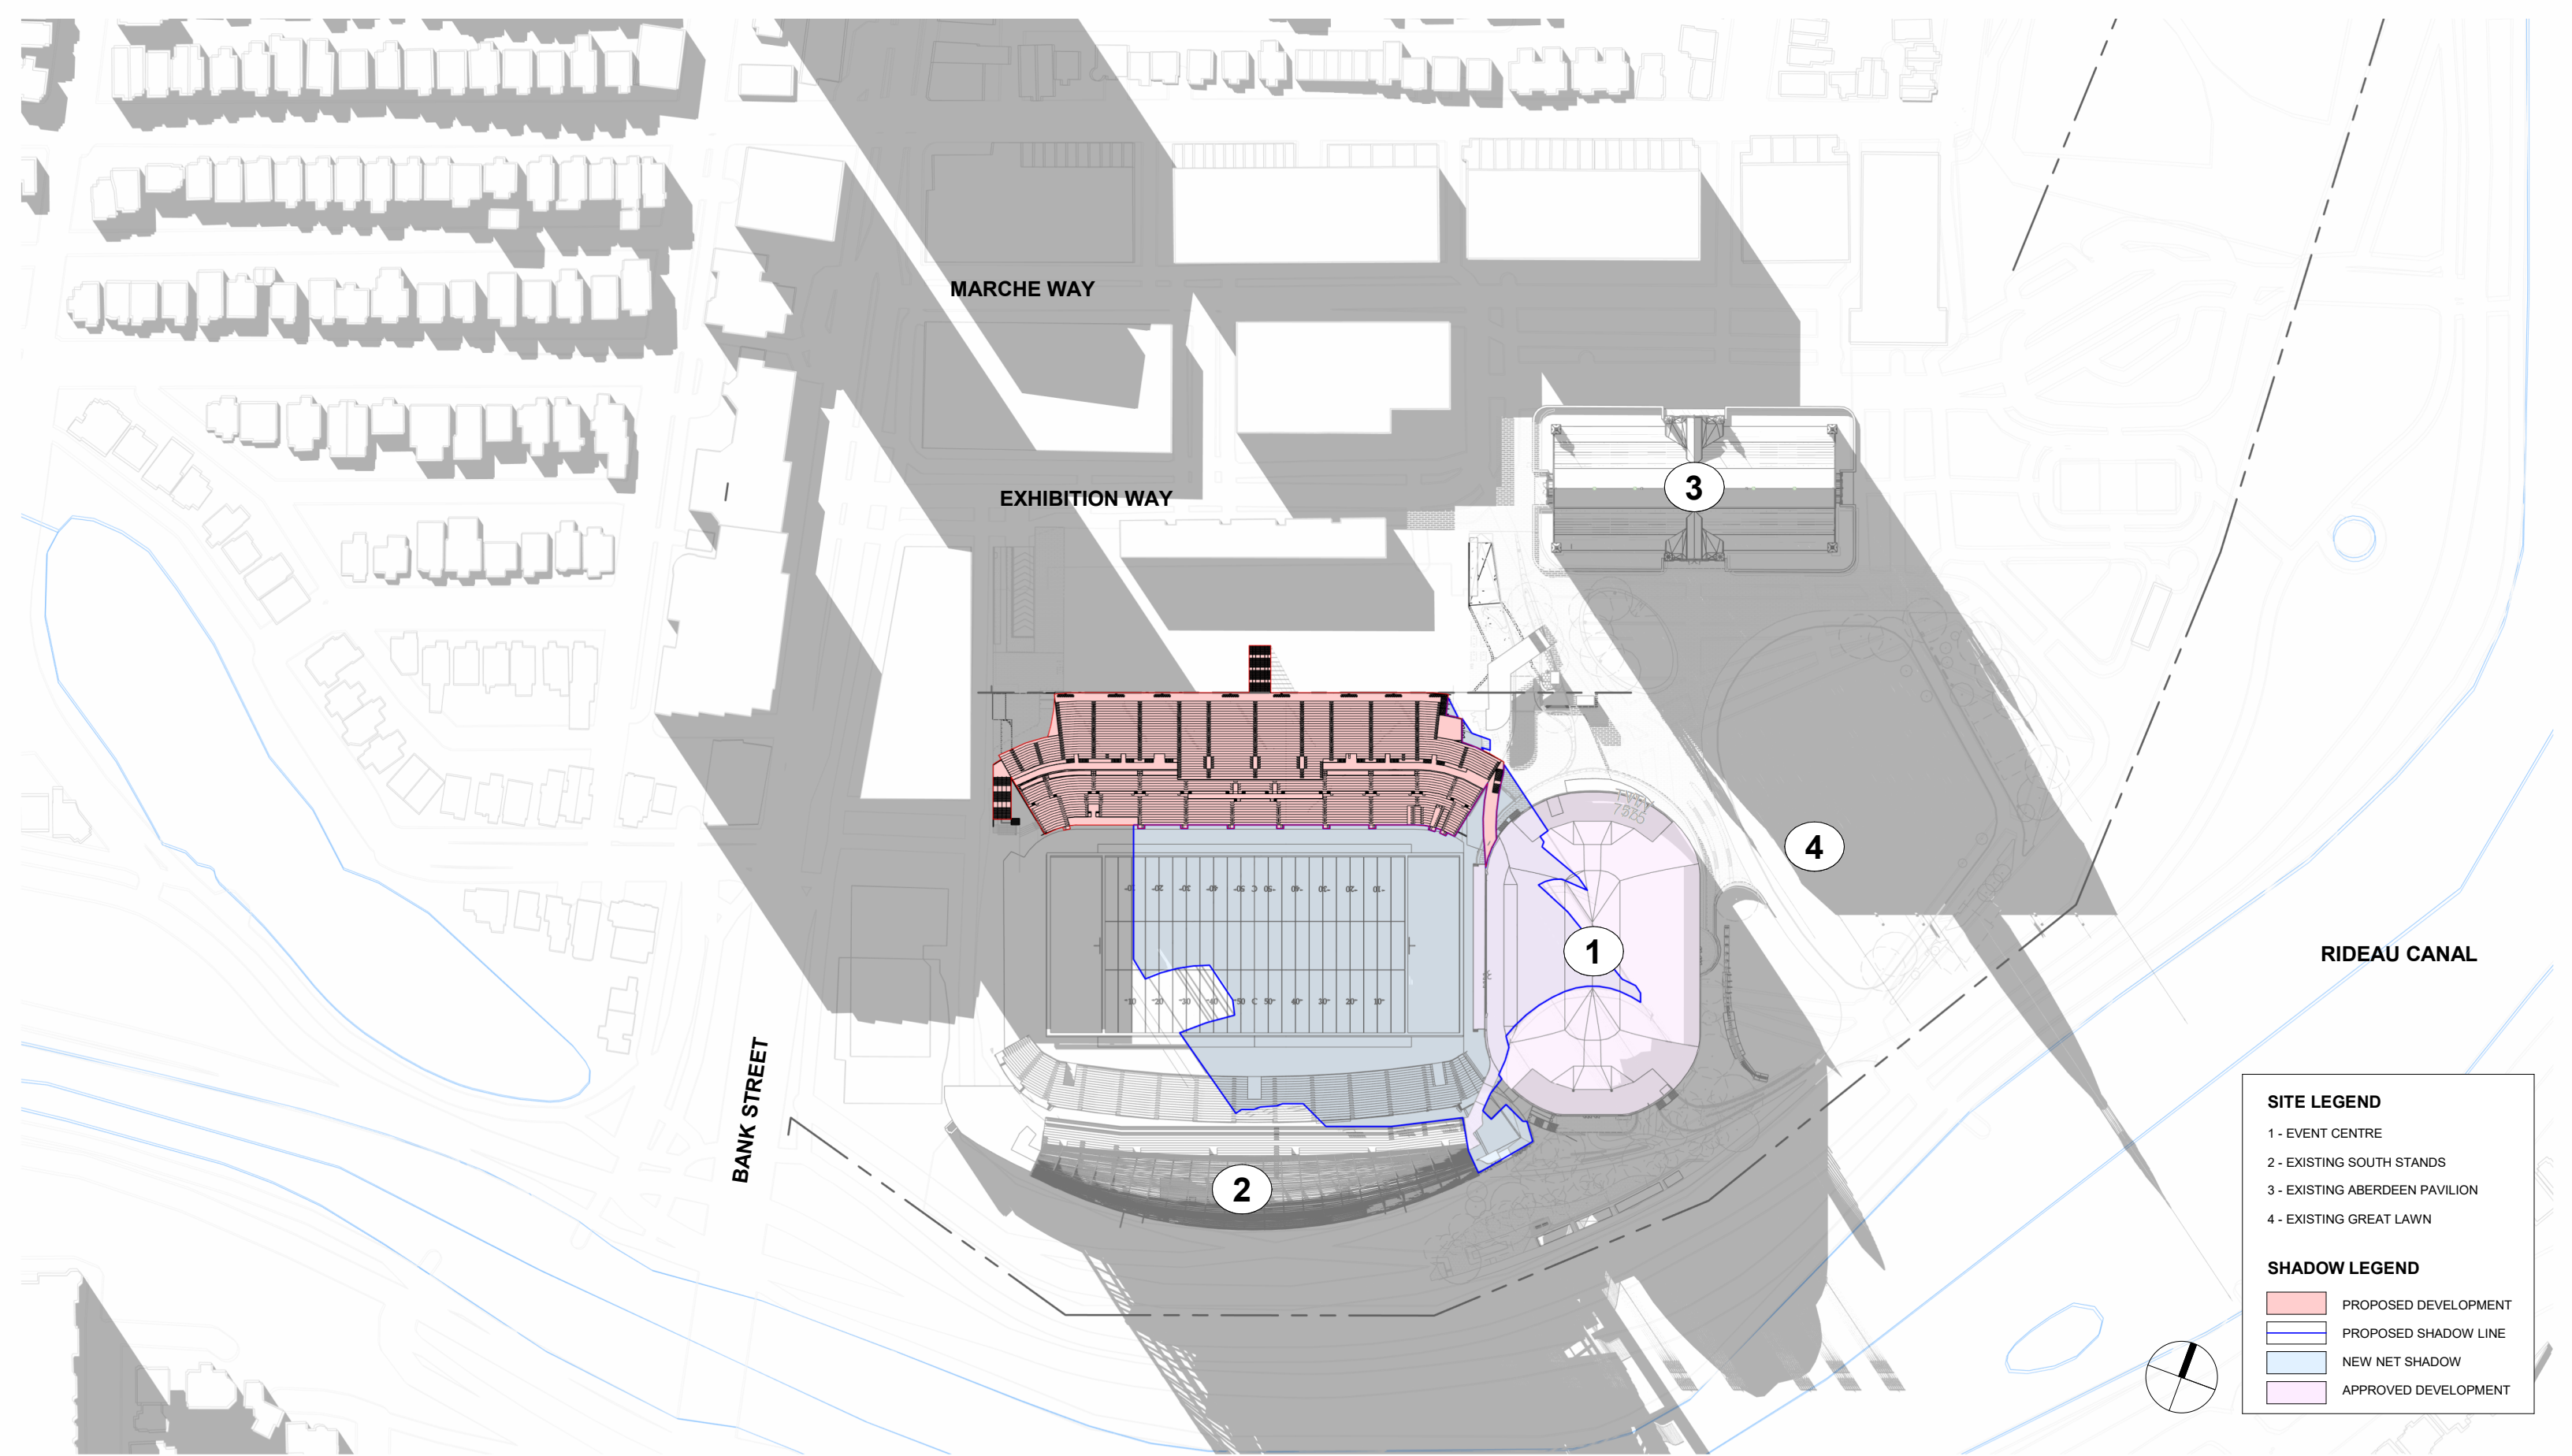

SHADOW LEGEND

- PROPOSED DEVELOPMENT
- PROPOSED SHADOW LINE
- NEW NET SHADOW
- APPROVED DEVELOPMENT

SCALE: 1 : 2000

DATE: 10/02/24

| SITE LEGEND | |
|--|------------------------------|
| 1 | - EVENT CENTRE |
| 2 | - EXISTING SOUTH STANDS |
| 3 | - EXISTING ABERDEEN PAVILION |
| 4 | - EXISTING GREAT LAWN |
| SHADOW LEGEND | |
| ■ | PROPOSED DEVELOPMENT |
| — | PROPOSED SHADOW LINE |
| ■ | NEW NET SHADOW |
| ■ | APPROVED DEVELOPMENT |

SCALE: 1 : 2000

DATE: 10/02/24

**LANSDOWNE NEW NORTH STANDS
SHADOW STUDY (JUNE 21 - 6 PM)**

| SITE LEGEND | |
|--|------------------------------|
| 1 | - EVENT CENTRE |
| 2 | - EXISTING SOUTH STANDS |
| 3 | - EXISTING ABERDEEN PAVILION |
| 4 | - EXISTING GREAT LAWN |
| SHADOW LEGEND | |
| ■ | PROPOSED DEVELOPMENT |
| — | PROPOSED SHADOW LINE |
| ■ | NEW NET SHADOW |
| ■ | APPROVED DEVELOPMENT |

SCALE: 1 : 2000

DATE: 10/02/24

SITE LEGEND

- 1 - EVENT CENTRE
- 2 - EXISTING SOUTH STANDS
- 3 - EXISTING ABERDEEN PAVILION
- 4 - EXISTING GREAT LAWN

SHADOW LEGEND

- PROPOSED DEVELOPMENT
- PROPOSED SHADOW LINE
- NEW NET SHADOW
- APPROVED DEVELOPMENT

**LANSDOWNE NEW NORTH STANDS
SHADOW STUDY (JUNE 21 - 8 PM)**

| SITE LEGEND | |
|--|------------------------------|
| 1 | - EVENT CENTRE |
| 2 | - EXISTING SOUTH STANDS |
| 3 | - EXISTING ABERDEEN PAVILION |
| 4 | - EXISTING GREAT LAWN |
| SHADOW LEGEND | |
| ■ | PROPOSED DEVELOPMENT |
| — | PROPOSED SHADOW LINE |
| ■ | NEW NET SHADOW |
| ■ | APPROVED DEVELOPMENT |