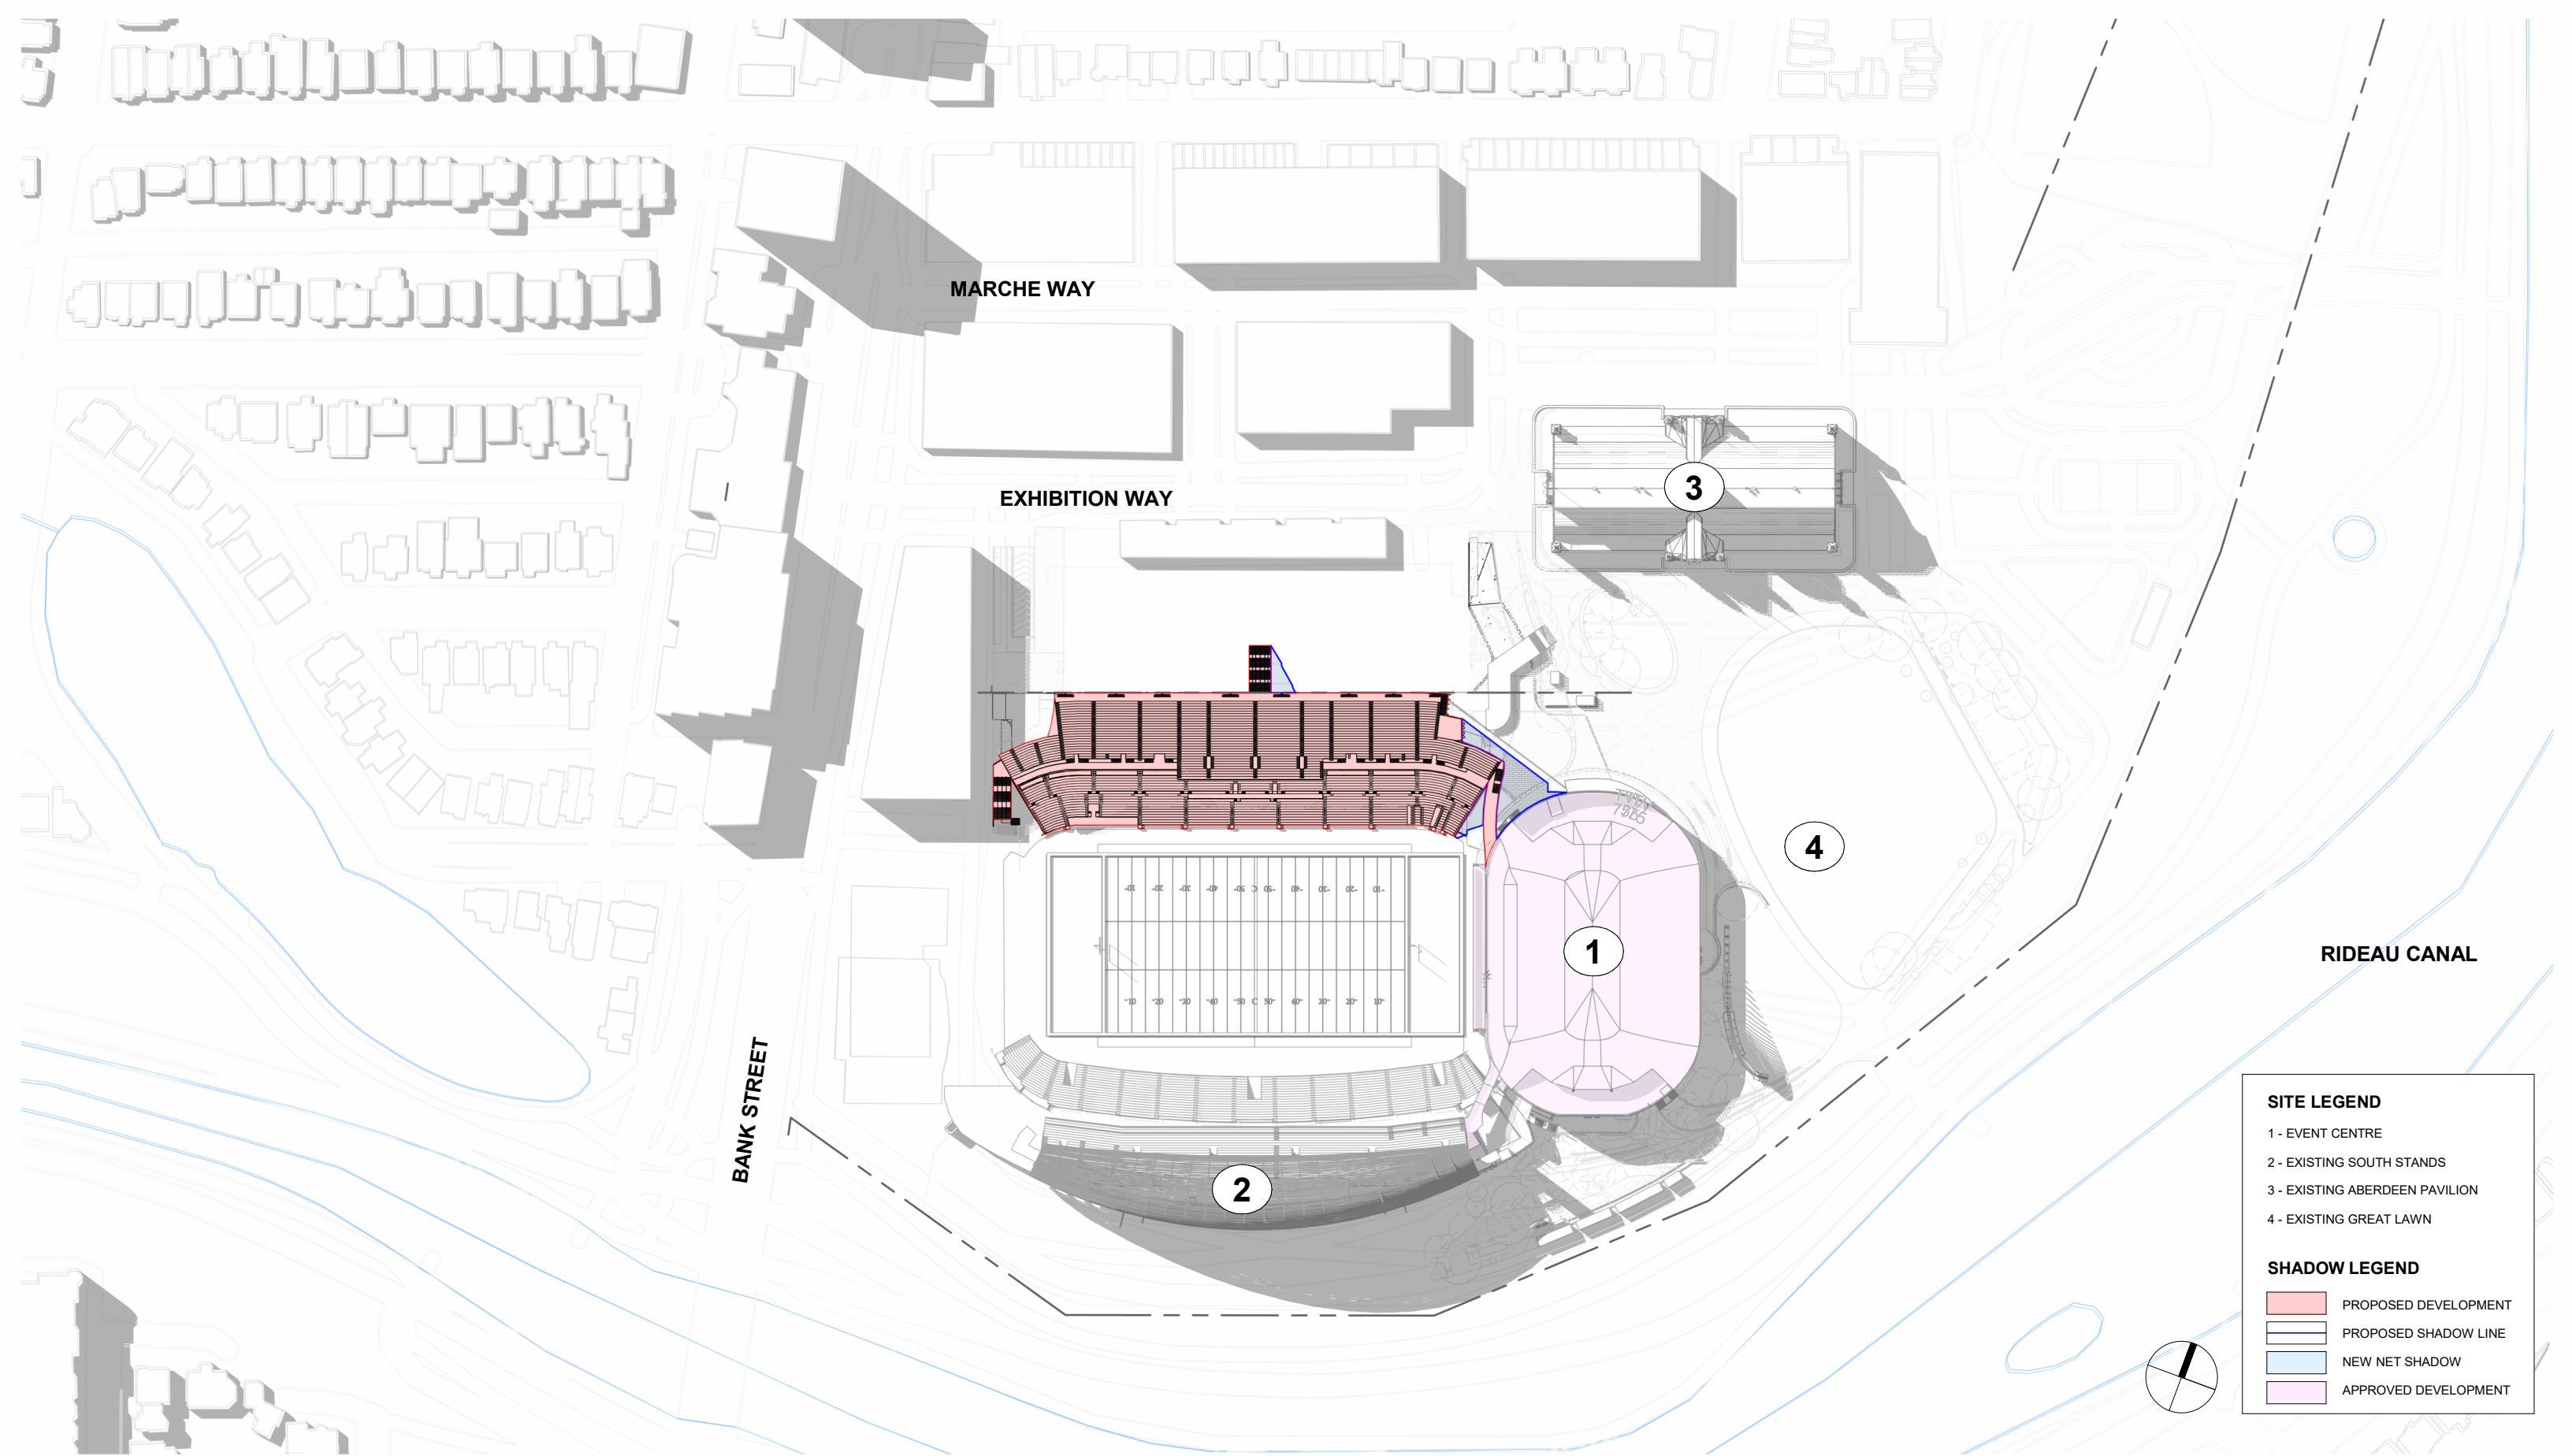

SHADOW LEGEND

- PROPOSED DEVELOPMENT
- PROPOSED SHADOW LINE
- NEW NET SHADOW
- APPROVED DEVELOPMENT

SCALE: 1 : 2000

DATE: 10/02/24

| SITE LEGEND | |
|--|------------------------------|
| 1 | - EVENT CENTRE |
| 2 | - EXISTING SOUTH STANDS |
| 3 | - EXISTING ABERDEEN PAVILION |
| 4 | - EXISTING GREAT LAWN |
| SHADOW LEGEND | |
| ■ | PROPOSED DEVELOPMENT |
| — | PROPOSED SHADOW LINE |
| ■ | NEW NET SHADOW |
| ■ | APPROVED DEVELOPMENT |

**LANSDOWNE NEW NORTH STANDS
SHADOW STUDY (JUNE 21 - 2 PM)**

**LANSDOWNE NEW NORTH STANDS
SHADOW STUDY (JUNE 21 - 4 PM)**

| SITE LEGEND | |
|--|----------------------------|
| 1 - | EVENT CENTRE |
| 2 - | EXISTING SOUTH STANDS |
| 3 - | EXISTING ABERDEEN PAVILION |
| 4 - | EXISTING GREAT LAWN |
| SHADOW LEGEND | |
| ■ | PROPOSED DEVELOPMENT |
| ■ | PROPOSED SHADOW LINE |
| ■ | NEW NET SHADOW |
| ■ | APPROVED DEVELOPMENT |

SCALE: 1 : 2000

DATE: 10/02/24

**LANSDOWNE NEW NORTH STANDS
SHADOW STUDY (JUNE 21 - 6 PM)**

| SITE LEGEND | |
|--|------------------------------|
| 1 | - EVENT CENTRE |
| 2 | - EXISTING SOUTH STANDS |
| 3 | - EXISTING ABERDEEN PAVILION |
| 4 | - EXISTING GREAT LAWN |
| SHADOW LEGEND | |
| ■ | PROPOSED DEVELOPMENT |
| — | PROPOSED SHADOW LINE |
| ■ | NEW NET SHADOW |
| ■ | APPROVED DEVELOPMENT |

SCALE: 1 : 2000

DATE: 10/02/24

SITE LEGEND

- 1 - EVENT CENTRE
- 2 - EXISTING SOUTH STANDS
- 3 - EXISTING ABERDEEN PAVILION
- 4 - EXISTING GREAT LAWN

SHADOW LEGEND

- PROPOSED DEVELOPMENT
- PROPOSED SHADOW LINE
- NEW NET SHADOW
- APPROVED DEVELOPMENT