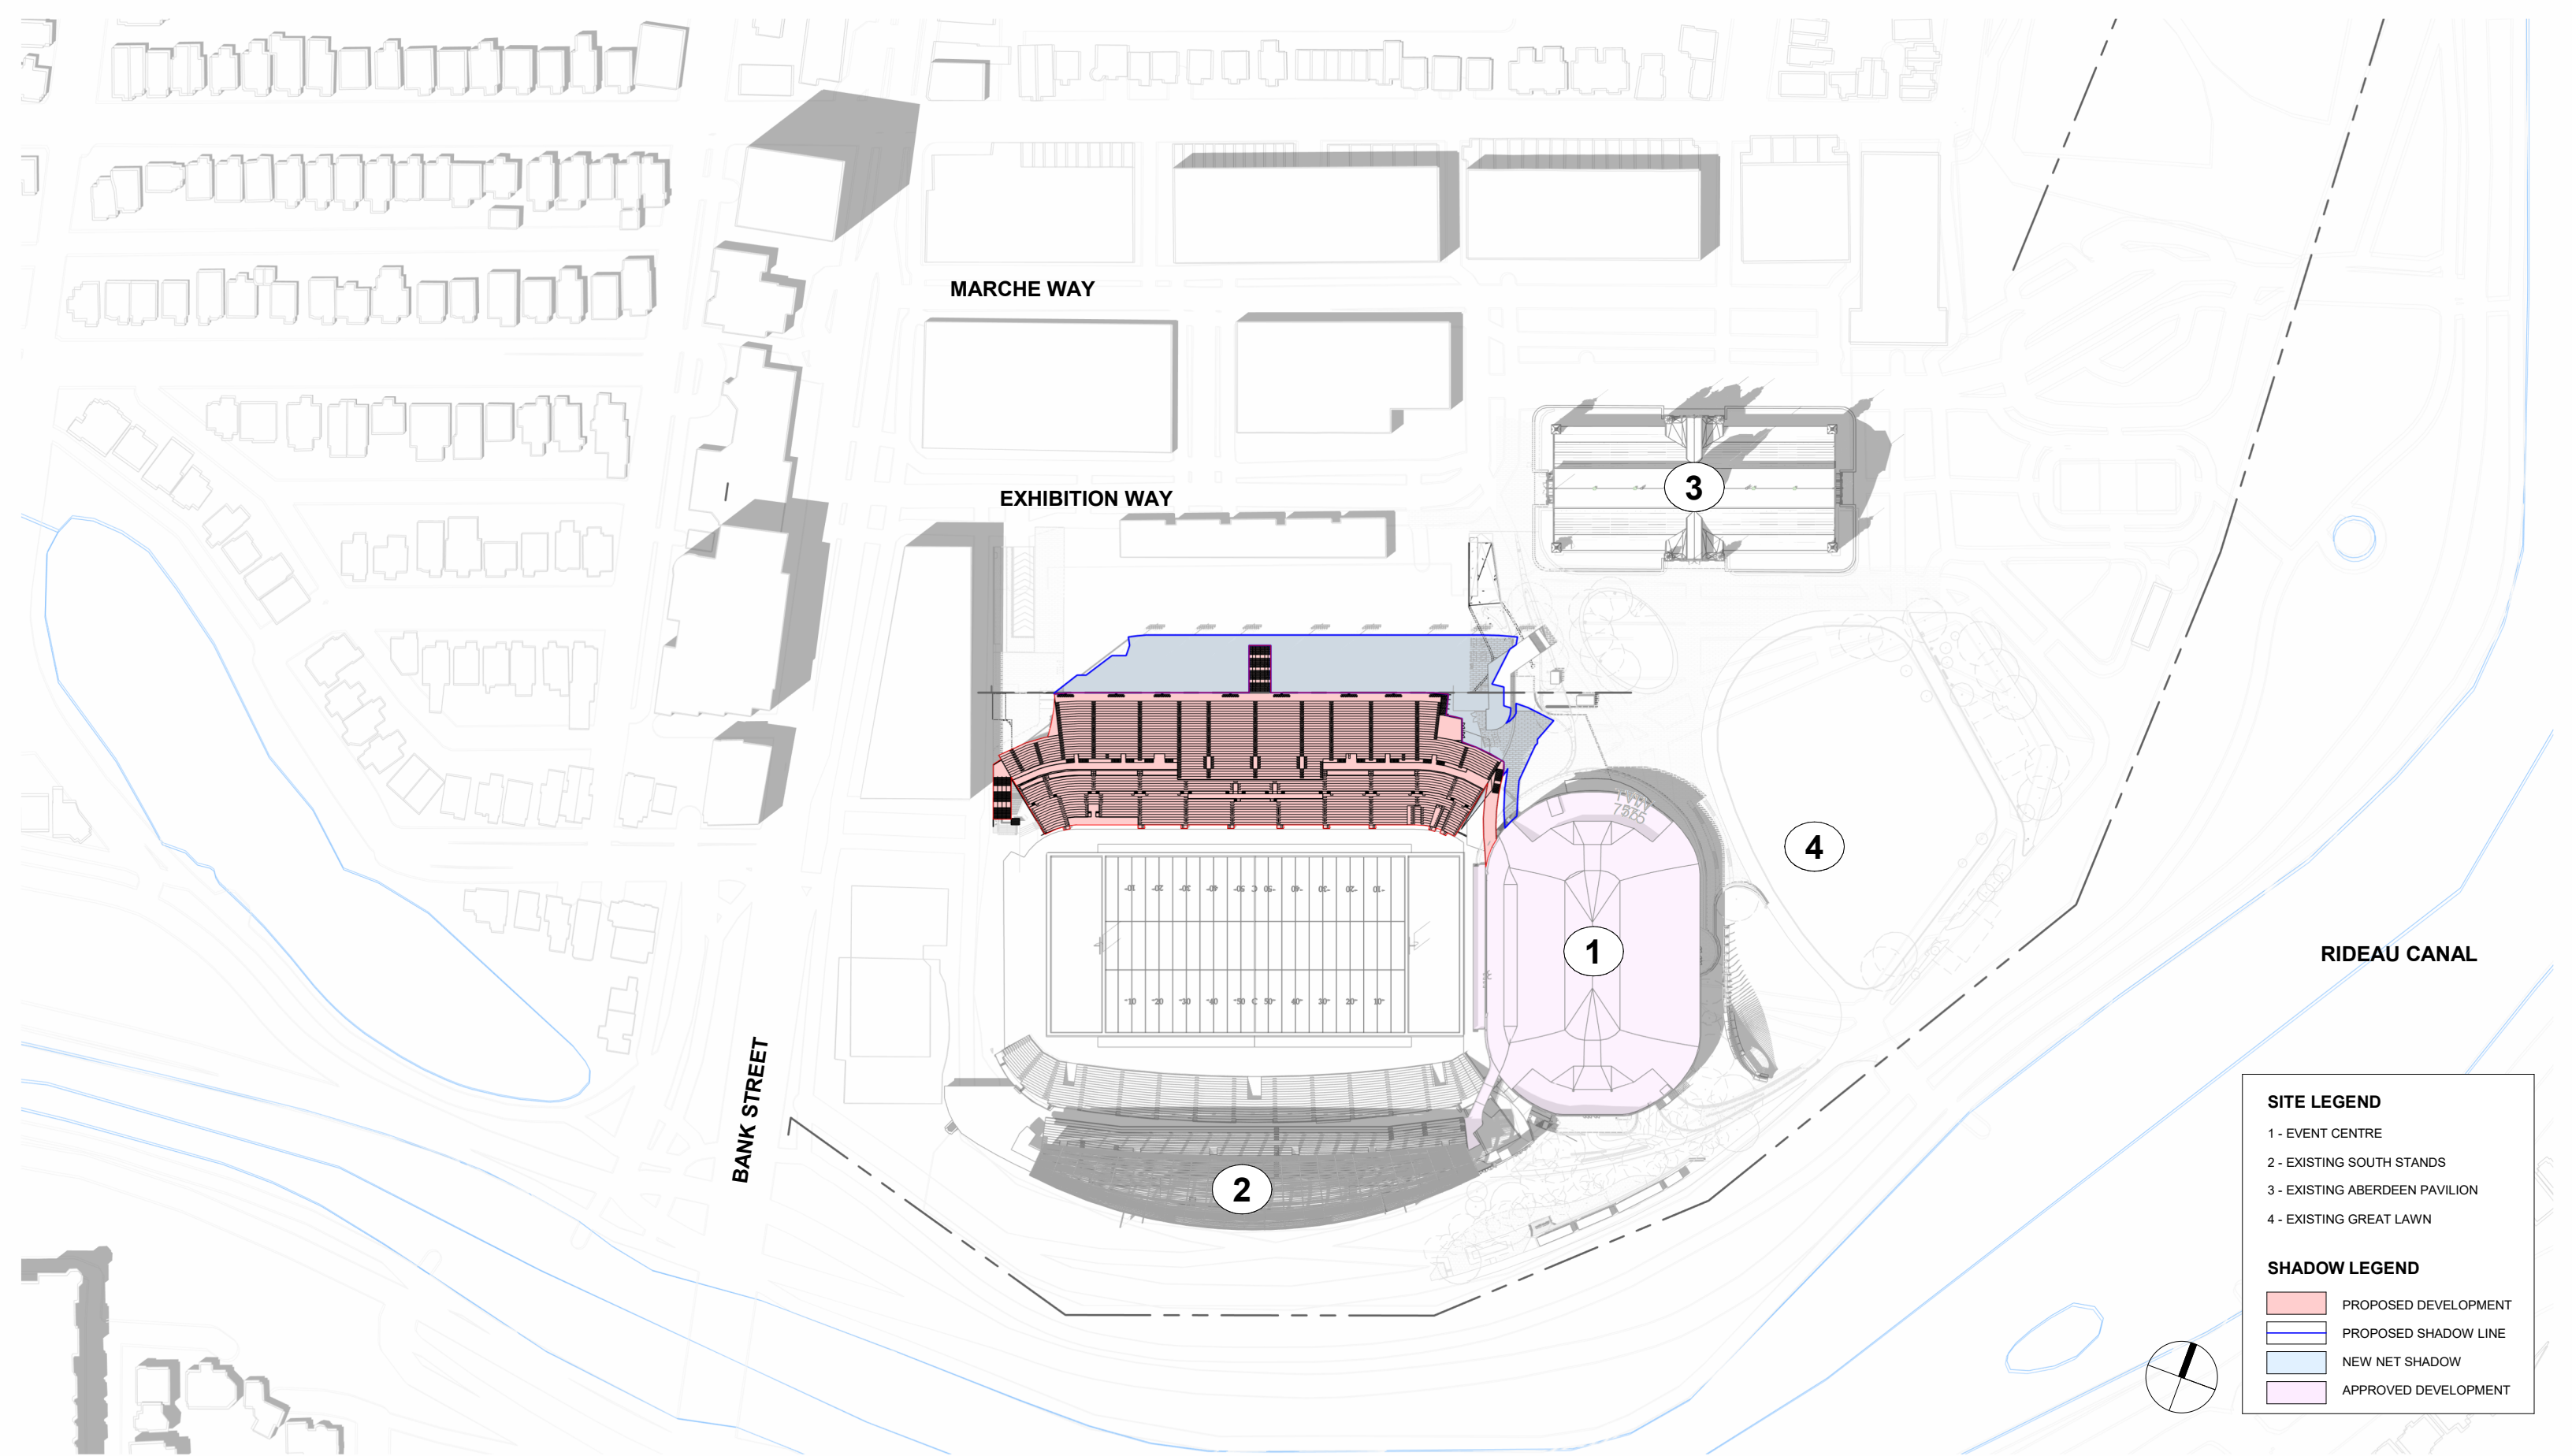

**LANSDOWNE NEW NORTH STANDS
SHADOW STUDY (SEPT 21 - 8 AM)**

**LANSDOWNE NEW NORTH STANDS
SHADOW STUDY (SEPT 21 - 10 AM)**

SITE LEGEND

- 1 - EVENT CENTRE
- 2 - EXISTING SOUTH STANDS
- 3 - EXISTING ABERDEEN PAVILION
- 4 - EXISTING GREAT LAWN

SHADOW LEGEND

- PROPOSED DEVELOPMENT
- PROPOSED SHADOW LINE
- NEW NET SHADOW
- APPROVED DEVELOPMENT

SCALE: 1 : 2000

DATE: 10/02/24

| SITE LEGEND | |
|---|----------------------------|
| 1 - | EVENT CENTRE |
| 2 - | EXISTING SOUTH STANDS |
| 3 - | EXISTING ABERDEEN PAVILION |
| 4 - | EXISTING GREAT LAWN |
| SHADOW LEGEND | |
| | PROPOSED DEVELOPMENT |
| | PROPOSED SHADOW LINE |
| | NEW NET SHADOW |
| | APPROVED DEVELOPMENT |

**LANSDOWNE NEW NORTH STANDS
SHADOW STUDY (SEPT 21 - 12 PM)**

SITE LEGEND

- 1 - EVENT CENTRE
- 2 - EXISTING SOUTH STANDS
- 3 - EXISTING ABERDEEN PAVILION
- 4 - EXISTING GREAT LAWN

SHADOW LEGEND

- PROPOSED DEVELOPMENT
- PROPOSED SHADOW LINE
- NEW NET SHADOW
- APPROVED DEVELOPMENT

**LANSDOWNE NEW NORTH STANDS
SHADOW STUDY (SEPT 21 - 2 PM)**

**LANSDOWNE NEW NORTH STANDS
SHADOW STUDY (SEPT 21 - 4 PM)**

SITE LEGEND

- 1 - EVENT CENTRE
- 2 - EXISTING SOUTH STANDS
- 3 - EXISTING ABERDEEN PAVILION
- 4 - EXISTING GREAT LAWN