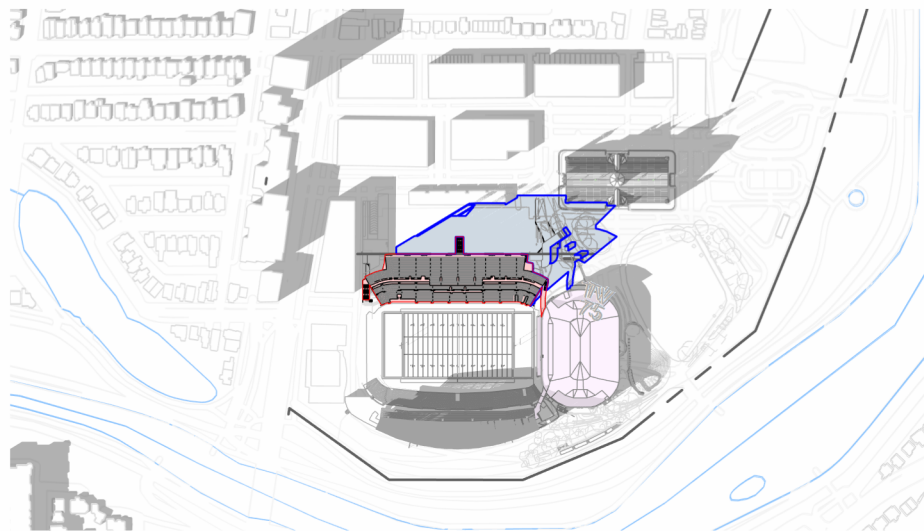

SHADOW LEGEND

- PROPOSED DEVELOPMENT
- PROPOSED SHADOW LINE
- NEW NET SHADOW
- APPROVED DEVELOPMENT

8 AM

10 AM

12 PM

2 PM

4 PM

6 PM

| SHADOW LEGEND | |
|---|----------------------|
|  | PROPOSED DEVELOPMENT |
|  | PROPOSED SHADOW LINE |
|  | NEW NET SHADOW |
|  | APPROVED DEVELOPMENT |

9 AM

11 AM

1 PM

3 PM

| SHADOW LEGEND | |
|---|----------------------|
|  | PROPOSED DEVELOPMENT |
|  | PROPOSED SHADOW LINE |
|  | NEW NET SHADOW |
|  | APPROVED DEVELOPMENT |