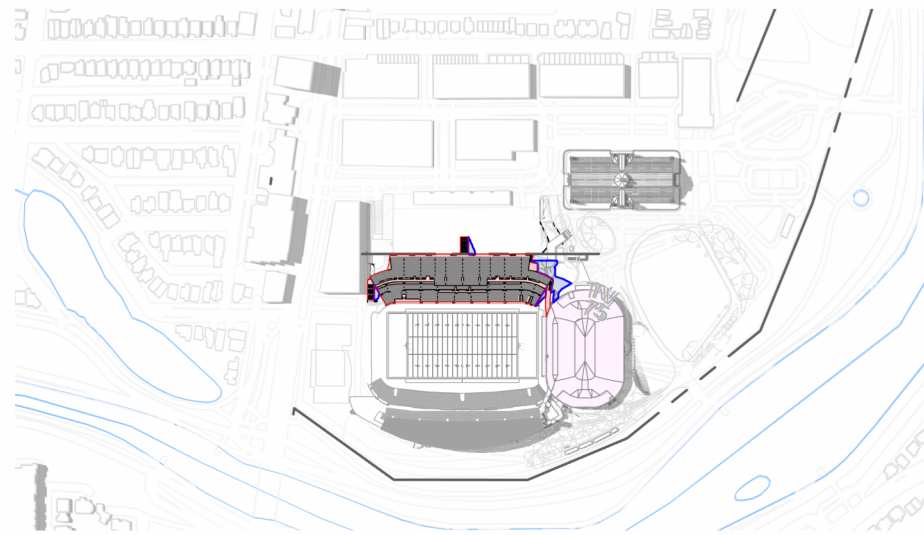

**LANSDOWNE NEW NORTH STANDS
SHADOW STUDY (DEC 21 - 11 AM)**

| SITE LEGEND | |
|--|------------------------------|
| 1 | - EVENT CENTRE |
| 2 | - EXISTING SOUTH STANDS |
| 3 | - EXISTING ABERDEEN PAVILION |
| 4 | - EXISTING GREAT LAWN |
| SHADOW LEGEND | |
| ■ | PROPOSED DEVELOPMENT |
| ■ | PROPOSED SHADOW LINE |
| ■ | NEW NET SHADOW |
| ■ | APPROVED DEVELOPMENT |

**LANSDOWNE NEW NORTH STANDS
SHADOW STUDY (DEC 21 - 1 PM)**

SCALE: 1 : 2000

DATE: 10/02/24

| SITE LEGEND | |
|--|------------------------------|
| 1 | - EVENT CENTRE |
| 2 | - EXISTING SOUTH STANDS |
| 3 | - EXISTING ABERDEEN PAVILION |
| 4 | - EXISTING GREAT LAWN |
| SHADOW LEGEND | |
| █ | PROPOSED DEVELOPMENT |
| █ | PROPOSED SHADOW LINE |
| █ | NEW NET SHADOW |
| █ | APPROVED DEVELOPMENT |

**LANSDOWNE NEW NORTH STANDS
SHADOW STUDY (DEC 21 - 3 PM)**

8 AM

10 AM

12 PM

2 PM

4 PM

6 PM

8 PM

SHADOW LEGEND

- PROPOSED DEVELOPMENT
- PROPOSED SHADOW LINE
- NEW NET SHADOW
- APPROVED DEVELOPMENT

8 AM

10 AM

12 PM

2 PM

4 PM

6 PM