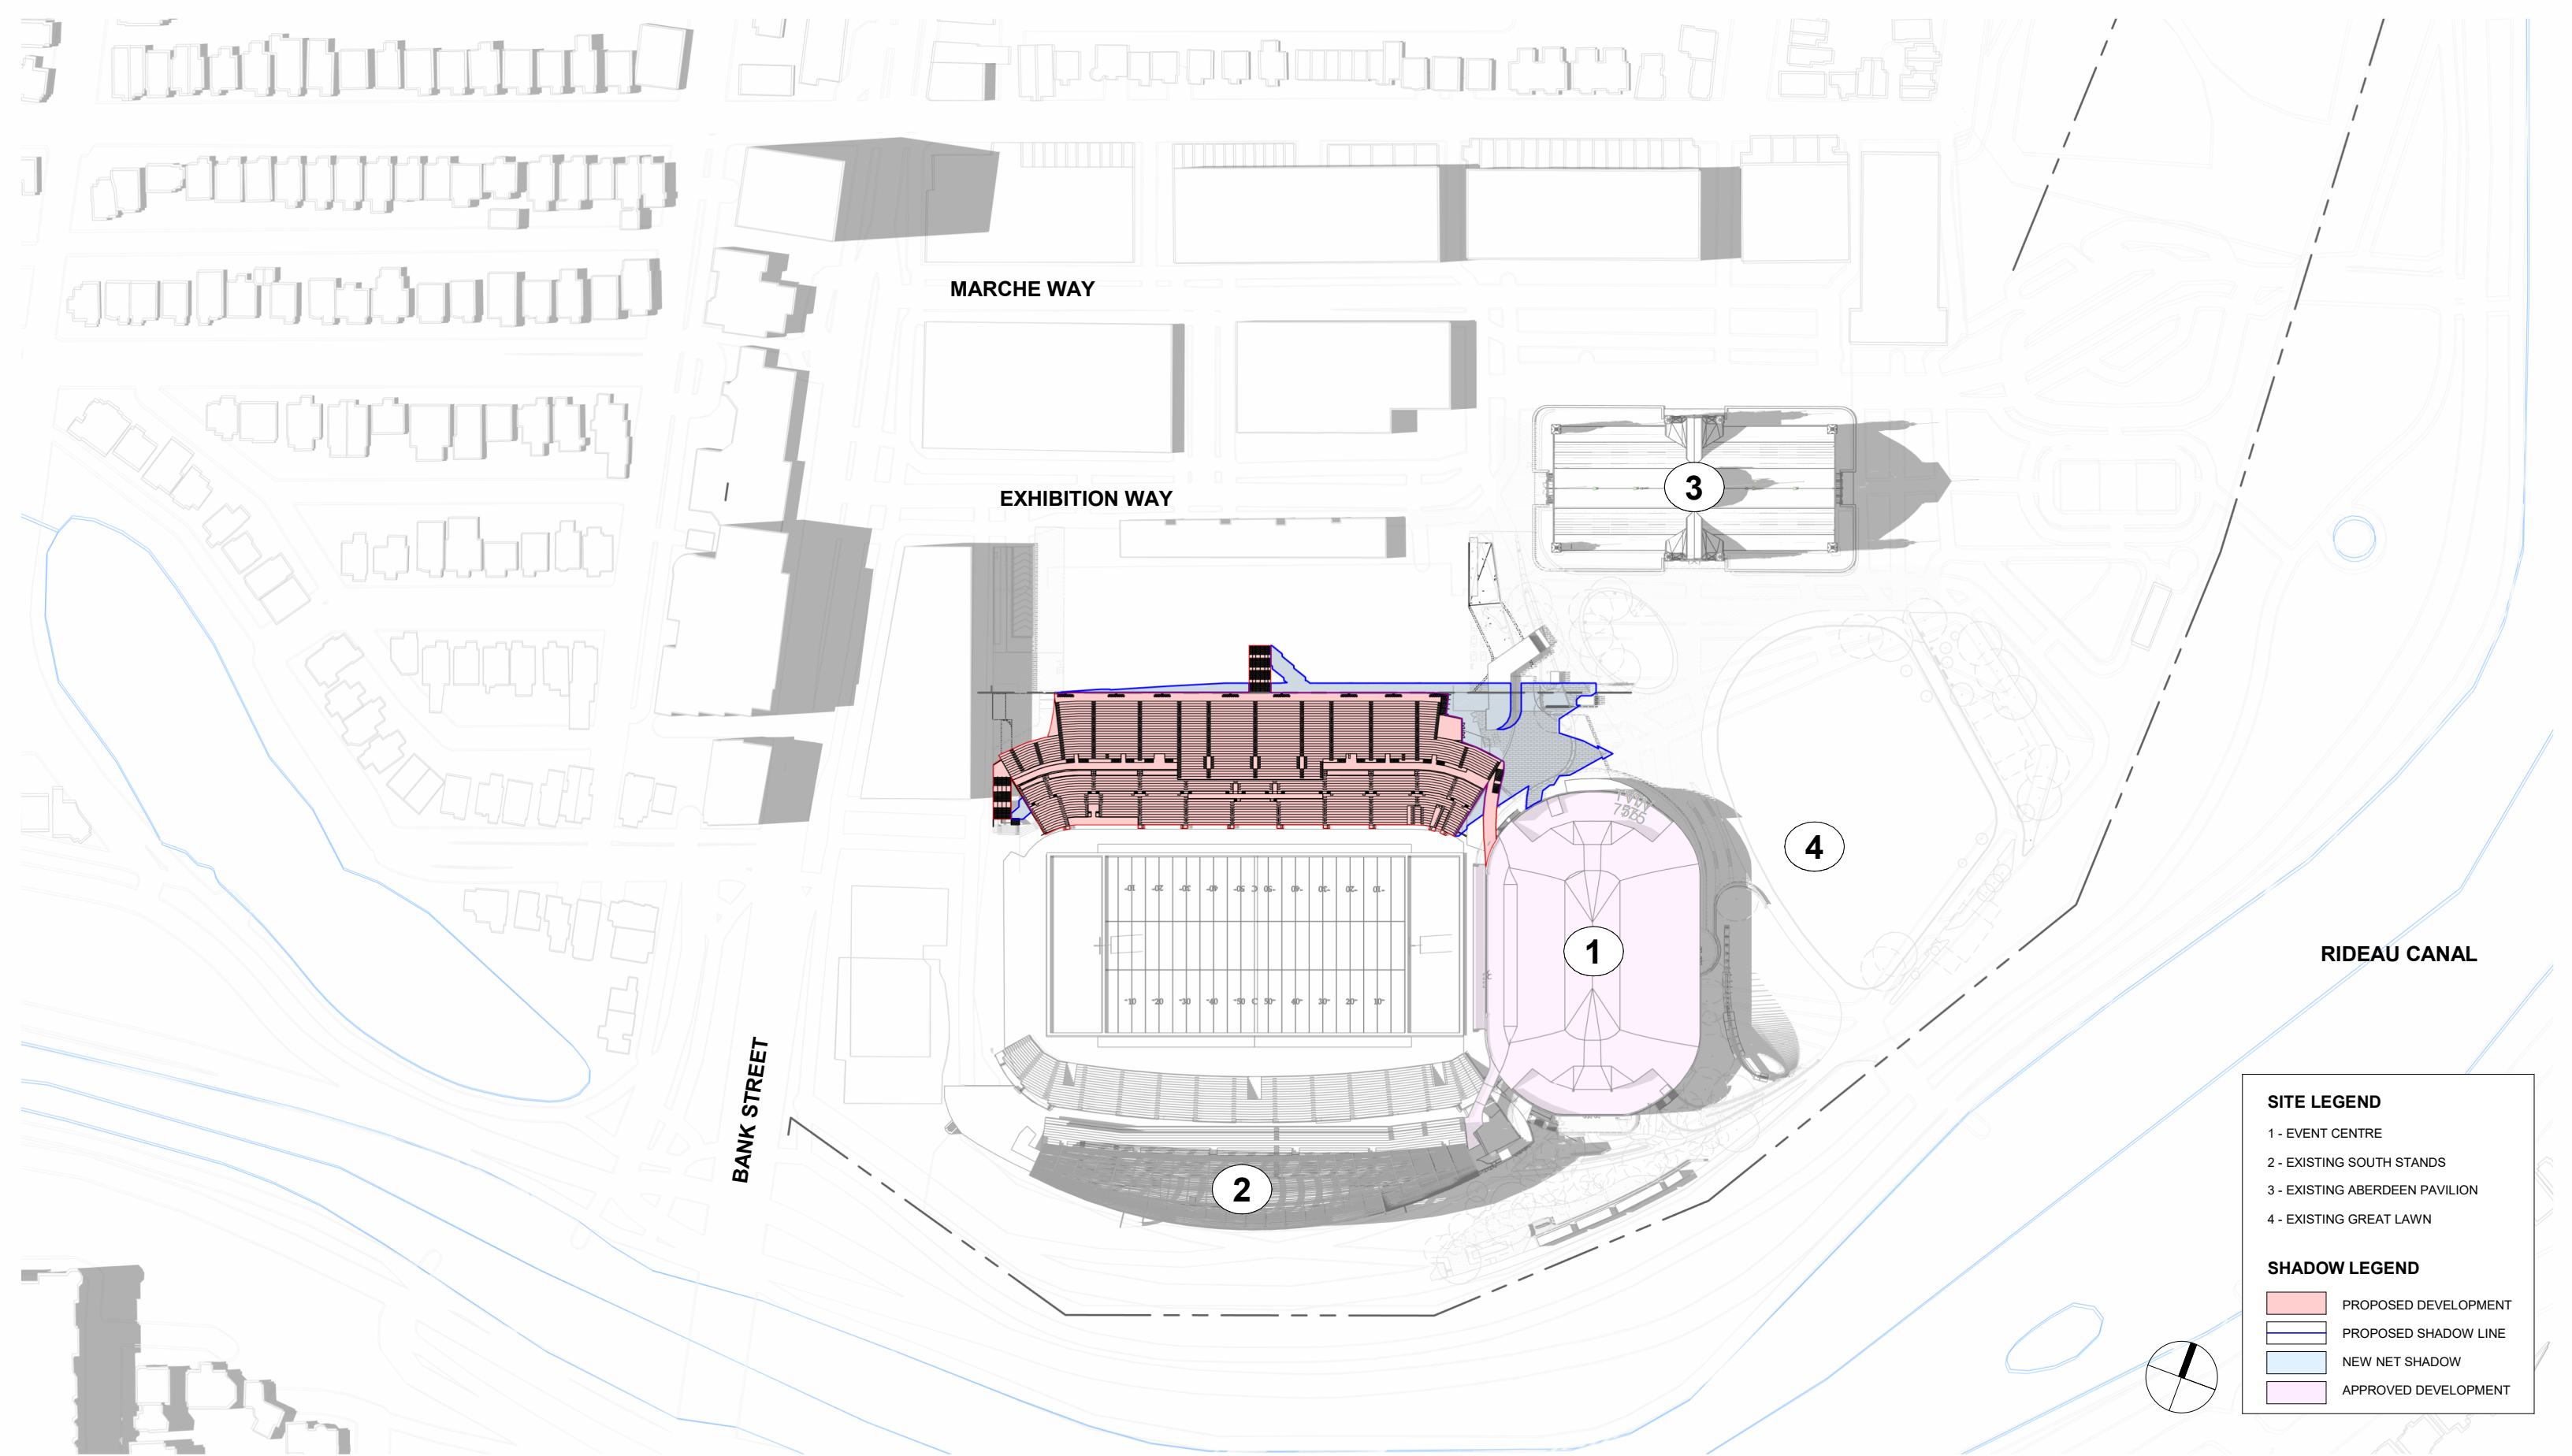

SHADOW LEGEND

- PROPOSED DEVELOPMENT
- PROPOSED SHADOW LINE
- NEW NET SHADOW
- APPROVED DEVELOPMENT

SCALE: 1 : 2000

DATE: 10/02/24

| SITE LEGEND | |
|---|----------------------------|
| 1 - | EVENT CENTRE |
| 2 - | EXISTING SOUTH STANDS |
| 3 - | EXISTING ABERDEEN PAVILION |
| 4 - | EXISTING GREAT LAWN |
| SHADOW LEGEND | |
| | PROPOSED DEVELOPMENT |
| | PROPOSED SHADOW LINE |
| | NEW NET SHADOW |
| | APPROVED DEVELOPMENT |

**LANSDOWNE NEW NORTH STANDS
SHADOW STUDY (SEPT 21 - 12 PM)**

SITE LEGEND

- 1 - EVENT CENTRE
- 2 - EXISTING SOUTH STANDS
- 3 - EXISTING ABERDEEN PAVILION
- 4 - EXISTING GREAT LAWN

SHADOW LEGEND

- PROPOSED DEVELOPMENT
- PROPOSED SHADOW LINE
- NEW NET SHADOW
- APPROVED DEVELOPMENT

**LANSDOWNE NEW NORTH STANDS
SHADOW STUDY (SEPT 21 - 2 PM)**

**LANSDOWNE NEW NORTH STANDS
SHADOW STUDY (SEPT 21 - 4 PM)**

SITE LEGEND

- 1 - EVENT CENTRE
- 2 - EXISTING SOUTH STANDS
- 3 - EXISTING ABERDEEN PAVILION
- 4 - EXISTING GREAT LAWN

SHADOW LEGEND

- PROPOSED DEVELOPMENT
- PROPOSED SHADOW LINE
- NEW NET SHADOW
- APPROVED DEVELOPMENT

**LANSDOWNE NEW NORTH STANDS
SHADOW STUDY (SEPT 21 - 6 PM)**

**LANSDOWNE NEW NORTH STANDS
SHADOW STUDY (DEC 21 - 9 AM)**