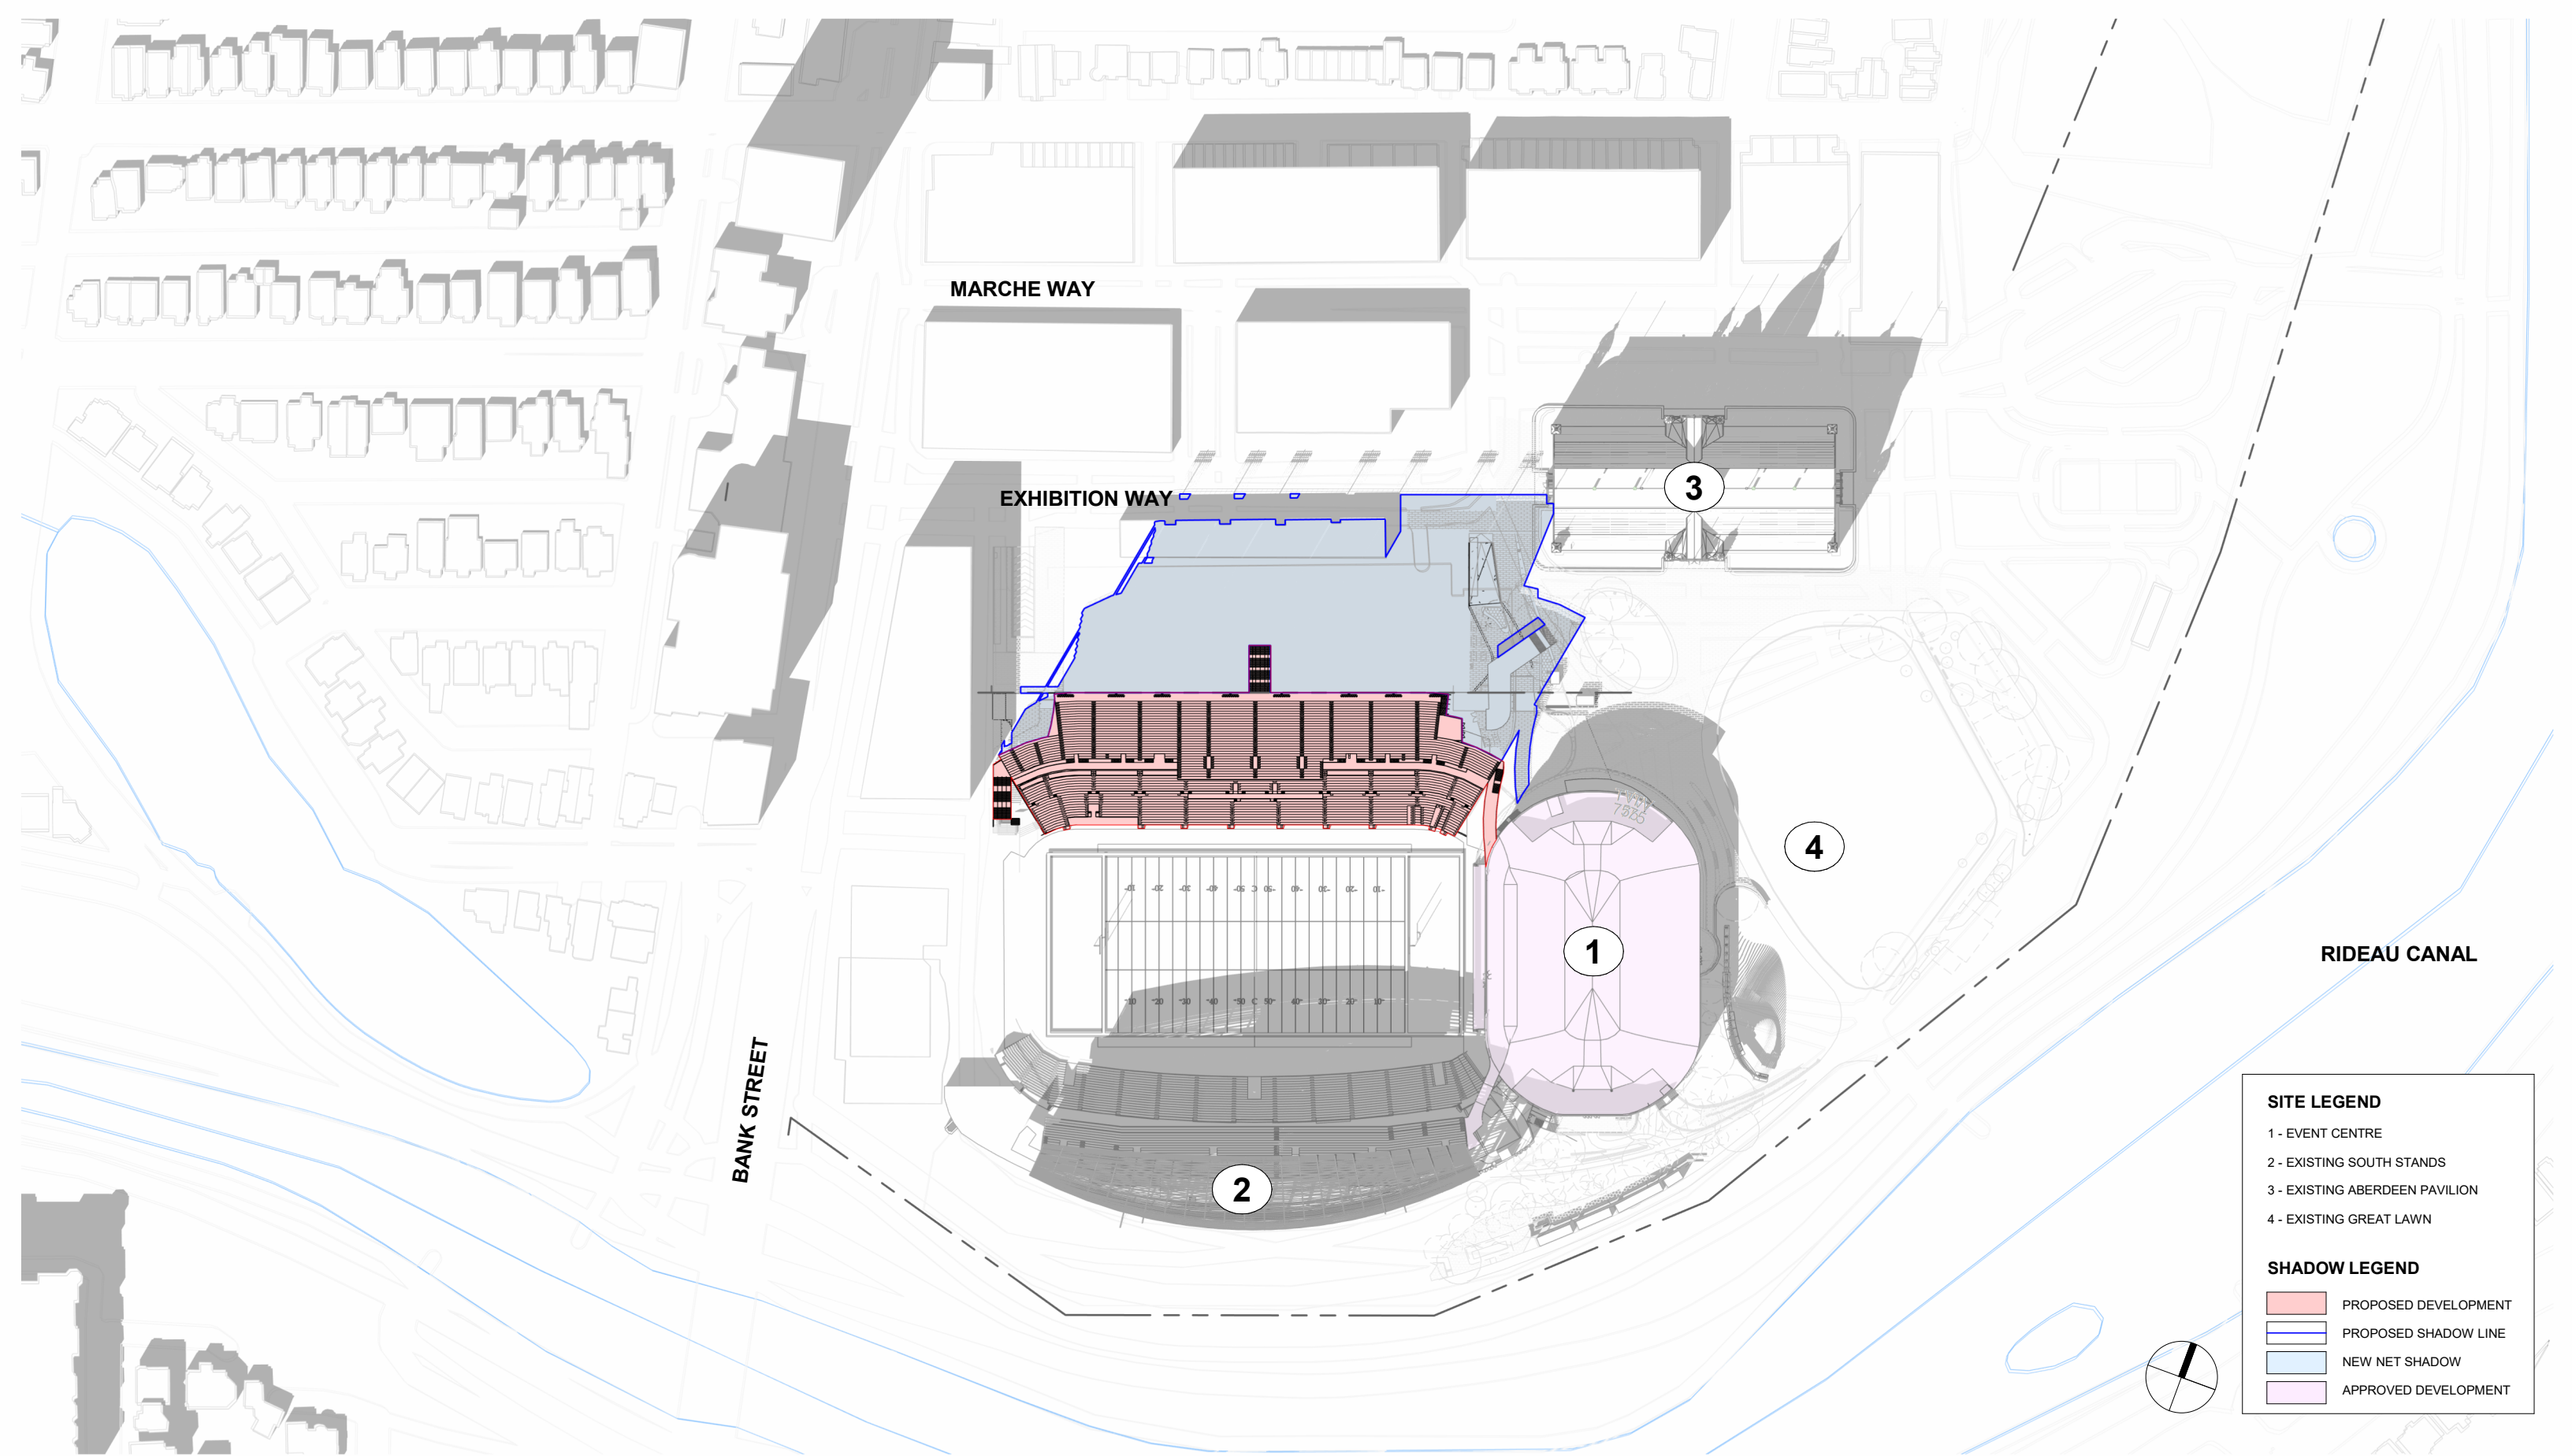

SITE LEGEND

- 1 - EVENT CENTRE
- 2 - EXISTING SOUTH STANDS
- 3 - EXISTING ABERDEEN PAVILION
- 4 - EXISTING GREAT LAWN

SHADOW LEGEND

- PROPOSED DEVELOPMENT
- PROPOSED SHADOW LINE
- NEW NET SHADOW
- APPROVED DEVELOPMENT

SCALE: 1 : 2000

DATE: 10/02/24

| SITE LEGEND | |
|--|------------------------------|
| 1 | - EVENT CENTRE |
| 2 | - EXISTING SOUTH STANDS |
| 3 | - EXISTING ABERDEEN PAVILION |
| 4 | - EXISTING GREAT LAWN |
| SHADOW LEGEND | |
| ■ | PROPOSED DEVELOPMENT |
| ■ | PROPOSED SHADOW LINE |
| ■ | NEW NET SHADOW |
| ■ | APPROVED DEVELOPMENT |

**LANSDOWNE NEW NORTH STANDS
SHADOW STUDY (DEC 21 - 11 AM)**

| SITE LEGEND | |
|--|------------------------------|
| 1 | - EVENT CENTRE |
| 2 | - EXISTING SOUTH STANDS |
| 3 | - EXISTING ABERDEEN PAVILION |
| 4 | - EXISTING GREAT LAWN |
| SHADOW LEGEND | |
| ■ | PROPOSED DEVELOPMENT |
| ■ | PROPOSED SHADOW LINE |
| ■ | NEW NET SHADOW |
| ■ | APPROVED DEVELOPMENT |

**LANSDOWNE NEW NORTH STANDS
SHADOW STUDY (DEC 21 - 1 PM)**

SCALE: 1 : 2000

DATE: 10/02/24

| SITE LEGEND | |
|--|------------------------------|
| 1 | - EVENT CENTRE |
| 2 | - EXISTING SOUTH STANDS |
| 3 | - EXISTING ABERDEEN PAVILION |
| 4 | - EXISTING GREAT LAWN |
| SHADOW LEGEND | |
| █ | PROPOSED DEVELOPMENT |
| █ | PROPOSED SHADOW LINE |
| █ | NEW NET SHADOW |
| █ | APPROVED DEVELOPMENT |