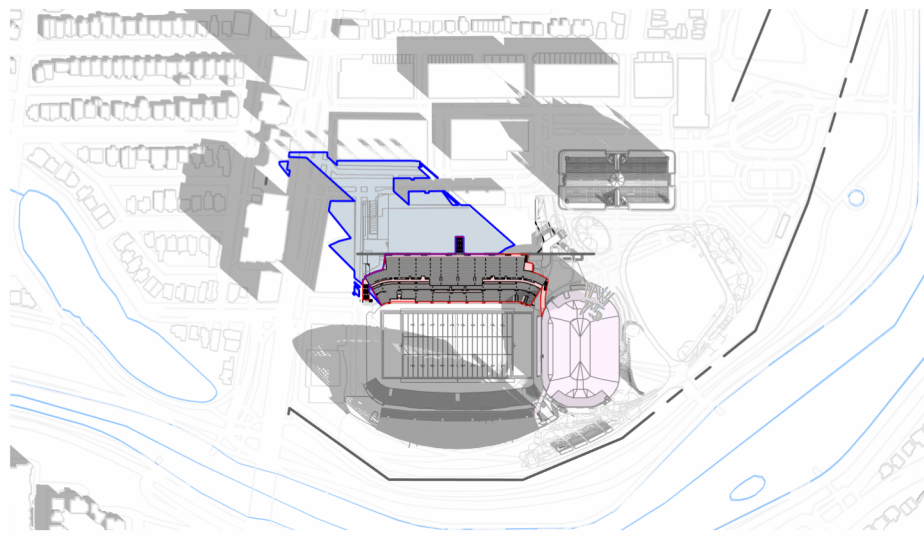

**LANSDOWNE NEW NORTH STANDS
SHADOW STUDY (DEC 21 - 1 PM)**

SCALE: 1 : 2000

DATE: 10/02/24

| SITE LEGEND | |
|--|------------------------------|
| 1 | - EVENT CENTRE |
| 2 | - EXISTING SOUTH STANDS |
| 3 | - EXISTING ABERDEEN PAVILION |
| 4 | - EXISTING GREAT LAWN |
| SHADOW LEGEND | |
| █ | PROPOSED DEVELOPMENT |
| █ | PROPOSED SHADOW LINE |
| █ | NEW NET SHADOW |
| █ | APPROVED DEVELOPMENT |

**LANSDOWNE NEW NORTH STANDS
SHADOW STUDY (DEC 21 - 3 PM)**

8 AM

10 AM

12 PM

2 PM

4 PM

6 PM

8 PM

SHADOW LEGEND

- PROPOSED DEVELOPMENT
- PROPOSED SHADOW LINE
- NEW NET SHADOW
- APPROVED DEVELOPMENT

8 AM

10 AM

12 PM

2 PM

4 PM

6 PM