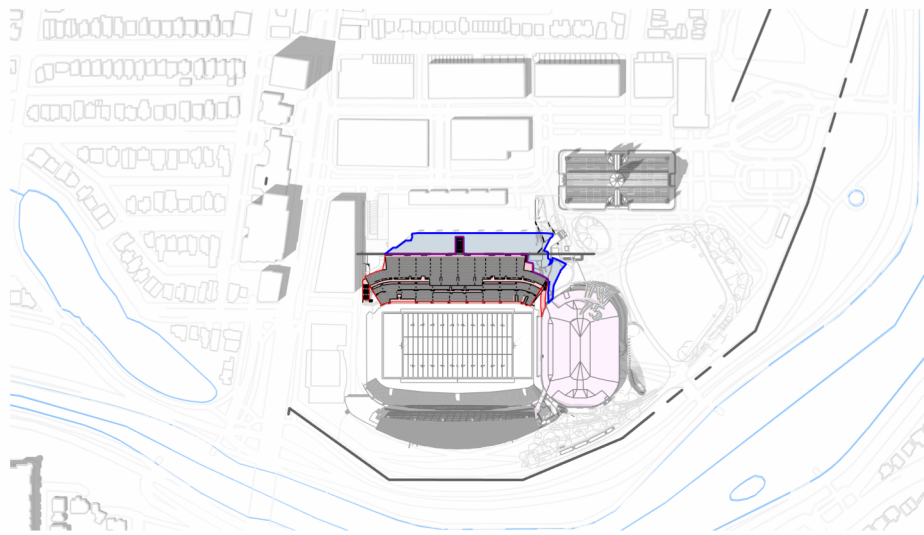

**LANSDOWNE NEW NORTH STANDS
SHADOW STUDY (DEC 21 - 1 PM)**

SCALE: 1 : 2000

DATE: 10/02/24

| SITE LEGEND | |
|--|------------------------------|
| 1 | - EVENT CENTRE |
| 2 | - EXISTING SOUTH STANDS |
| 3 | - EXISTING ABERDEEN PAVILION |
| 4 | - EXISTING GREAT LAWN |
| SHADOW LEGEND | |
| █ | PROPOSED DEVELOPMENT |
| █ | PROPOSED SHADOW LINE |
| █ | NEW NET SHADOW |
| █ | APPROVED DEVELOPMENT |

**LANSDOWNE NEW NORTH STANDS
SHADOW STUDY (DEC 21 - 3 PM)**

8 AM

10 AM

12 PM

2 PM

4 PM

6 PM

8 PM

SHADOW LEGEND

- PROPOSED DEVELOPMENT
- PROPOSED SHADOW LINE
- NEW NET SHADOW
- APPROVED DEVELOPMENT

8 AM

10 AM

12 PM

2 PM

4 PM

6 PM

| SHADOW LEGEND | |
|---|----------------------|
|  | PROPOSED DEVELOPMENT |
|  | PROPOSED SHADOW LINE |
|  | NEW NET SHADOW |
|  | APPROVED DEVELOPMENT |

9 AM

11 AM

1 PM

3 PM

| SHADOW LEGEND | |
|---|----------------------|
|  | PROPOSED DEVELOPMENT |
|  | PROPOSED SHADOW LINE |
|  | NEW NET SHADOW |
|  | APPROVED DEVELOPMENT |