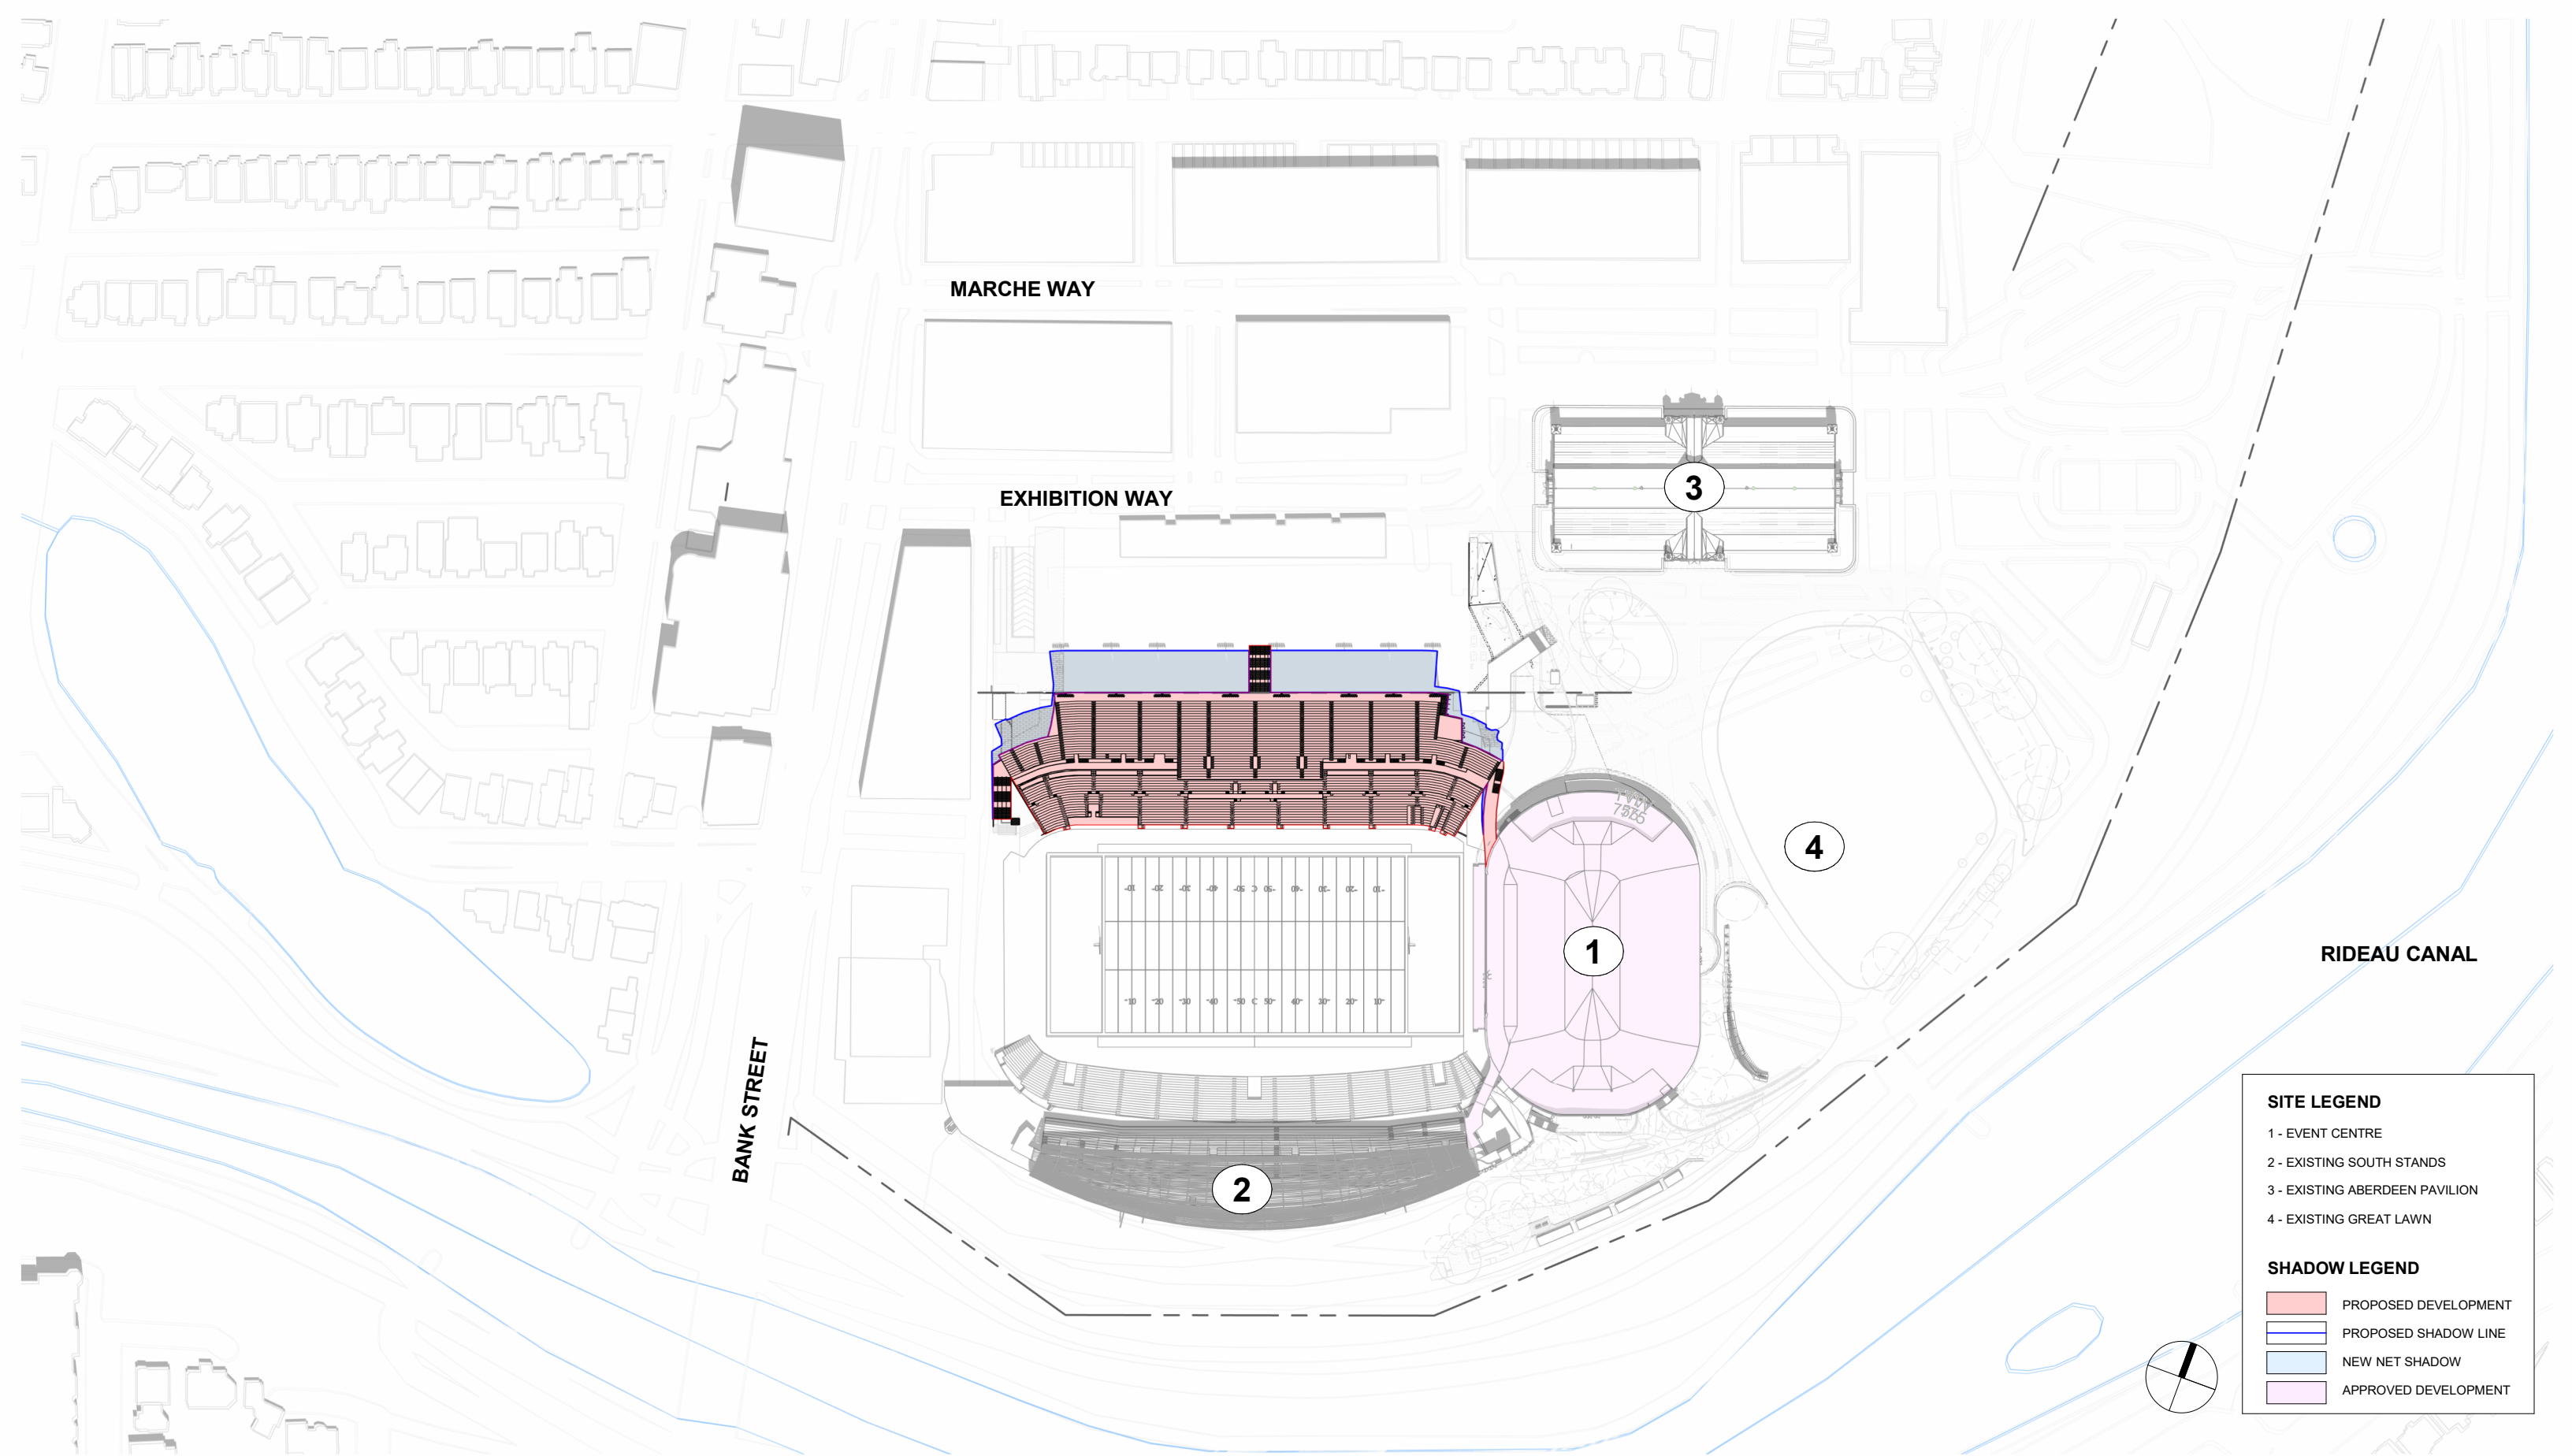

**LANSDOWNE NEW NORTH STANDS
SHADOW STUDY (JUNE 21 - 8 AM)**

SITE LEGEND

- 1 - EVENT CENTRE
- 2 - EXISTING SOUTH STANDS
- 3 - EXISTING ABERDEEN PAVILION
- 4 - EXISTING GREAT LAWN

SHADOW LEGEND

- PROPOSED DEVELOPMENT
- PROPOSED SHADOW LINE
- NEW NET SHADOW
- APPROVED DEVELOPMENT

SCALE: 1 : 2000

DATE: 10/02/24

**LANSDOWNE NEW NORTH STANDS
SHADOW STUDY (JUNE 21 - 10 AM)**

| SITE LEGEND | |
|--|------------------------------|
| 1 | - EVENT CENTRE |
| 2 | - EXISTING SOUTH STANDS |
| 3 | - EXISTING ABERDEEN PAVILION |
| 4 | - EXISTING GREAT LAWN |
| SHADOW LEGEND | |
| ■ | PROPOSED DEVELOPMENT |
| ■ | PROPOSED SHADOW LINE |
| ■ | NEW NET SHADOW |
| ■ | APPROVED DEVELOPMENT |

SCALE: 1 : 2000

DATE: 10/02/24

**LANSDOWNE NEW NORTH STANDS
SHADOW STUDY (JUNE 21 - 12 PM)**

SITE LEGEND

- 1 - EVENT CENTRE
- 2 - EXISTING SOUTH STANDS
- 3 - EXISTING ABERDEEN PAVILION
- 4 - EXISTING GREAT LAWN

SHADOW LEGEND

- PROPOSED DEVELOPMENT
- PROPOSED SHADOW LINE
- NEW NET SHADOW
- APPROVED DEVELOPMENT

SCALE: 1 : 2000

DATE: 10/02/24

| SITE LEGEND | |
|--|------------------------------|
| 1 | - EVENT CENTRE |
| 2 | - EXISTING SOUTH STANDS |
| 3 | - EXISTING ABERDEEN PAVILION |
| 4 | - EXISTING GREAT LAWN |
| SHADOW LEGEND | |
| ■ | PROPOSED DEVELOPMENT |
| — | PROPOSED SHADOW LINE |
| ■ | NEW NET SHADOW |
| ■ | APPROVED DEVELOPMENT |