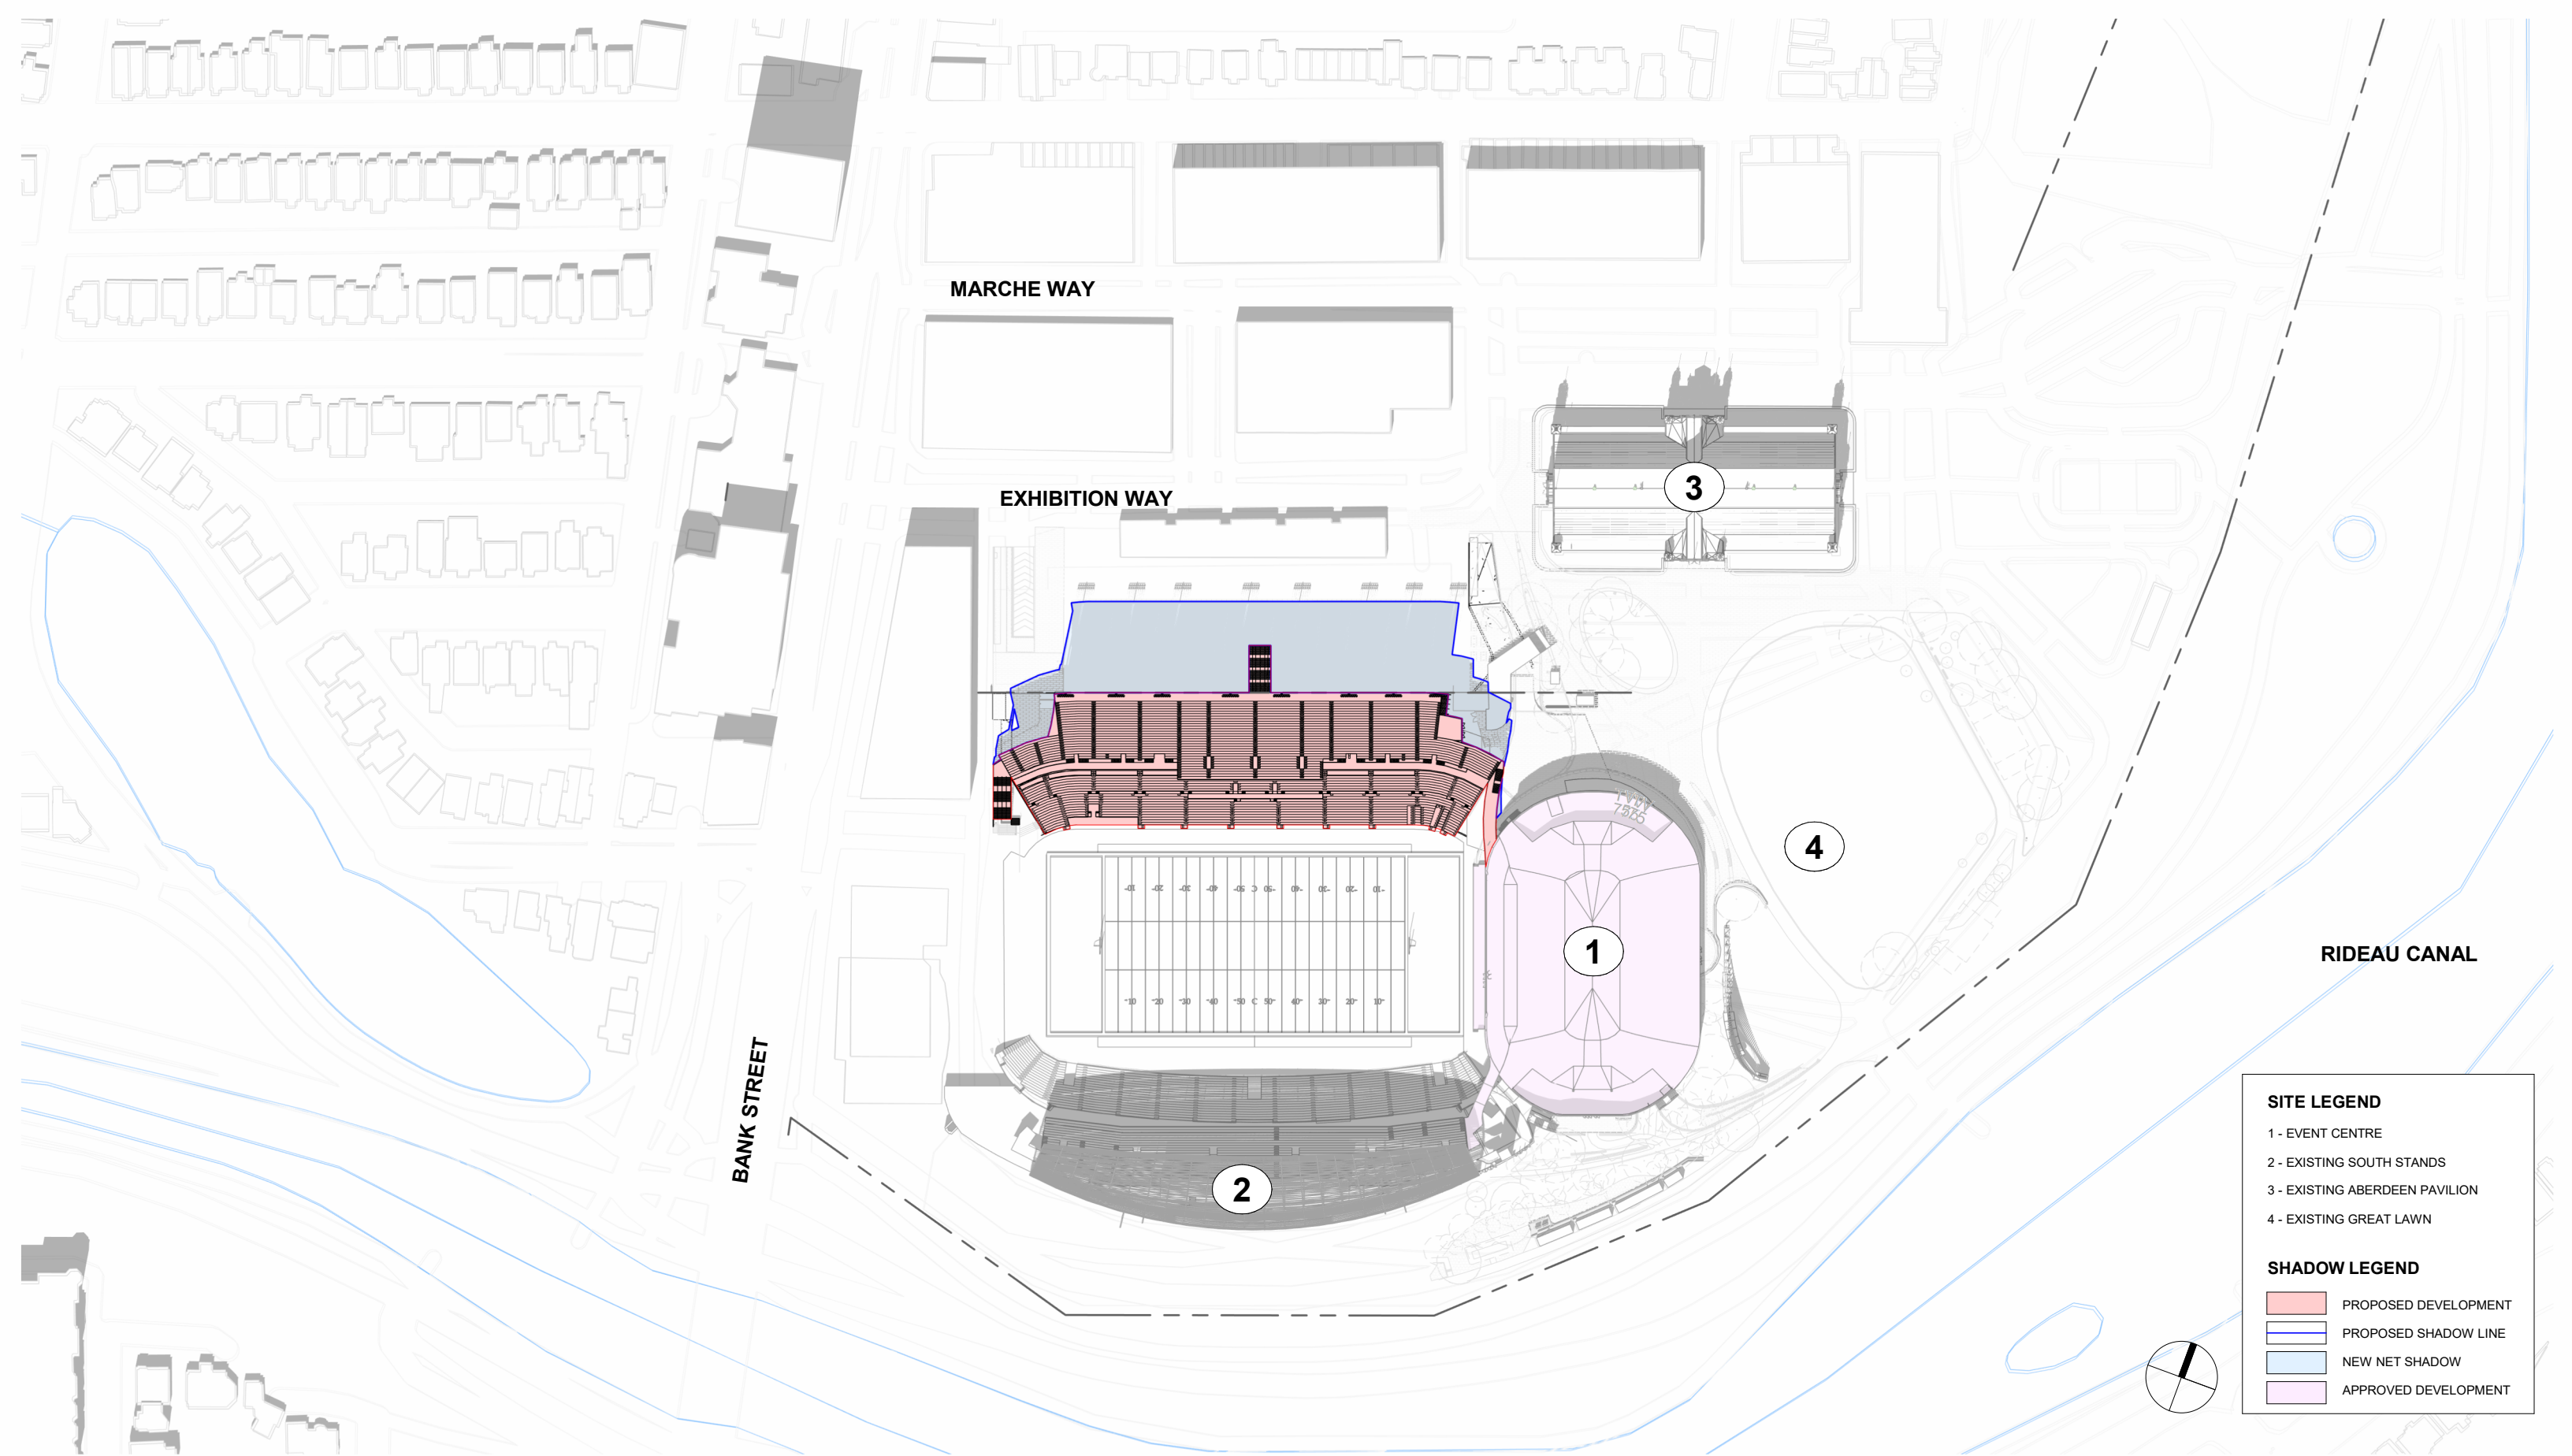

**LANSDOWNE NEW NORTH STANDS
SHADOW STUDY (JUNE 21 - 8 PM)**

| SITE LEGEND | |
|--|------------------------------|
| 1 | - EVENT CENTRE |
| 2 | - EXISTING SOUTH STANDS |
| 3 | - EXISTING ABERDEEN PAVILION |
| 4 | - EXISTING GREAT LAWN |
| SHADOW LEGEND | |
| ■ | PROPOSED DEVELOPMENT |
| — | PROPOSED SHADOW LINE |
| ■ | NEW NET SHADOW |
| ■ | APPROVED DEVELOPMENT |

**LANSDOWNE NEW NORTH STANDS
SHADOW STUDY (SEPT 21 - 8 AM)**

**LANSDOWNE NEW NORTH STANDS
SHADOW STUDY (SEPT 21 - 10 AM)**

SITE LEGEND

- 1 - EVENT CENTRE
- 2 - EXISTING SOUTH STANDS
- 3 - EXISTING ABERDEEN PAVILION
- 4 - EXISTING GREAT LAWN

SHADOW LEGEND

- PROPOSED DEVELOPMENT
- PROPOSED SHADOW LINE
- NEW NET SHADOW
- APPROVED DEVELOPMENT

SCALE: 1 : 2000

DATE: 10/02/24

| SITE LEGEND | |
|---|----------------------------|
| 1 - | EVENT CENTRE |
| 2 - | EXISTING SOUTH STANDS |
| 3 - | EXISTING ABERDEEN PAVILION |
| 4 - | EXISTING GREAT LAWN |
| SHADOW LEGEND | |
| | PROPOSED DEVELOPMENT |
| | PROPOSED SHADOW LINE |
| | NEW NET SHADOW |
| | APPROVED DEVELOPMENT |

**LANSDOWNE NEW NORTH STANDS
SHADOW STUDY (SEPT 21 - 12 PM)**

SITE LEGEND

- 1 - EVENT CENTRE
- 2 - EXISTING SOUTH STANDS
- 3 - EXISTING ABERDEEN PAVILION
- 4 - EXISTING GREAT LAWN

SHADOW LEGEND

- PROPOSED DEVELOPMENT
- PROPOSED SHADOW LINE
- NEW NET SHADOW
- APPROVED DEVELOPMENT