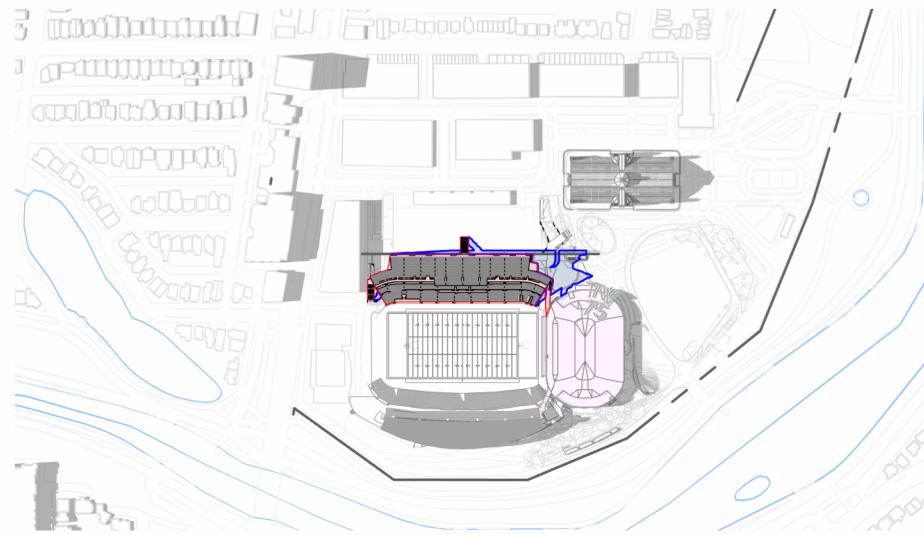

**LANSDOWNE NEW NORTH STANDS
SHADOW STUDY (DEC 21 - 3 PM)**

8 AM

10 AM

12 PM

2 PM

4 PM

6 PM

8 PM

SHADOW LEGEND

- PROPOSED DEVELOPMENT
- PROPOSED SHADOW LINE
- NEW NET SHADOW
- APPROVED DEVELOPMENT

8 AM

10 AM

12 PM

2 PM

4 PM

6 PM

| SHADOW LEGEND | |
|---|----------------------|
|  | PROPOSED DEVELOPMENT |
|  | PROPOSED SHADOW LINE |
|  | NEW NET SHADOW |
|  | APPROVED DEVELOPMENT |

9 AM

11 AM

1 PM

3 PM

| SHADOW LEGEND | |
|---|----------------------|
|  | PROPOSED DEVELOPMENT |
|  | PROPOSED SHADOW LINE |
|  | NEW NET SHADOW |
|  | APPROVED DEVELOPMENT |