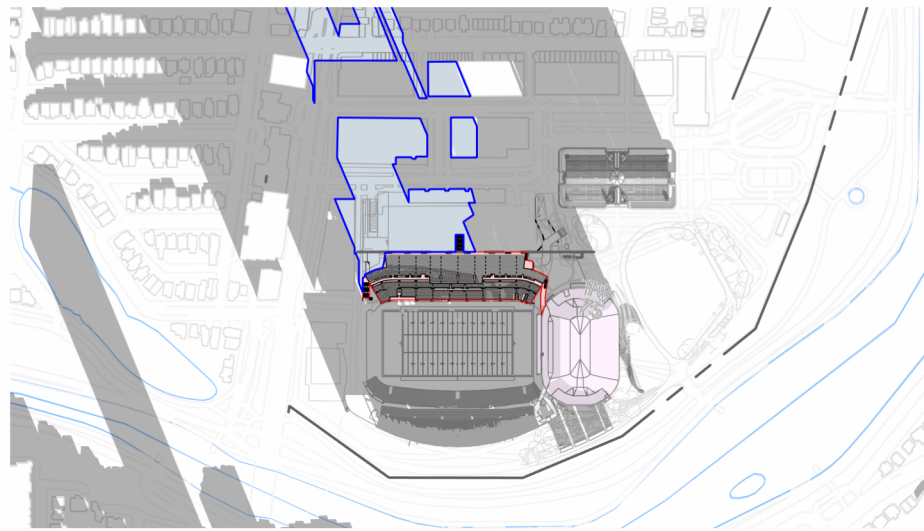

**LANSDOWNE NEW NORTH STANDS
SHADOW STUDY (DEC 21 - 3 PM)**

8 AM

10 AM

12 PM

2 PM

4 PM

6 PM

8 PM

SHADOW LEGEND

- PROPOSED DEVELOPMENT
- PROPOSED SHADOW LINE
- NEW NET SHADOW
- APPROVED DEVELOPMENT

8 AM

10 AM

12 PM

2 PM

4 PM

6 PM

| SHADOW LEGEND | |
|---|----------------------|
|  | PROPOSED DEVELOPMENT |
|  | PROPOSED SHADOW LINE |
|  | NEW NET SHADOW |
|  | APPROVED DEVELOPMENT |

9 AM

11 AM

1 PM

3 PM

| SHADOW LEGEND | |
|---|----------------------|
|  | PROPOSED DEVELOPMENT |
|  | PROPOSED SHADOW LINE |
|  | NEW NET SHADOW |
|  | APPROVED DEVELOPMENT |