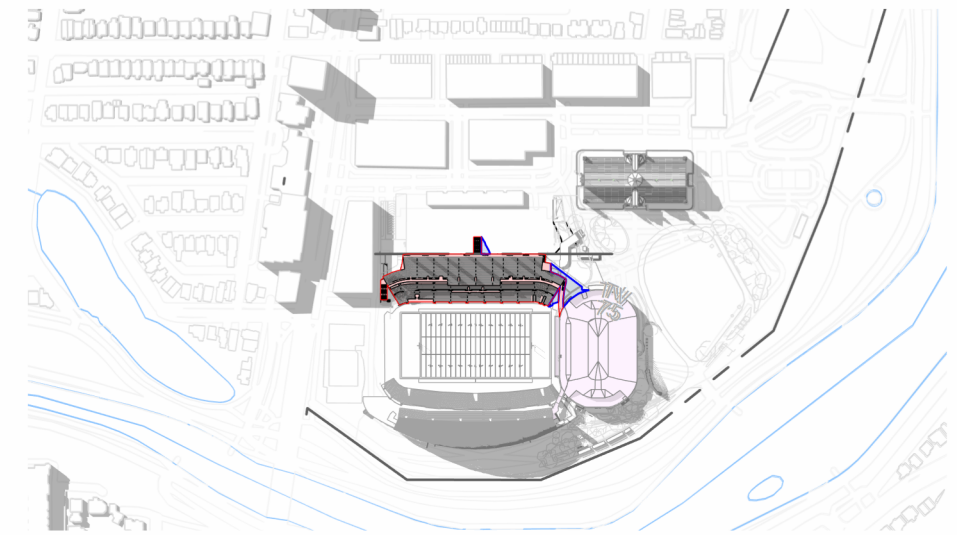

**LANSDOWNE NEW NORTH STANDS
SHADOW STUDY (DEC 21 - 1 PM)**

SCALE: 1 : 2000

DATE: 10/02/24

| SITE LEGEND | |
|--|------------------------------|
| 1 | - EVENT CENTRE |
| 2 | - EXISTING SOUTH STANDS |
| 3 | - EXISTING ABERDEEN PAVILION |
| 4 | - EXISTING GREAT LAWN |
| SHADOW LEGEND | |
| █ | PROPOSED DEVELOPMENT |
| █ | PROPOSED SHADOW LINE |
| █ | NEW NET SHADOW |
| █ | APPROVED DEVELOPMENT |

**LANSDOWNE NEW NORTH STANDS
SHADOW STUDY (DEC 21 - 3 PM)**

8 AM

10 AM

12 PM

2 PM

4 PM

6 PM

8 PM

SHADOW LEGEND

- PROPOSED DEVELOPMENT
- PROPOSED SHADOW LINE
- NEW NET SHADOW
- APPROVED DEVELOPMENT

8 AM

10 AM

12 PM

2 PM

4 PM

6 PM