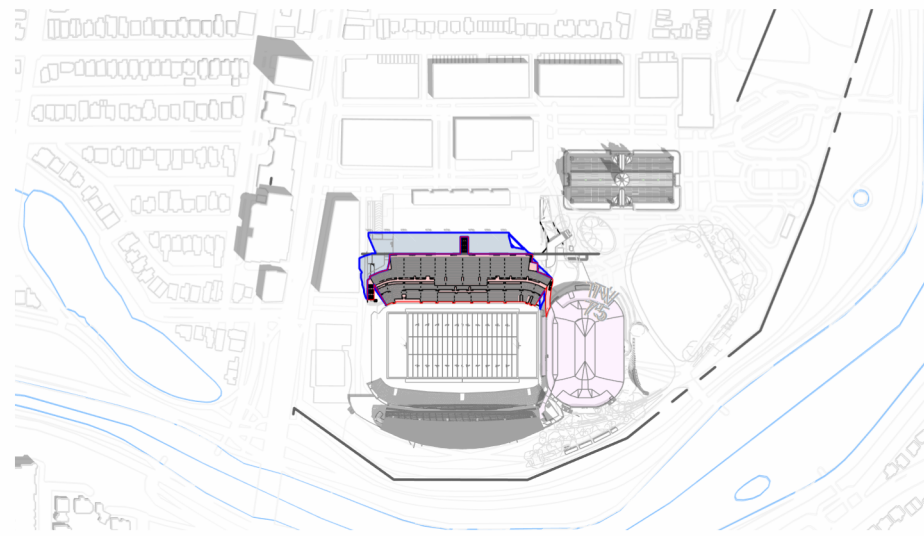

**LANSDOWNE NEW NORTH STANDS
SHADOW STUDY (DEC 21 - 11 AM)**

| SITE LEGEND | |
|--|------------------------------|
| 1 | - EVENT CENTRE |
| 2 | - EXISTING SOUTH STANDS |
| 3 | - EXISTING ABERDEEN PAVILION |
| 4 | - EXISTING GREAT LAWN |
| SHADOW LEGEND | |
| ■ | PROPOSED DEVELOPMENT |
| ■ | PROPOSED SHADOW LINE |
| ■ | NEW NET SHADOW |
| ■ | APPROVED DEVELOPMENT |

**LANSDOWNE NEW NORTH STANDS
SHADOW STUDY (DEC 21 - 1 PM)**

SCALE: 1 : 2000

DATE: 10/02/24

| SITE LEGEND | |
|--|------------------------------|
| 1 | - EVENT CENTRE |
| 2 | - EXISTING SOUTH STANDS |
| 3 | - EXISTING ABERDEEN PAVILION |
| 4 | - EXISTING GREAT LAWN |
| SHADOW LEGEND | |
| █ | PROPOSED DEVELOPMENT |
| █ | PROPOSED SHADOW LINE |
| █ | NEW NET SHADOW |
| █ | APPROVED DEVELOPMENT |

**LANSDOWNE NEW NORTH STANDS
SHADOW STUDY (DEC 21 - 3 PM)**

8 AM

10 AM

12 PM

2 PM

4 PM

6 PM

8 PM

SHADOW LEGEND

- PROPOSED DEVELOPMENT
- PROPOSED SHADOW LINE
- NEW NET SHADOW
- APPROVED DEVELOPMENT

8 AM

10 AM

12 PM

2 PM

4 PM

6 PM