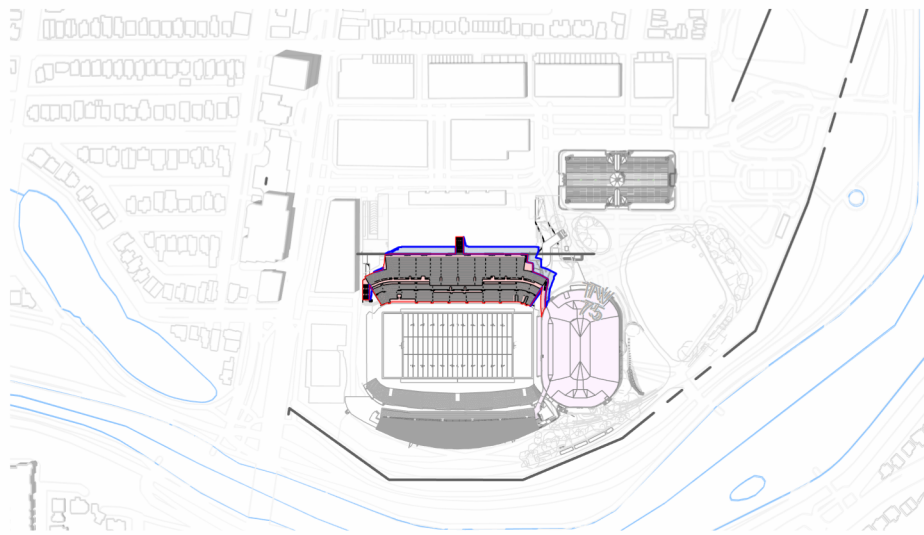

**LANSDOWNE NEW NORTH STANDS
SHADOW STUDY (DEC 21 - 11 AM)**

| SITE LEGEND | |
|--|------------------------------|
| 1 | - EVENT CENTRE |
| 2 | - EXISTING SOUTH STANDS |
| 3 | - EXISTING ABERDEEN PAVILION |
| 4 | - EXISTING GREAT LAWN |
| SHADOW LEGEND | |
| ■ | PROPOSED DEVELOPMENT |
| ■ | PROPOSED SHADOW LINE |
| ■ | NEW NET SHADOW |
| ■ | APPROVED DEVELOPMENT |

**LANSDOWNE NEW NORTH STANDS
SHADOW STUDY (DEC 21 - 1 PM)**

SCALE: 1 : 2000

DATE: 10/02/24

| SITE LEGEND | |
|--|------------------------------|
| 1 | - EVENT CENTRE |
| 2 | - EXISTING SOUTH STANDS |
| 3 | - EXISTING ABERDEEN PAVILION |
| 4 | - EXISTING GREAT LAWN |
| SHADOW LEGEND | |
| █ | PROPOSED DEVELOPMENT |
| █ | PROPOSED SHADOW LINE |
| █ | NEW NET SHADOW |
| █ | APPROVED DEVELOPMENT |

**LANSDOWNE NEW NORTH STANDS
SHADOW STUDY (DEC 21 - 3 PM)**

8 AM

10 AM

12 PM

2 PM

4 PM

6 PM

8 PM

SHADOW LEGEND

- PROPOSED DEVELOPMENT
- PROPOSED SHADOW LINE
- NEW NET SHADOW
- APPROVED DEVELOPMENT

8 AM

10 AM

12 PM

2 PM

4 PM

6 PM