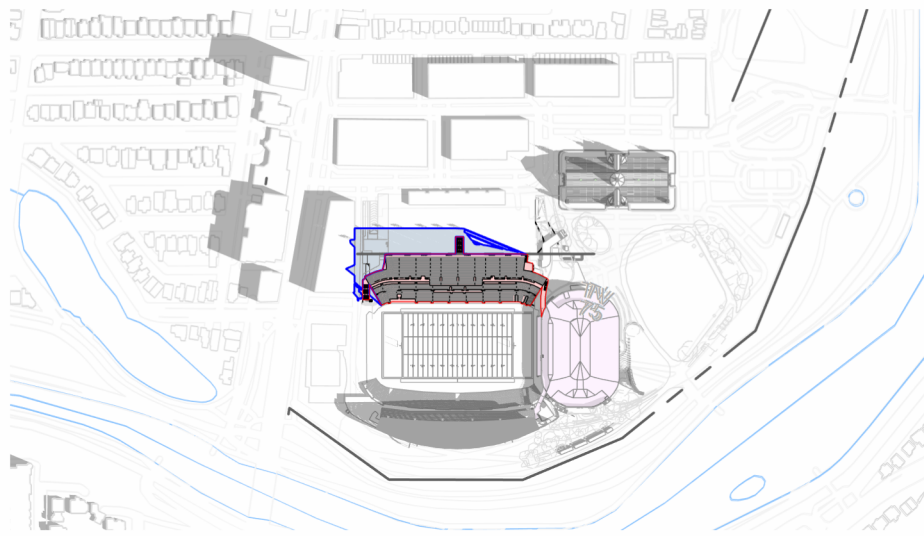

**LANSDOWNE NEW NORTH STANDS
SHADOW STUDY (DEC 21 - 11 AM)**

| SITE LEGEND | |
|--|------------------------------|
| 1 | - EVENT CENTRE |
| 2 | - EXISTING SOUTH STANDS |
| 3 | - EXISTING ABERDEEN PAVILION |
| 4 | - EXISTING GREAT LAWN |
| SHADOW LEGEND | |
| ■ | PROPOSED DEVELOPMENT |
| ■ | PROPOSED SHADOW LINE |
| ■ | NEW NET SHADOW |
| ■ | APPROVED DEVELOPMENT |

**LANSDOWNE NEW NORTH STANDS
SHADOW STUDY (DEC 21 - 1 PM)**

SCALE: 1 : 2000

DATE: 10/02/24

| SITE LEGEND | |
|--|------------------------------|
| 1 | - EVENT CENTRE |
| 2 | - EXISTING SOUTH STANDS |
| 3 | - EXISTING ABERDEEN PAVILION |
| 4 | - EXISTING GREAT LAWN |
| SHADOW LEGEND | |
| █ | PROPOSED DEVELOPMENT |
| █ | PROPOSED SHADOW LINE |
| █ | NEW NET SHADOW |
| █ | APPROVED DEVELOPMENT |

**LANSDOWNE NEW NORTH STANDS
SHADOW STUDY (DEC 21 - 3 PM)**

8 AM

10 AM

12 PM

2 PM

4 PM

6 PM

8 PM

SHADOW LEGEND

- PROPOSED DEVELOPMENT
- PROPOSED SHADOW LINE
- NEW NET SHADOW
- APPROVED DEVELOPMENT

8 AM

10 AM

12 PM

2 PM

4 PM

6 PM