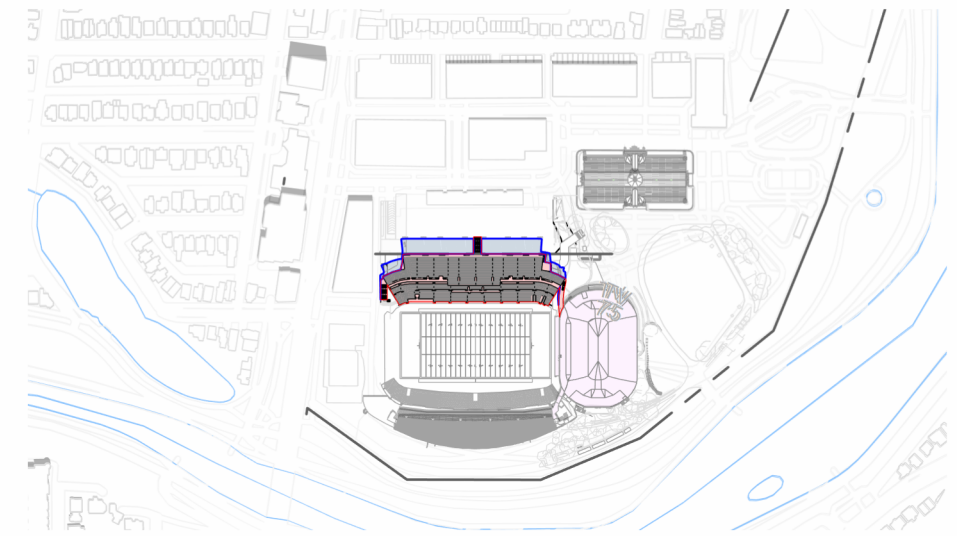

**LANSDOWNE NEW NORTH STANDS
SHADOW STUDY (DEC 21 - 11 AM)**

| SITE LEGEND | |
|--|------------------------------|
| 1 | - EVENT CENTRE |
| 2 | - EXISTING SOUTH STANDS |
| 3 | - EXISTING ABERDEEN PAVILION |
| 4 | - EXISTING GREAT LAWN |
| SHADOW LEGEND | |
| ■ | PROPOSED DEVELOPMENT |
| ■ | PROPOSED SHADOW LINE |
| ■ | NEW NET SHADOW |
| ■ | APPROVED DEVELOPMENT |

**LANSDOWNE NEW NORTH STANDS
SHADOW STUDY (DEC 21 - 1 PM)**

SCALE: 1 : 2000

DATE: 10/02/24

| SITE LEGEND | |
|--|------------------------------|
| 1 | - EVENT CENTRE |
| 2 | - EXISTING SOUTH STANDS |
| 3 | - EXISTING ABERDEEN PAVILION |
| 4 | - EXISTING GREAT LAWN |
| SHADOW LEGEND | |
| █ | PROPOSED DEVELOPMENT |
| █ | PROPOSED SHADOW LINE |
| █ | NEW NET SHADOW |
| █ | APPROVED DEVELOPMENT |

**LANSDOWNE NEW NORTH STANDS
SHADOW STUDY (DEC 21 - 3 PM)**

8 AM

10 AM

12 PM

2 PM

4 PM

6 PM

8 PM

SHADOW LEGEND

- PROPOSED DEVELOPMENT
- PROPOSED SHADOW LINE
- NEW NET SHADOW
- APPROVED DEVELOPMENT

8 AM

10 AM

12 PM

2 PM

4 PM

6 PM