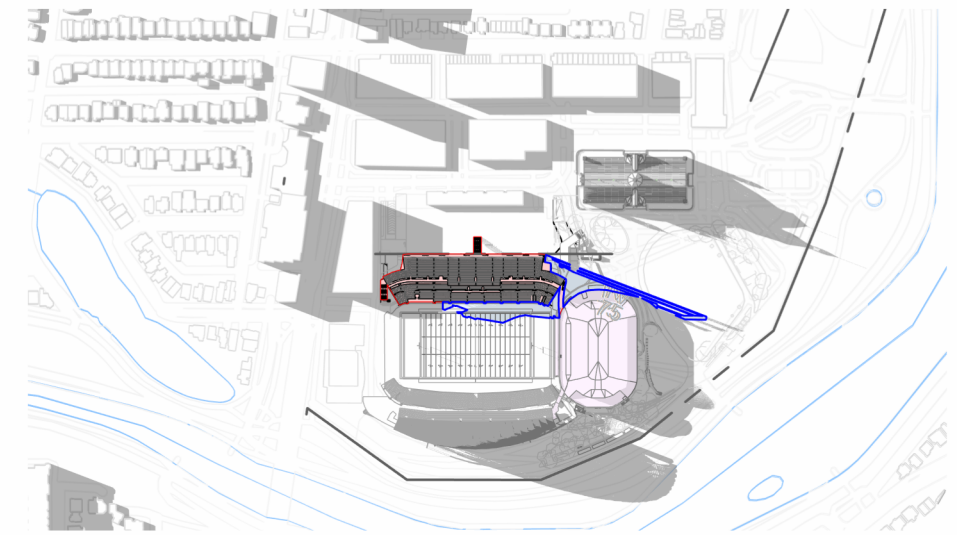

**LANSDOWNE NEW NORTH STANDS
SHADOW STUDY (DEC 21 - 3 PM)**

8 AM

10 AM

12 PM

2 PM

4 PM

6 PM

8 PM

SHADOW LEGEND

- PROPOSED DEVELOPMENT
- PROPOSED SHADOW LINE
- NEW NET SHADOW
- APPROVED DEVELOPMENT

8 AM

10 AM

12 PM

2 PM

4 PM

6 PM

| SHADOW LEGEND | |
|---|----------------------|
|  | PROPOSED DEVELOPMENT |
|  | PROPOSED SHADOW LINE |
|  | NEW NET SHADOW |
|  | APPROVED DEVELOPMENT |

9 AM

11 AM

1 PM

3 PM

| SHADOW LEGEND | |
|---|----------------------|
|  | PROPOSED DEVELOPMENT |
|  | PROPOSED SHADOW LINE |
|  | NEW NET SHADOW |
|  | APPROVED DEVELOPMENT |