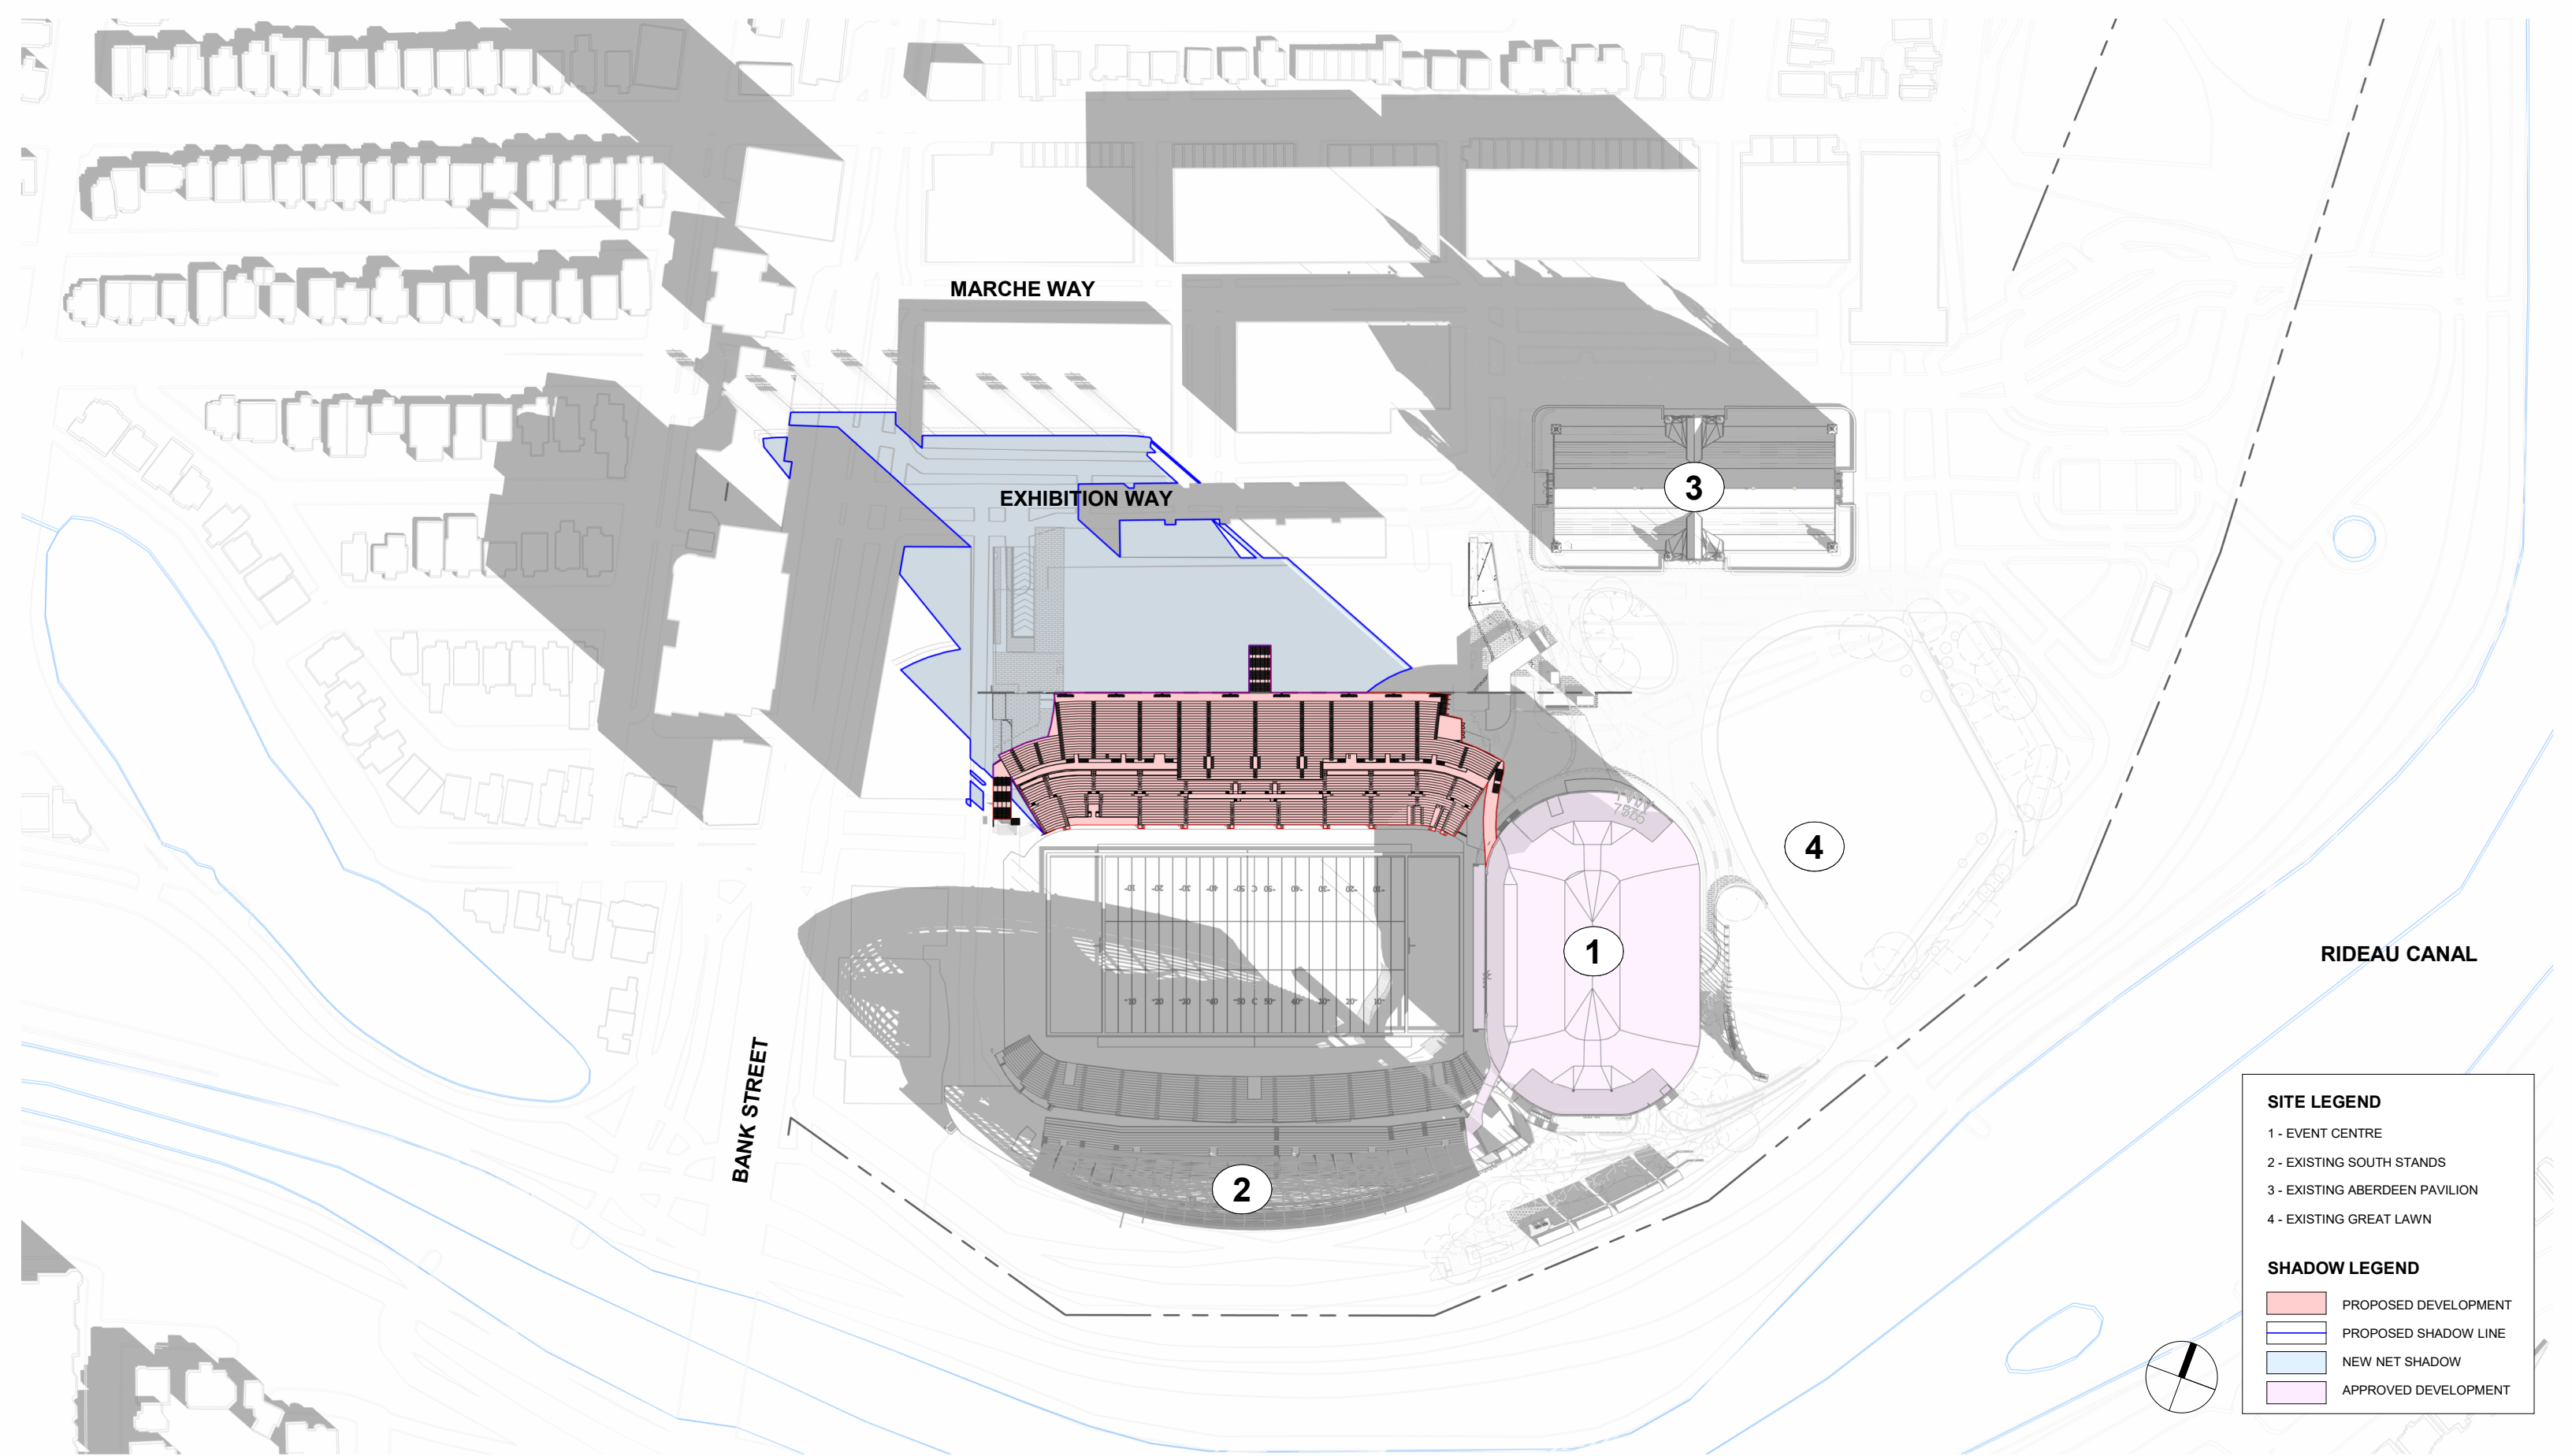

SCALE: 1 : 2000

DATE: 10/02/24

**LANSDOWNE NEW NORTH STANDS
SHADOW STUDY (JUNE 21 - 6 PM)**

| SITE LEGEND | |
|--|------------------------------|
| 1 | - EVENT CENTRE |
| 2 | - EXISTING SOUTH STANDS |
| 3 | - EXISTING ABERDEEN PAVILION |
| 4 | - EXISTING GREAT LAWN |
| SHADOW LEGEND | |
| ■ | PROPOSED DEVELOPMENT |
| — | PROPOSED SHADOW LINE |
| ■ | NEW NET SHADOW |
| ■ | APPROVED DEVELOPMENT |

SCALE: 1 : 2000

DATE: 10/02/24

SITE LEGEND

- 1 - EVENT CENTRE
- 2 - EXISTING SOUTH STANDS
- 3 - EXISTING ABERDEEN PAVILION
- 4 - EXISTING GREAT LAWN

SHADOW LEGEND

- PROPOSED DEVELOPMENT
- PROPOSED SHADOW LINE
- NEW NET SHADOW
- APPROVED DEVELOPMENT

**LANSDOWNE NEW NORTH STANDS
SHADOW STUDY (JUNE 21 - 8 PM)**

| SITE LEGEND | |
|--|------------------------------|
| 1 | - EVENT CENTRE |
| 2 | - EXISTING SOUTH STANDS |
| 3 | - EXISTING ABERDEEN PAVILION |
| 4 | - EXISTING GREAT LAWN |
| SHADOW LEGEND | |
| ■ | PROPOSED DEVELOPMENT |
| — | PROPOSED SHADOW LINE |
| ■ | NEW NET SHADOW |
| ■ | APPROVED DEVELOPMENT |

SHADOW LEGEND

- PROPOSED DEVELOPMENT
- PROPOSED SHADOW LINE
- NEW NET SHADOW
- APPROVED DEVELOPMENT

SCALE: 1 : 2000

DATE: 10/02/24

| SITE LEGEND | |
|---|----------------------------|
| 1 - | EVENT CENTRE |
| 2 - | EXISTING SOUTH STANDS |
| 3 - | EXISTING ABERDEEN PAVILION |
| 4 - | EXISTING GREAT LAWN |
| SHADOW LEGEND | |
| | PROPOSED DEVELOPMENT |
| | PROPOSED SHADOW LINE |
| | NEW NET SHADOW |
| | APPROVED DEVELOPMENT |