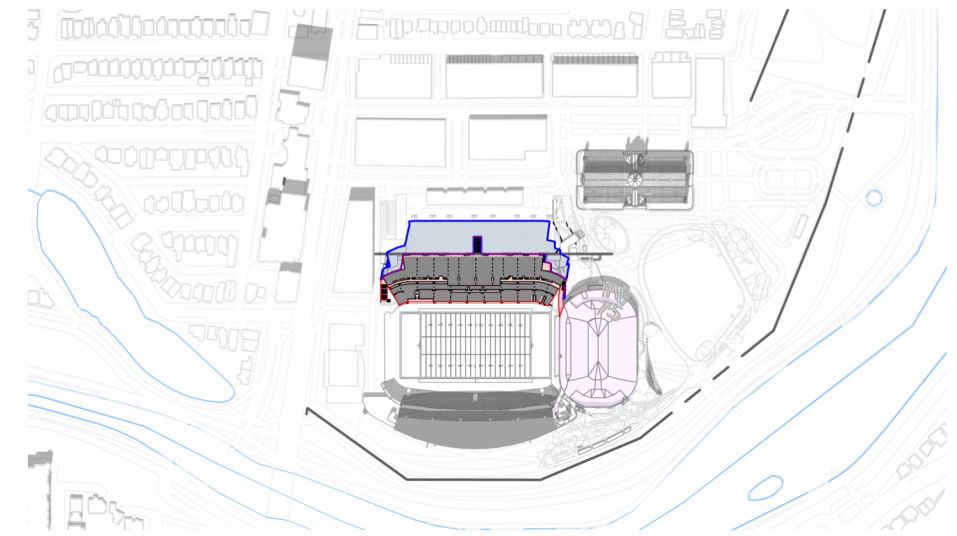

**LANSDOWNE NEW NORTH STANDS
SHADOW STUDY (DEC 21 - 3 PM)**

8 AM

10 AM

12 PM

2 PM

4 PM

6 PM

8 PM

SHADOW LEGEND

- PROPOSED DEVELOPMENT
- PROPOSED SHADOW LINE
- NEW NET SHADOW
- APPROVED DEVELOPMENT

8 AM

10 AM

12 PM

2 PM

4 PM

6 PM

| SHADOW LEGEND | |
|---|----------------------|
|  | PROPOSED DEVELOPMENT |
|  | PROPOSED SHADOW LINE |
|  | NEW NET SHADOW |
|  | APPROVED DEVELOPMENT |

9 AM

11 AM

1 PM

3 PM

| SHADOW LEGEND | |
|---|----------------------|
|  | PROPOSED DEVELOPMENT |
|  | PROPOSED SHADOW LINE |
|  | NEW NET SHADOW |
|  | APPROVED DEVELOPMENT |