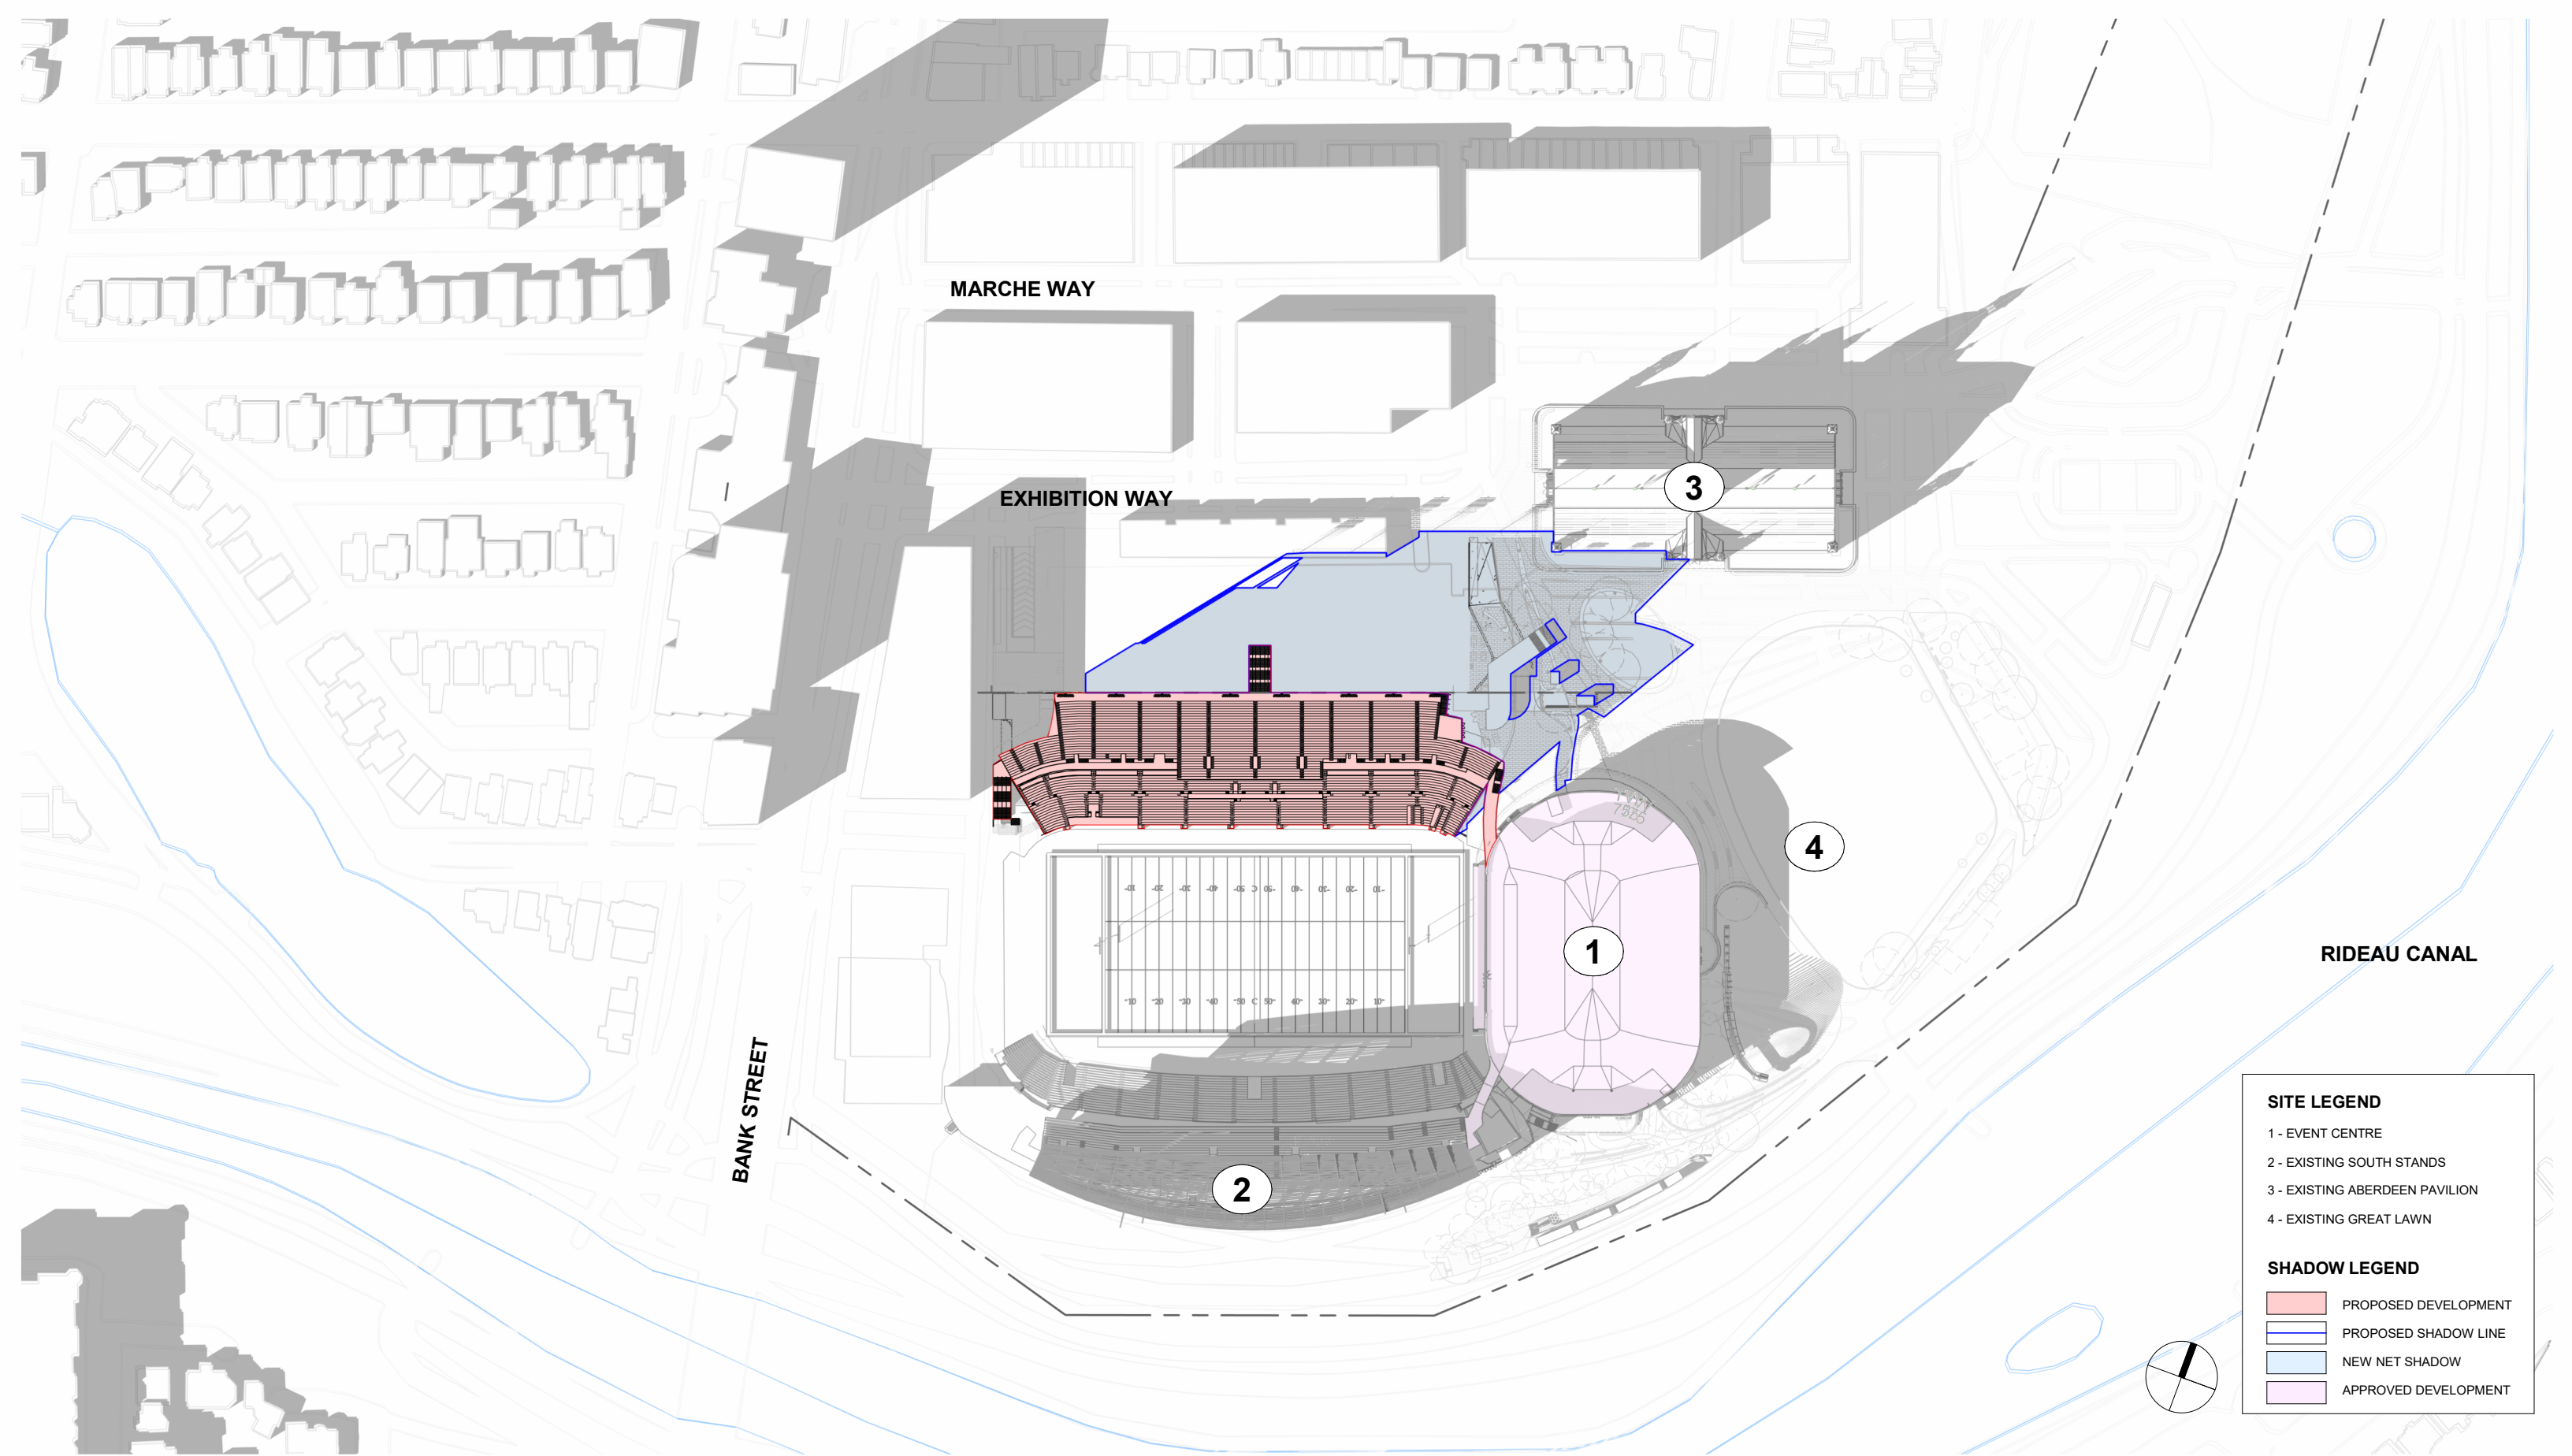

SCALE: 1 : 2000

DATE: 10/02/24

| SITE LEGEND | |
|--|------------------------------|
| 1 | - EVENT CENTRE |
| 2 | - EXISTING SOUTH STANDS |
| 3 | - EXISTING ABERDEEN PAVILION |
| 4 | - EXISTING GREAT LAWN |
| SHADOW LEGEND | |
| ■ | PROPOSED DEVELOPMENT |
| ■ | PROPOSED SHADOW LINE |
| ■ | NEW NET SHADOW |
| ■ | APPROVED DEVELOPMENT |

**LANSDOWNE NEW NORTH STANDS
SHADOW STUDY (DEC 21 - 11 AM)**

| SITE LEGEND | |
|--|------------------------------|
| 1 | - EVENT CENTRE |
| 2 | - EXISTING SOUTH STANDS |
| 3 | - EXISTING ABERDEEN PAVILION |
| 4 | - EXISTING GREAT LAWN |
| SHADOW LEGEND | |
| ■ | PROPOSED DEVELOPMENT |
| ■ | PROPOSED SHADOW LINE |
| ■ | NEW NET SHADOW |
| ■ | APPROVED DEVELOPMENT |

**LANSDOWNE NEW NORTH STANDS
SHADOW STUDY (DEC 21 - 1 PM)**

SCALE: 1 : 2000

DATE: 10/02/24

| SITE LEGEND | |
|--|------------------------------|
| 1 | - EVENT CENTRE |
| 2 | - EXISTING SOUTH STANDS |
| 3 | - EXISTING ABERDEEN PAVILION |
| 4 | - EXISTING GREAT LAWN |
| SHADOW LEGEND | |
| █ | PROPOSED DEVELOPMENT |
| █ | PROPOSED SHADOW LINE |
| █ | NEW NET SHADOW |
| █ | APPROVED DEVELOPMENT |

**LANSDOWNE NEW NORTH STANDS
SHADOW STUDY (DEC 21 - 3 PM)**

8 AM

10 AM

12 PM

2 PM

4 PM

6 PM

8 PM