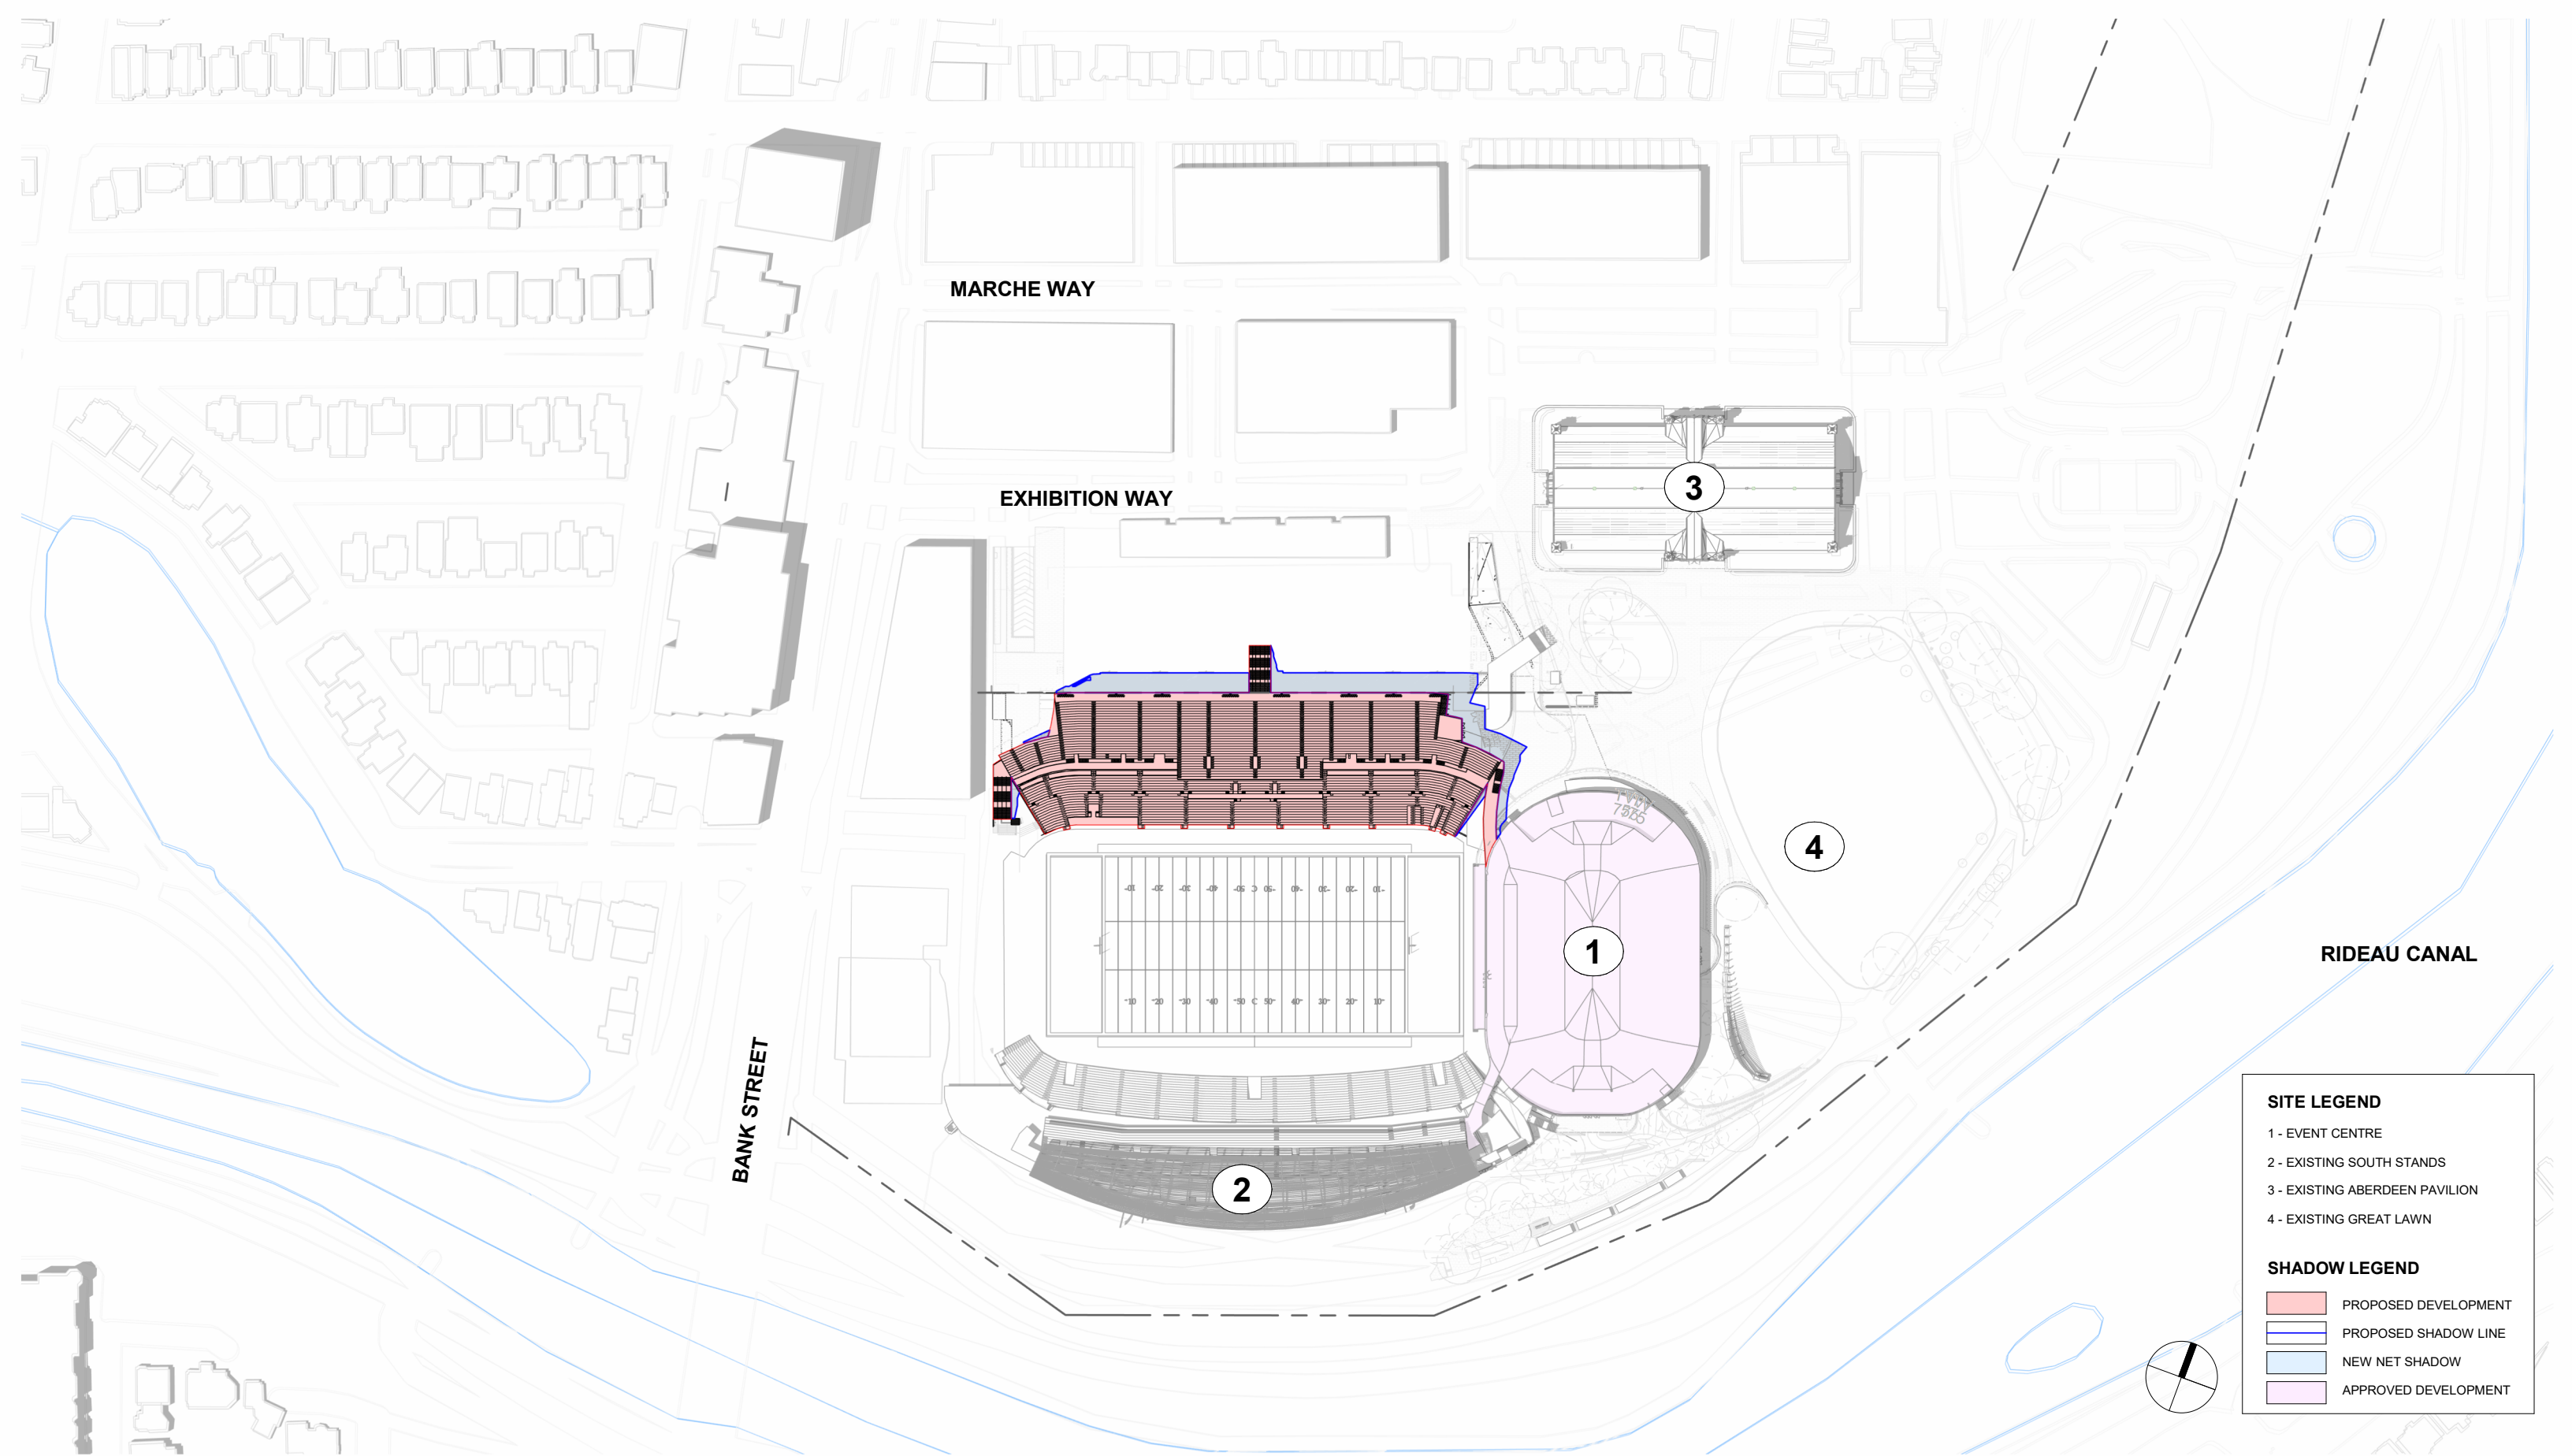

SCALE: 1 : 2000

DATE: 10/02/24

**LANSDOWNE NEW NORTH STANDS
SHADOW STUDY (JUNE 21 - 10 AM)**

| SITE LEGEND | |
|--|------------------------------|
| 1 | - EVENT CENTRE |
| 2 | - EXISTING SOUTH STANDS |
| 3 | - EXISTING ABERDEEN PAVILION |
| 4 | - EXISTING GREAT LAWN |
| SHADOW LEGEND | |
| ■ | PROPOSED DEVELOPMENT |
| ■ | PROPOSED SHADOW LINE |
| ■ | NEW NET SHADOW |
| ■ | APPROVED DEVELOPMENT |

SCALE: 1 : 2000

DATE: 10/02/24

**LANSDOWNE NEW NORTH STANDS
SHADOW STUDY (JUNE 21 - 12 PM)**

SITE LEGEND

- 1 - EVENT CENTRE
- 2 - EXISTING SOUTH STANDS
- 3 - EXISTING ABERDEEN PAVILION
- 4 - EXISTING GREAT LAWN

SHADOW LEGEND

- PROPOSED DEVELOPMENT
- PROPOSED SHADOW LINE
- NEW NET SHADOW
- APPROVED DEVELOPMENT

SCALE: 1 : 2000

DATE: 10/02/24

| SITE LEGEND | |
|--|------------------------------|
| 1 | - EVENT CENTRE |
| 2 | - EXISTING SOUTH STANDS |
| 3 | - EXISTING ABERDEEN PAVILION |
| 4 | - EXISTING GREAT LAWN |
| SHADOW LEGEND | |
| ■ | PROPOSED DEVELOPMENT |
| — | PROPOSED SHADOW LINE |
| ■ | NEW NET SHADOW |
| ■ | APPROVED DEVELOPMENT |

SCALE: 1 : 2000

DATE: 10/02/24

**LANSDOWNE NEW NORTH STANDS
SHADOW STUDY (JUNE 21 - 6 PM)**

| SITE LEGEND | |
|--|------------------------------|
| 1 | - EVENT CENTRE |
| 2 | - EXISTING SOUTH STANDS |
| 3 | - EXISTING ABERDEEN PAVILION |
| 4 | - EXISTING GREAT LAWN |
| SHADOW LEGEND | |
| ■ | PROPOSED DEVELOPMENT |
| — | PROPOSED SHADOW LINE |
| ■ | NEW NET SHADOW |
| ■ | APPROVED DEVELOPMENT |