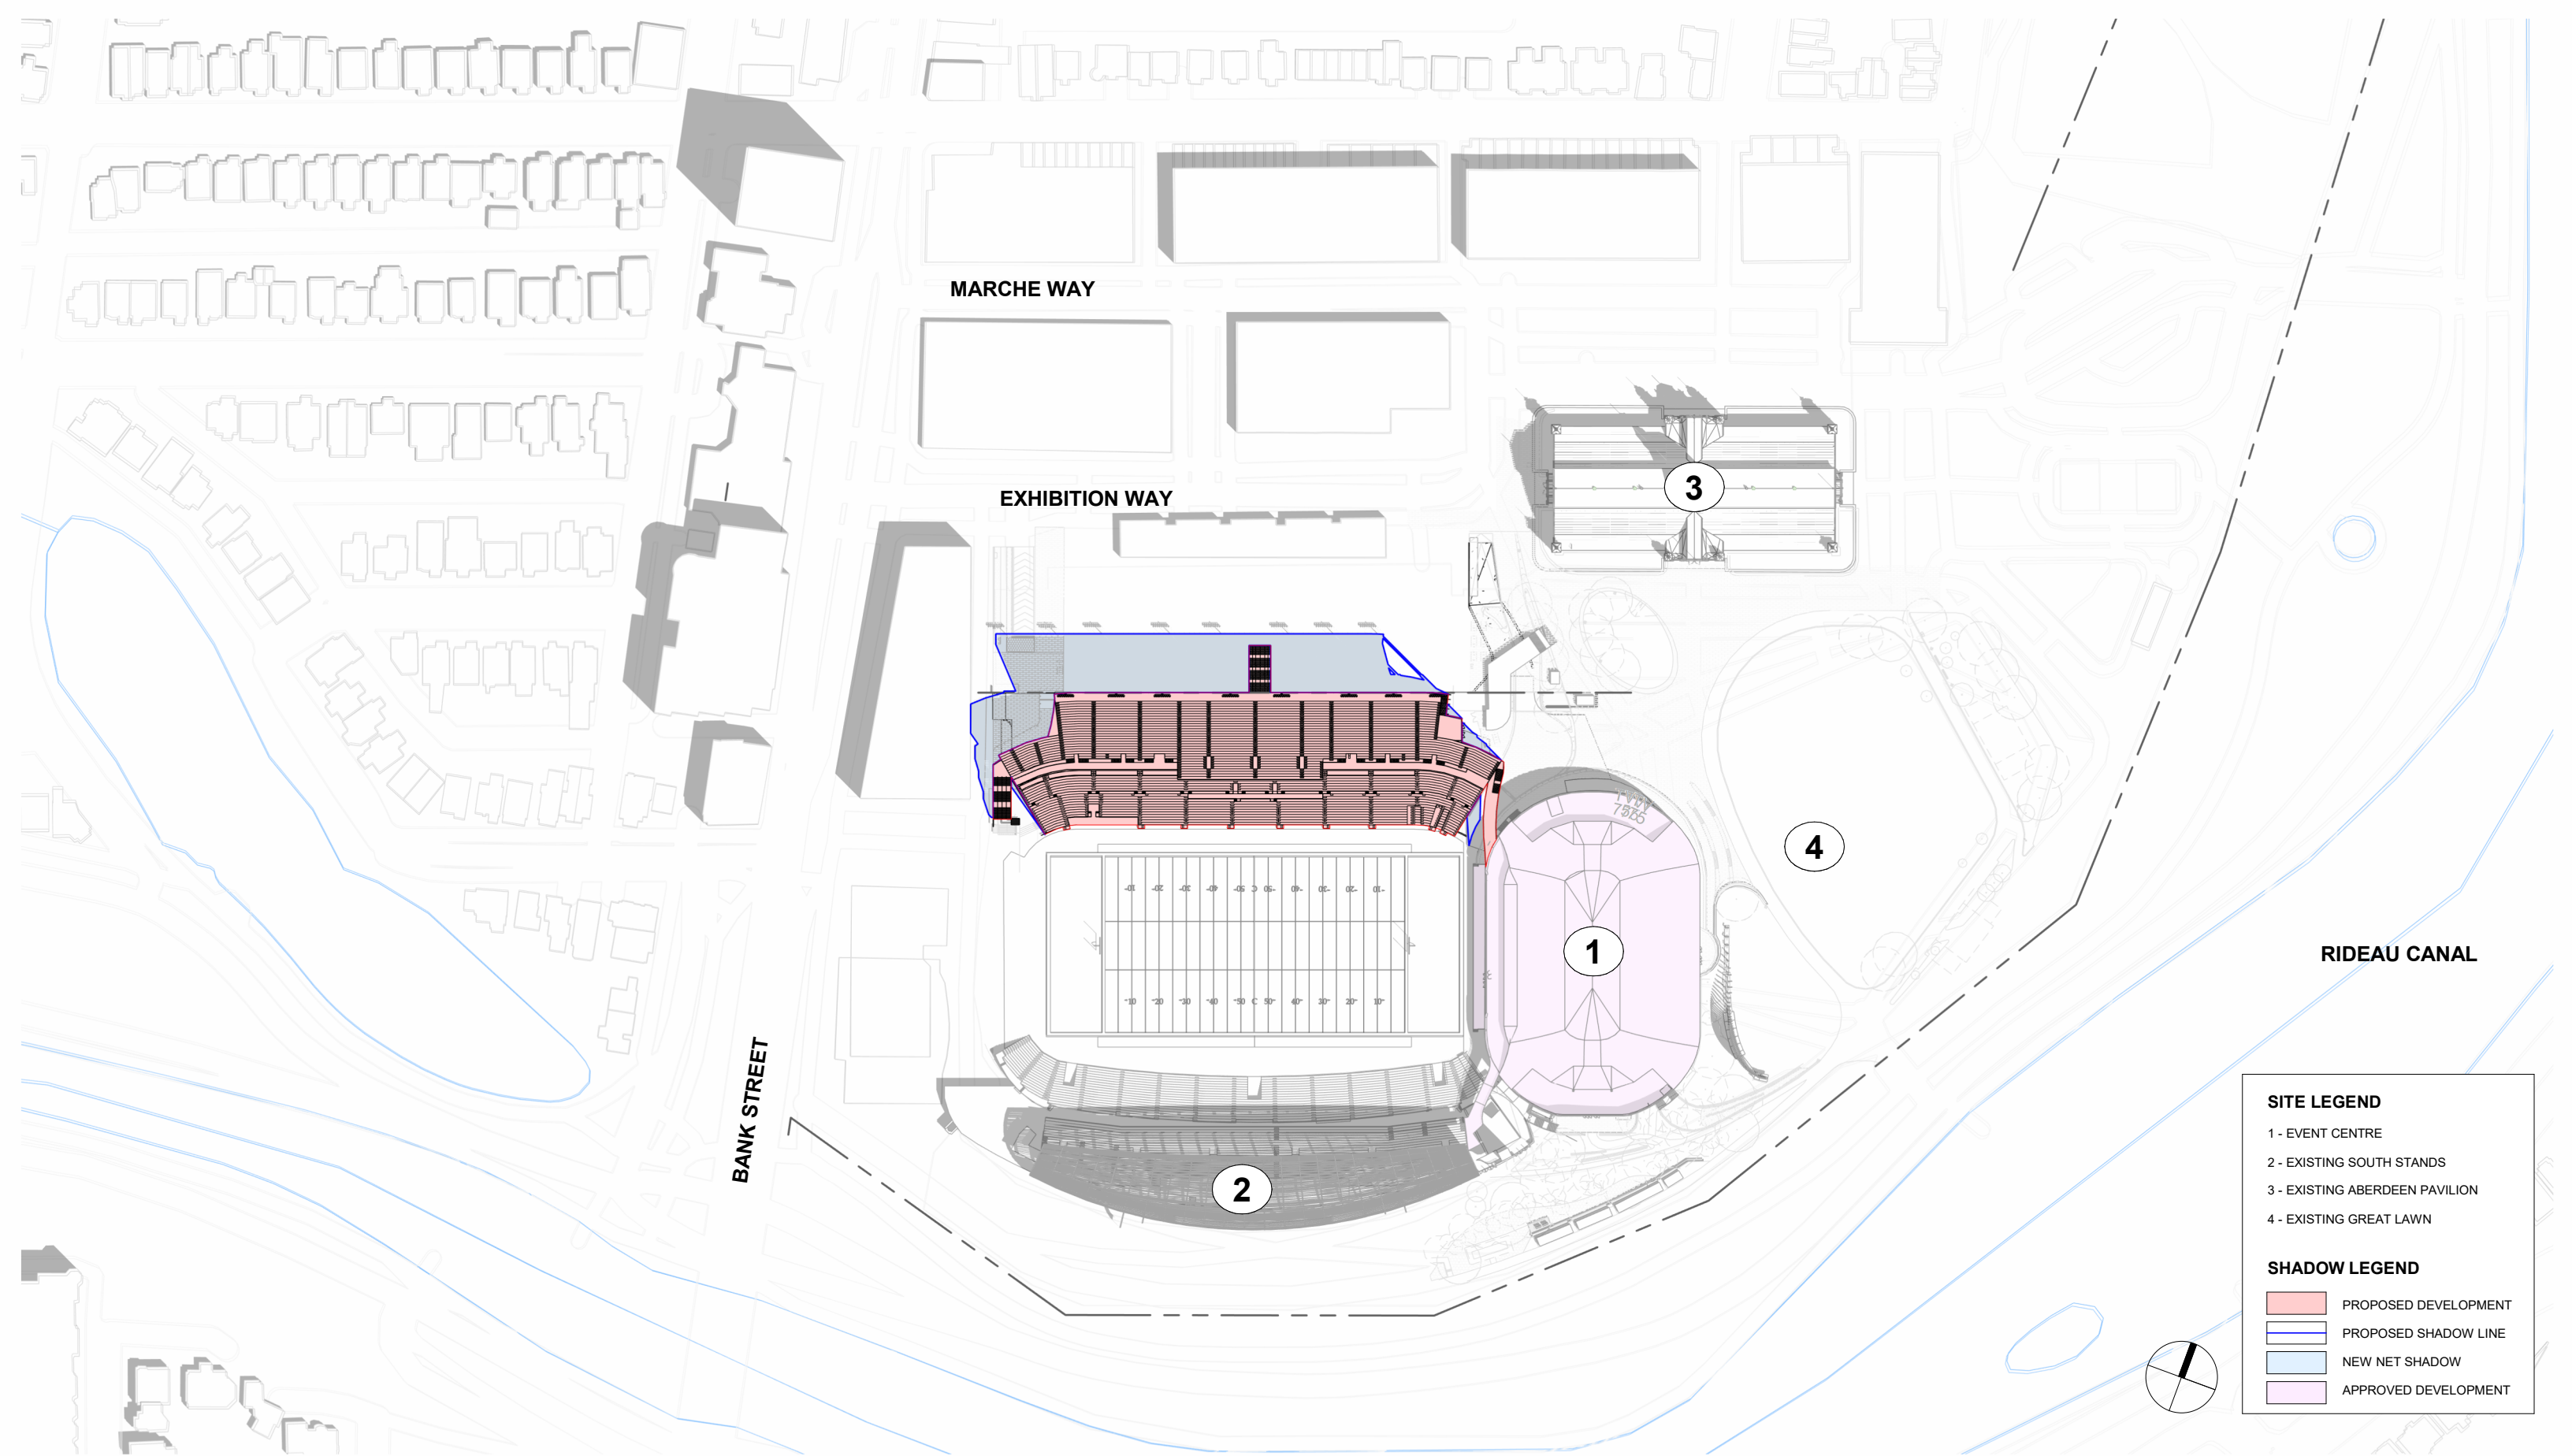

**LANSDOWNE NEW NORTH STANDS
SHADOW STUDY (JUNE 21 - 8 AM)**

SITE LEGEND

- 1 - EVENT CENTRE
- 2 - EXISTING SOUTH STANDS
- 3 - EXISTING ABERDEEN PAVILION
- 4 - EXISTING GREAT LAWN

SHADOW LEGEND

- PROPOSED DEVELOPMENT
- PROPOSED SHADOW LINE
- NEW NET SHADOW
- APPROVED DEVELOPMENT

SCALE: 1 : 2000

DATE: 10/02/24

**LANSDOWNE NEW NORTH STANDS
SHADOW STUDY (JUNE 21 - 10 AM)**

| SITE LEGEND | |
|--|------------------------------|
| 1 | - EVENT CENTRE |
| 2 | - EXISTING SOUTH STANDS |
| 3 | - EXISTING ABERDEEN PAVILION |
| 4 | - EXISTING GREAT LAWN |
| SHADOW LEGEND | |
| ■ | PROPOSED DEVELOPMENT |
| ■ | PROPOSED SHADOW LINE |
| ■ | NEW NET SHADOW |
| ■ | APPROVED DEVELOPMENT |

SCALE: 1 : 2000

DATE: 10/02/24

**LANSDOWNE NEW NORTH STANDS
SHADOW STUDY (JUNE 21 - 12 PM)**

SITE LEGEND

- 1 - EVENT CENTRE
- 2 - EXISTING SOUTH STANDS
- 3 - EXISTING ABERDEEN PAVILION
- 4 - EXISTING GREAT LAWN

SHADOW LEGEND

- PROPOSED DEVELOPMENT
- PROPOSED SHADOW LINE
- NEW NET SHADOW
- APPROVED DEVELOPMENT

SCALE: 1 : 2000

DATE: 10/02/24

| SITE LEGEND | |
|--|------------------------------|
| 1 | - EVENT CENTRE |
| 2 | - EXISTING SOUTH STANDS |
| 3 | - EXISTING ABERDEEN PAVILION |
| 4 | - EXISTING GREAT LAWN |
| SHADOW LEGEND | |
| ■ | PROPOSED DEVELOPMENT |
| — | PROPOSED SHADOW LINE |
| ■ | NEW NET SHADOW |
| ■ | APPROVED DEVELOPMENT |