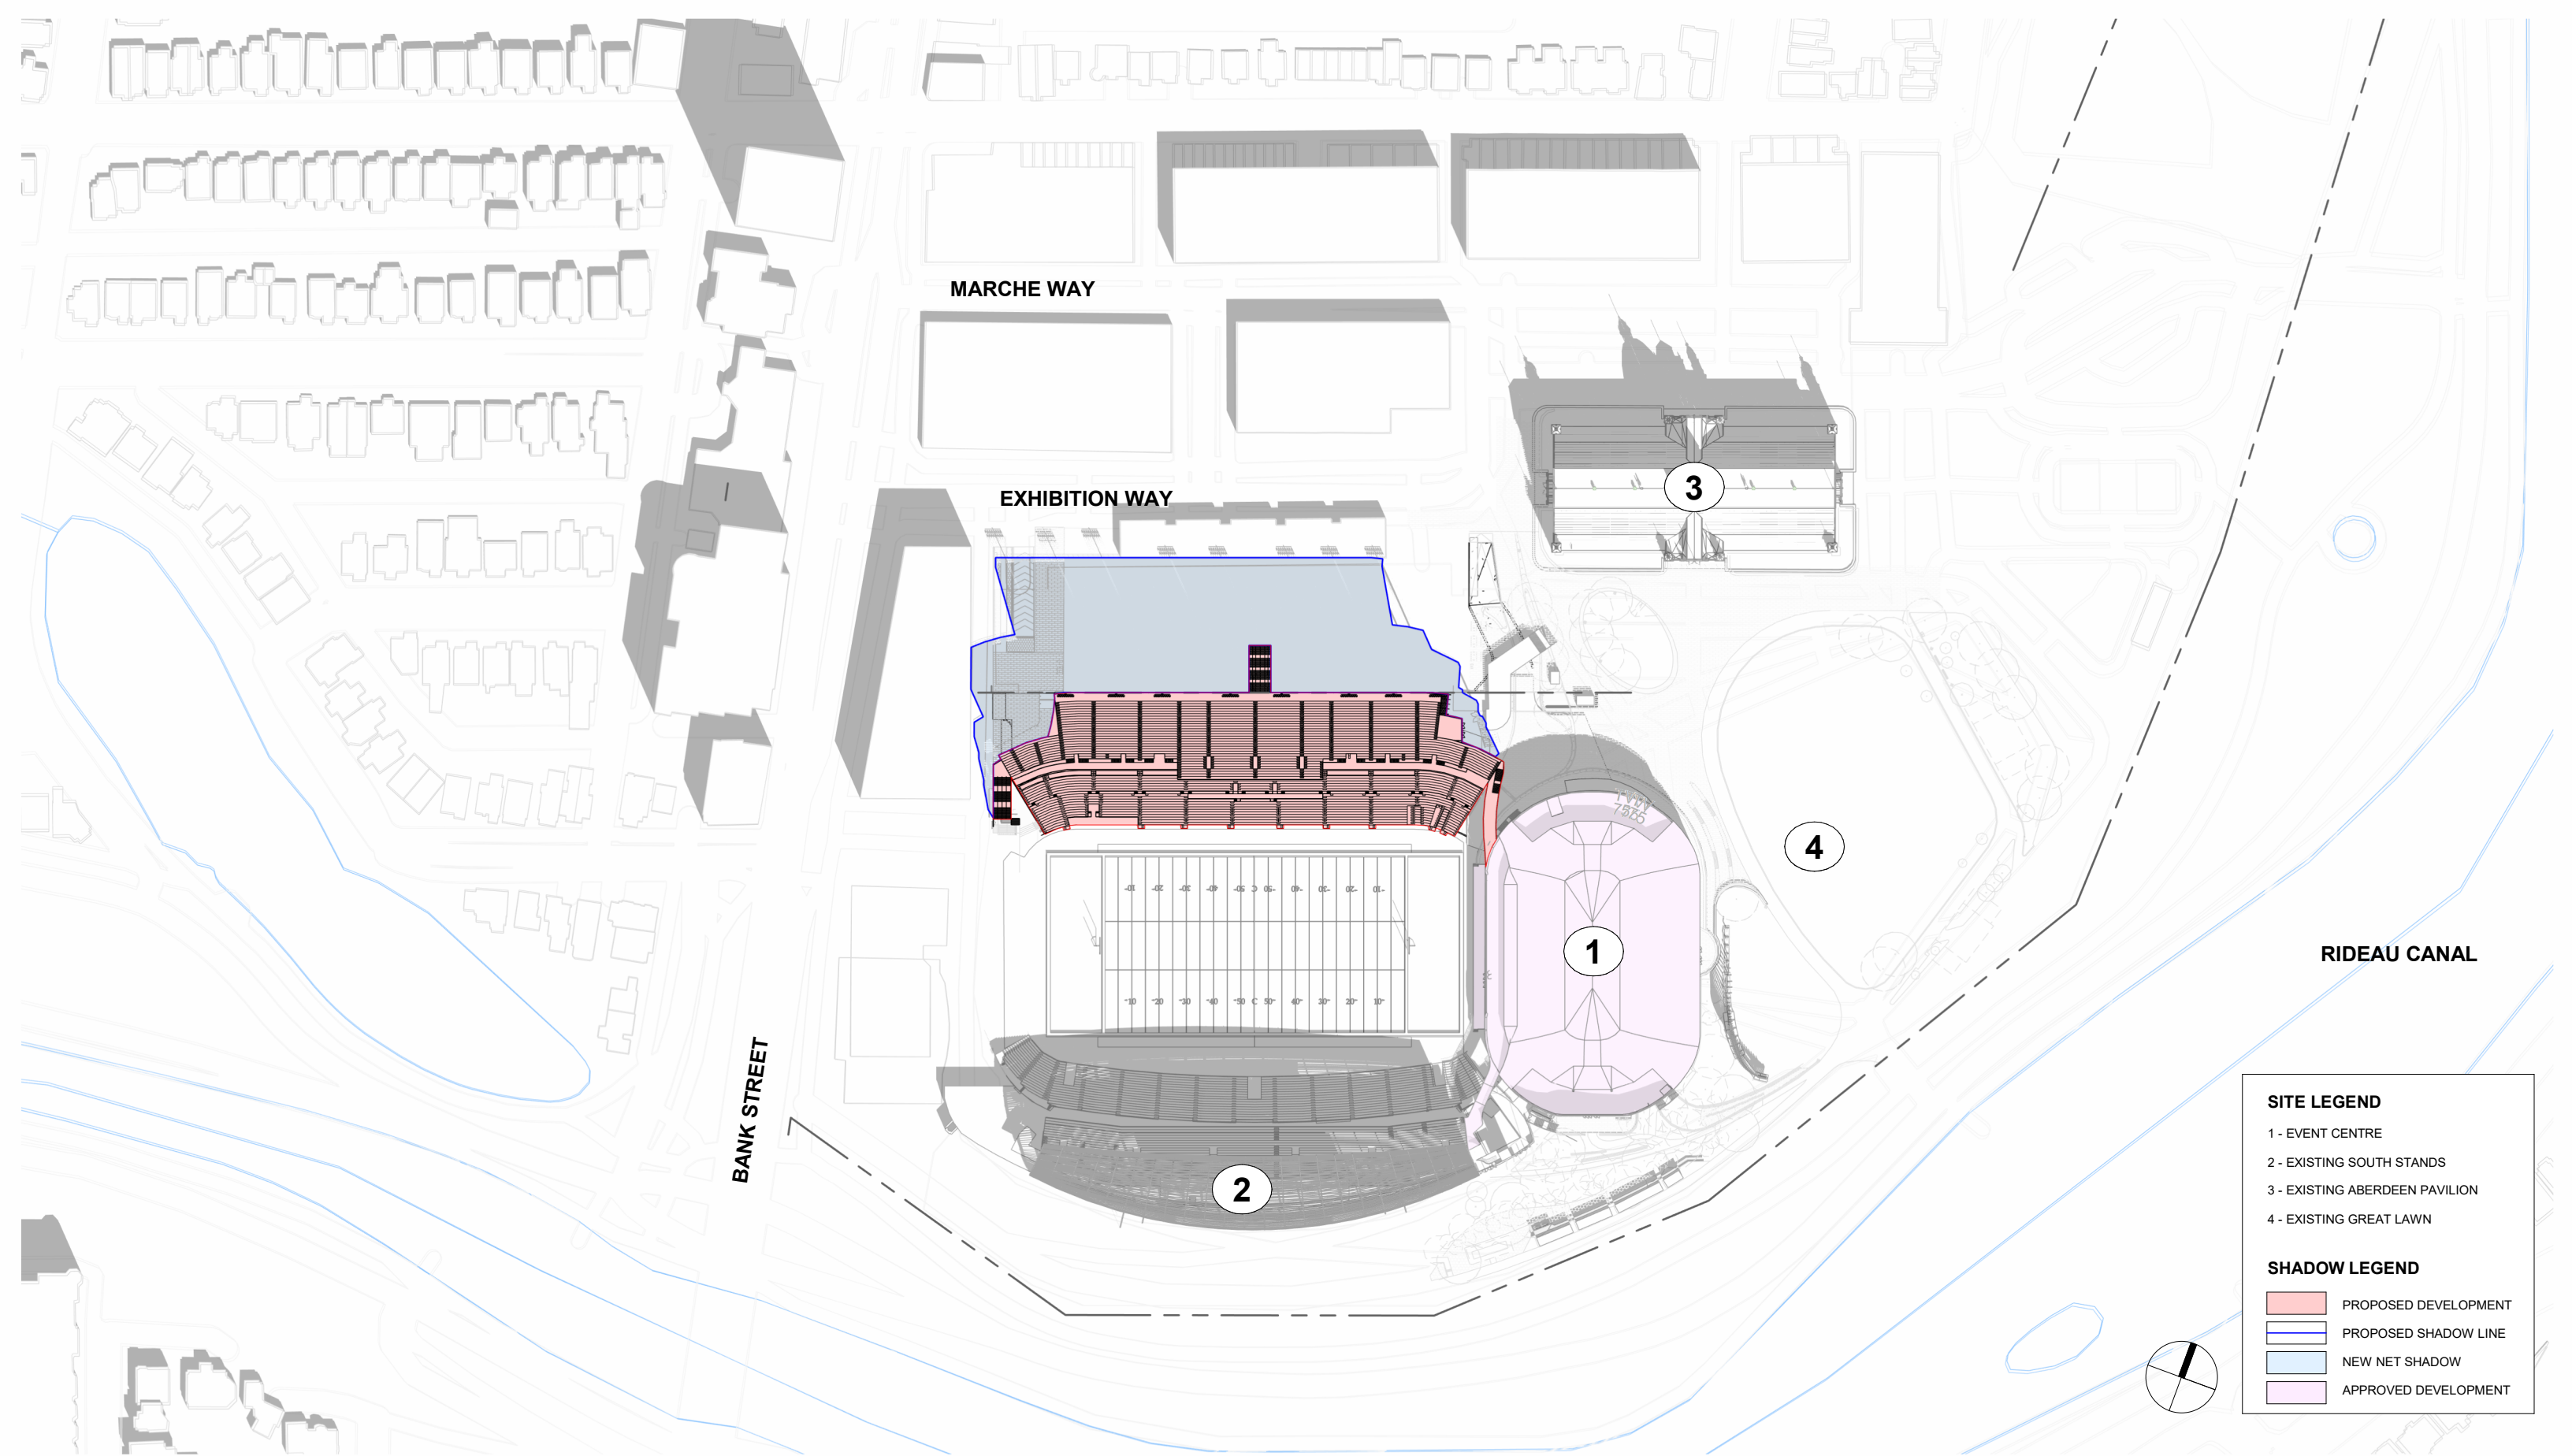

**LANSDOWNE NEW NORTH STANDS
SHADOW STUDY (SEPT 21 - 10 AM)**

SITE LEGEND

- 1 - EVENT CENTRE
- 2 - EXISTING SOUTH STANDS
- 3 - EXISTING ABERDEEN PAVILION
- 4 - EXISTING GREAT LAWN

SHADOW LEGEND

- PROPOSED DEVELOPMENT
- PROPOSED SHADOW LINE
- NEW NET SHADOW
- APPROVED DEVELOPMENT

SCALE: 1 : 2000

DATE: 10/02/24