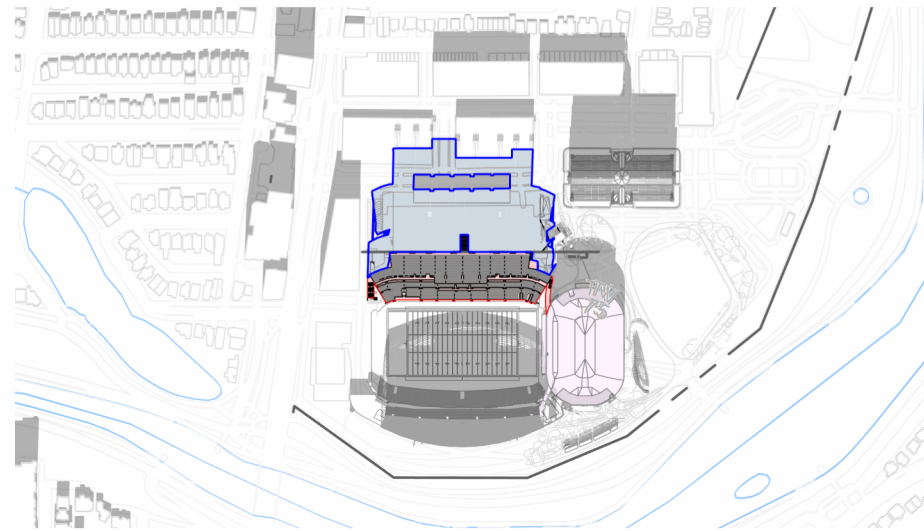

**LANSDOWNE NEW NORTH STANDS
SHADOW STUDY (DEC 21 - 3 PM)**

8 AM

10 AM

12 PM

2 PM

4 PM

6 PM

8 PM

SHADOW LEGEND

- PROPOSED DEVELOPMENT
- PROPOSED SHADOW LINE
- NEW NET SHADOW
- APPROVED DEVELOPMENT

8 AM

10 AM

12 PM

2 PM

4 PM

6 PM

| SHADOW LEGEND | |
|---|----------------------|
|  | PROPOSED DEVELOPMENT |
|  | PROPOSED SHADOW LINE |
|  | NEW NET SHADOW |
|  | APPROVED DEVELOPMENT |

9 AM

11 AM

1 PM

3 PM

| SHADOW LEGEND | |
|---|----------------------|
|  | PROPOSED DEVELOPMENT |
|  | PROPOSED SHADOW LINE |
|  | NEW NET SHADOW |
|  | APPROVED DEVELOPMENT |