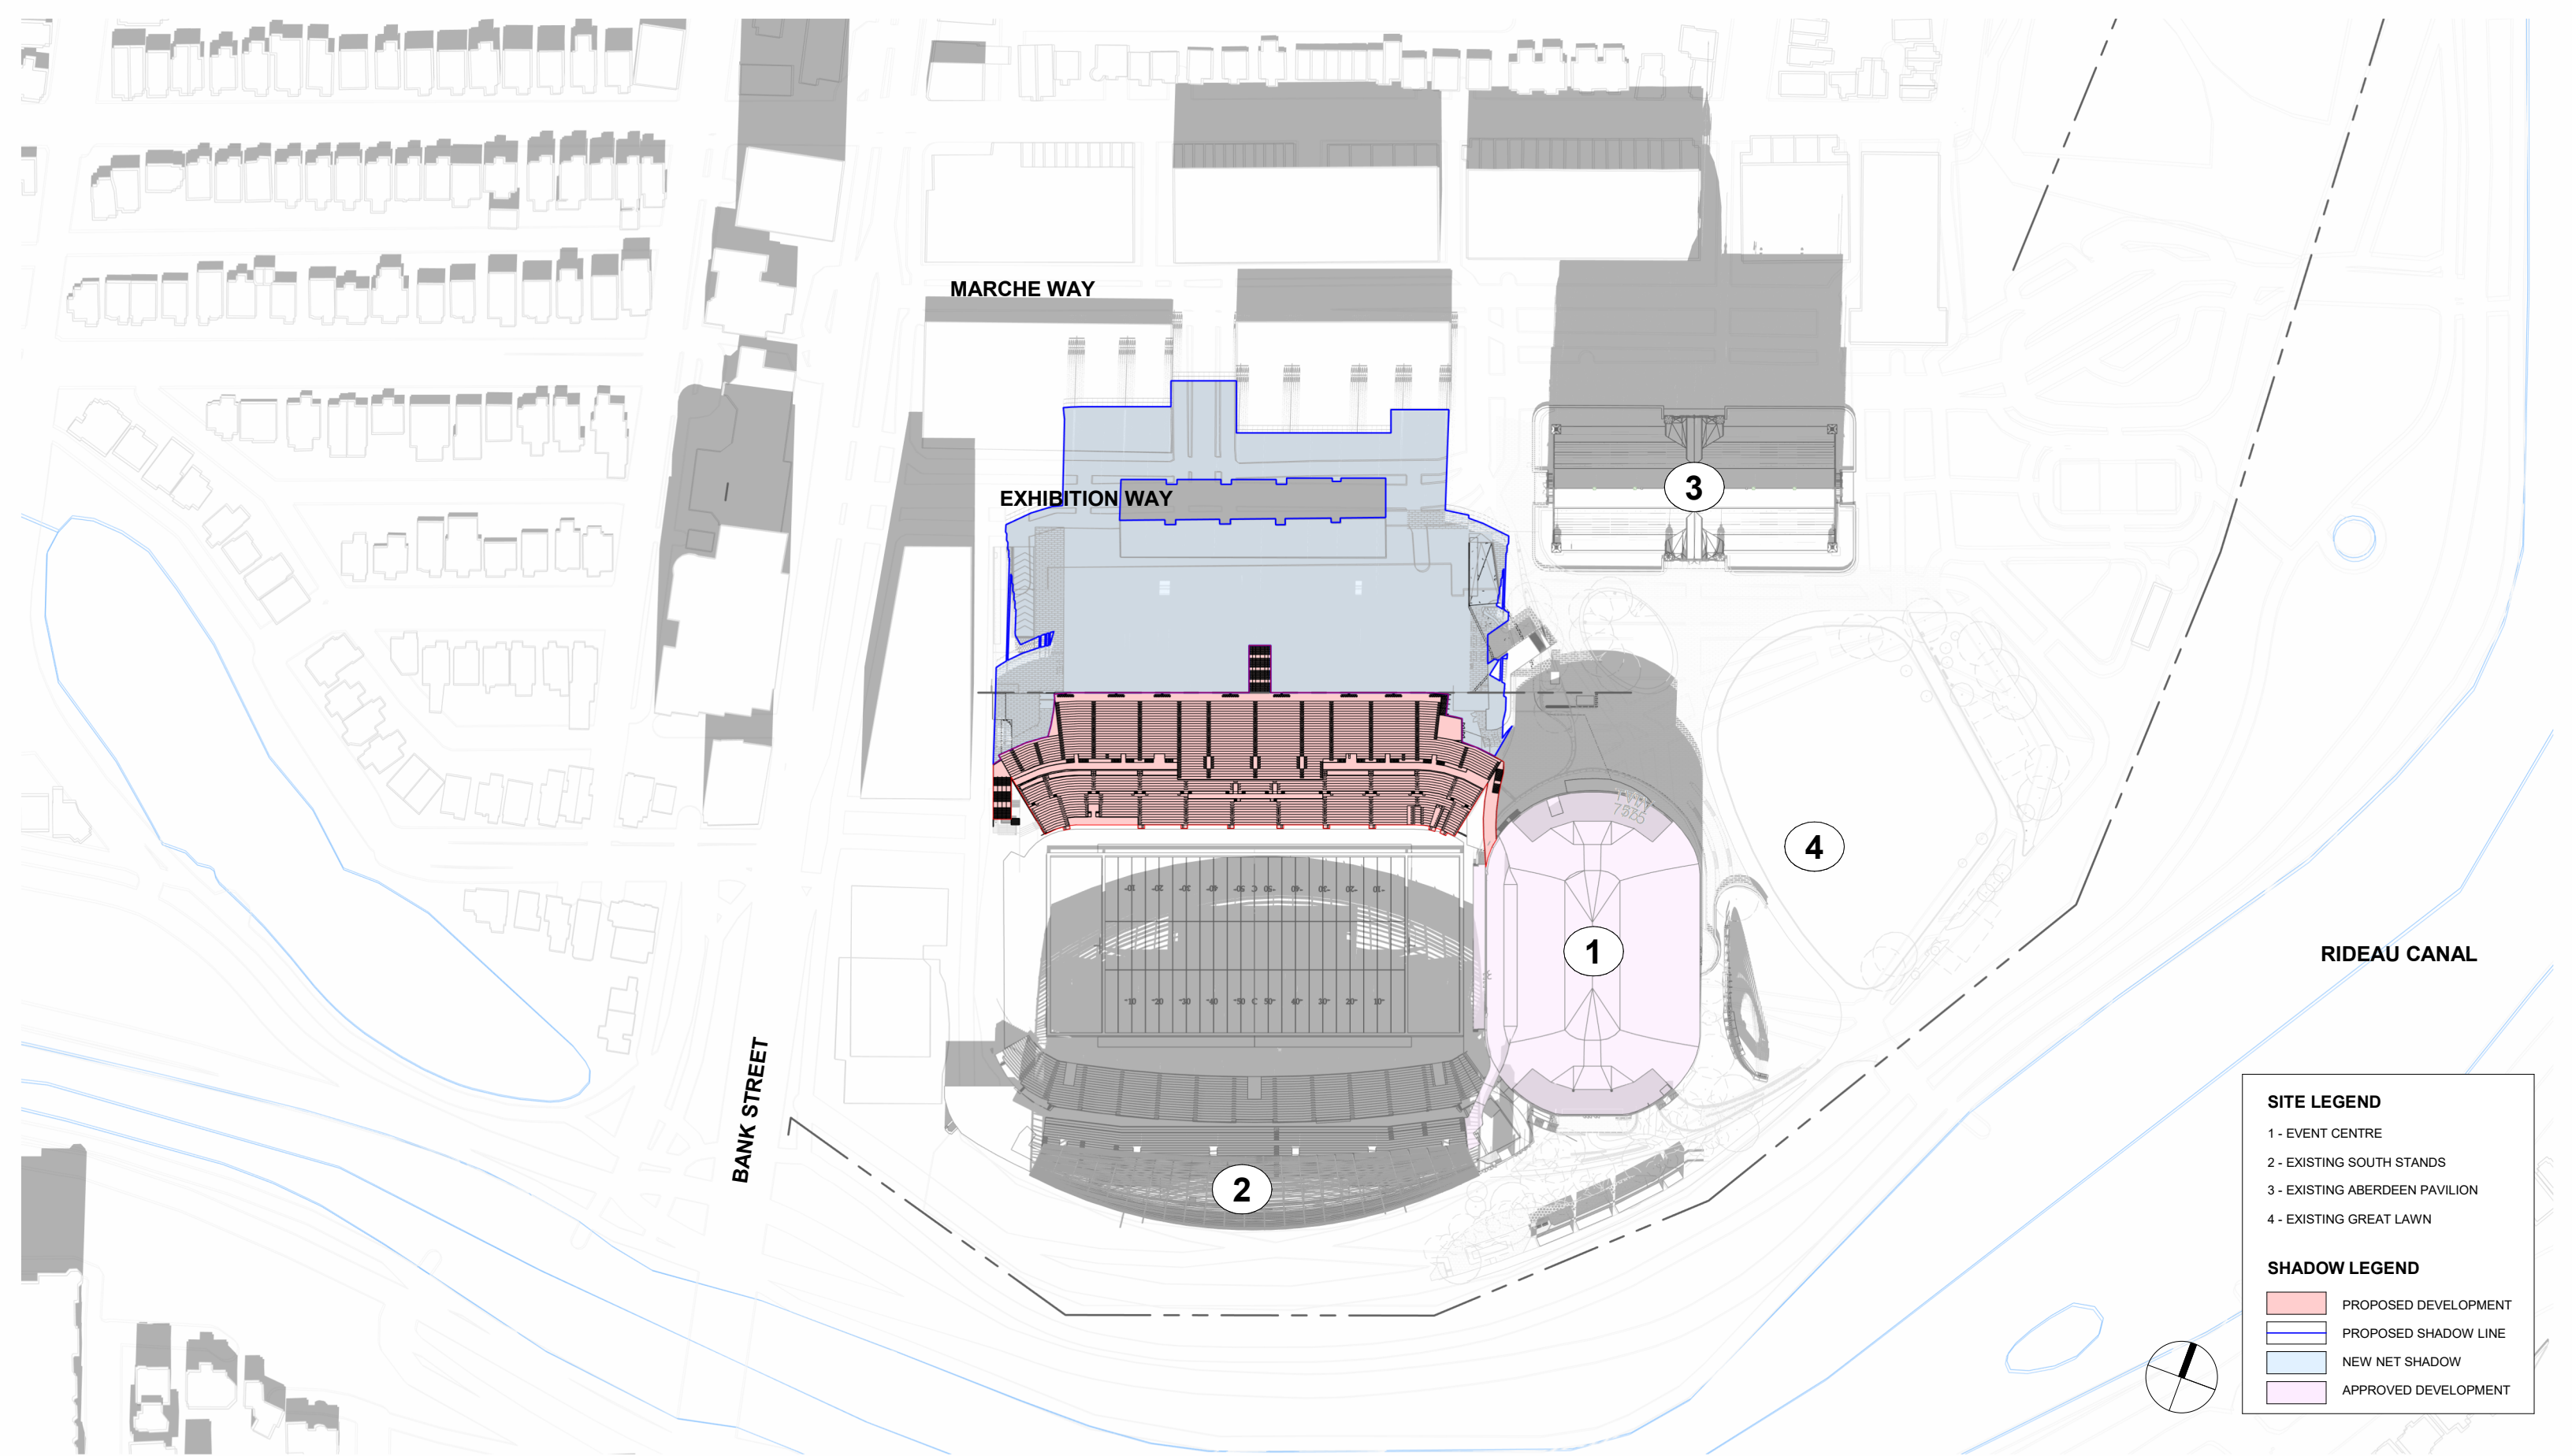

SITE LEGEND

- 1 - EVENT CENTRE
- 2 - EXISTING SOUTH STANDS
- 3 - EXISTING ABERDEEN PAVILION
- 4 - EXISTING GREAT LAWN

SHADOW LEGEND

- PROPOSED DEVELOPMENT
- PROPOSED SHADOW LINE
- NEW NET SHADOW
- APPROVED DEVELOPMENT

SCALE: 1 : 2000

DATE: 10/02/24

| SITE LEGEND | |
|--|------------------------------|
| 1 | - EVENT CENTRE |
| 2 | - EXISTING SOUTH STANDS |
| 3 | - EXISTING ABERDEEN PAVILION |
| 4 | - EXISTING GREAT LAWN |
| SHADOW LEGEND | |
| ■ | PROPOSED DEVELOPMENT |
| ■ | PROPOSED SHADOW LINE |
| ■ | NEW NET SHADOW |
| ■ | APPROVED DEVELOPMENT |

**LANSDOWNE NEW NORTH STANDS
SHADOW STUDY (DEC 21 - 11 AM)**

| SITE LEGEND | |
|--|------------------------------|
| 1 | - EVENT CENTRE |
| 2 | - EXISTING SOUTH STANDS |
| 3 | - EXISTING ABERDEEN PAVILION |
| 4 | - EXISTING GREAT LAWN |
| SHADOW LEGEND | |
| ■ | PROPOSED DEVELOPMENT |
| ■ | PROPOSED SHADOW LINE |
| ■ | NEW NET SHADOW |
| ■ | APPROVED DEVELOPMENT |

**LANSDOWNE NEW NORTH STANDS
SHADOW STUDY (DEC 21 - 1 PM)**

SCALE: 1 : 2000

DATE: 10/02/24

| SITE LEGEND | |
|--|------------------------------|
| 1 | - EVENT CENTRE |
| 2 | - EXISTING SOUTH STANDS |
| 3 | - EXISTING ABERDEEN PAVILION |
| 4 | - EXISTING GREAT LAWN |
| SHADOW LEGEND | |
| █ | PROPOSED DEVELOPMENT |
| █ | PROPOSED SHADOW LINE |
| █ | NEW NET SHADOW |
| █ | APPROVED DEVELOPMENT |