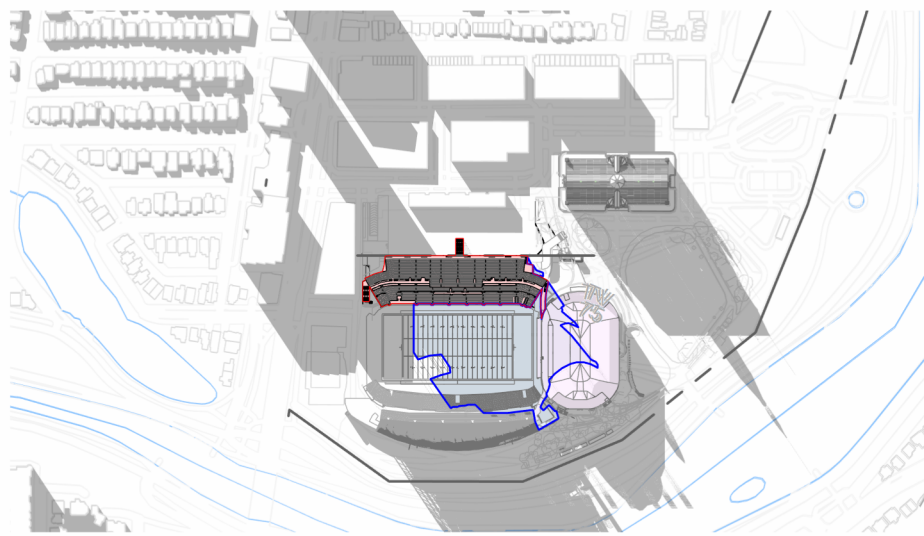

**LANSDOWNE NEW NORTH STANDS
SHADOW STUDY (DEC 21 - 1 PM)**

SCALE: 1 : 2000

DATE: 10/02/24

| SITE LEGEND | |
|--|------------------------------|
| 1 | - EVENT CENTRE |
| 2 | - EXISTING SOUTH STANDS |
| 3 | - EXISTING ABERDEEN PAVILION |
| 4 | - EXISTING GREAT LAWN |
| SHADOW LEGEND | |
| █ | PROPOSED DEVELOPMENT |
| █ | PROPOSED SHADOW LINE |
| █ | NEW NET SHADOW |
| █ | APPROVED DEVELOPMENT |

**LANSDOWNE NEW NORTH STANDS
SHADOW STUDY (DEC 21 - 3 PM)**

8 AM

10 AM

12 PM

2 PM

4 PM

6 PM

8 PM

SHADOW LEGEND

- PROPOSED DEVELOPMENT
- PROPOSED SHADOW LINE
- NEW NET SHADOW
- APPROVED DEVELOPMENT

8 AM

10 AM

12 PM

2 PM

4 PM

6 PM