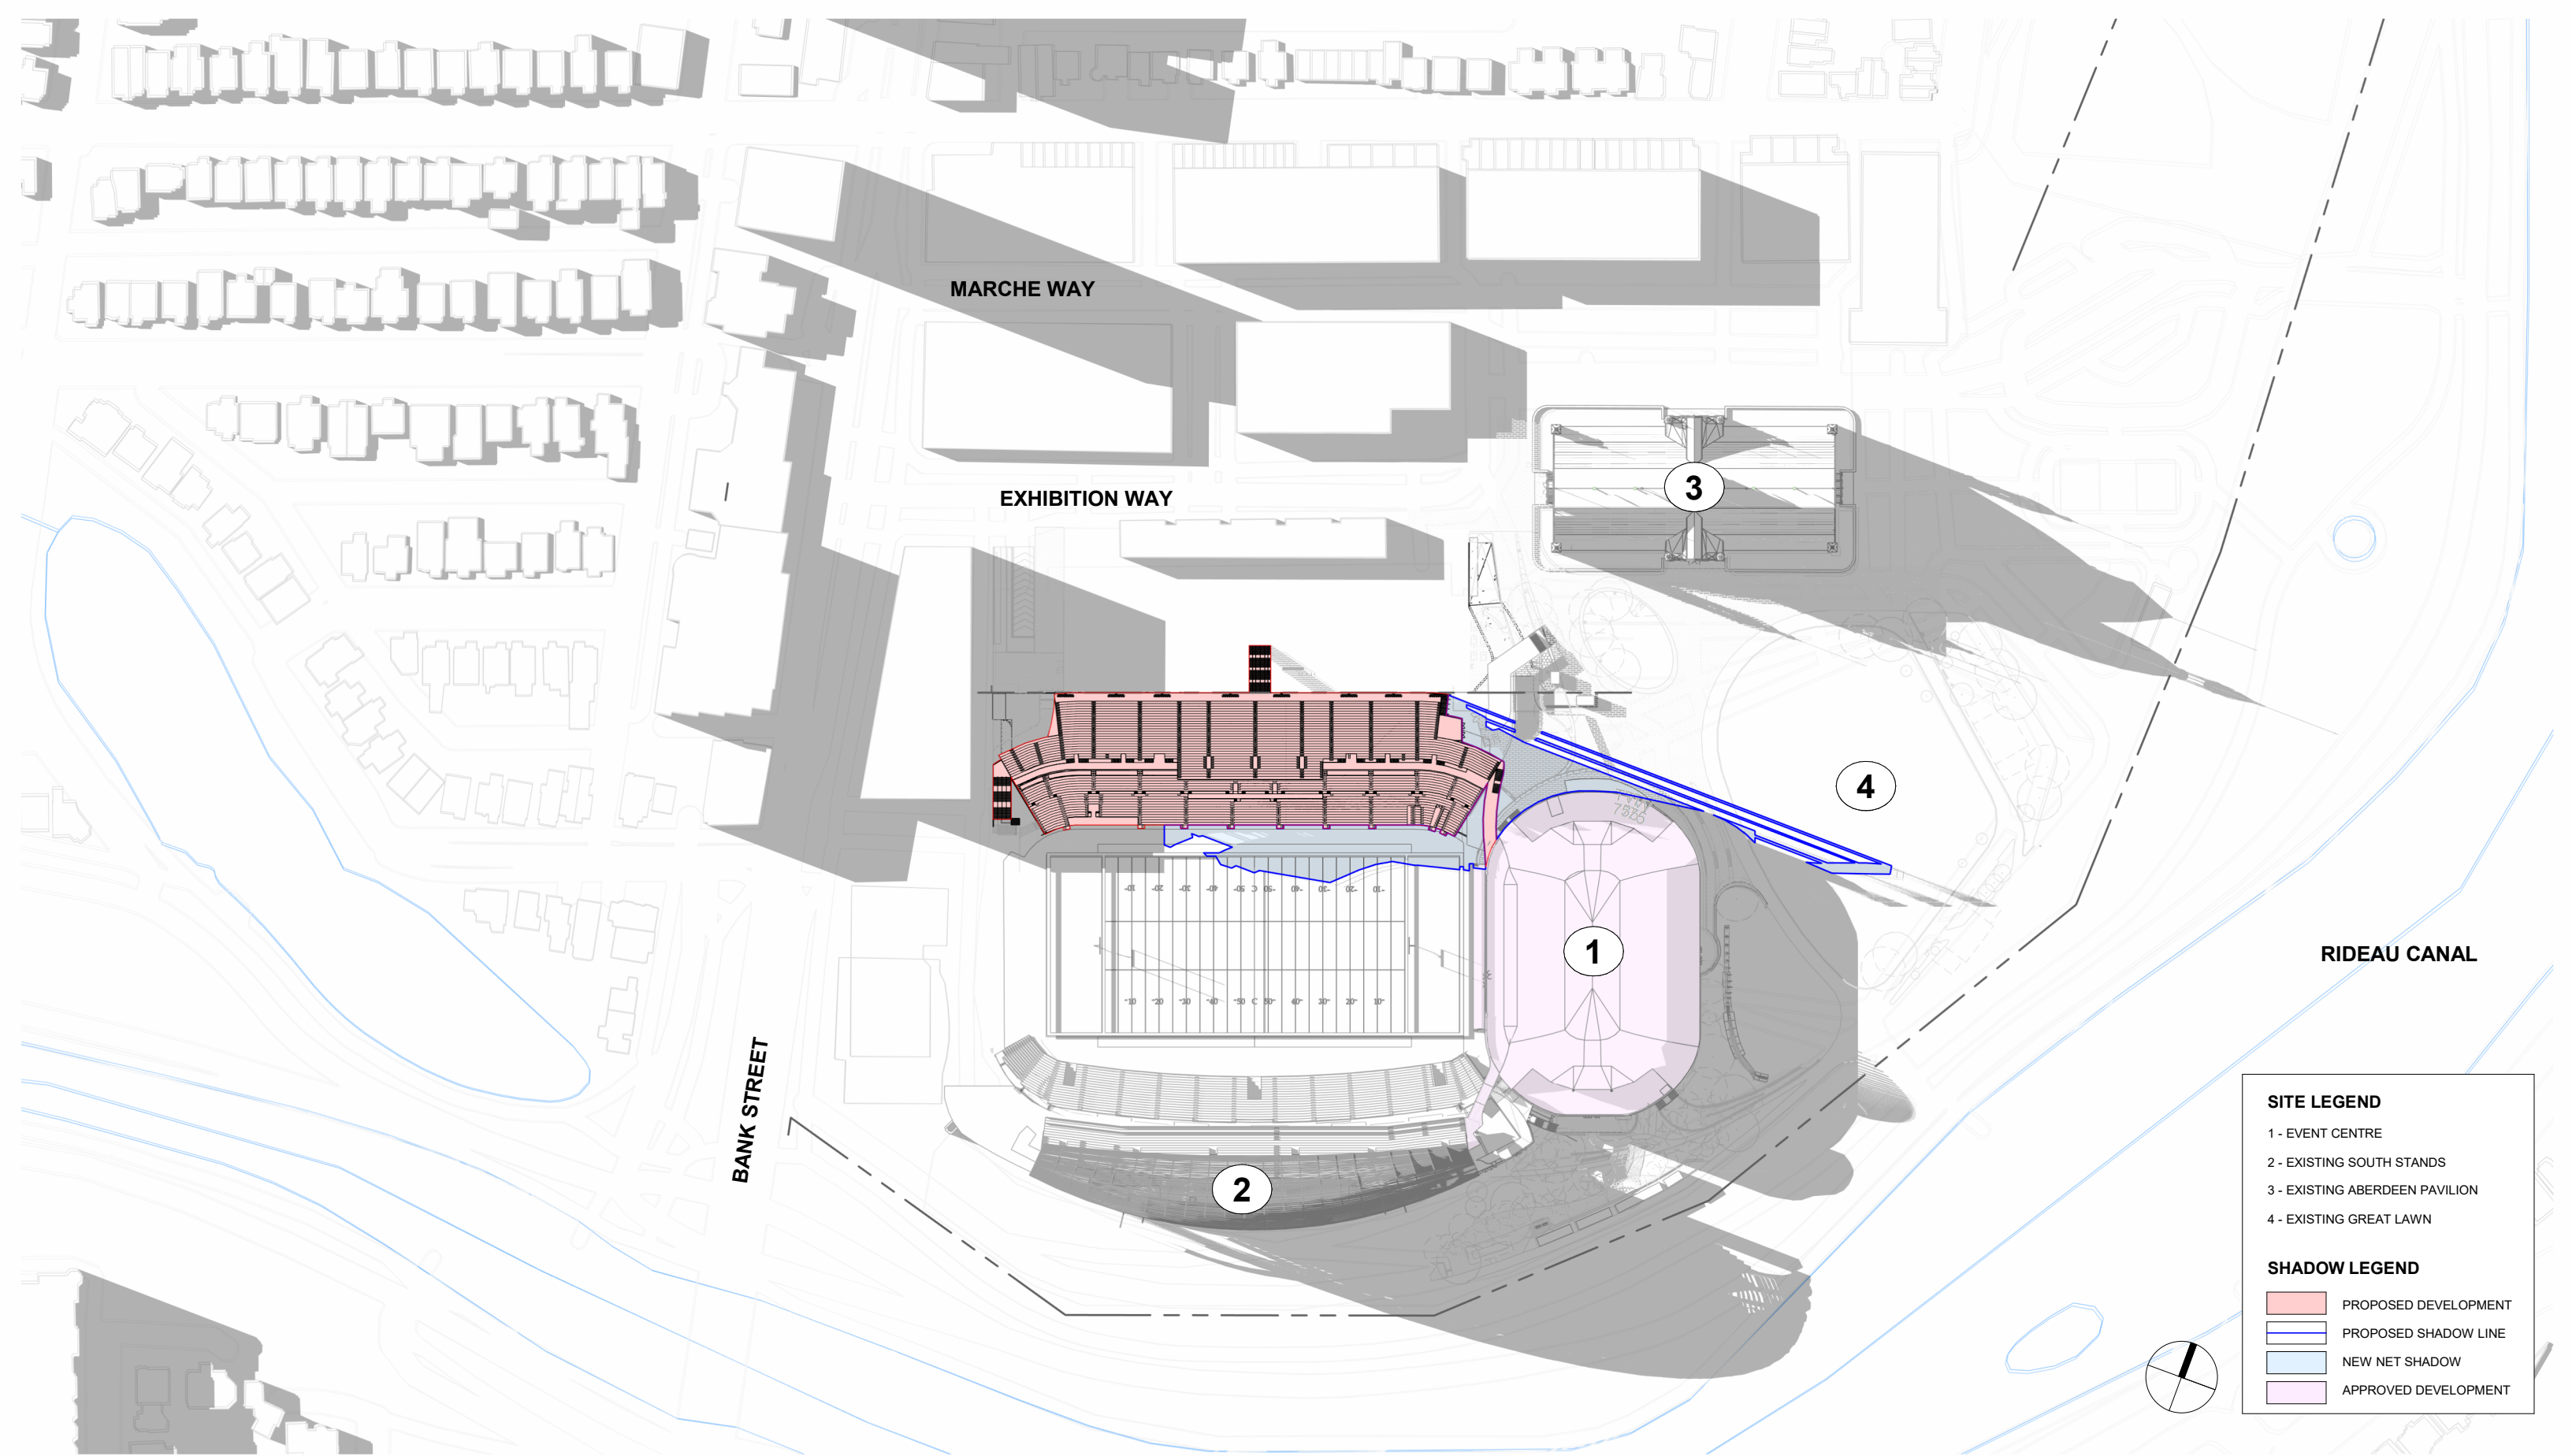

**LANSDOWNE NEW NORTH STANDS
SHADOW STUDY (SEPT 21 - 12 PM)**

SITE LEGEND

- 1 - EVENT CENTRE
- 2 - EXISTING SOUTH STANDS
- 3 - EXISTING ABERDEEN PAVILION
- 4 - EXISTING GREAT LAWN

SHADOW LEGEND

- PROPOSED DEVELOPMENT
- PROPOSED SHADOW LINE
- NEW NET SHADOW
- APPROVED DEVELOPMENT

**LANSDOWNE NEW NORTH STANDS
SHADOW STUDY (SEPT 21 - 2 PM)**

**LANSDOWNE NEW NORTH STANDS
SHADOW STUDY (SEPT 21 - 4 PM)**

SITE LEGEND

- 1 - EVENT CENTRE
- 2 - EXISTING SOUTH STANDS
- 3 - EXISTING ABERDEEN PAVILION
- 4 - EXISTING GREAT LAWN

SHADOW LEGEND

- PROPOSED DEVELOPMENT
- PROPOSED SHADOW LINE
- NEW NET SHADOW
- APPROVED DEVELOPMENT

**LANSDOWNE NEW NORTH STANDS
SHADOW STUDY (SEPT 21 - 6 PM)**

**LANSDOWNE NEW NORTH STANDS
SHADOW STUDY (DEC 21 - 9 AM)**

SITE LEGEND

- 1 - EVENT CENTRE
- 2 - EXISTING SOUTH STANDS
- 3 - EXISTING ABERDEEN PAVILION
- 4 - EXISTING GREAT LAWN

SHADOW LEGEND

- PROPOSED DEVELOPMENT
- PROPOSED SHADOW LINE
- NEW NET SHADOW
- APPROVED DEVELOPMENT