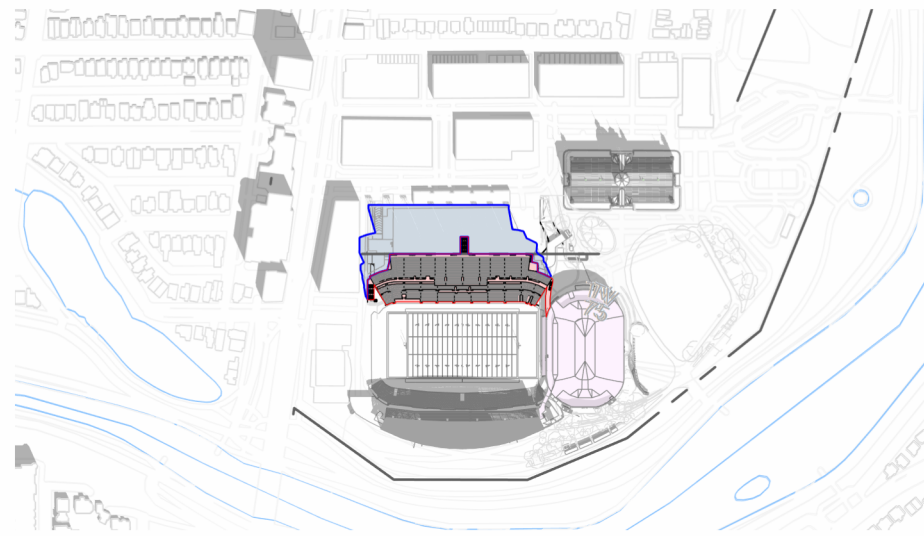

**LANSDOWNE NEW NORTH STANDS
SHADOW STUDY (DEC 21 - 11 AM)**

| SITE LEGEND | |
|--|------------------------------|
| 1 | - EVENT CENTRE |
| 2 | - EXISTING SOUTH STANDS |
| 3 | - EXISTING ABERDEEN PAVILION |
| 4 | - EXISTING GREAT LAWN |
| SHADOW LEGEND | |
| ■ | PROPOSED DEVELOPMENT |
| ■ | PROPOSED SHADOW LINE |
| ■ | NEW NET SHADOW |
| ■ | APPROVED DEVELOPMENT |

**LANSDOWNE NEW NORTH STANDS
SHADOW STUDY (DEC 21 - 1 PM)**

SCALE: 1 : 2000

DATE: 10/02/24

| SITE LEGEND | |
|--|------------------------------|
| 1 | - EVENT CENTRE |
| 2 | - EXISTING SOUTH STANDS |
| 3 | - EXISTING ABERDEEN PAVILION |
| 4 | - EXISTING GREAT LAWN |
| SHADOW LEGEND | |
| █ | PROPOSED DEVELOPMENT |
| █ | PROPOSED SHADOW LINE |
| █ | NEW NET SHADOW |
| █ | APPROVED DEVELOPMENT |

**LANSDOWNE NEW NORTH STANDS
SHADOW STUDY (DEC 21 - 3 PM)**

8 AM

10 AM

12 PM

2 PM

4 PM

6 PM

8 PM

SHADOW LEGEND

- PROPOSED DEVELOPMENT
- PROPOSED SHADOW LINE
- NEW NET SHADOW
- APPROVED DEVELOPMENT

8 AM

10 AM

12 PM

2 PM

4 PM

6 PM