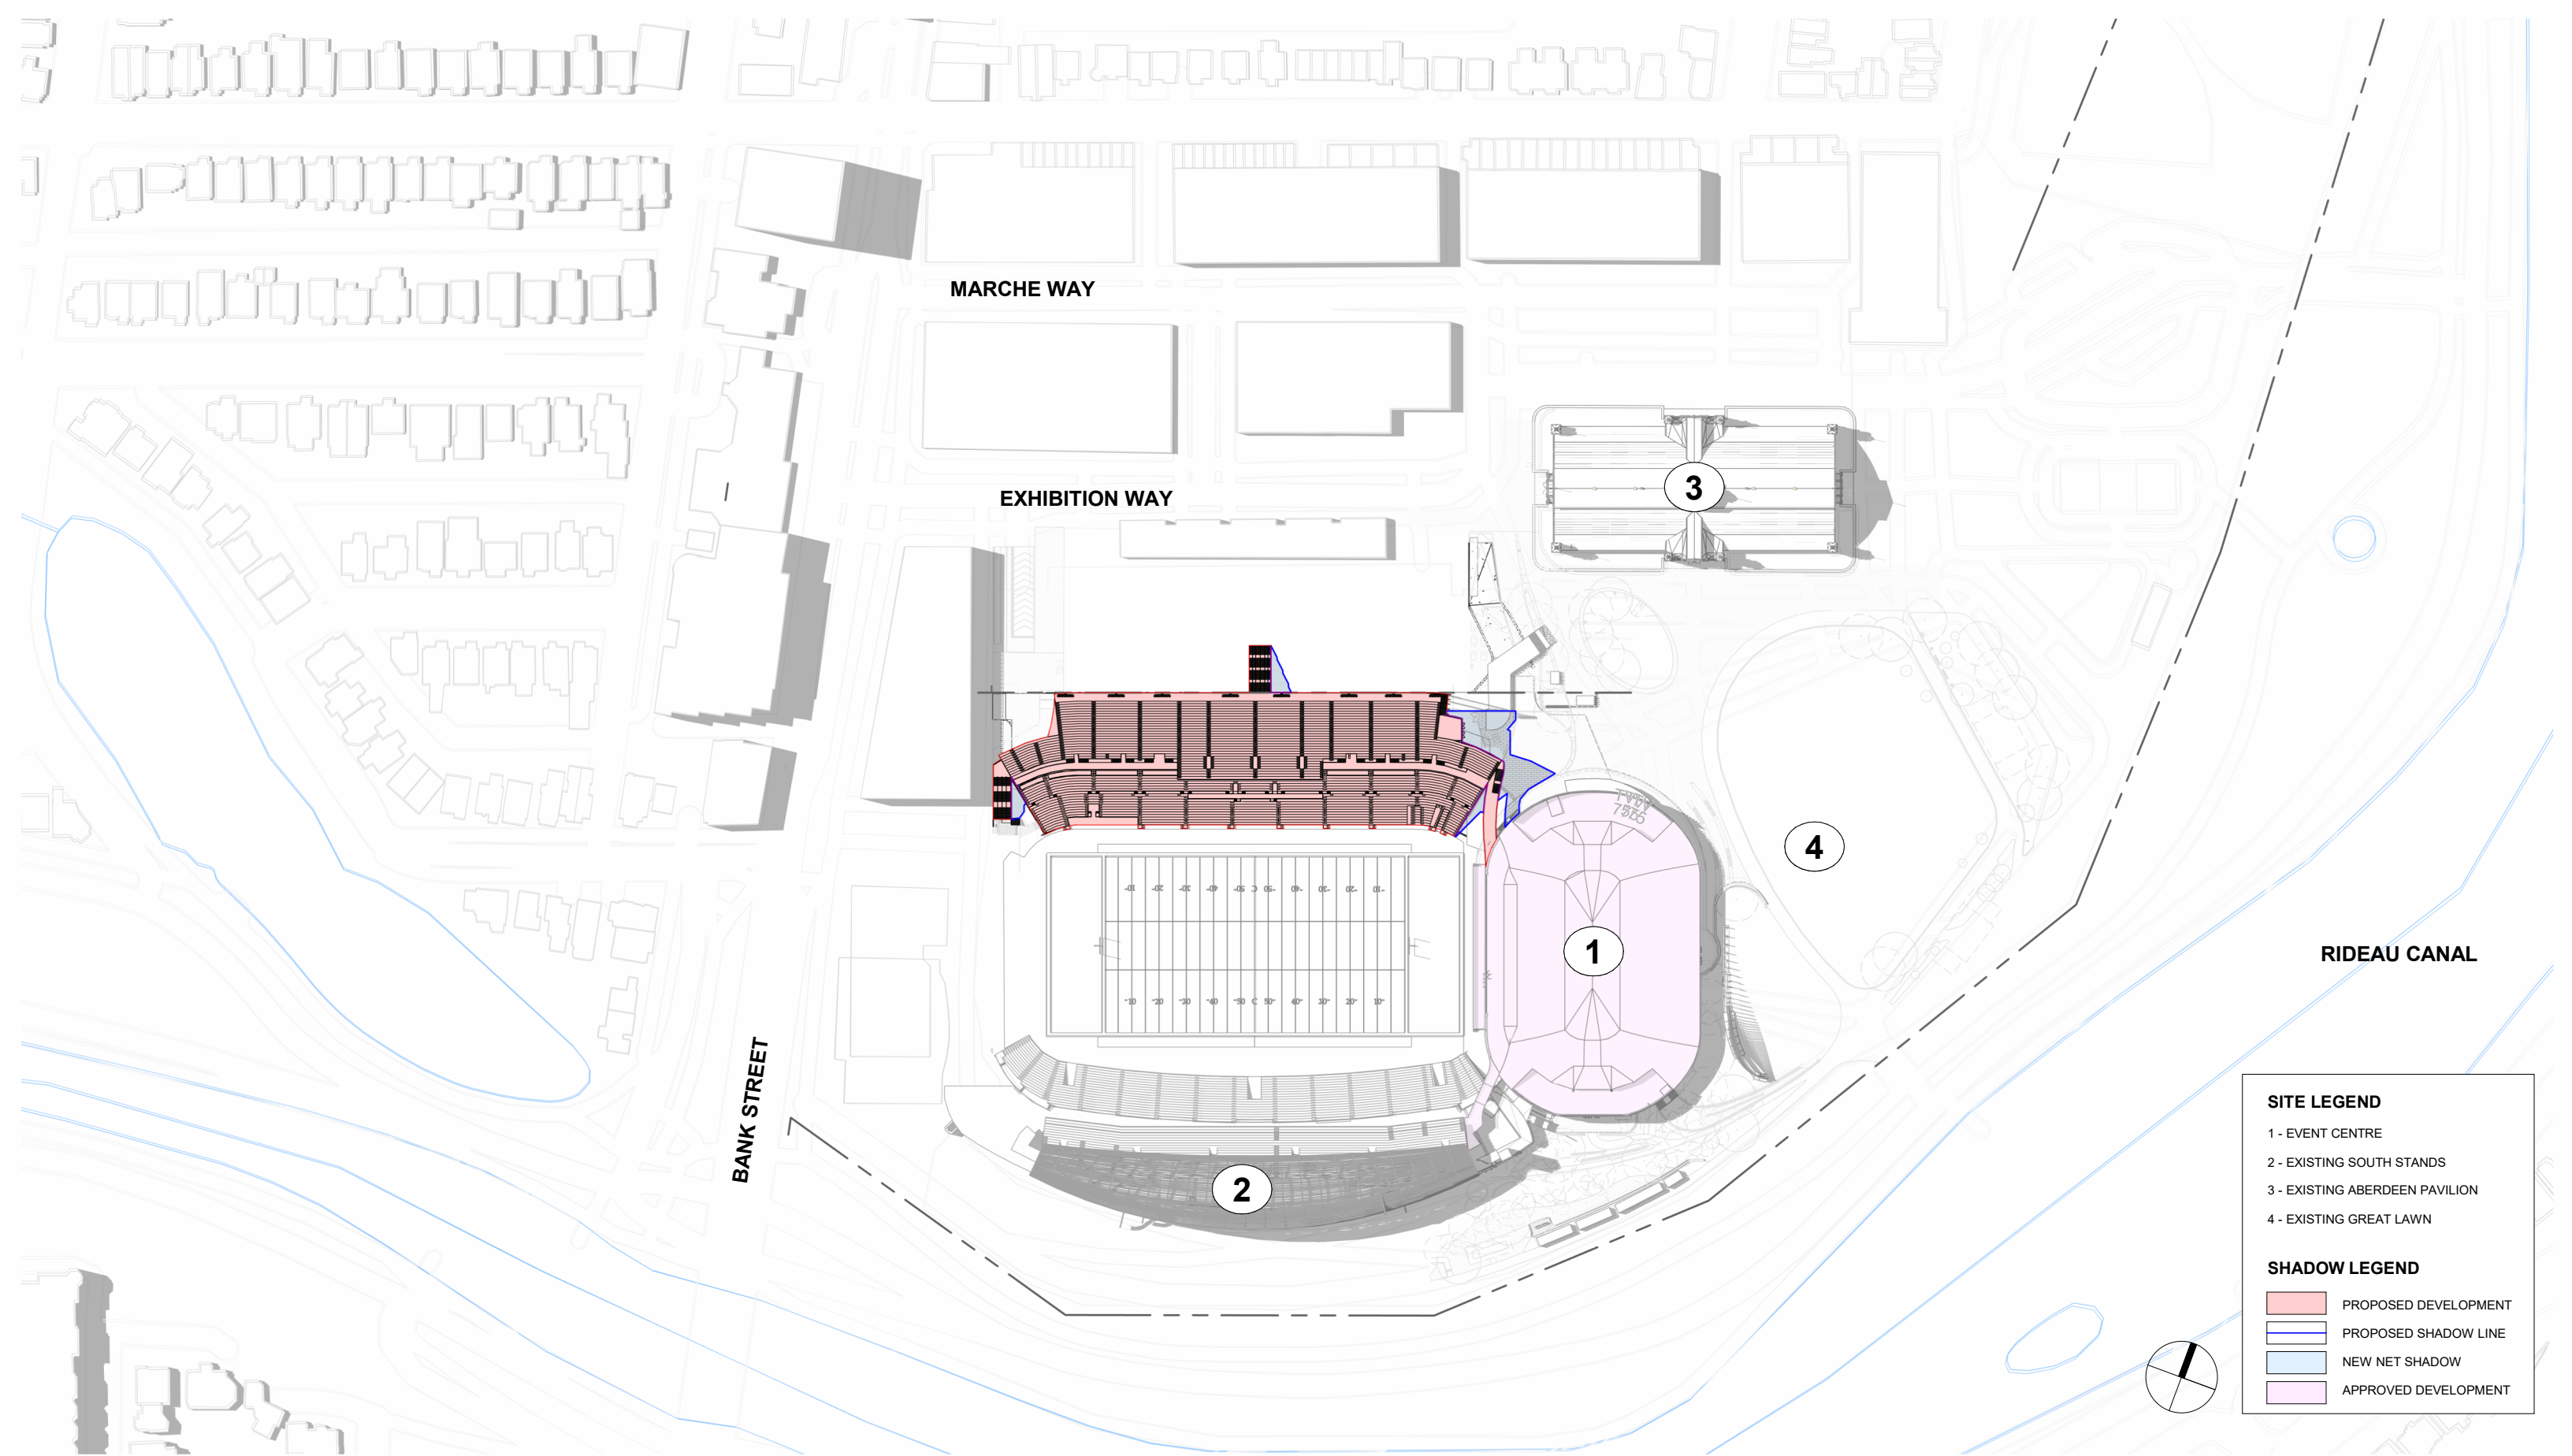

SHADOW LEGEND

- PROPOSED DEVELOPMENT
- PROPOSED SHADOW LINE
- NEW NET SHADOW
- APPROVED DEVELOPMENT

SCALE: 1 : 2000

DATE: 10/02/24

| SITE LEGEND | |
|--|------------------------------|
| 1 | - EVENT CENTRE |
| 2 | - EXISTING SOUTH STANDS |
| 3 | - EXISTING ABERDEEN PAVILION |
| 4 | - EXISTING GREAT LAWN |
| SHADOW LEGEND | |
| ■ | PROPOSED DEVELOPMENT |
| — | PROPOSED SHADOW LINE |
| ■ | NEW NET SHADOW |
| ■ | APPROVED DEVELOPMENT |

**LANSDOWNE NEW NORTH STANDS
SHADOW STUDY (JUNE 21 - 2 PM)**

**LANSDOWNE NEW NORTH STANDS
SHADOW STUDY (JUNE 21 - 4 PM)**

| SITE LEGEND | |
|--|----------------------------|
| 1 - | EVENT CENTRE |
| 2 - | EXISTING SOUTH STANDS |
| 3 - | EXISTING ABERDEEN PAVILION |
| 4 - | EXISTING GREAT LAWN |
| SHADOW LEGEND | |
| ■ | PROPOSED DEVELOPMENT |
| ■ | PROPOSED SHADOW LINE |
| ■ | NEW NET SHADOW |
| ■ | APPROVED DEVELOPMENT |

SCALE: 1 : 2000

DATE: 10/02/24

**LANSDOWNE NEW NORTH STANDS
SHADOW STUDY (JUNE 21 - 6 PM)**

| SITE LEGEND | |
|--|------------------------------|
| 1 | - EVENT CENTRE |
| 2 | - EXISTING SOUTH STANDS |
| 3 | - EXISTING ABERDEEN PAVILION |
| 4 | - EXISTING GREAT LAWN |
| SHADOW LEGEND | |
| ■ | PROPOSED DEVELOPMENT |
| — | PROPOSED SHADOW LINE |
| ■ | NEW NET SHADOW |
| ■ | APPROVED DEVELOPMENT |

SCALE: 1 : 2000

DATE: 10/02/24

SITE LEGEND

- 1 - EVENT CENTRE
- 2 - EXISTING SOUTH STANDS
- 3 - EXISTING ABERDEEN PAVILION
- 4 - EXISTING GREAT LAWN

SHADOW LEGEND

- PROPOSED DEVELOPMENT
- PROPOSED SHADOW LINE
- NEW NET SHADOW
- APPROVED DEVELOPMENT