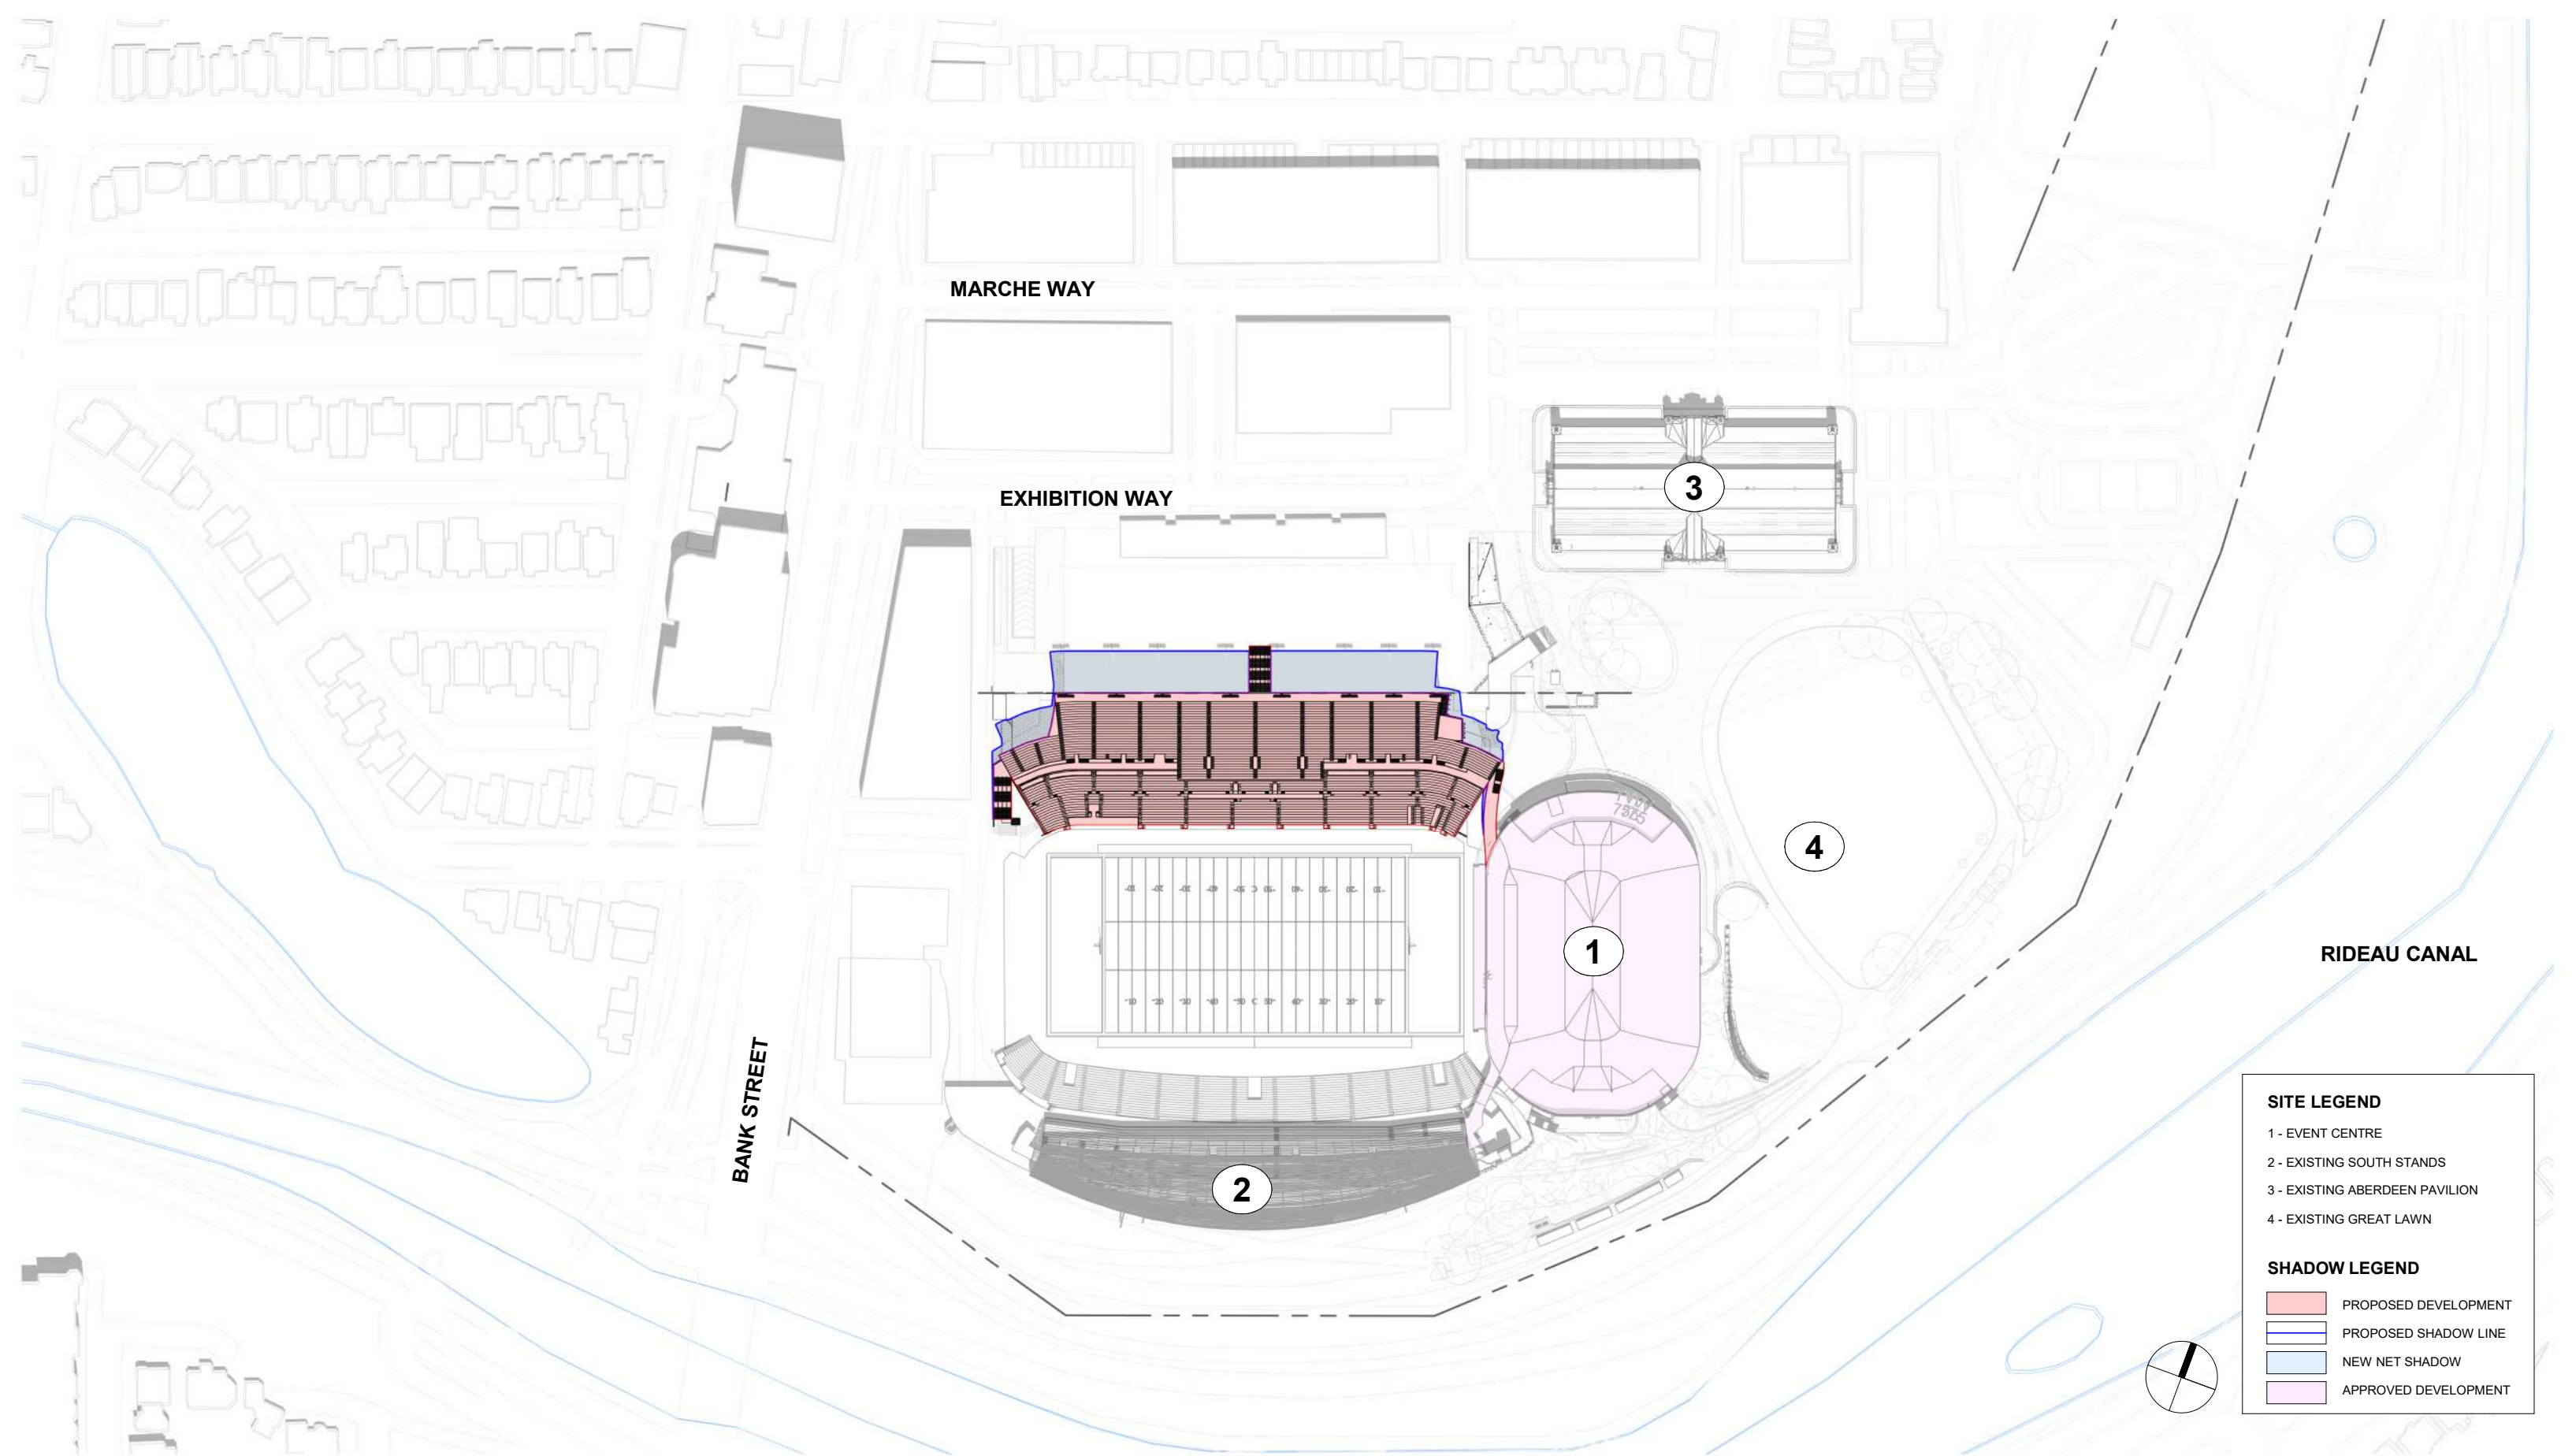

**LANSDOWNE NEW NORTH STANDS
SHADOW STUDY (JUNE 21 - 8 AM)**

SITE LEGEND	
1	- EVENT CENTRE
2	- EXISTING SOUTH STANDS
3	- EXISTING ABERDEEN PAVILION
4	- EXISTING GREAT LAWN
SHADOW LEGEND	
■	PROPOSED DEVELOPMENT
■	PROPOSED SHADOW LINE
■	NEW NET SHADOW
■	APPROVED DEVELOPMENT

**LANSDOWNE NEW NORTH STANDS
SHADOW STUDY (JUNE 21 - 10 AM)**

SITE LEGEND

- 1 - EVENT CENTRE
- 2 - EXISTING SOUTH STANDS
- 3 - EXISTING ABERDEEN PAVILION
- 4 - EXISTING GREAT LAWN

SHADOW LEGEND

- PROPOSED DEVELOPMENT
- PROPOSED SHADOW LINE
- NEW NET SHADOW
- APPROVED DEVELOPMENT

**LANSDOWNE NEW NORTH STANDS
SHADOW STUDY (JUNE 21 - 12 PM)**

SITE LEGEND	
1	- EVENT CENTRE
2	- EXISTING SOUTH STANDS
3	- EXISTING ABERDEEN PAVILION
4	- EXISTING GREAT LAWN
SHADOW LEGEND	
■	PROPOSED DEVELOPMENT
■	PROPOSED SHADOW LINE
■	NEW NET SHADOW
■	APPROVED DEVELOPMENT

SITE LEGEND

- 1 - EVENT CENTRE
- 2 - EXISTING SOUTH STANDS
- 3 - EXISTING ABERDEEN PAVILION
- 4 - EXISTING GREAT LAWN

SHADOW LEGEND

- PROPOSED DEVELOPMENT
- PROPOSED SHADOW LINE
- NEW NET SHADOW
- APPROVED DEVELOPMENT