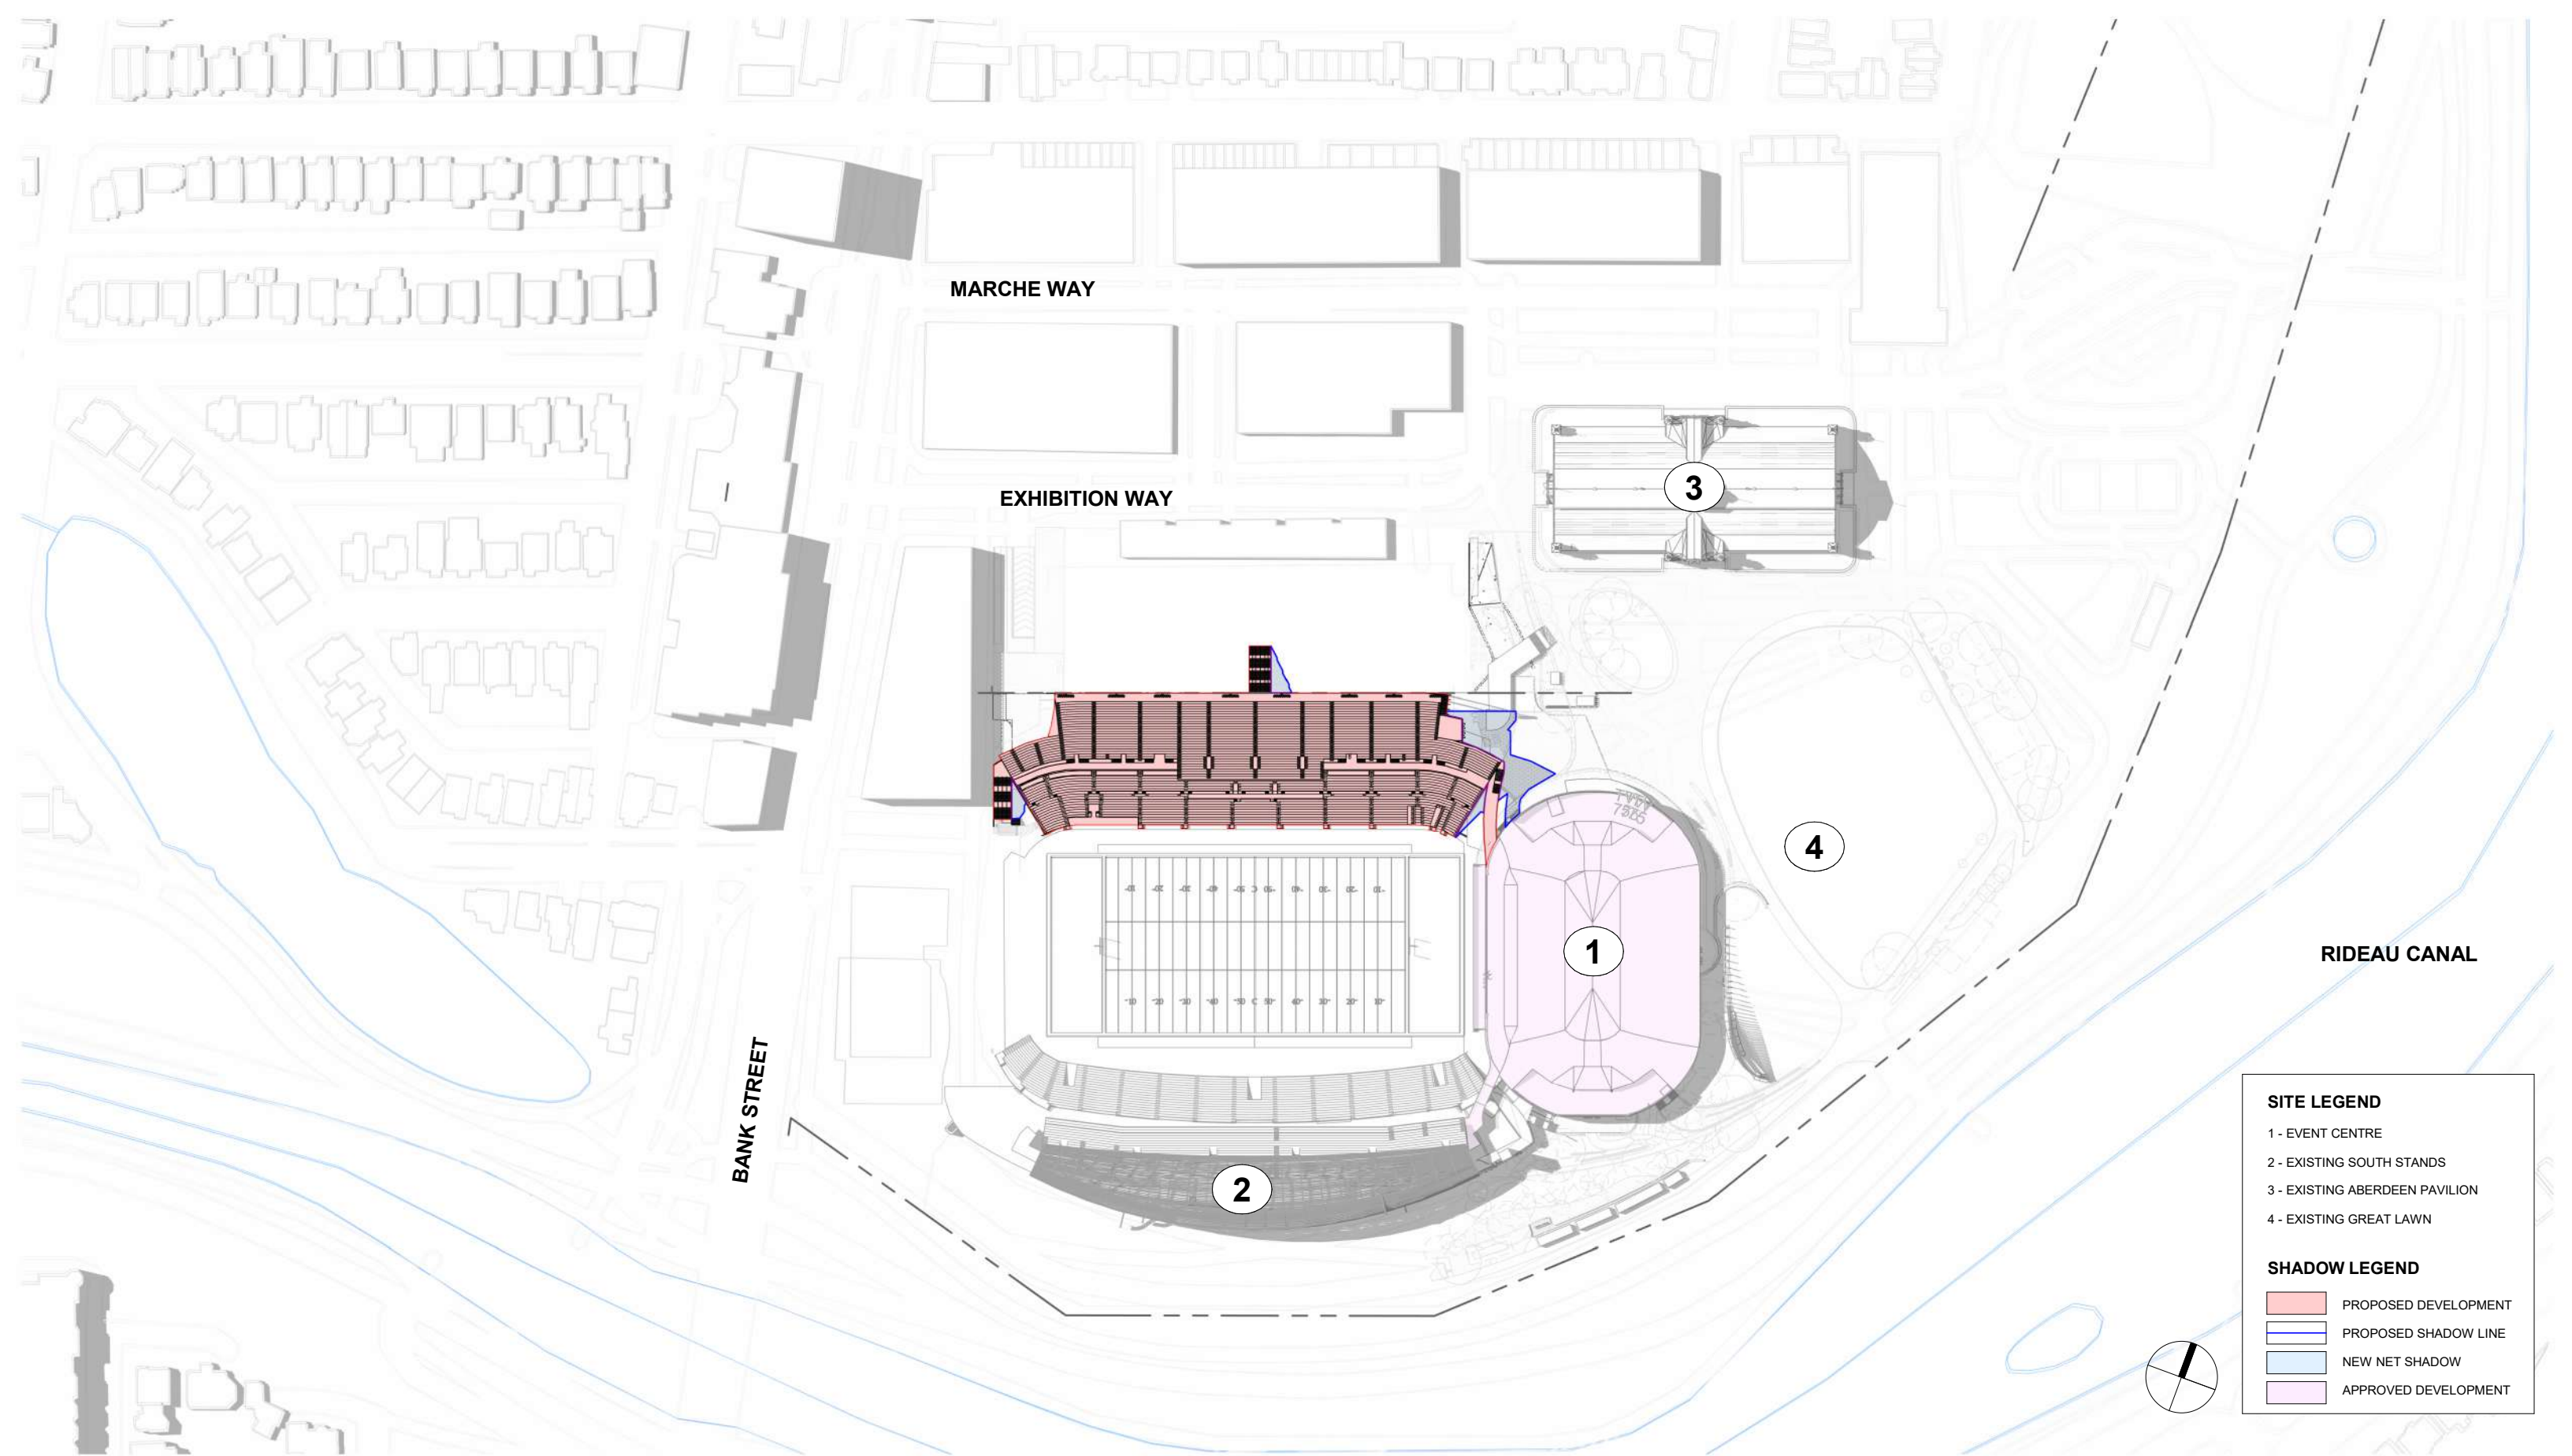

**LANSDOWNE NEW NORTH STANDS
SHADOW STUDY (JUNE 21 - 12 PM)**

SITE LEGEND	
1	- EVENT CENTRE
2	- EXISTING SOUTH STANDS
3	- EXISTING ABERDEEN PAVILION
4	- EXISTING GREAT LAWN
SHADOW LEGEND	
■	PROPOSED DEVELOPMENT
■	PROPOSED SHADOW LINE
■	NEW NET SHADOW
■	APPROVED DEVELOPMENT

SITE LEGEND

- 1 - EVENT CENTRE
- 2 - EXISTING SOUTH STANDS
- 3 - EXISTING ABERDEEN PAVILION
- 4 - EXISTING GREAT LAWN

SHADOW LEGEND

- PROPOSED DEVELOPMENT
- PROPOSED SHADOW LINE
- NEW NET SHADOW
- APPROVED DEVELOPMENT

**LANSDOWNE NEW NORTH STANDS
SHADOW STUDY (JUNE 21 - 2 PM)**

SCALE: 1 : 2000

DATE: 10/02/24

SITE LEGEND

- 1 - EVENT CENTRE
- 2 - EXISTING SOUTH STANDS
- 3 - EXISTING ABERDEEN PAVILION
- 4 - EXISTING GREAT LAWN

**LANSDOWNE NEW NORTH STANDS
SHADOW STUDY (JUNE 21 - 8 PM)**

SITE LEGEND

- 1 - EVENT CENTRE
- 2 - EXISTING SOUTH STANDS
- 3 - EXISTING ABERDEEN PAVILION
- 4 - EXISTING GREAT LAWN

SHADOW LEGEND

- PROPOSED DEVELOPMENT
- PROPOSED SHADOW LINE
- NEW NET SHADOW
- APPROVED DEVELOPMENT