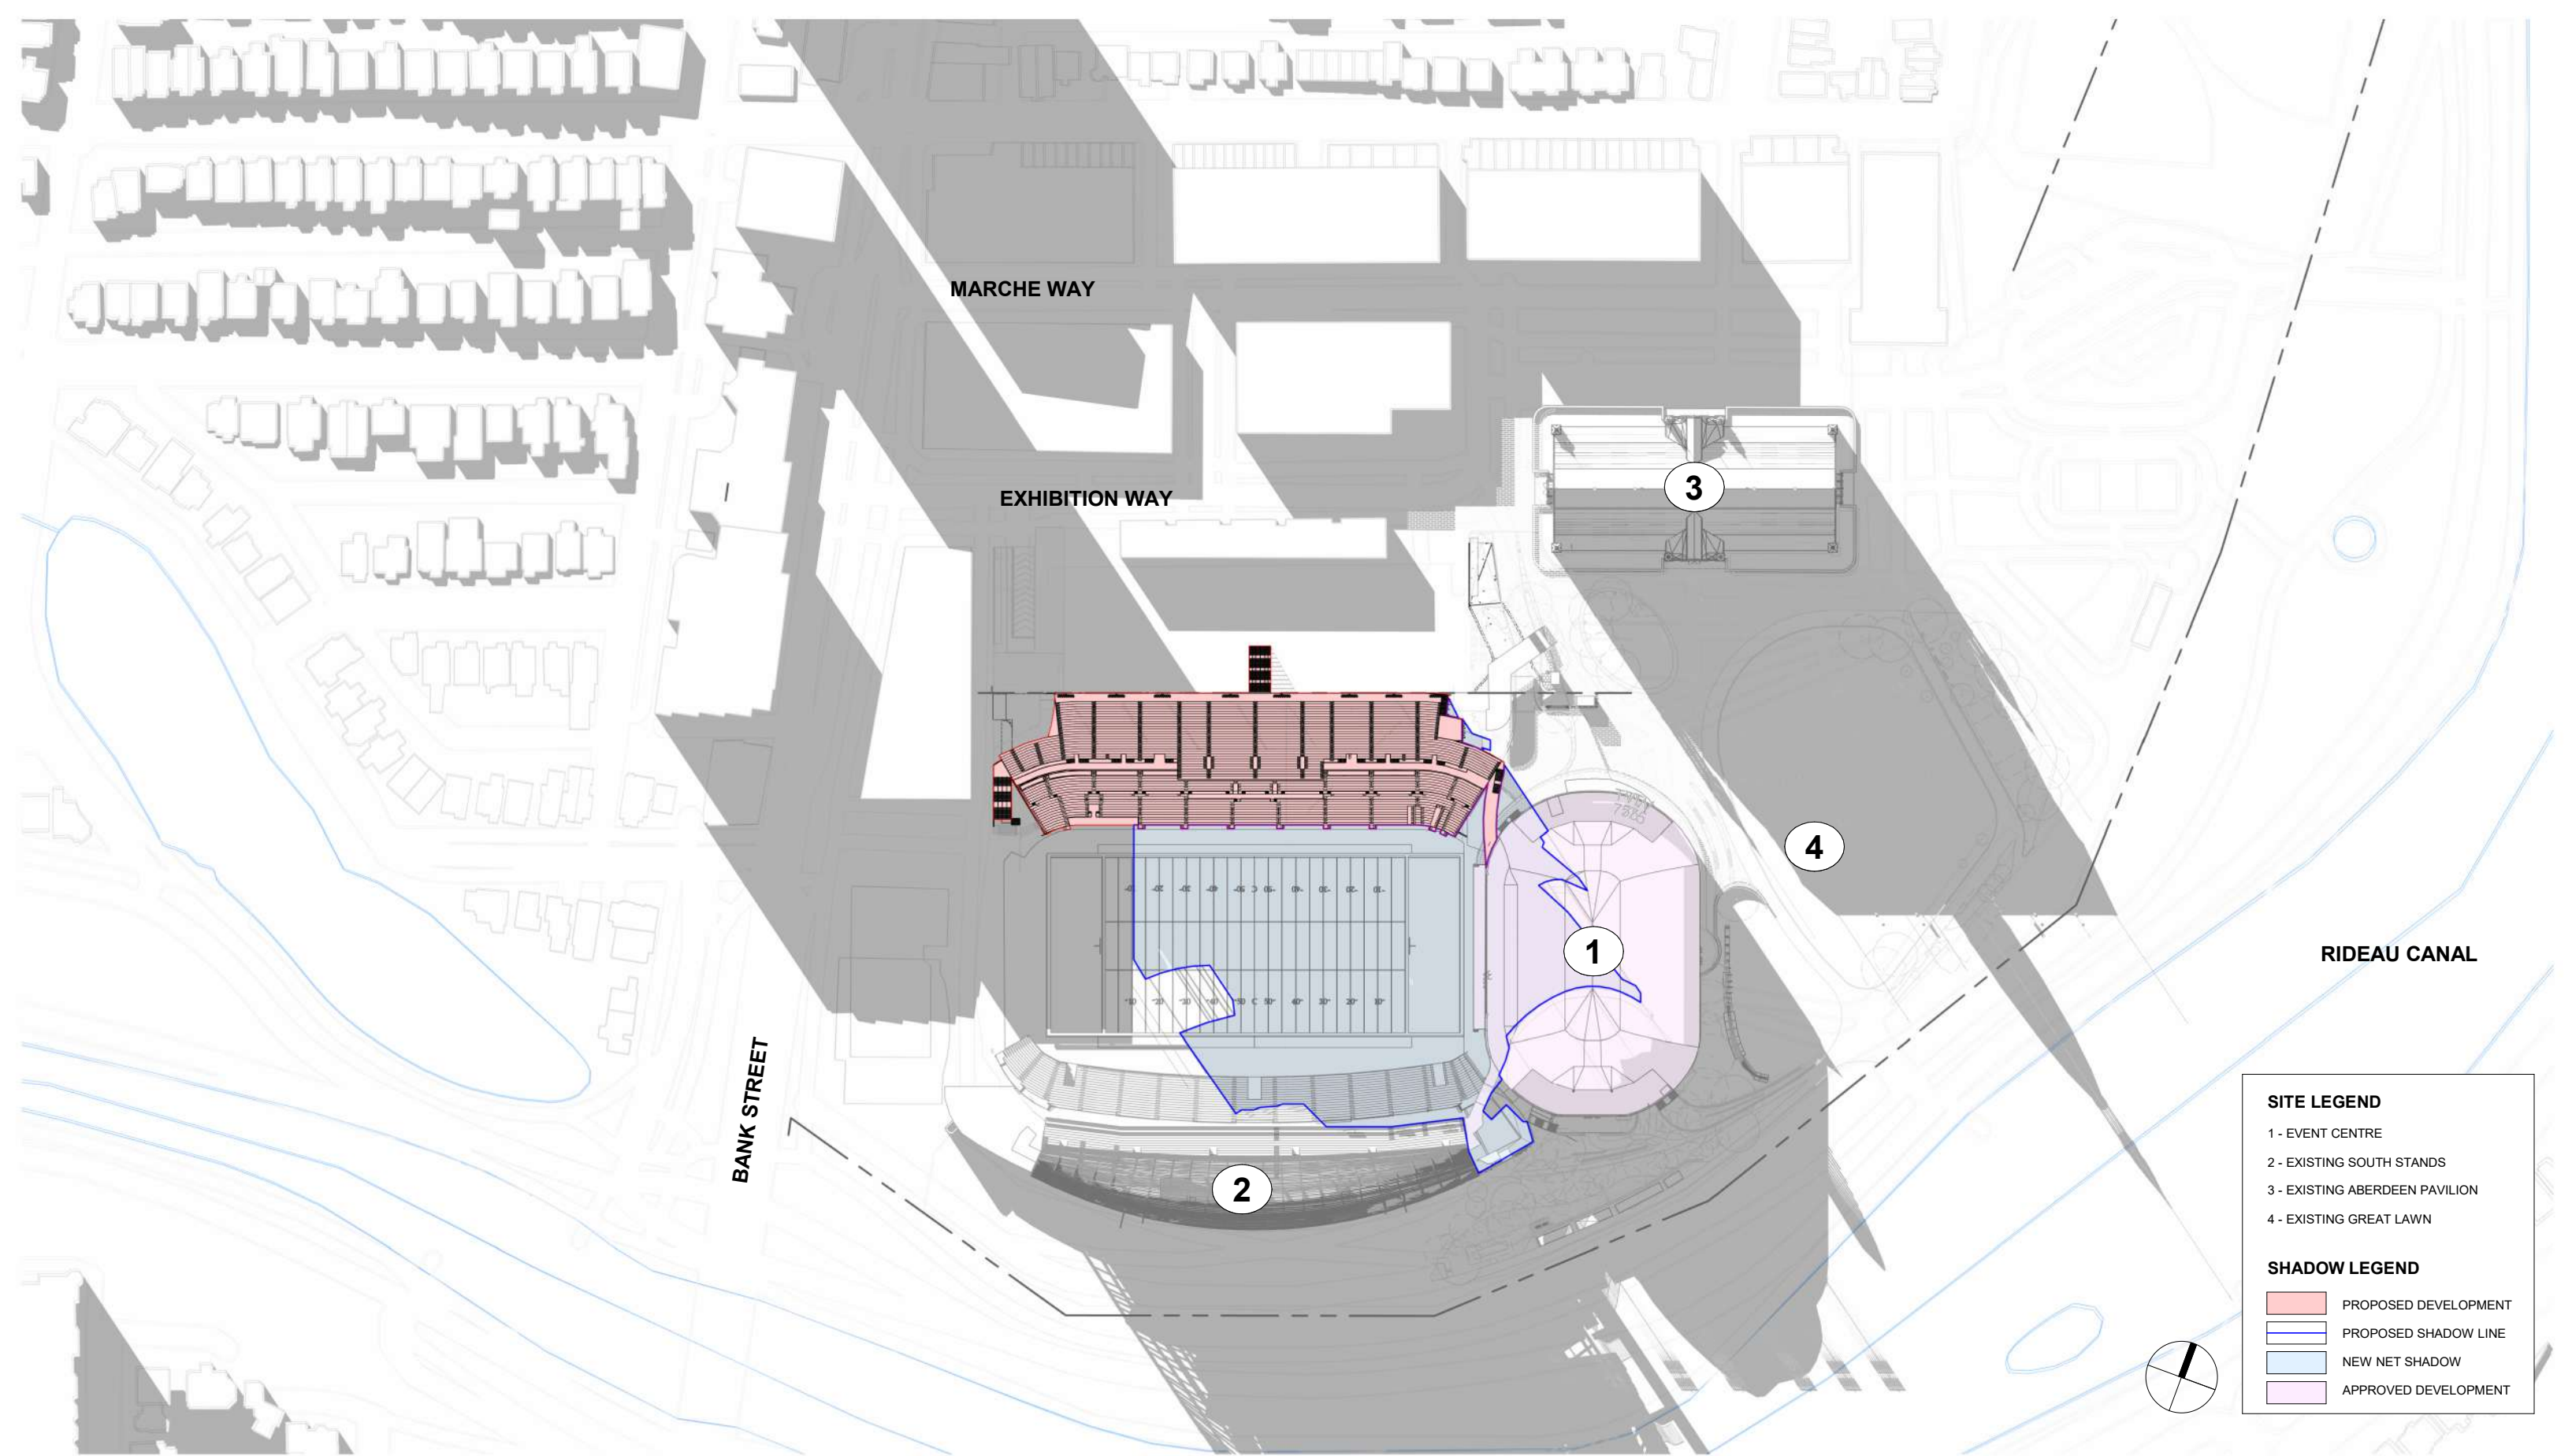

SITE LEGEND

- 1 - EVENT CENTRE
- 2 - EXISTING SOUTH STANDS
- 3 - EXISTING ABERDEEN PAVILION
- 4 - EXISTING GREAT LAWN

SHADOW LEGEND

- PROPOSED DEVELOPMENT
- PROPOSED SHADOW LINE
- NEW NET SHADOW
- APPROVED DEVELOPMENT

**LANSDOWNE NEW NORTH STANDS
SHADOW STUDY (JUNE 21 - 2 PM)**

SCALE: 1 : 2000

DATE: 10/02/24

SITE LEGEND

- 1 - EVENT CENTRE
- 2 - EXISTING SOUTH STANDS
- 3 - EXISTING ABERDEEN PAVILION
- 4 - EXISTING GREAT LAWN

SHADOW LEGEND

- PROPOSED DEVELOPMENT
- PROPOSED SHADOW LINE
- NEW NET SHADOW
- APPROVED DEVELOPMENT

**LANSDOWNE NEW NORTH STANDS
SHADOW STUDY (JUNE 21 - 4 PM)**

**LANSDOWNE NEW NORTH STANDS
SHADOW STUDY (JUNE 21 - 6 PM)**

**LANSDOWNE NEW NORTH STANDS
SHADOW STUDY (JUNE 21 - 8 PM)**

SITE LEGEND

- 1 - EVENT CENTRE
- 2 - EXISTING SOUTH STANDS
- 3 - EXISTING ABERDEEN PAVILION
- 4 - EXISTING GREAT LAWN

SHADOW LEGEND

- PROPOSED DEVELOPMENT
- PROPOSED SHADOW LINE
- NEW NET SHADOW
- APPROVED DEVELOPMENT