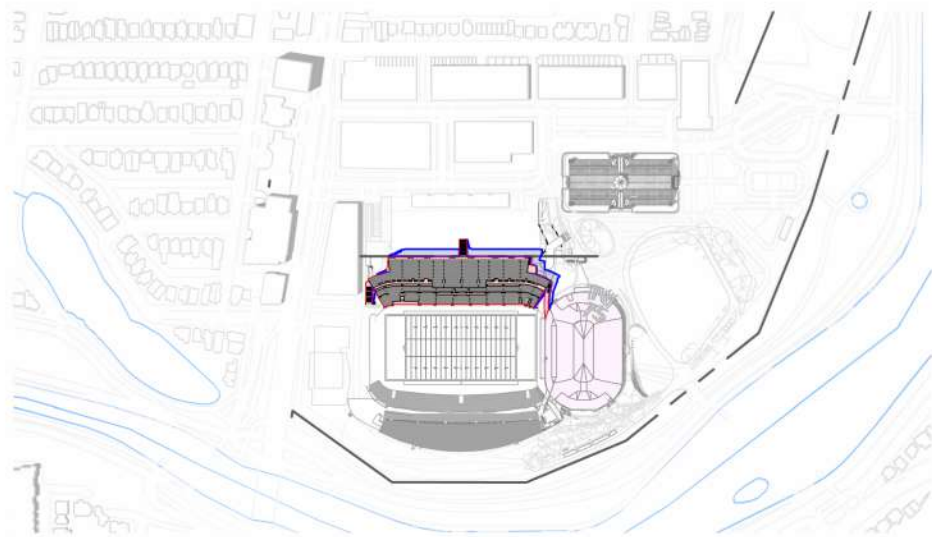

**LANSDOWNE NEW NORTH STANDS
SHADOW STUDY (DEC 21 - 1 PM)**

SITE LEGEND	
1	- EVENT CENTRE
2	- EXISTING SOUTH STANDS
3	- EXISTING ABERDEEN PAVILION
4	- EXISTING GREAT LAWN

SHADOW LEGEND	
■	PROPOSED DEVELOPMENT
■	PROPOSED SHADOW LINE
■	NEW NET SHADOW
■	APPROVED DEVELOPMENT

**LANSDOWNE NEW NORTH STANDS
SHADOW STUDY (DEC 21 - 3 PM)**

SITE LEGEND	
1	- EVENT CENTRE
2	- EXISTING SOUTH STANDS
3	- EXISTING ABERDEEN PAVILION
4	- EXISTING GREAT LAWN
SHADOW LEGEND	
■	PROPOSED DEVELOPMENT
■	PROPOSED SHADOW LINE
■	NEW NET SHADOW
■	APPROVED DEVELOPMENT

8 AM

10 AM

12 PM

2 PM

4 PM

6 PM

8 PM

SHADOW LEGEND	
■	PROPOSED DEVELOPMENT
■	PROPOSED SHADOW LINE
■	NEW NET SHADOW
■	APPROVED DEVELOPMENT

8 AM

10 AM

12 PM

2 PM

4 PM

6 PM

SHADOW LEGEND	
■	PROPOSED DEVELOPMENT
■	PROPOSED SHADOW LINE
■	NEW NET SHADOW
■	APPROVED DEVELOPMENT

**LANSDOWNE NEW NORTH STANDS
 SHADOW STUDY (SEPT 21)**