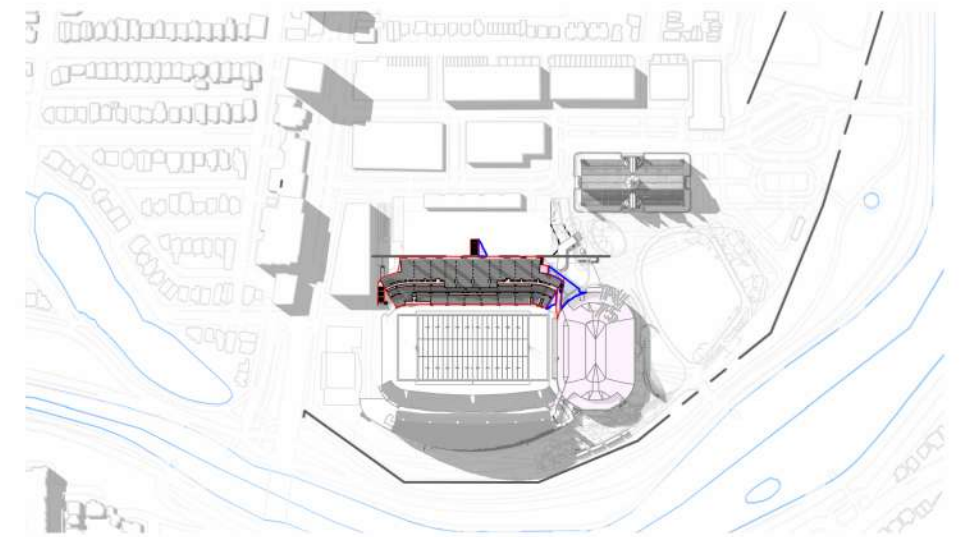

**LANSDOWNE NEW NORTH STANDS
SHADOW STUDY (DEC 21 - 3 PM)**

SITE LEGEND	
1	- EVENT CENTRE
2	- EXISTING SOUTH STANDS
3	- EXISTING ABERDEEN PAVILION
4	- EXISTING GREAT LAWN
SHADOW LEGEND	
■	PROPOSED DEVELOPMENT
■	PROPOSED SHADOW LINE
■	NEW NET SHADOW
■	APPROVED DEVELOPMENT

8 AM

10 AM

12 PM

2 PM

4 PM

6 PM

8 PM

SHADOW LEGEND	
■	PROPOSED DEVELOPMENT
■	PROPOSED SHADOW LINE
■	NEW NET SHADOW
■	APPROVED DEVELOPMENT

8 AM

10 AM

12 PM

2 PM

4 PM

6 PM

SHADOW LEGEND	
■	PROPOSED DEVELOPMENT
■	PROPOSED SHADOW LINE
■	NEW NET SHADOW
■	APPROVED DEVELOPMENT

**LANSDOWNE NEW NORTH STANDS
 SHADOW STUDY (SEPT 21)**

9 AM

11 AM

1 PM

3 PM

SHADOW LEGEND	
	PROPOSED DEVELOPMENT
	PROPOSED SHADOW LINE
	NEW NET SHADOW
	APPROVED DEVELOPMENT

**LANSDOWNE NEW NORTH STANDS
 SHADOW STUDY (DEC 21)**