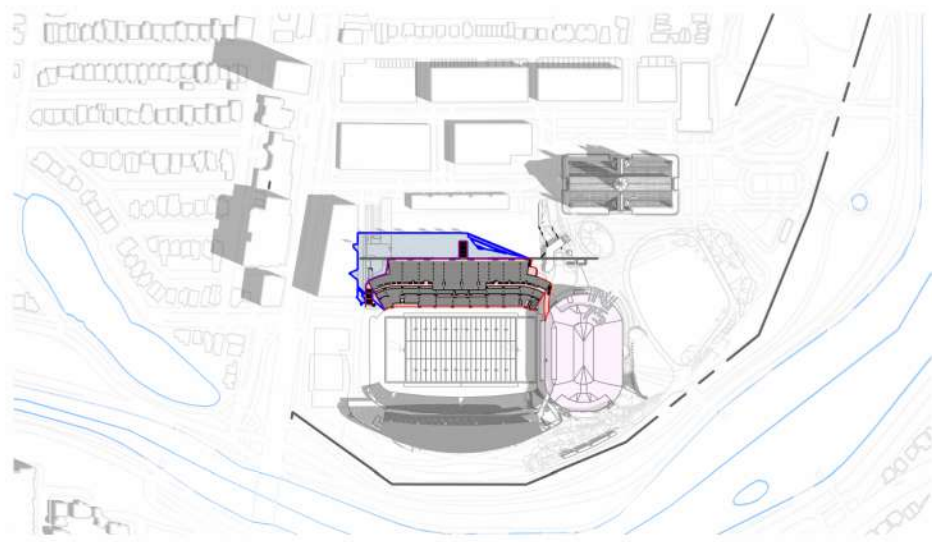

**LANSDOWNE NEW NORTH STANDS
SHADOW STUDY (DEC 21 - 1 PM)**

SITE LEGEND	
1	- EVENT CENTRE
2	- EXISTING SOUTH STANDS
3	- EXISTING ABERDEEN PAVILION
4	- EXISTING GREAT LAWN

SHADOW LEGEND	
■	PROPOSED DEVELOPMENT
■	PROPOSED SHADOW LINE
■	NEW NET SHADOW
■	APPROVED DEVELOPMENT

**LANSDOWNE NEW NORTH STANDS
SHADOW STUDY (DEC 21 - 3 PM)**

SITE LEGEND	
1	- EVENT CENTRE
2	- EXISTING SOUTH STANDS
3	- EXISTING ABERDEEN PAVILION
4	- EXISTING GREAT LAWN
SHADOW LEGEND	
■	PROPOSED DEVELOPMENT
■	PROPOSED SHADOW LINE
■	NEW NET SHADOW
■	APPROVED DEVELOPMENT

8 AM

10 AM

12 PM

2 PM

4 PM

6 PM

8 PM

SHADOW LEGEND	
■	PROPOSED DEVELOPMENT
■	PROPOSED SHADOW LINE
■	NEW NET SHADOW
■	APPROVED DEVELOPMENT