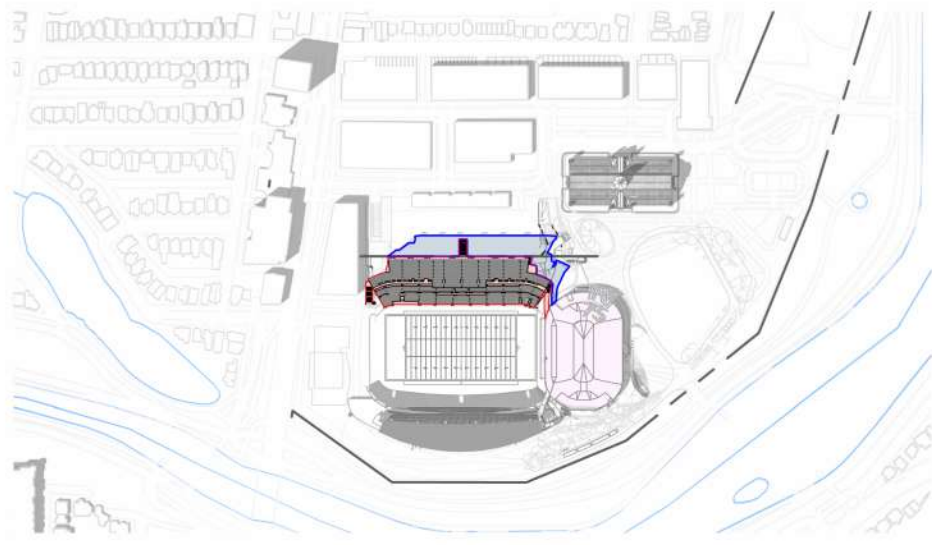

**LANSDOWNE NEW NORTH STANDS
SHADOW STUDY (DEC 21 - 3 PM)**

SITE LEGEND	
1	- EVENT CENTRE
2	- EXISTING SOUTH STANDS
3	- EXISTING ABERDEEN PAVILION
4	- EXISTING GREAT LAWN
SHADOW LEGEND	
■	PROPOSED DEVELOPMENT
■	PROPOSED SHADOW LINE
■	NEW NET SHADOW
■	APPROVED DEVELOPMENT

8 AM

10 AM

12 PM

2 PM

4 PM

6 PM

8 PM

SHADOW LEGEND	
■	PROPOSED DEVELOPMENT
■	PROPOSED SHADOW LINE
■	NEW NET SHADOW
■	APPROVED DEVELOPMENT

8 AM

10 AM

12 PM

2 PM

4 PM

6 PM

SHADOW LEGEND	
■	PROPOSED DEVELOPMENT
■	PROPOSED SHADOW LINE
■	NEW NET SHADOW
■	APPROVED DEVELOPMENT

**LANSDOWNE NEW NORTH STANDS
 SHADOW STUDY (SEPT 21)**

9 AM

11 AM

1 PM

3 PM

SHADOW LEGEND	
	PROPOSED DEVELOPMENT
	PROPOSED SHADOW LINE
	NEW NET SHADOW
	APPROVED DEVELOPMENT

**LANSDOWNE NEW NORTH STANDS
 SHADOW STUDY (DEC 21)**