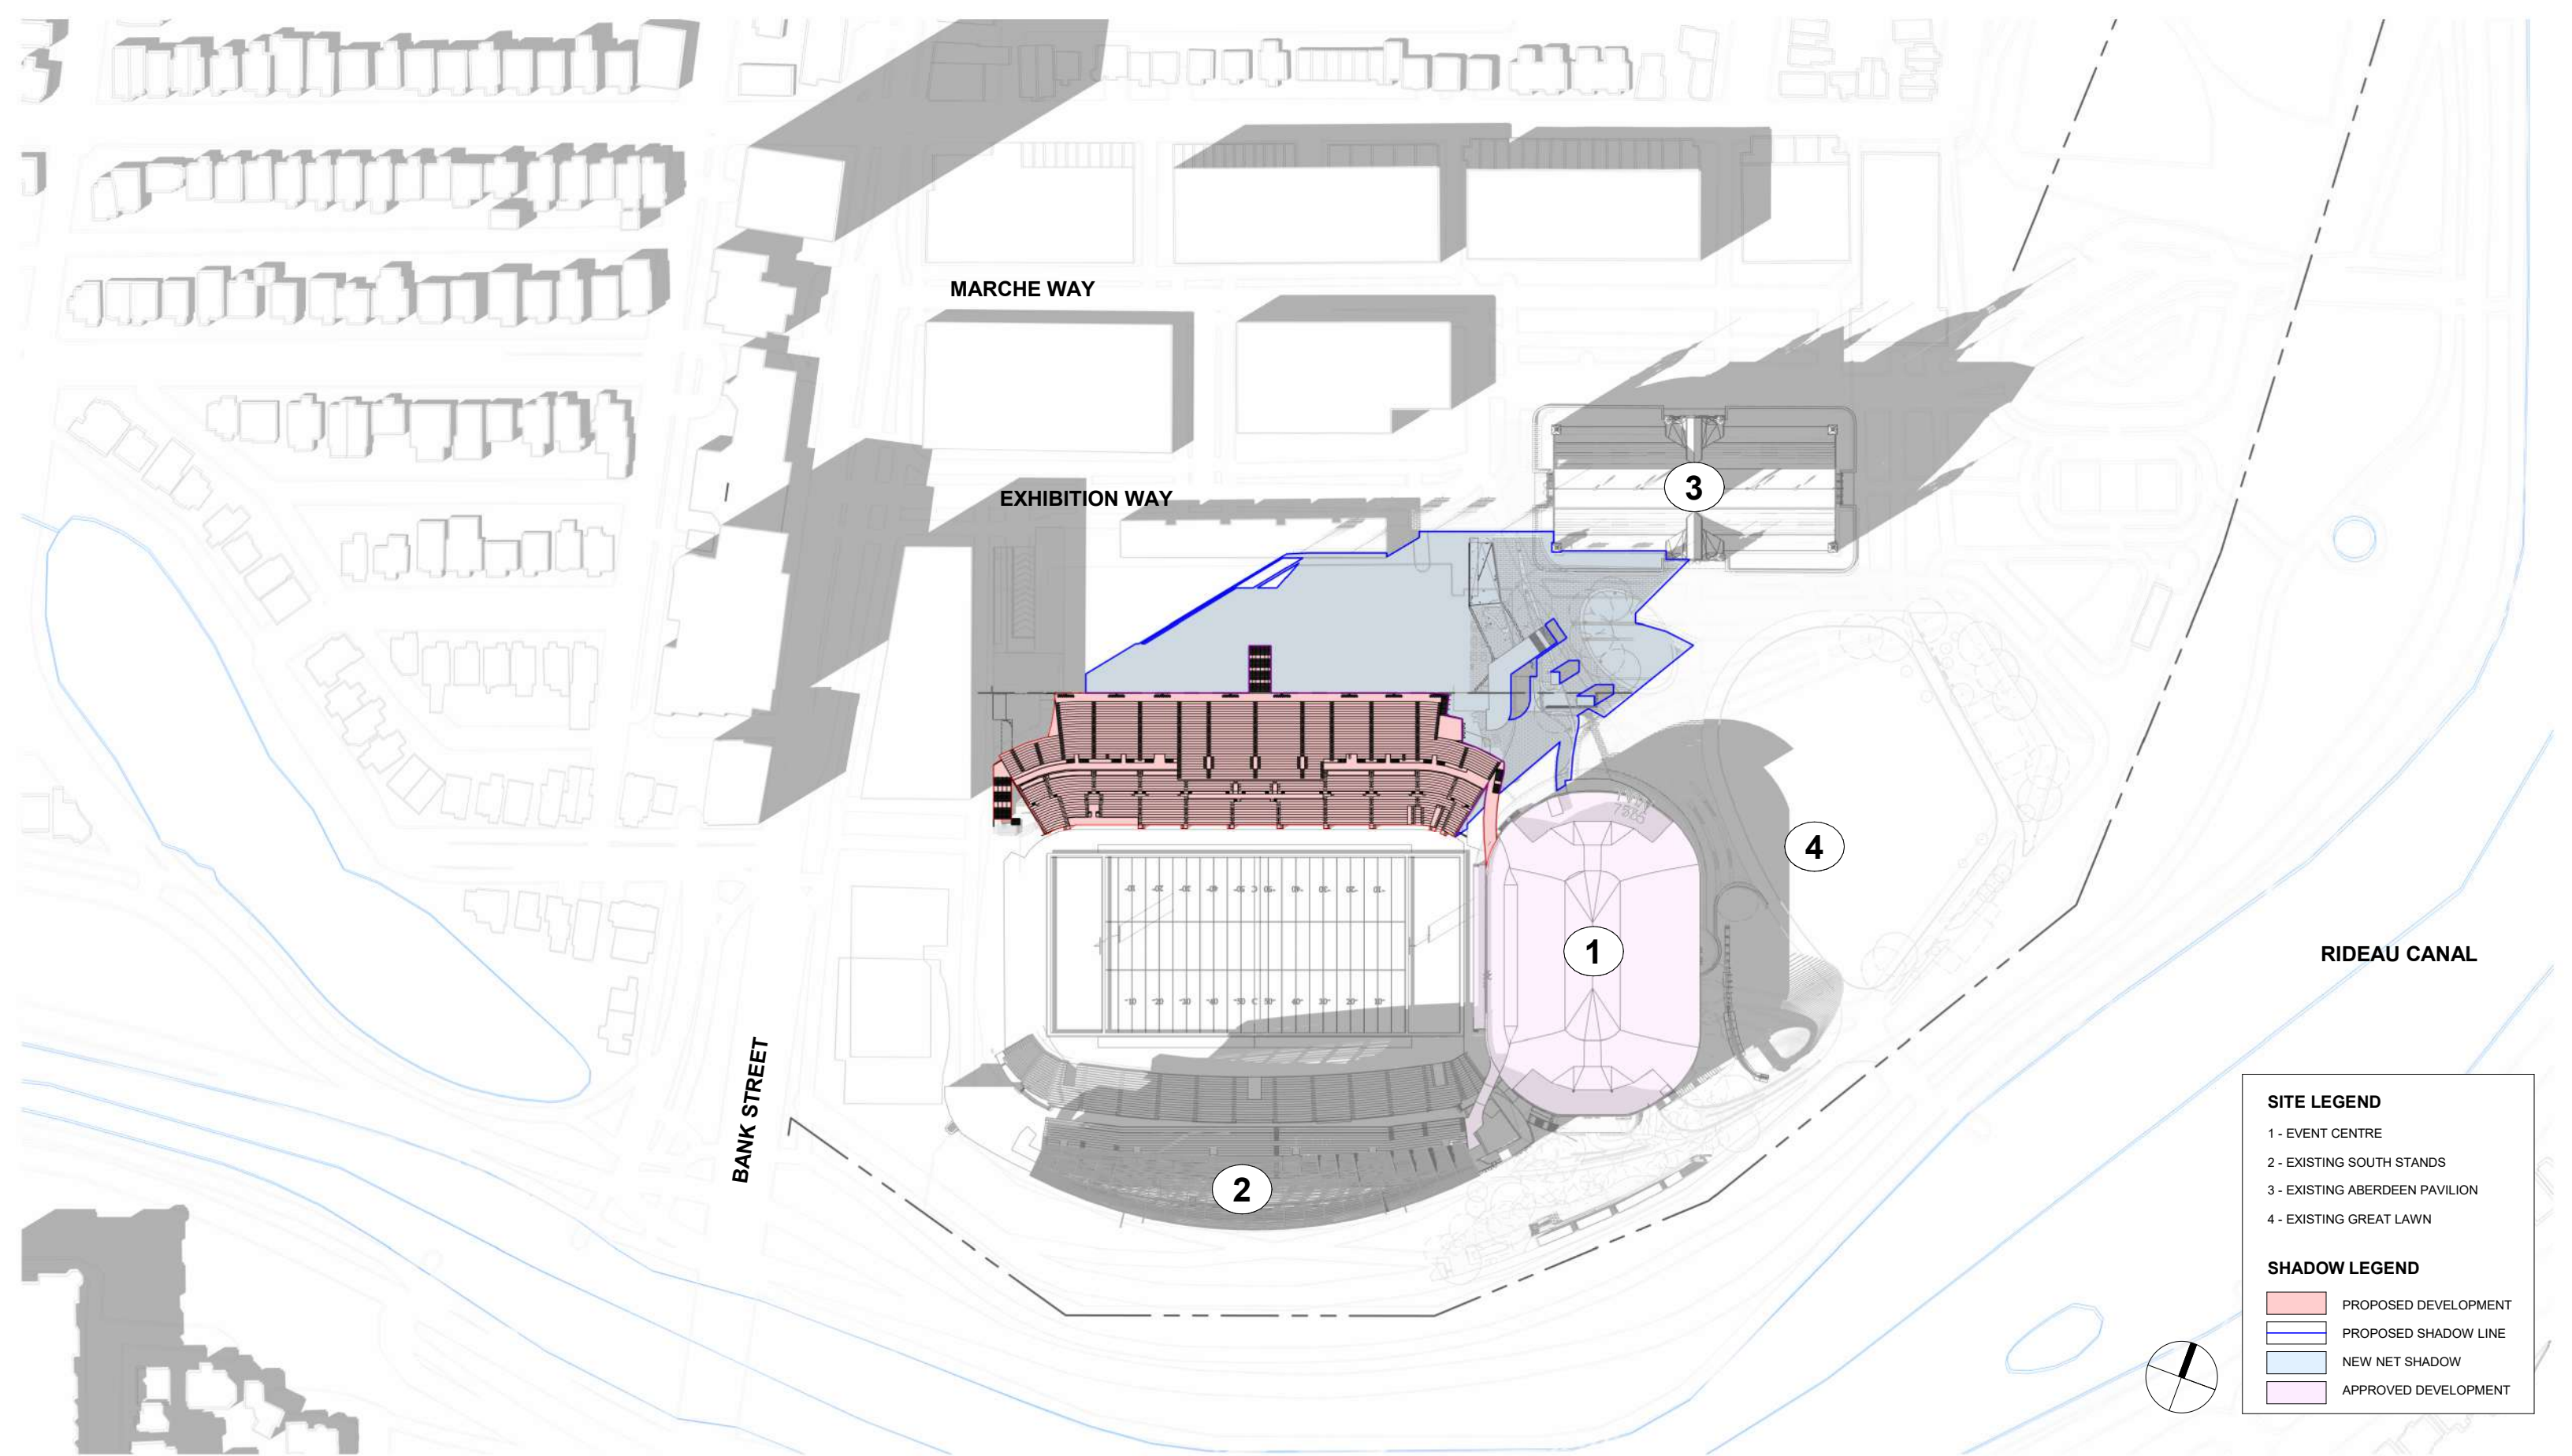

SITE LEGEND	
1	- EVENT CENTRE
2	- EXISTING SOUTH STANDS
3	- EXISTING ABERDEEN PAVILION
4	- EXISTING GREAT LAWN
SHADOW LEGEND	
■	PROPOSED DEVELOPMENT
—	PROPOSED SHADOW LINE
■	NEW NET SHADOW
■	APPROVED DEVELOPMENT

**LANSDOWNE NEW NORTH STANDS
SHADOW STUDY (SEPT 21 - 6 PM)**

**LANSDOWNE NEW NORTH STANDS
 SHADOW STUDY (DEC 21 - 9 AM)**

**LANSDOWNE NEW NORTH STANDS
SHADOW STUDY (DEC 21 - 11 AM)**

SCALE: 1 : 2000

DATE: 10/02/24

**LANSDOWNE NEW NORTH STANDS
SHADOW STUDY (DEC 21 - 1 PM)**

SITE LEGEND	
1	- EVENT CENTRE
2	- EXISTING SOUTH STANDS
3	- EXISTING ABERDEEN PAVILION
4	- EXISTING GREAT LAWN

SHADOW LEGEND	
■	PROPOSED DEVELOPMENT
■	PROPOSED SHADOW LINE
■	NEW NET SHADOW
■	APPROVED DEVELOPMENT

**LANSDOWNE NEW NORTH STANDS
SHADOW STUDY (DEC 21 - 3 PM)**

SITE LEGEND	
1	- EVENT CENTRE
2	- EXISTING SOUTH STANDS
3	- EXISTING ABERDEEN PAVILION
4	- EXISTING GREAT LAWN
SHADOW LEGEND	
■	PROPOSED DEVELOPMENT
■	PROPOSED SHADOW LINE
■	NEW NET SHADOW
■	APPROVED DEVELOPMENT