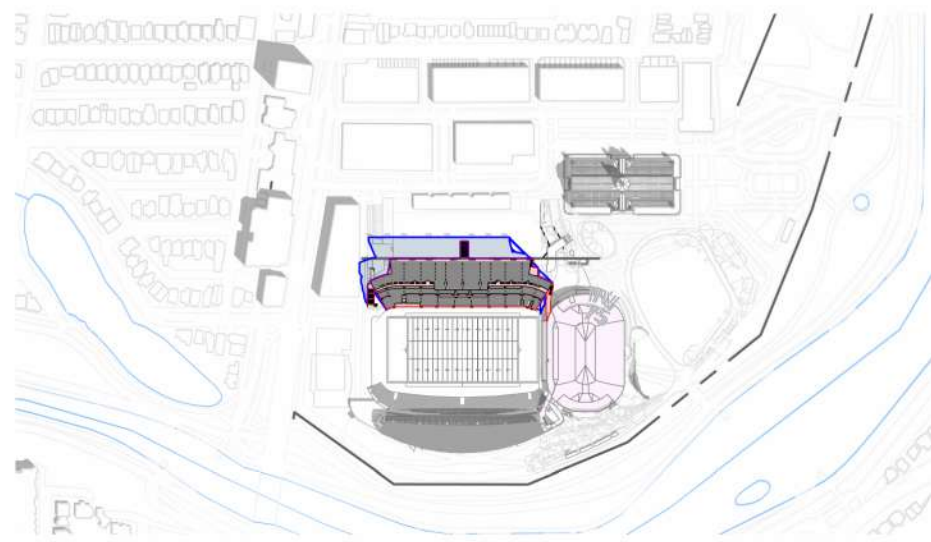

**LANSDOWNE NEW NORTH STANDS
SHADOW STUDY (SEPT 21 - 6 PM)**

**LANSDOWNE NEW NORTH STANDS
 SHADOW STUDY (DEC 21 - 9 AM)**

**LANSDOWNE NEW NORTH STANDS
SHADOW STUDY (DEC 21 - 11 AM)**

SCALE: 1 : 2000

DATE: 10/02/24

**LANSDOWNE NEW NORTH STANDS
SHADOW STUDY (DEC 21 - 1 PM)**

SITE LEGEND	
1	- EVENT CENTRE
2	- EXISTING SOUTH STANDS
3	- EXISTING ABERDEEN PAVILION
4	- EXISTING GREAT LAWN

SHADOW LEGEND	
■	PROPOSED DEVELOPMENT
■	PROPOSED SHADOW LINE
■	NEW NET SHADOW
■	APPROVED DEVELOPMENT

**LANSDOWNE NEW NORTH STANDS
SHADOW STUDY (DEC 21 - 3 PM)**

SITE LEGEND	
1	- EVENT CENTRE
2	- EXISTING SOUTH STANDS
3	- EXISTING ABERDEEN PAVILION
4	- EXISTING GREAT LAWN
SHADOW LEGEND	
■	PROPOSED DEVELOPMENT
■	PROPOSED SHADOW LINE
■	NEW NET SHADOW
■	APPROVED DEVELOPMENT

8 AM

10 AM

12 PM

2 PM

4 PM

6 PM

8 PM

SHADOW LEGEND	
■	PROPOSED DEVELOPMENT
■	PROPOSED SHADOW LINE
■	NEW NET SHADOW
■	APPROVED DEVELOPMENT