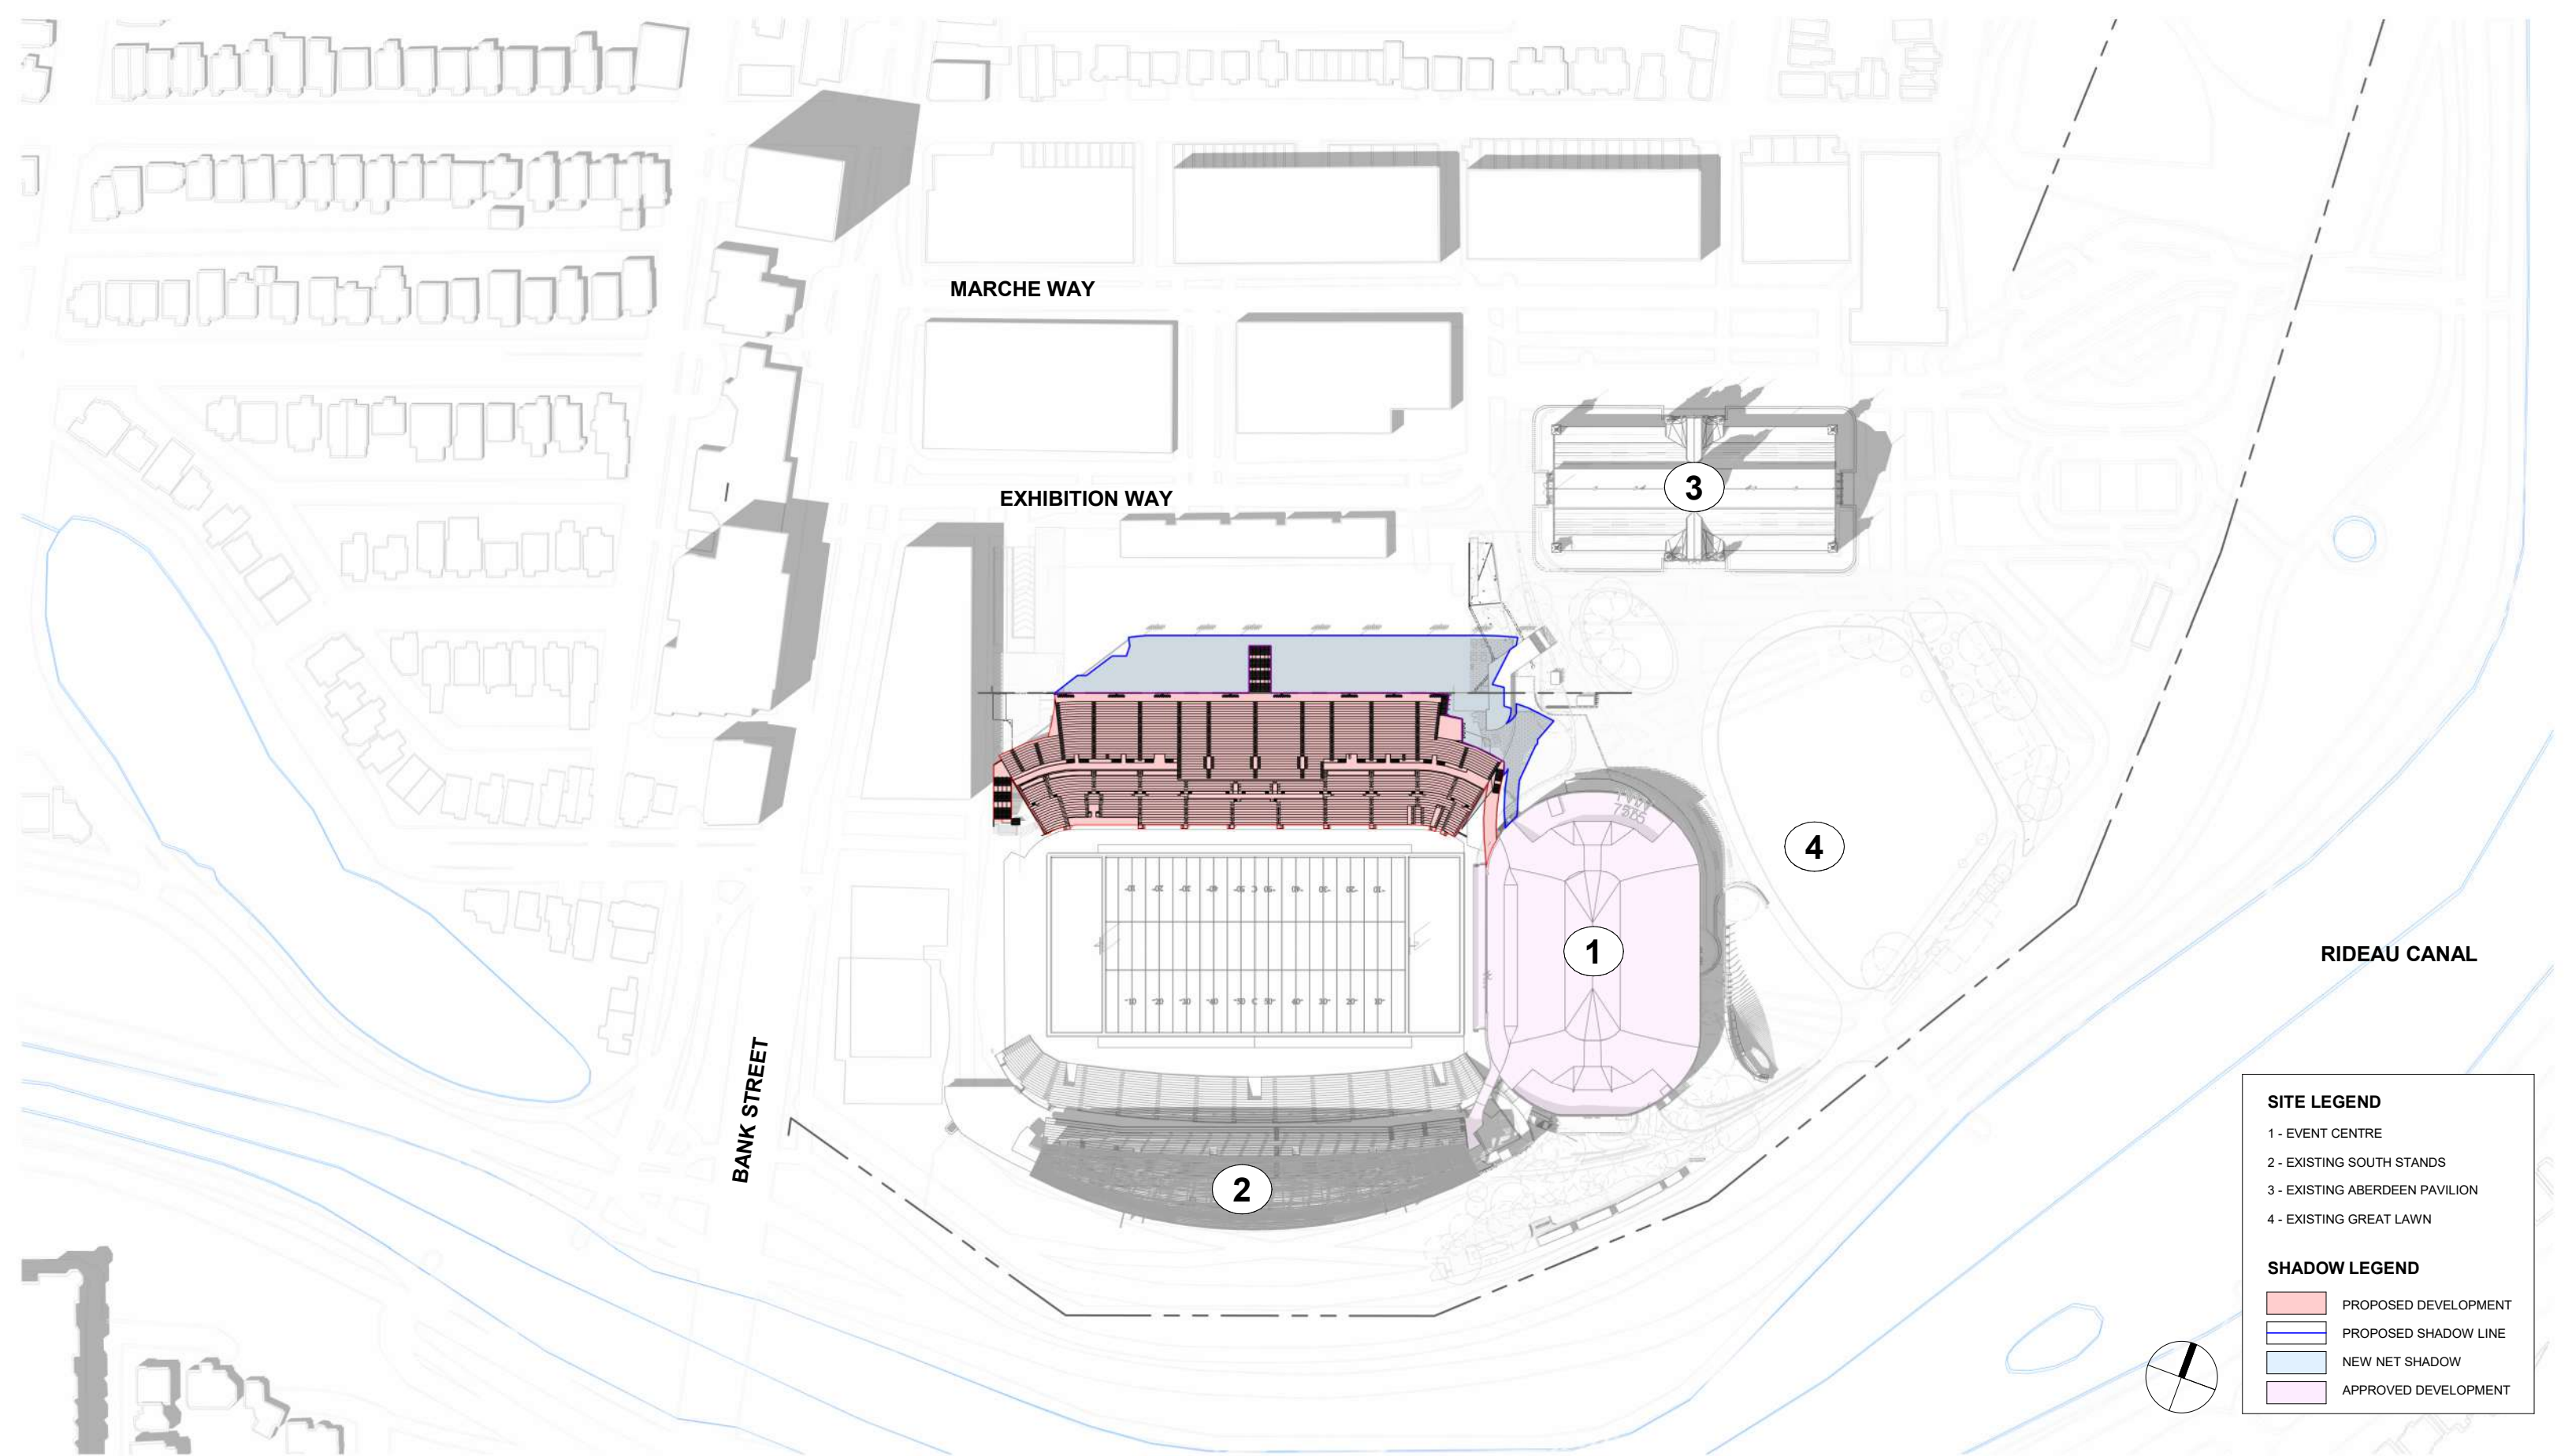

**LANSDOWNE NEW NORTH STANDS
SHADOW STUDY (SEPT 21 - 8 AM)**

SITE LEGEND	
1 - EVENT CENTRE	
2 - EXISTING SOUTH STANDS	
3 - EXISTING ABERDEEN PAVILION	
4 - EXISTING GREAT LAWN	
SHADOW LEGEND	
■	PROPOSED DEVELOPMENT
■	PROPOSED SHADOW LINE
■	NEW NET SHADOW
■	APPROVED DEVELOPMENT

**LANSDOWNE NEW NORTH STANDS
SHADOW STUDY (SEPT 21 - 10 AM)**

SITE LEGEND	
1	- EVENT CENTRE
2	- EXISTING SOUTH STANDS
3	- EXISTING ABERDEEN PAVILION
4	- EXISTING GREAT LAWN
SHADOW LEGEND	
■	PROPOSED DEVELOPMENT
■	PROPOSED SHADOW LINE
■	NEW NET SHADOW
■	APPROVED DEVELOPMENT

**LANSDOWNE NEW NORTH STANDS
SHADOW STUDY (SEPT 21 - 12 PM)**

SITE LEGEND	
1 -	EVENT CENTRE
2 -	EXISTING SOUTH STANDS
3 -	EXISTING ABERDEEN PAVILION
4 -	EXISTING GREAT LAWN
SHADOW LEGEND	
■	PROPOSED DEVELOPMENT
■	PROPOSED SHADOW LINE
■	NEW NET SHADOW
■	APPROVED DEVELOPMENT

**LANSDOWNE NEW NORTH STANDS
SHADOW STUDY (SEPT 21 - 2 PM)**

SITE LEGEND	
1	- EVENT CENTRE
2	- EXISTING SOUTH STANDS
3	- EXISTING ABERDEEN PAVILION
4	- EXISTING GREAT LAWN
SHADOW LEGEND	
■	PROPOSED DEVELOPMENT
■	PROPOSED SHADOW LINE
■	NEW NET SHADOW
■	APPROVED DEVELOPMENT