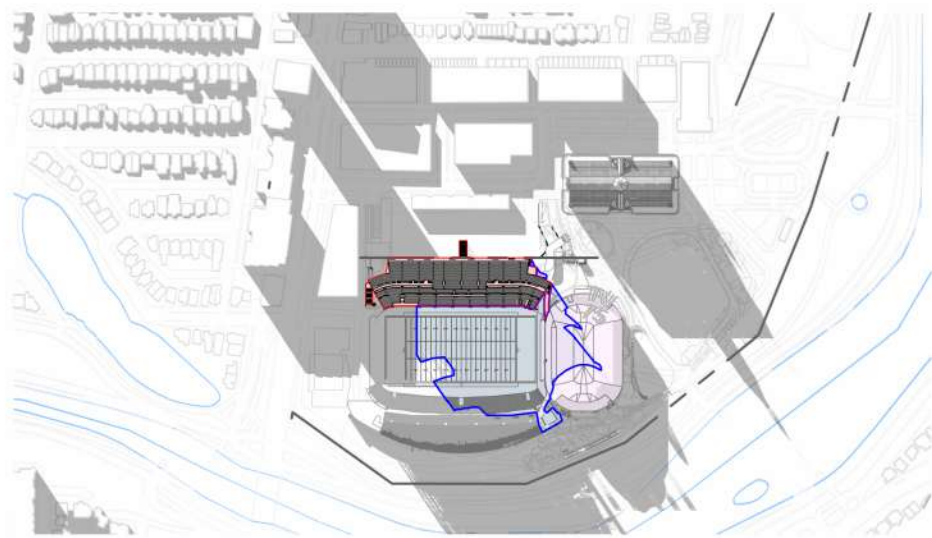

**LANSDOWNE NEW NORTH STANDS
SHADOW STUDY (DEC 21 - 3 PM)**

SITE LEGEND	
1	- EVENT CENTRE
2	- EXISTING SOUTH STANDS
3	- EXISTING ABERDEEN PAVILION
4	- EXISTING GREAT LAWN
SHADOW LEGEND	
■	PROPOSED DEVELOPMENT
■	PROPOSED SHADOW LINE
■	NEW NET SHADOW
■	APPROVED DEVELOPMENT

8 AM

10 AM

12 PM

2 PM

4 PM

6 PM

8 PM

SHADOW LEGEND	
■	PROPOSED DEVELOPMENT
■	PROPOSED SHADOW LINE
■	NEW NET SHADOW
■	APPROVED DEVELOPMENT

8 AM

10 AM

12 PM

2 PM

4 PM

6 PM

SHADOW LEGEND	
■	PROPOSED DEVELOPMENT
■	PROPOSED SHADOW LINE
■	NEW NET SHADOW
■	APPROVED DEVELOPMENT

**LANSDOWNE NEW NORTH STANDS
 SHADOW STUDY (SEPT 21)**

9 AM

11 AM

1 PM

3 PM

SHADOW LEGEND	
	PROPOSED DEVELOPMENT
	PROPOSED SHADOW LINE
	NEW NET SHADOW
	APPROVED DEVELOPMENT

**LANSDOWNE NEW NORTH STANDS
 SHADOW STUDY (DEC 21)**