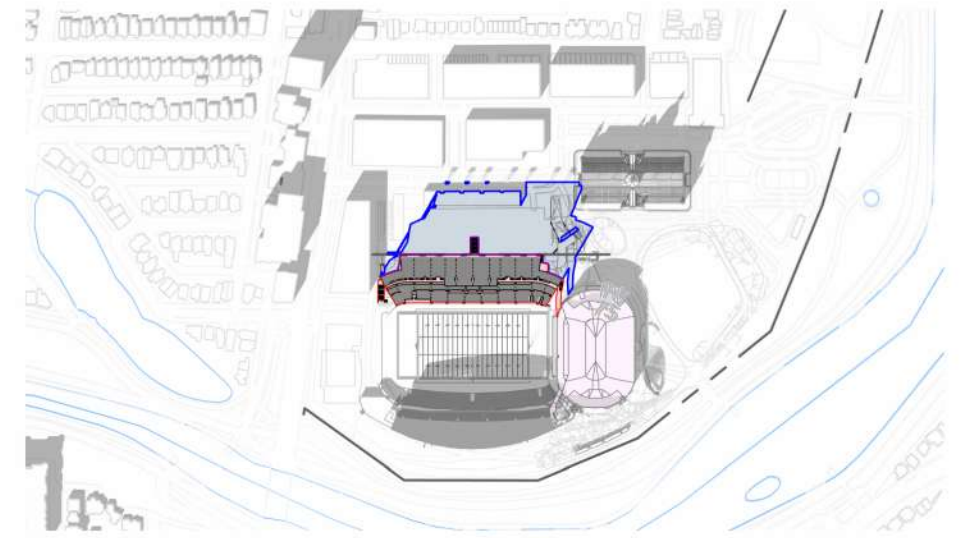

8 AM

10 AM

12 PM

2 PM

4 PM

6 PM

8 PM

SHADOW LEGEND	
■	PROPOSED DEVELOPMENT
■	PROPOSED SHADOW LINE
■	NEW NET SHADOW
■	APPROVED DEVELOPMENT

8 AM

10 AM

12 PM

2 PM

4 PM

6 PM

SHADOW LEGEND	
■	PROPOSED DEVELOPMENT
■	PROPOSED SHADOW LINE
■	NEW NET SHADOW
■	APPROVED DEVELOPMENT

**LANSDOWNE NEW NORTH STANDS
 SHADOW STUDY (SEPT 21)**

9 AM

11 AM

1 PM

3 PM

SHADOW LEGEND	
	PROPOSED DEVELOPMENT
	PROPOSED SHADOW LINE
	NEW NET SHADOW
	APPROVED DEVELOPMENT

**LANSDOWNE NEW NORTH STANDS
 SHADOW STUDY (DEC 21)**