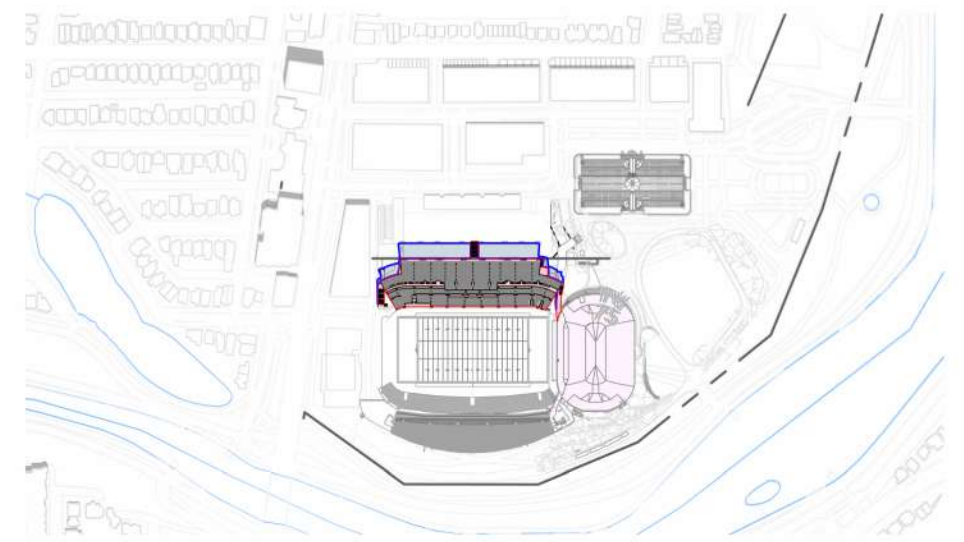

**LANSDOWNE NEW NORTH STANDS
SHADOW STUDY (DEC 21 - 1 PM)**

SITE LEGEND	
1	- EVENT CENTRE
2	- EXISTING SOUTH STANDS
3	- EXISTING ABERDEEN PAVILION
4	- EXISTING GREAT LAWN

SHADOW LEGEND	
■	PROPOSED DEVELOPMENT
■	PROPOSED SHADOW LINE
■	NEW NET SHADOW
■	APPROVED DEVELOPMENT

**LANSDOWNE NEW NORTH STANDS
SHADOW STUDY (DEC 21 - 3 PM)**

SITE LEGEND	
1	- EVENT CENTRE
2	- EXISTING SOUTH STANDS
3	- EXISTING ABERDEEN PAVILION
4	- EXISTING GREAT LAWN
SHADOW LEGEND	
■	PROPOSED DEVELOPMENT
■	PROPOSED SHADOW LINE
■	NEW NET SHADOW
■	APPROVED DEVELOPMENT

8 AM

10 AM

12 PM

2 PM

4 PM

6 PM

8 PM

SHADOW LEGEND	
■	PROPOSED DEVELOPMENT
■	PROPOSED SHADOW LINE
■	NEW NET SHADOW
■	APPROVED DEVELOPMENT

8 AM

10 AM

12 PM

2 PM

4 PM

6 PM

SHADOW LEGEND	
■	PROPOSED DEVELOPMENT
■	PROPOSED SHADOW LINE
■	NEW NET SHADOW
■	APPROVED DEVELOPMENT

**LANSDOWNE NEW NORTH STANDS
 SHADOW STUDY (SEPT 21)**