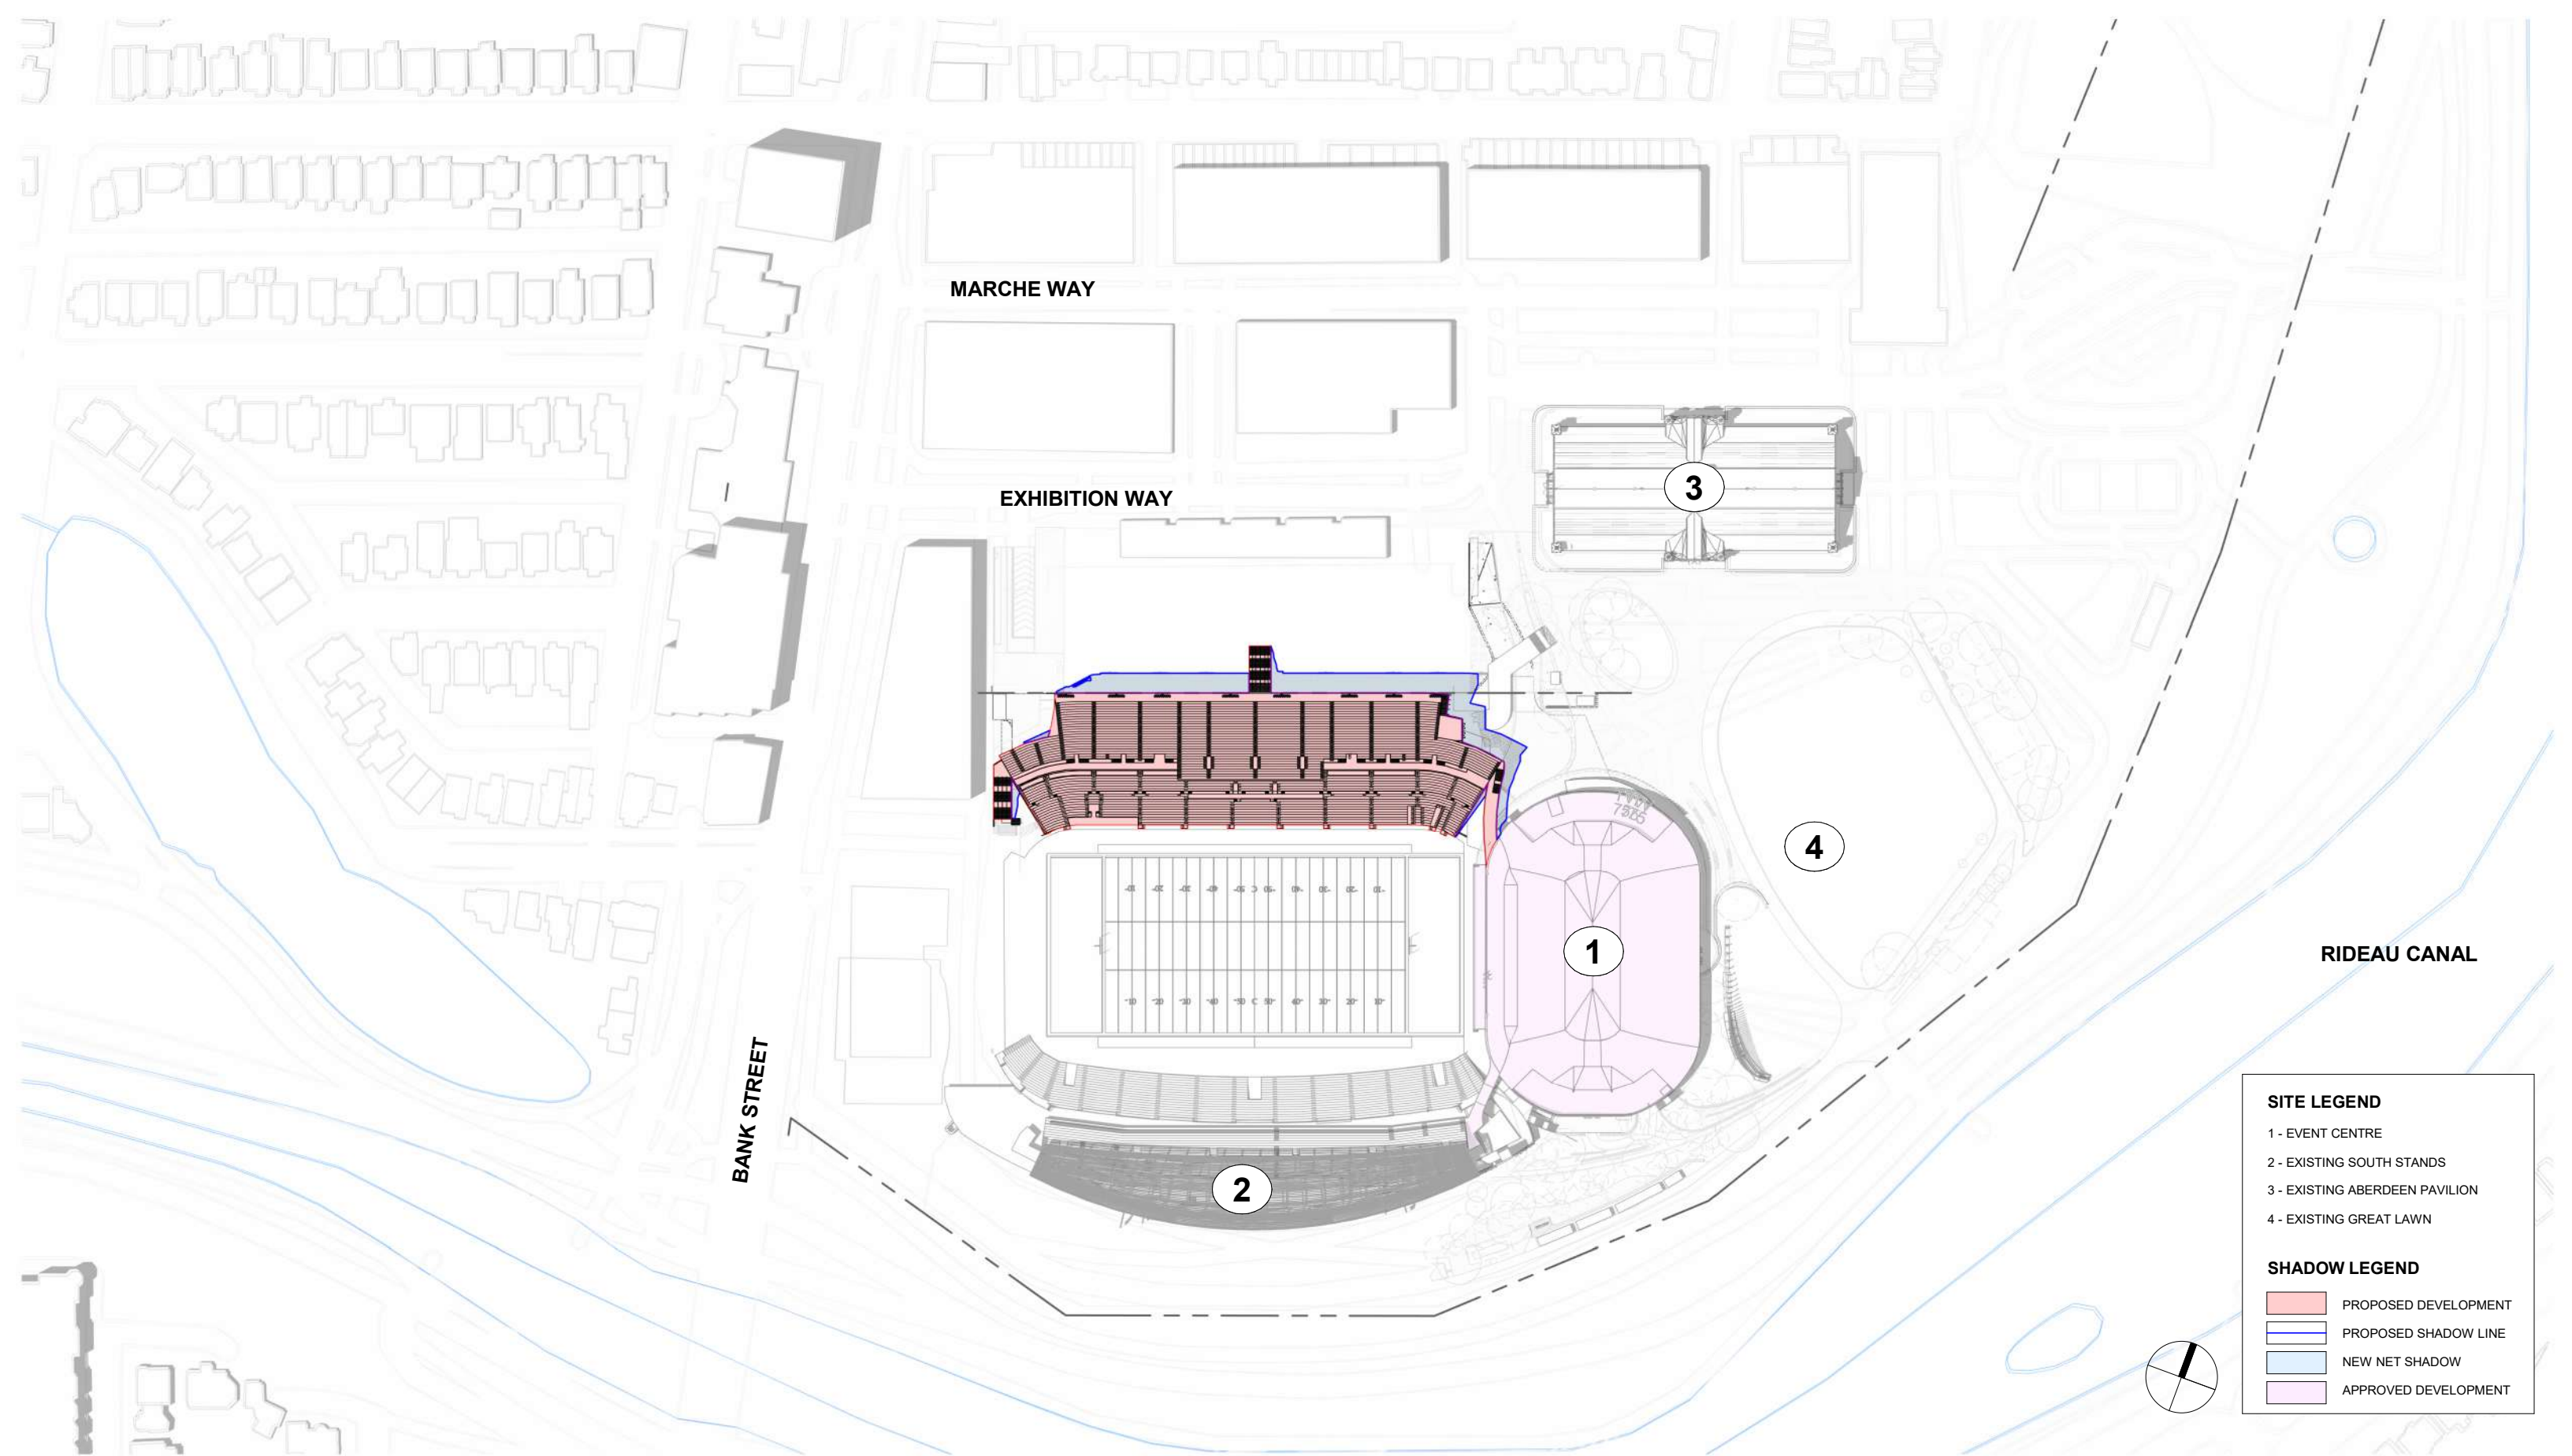

**LANSDOWNE NEW NORTH STANDS
SHADOW STUDY (JUNE 21 - 8 AM)**

SITE LEGEND	
1	- EVENT CENTRE
2	- EXISTING SOUTH STANDS
3	- EXISTING ABERDEEN PAVILION
4	- EXISTING GREAT LAWN
SHADOW LEGEND	
■	PROPOSED DEVELOPMENT
■	PROPOSED SHADOW LINE
■	NEW NET SHADOW
■	APPROVED DEVELOPMENT

**LANSDOWNE NEW NORTH STANDS
SHADOW STUDY (JUNE 21 - 10 AM)**

SITE LEGEND

- 1 - EVENT CENTRE
- 2 - EXISTING SOUTH STANDS
- 3 - EXISTING ABERDEEN PAVILION
- 4 - EXISTING GREAT LAWN

SHADOW LEGEND

- PROPOSED DEVELOPMENT
- PROPOSED SHADOW LINE
- NEW NET SHADOW
- APPROVED DEVELOPMENT

**LANSDOWNE NEW NORTH STANDS
SHADOW STUDY (JUNE 21 - 12 PM)**

SITE LEGEND	
1	- EVENT CENTRE
2	- EXISTING SOUTH STANDS
3	- EXISTING ABERDEEN PAVILION
4	- EXISTING GREAT LAWN
SHADOW LEGEND	
■	PROPOSED DEVELOPMENT
■	PROPOSED SHADOW LINE
■	NEW NET SHADOW
■	APPROVED DEVELOPMENT

SITE LEGEND

- 1 - EVENT CENTRE
- 2 - EXISTING SOUTH STANDS
- 3 - EXISTING ABERDEEN PAVILION
- 4 - EXISTING GREAT LAWN

SHADOW LEGEND

- PROPOSED DEVELOPMENT
- PROPOSED SHADOW LINE
- NEW NET SHADOW
- APPROVED DEVELOPMENT