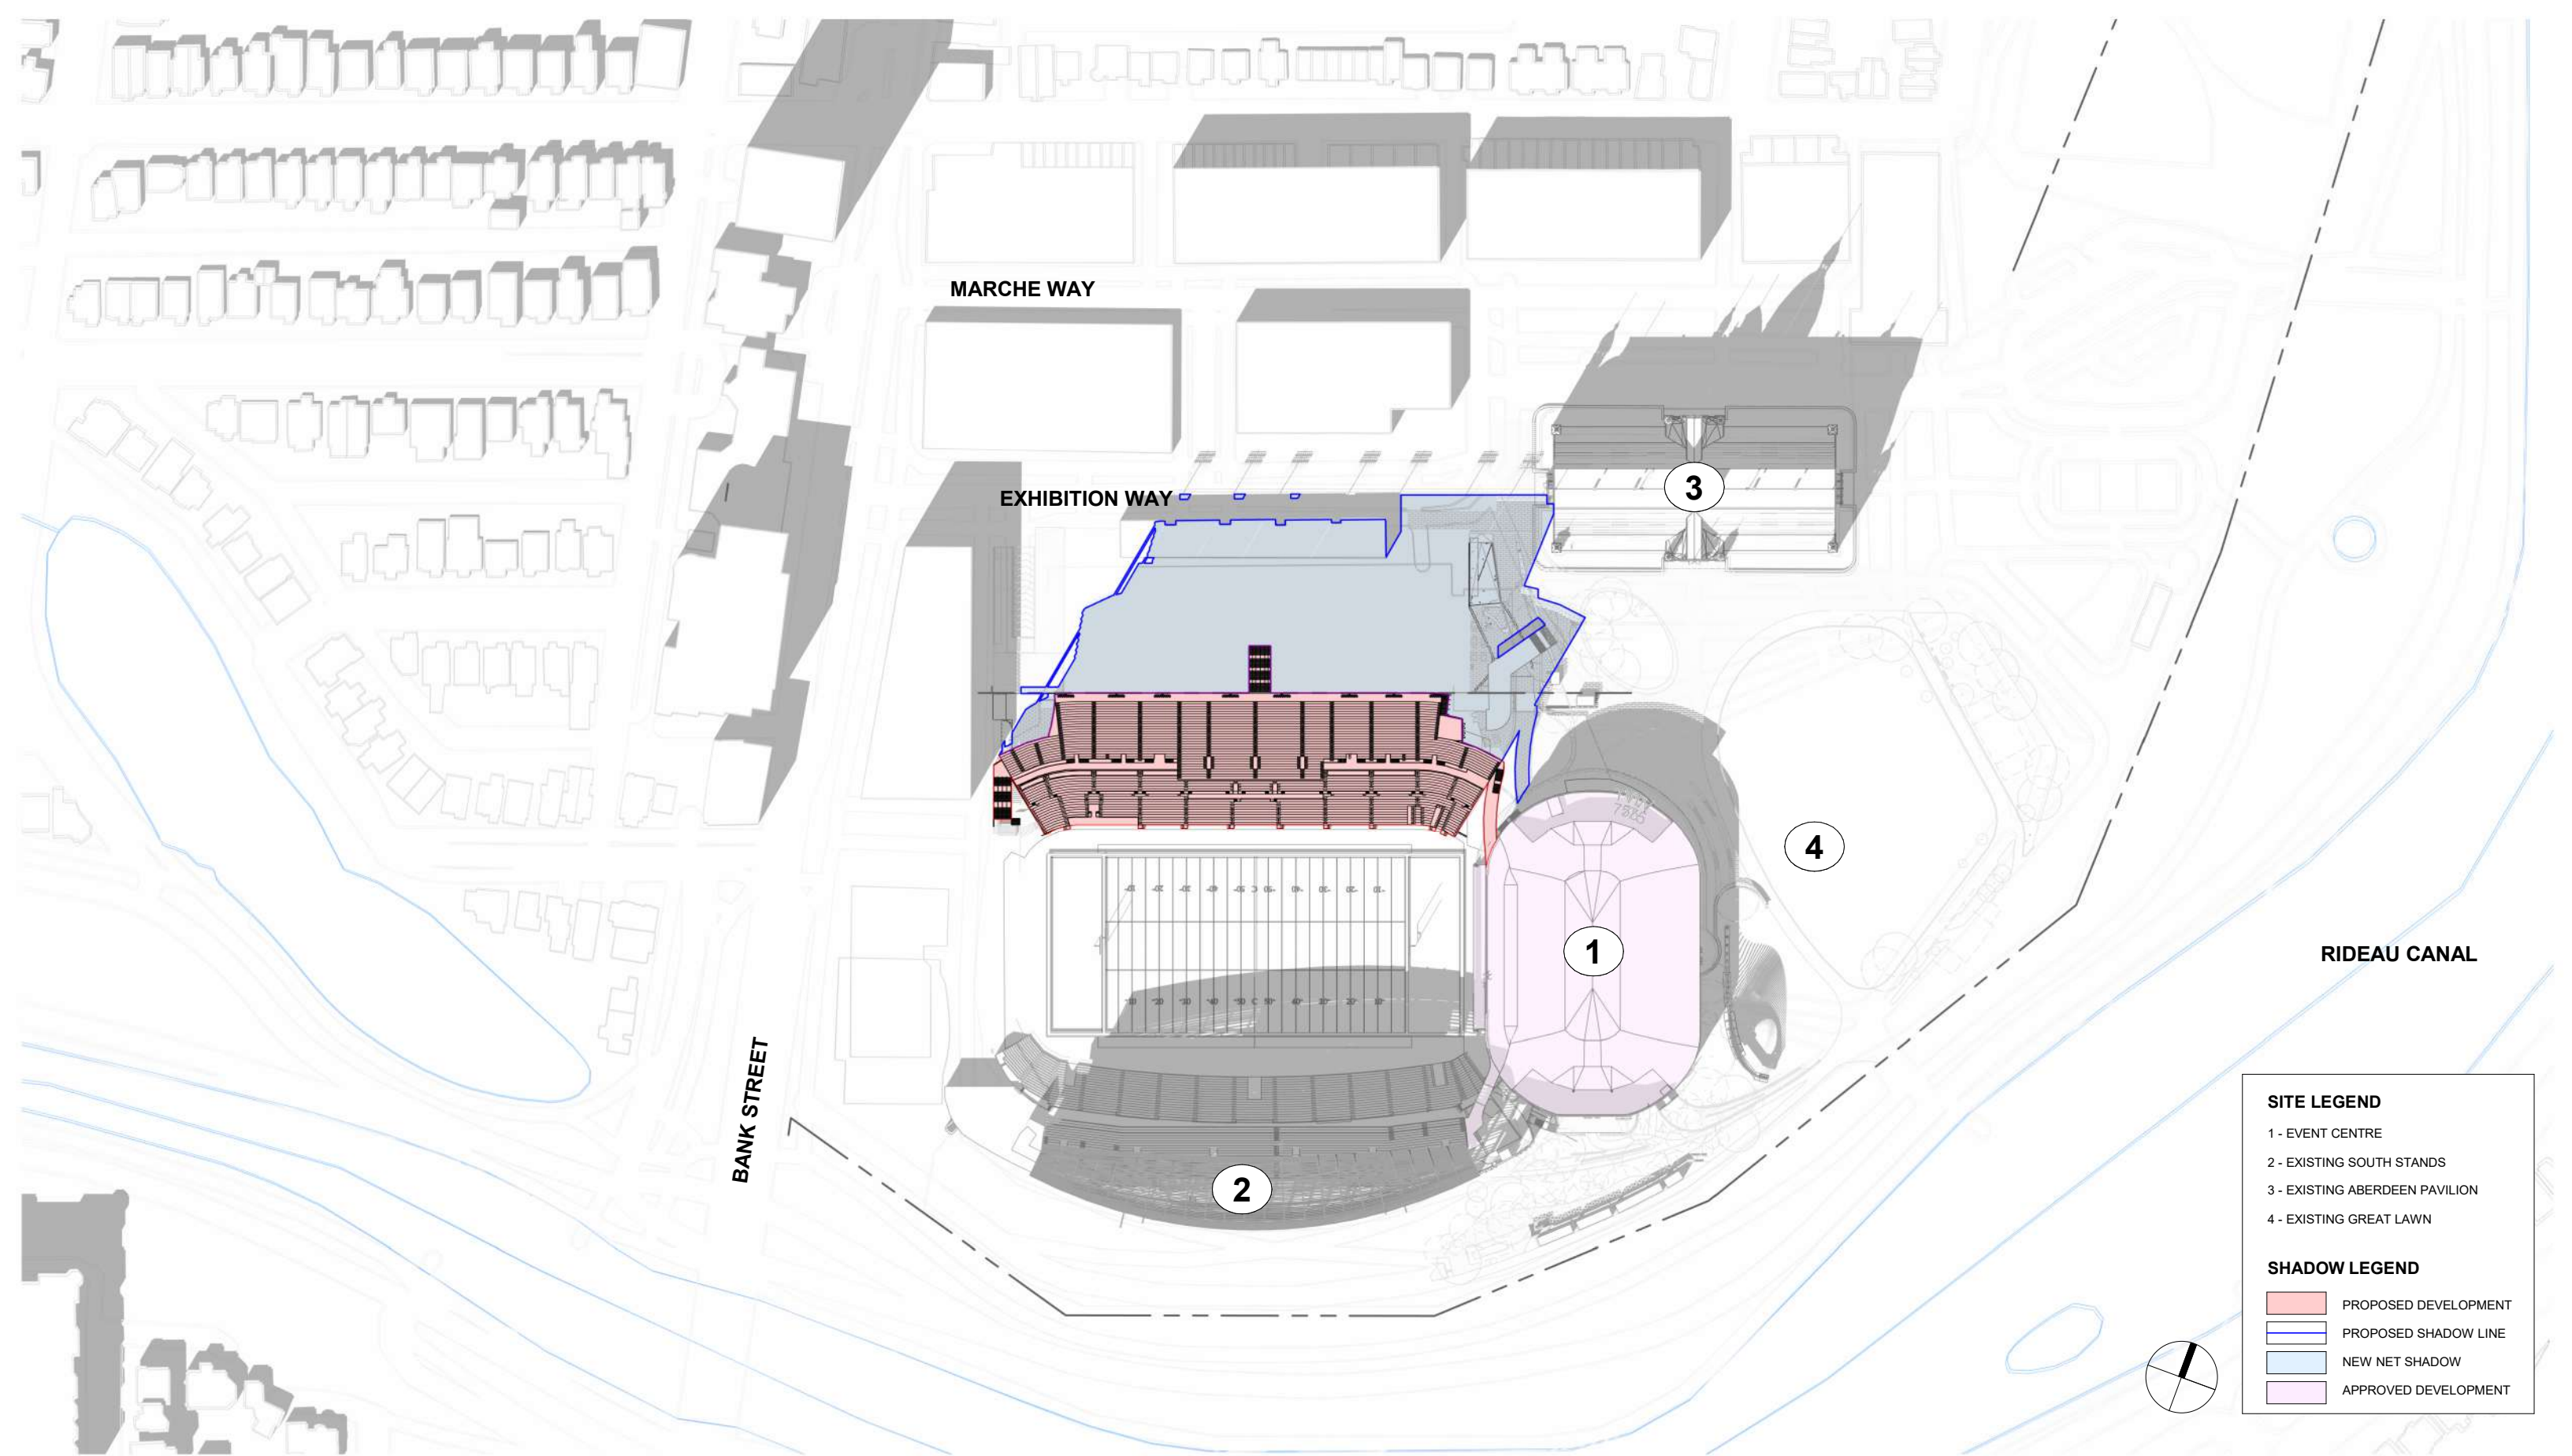

SITE LEGEND	
1	- EVENT CENTRE
2	- EXISTING SOUTH STANDS
3	- EXISTING ABERDEEN PAVILION
4	- EXISTING GREAT LAWN
SHADOW LEGEND	
■	PROPOSED DEVELOPMENT
—	PROPOSED SHADOW LINE
■	NEW NET SHADOW
■	APPROVED DEVELOPMENT

**LANSDOWNE NEW NORTH STANDS
SHADOW STUDY (SEPT 21 - 6 PM)**

**LANSDOWNE NEW NORTH STANDS
 SHADOW STUDY (DEC 21 - 9 AM)**

**LANSDOWNE NEW NORTH STANDS
SHADOW STUDY (DEC 21 - 11 AM)**

SCALE: 1 : 2000

DATE: 10/02/24

**LANSDOWNE NEW NORTH STANDS
SHADOW STUDY (DEC 21 - 1 PM)**

SITE LEGEND	
1	- EVENT CENTRE
2	- EXISTING SOUTH STANDS
3	- EXISTING ABERDEEN PAVILION
4	- EXISTING GREAT LAWN

SHADOW LEGEND	
■	PROPOSED DEVELOPMENT
■	PROPOSED SHADOW LINE
■	NEW NET SHADOW
■	APPROVED DEVELOPMENT

**LANSDOWNE NEW NORTH STANDS
SHADOW STUDY (DEC 21 - 3 PM)**

SITE LEGEND	
1	- EVENT CENTRE
2	- EXISTING SOUTH STANDS
3	- EXISTING ABERDEEN PAVILION
4	- EXISTING GREAT LAWN
SHADOW LEGEND	
■	PROPOSED DEVELOPMENT
■	PROPOSED SHADOW LINE
■	NEW NET SHADOW
■	APPROVED DEVELOPMENT