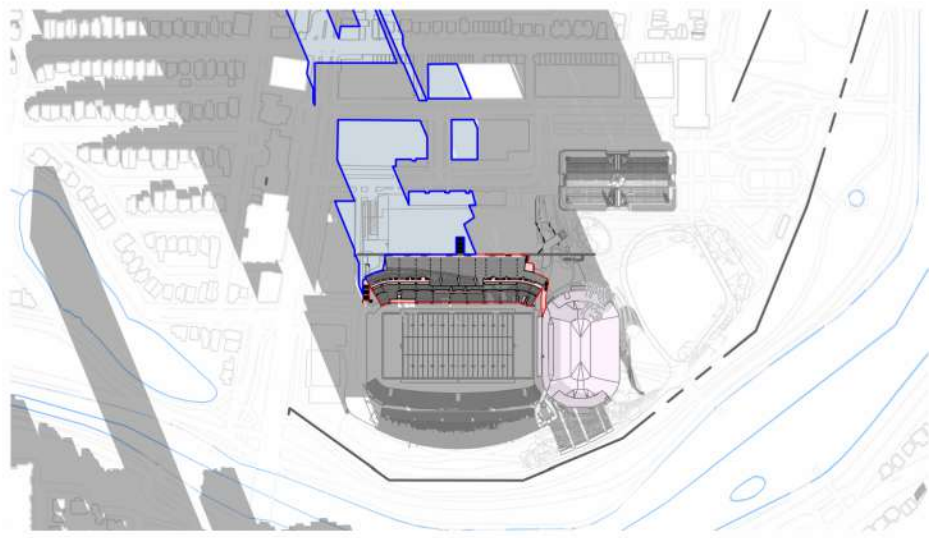

8 AM

10 AM

12 PM

2 PM

4 PM

6 PM

8 PM

SHADOW LEGEND	
■	PROPOSED DEVELOPMENT
■	PROPOSED SHADOW LINE
■	NEW NET SHADOW
■	APPROVED DEVELOPMENT

8 AM

10 AM

12 PM

2 PM

4 PM

6 PM

SHADOW LEGEND	
■	PROPOSED DEVELOPMENT
■	PROPOSED SHADOW LINE
■	NEW NET SHADOW
■	APPROVED DEVELOPMENT

**LANSDOWNE NEW NORTH STANDS
 SHADOW STUDY (SEPT 21)**

9 AM

11 AM

1 PM

3 PM

SHADOW LEGEND	
	PROPOSED DEVELOPMENT
	PROPOSED SHADOW LINE
	NEW NET SHADOW
	APPROVED DEVELOPMENT

**LANSDOWNE NEW NORTH STANDS
 SHADOW STUDY (DEC 21)**