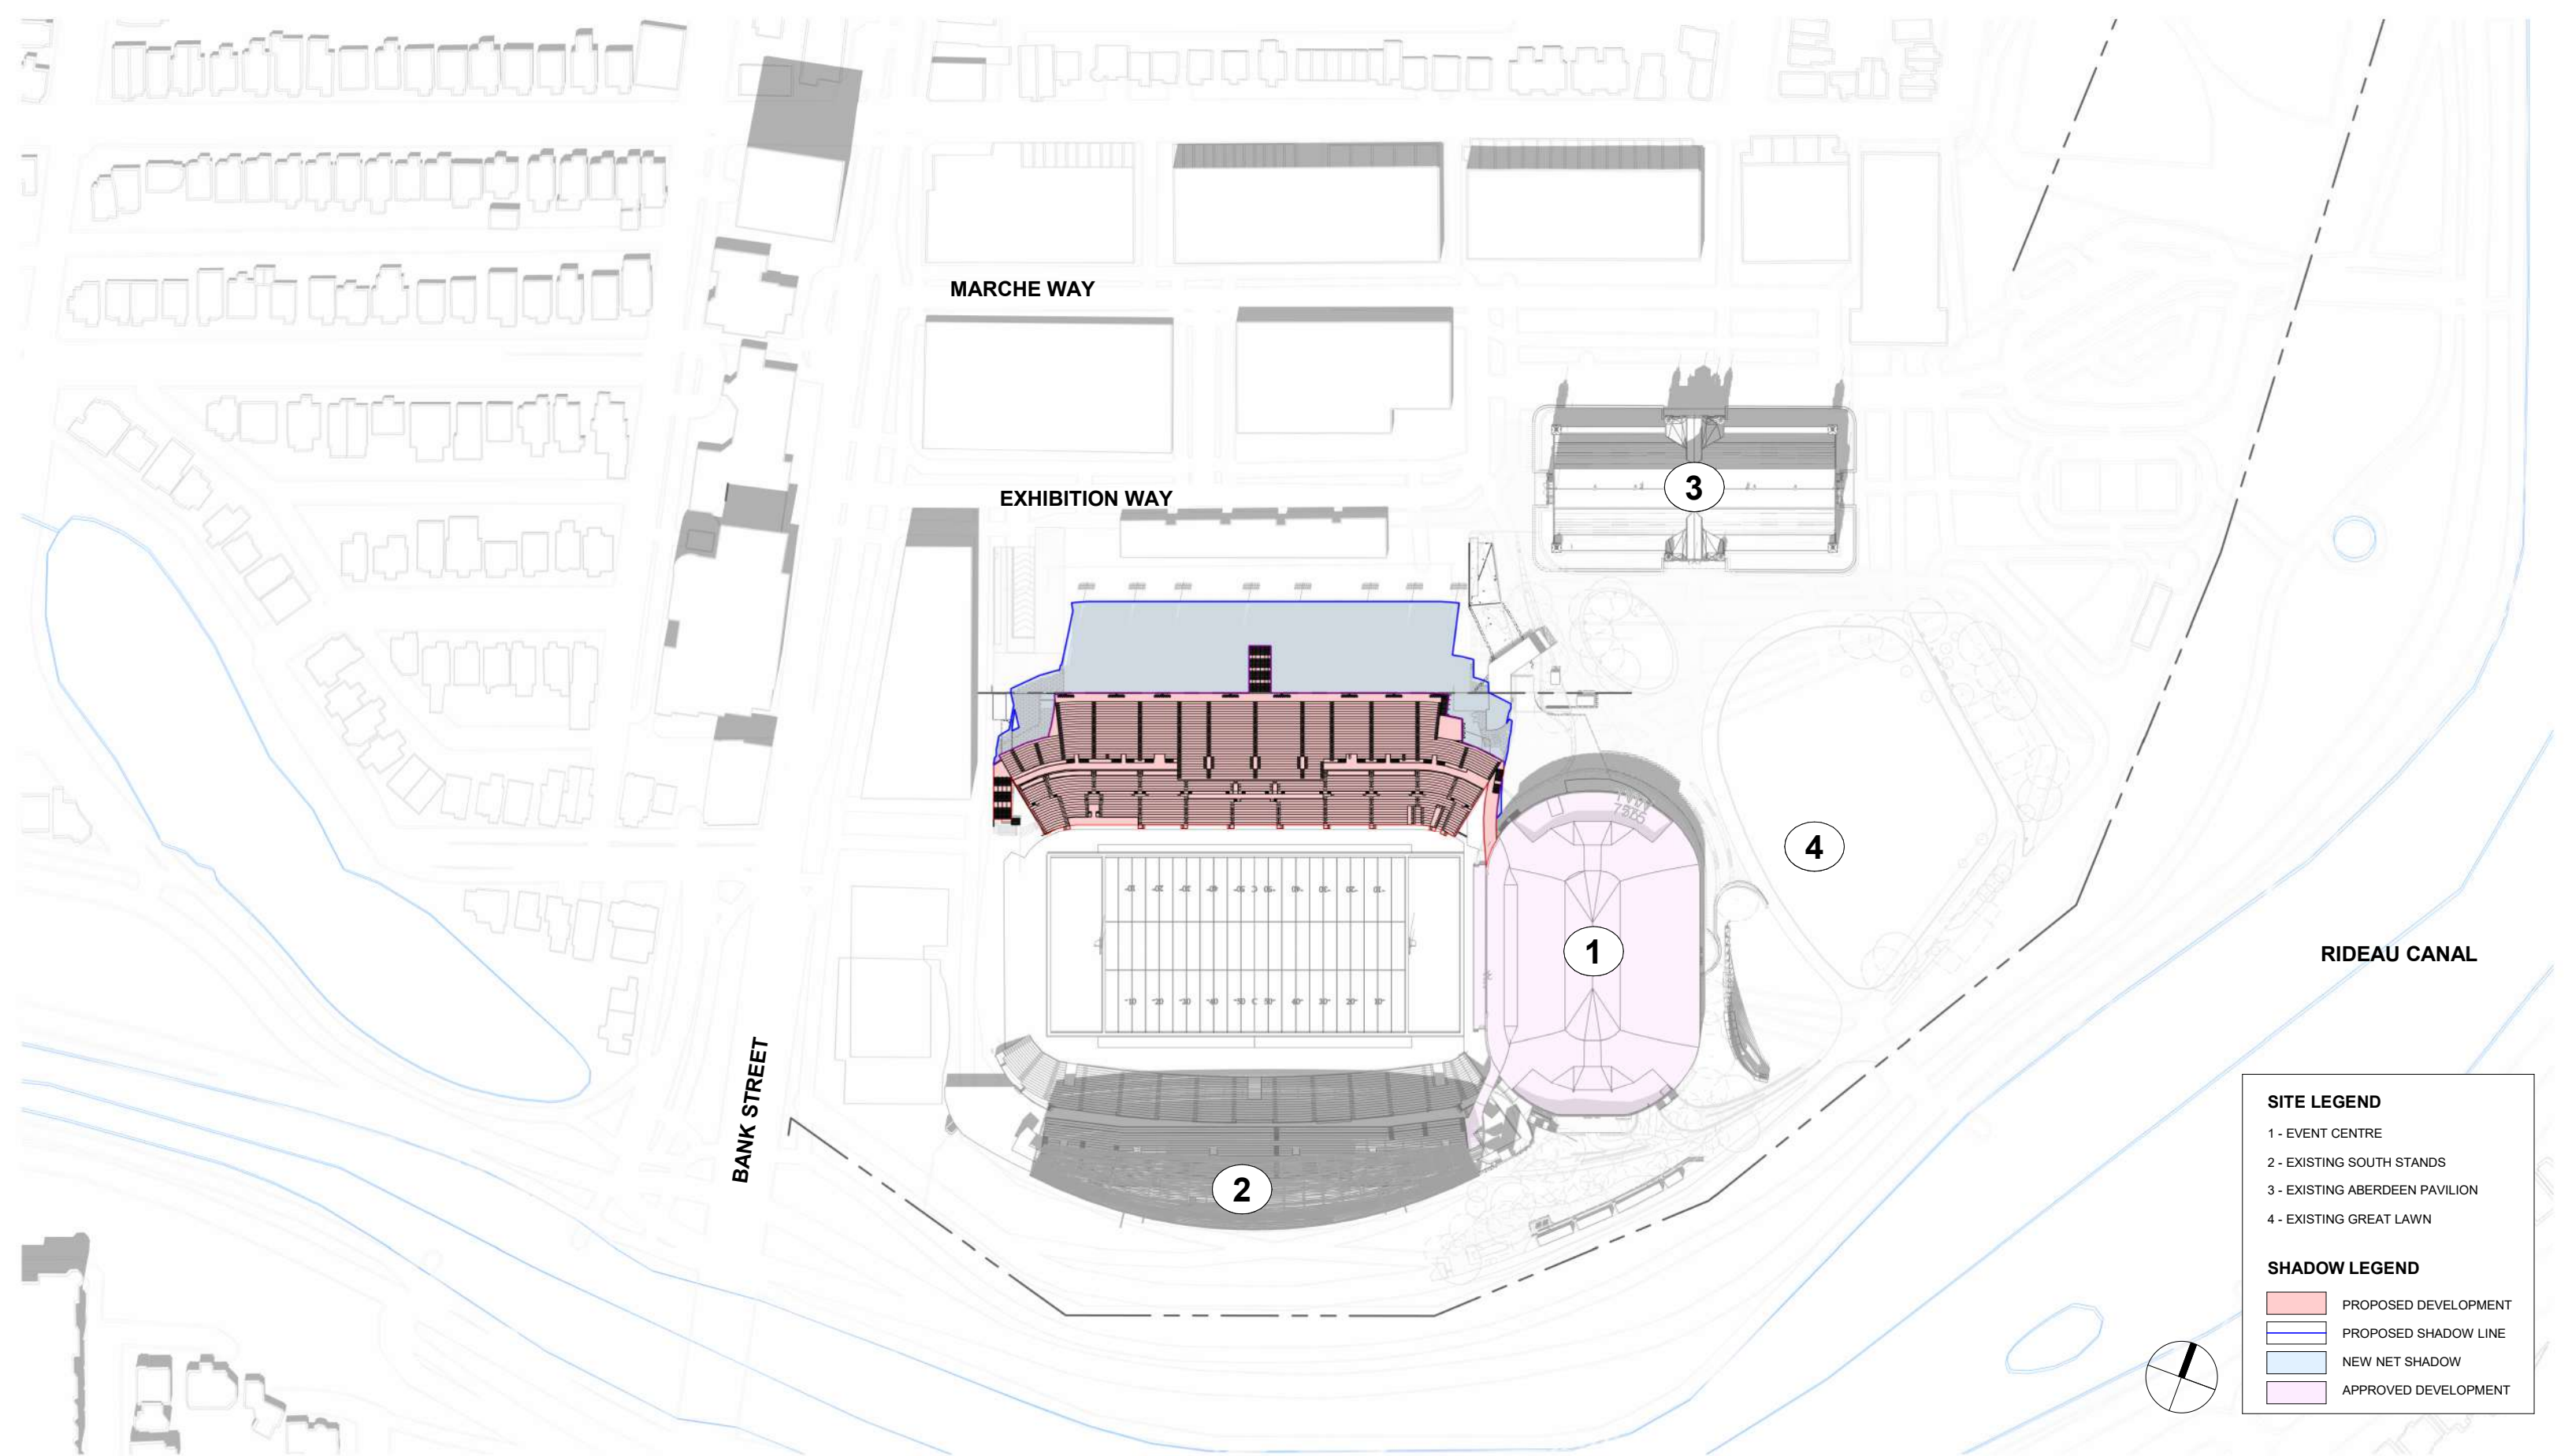

**LANSDOWNE NEW NORTH STANDS
SHADOW STUDY (JUNE 21 - 8 PM)**

SITE LEGEND

- 1 - EVENT CENTRE
- 2 - EXISTING SOUTH STANDS
- 3 - EXISTING ABERDEEN PAVILION
- 4 - EXISTING GREAT LAWN

SHADOW LEGEND

- PROPOSED DEVELOPMENT
- PROPOSED SHADOW LINE
- NEW NET SHADOW
- APPROVED DEVELOPMENT

**LANSDOWNE NEW NORTH STANDS
SHADOW STUDY (SEPT 21 - 8 AM)**

SITE LEGEND	
1 - EVENT CENTRE	
2 - EXISTING SOUTH STANDS	
3 - EXISTING ABERDEEN PAVILION	
4 - EXISTING GREAT LAWN	
SHADOW LEGEND	
■	PROPOSED DEVELOPMENT
■	PROPOSED SHADOW LINE
■	NEW NET SHADOW
■	APPROVED DEVELOPMENT

**LANSDOWNE NEW NORTH STANDS
SHADOW STUDY (SEPT 21 - 10 AM)**

SITE LEGEND	
1	- EVENT CENTRE
2	- EXISTING SOUTH STANDS
3	- EXISTING ABERDEEN PAVILION
4	- EXISTING GREAT LAWN
SHADOW LEGEND	
■	PROPOSED DEVELOPMENT
■	PROPOSED SHADOW LINE
■	NEW NET SHADOW
■	APPROVED DEVELOPMENT

**LANSDOWNE NEW NORTH STANDS
SHADOW STUDY (SEPT 21 - 12 PM)**

SITE LEGEND	
1 -	EVENT CENTRE
2 -	EXISTING SOUTH STANDS
3 -	EXISTING ABERDEEN PAVILION
4 -	EXISTING GREAT LAWN
SHADOW LEGEND	
■	PROPOSED DEVELOPMENT
■	PROPOSED SHADOW LINE
■	NEW NET SHADOW
■	APPROVED DEVELOPMENT