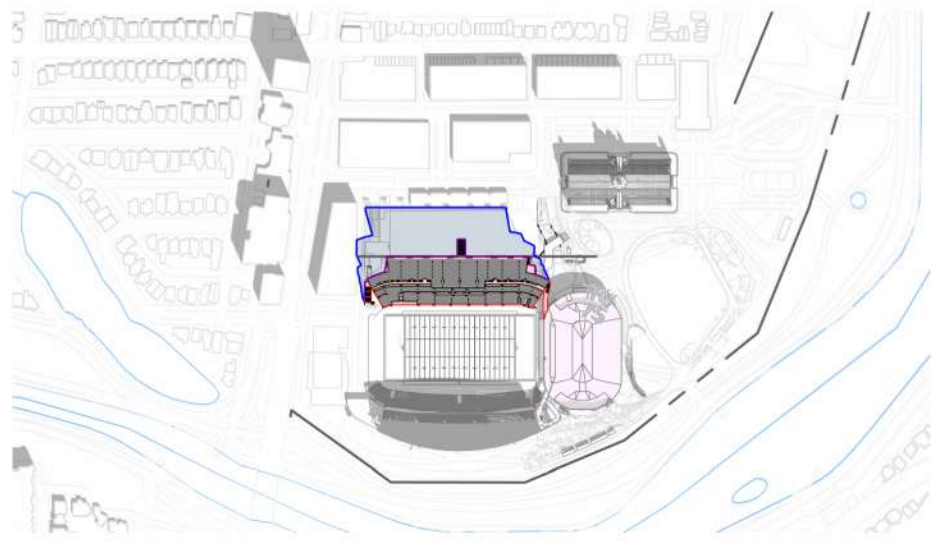

**LANSDOWNE NEW NORTH STANDS
SHADOW STUDY (DEC 21 - 3 PM)**

SITE LEGEND	
1	- EVENT CENTRE
2	- EXISTING SOUTH STANDS
3	- EXISTING ABERDEEN PAVILION
4	- EXISTING GREAT LAWN
SHADOW LEGEND	
■	PROPOSED DEVELOPMENT
■	PROPOSED SHADOW LINE
■	NEW NET SHADOW
■	APPROVED DEVELOPMENT

8 AM

10 AM

12 PM

2 PM

4 PM

6 PM

8 PM

SHADOW LEGEND	
■	PROPOSED DEVELOPMENT
■	PROPOSED SHADOW LINE
■	NEW NET SHADOW
■	APPROVED DEVELOPMENT

8 AM

10 AM

12 PM

2 PM

4 PM

6 PM

SHADOW LEGEND	
■	PROPOSED DEVELOPMENT
■	PROPOSED SHADOW LINE
■	NEW NET SHADOW
■	APPROVED DEVELOPMENT

**LANSDOWNE NEW NORTH STANDS
 SHADOW STUDY (SEPT 21)**

9 AM

11 AM

1 PM

3 PM

SHADOW LEGEND	
	PROPOSED DEVELOPMENT
	PROPOSED SHADOW LINE
	NEW NET SHADOW
	APPROVED DEVELOPMENT

**LANSDOWNE NEW NORTH STANDS
 SHADOW STUDY (DEC 21)**