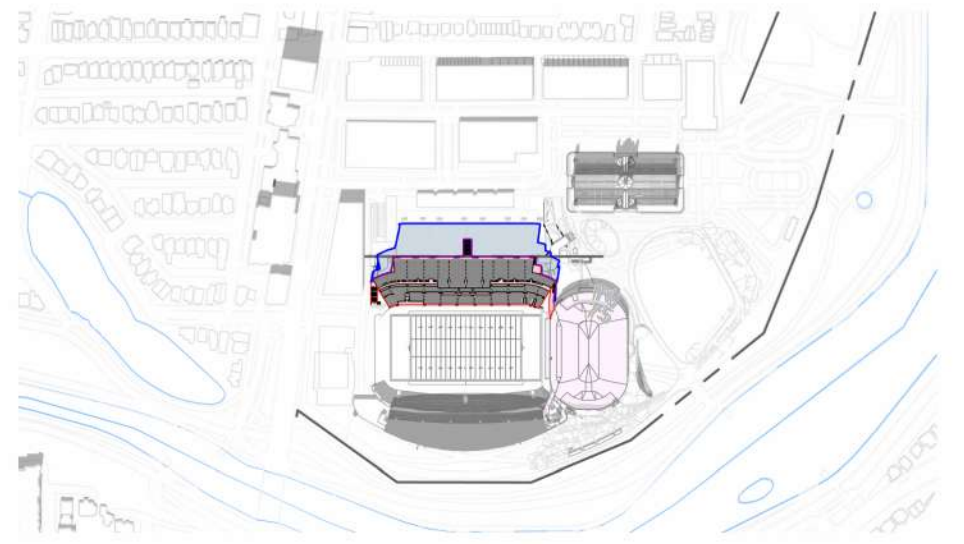

**LANSDOWNE NEW NORTH STANDS
SHADOW STUDY (DEC 21 - 3 PM)**

SITE LEGEND	
1	- EVENT CENTRE
2	- EXISTING SOUTH STANDS
3	- EXISTING ABERDEEN PAVILION
4	- EXISTING GREAT LAWN
SHADOW LEGEND	
■	PROPOSED DEVELOPMENT
■	PROPOSED SHADOW LINE
■	NEW NET SHADOW
■	APPROVED DEVELOPMENT

8 AM

10 AM

12 PM

2 PM

4 PM

6 PM

8 PM

SHADOW LEGEND	
■	PROPOSED DEVELOPMENT
■	PROPOSED SHADOW LINE
■	NEW NET SHADOW
■	APPROVED DEVELOPMENT

8 AM

10 AM

12 PM

2 PM

4 PM

6 PM

SHADOW LEGEND	
■	PROPOSED DEVELOPMENT
■	PROPOSED SHADOW LINE
■	NEW NET SHADOW
■	APPROVED DEVELOPMENT

**LANSDOWNE NEW NORTH STANDS
 SHADOW STUDY (SEPT 21)**

9 AM

11 AM

1 PM

3 PM

SHADOW LEGEND	
	PROPOSED DEVELOPMENT
	PROPOSED SHADOW LINE
	NEW NET SHADOW
	APPROVED DEVELOPMENT

**LANSDOWNE NEW NORTH STANDS
 SHADOW STUDY (DEC 21)**