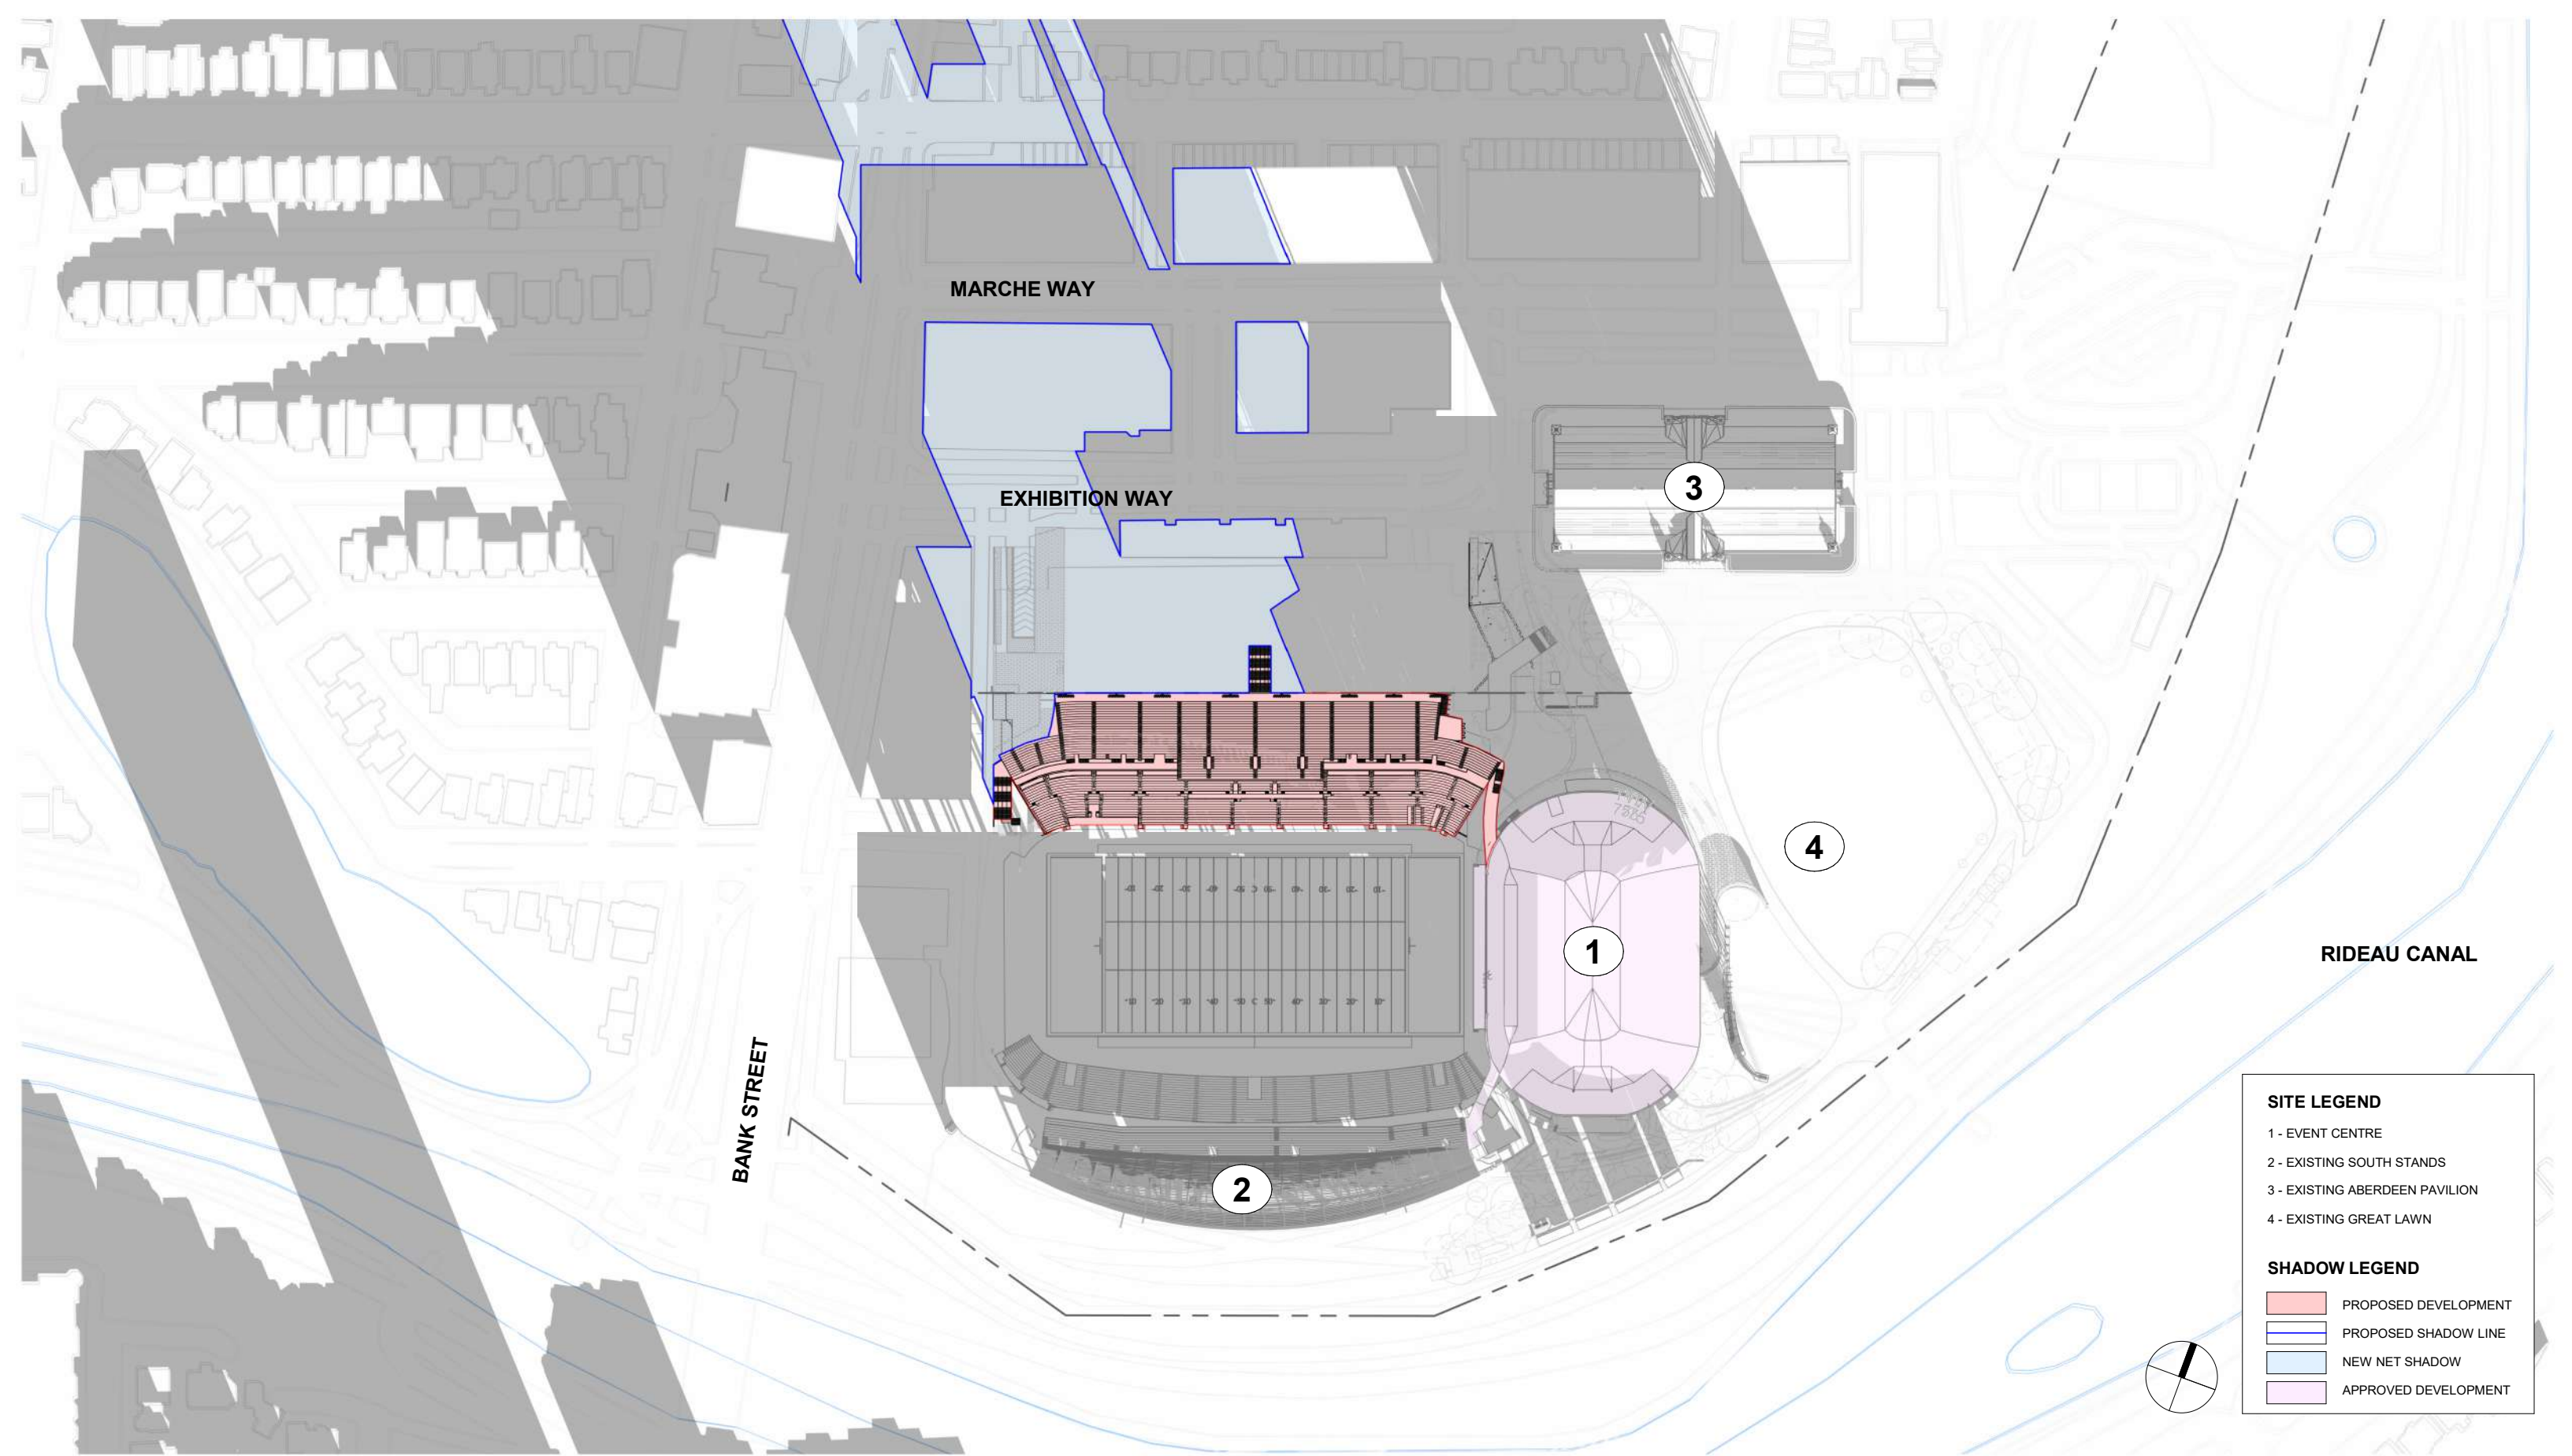

**LANSDOWNE NEW NORTH STANDS
SHADOW STUDY (DEC 21 - 9 AM)**