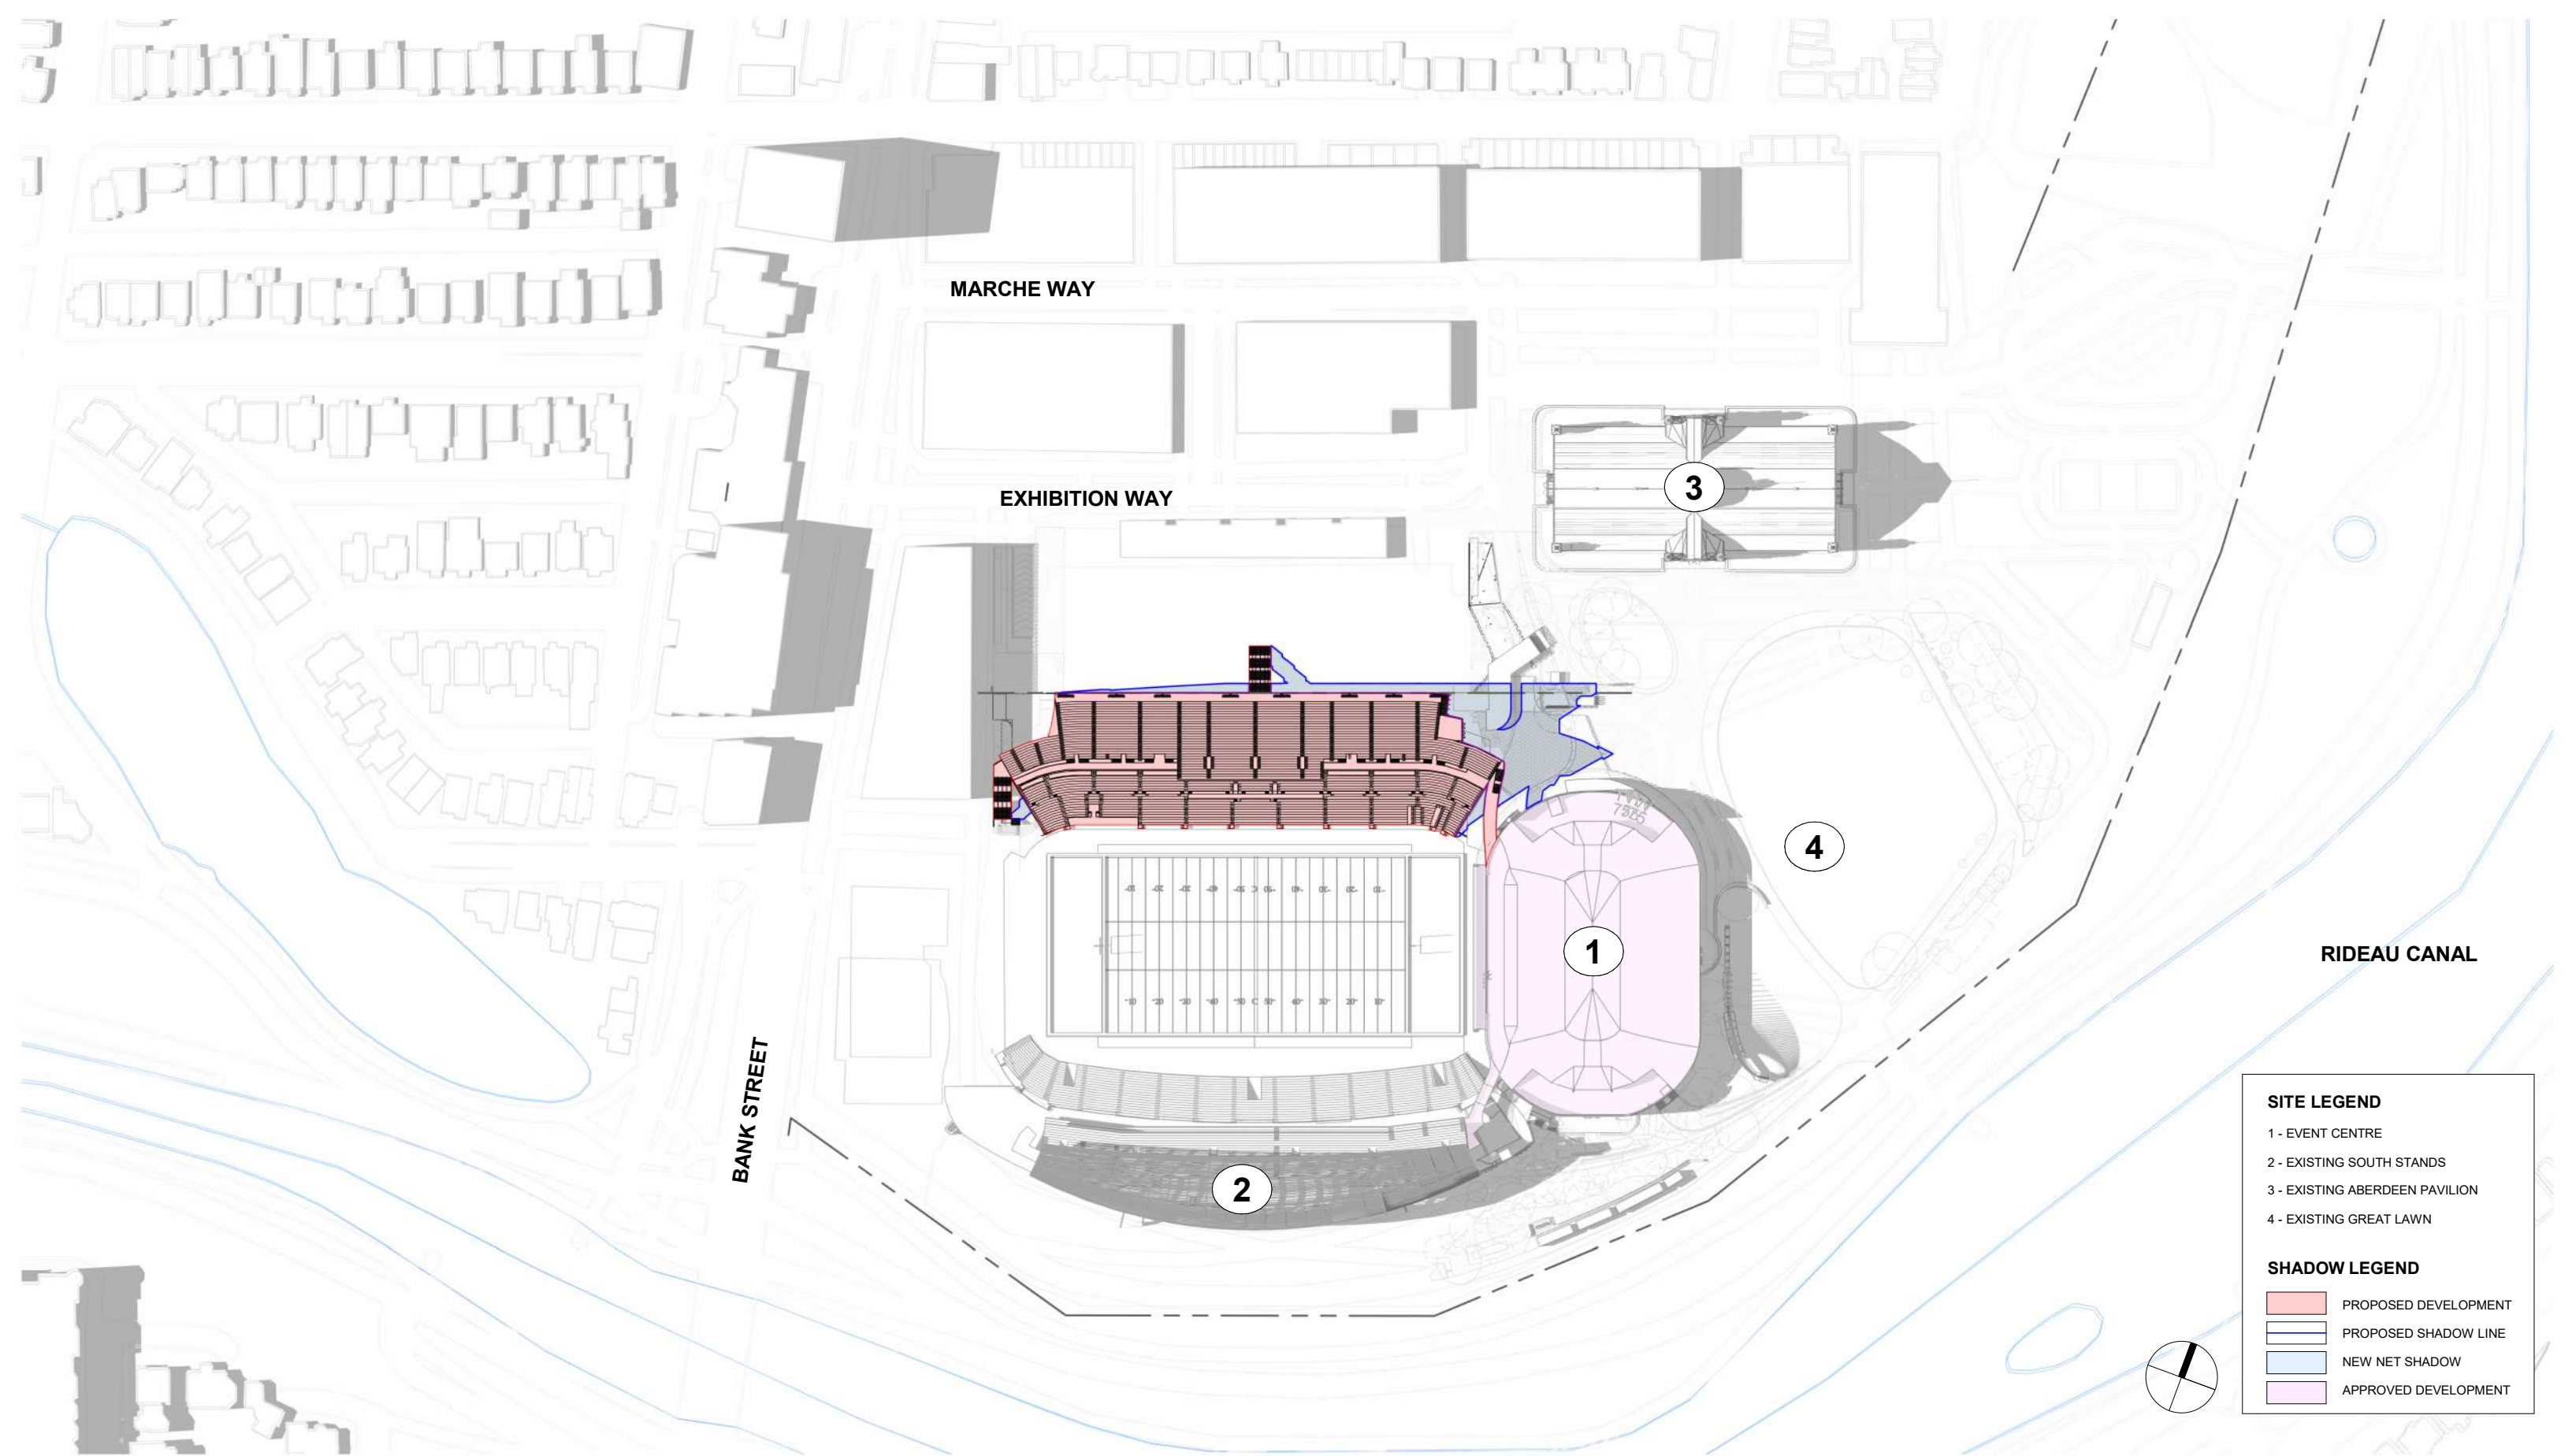

**LANSDOWNE NEW NORTH STANDS
SHADOW STUDY (SEPT 21 - 10 AM)**

SITE LEGEND	
1	- EVENT CENTRE
2	- EXISTING SOUTH STANDS
3	- EXISTING ABERDEEN PAVILION
4	- EXISTING GREAT LAWN
SHADOW LEGEND	
■	PROPOSED DEVELOPMENT
■	PROPOSED SHADOW LINE
■	NEW NET SHADOW
■	APPROVED DEVELOPMENT

**LANSDOWNE NEW NORTH STANDS
SHADOW STUDY (SEPT 21 - 12 PM)**

SITE LEGEND	
1 -	EVENT CENTRE
2 -	EXISTING SOUTH STANDS
3 -	EXISTING ABERDEEN PAVILION
4 -	EXISTING GREAT LAWN
SHADOW LEGEND	
■	PROPOSED DEVELOPMENT
■	PROPOSED SHADOW LINE
■	NEW NET SHADOW
■	APPROVED DEVELOPMENT

**LANSDOWNE NEW NORTH STANDS
SHADOW STUDY (SEPT 21 - 2 PM)**

SITE LEGEND	
1	- EVENT CENTRE
2	- EXISTING SOUTH STANDS
3	- EXISTING ABERDEEN PAVILION
4	- EXISTING GREAT LAWN
SHADOW LEGEND	
■	PROPOSED DEVELOPMENT
■	PROPOSED SHADOW LINE
■	NEW NET SHADOW
■	APPROVED DEVELOPMENT

**LANSDOWNE NEW NORTH STANDS
SHADOW STUDY (SEPT 21 - 4 PM)**

SITE LEGEND

- 1 - EVENT CENTRE
- 2 - EXISTING SOUTH STANDS
- 3 - EXISTING ABERDEEN PAVILION
- 4 - EXISTING GREAT LAWN

SHADOW LEGEND

- PROPOSED DEVELOPMENT
- PROPOSED SHADOW LINE
- NEW NET SHADOW
- APPROVED DEVELOPMENT