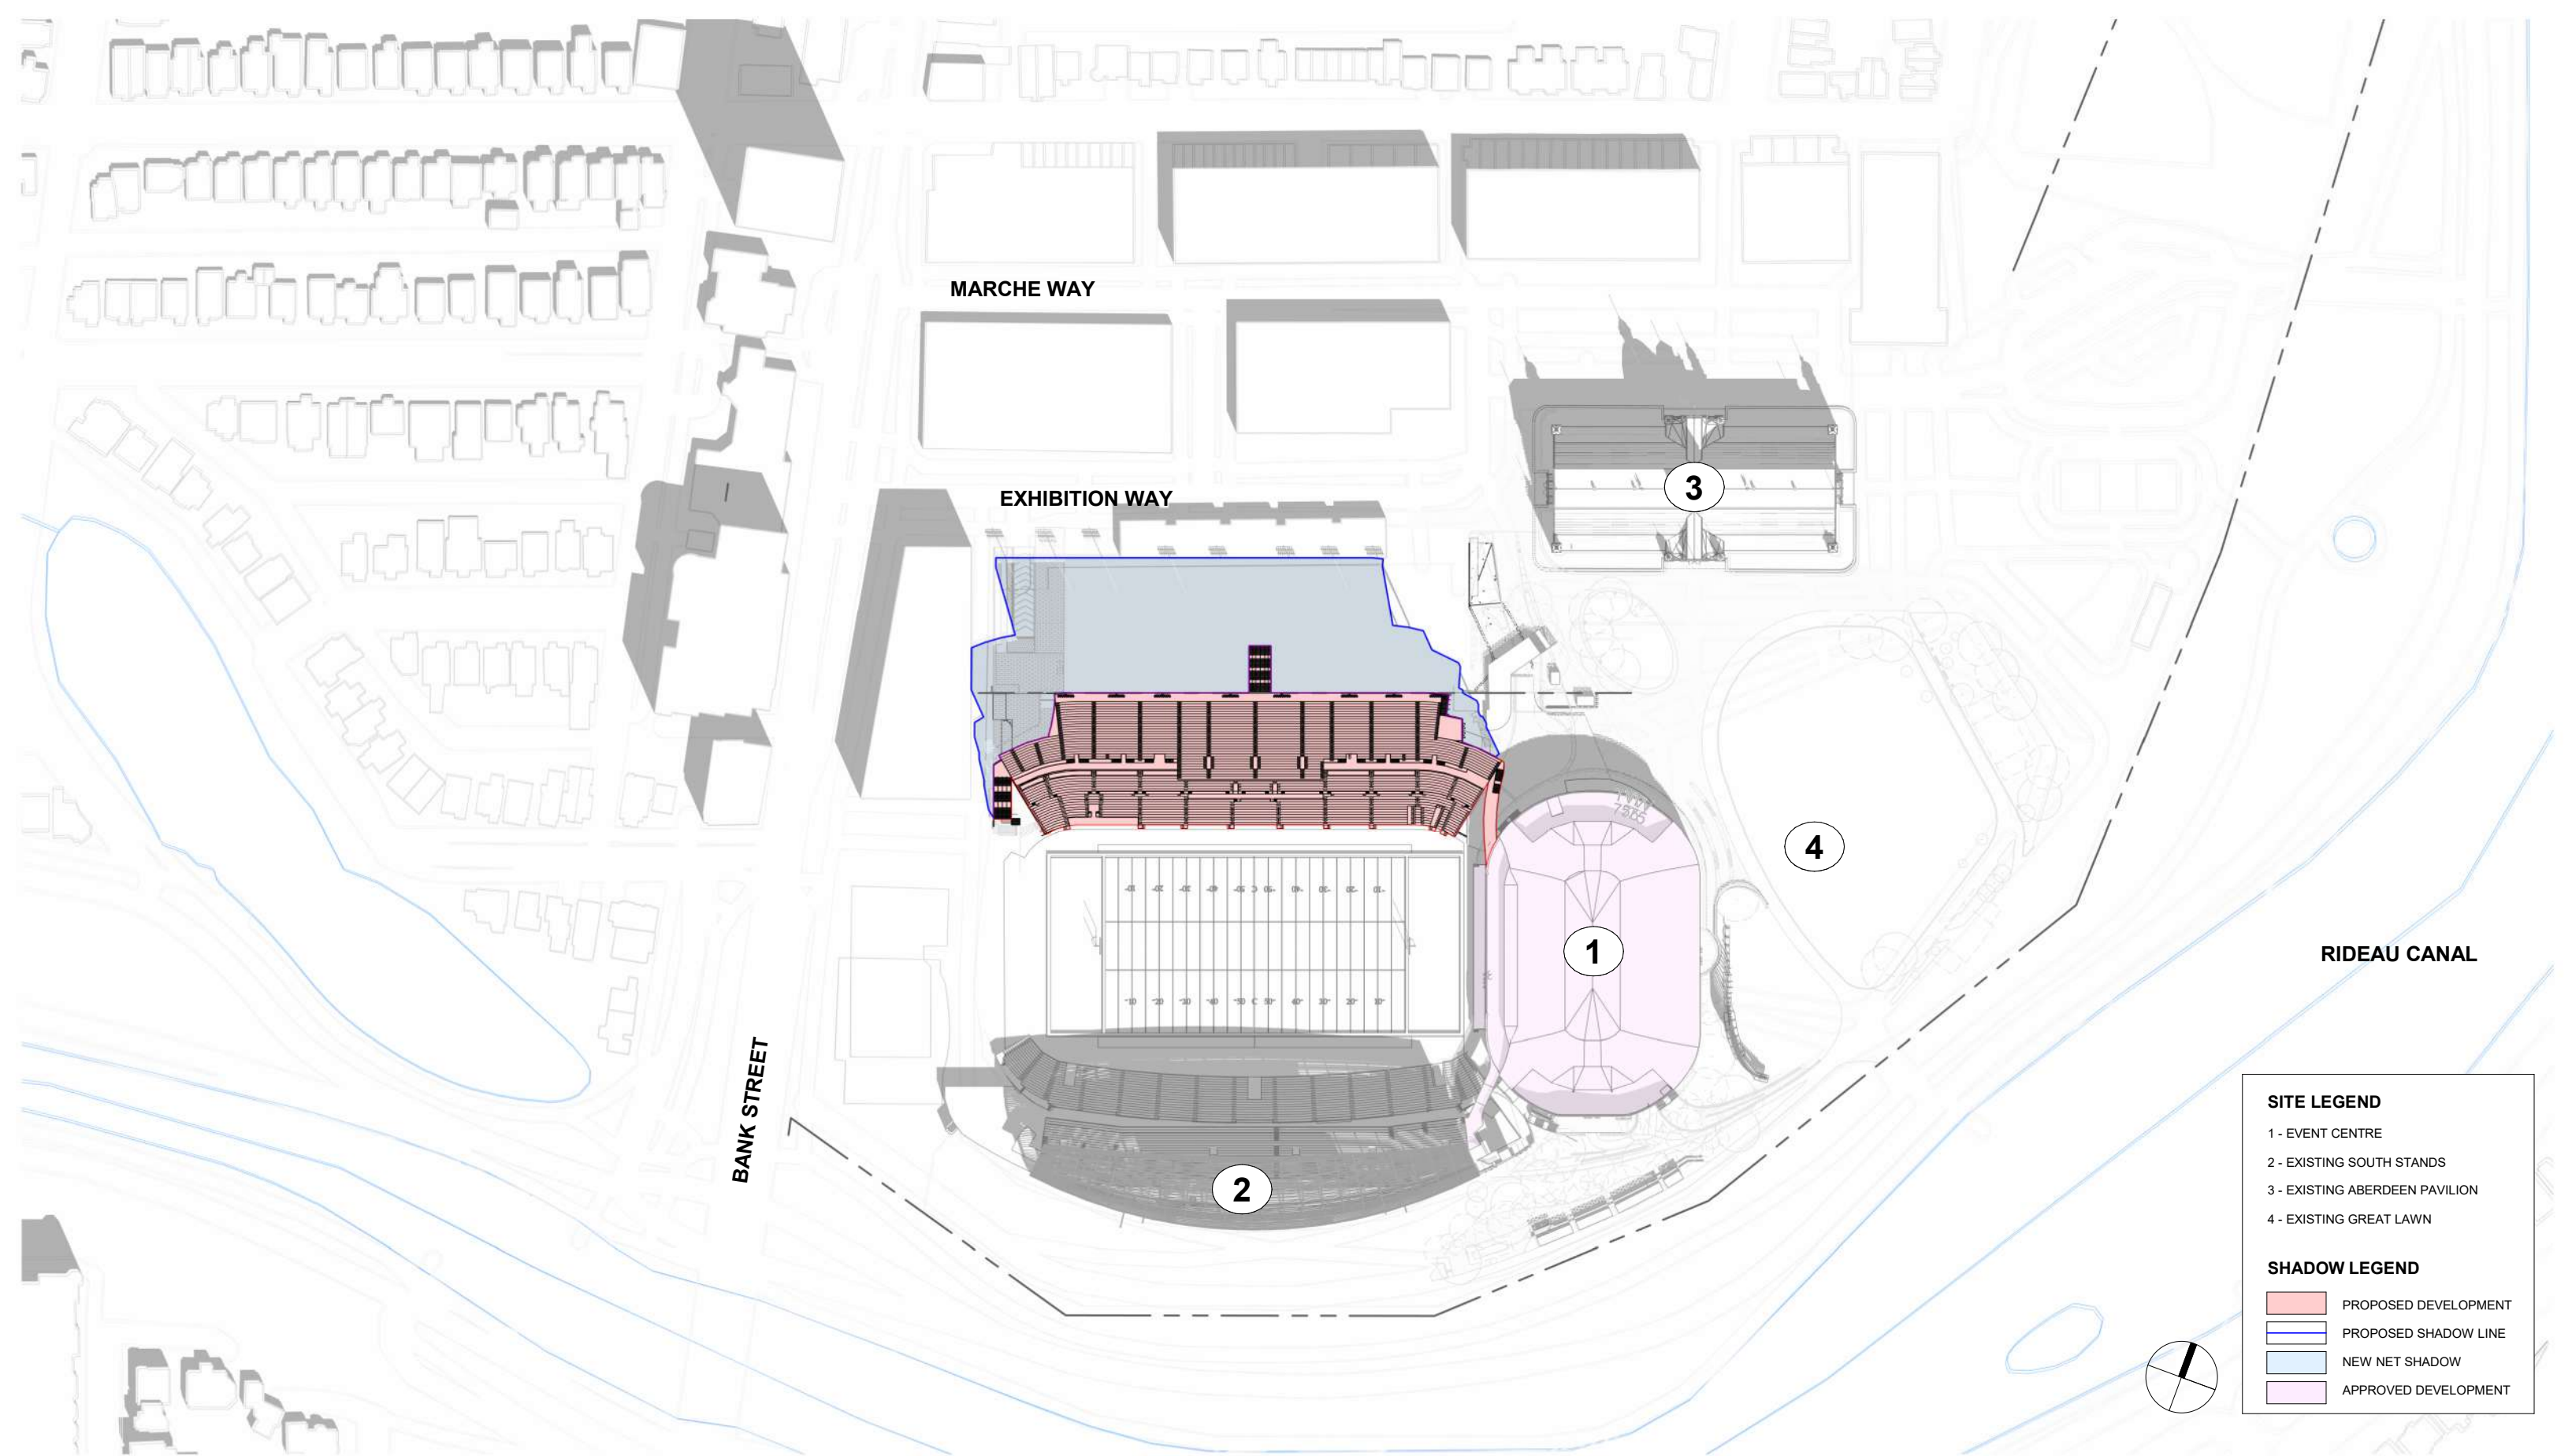

**LANSDOWNE NEW NORTH STANDS
SHADOW STUDY (JUNE 21 - 8 PM)**

SITE LEGEND

- 1 - EVENT CENTRE
- 2 - EXISTING SOUTH STANDS
- 3 - EXISTING ABERDEEN PAVILION
- 4 - EXISTING GREAT LAWN

SHADOW LEGEND

- PROPOSED DEVELOPMENT
- PROPOSED SHADOW LINE
- NEW NET SHADOW
- APPROVED DEVELOPMENT

**LANSDOWNE NEW NORTH STANDS
SHADOW STUDY (SEPT 21 - 8 AM)**

SITE LEGEND	
1 - EVENT CENTRE	
2 - EXISTING SOUTH STANDS	
3 - EXISTING ABERDEEN PAVILION	
4 - EXISTING GREAT LAWN	
SHADOW LEGEND	
■	PROPOSED DEVELOPMENT
■	PROPOSED SHADOW LINE
■	NEW NET SHADOW
■	APPROVED DEVELOPMENT

**LANSDOWNE NEW NORTH STANDS
SHADOW STUDY (SEPT 21 - 10 AM)**

SITE LEGEND	
1	- EVENT CENTRE
2	- EXISTING SOUTH STANDS
3	- EXISTING ABERDEEN PAVILION
4	- EXISTING GREAT LAWN
SHADOW LEGEND	
■	PROPOSED DEVELOPMENT
■	PROPOSED SHADOW LINE
■	NEW NET SHADOW
■	APPROVED DEVELOPMENT

**LANSDOWNE NEW NORTH STANDS
SHADOW STUDY (SEPT 21 - 12 PM)**

SITE LEGEND	
1 -	EVENT CENTRE
2 -	EXISTING SOUTH STANDS
3 -	EXISTING ABERDEEN PAVILION
4 -	EXISTING GREAT LAWN
SHADOW LEGEND	
■	PROPOSED DEVELOPMENT
■	PROPOSED SHADOW LINE
■	NEW NET SHADOW
■	APPROVED DEVELOPMENT