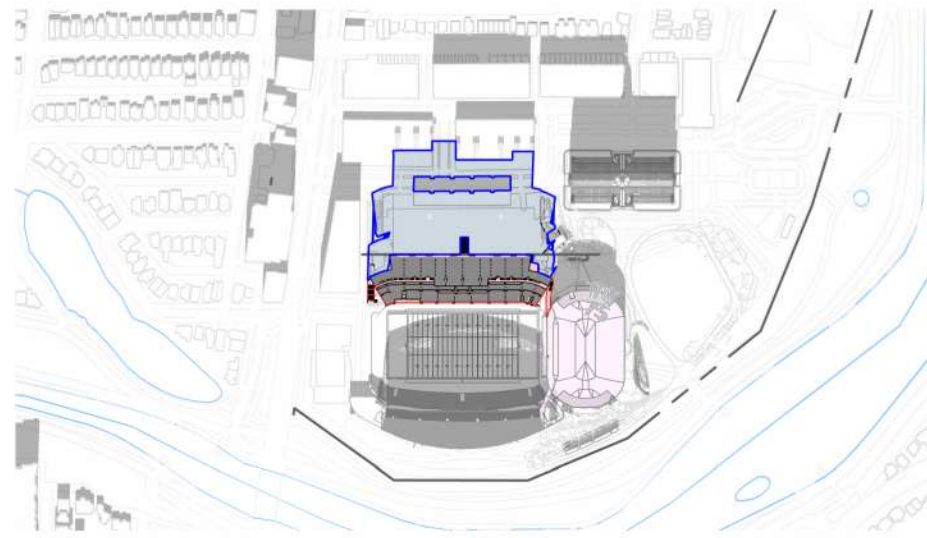

8 AM

10 AM

12 PM

2 PM

4 PM

6 PM

8 PM

SHADOW LEGEND	
■	PROPOSED DEVELOPMENT
■	PROPOSED SHADOW LINE
■	NEW NET SHADOW
■	APPROVED DEVELOPMENT

8 AM

10 AM

12 PM

2 PM

4 PM

6 PM

SHADOW LEGEND	
■	PROPOSED DEVELOPMENT
■	PROPOSED SHADOW LINE
■	NEW NET SHADOW
■	APPROVED DEVELOPMENT

**LANSDOWNE NEW NORTH STANDS
 SHADOW STUDY (SEPT 21)**

9 AM

11 AM

1 PM

3 PM

SHADOW LEGEND	
	PROPOSED DEVELOPMENT
	PROPOSED SHADOW LINE
	NEW NET SHADOW
	APPROVED DEVELOPMENT

**LANSDOWNE NEW NORTH STANDS
 SHADOW STUDY (DEC 21)**