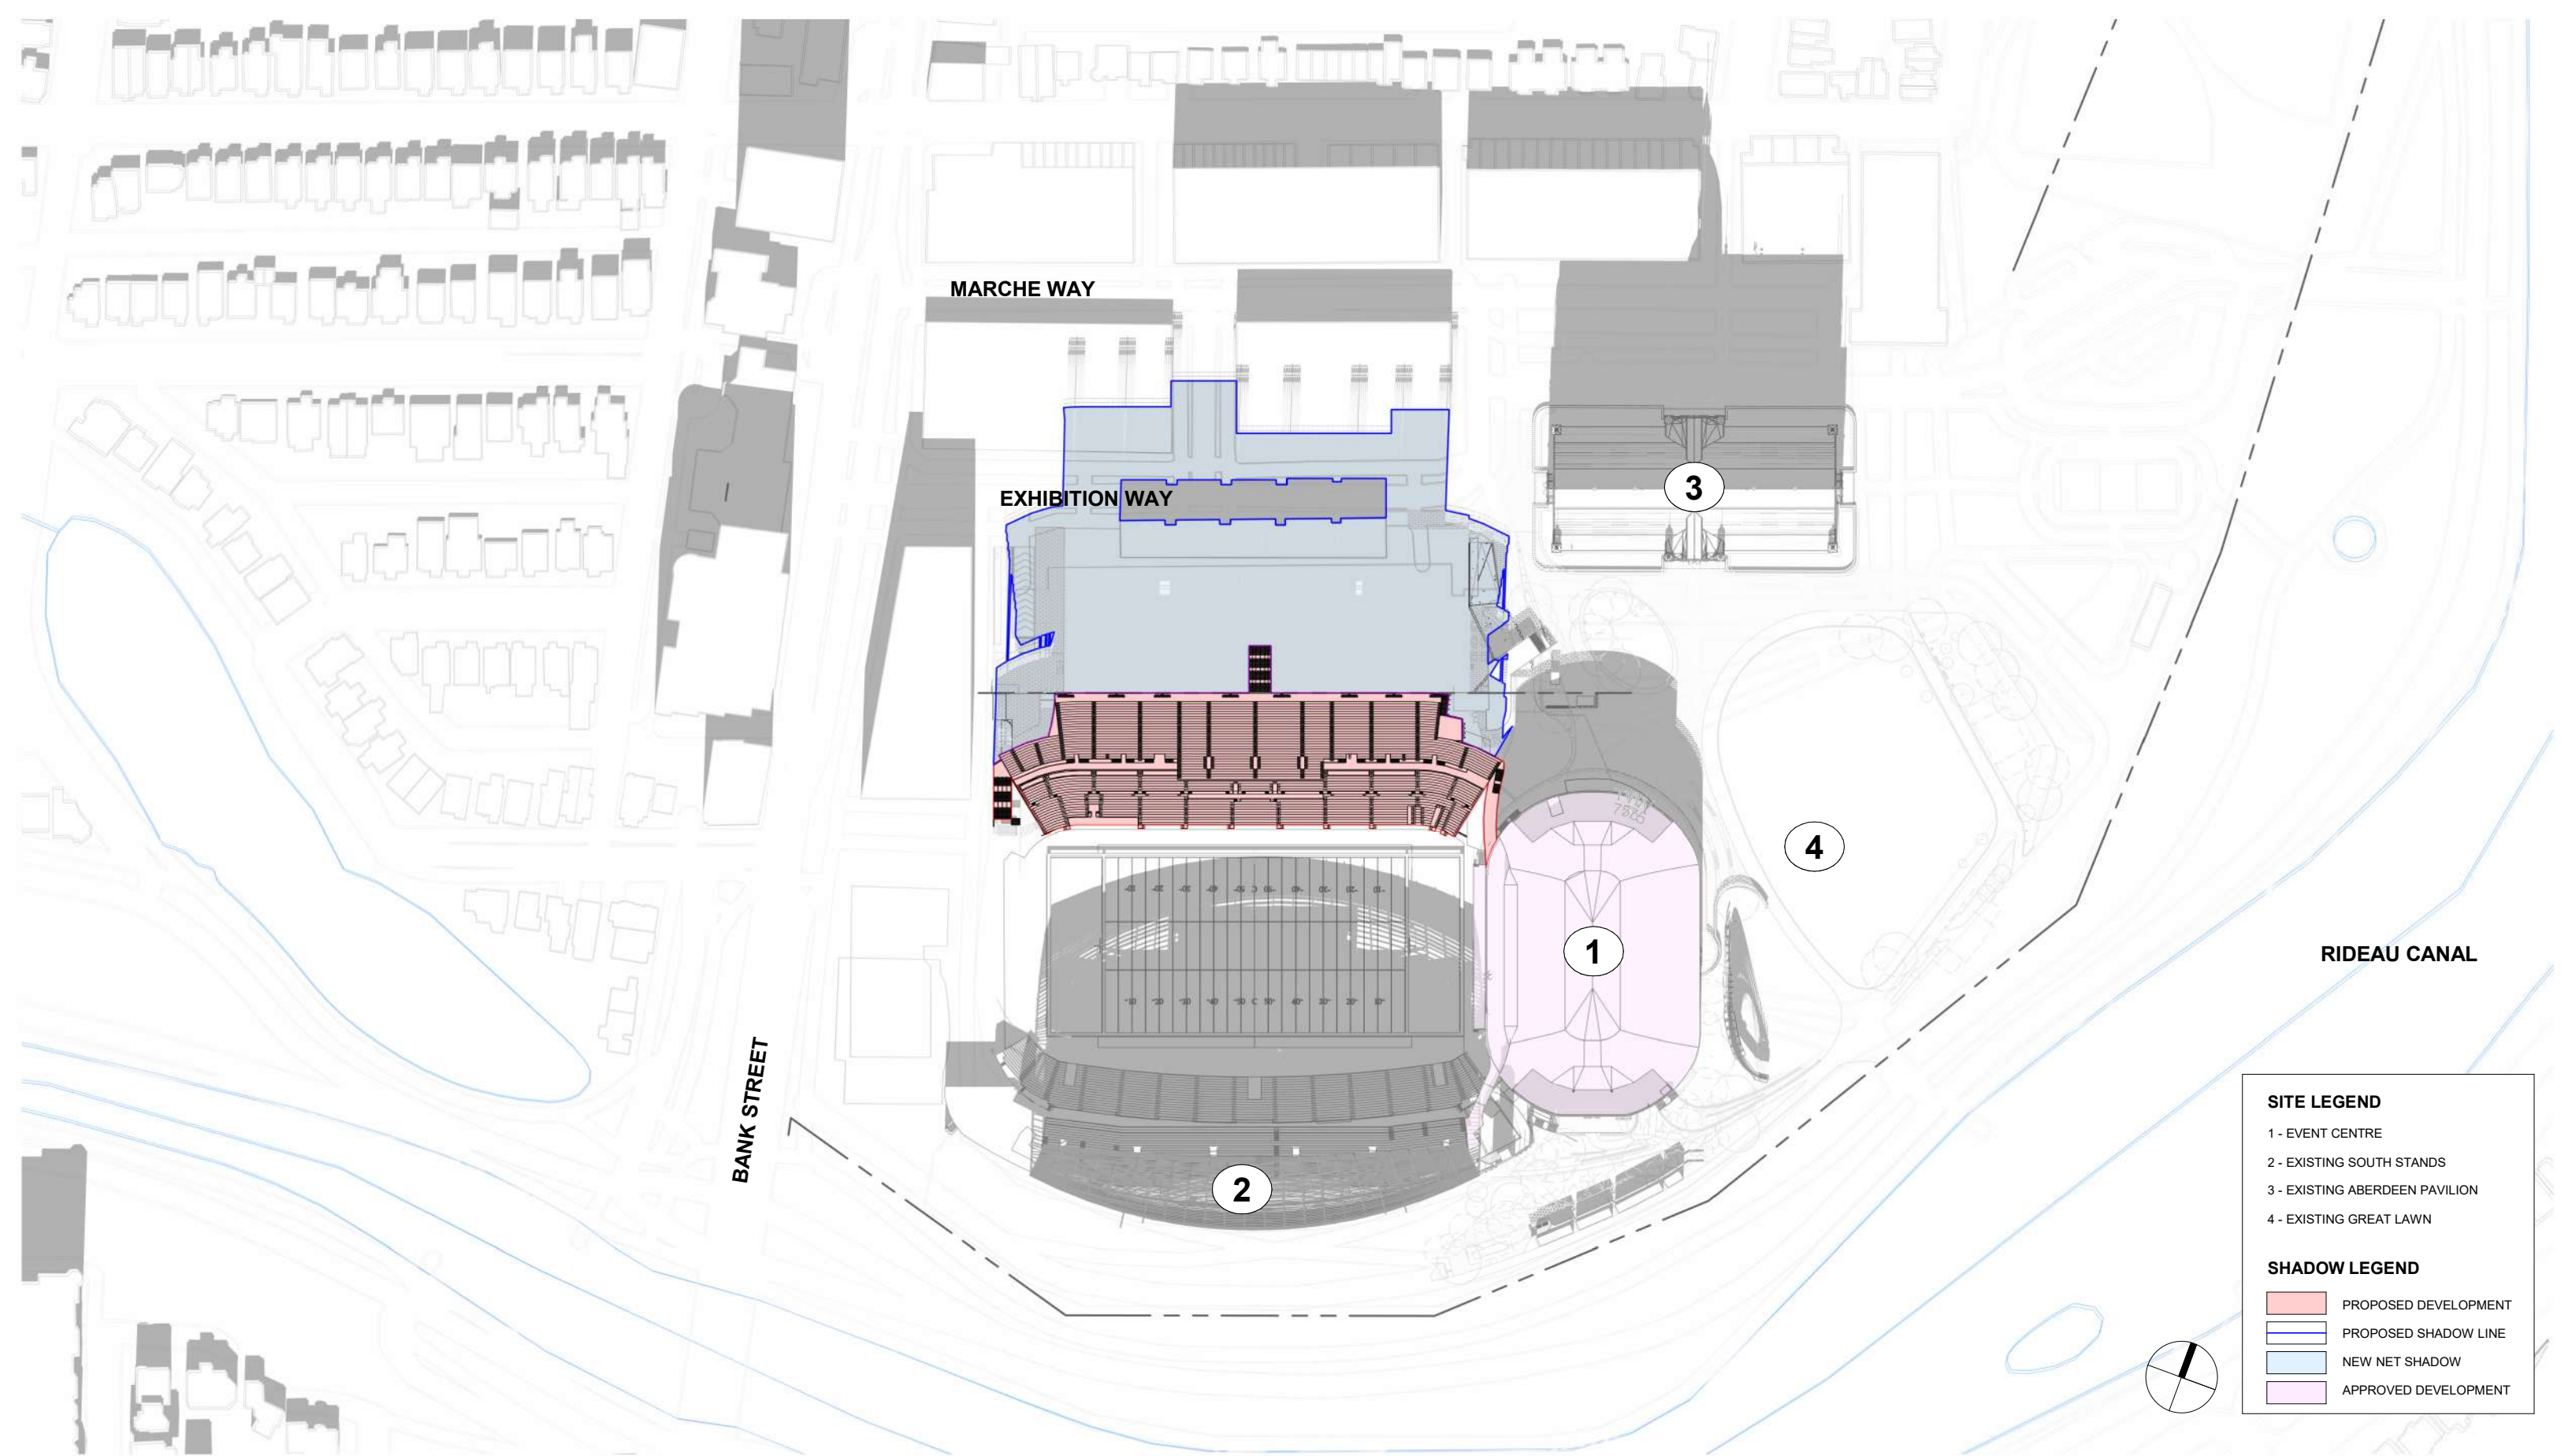

**LANSDOWNE NEW NORTH STANDS
SHADOW STUDY (SEPT 21 - 2 PM)**

SITE LEGEND	
1	- EVENT CENTRE
2	- EXISTING SOUTH STANDS
3	- EXISTING ABERDEEN PAVILION
4	- EXISTING GREAT LAWN
SHADOW LEGEND	
■	PROPOSED DEVELOPMENT
■	PROPOSED SHADOW LINE
■	NEW NET SHADOW
■	APPROVED DEVELOPMENT

**LANSDOWNE NEW NORTH STANDS
SHADOW STUDY (SEPT 21 - 4 PM)**

SITE LEGEND

- 1 - EVENT CENTRE
- 2 - EXISTING SOUTH STANDS
- 3 - EXISTING ABERDEEN PAVILION
- 4 - EXISTING GREAT LAWN

SHADOW LEGEND

- PROPOSED DEVELOPMENT
- PROPOSED SHADOW LINE
- NEW NET SHADOW
- APPROVED DEVELOPMENT

SITE LEGEND	
1	- EVENT CENTRE
2	- EXISTING SOUTH STANDS
3	- EXISTING ABERDEEN PAVILION
4	- EXISTING GREAT LAWN
SHADOW LEGEND	
■	PROPOSED DEVELOPMENT
—	PROPOSED SHADOW LINE
■	NEW NET SHADOW
■	APPROVED DEVELOPMENT

**LANSDOWNE NEW NORTH STANDS
SHADOW STUDY (SEPT 21 - 6 PM)**

**LANSDOWNE NEW NORTH STANDS
 SHADOW STUDY (DEC 21 - 9 AM)**

**LANSDOWNE NEW NORTH STANDS
SHADOW STUDY (DEC 21 - 11 AM)**

SCALE: 1 : 2000

DATE: 10/02/24