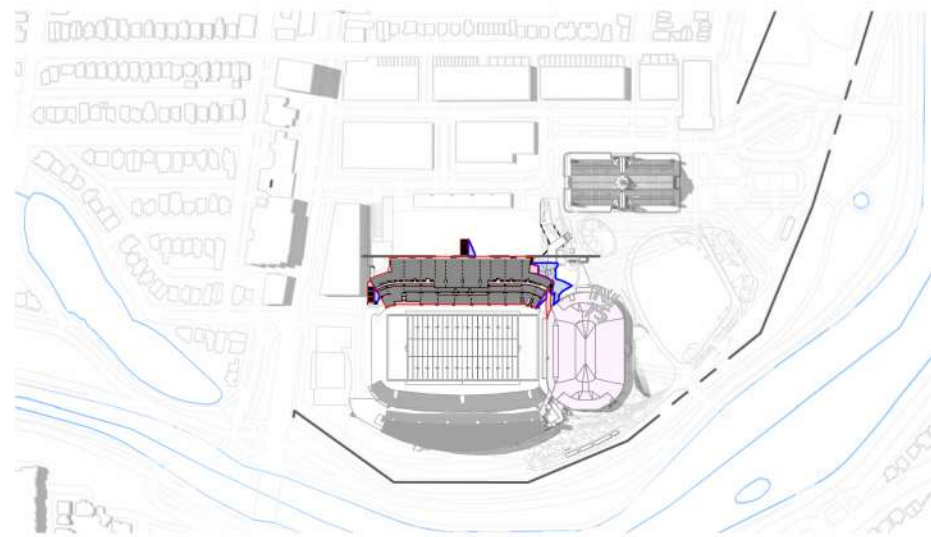

**LANSDOWNE NEW NORTH STANDS
SHADOW STUDY (DEC 21 - 3 PM)**

SITE LEGEND	
1	- EVENT CENTRE
2	- EXISTING SOUTH STANDS
3	- EXISTING ABERDEEN PAVILION
4	- EXISTING GREAT LAWN
SHADOW LEGEND	
■	PROPOSED DEVELOPMENT
■	PROPOSED SHADOW LINE
■	NEW NET SHADOW
■	APPROVED DEVELOPMENT

8 AM

10 AM

12 PM

2 PM

4 PM

6 PM

8 PM

SHADOW LEGEND	
■	PROPOSED DEVELOPMENT
■	PROPOSED SHADOW LINE
■	NEW NET SHADOW
■	APPROVED DEVELOPMENT

8 AM

10 AM

12 PM

2 PM

4 PM

6 PM

SHADOW LEGEND	
■	PROPOSED DEVELOPMENT
■	PROPOSED SHADOW LINE
■	NEW NET SHADOW
■	APPROVED DEVELOPMENT

**LANSDOWNE NEW NORTH STANDS
 SHADOW STUDY (SEPT 21)**

9 AM

11 AM

1 PM

3 PM

SHADOW LEGEND	
	PROPOSED DEVELOPMENT
	PROPOSED SHADOW LINE
	NEW NET SHADOW
	APPROVED DEVELOPMENT

**LANSDOWNE NEW NORTH STANDS
 SHADOW STUDY (DEC 21)**