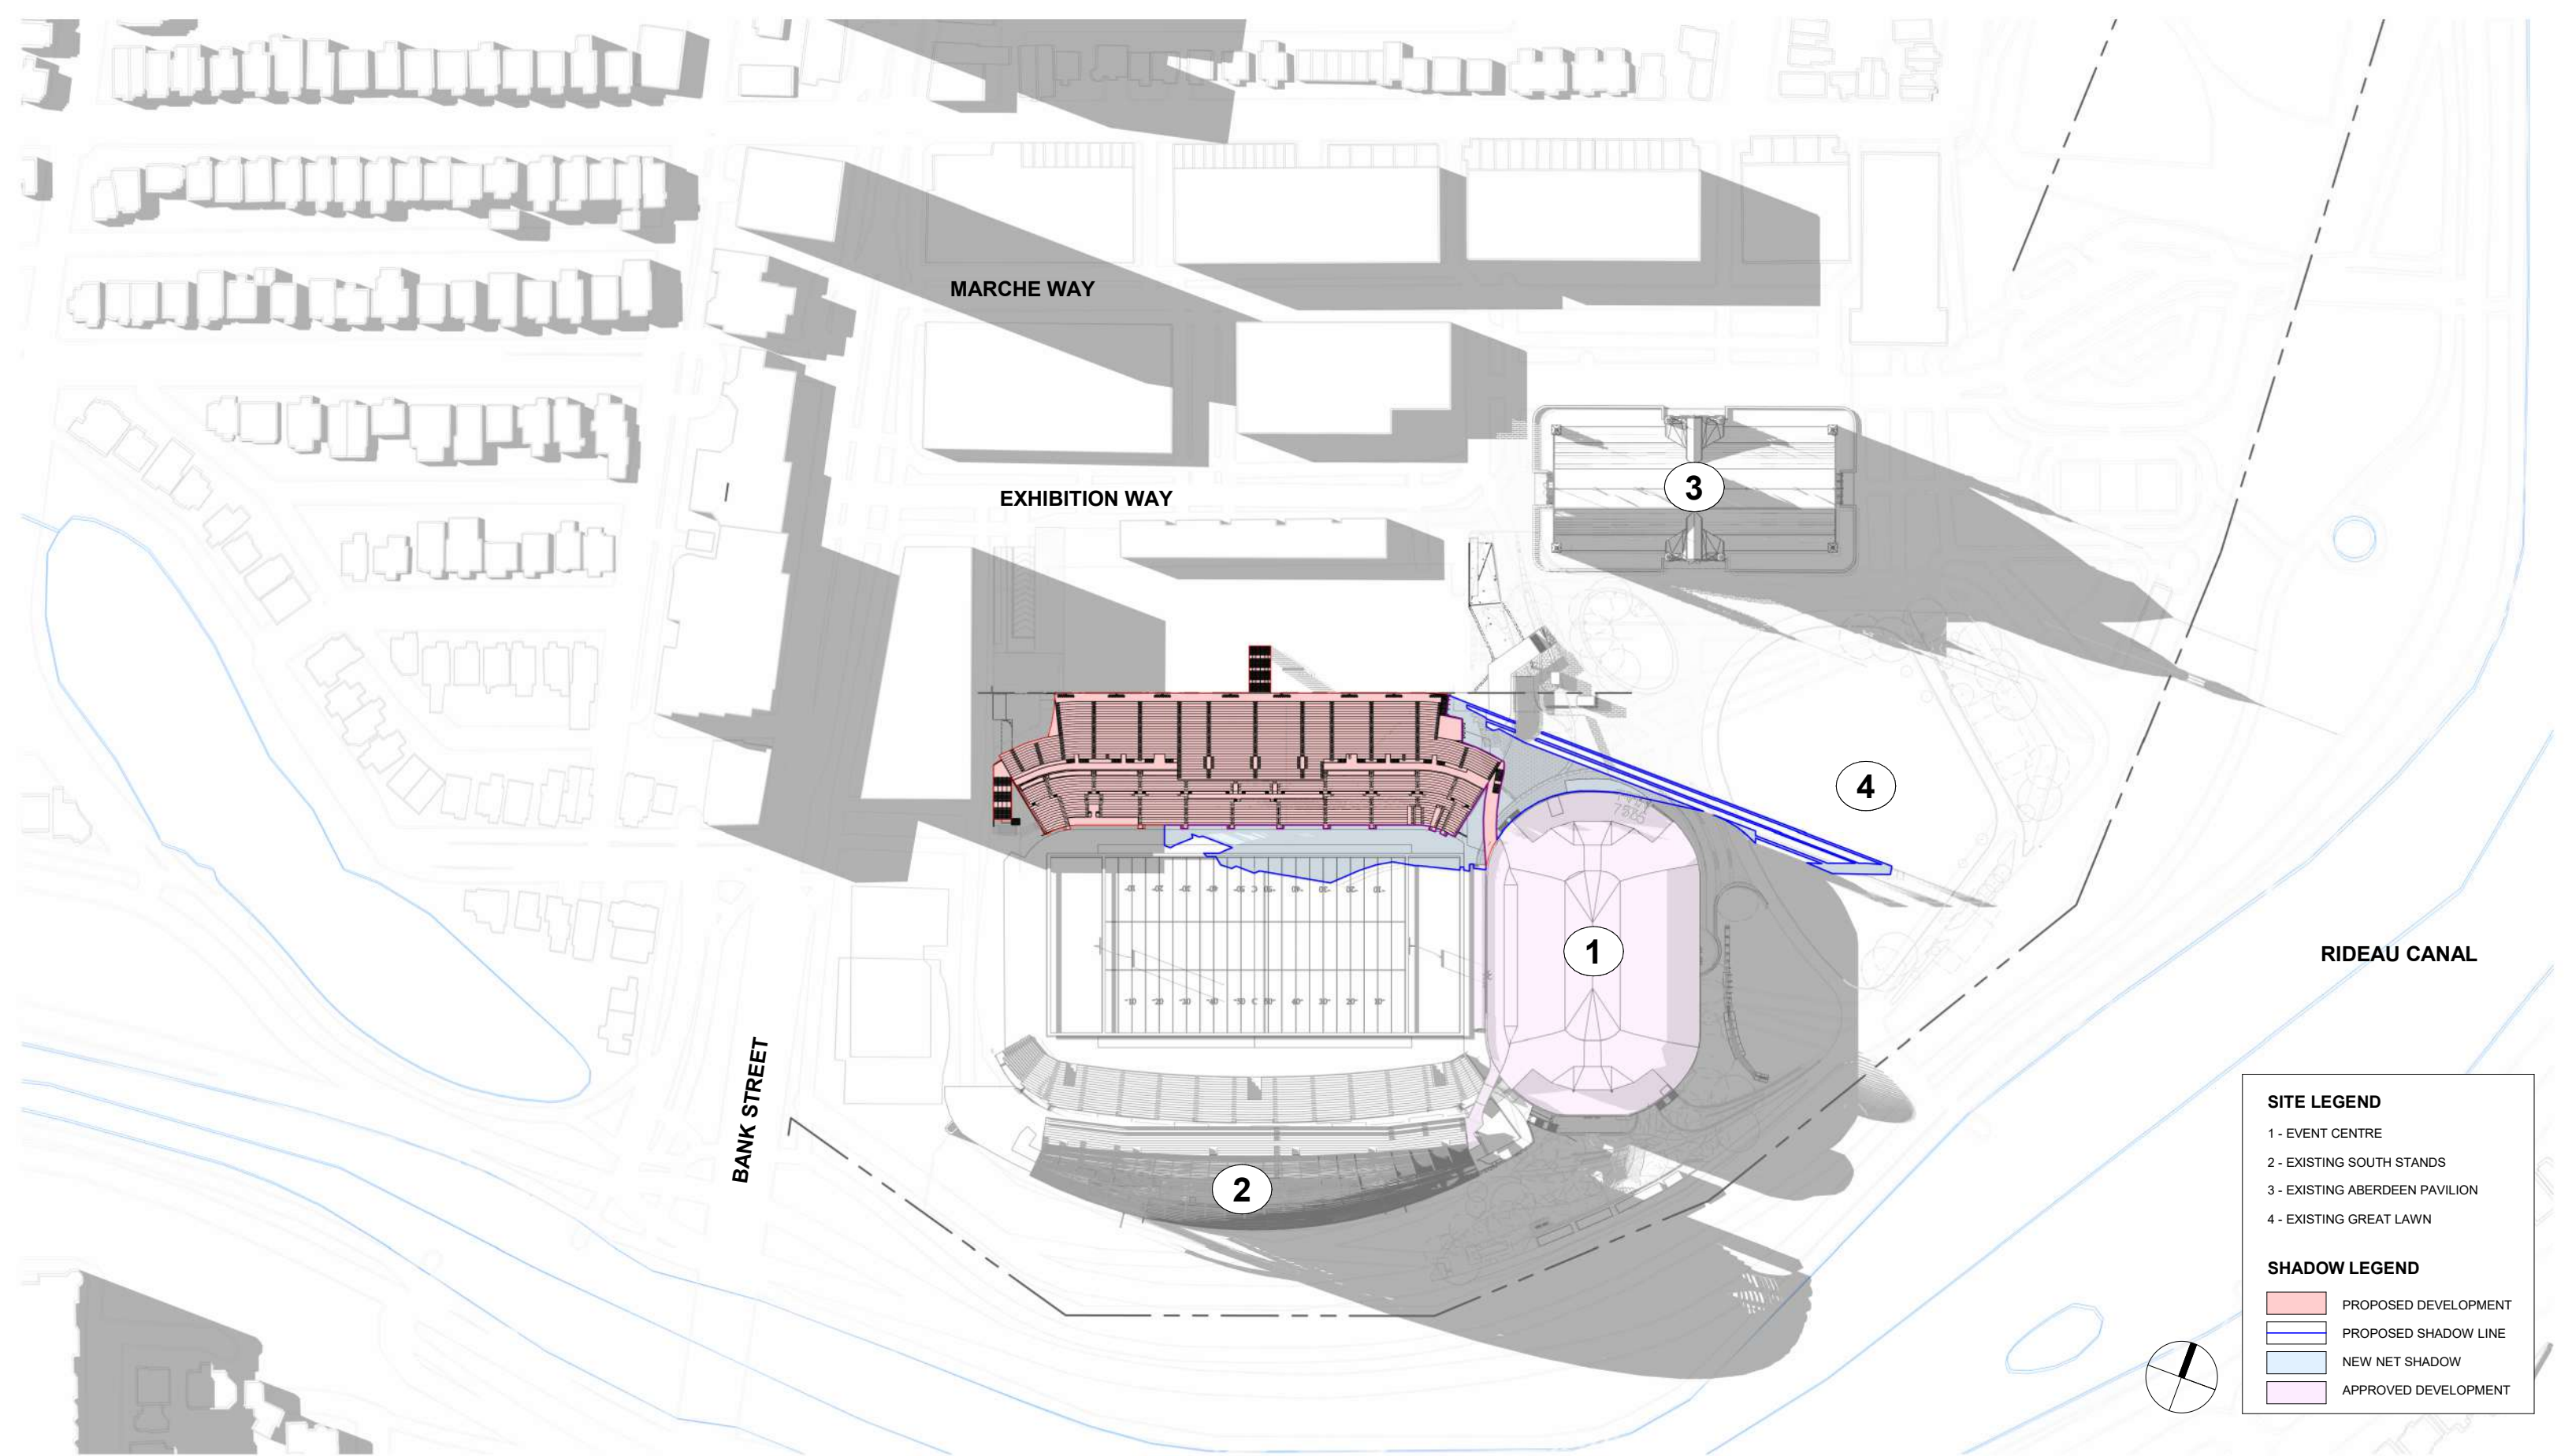

**LANSDOWNE NEW NORTH STANDS
SHADOW STUDY (SEPT 21 - 2 PM)**

SITE LEGEND	
1	- EVENT CENTRE
2	- EXISTING SOUTH STANDS
3	- EXISTING ABERDEEN PAVILION
4	- EXISTING GREAT LAWN
SHADOW LEGEND	
■	PROPOSED DEVELOPMENT
■	PROPOSED SHADOW LINE
■	NEW NET SHADOW
■	APPROVED DEVELOPMENT

**LANSDOWNE NEW NORTH STANDS
SHADOW STUDY (SEPT 21 - 4 PM)**

SITE LEGEND

- 1 - EVENT CENTRE
- 2 - EXISTING SOUTH STANDS
- 3 - EXISTING ABERDEEN PAVILION
- 4 - EXISTING GREAT LAWN

SHADOW LEGEND

- PROPOSED DEVELOPMENT
- PROPOSED SHADOW LINE
- NEW NET SHADOW
- APPROVED DEVELOPMENT

SITE LEGEND	
1	- EVENT CENTRE
2	- EXISTING SOUTH STANDS
3	- EXISTING ABERDEEN PAVILION
4	- EXISTING GREAT LAWN
SHADOW LEGEND	
■	PROPOSED DEVELOPMENT
—	PROPOSED SHADOW LINE
■	NEW NET SHADOW
■	APPROVED DEVELOPMENT

**LANSDOWNE NEW NORTH STANDS
SHADOW STUDY (SEPT 21 - 6 PM)**

**LANSDOWNE NEW NORTH STANDS
 SHADOW STUDY (DEC 21 - 9 AM)**

**LANSDOWNE NEW NORTH STANDS
SHADOW STUDY (DEC 21 - 11 AM)**

SCALE: 1 : 2000

DATE: 10/02/24