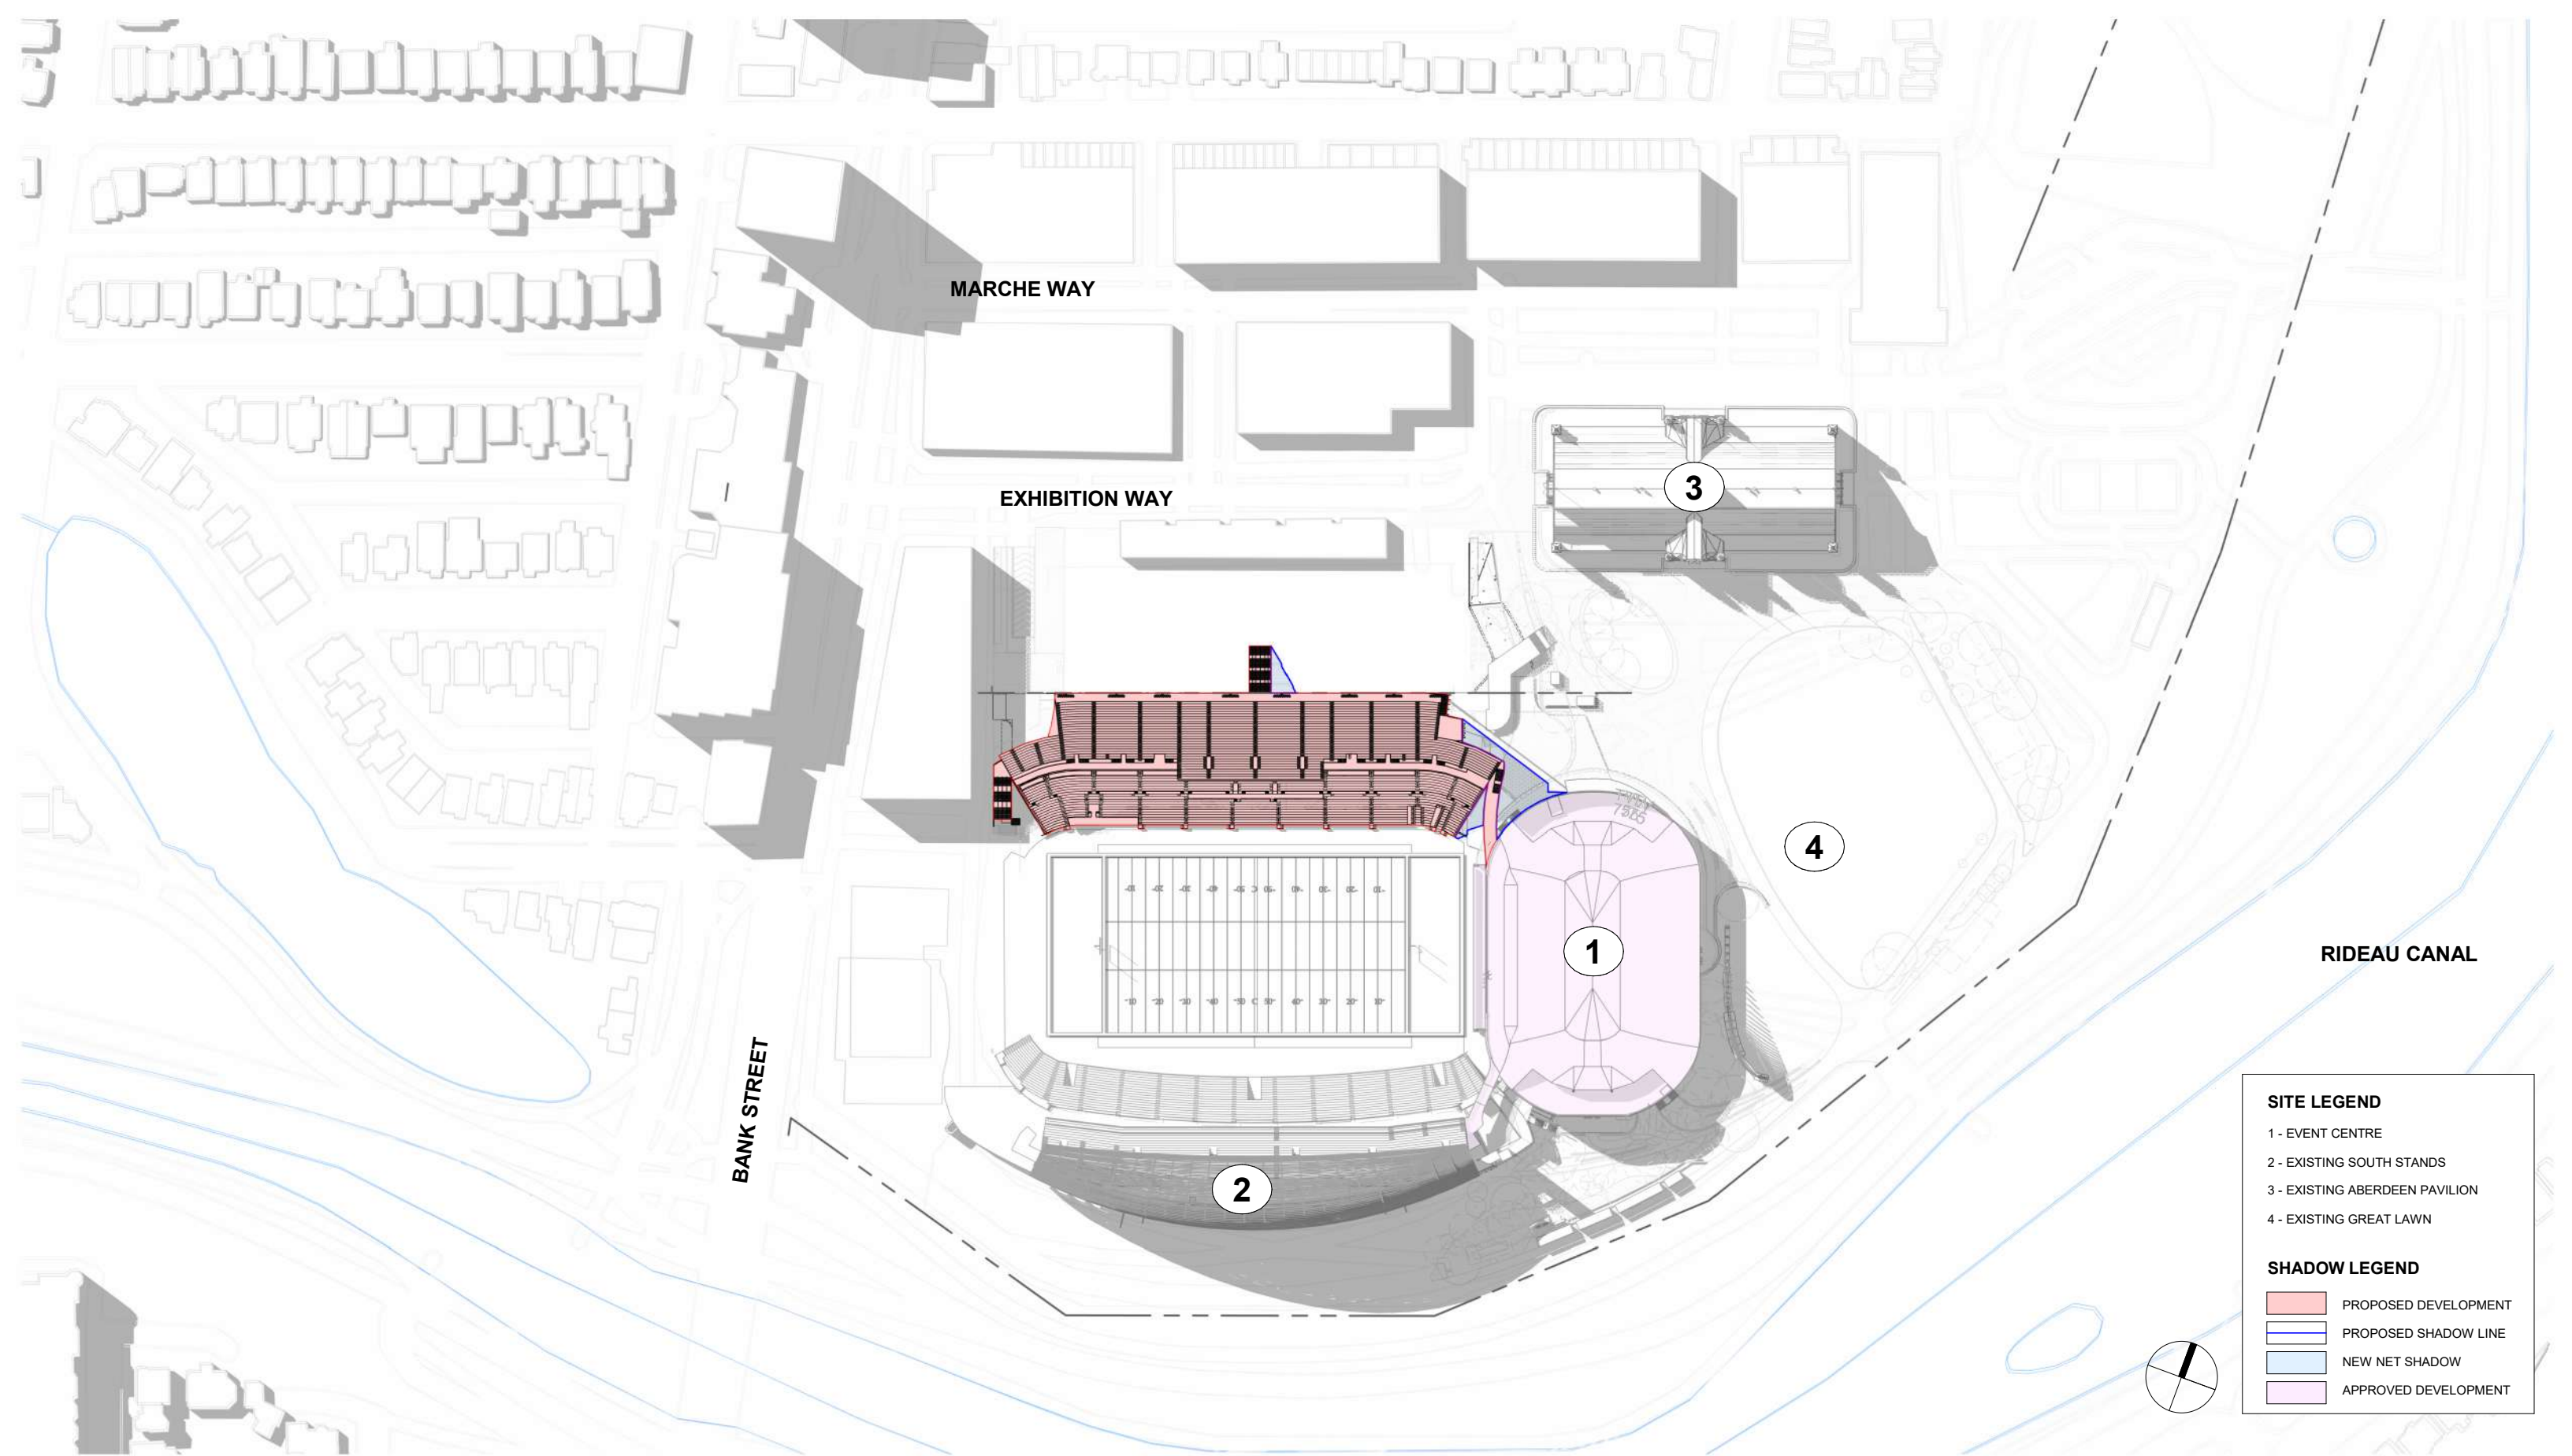

SITE LEGEND

- 1 - EVENT CENTRE
- 2 - EXISTING SOUTH STANDS
- 3 - EXISTING ABERDEEN PAVILION
- 4 - EXISTING GREAT LAWN

SHADOW LEGEND

- PROPOSED DEVELOPMENT
- PROPOSED SHADOW LINE
- NEW NET SHADOW
- APPROVED DEVELOPMENT

**LANSDOWNE NEW NORTH STANDS
SHADOW STUDY (JUNE 21 - 2 PM)**

SCALE: 1 : 2000

DATE: 10/02/24

SITE LEGEND

- 1 - EVENT CENTRE
- 2 - EXISTING SOUTH STANDS
- 3 - EXISTING ABERDEEN PAVILION
- 4 - EXISTING GREAT LAWN

SHADOW LEGEND

- PROPOSED DEVELOPMENT
- PROPOSED SHADOW LINE
- NEW NET SHADOW
- APPROVED DEVELOPMENT

**LANSDOWNE NEW NORTH STANDS
SHADOW STUDY (JUNE 21 - 4 PM)**

**LANSDOWNE NEW NORTH STANDS
SHADOW STUDY (JUNE 21 - 6 PM)**

**LANSDOWNE NEW NORTH STANDS
SHADOW STUDY (JUNE 21 - 8 PM)**

SITE LEGEND

- 1 - EVENT CENTRE
- 2 - EXISTING SOUTH STANDS
- 3 - EXISTING ABERDEEN PAVILION
- 4 - EXISTING GREAT LAWN

SHADOW LEGEND

- PROPOSED DEVELOPMENT
- PROPOSED SHADOW LINE
- NEW NET SHADOW
- APPROVED DEVELOPMENT