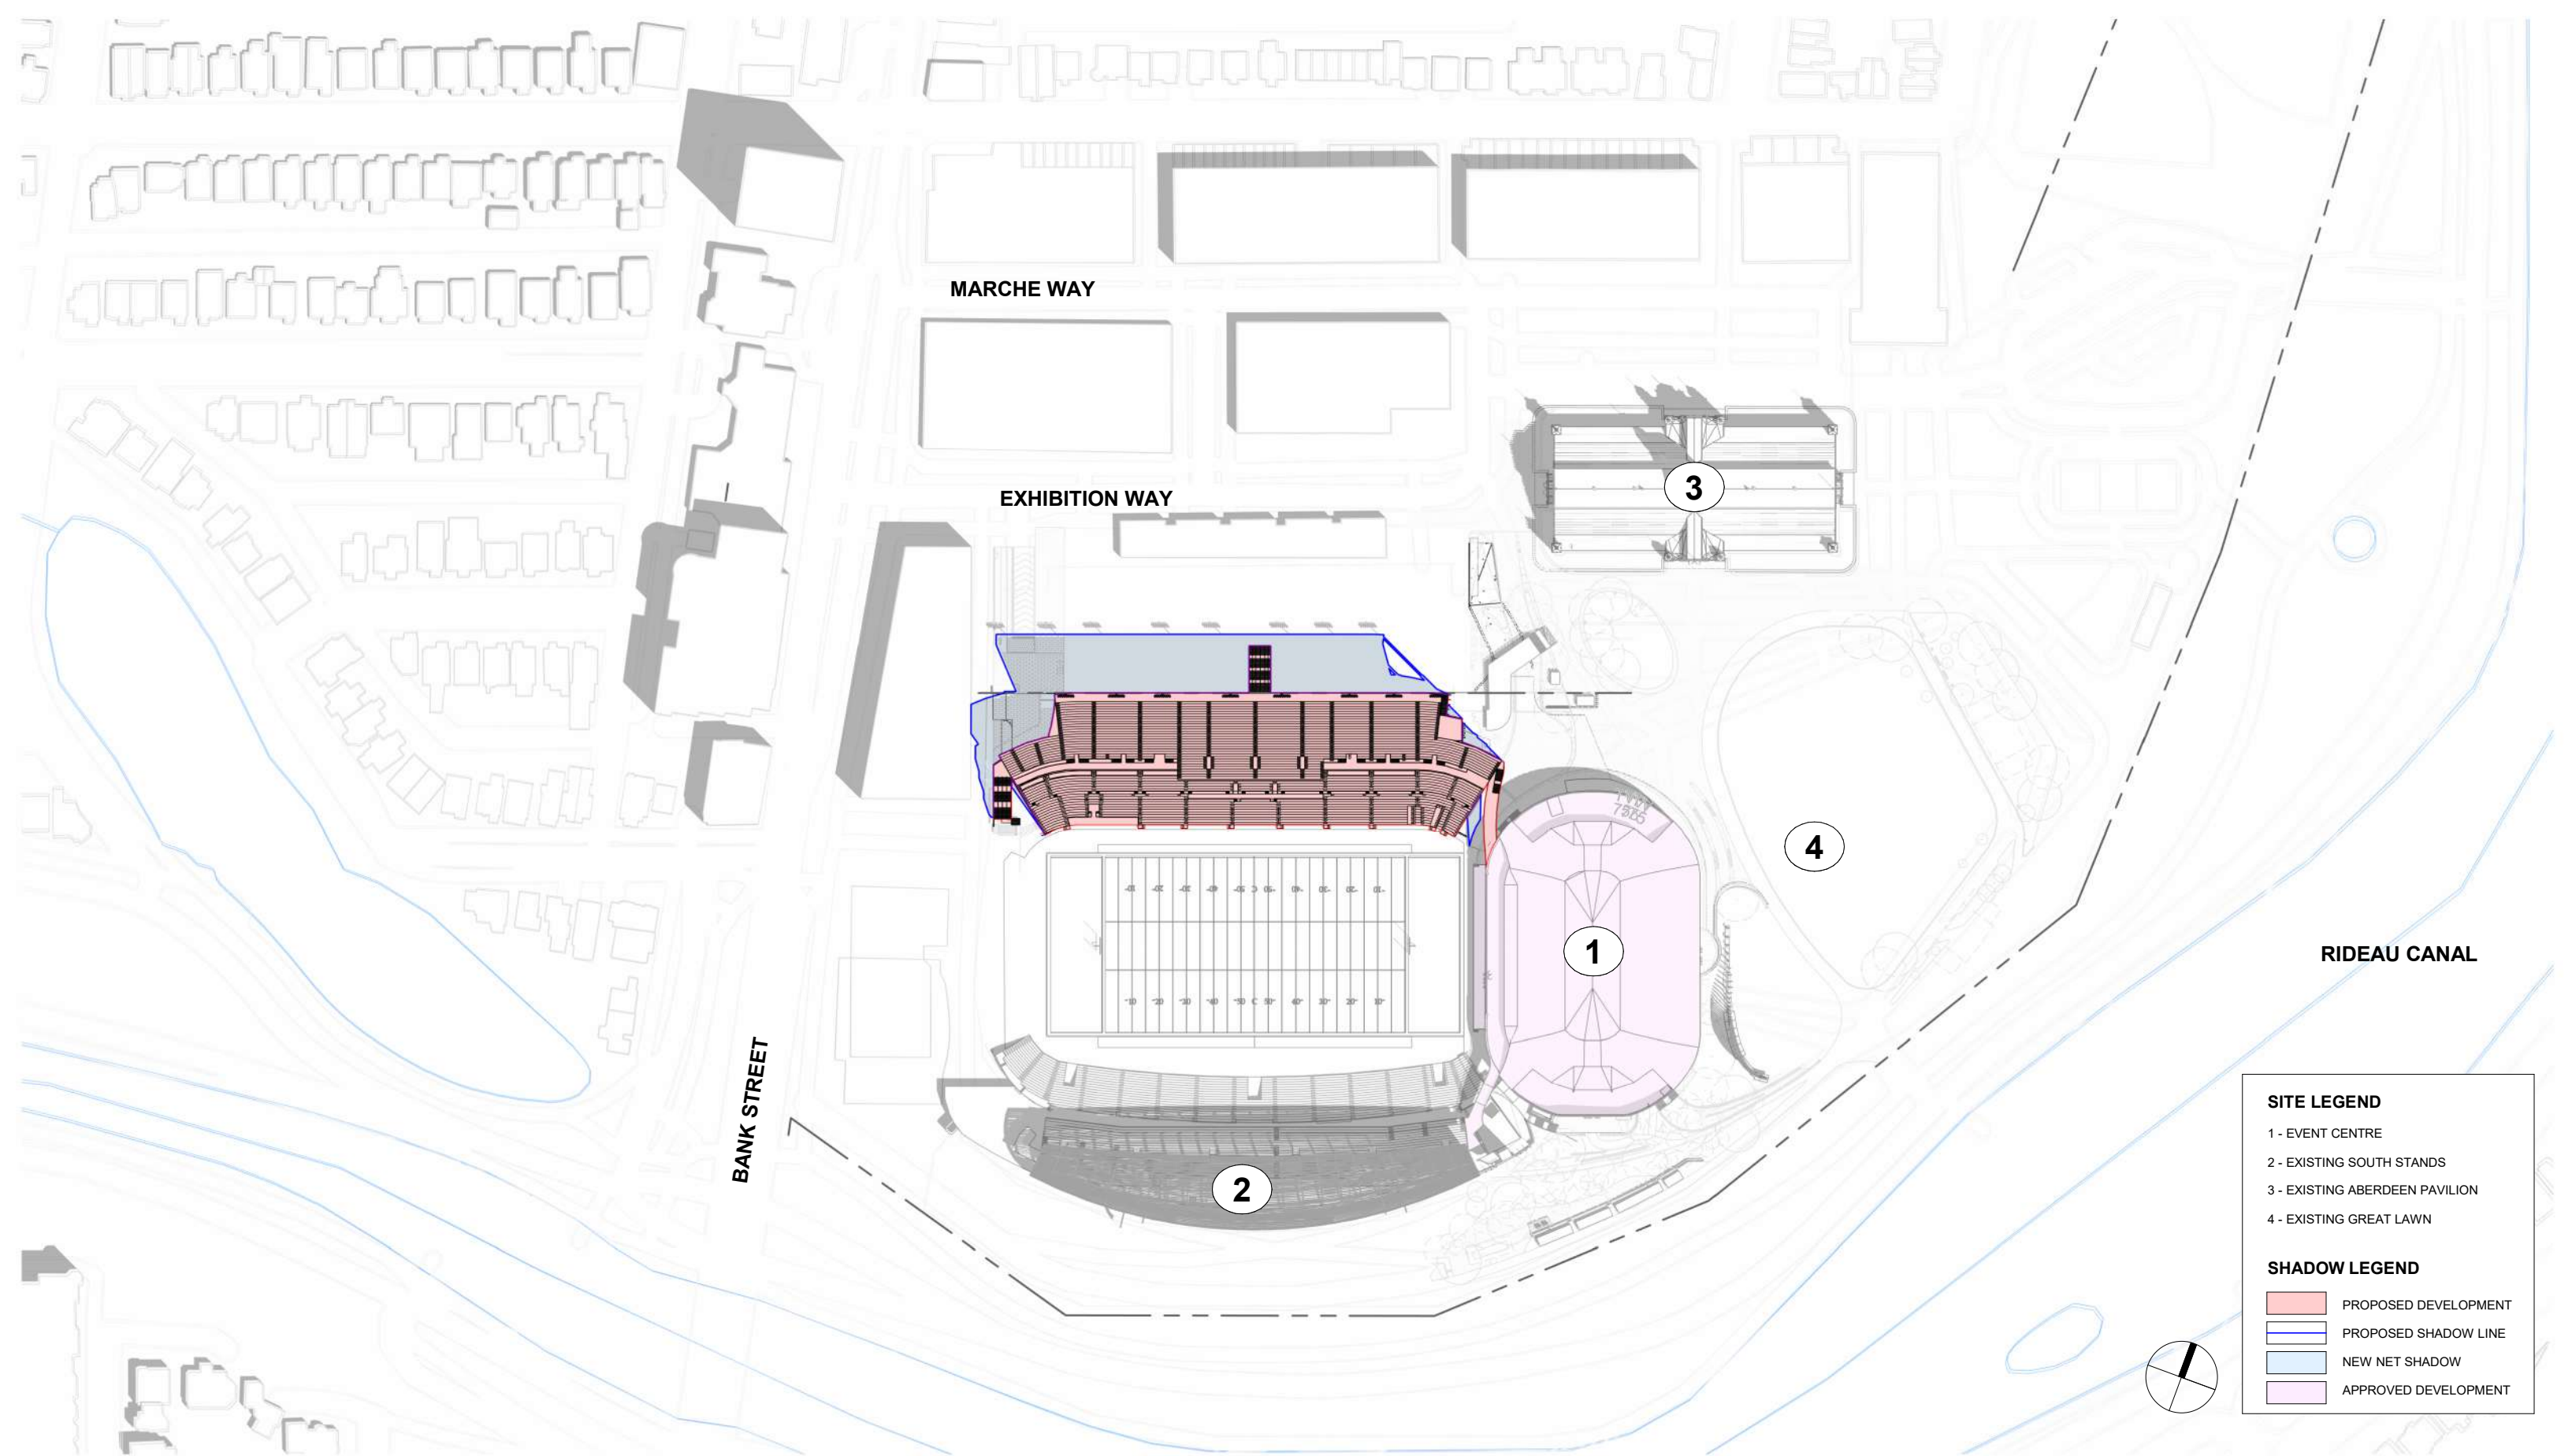

**LANSDOWNE NEW NORTH STANDS
SHADOW STUDY (JUNE 21 - 8 AM)**

SITE LEGEND	
1	- EVENT CENTRE
2	- EXISTING SOUTH STANDS
3	- EXISTING ABERDEEN PAVILION
4	- EXISTING GREAT LAWN
SHADOW LEGEND	
■	PROPOSED DEVELOPMENT
■	PROPOSED SHADOW LINE
■	NEW NET SHADOW
■	APPROVED DEVELOPMENT

**LANSDOWNE NEW NORTH STANDS
SHADOW STUDY (JUNE 21 - 10 AM)**

SITE LEGEND

- 1 - EVENT CENTRE
- 2 - EXISTING SOUTH STANDS
- 3 - EXISTING ABERDEEN PAVILION
- 4 - EXISTING GREAT LAWN

SHADOW LEGEND

- PROPOSED DEVELOPMENT
- PROPOSED SHADOW LINE
- NEW NET SHADOW
- APPROVED DEVELOPMENT

**LANSDOWNE NEW NORTH STANDS
SHADOW STUDY (JUNE 21 - 12 PM)**

SITE LEGEND	
1	- EVENT CENTRE
2	- EXISTING SOUTH STANDS
3	- EXISTING ABERDEEN PAVILION
4	- EXISTING GREAT LAWN
SHADOW LEGEND	
■	PROPOSED DEVELOPMENT
■	PROPOSED SHADOW LINE
■	NEW NET SHADOW
■	APPROVED DEVELOPMENT

SITE LEGEND

- 1 - EVENT CENTRE
- 2 - EXISTING SOUTH STANDS
- 3 - EXISTING ABERDEEN PAVILION
- 4 - EXISTING GREAT LAWN

SHADOW LEGEND

- PROPOSED DEVELOPMENT
- PROPOSED SHADOW LINE
- NEW NET SHADOW
- APPROVED DEVELOPMENT