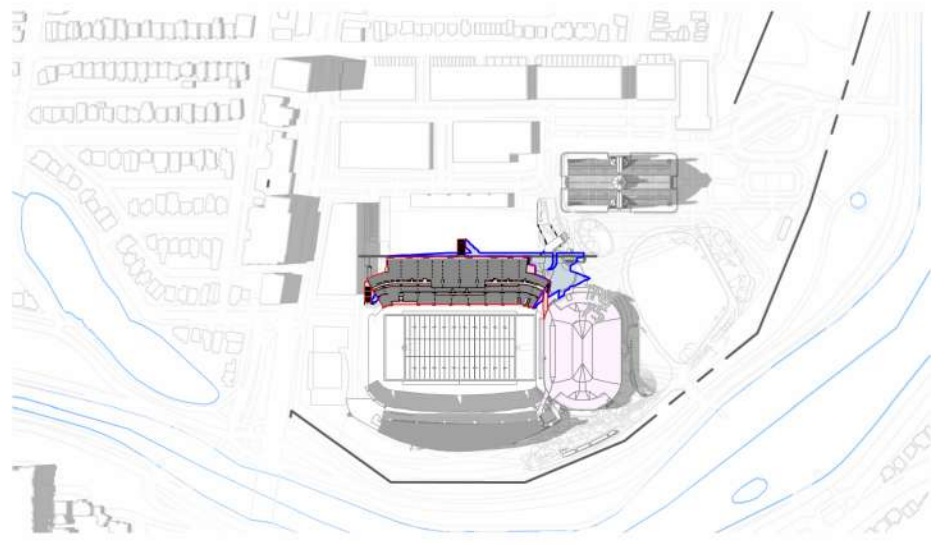

**LANSDOWNE NEW NORTH STANDS
SHADOW STUDY (DEC 21 - 3 PM)**

SITE LEGEND	
1	- EVENT CENTRE
2	- EXISTING SOUTH STANDS
3	- EXISTING ABERDEEN PAVILION
4	- EXISTING GREAT LAWN
SHADOW LEGEND	
■	PROPOSED DEVELOPMENT
■	PROPOSED SHADOW LINE
■	NEW NET SHADOW
■	APPROVED DEVELOPMENT

8 AM

10 AM

12 PM

2 PM

4 PM

6 PM

8 PM

SHADOW LEGEND	
■	PROPOSED DEVELOPMENT
■	PROPOSED SHADOW LINE
■	NEW NET SHADOW
■	APPROVED DEVELOPMENT

8 AM

10 AM

12 PM

2 PM

4 PM

6 PM

SHADOW LEGEND	
■	PROPOSED DEVELOPMENT
■	PROPOSED SHADOW LINE
■	NEW NET SHADOW
■	APPROVED DEVELOPMENT

**LANSDOWNE NEW NORTH STANDS
 SHADOW STUDY (SEPT 21)**

9 AM

11 AM

1 PM

3 PM

SHADOW LEGEND	
	PROPOSED DEVELOPMENT
	PROPOSED SHADOW LINE
	NEW NET SHADOW
	APPROVED DEVELOPMENT

**LANSDOWNE NEW NORTH STANDS
 SHADOW STUDY (DEC 21)**