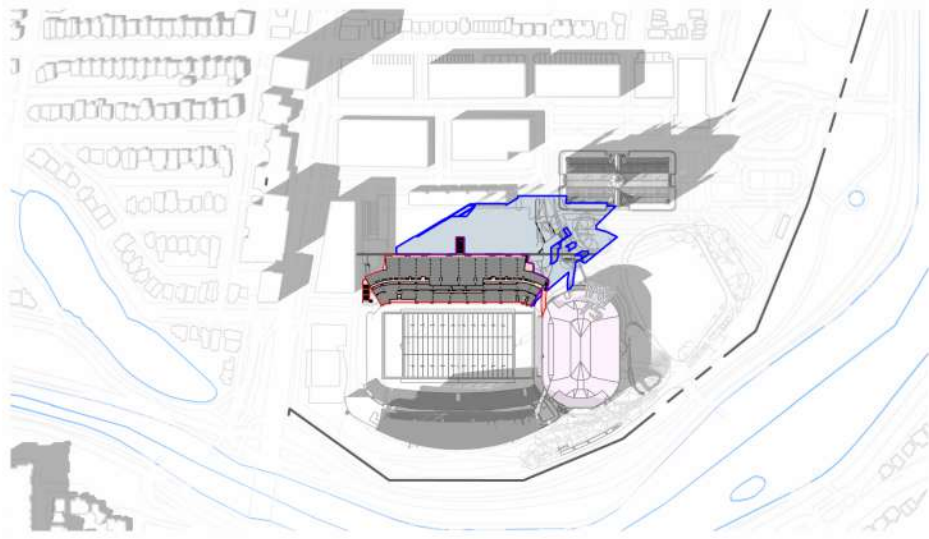

8 AM

10 AM

12 PM

2 PM

4 PM

6 PM

8 PM

SHADOW LEGEND	
■	PROPOSED DEVELOPMENT
■	PROPOSED SHADOW LINE
■	NEW NET SHADOW
■	APPROVED DEVELOPMENT

8 AM

10 AM

12 PM

2 PM

4 PM

6 PM

SHADOW LEGEND	
■	PROPOSED DEVELOPMENT
■	PROPOSED SHADOW LINE
■	NEW NET SHADOW
■	APPROVED DEVELOPMENT

**LANSDOWNE NEW NORTH STANDS
 SHADOW STUDY (SEPT 21)**

9 AM

11 AM

1 PM

3 PM

SHADOW LEGEND	
	PROPOSED DEVELOPMENT
	PROPOSED SHADOW LINE
	NEW NET SHADOW
	APPROVED DEVELOPMENT

**LANSDOWNE NEW NORTH STANDS
 SHADOW STUDY (DEC 21)**