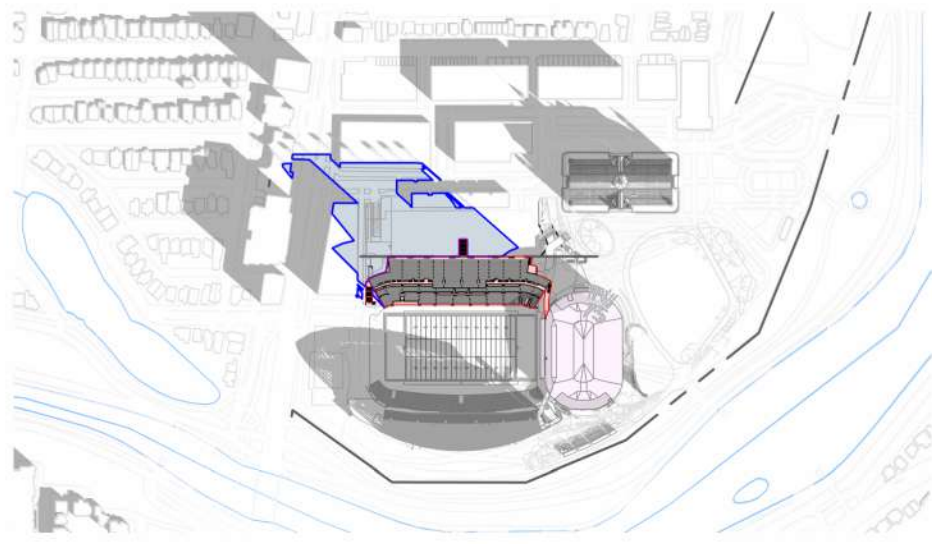

**LANSDOWNE NEW NORTH STANDS
SHADOW STUDY (DEC 21 - 3 PM)**

SITE LEGEND	
1	- EVENT CENTRE
2	- EXISTING SOUTH STANDS
3	- EXISTING ABERDEEN PAVILION
4	- EXISTING GREAT LAWN
SHADOW LEGEND	
■	PROPOSED DEVELOPMENT
■	PROPOSED SHADOW LINE
■	NEW NET SHADOW
■	APPROVED DEVELOPMENT

8 AM

10 AM

12 PM

2 PM

4 PM

6 PM

8 PM

SHADOW LEGEND	
■	PROPOSED DEVELOPMENT
■	PROPOSED SHADOW LINE
■	NEW NET SHADOW
■	APPROVED DEVELOPMENT

8 AM

10 AM

12 PM

2 PM

4 PM

6 PM

SHADOW LEGEND	
■	PROPOSED DEVELOPMENT
■	PROPOSED SHADOW LINE
■	NEW NET SHADOW
■	APPROVED DEVELOPMENT

**LANSDOWNE NEW NORTH STANDS
 SHADOW STUDY (SEPT 21)**

9 AM

11 AM

1 PM

3 PM

SHADOW LEGEND	
	PROPOSED DEVELOPMENT
	PROPOSED SHADOW LINE
	NEW NET SHADOW
	APPROVED DEVELOPMENT

**LANSDOWNE NEW NORTH STANDS
 SHADOW STUDY (DEC 21)**