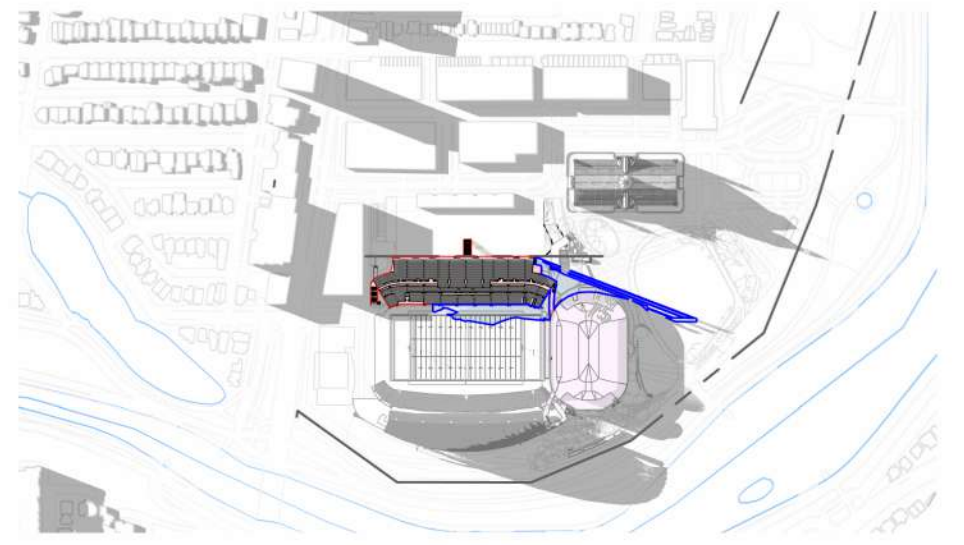

8 AM

10 AM

12 PM

2 PM

4 PM

6 PM

8 PM

SHADOW LEGEND	
■	PROPOSED DEVELOPMENT
■	PROPOSED SHADOW LINE
■	NEW NET SHADOW
■	APPROVED DEVELOPMENT

8 AM

10 AM

12 PM

2 PM

4 PM

6 PM

SHADOW LEGEND	
■	PROPOSED DEVELOPMENT
■	PROPOSED SHADOW LINE
■	NEW NET SHADOW
■	APPROVED DEVELOPMENT

**LANSDOWNE NEW NORTH STANDS
 SHADOW STUDY (SEPT 21)**

9 AM

11 AM

1 PM

3 PM

SHADOW LEGEND	
	PROPOSED DEVELOPMENT
	PROPOSED SHADOW LINE
	NEW NET SHADOW
	APPROVED DEVELOPMENT

**LANSDOWNE NEW NORTH STANDS
 SHADOW STUDY (DEC 21)**