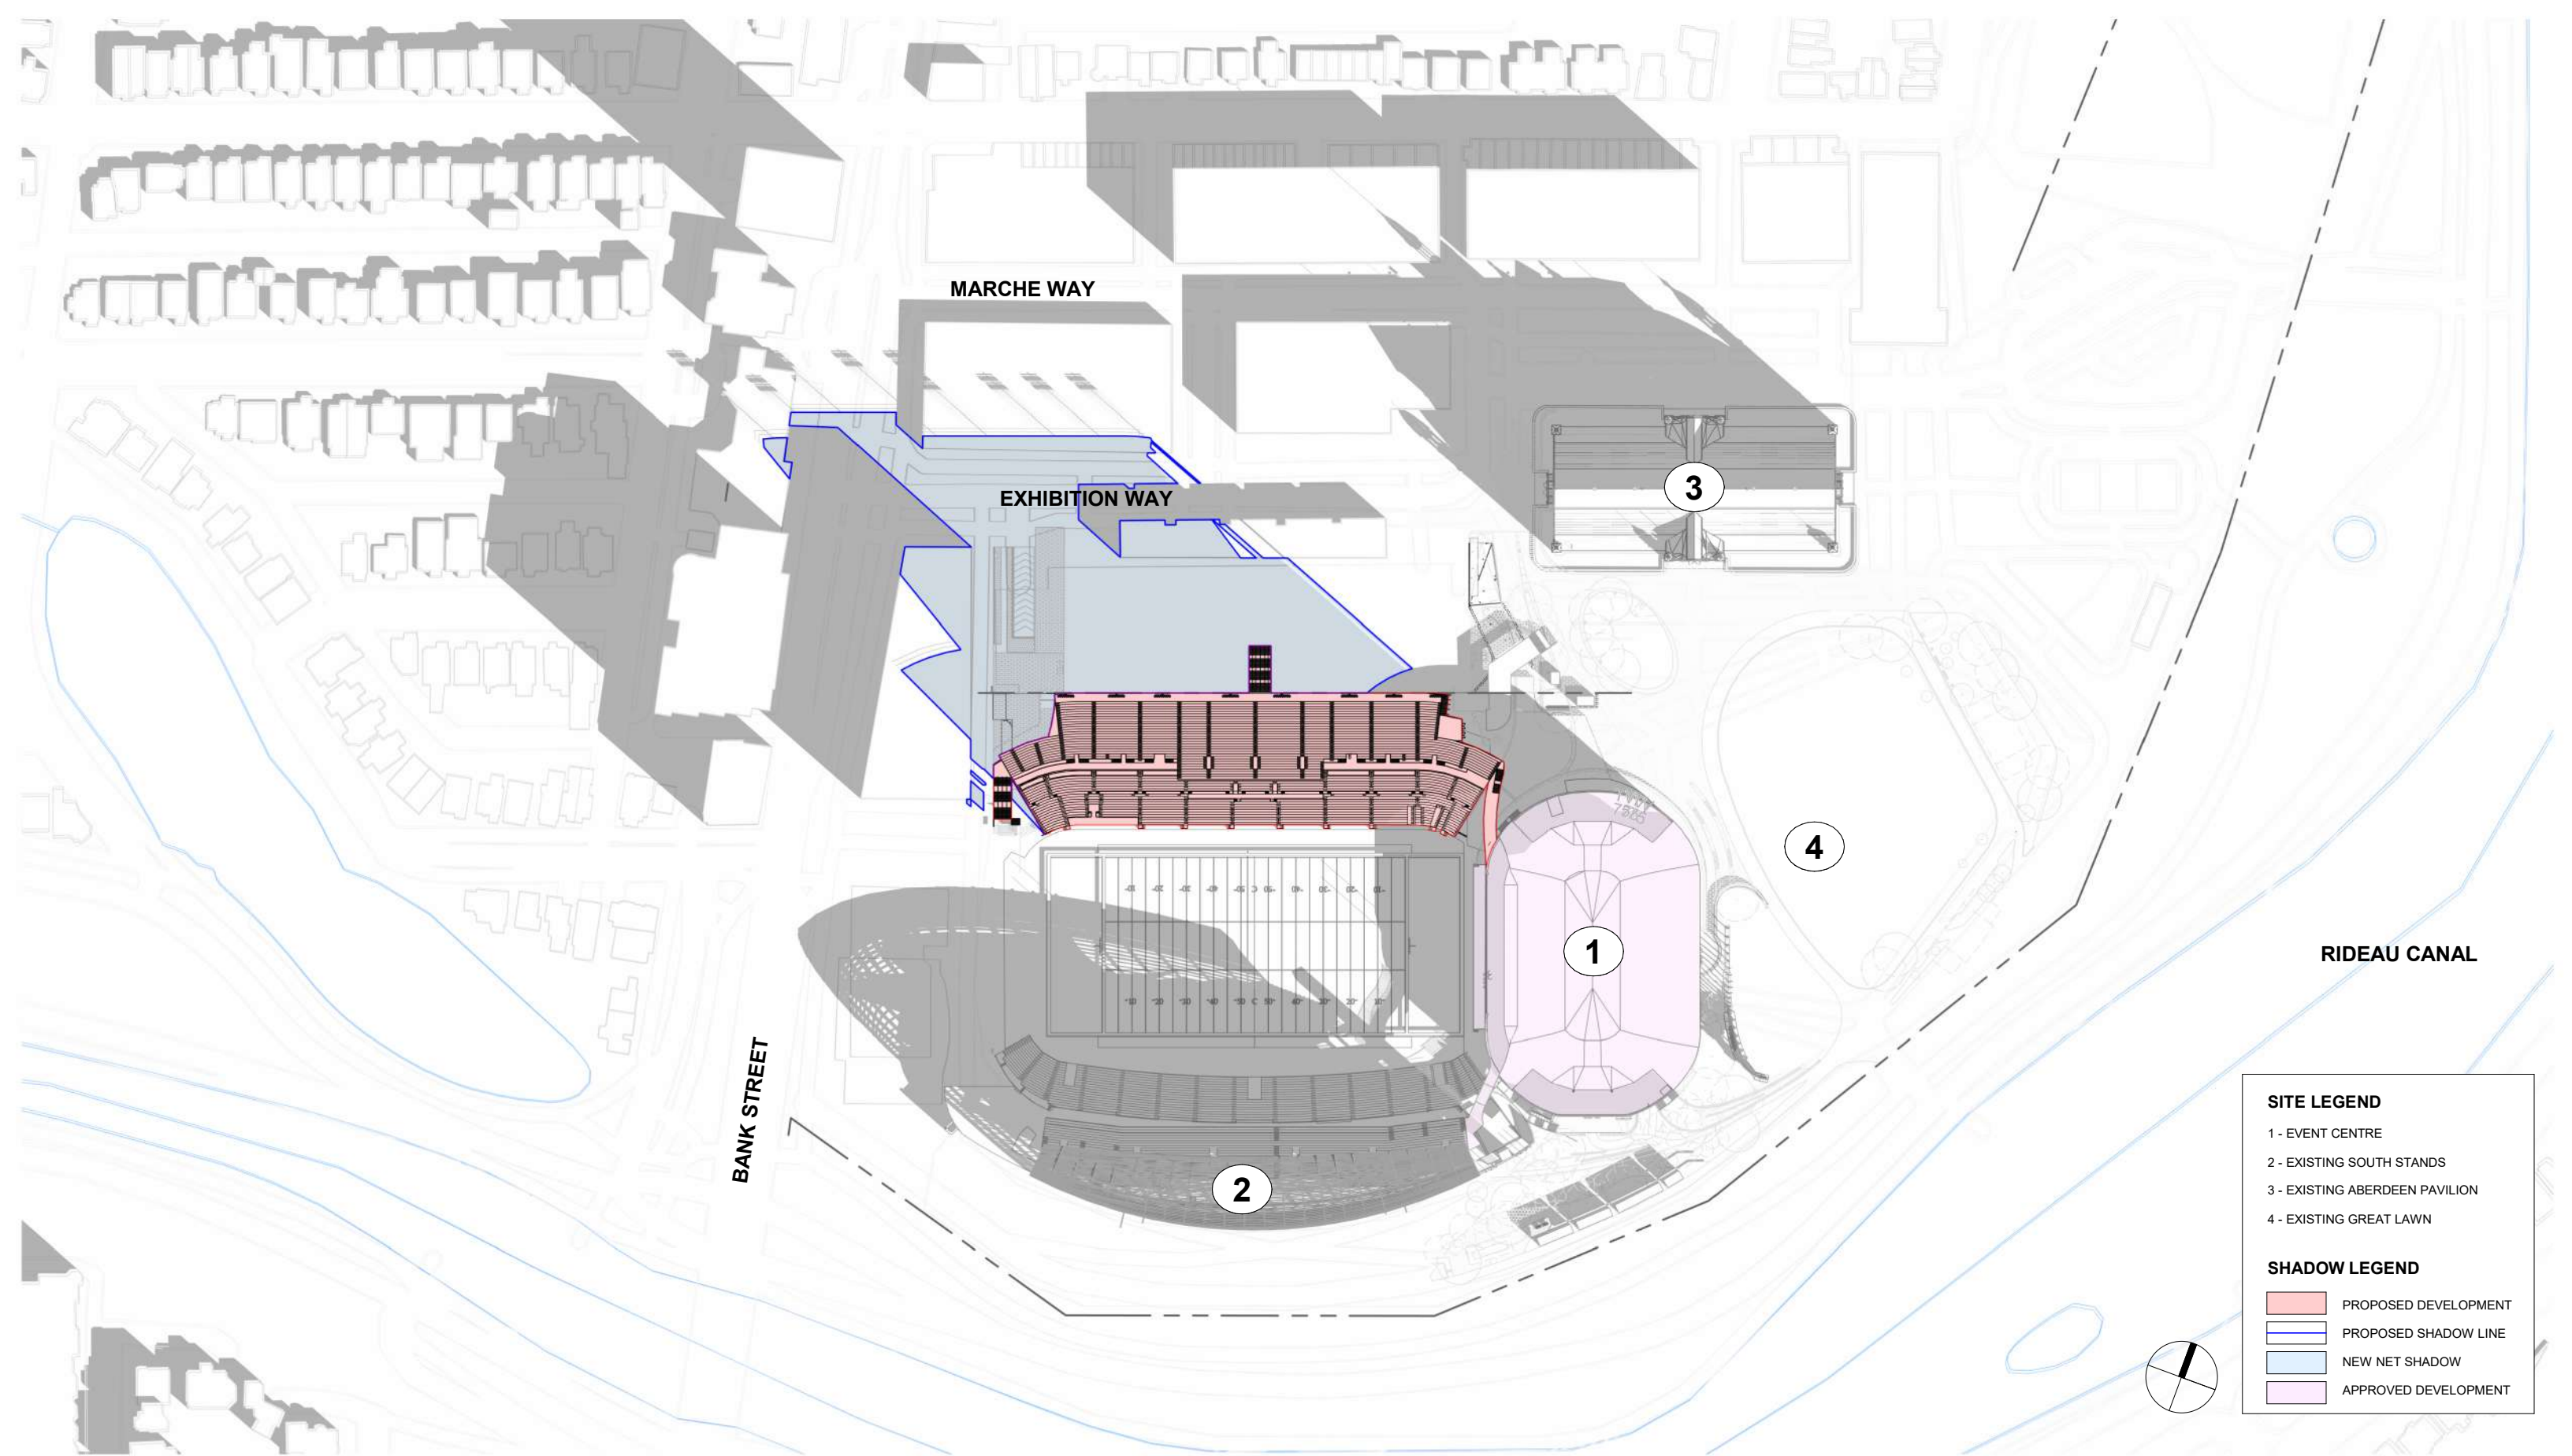

**LANSDOWNE NEW NORTH STANDS
SHADOW STUDY (JUNE 21 - 8 PM)**

SITE LEGEND

- 1 - EVENT CENTRE
- 2 - EXISTING SOUTH STANDS
- 3 - EXISTING ABERDEEN PAVILION
- 4 - EXISTING GREAT LAWN

SHADOW LEGEND

- PROPOSED DEVELOPMENT
- PROPOSED SHADOW LINE
- NEW NET SHADOW
- APPROVED DEVELOPMENT

**LANSDOWNE NEW NORTH STANDS
SHADOW STUDY (SEPT 21 - 8 AM)**

SITE LEGEND	
1 - EVENT CENTRE	
2 - EXISTING SOUTH STANDS	
3 - EXISTING ABERDEEN PAVILION	
4 - EXISTING GREAT LAWN	
SHADOW LEGEND	
■	PROPOSED DEVELOPMENT
■	PROPOSED SHADOW LINE
■	NEW NET SHADOW
■	APPROVED DEVELOPMENT

**LANSDOWNE NEW NORTH STANDS
SHADOW STUDY (SEPT 21 - 10 AM)**

SITE LEGEND	
1	- EVENT CENTRE
2	- EXISTING SOUTH STANDS
3	- EXISTING ABERDEEN PAVILION
4	- EXISTING GREAT LAWN
SHADOW LEGEND	
■	PROPOSED DEVELOPMENT
■	PROPOSED SHADOW LINE
■	NEW NET SHADOW
■	APPROVED DEVELOPMENT

**LANSDOWNE NEW NORTH STANDS
SHADOW STUDY (SEPT 21 - 12 PM)**

SITE LEGEND	
1 -	EVENT CENTRE
2 -	EXISTING SOUTH STANDS
3 -	EXISTING ABERDEEN PAVILION
4 -	EXISTING GREAT LAWN
SHADOW LEGEND	
■	PROPOSED DEVELOPMENT
■	PROPOSED SHADOW LINE
■	NEW NET SHADOW
■	APPROVED DEVELOPMENT