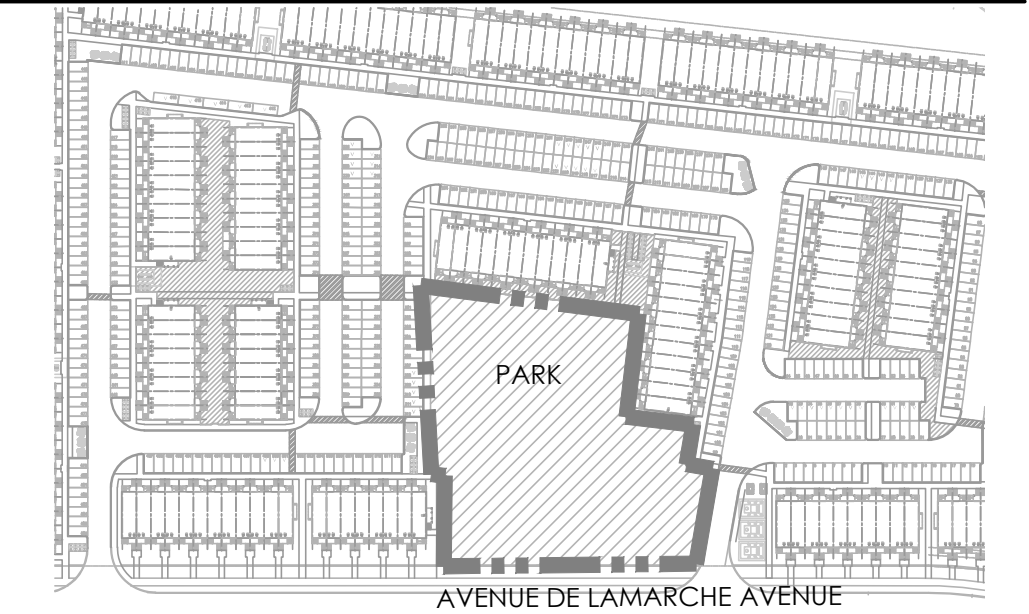

PARKETTE 0.452 ha

SHADE STRUCTURE

FITNESS AREA WITH CLIMBING BOULDER

CONCRETE PING PONG TABLE

KEY PLAN

LEGEND

- PROPERTY LINE
- POST AND RAIL FENCE
- DECIDUOUS STREET TREE
- DECIDUOUS PARK TREE
- CONIFEROUS TREE
- SEEDING/SOD
- C.I.P. CONCRETE PAVING
- HEAVY DUTY ASPHALT PAVING
- LIGHT DUTY ASPHALT PAVING
- ENGINEERED WOOD FIBRE
- WASTE RECEPTACLE
- PARK SIGN
- BENCH
- PING PONG TABLE
- PARK ENTRANCE