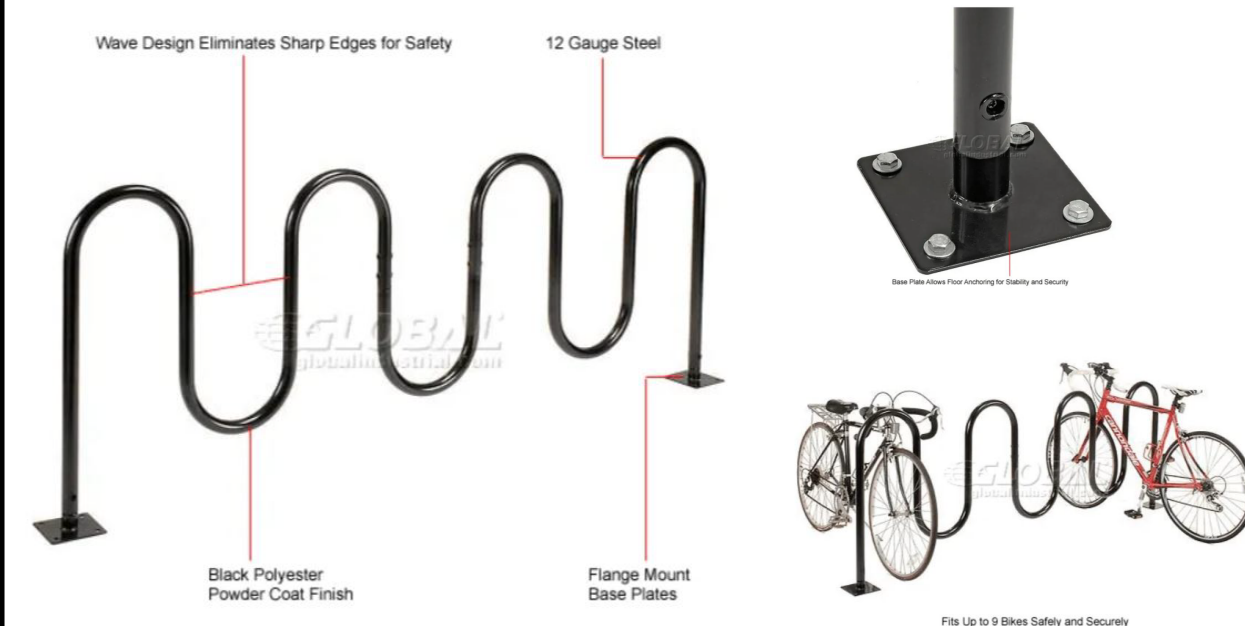

Version Date: July 19, 2024
File No. 22-130 Drawn By: CC

Garbage Enclosure Design Details

Planting List Table and Details

Planting List Table for 2545 9 th Line Road				
Common Name	Botanical Name	Size	Number on Plan	Special Requirements
Bur Oak	Quercus macrocarpa	Up to 30m at Full Maturity	1-4, 10-12	- Remove tree from container at planting and dig hole twice the width of the root bulb - For burlapped trees, place the root ball in the hole and gently cut away burlap.
Eastern White Cedar	Thuja occidentalis	Up to 15m at Full Maturity	5-9	- Remove tree from container at planting and dig hole twice the width of the root bulb - Proposed locations will provide for at least 6 hours of sunlight
Planting Clusters at Front for Screening (see figure on plan)				
Common Name	Botanical Name	Size	Number on Plan	Special Requirements
Eastern White Cedar	Thuja occidentalis	Up to 15m at Full Maturity	A (10 Total)	- Remove tree from container at planting and dig hole twice the width of the root bulb - Proposed locations will provide for at least 6 hours of sunlight
White Spruce	Picea glauca	Up to 30m at Full Maturity	B (5 Total)	- Remove tree from container at planting and dig hole twice the width of the root bulb - Proposed locations will provide for at least 6 hours of sunlight
Freeman Maple	Acer freemanii	Up to 15-20m at Full Maturity	C (5 Total)	- Remove tree from container at planting and dig hole twice the width of the root bulb - For burlapped trees, place the root ball in the hole and gently cut away burlap.

Planting Cluster

Bike Rack Design Details

Fencing Details (Privacy Screening)

PRIVACY SCREENS
Use for job sites and tennis courts.

- Recommended for use as shade cloth, mesh tarp or wind screen.
- UV-resistant HDPE material. Lightweight and durable.
- Easily attaches to chain link fence.
- Grommets 24" apart. Cable ties included.