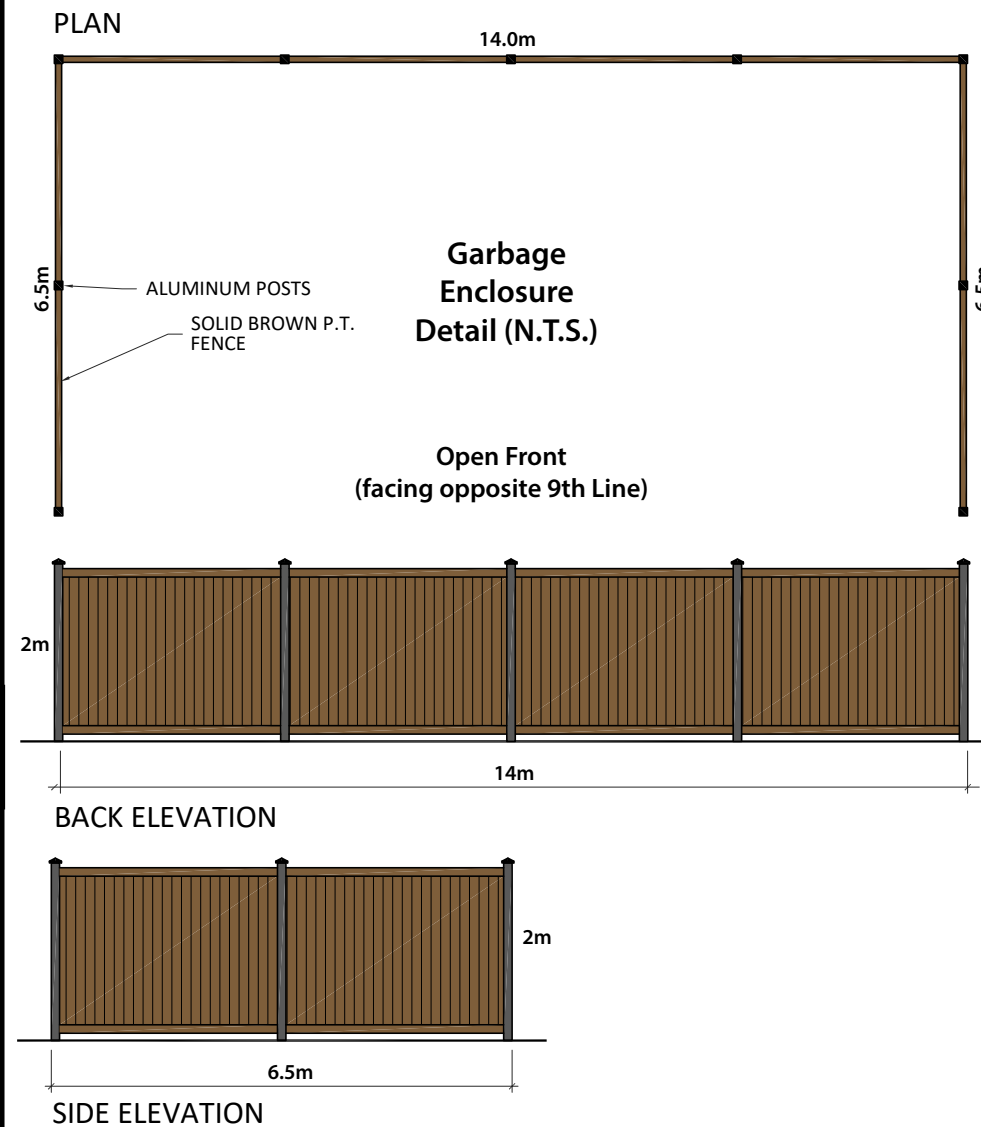

Garbage Enclosure Design Details

Planting List Table and Details

Planting List Table for 2545 9th Line Road				
Common Name	Botanical Name	Size	Number on Plan	Special Requirements
Bur Oak	Quercus macrocarpa	Up to 30m at Full Maturity	1-4, 10-12	- Remove tree from container at planting and dig hole twice the width of the root bulb - For burlapped trees, place the root ball in the hole and gently cut away burlap.
Eastern White Cedar	Thuja occidentalis	Up to 15m at Full Maturity	5-9	- Remove tree from container at planting and dig hole twice the width of the root bulb - Proposed locations will provide for at least 6 hours of sunlight
Planting Clusters at Front for Screening (see figure on plan)				
Common Name	Botanical Name	Size	Number on Plan	Special Requirements
Eastern White Cedar	Thuja occidentalis	Up to 15m at Full Maturity	A (10 Total)	- Remove tree from container at planting and dig hole twice the width of the root bulb - Proposed locations will provide for at least 6 hours of sunlight
White Spruce	Picea glauca	Up to 30m at Full Maturity	B (5 Total)	- Remove tree from container at planting and dig hole twice the width of the root bulb - Proposed locations will provide for at least 6 hours of sunlight
Freeman Maple	Acer freemanii	Up to 15-20m at Full Maturity	C (5 Total)	- Remove tree from container at planting and dig hole twice the width of the root bulb - For burlapped trees, place the root ball in the hole and gently cut away burlap.