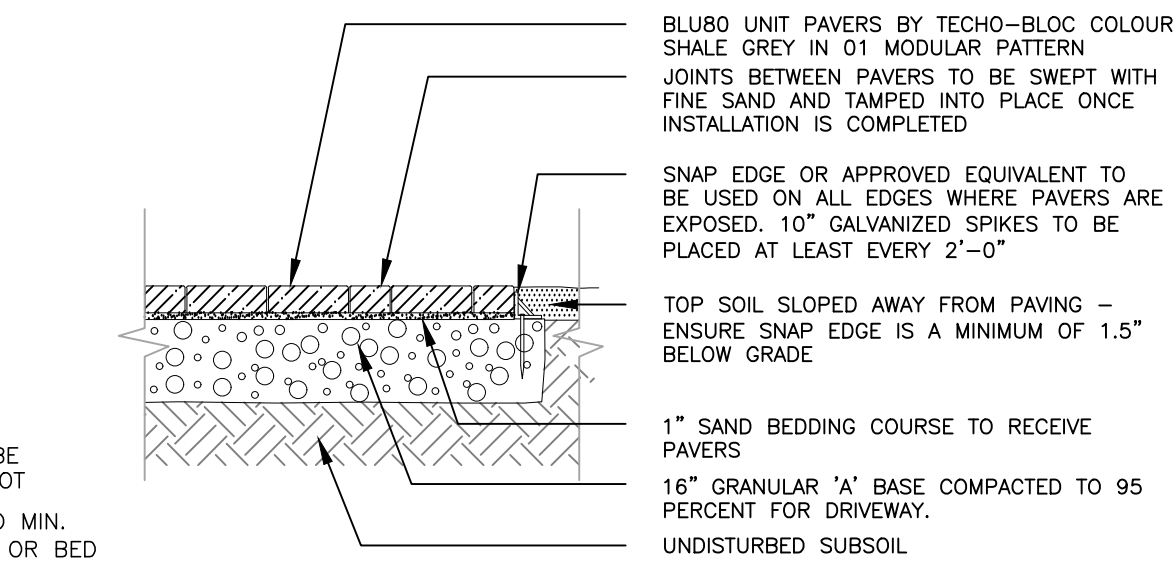

4 UNIT PAVING - PATIO & WALKWAYS n.t.s.

5 UNIT PAVING - DRIVEWAY n.t.s.

Trees/Shrubs/Vines							
Key	Qty	Botanical Name	Common Name	Size	Cdn	Notes	Revisions
AFF	1	Acer fremanii 'Firefall'	Firefall Maple	60mm cal	WB		
POT	4	Physocarpus opulifolius 'Tiny Wine'	Tiny Wine Ninebark	60 cm ht	3 gal pot		
SAJ	1	Syringa Amurensis Japonica	Ivory Silk Lilac Tree	50 mm cal	WB		
SJG	7	Spirea japonica Goldflame	Goldflame Spirea		3 gal pot		
ST	3	Spirea trilobata	Dwarf Vanhouttei Spirea	60 cm ht	3 gal pot		
TAB	1	Tilia Americana 'Boulevard'	Boulevard Basswood	60 mm cal	WB		
TCNA	8	Taxus cuspidata 'Nana Aureoscens'	Dwarf Golden Japanese Yew		2 gal pot		
TMH	8	Taxus x media 'Hillii'	Hill's Yew	60 cm	7 gal		

Perennials/Grasses/Groundcovers							
Key	No	Botanical Name	Common Name	Size	Cdn	Notes	Revisions
CAK	24	Calamagrostis acutifolia 'Karl Forester'	Feather Reed Grass		1 gal pot	plant 32" o.c.	
HBW	26	Hosta Blue Wedgewood	Blue Wedgewood Hosta		1 gal pot	plant 24" o.c.	
CAO	11	Calamagrostis acutifolia 'Overdam'	Variegated Feather Reed Grass		1 gal pot	plant 24" o.c.	
RFG	7	Rudbeckia fulgida Golstrum	Black Eyed Susans		1 gal pot	plant 18" o.c.	
HH	26	Hemerocallis x 'Stella Supreme'	Stella Supreme Hybrid Daylily		1 gal pot	plant 18" o.c.