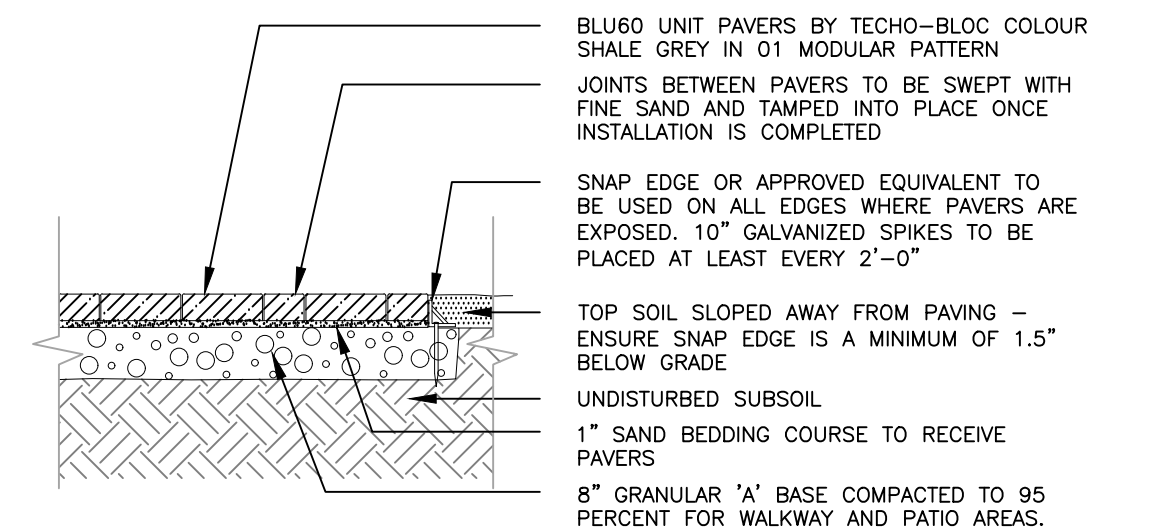

1 DECIDUOUS TREE PLANTING n.t.s.

2 SHRUB PLANTING n.t.s.

3 PERENNIAL & ORNAMENTAL GRASS PLANTING n.t.s.

4 UNIT PAVING - PATIO & WALKWAYS n.t.s.

5 UNIT PAVING - DRIVEWAY n.t.s.

Trees/Shrubs/Vines							
Key	Qty	Botanical Name	Common Name	Size	Cdn	Notes	Revisions
AFF	1	Acer fremanii 'Firefall'	Firefall Maple	60mm cal	WB		
POT	4	Physocarpus opulifolius 'Tiny Wine'	Tiny Wine Ninebark	60 cm ht	3 gal pot		
SAJ	1	Syringa Amurensis Japonica	Ivory Silk Lilac Tree	50 mm cal	WB		
SJG	7	Spirea japonica Goldflame	Goldflame Spirea		3 gal pot		
ST	3	Spirea trilobata	Dwarf Vanhouttei Spirea	60 cm ht	3 gal pot		
TAB	1	Tilia Americana 'Boulevard'	Boulevard Basswood	60 mm cal	WB		
TCNA	8	Taxus cuspidata 'Nana Aureoscens'	Dwarf Golden Japanese Yew		2 gal pot		
TMH	8	Taxus x media 'Hillii'	Hill's Yew	60 cm	7 gal		

Perennials/Grasses/Groundcovers							
Key	No	Botanical Name	Common Name	Size	Cdn	Notes	Revisions
CAK	24	Calamagrostis acutifolia 'Karl Forester'	Feather Reed Grass		1 gal pot	plant 32" o.c.	
HBW	26	Hosta Blue Wedgewood	Blue Wedgewood Hosta		1 gal pot	plant 24" o.c.	
CAO	11	Calamagrostis acutifolia 'Overdam'	Variegated Feather Reed Grass		1 gal pot	plant 24" o.c.	
RFG	7	Rudbeckia fulgida Golstrum	Black Eyed Susans		1 gal pot	plant 18" o.c.	
HH	26	Hemerocallis x 'Stella Supreme'	Stella Supreme Hybrid Daylily		1 gal pot	plant 18" o.c.	

LEGEND

- PROPOSED DECIDUOUS TREE
- PROPOSED SHRUBS
- PROPOSED PERENNIALS
- PROPOSED GRASSES
- LAWN AREA
- INTERLOCKING PAVERS
- ASPHALT
- STEPPING STONES
- NEW VINYL FENCE
- PROPERTY LINE
- BICYCLE PARKING

No.	Date	Revision note
1	July 19/24	Preliminary issued for review

John K. Szczepaniak
LANDSCAPE ARCHITECT
BASQUA
tel: (613) 731-2777 fax: (613) 731-6989
e-mail: jszla@rogers.com

ISSUED FOR REVIEW ONLY - NOT FOR CONSTRUCTION.

1138 Maisonneuve
1138 Maisonneuve
Ottawa, ON