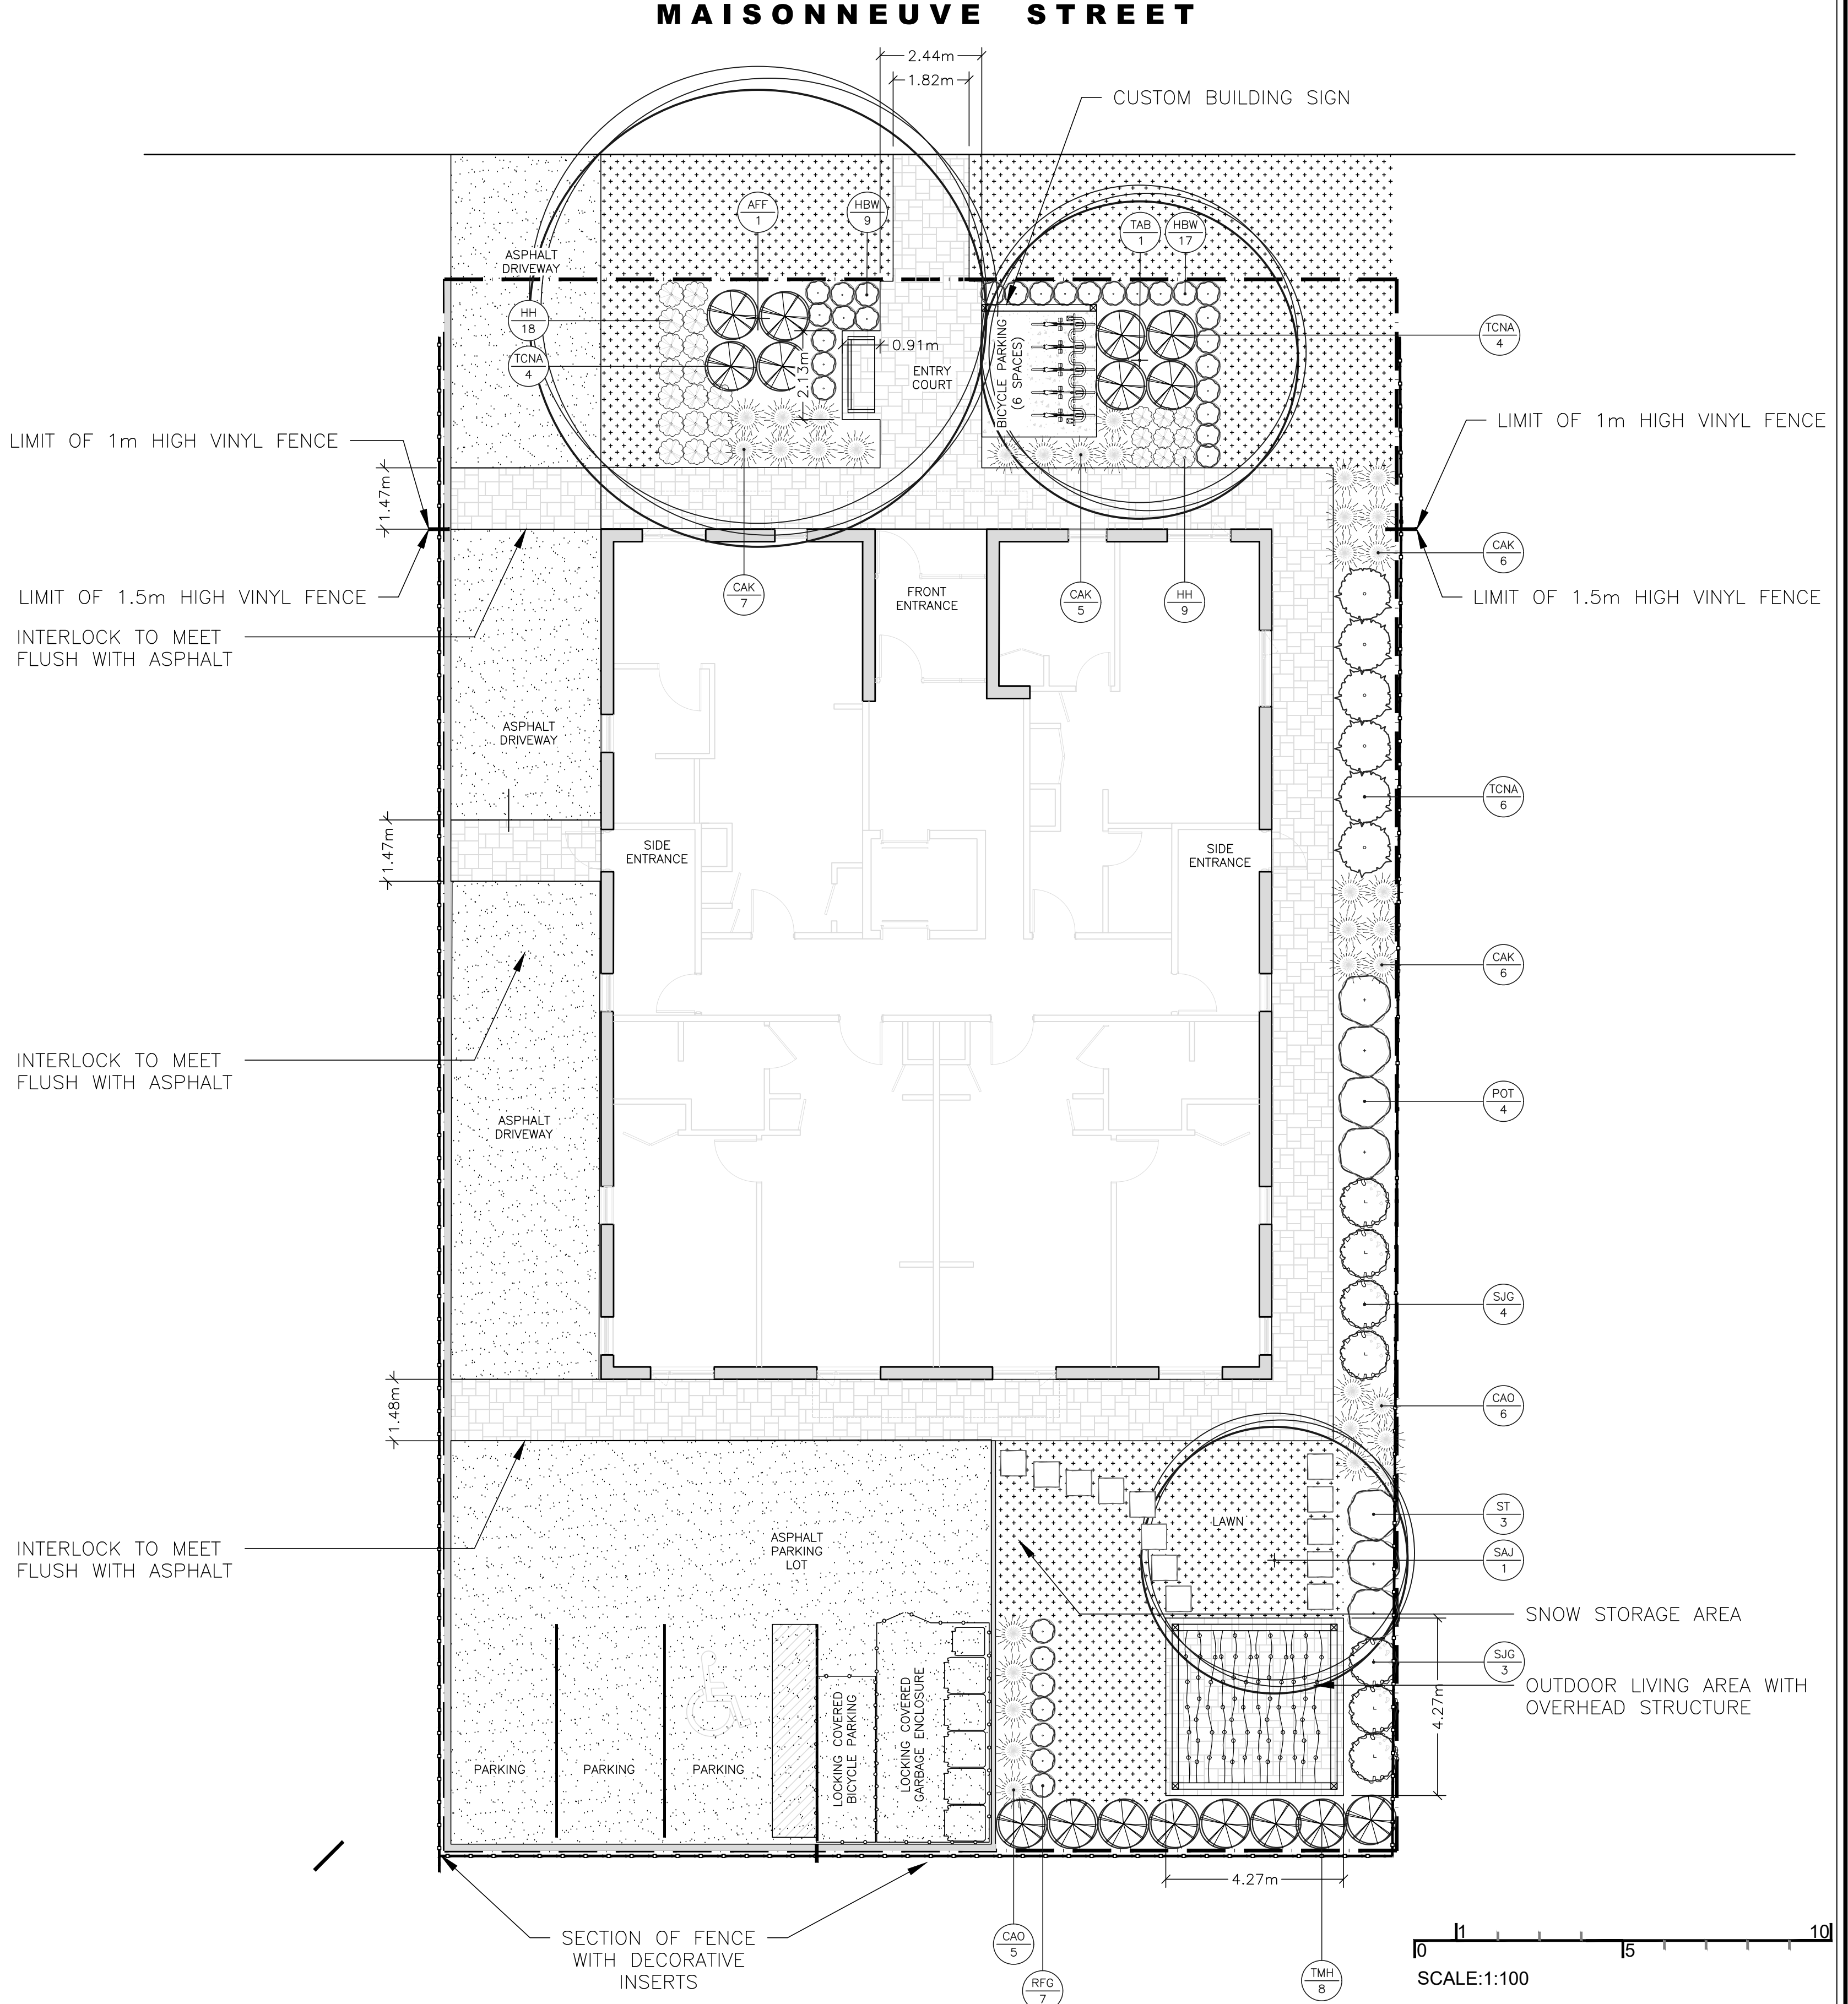

LEGEND

- PROPOSED DECIDUOUS TREE
- PROPOSED SHRUBS
- PROPOSED PERENNIALS
- PROPOSED GRASSES
- LAWN AREA
- INTERLOCKING PAVERS
- ASPHALT
- STEPPING STONES
- NEW VINYL FENCE
- PROPERTY LINE
- BICYCLE PARKING

No.	Date	Revision note
1	July 19/24	Preliminary issued for review

John K. Szczepaniak
LANDSCAPE ARCHITECT
BASQUA
tel: (613) 731-2777 fax: (613) 731-6989
e-mail: jszla@rogers.com

ISSUED FOR REVIEW ONLY - NOT FOR CONSTRUCTION.

1138 Maisonneuve
1138 Maisonneuve
Ottawa, ON

Preliminary Concept Plan

CHK: JKS
DRW: EK
DATE: July 08, 2024
ID: 2024-04
SCALE: 1:100