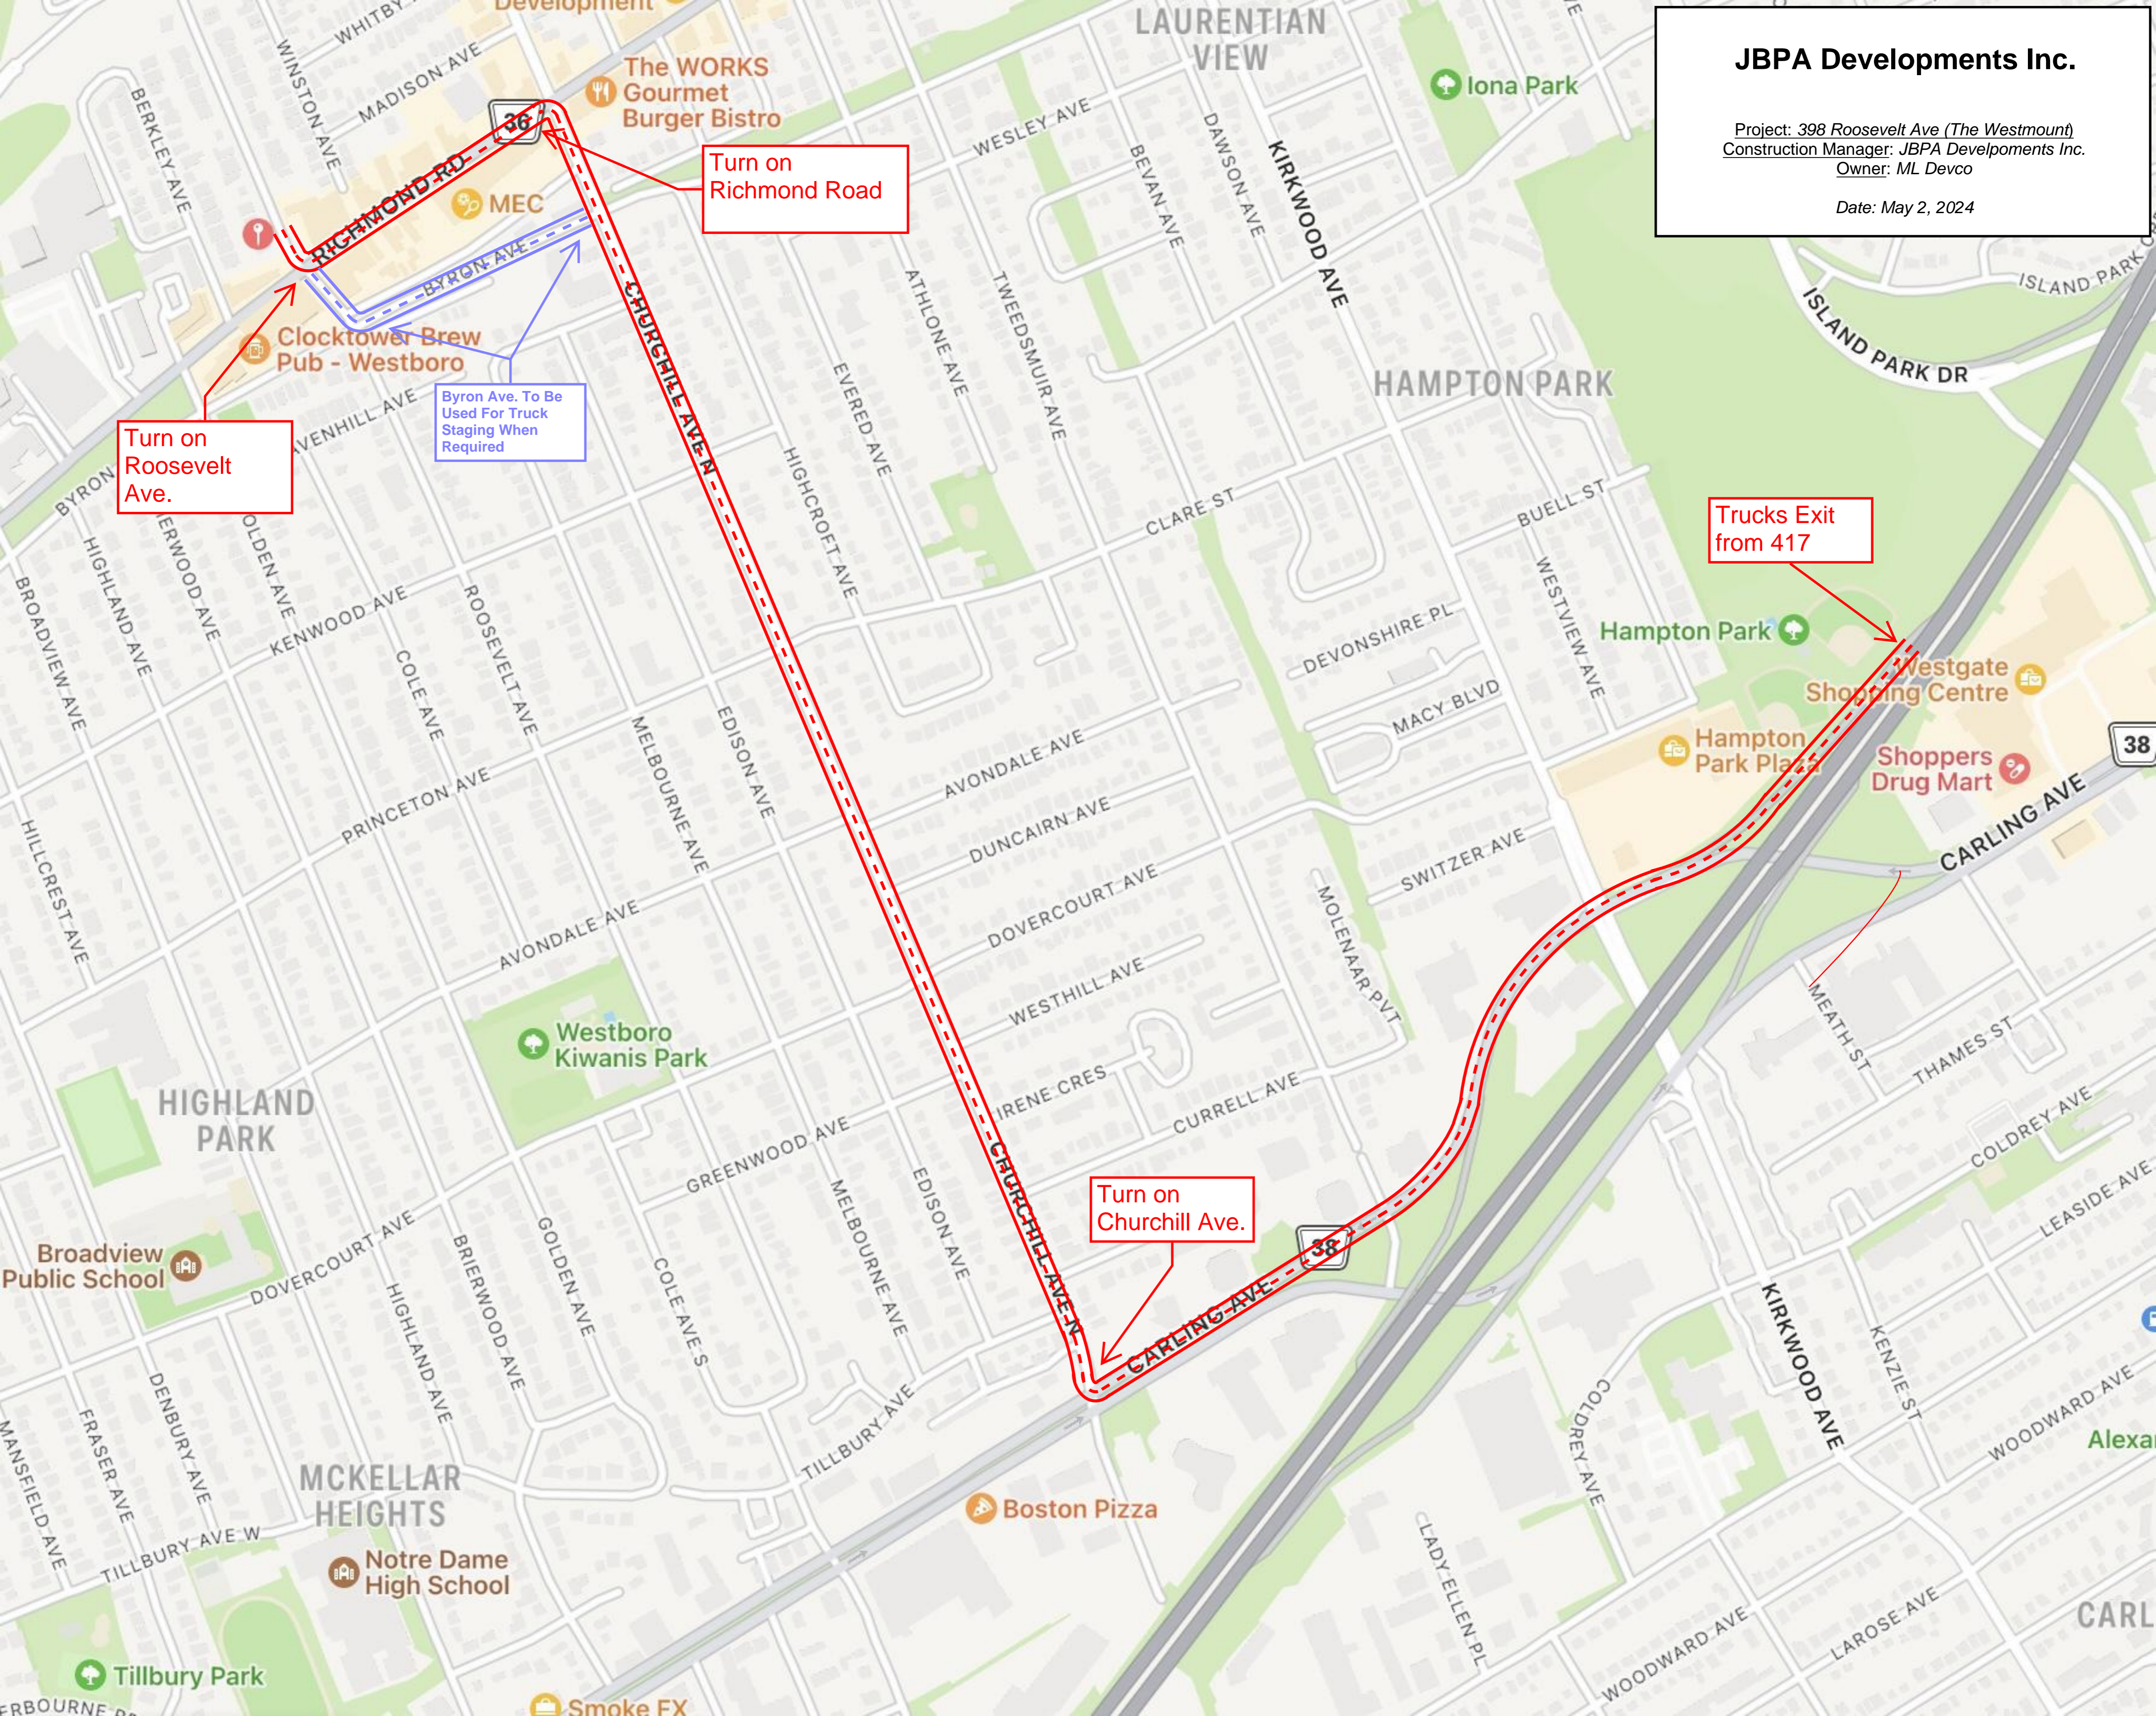

JBPA Developments Inc.

Project: 398 Roosevelt Ave (The Westmount)
Construction Manager: JBPA Developments Inc.
Owner: ML Devco

Date: May 2, 2024

Turn on
Roosevelt
Ave.

Turn on
Richmond Road

Byron Ave. To Be
Used For Truck
Staging When
Required

Trucks Exit
from 417

Turn on
Churchill Ave.