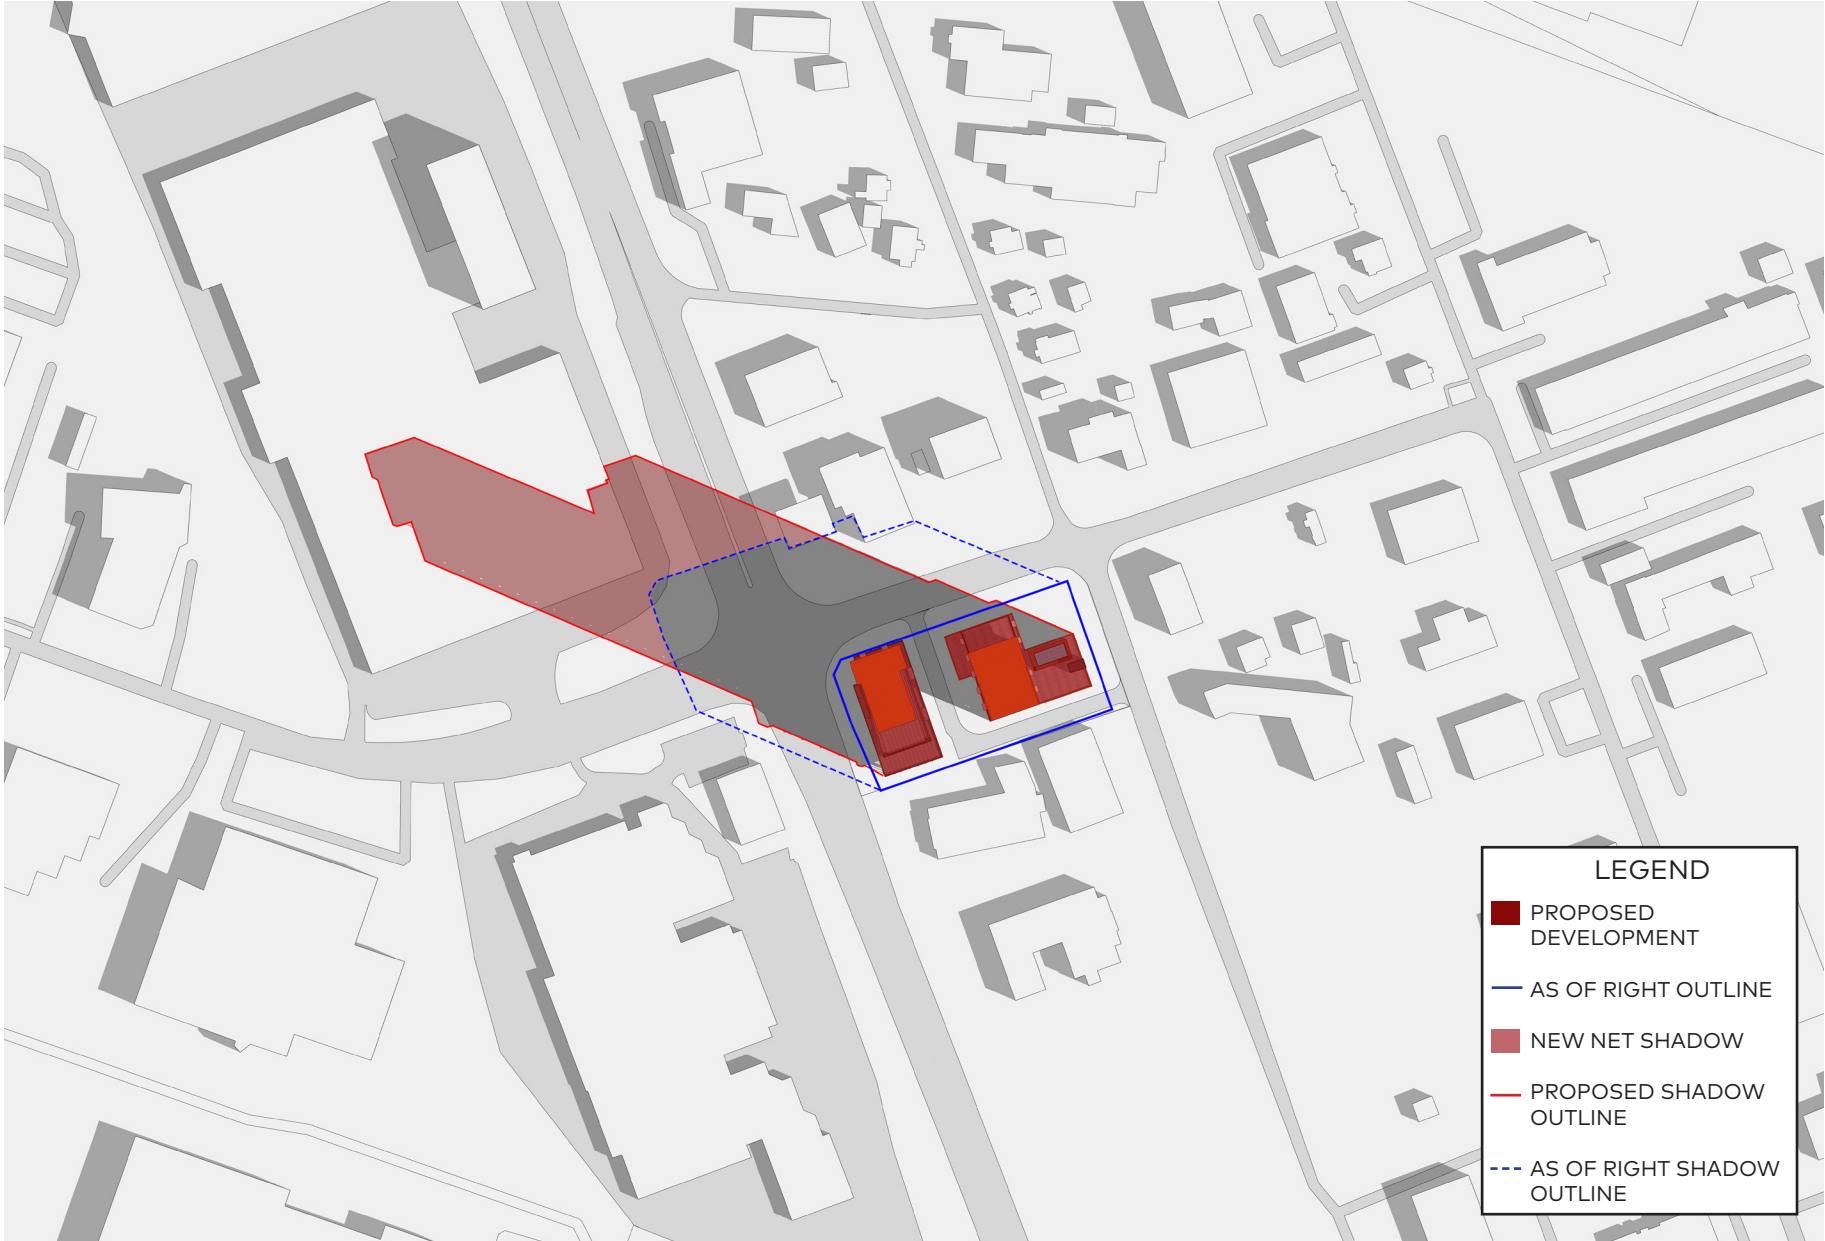

June 21, 7pm

June 21, 8pm

June 21, 8:55pm

September 21, 6:49am

September 21, 8am

September 21, 10am

**LEGEND**

- PROPOSED DEVELOPMENT
- AS OF RIGHT OUTLINE
- NEW NET SHADOW
- PROPOSED SHADOW OUTLINE
- - - AS OF RIGHT SHADOW OUTLINE

September 21, 11am

September 21, 12pm

**LEGEND**

- PROPOSED DEVELOPMENT
- AS OF RIGHT OUTLINE
- NEW NET SHADOW
- PROPOSED SHADOW OUTLINE
- - - AS OF RIGHT SHADOW OUTLINE

September 21, 1pm

**LEGEND**

- PROPOSED DEVELOPMENT
- AS OF RIGHT OUTLINE
- NEW NET SHADOW
- PROPOSED SHADOW OUTLINE
- - - AS OF RIGHT SHADOW OUTLINE

September 21, 2pm

**LEGEND**

- PROPOSED DEVELOPMENT
- AS OF RIGHT OUTLINE
- NEW NET SHADOW
- PROPOSED SHADOW OUTLINE
- - - AS OF RIGHT SHADOW OUTLINE

September 21, 3pm

**LEGEND**

- PROPOSED DEVELOPMENT
- AS OF RIGHT OUTLINE
- NEW NET SHADOW
- PROPOSED SHADOW OUTLINE
- AS OF RIGHT SHADOW OUTLINE

September 21, 4pm

**LEGEND**

- PROPOSED DEVELOPMENT
- AS OF RIGHT OUTLINE
- NEW NET SHADOW
- PROPOSED SHADOW OUTLINE
- AS OF RIGHT SHADOW OUTLINE

September 21, 5pm

September 21, 7:01pm

December 21, 8am

December 21, 9am