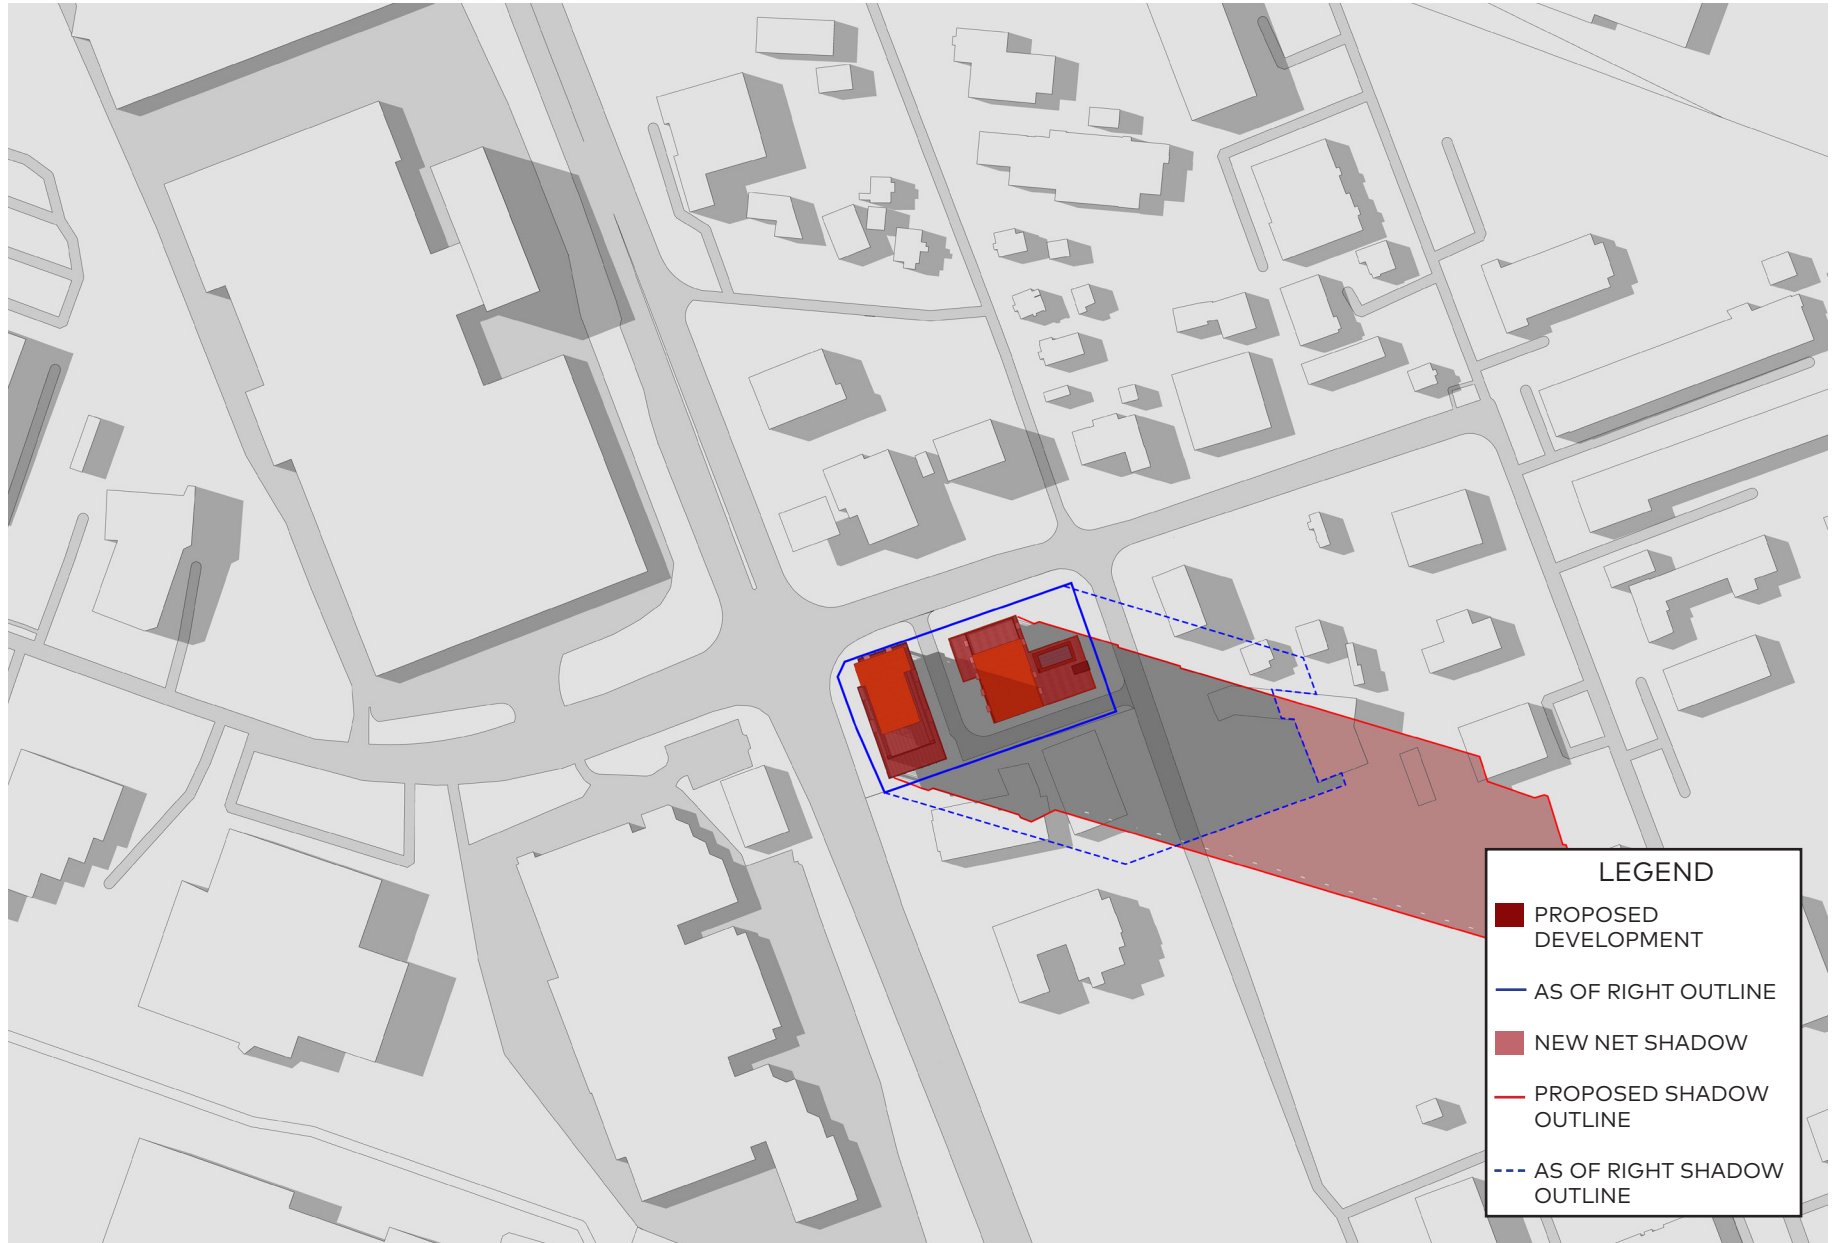

June 21, 5pm

**LEGEND**

- PROPOSED DEVELOPMENT
- AS OF RIGHT OUTLINE
- NEW NET SHADOW
- PROPOSED SHADOW OUTLINE
- - - AS OF RIGHT SHADOW OUTLINE

June 21, 6pm

**LEGEND**

- PROPOSED DEVELOPMENT
- AS OF RIGHT OUTLINE
- NEW NET SHADOW
- PROPOSED SHADOW OUTLINE
- - - AS OF RIGHT SHADOW OUTLINE

June 21, 7pm

June 21, 8pm

June 21, 8:55pm

September 21, 6:49am

September 21, 8am

September 21, 10am

**LEGEND**

- PROPOSED DEVELOPMENT
- AS OF RIGHT OUTLINE
- NEW NET SHADOW
- PROPOSED SHADOW OUTLINE
- - - AS OF RIGHT SHADOW OUTLINE

September 21, 11am

September 21, 12pm

**LEGEND**

- PROPOSED DEVELOPMENT
- AS OF RIGHT OUTLINE
- NEW NET SHADOW
- PROPOSED SHADOW OUTLINE
- - - AS OF RIGHT SHADOW OUTLINE

September 21, 1pm

**LEGEND**

- PROPOSED DEVELOPMENT
- AS OF RIGHT OUTLINE
- NEW NET SHADOW
- PROPOSED SHADOW OUTLINE
- - - AS OF RIGHT SHADOW OUTLINE

September 21, 4pm

**LEGEND**

- PROPOSED DEVELOPMENT
- AS OF RIGHT OUTLINE
- NEW NET SHADOW
- PROPOSED SHADOW OUTLINE
- AS OF RIGHT SHADOW OUTLINE

September 21, 5pm

September 21, 7:01pm

December 21, 8am

December 21, 9am