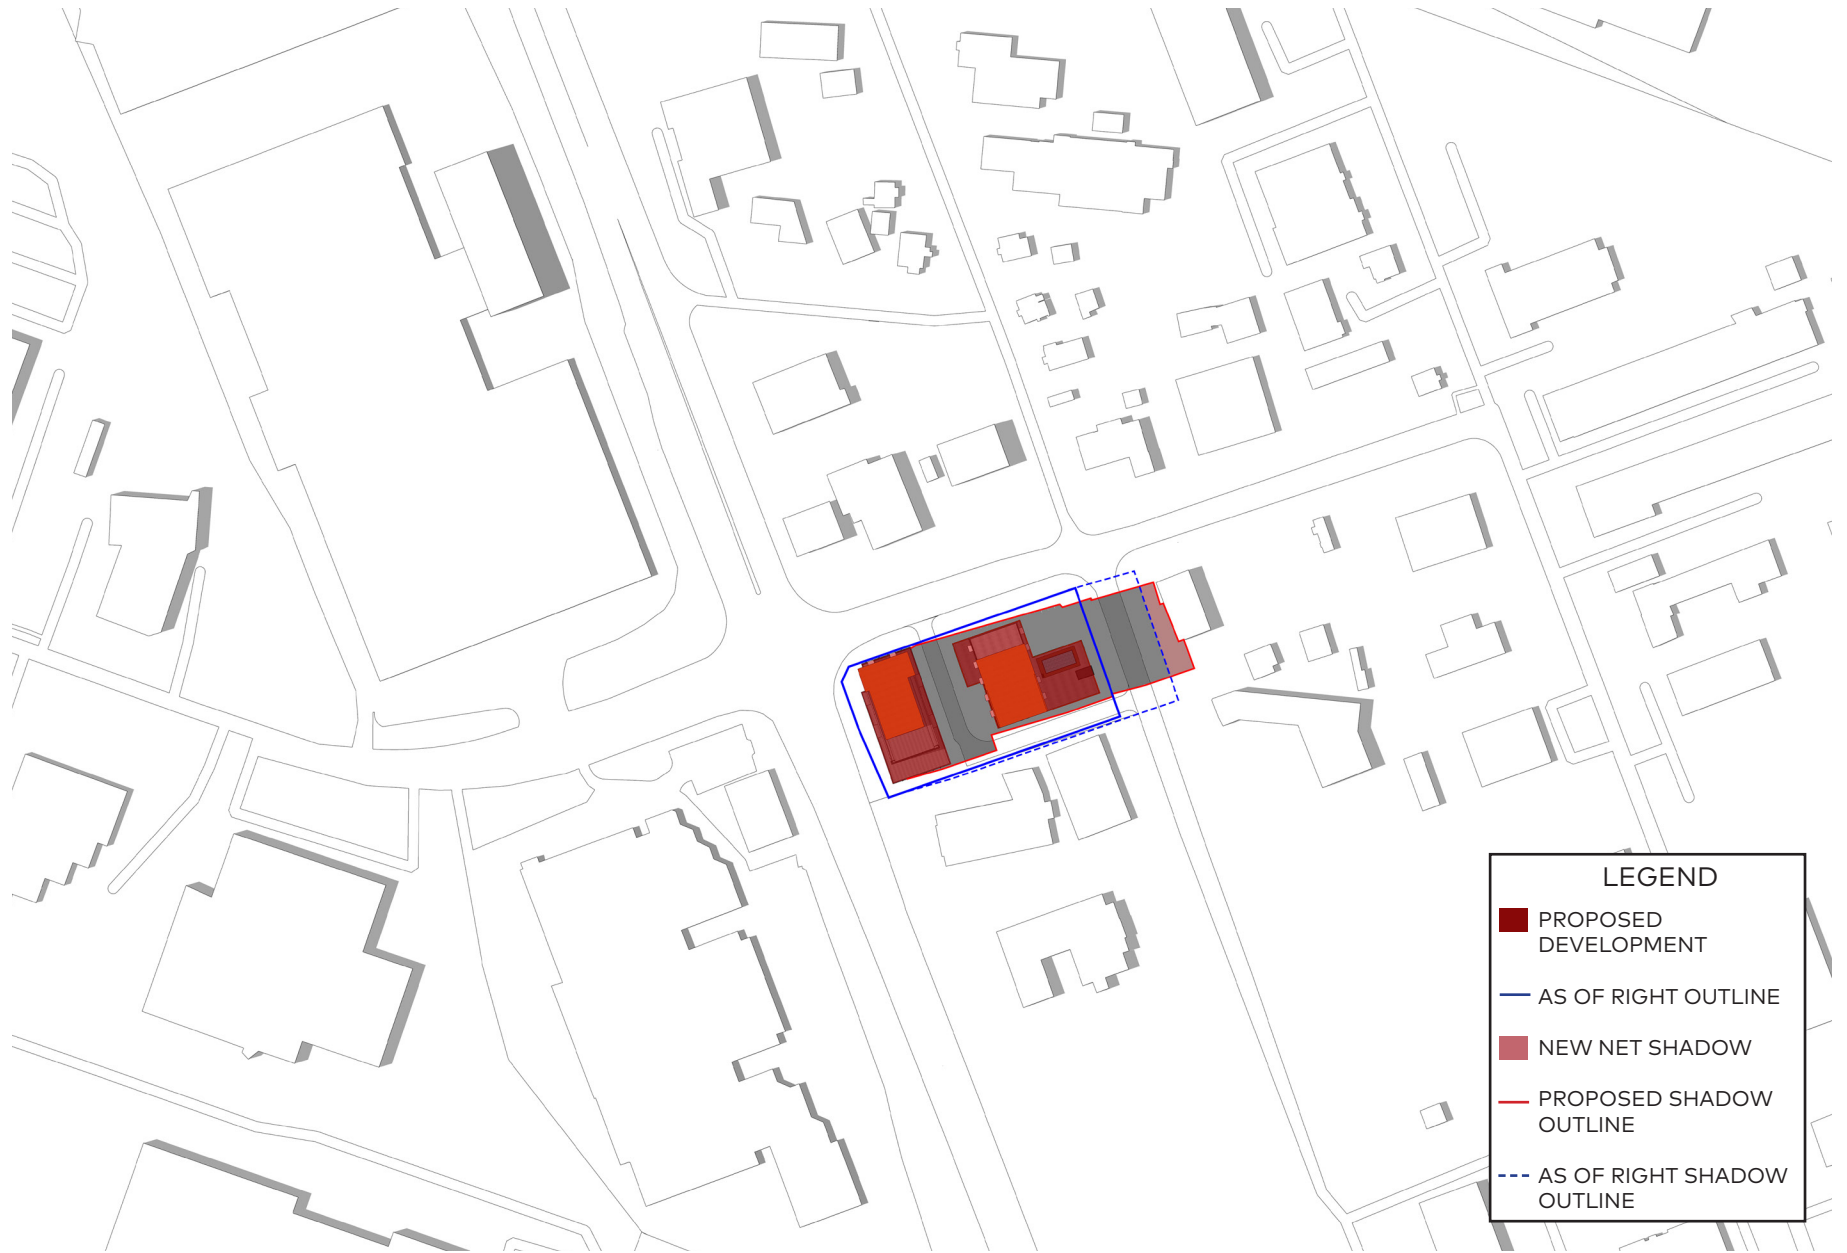

June 21, 3pm

**LEGEND**

- PROPOSED DEVELOPMENT
- AS OF RIGHT OUTLINE
- NEW NET SHADOW
- PROPOSED SHADOW OUTLINE
- - - AS OF RIGHT SHADOW OUTLINE

June 21, 4pm

**LEGEND**

- PROPOSED DEVELOPMENT
- AS OF RIGHT OUTLINE
- NEW NET SHADOW
- PROPOSED SHADOW OUTLINE
- - - AS OF RIGHT SHADOW OUTLINE

June 21, 5pm

**LEGEND**

- PROPOSED DEVELOPMENT
- AS OF RIGHT OUTLINE
- NEW NET SHADOW
- PROPOSED SHADOW OUTLINE
- - - AS OF RIGHT SHADOW OUTLINE

June 21, 6pm

**LEGEND**

- PROPOSED DEVELOPMENT
- AS OF RIGHT OUTLINE
- NEW NET SHADOW
- PROPOSED SHADOW OUTLINE
- - - AS OF RIGHT SHADOW OUTLINE

June 21, 7pm

June 21, 8pm

June 21, 8:55pm

September 21, 6:49am

September 21, 8am

September 21, 10am

**LEGEND**

- PROPOSED DEVELOPMENT
- AS OF RIGHT OUTLINE
- NEW NET SHADOW
- PROPOSED SHADOW OUTLINE
- - - AS OF RIGHT SHADOW OUTLINE

December 21, 10am

December 21, 11am

December 21, 12pm

December 21, 1pm

December 21, 3pm

December 21, 4pm