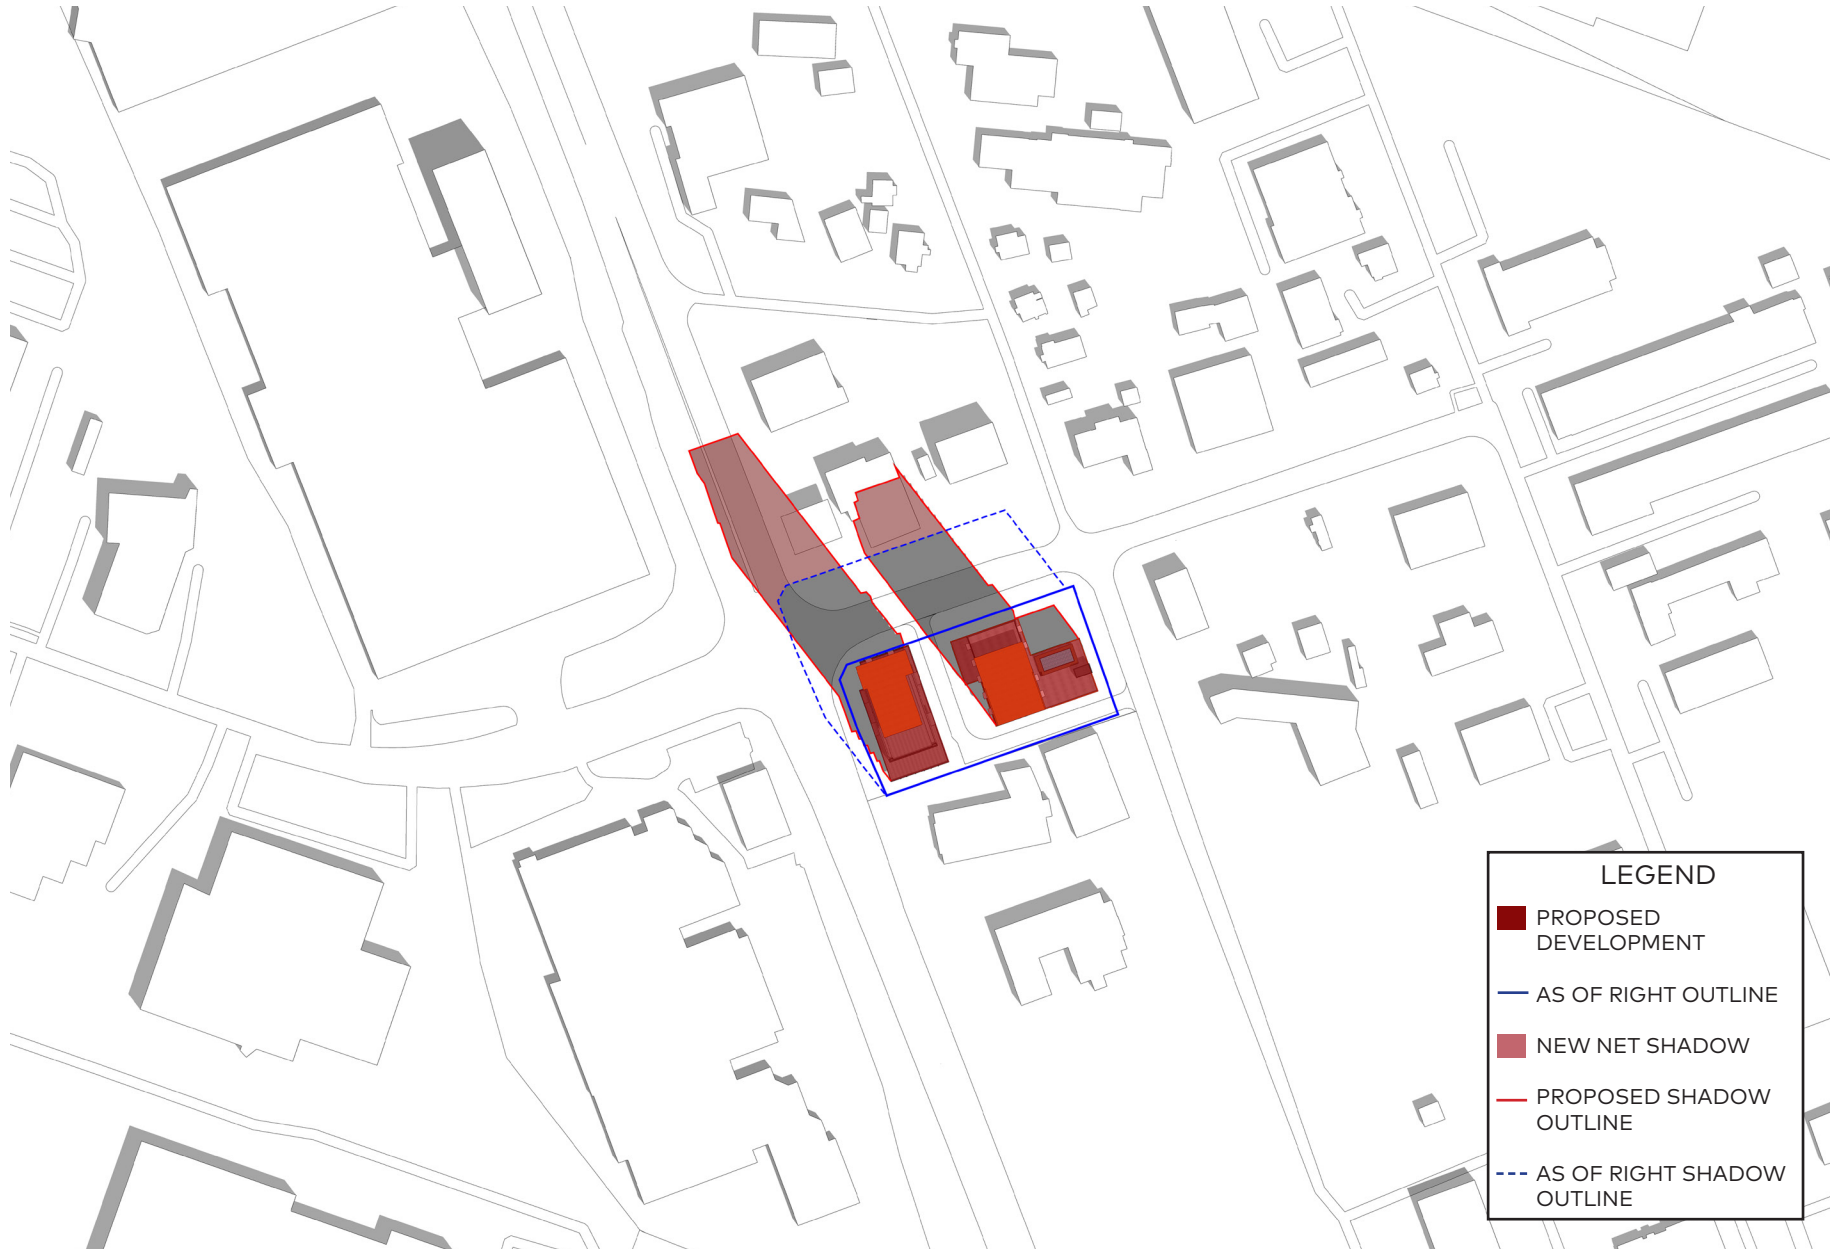

June 21, 7pm

June 21, 8pm

June 21, 8:55pm

September 21, 6:49am

September 21, 8am

September 21, 10am

**LEGEND**

- PROPOSED DEVELOPMENT
- AS OF RIGHT OUTLINE
- NEW NET SHADOW
- PROPOSED SHADOW OUTLINE
- - - AS OF RIGHT SHADOW OUTLINE

September 21, 11am

September 21, 12pm

**LEGEND**

- PROPOSED DEVELOPMENT
- AS OF RIGHT OUTLINE
- NEW NET SHADOW
- PROPOSED SHADOW OUTLINE
- - - AS OF RIGHT SHADOW OUTLINE

September 21, 1pm

**LEGEND**

- PROPOSED DEVELOPMENT
- AS OF RIGHT OUTLINE
- NEW NET SHADOW
- PROPOSED SHADOW OUTLINE
- - - AS OF RIGHT SHADOW OUTLINE

September 21, 2pm

**LEGEND**

- PROPOSED DEVELOPMENT
- AS OF RIGHT OUTLINE
- NEW NET SHADOW
- PROPOSED SHADOW OUTLINE
- - - AS OF RIGHT SHADOW OUTLINE

September 21, 3pm

**LEGEND**

- PROPOSED DEVELOPMENT
- AS OF RIGHT OUTLINE
- NEW NET SHADOW
- PROPOSED SHADOW OUTLINE
- AS OF RIGHT SHADOW OUTLINE

September 21, 4pm

**LEGEND**

- PROPOSED DEVELOPMENT
- AS OF RIGHT OUTLINE
- NEW NET SHADOW
- PROPOSED SHADOW OUTLINE
- AS OF RIGHT SHADOW OUTLINE

September 21, 5pm

September 21, 7:01pm

December 21, 8am

December 21, 9am