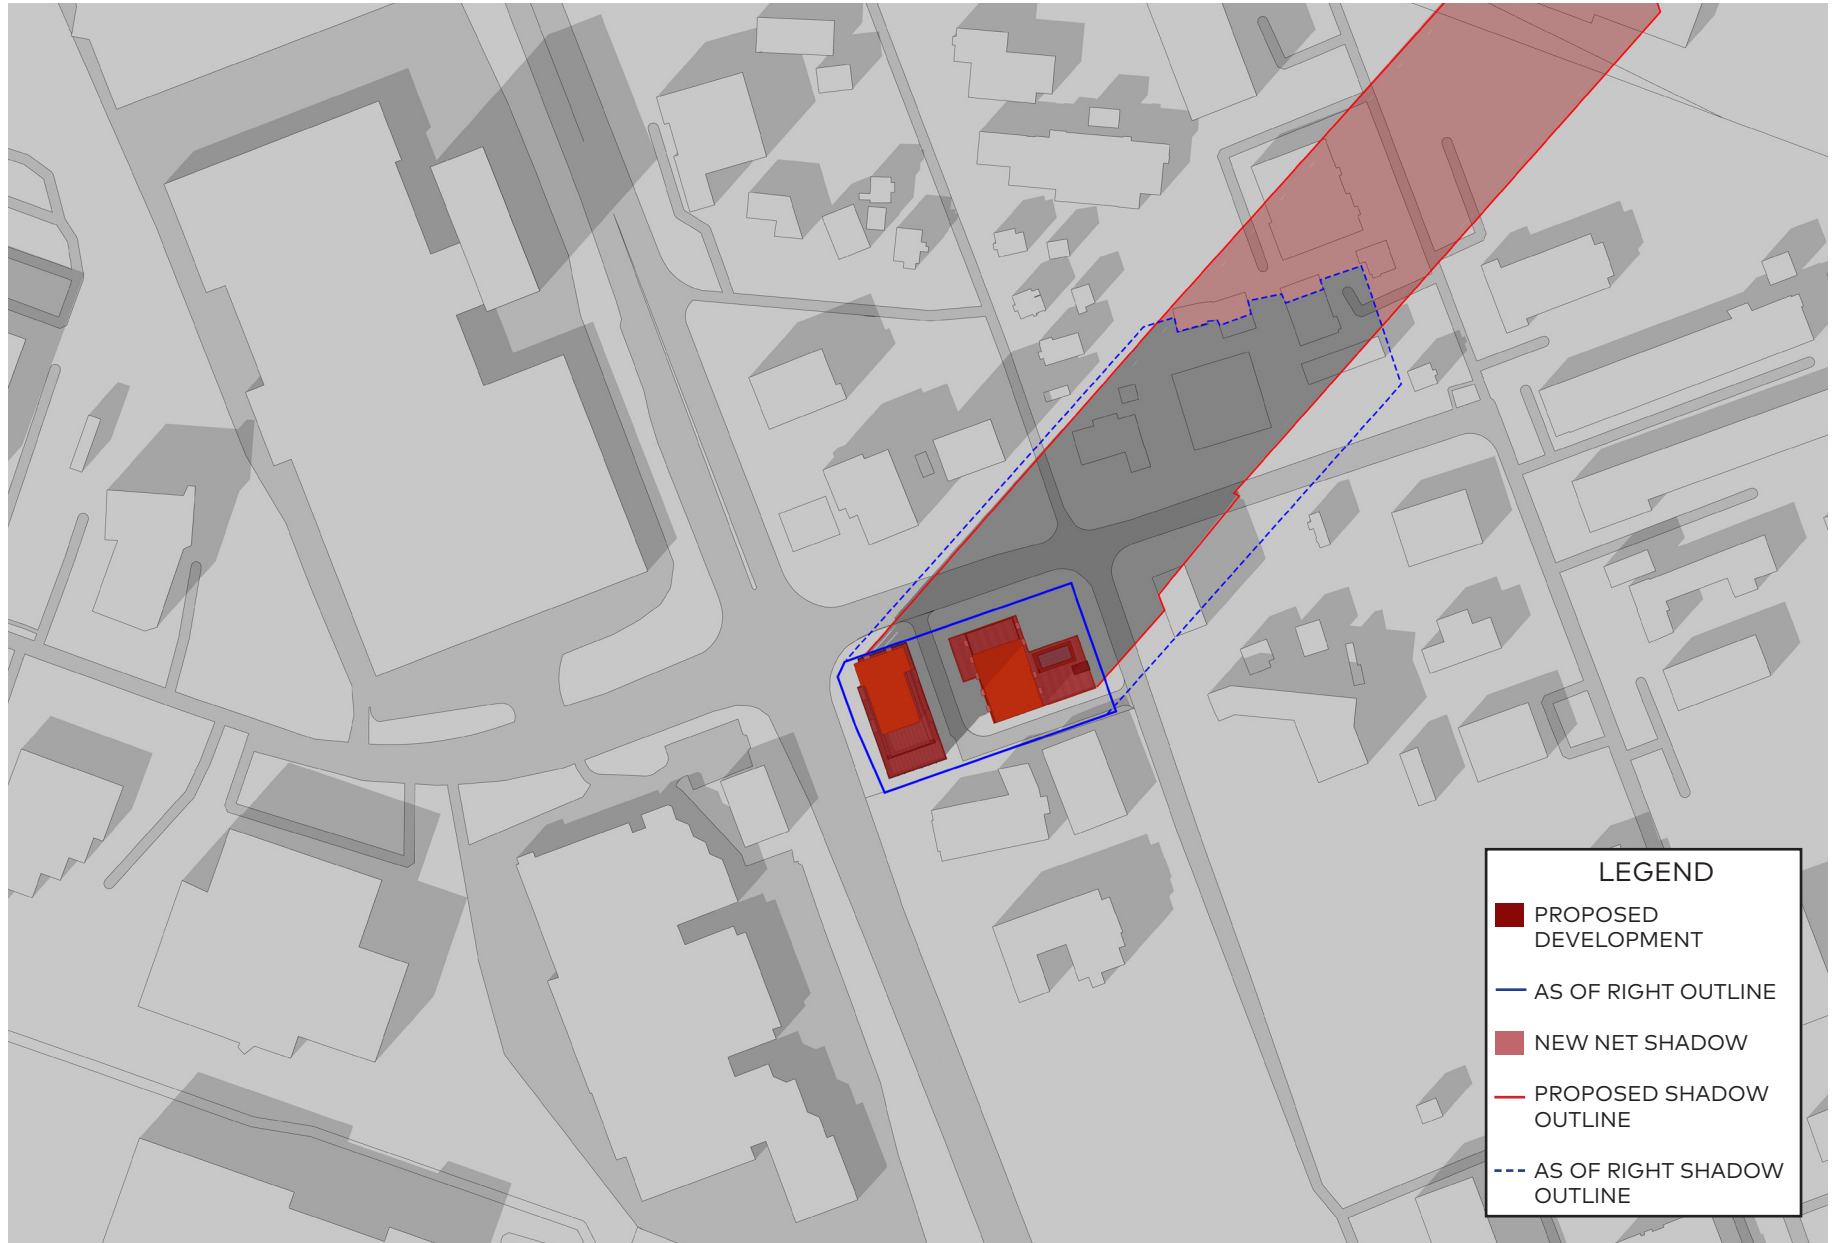

September 21, 2pm

**LEGEND**

- PROPOSED DEVELOPMENT
- AS OF RIGHT OUTLINE
- NEW NET SHADOW
- PROPOSED SHADOW OUTLINE
- - - AS OF RIGHT SHADOW OUTLINE

September 21, 3pm

**LEGEND**

- PROPOSED DEVELOPMENT
- AS OF RIGHT OUTLINE
- NEW NET SHADOW
- PROPOSED SHADOW OUTLINE
- AS OF RIGHT SHADOW OUTLINE

September 21, 4pm

**LEGEND**

- PROPOSED DEVELOPMENT
- AS OF RIGHT OUTLINE
- NEW NET SHADOW
- PROPOSED SHADOW OUTLINE
- AS OF RIGHT SHADOW OUTLINE

September 21, 5pm

September 21, 7:01pm

December 21, 8am

December 21, 9am

December 21, 10am

December 21, 11am

December 21, 12pm

December 21, 1pm

December 21, 3pm

December 21, 4pm