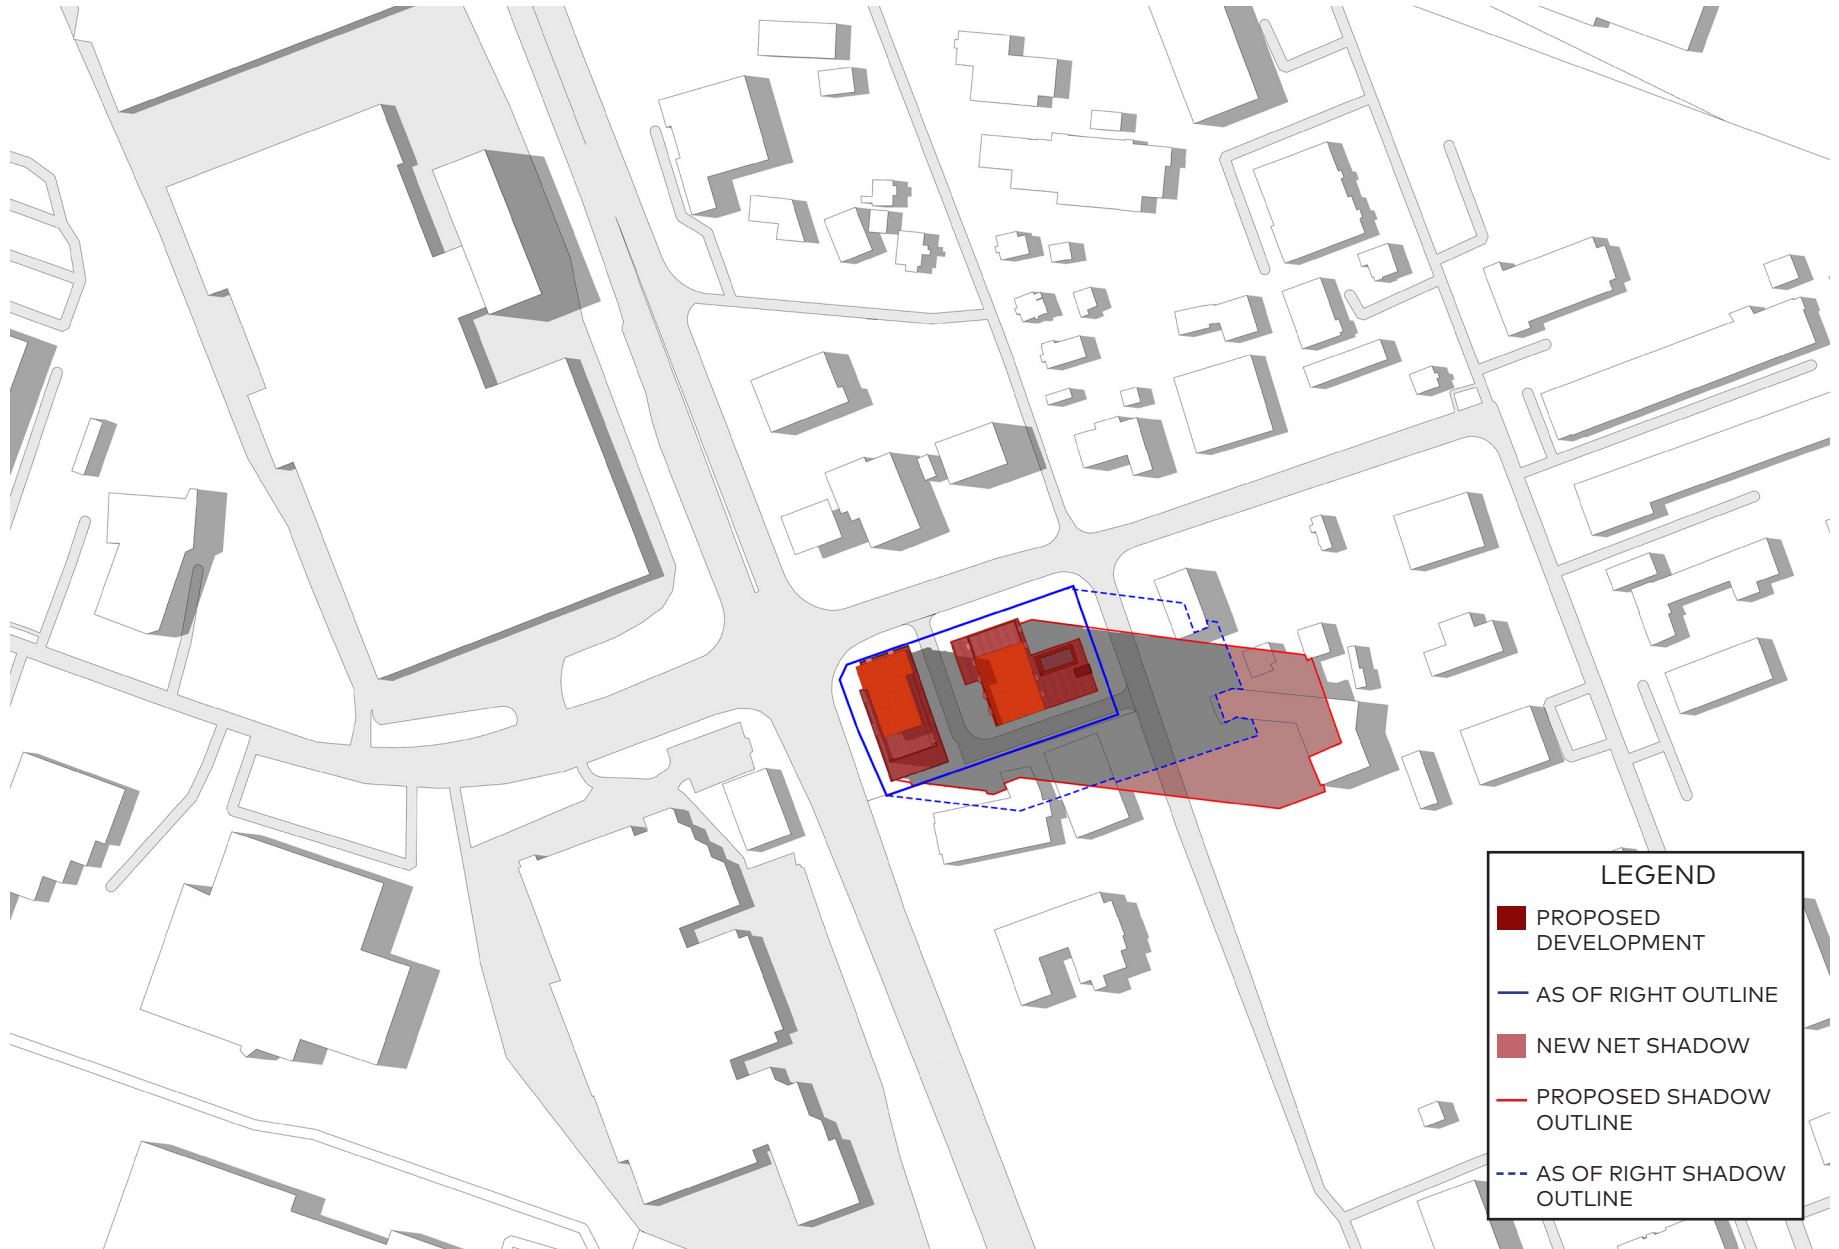

June 21, 5pm

**LEGEND**

- PROPOSED DEVELOPMENT
- AS OF RIGHT OUTLINE
- NEW NET SHADOW
- PROPOSED SHADOW OUTLINE
- - - AS OF RIGHT SHADOW OUTLINE

June 21, 6pm

**LEGEND**

- PROPOSED DEVELOPMENT
- AS OF RIGHT OUTLINE
- NEW NET SHADOW
- PROPOSED SHADOW OUTLINE
- - - AS OF RIGHT SHADOW OUTLINE

June 21, 7pm

June 21, 8pm

June 21, 8:55pm

September 21, 6:49am

September 21, 8am

September 21, 10am

**LEGEND**

- PROPOSED DEVELOPMENT
- AS OF RIGHT OUTLINE
- NEW NET SHADOW
- PROPOSED SHADOW OUTLINE
- - - AS OF RIGHT SHADOW OUTLINE

September 21, 11am

September 21, 12pm

**LEGEND**

- PROPOSED DEVELOPMENT
- AS OF RIGHT OUTLINE
- NEW NET SHADOW
- PROPOSED SHADOW OUTLINE
- - - AS OF RIGHT SHADOW OUTLINE

September 21, 1pm

**LEGEND**

- PROPOSED DEVELOPMENT
- AS OF RIGHT OUTLINE
- NEW NET SHADOW
- PROPOSED SHADOW OUTLINE
- - - AS OF RIGHT SHADOW OUTLINE

September 21, 4pm

**LEGEND**

- PROPOSED DEVELOPMENT
- AS OF RIGHT OUTLINE
- NEW NET SHADOW
- PROPOSED SHADOW OUTLINE
- AS OF RIGHT SHADOW OUTLINE

September 21, 5pm

September 21, 7:01pm

December 21, 8am

December 21, 9am