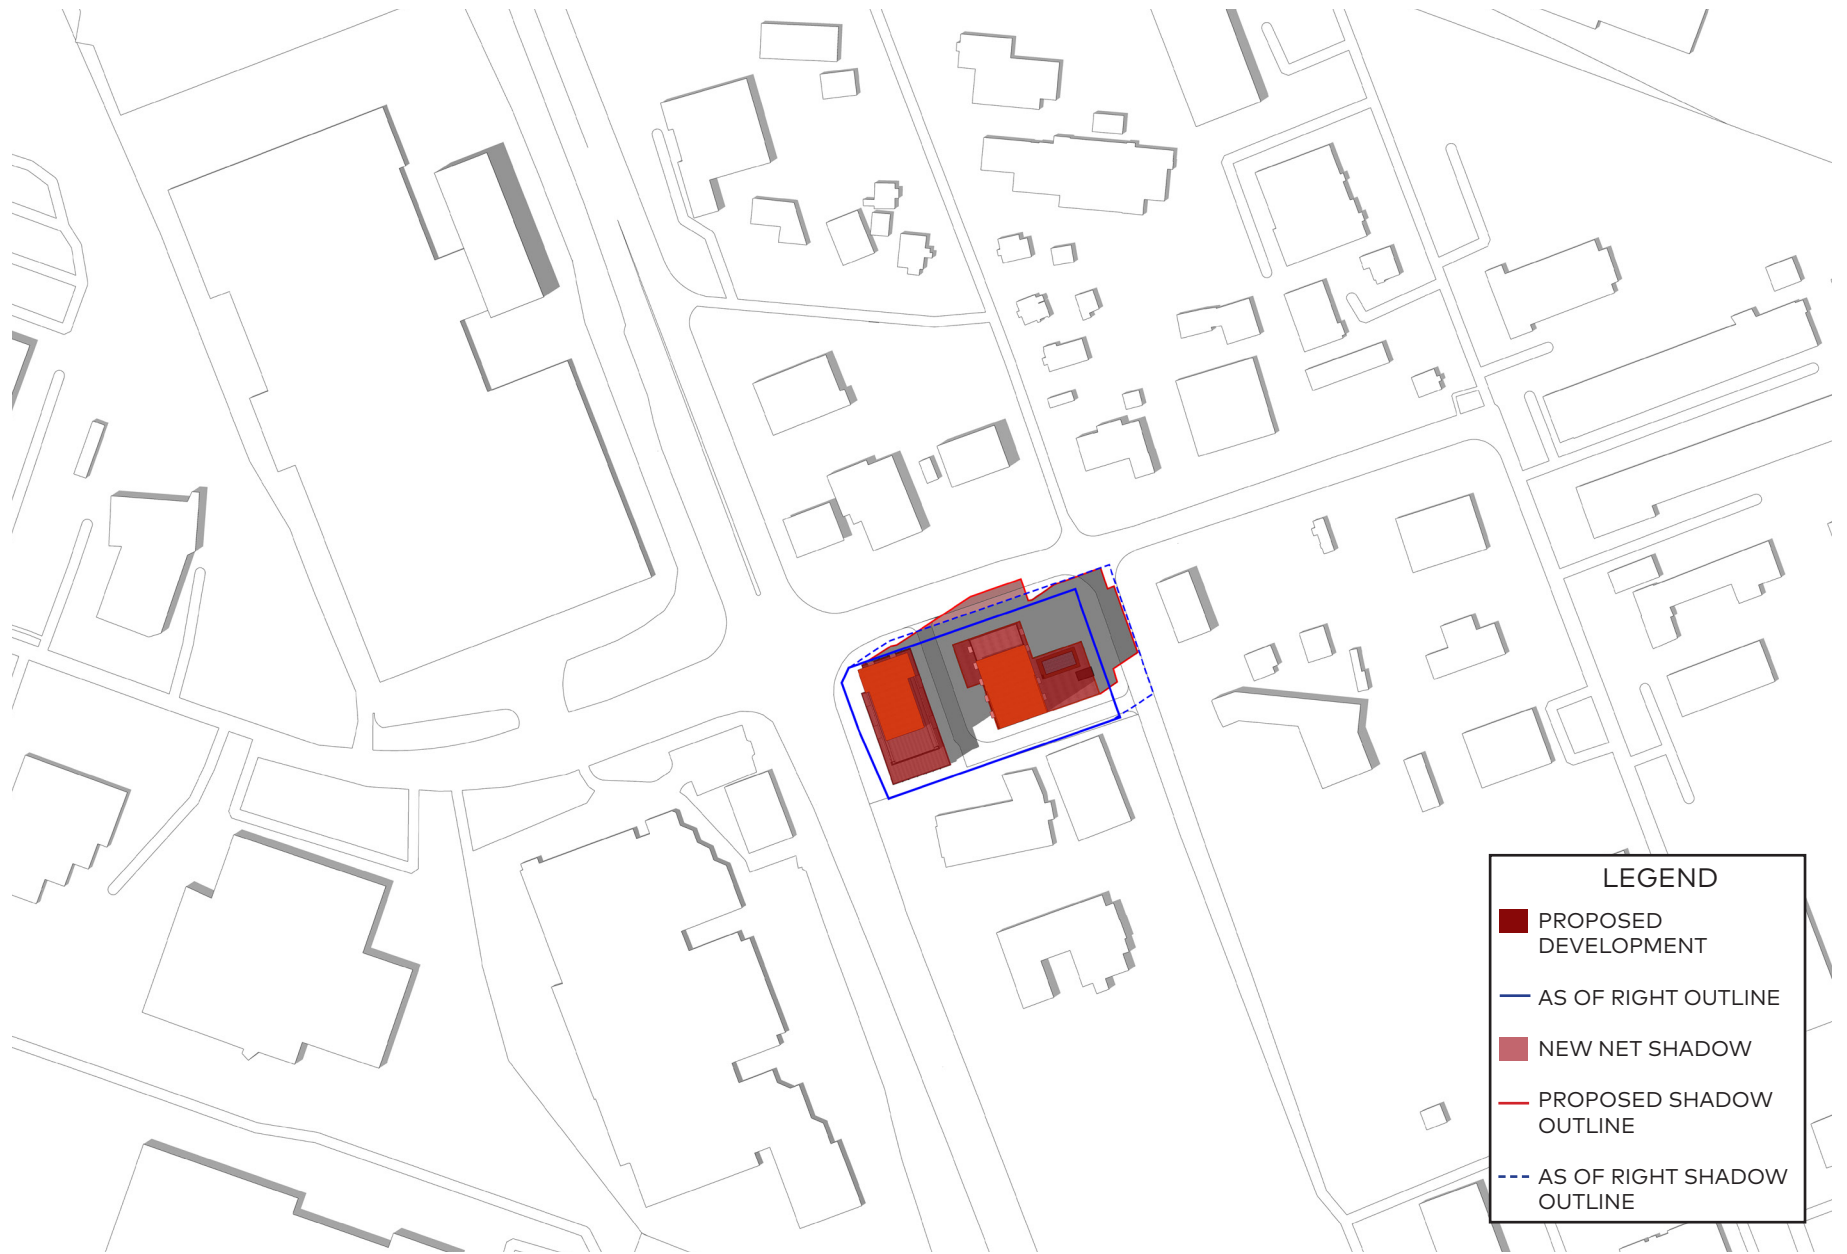

June 21, 1pm

**LEGEND**

- PROPOSED DEVELOPMENT
- AS OF RIGHT OUTLINE
- NEW NET SHADOW
- PROPOSED SHADOW OUTLINE
- - - AS OF RIGHT SHADOW OUTLINE

June 21, 2pm

**LEGEND**

- PROPOSED DEVELOPMENT
- AS OF RIGHT OUTLINE
- NEW NET SHADOW
- PROPOSED SHADOW OUTLINE
- - - AS OF RIGHT SHADOW OUTLINE

June 21, 3pm

**LEGEND**

- PROPOSED DEVELOPMENT
- AS OF RIGHT OUTLINE
- NEW NET SHADOW
- PROPOSED SHADOW OUTLINE
- - - AS OF RIGHT SHADOW OUTLINE

June 21, 4pm

**LEGEND**

- PROPOSED DEVELOPMENT
- AS OF RIGHT OUTLINE
- NEW NET SHADOW
- PROPOSED SHADOW OUTLINE
- - - AS OF RIGHT SHADOW OUTLINE

June 21, 5pm

**LEGEND**

- PROPOSED DEVELOPMENT
- AS OF RIGHT OUTLINE
- NEW NET SHADOW
- PROPOSED SHADOW OUTLINE
- - - AS OF RIGHT SHADOW OUTLINE

June 21, 6pm

**LEGEND**

- PROPOSED DEVELOPMENT
- AS OF RIGHT OUTLINE
- NEW NET SHADOW
- PROPOSED SHADOW OUTLINE
- - - AS OF RIGHT SHADOW OUTLINE

December 21, 10am

December 21, 11am

December 21, 12pm

December 21, 1pm

December 21, 3pm

December 21, 4pm