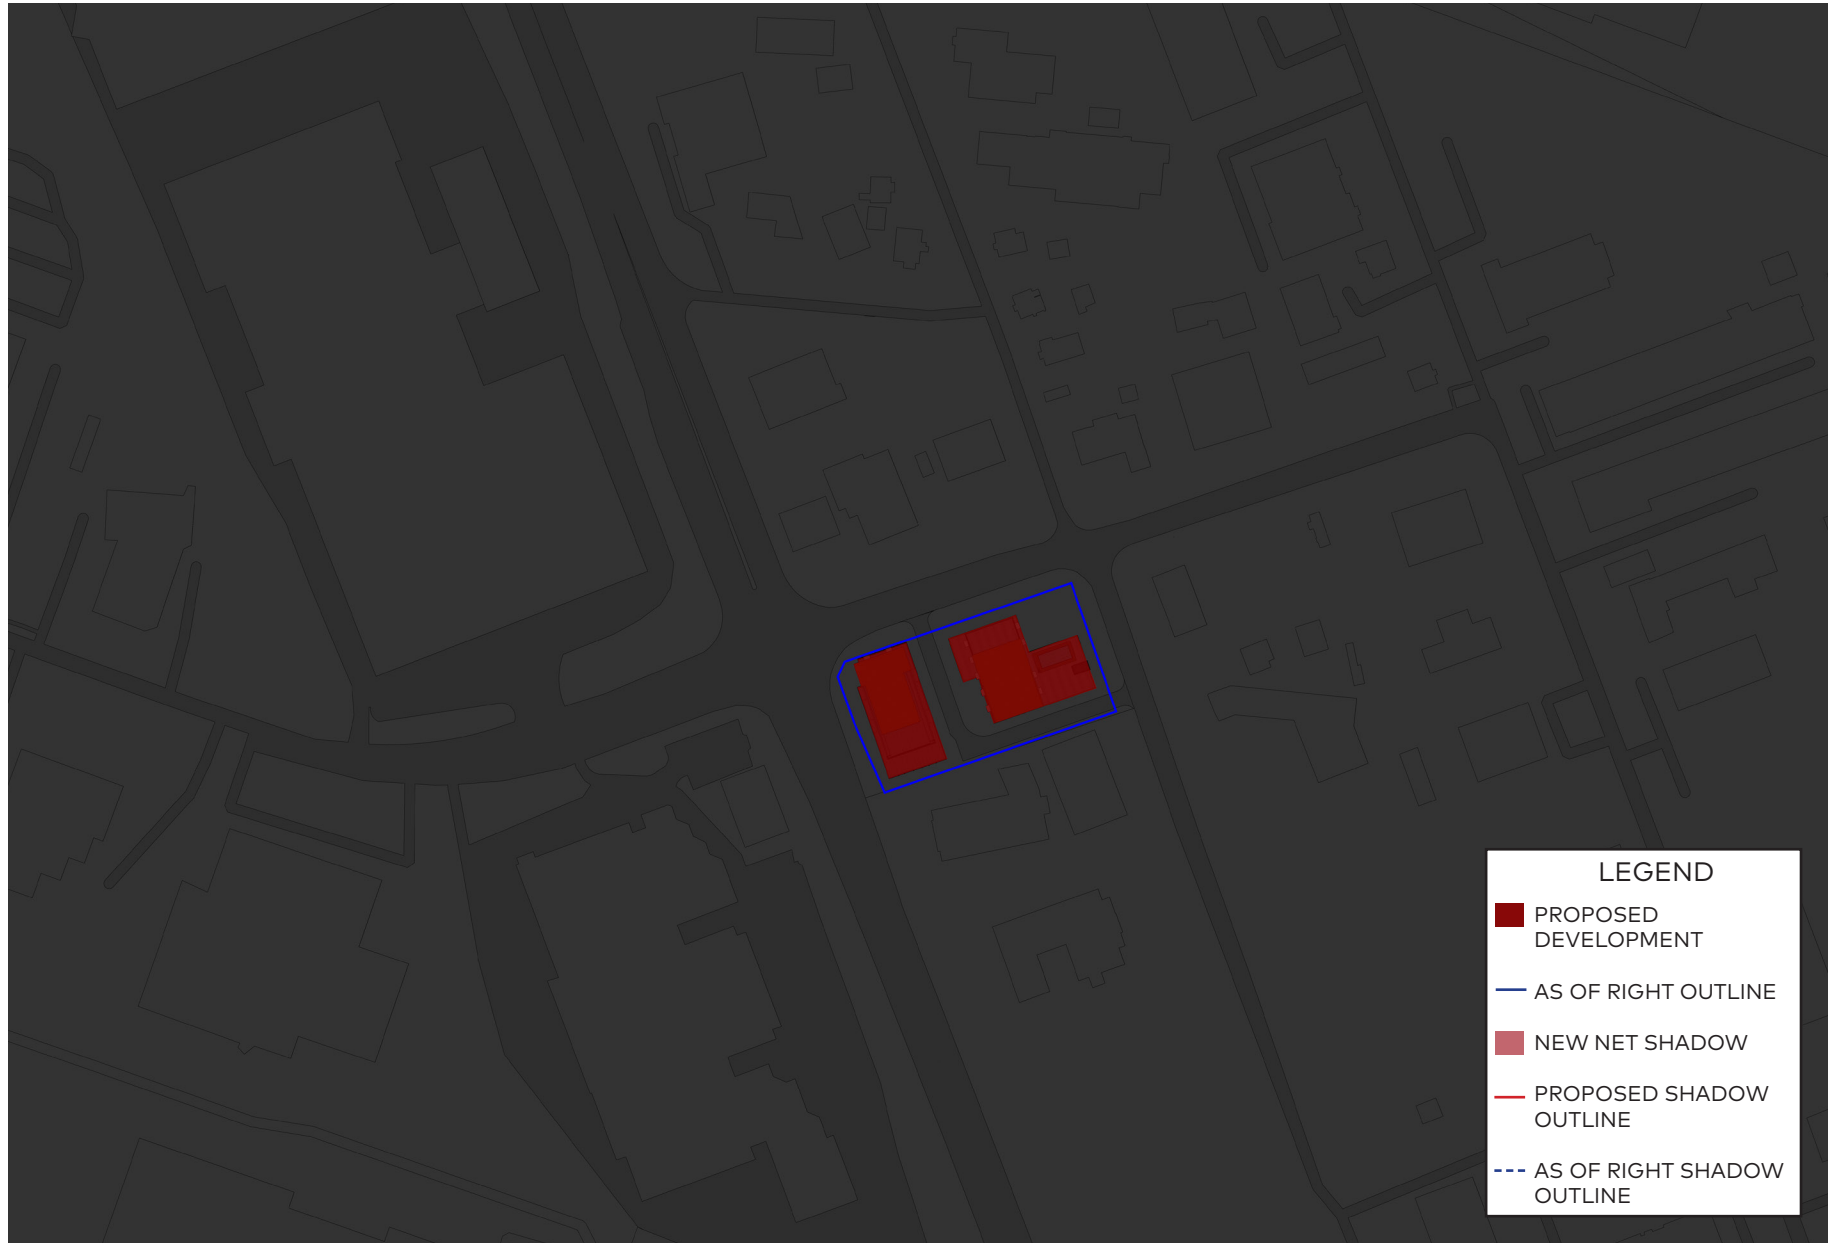

June 21, 5:15am

June 21, 6am

June 21, 8am

**LEGEND**

- PROPOSED DEVELOPMENT
- AS OF RIGHT OUTLINE
- NEW NET SHADOW
- PROPOSED SHADOW OUTLINE
- - - AS OF RIGHT SHADOW OUTLINE

June 21, 9am

**LEGEND**

- PROPOSED DEVELOPMENT
- AS OF RIGHT OUTLINE
- NEW NET SHADOW
- PROPOSED SHADOW OUTLINE
- - - AS OF RIGHT SHADOW OUTLINE

June 21, 10am

**LEGEND**

- PROPOSED DEVELOPMENT
- AS OF RIGHT OUTLINE
- NEW NET SHADOW
- PROPOSED SHADOW OUTLINE
- - - AS OF RIGHT SHADOW OUTLINE

June 21, 11am

June 21, 12pm

**LEGEND**

- PROPOSED DEVELOPMENT
- AS OF RIGHT OUTLINE
- NEW NET SHADOW
- PROPOSED SHADOW OUTLINE
- - - AS OF RIGHT SHADOW OUTLINE

June 21, 1pm

**LEGEND**

- PROPOSED DEVELOPMENT
- AS OF RIGHT OUTLINE
- NEW NET SHADOW
- PROPOSED SHADOW OUTLINE
- - - AS OF RIGHT SHADOW OUTLINE

June 21, 2pm

**LEGEND**

- PROPOSED DEVELOPMENT
- AS OF RIGHT OUTLINE
- NEW NET SHADOW
- PROPOSED SHADOW OUTLINE
- - - AS OF RIGHT SHADOW OUTLINE

September 21, 4pm

**LEGEND**

- PROPOSED DEVELOPMENT
- AS OF RIGHT OUTLINE
- NEW NET SHADOW
- PROPOSED SHADOW OUTLINE
- AS OF RIGHT SHADOW OUTLINE

September 21, 5pm

September 21, 7:01pm

December 21, 8am

December 21, 9am