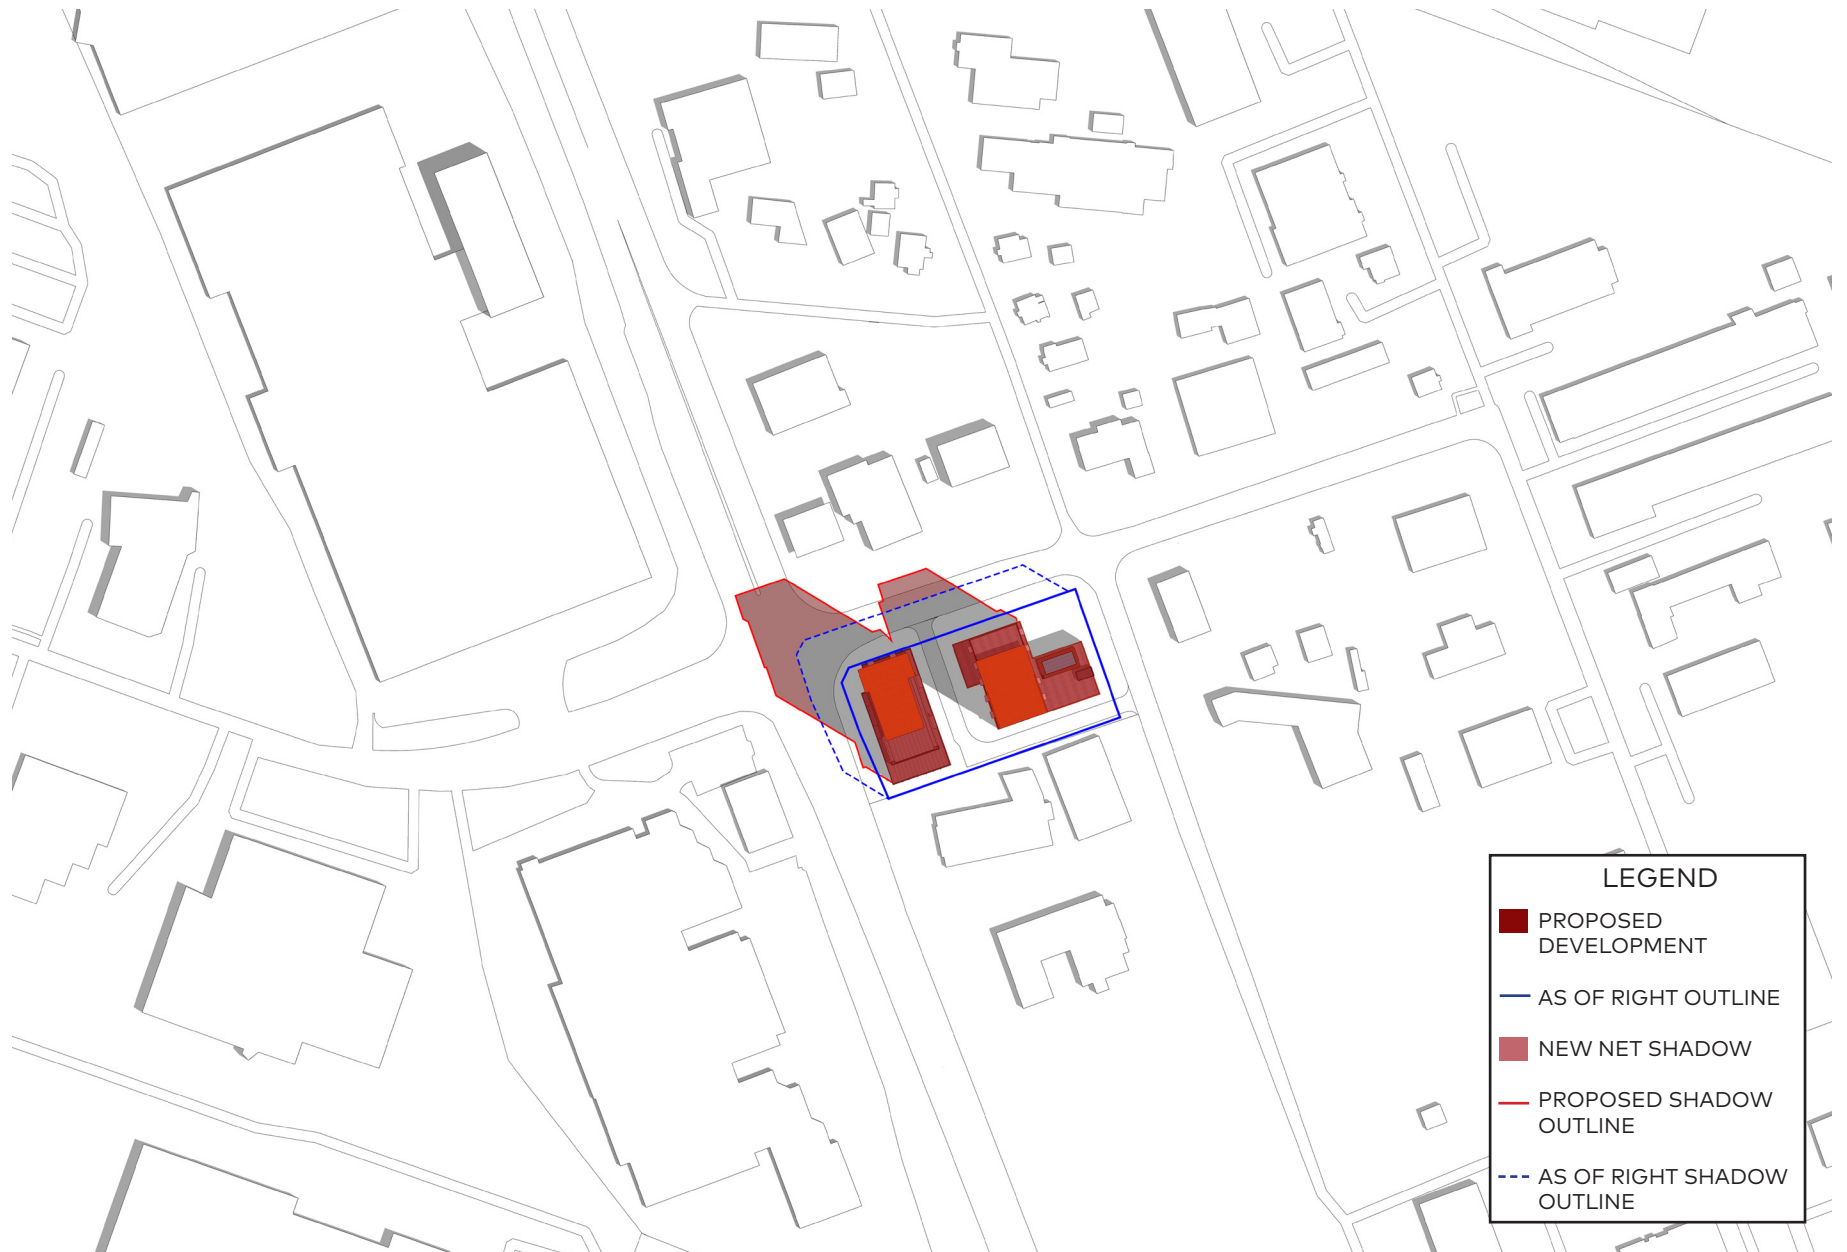

June 21, 10am

**LEGEND**

- PROPOSED DEVELOPMENT
- AS OF RIGHT OUTLINE
- NEW NET SHADOW
- PROPOSED SHADOW OUTLINE
- - - AS OF RIGHT SHADOW OUTLINE

June 21, 11am

June 21, 12pm

**LEGEND**

- PROPOSED DEVELOPMENT
- AS OF RIGHT OUTLINE
- NEW NET SHADOW
- PROPOSED SHADOW OUTLINE
- - - AS OF RIGHT SHADOW OUTLINE

June 21, 1pm

**LEGEND**

- PROPOSED DEVELOPMENT
- AS OF RIGHT OUTLINE
- NEW NET SHADOW
- PROPOSED SHADOW OUTLINE
- - - AS OF RIGHT SHADOW OUTLINE

June 21, 2pm

**LEGEND**

- PROPOSED DEVELOPMENT
- AS OF RIGHT OUTLINE
- NEW NET SHADOW
- PROPOSED SHADOW OUTLINE
- - - AS OF RIGHT SHADOW OUTLINE

June 21, 3pm

**LEGEND**

- PROPOSED DEVELOPMENT
- AS OF RIGHT OUTLINE
- NEW NET SHADOW
- PROPOSED SHADOW OUTLINE
- - - AS OF RIGHT SHADOW OUTLINE

June 21, 4pm

**LEGEND**

- PROPOSED DEVELOPMENT
- AS OF RIGHT OUTLINE
- NEW NET SHADOW
- PROPOSED SHADOW OUTLINE
- - - AS OF RIGHT SHADOW OUTLINE