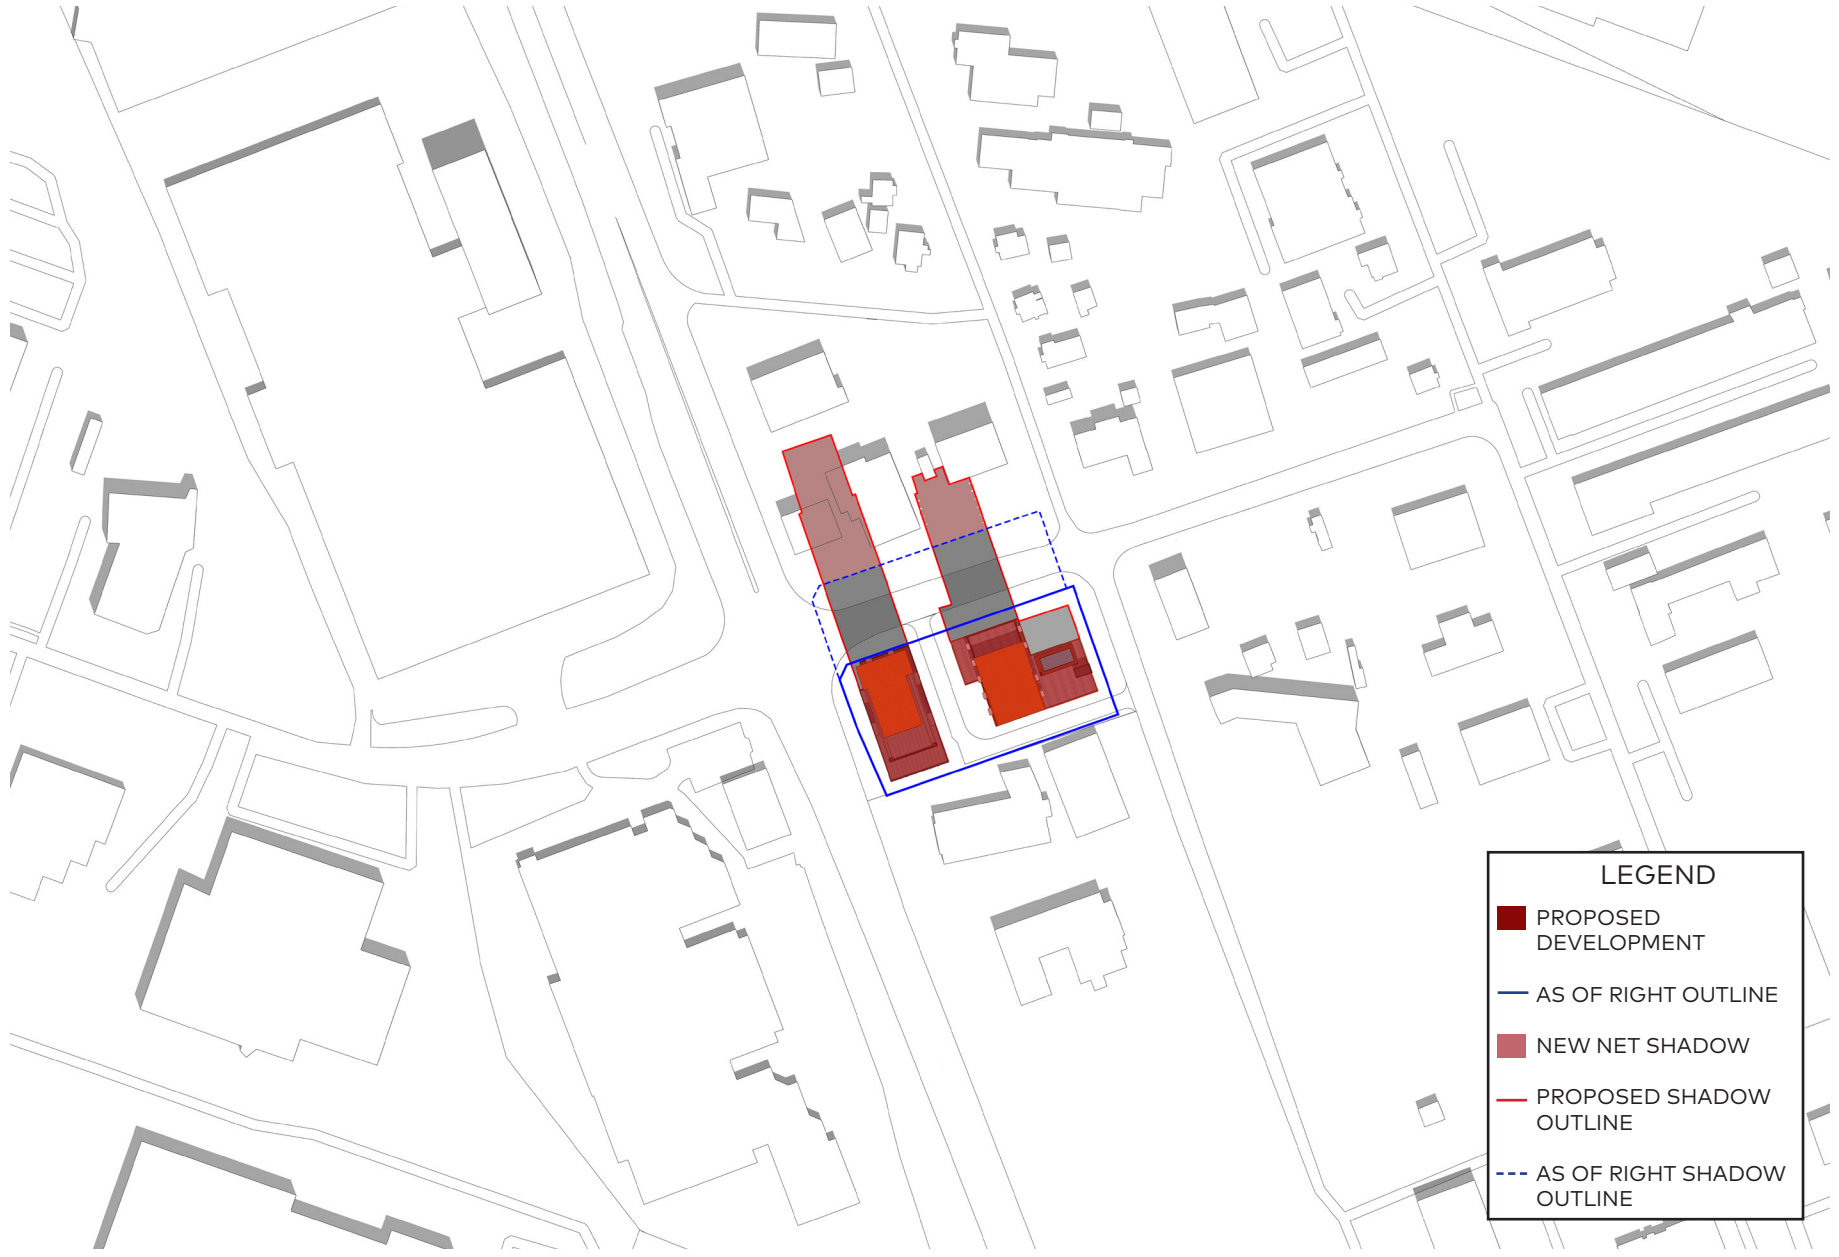

June 21, 7pm

June 21, 8pm

June 21, 8:55pm

September 21, 6:49am

September 21, 8am

September 21, 10am

**LEGEND**

- PROPOSED DEVELOPMENT
- AS OF RIGHT OUTLINE
- NEW NET SHADOW
- PROPOSED SHADOW OUTLINE
- - - AS OF RIGHT SHADOW OUTLINE

September 21, 11am

September 21, 12pm

**LEGEND**

- PROPOSED DEVELOPMENT
- AS OF RIGHT OUTLINE
- NEW NET SHADOW
- PROPOSED SHADOW OUTLINE
- - - AS OF RIGHT SHADOW OUTLINE

September 21, 1pm

**LEGEND**

- PROPOSED DEVELOPMENT
- AS OF RIGHT OUTLINE
- NEW NET SHADOW
- PROPOSED SHADOW OUTLINE
- - - AS OF RIGHT SHADOW OUTLINE

September 21, 2pm

**LEGEND**

- PROPOSED DEVELOPMENT
- AS OF RIGHT OUTLINE
- NEW NET SHADOW
- PROPOSED SHADOW OUTLINE
- - - AS OF RIGHT SHADOW OUTLINE

September 21, 3pm

**LEGEND**

- PROPOSED DEVELOPMENT
- AS OF RIGHT OUTLINE
- NEW NET SHADOW
- PROPOSED SHADOW OUTLINE
- AS OF RIGHT SHADOW OUTLINE

September 21, 4pm

**LEGEND**

- PROPOSED DEVELOPMENT
- AS OF RIGHT OUTLINE
- NEW NET SHADOW
- PROPOSED SHADOW OUTLINE
- AS OF RIGHT SHADOW OUTLINE

September 21, 5pm

September 21, 7:01pm

December 21, 8am

December 21, 9am