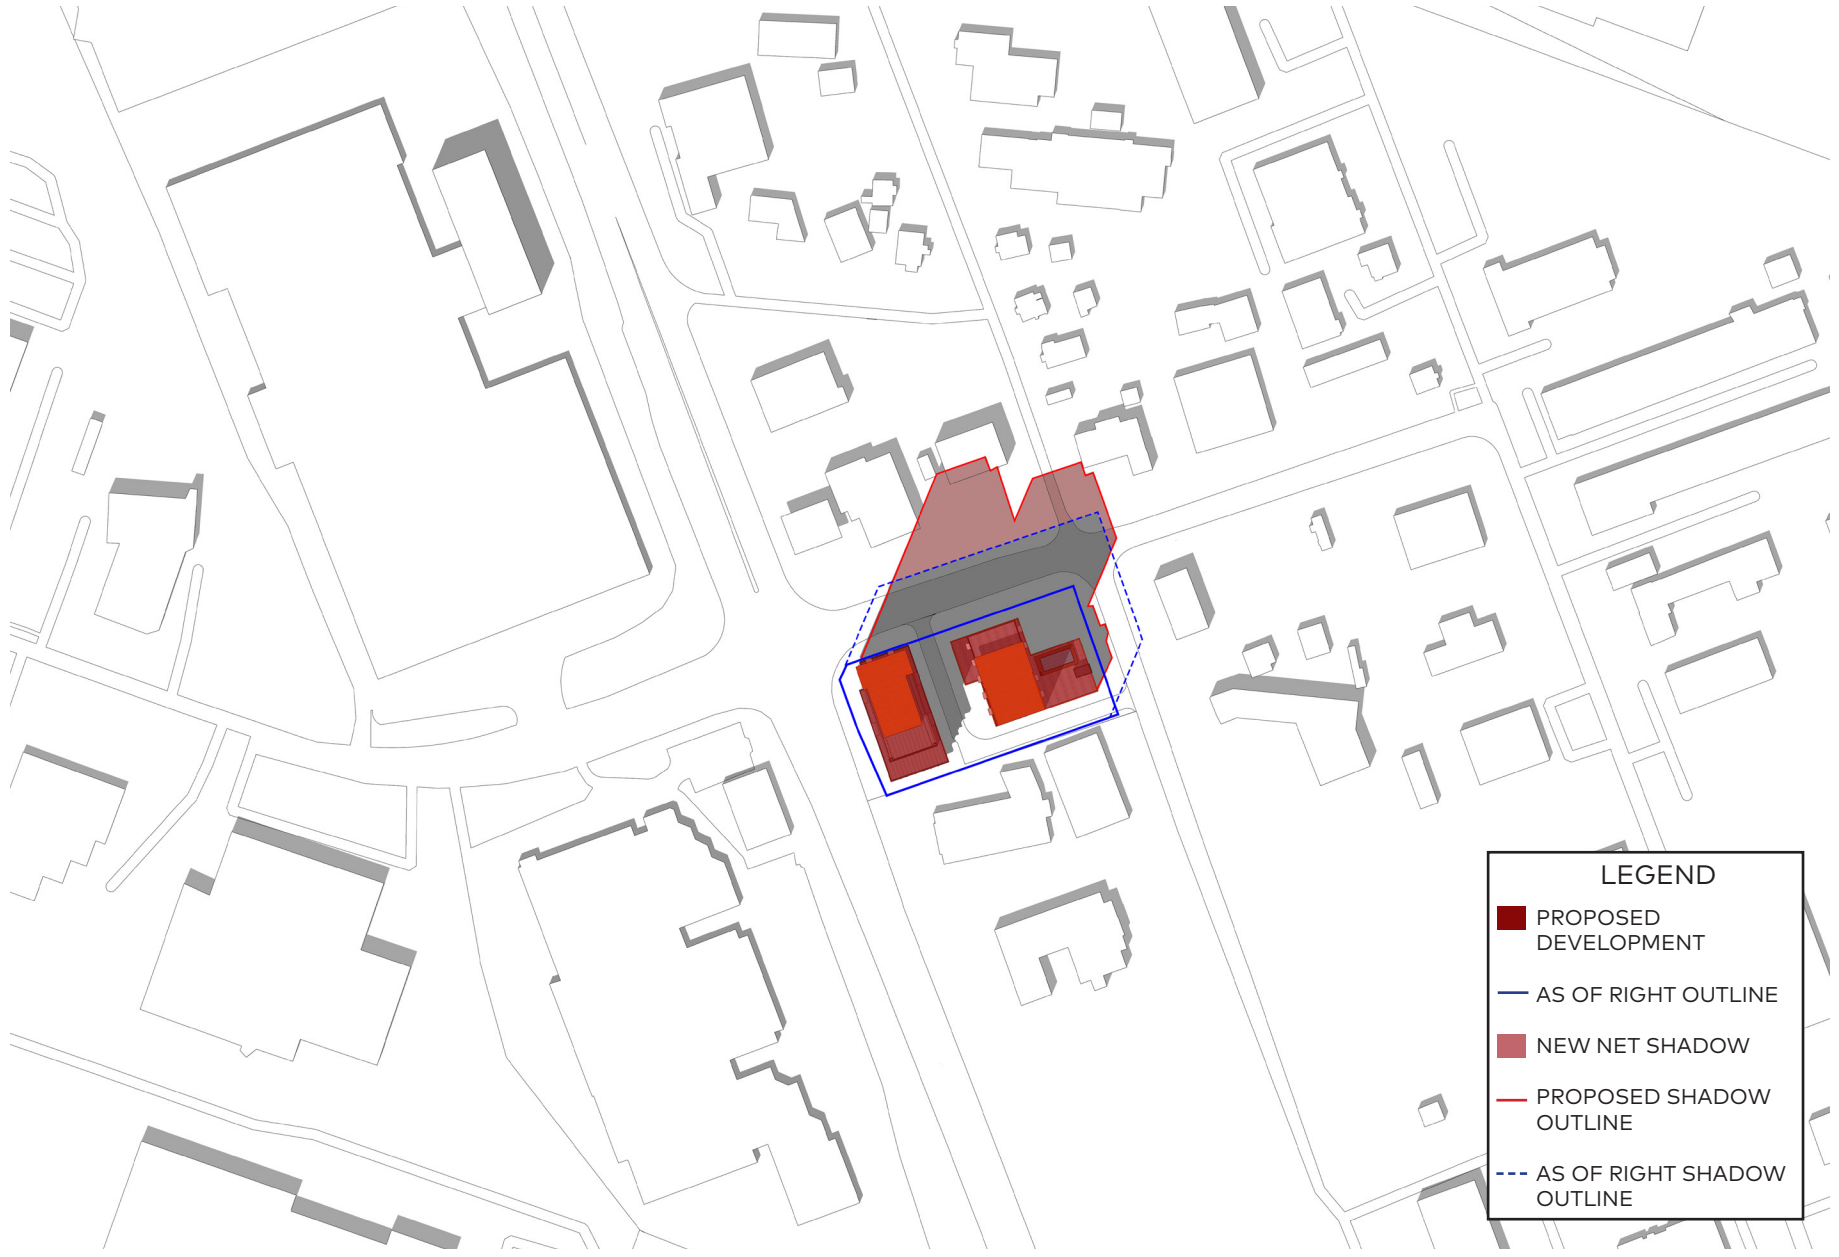

September 21, 11am

September 21, 12pm

**LEGEND**

- PROPOSED DEVELOPMENT
- AS OF RIGHT OUTLINE
- NEW NET SHADOW
- PROPOSED SHADOW OUTLINE
- - - AS OF RIGHT SHADOW OUTLINE

September 21, 1pm

**LEGEND**

- PROPOSED DEVELOPMENT
- AS OF RIGHT OUTLINE
- NEW NET SHADOW
- PROPOSED SHADOW OUTLINE
- - - AS OF RIGHT SHADOW OUTLINE

September 21, 2pm

**LEGEND**

- PROPOSED DEVELOPMENT
- AS OF RIGHT OUTLINE
- NEW NET SHADOW
- PROPOSED SHADOW OUTLINE
- - - AS OF RIGHT SHADOW OUTLINE

September 21, 3pm

**LEGEND**

- PROPOSED DEVELOPMENT
- AS OF RIGHT OUTLINE
- NEW NET SHADOW
- PROPOSED SHADOW OUTLINE
- AS OF RIGHT SHADOW OUTLINE

September 21, 4pm

**LEGEND**

- PROPOSED DEVELOPMENT
- AS OF RIGHT OUTLINE
- NEW NET SHADOW
- PROPOSED SHADOW OUTLINE
- AS OF RIGHT SHADOW OUTLINE

September 21, 5pm

September 21, 7:01pm

December 21, 8am

December 21, 9am

December 21, 10am

December 21, 11am

December 21, 12pm

December 21, 1pm

December 21, 3pm

December 21, 4pm