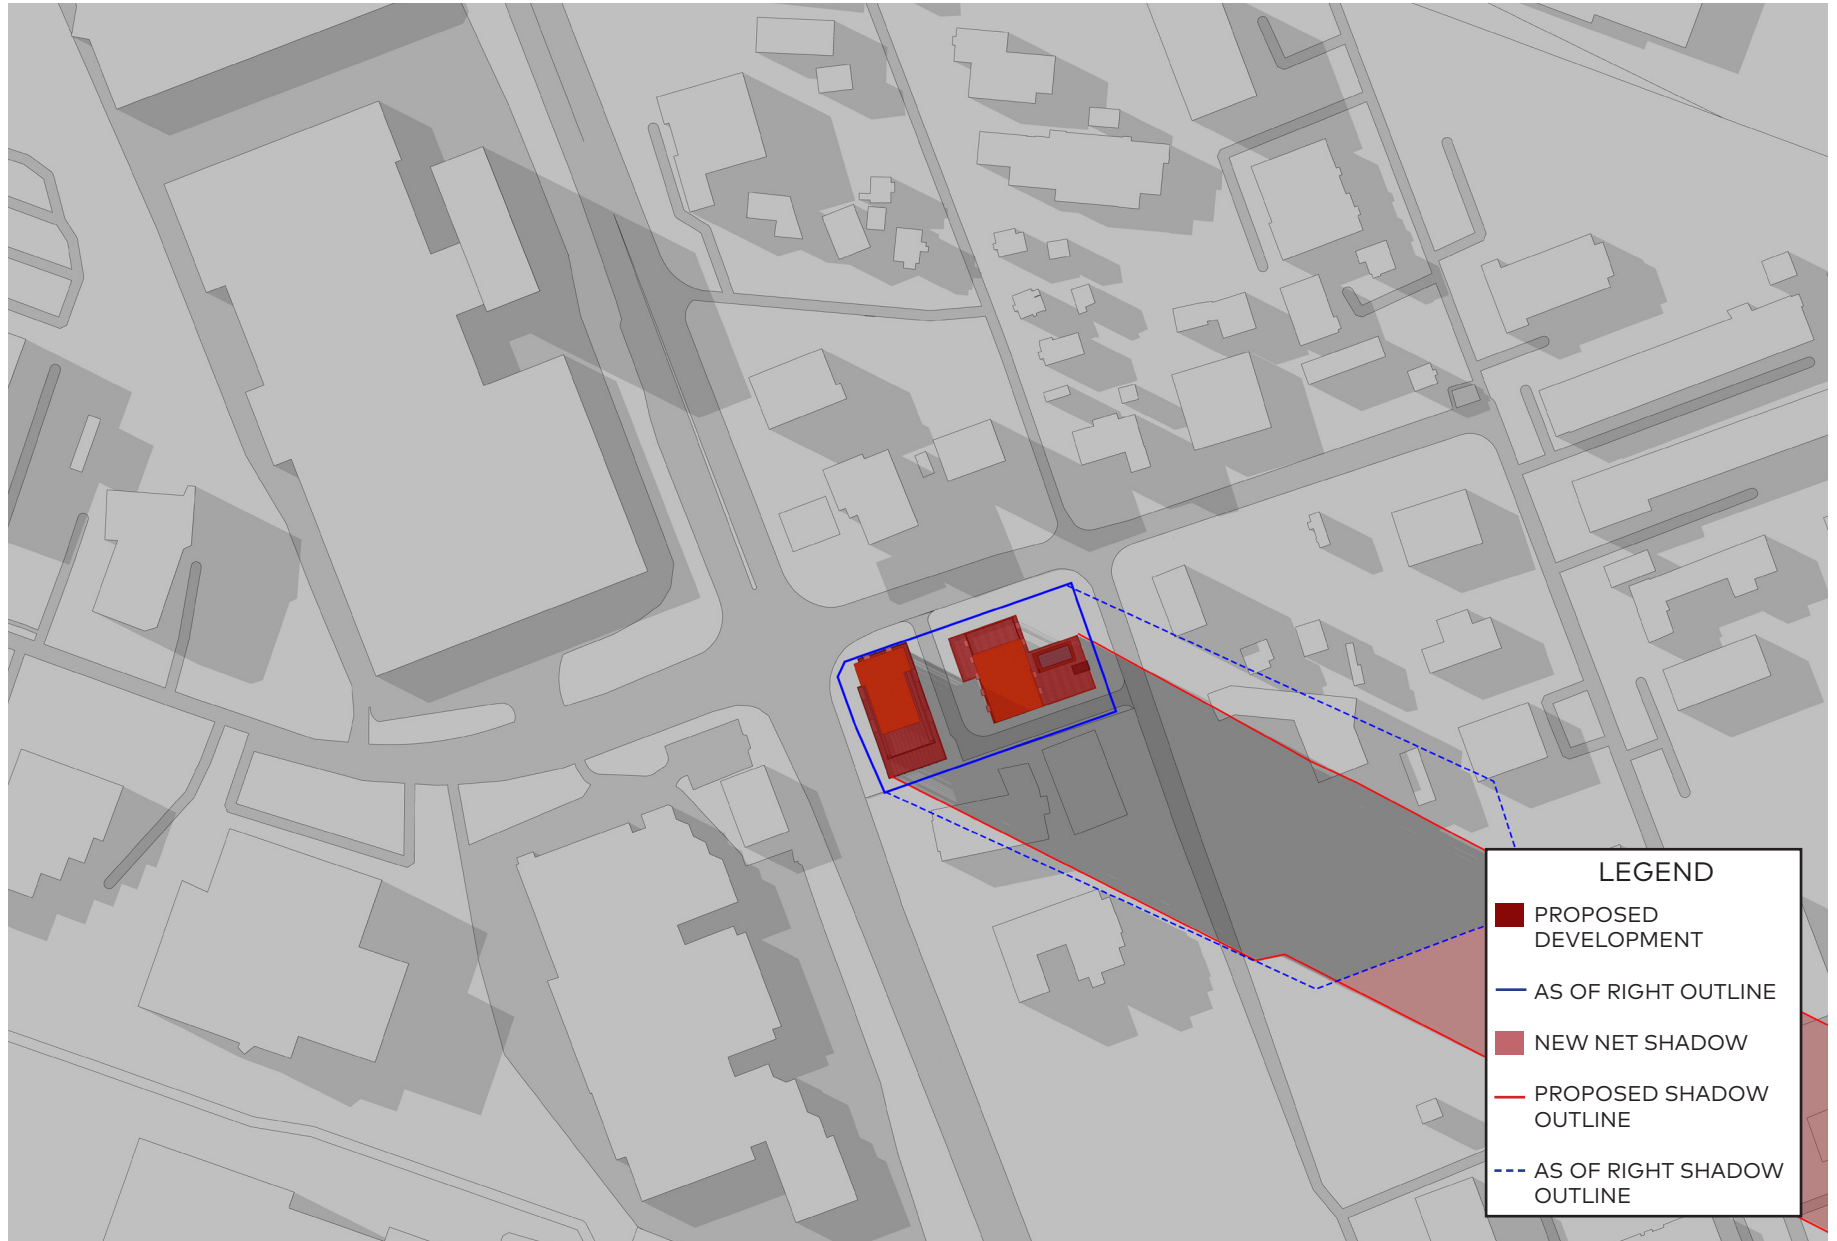

June 21, 5pm

**LEGEND**

- PROPOSED DEVELOPMENT
- AS OF RIGHT OUTLINE
- NEW NET SHADOW
- PROPOSED SHADOW OUTLINE
- - - AS OF RIGHT SHADOW OUTLINE

June 21, 6pm

**LEGEND**

- PROPOSED DEVELOPMENT
- AS OF RIGHT OUTLINE
- NEW NET SHADOW
- PROPOSED SHADOW OUTLINE
- - - AS OF RIGHT SHADOW OUTLINE

June 21, 7pm

June 21, 8pm

June 21, 8:55pm

September 21, 6:49am

September 21, 8am

September 21, 10am

**LEGEND**

- PROPOSED DEVELOPMENT
- AS OF RIGHT OUTLINE
- NEW NET SHADOW
- PROPOSED SHADOW OUTLINE
- - - AS OF RIGHT SHADOW OUTLINE

September 21, 11am

September 21, 12pm

**LEGEND**

- PROPOSED DEVELOPMENT
- AS OF RIGHT OUTLINE
- NEW NET SHADOW
- PROPOSED SHADOW OUTLINE
- - - AS OF RIGHT SHADOW OUTLINE

September 21, 1pm

**LEGEND**

- PROPOSED DEVELOPMENT
- AS OF RIGHT OUTLINE
- NEW NET SHADOW
- PROPOSED SHADOW OUTLINE
- - - AS OF RIGHT SHADOW OUTLINE

September 21, 4pm

**LEGEND**

- PROPOSED DEVELOPMENT
- AS OF RIGHT OUTLINE
- NEW NET SHADOW
- PROPOSED SHADOW OUTLINE
- AS OF RIGHT SHADOW OUTLINE

September 21, 5pm

September 21, 7:01pm

December 21, 8am

December 21, 9am