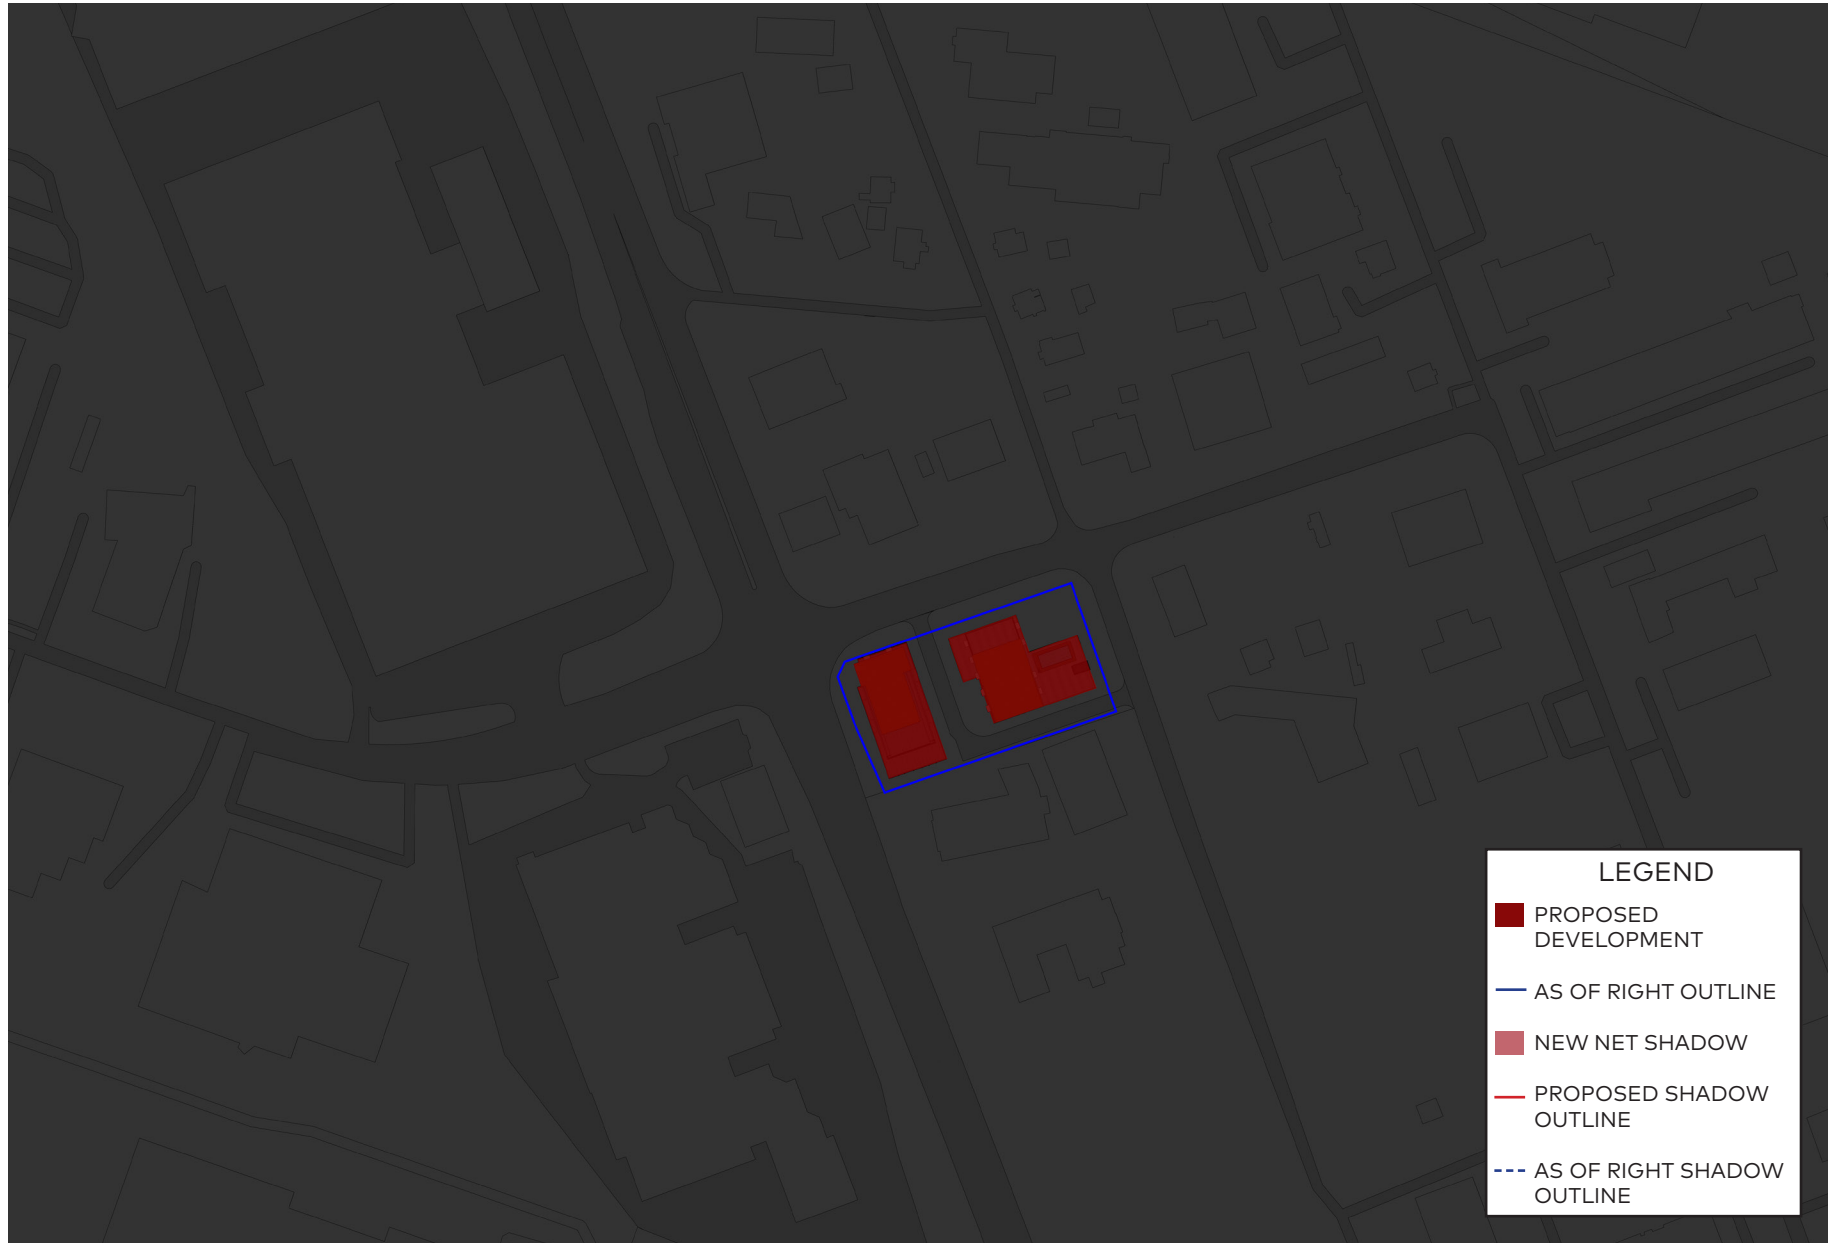

June 21, 7pm

June 21, 8pm

June 21, 8:55pm

September 21, 6:49am

September 21, 8am

September 21, 10am

**LEGEND**

- PROPOSED DEVELOPMENT
- AS OF RIGHT OUTLINE
- NEW NET SHADOW
- PROPOSED SHADOW OUTLINE
- - - AS OF RIGHT SHADOW OUTLINE

September 21, 11am

September 21, 12pm

**LEGEND**

- PROPOSED DEVELOPMENT
- AS OF RIGHT OUTLINE
- NEW NET SHADOW
- PROPOSED SHADOW OUTLINE
- - - AS OF RIGHT SHADOW OUTLINE

September 21, 1pm

**LEGEND**

- PROPOSED DEVELOPMENT
- AS OF RIGHT OUTLINE
- NEW NET SHADOW
- PROPOSED SHADOW OUTLINE
- - - AS OF RIGHT SHADOW OUTLINE

September 21, 4pm

**LEGEND**

- PROPOSED DEVELOPMENT
- AS OF RIGHT OUTLINE
- NEW NET SHADOW
- PROPOSED SHADOW OUTLINE
- AS OF RIGHT SHADOW OUTLINE

September 21, 5pm

September 21, 7:01pm

December 21, 8am

December 21, 9am

December 21, 10am

December 21, 11am

December 21, 12pm

December 21, 1pm

December 21, 3pm

December 21, 4pm