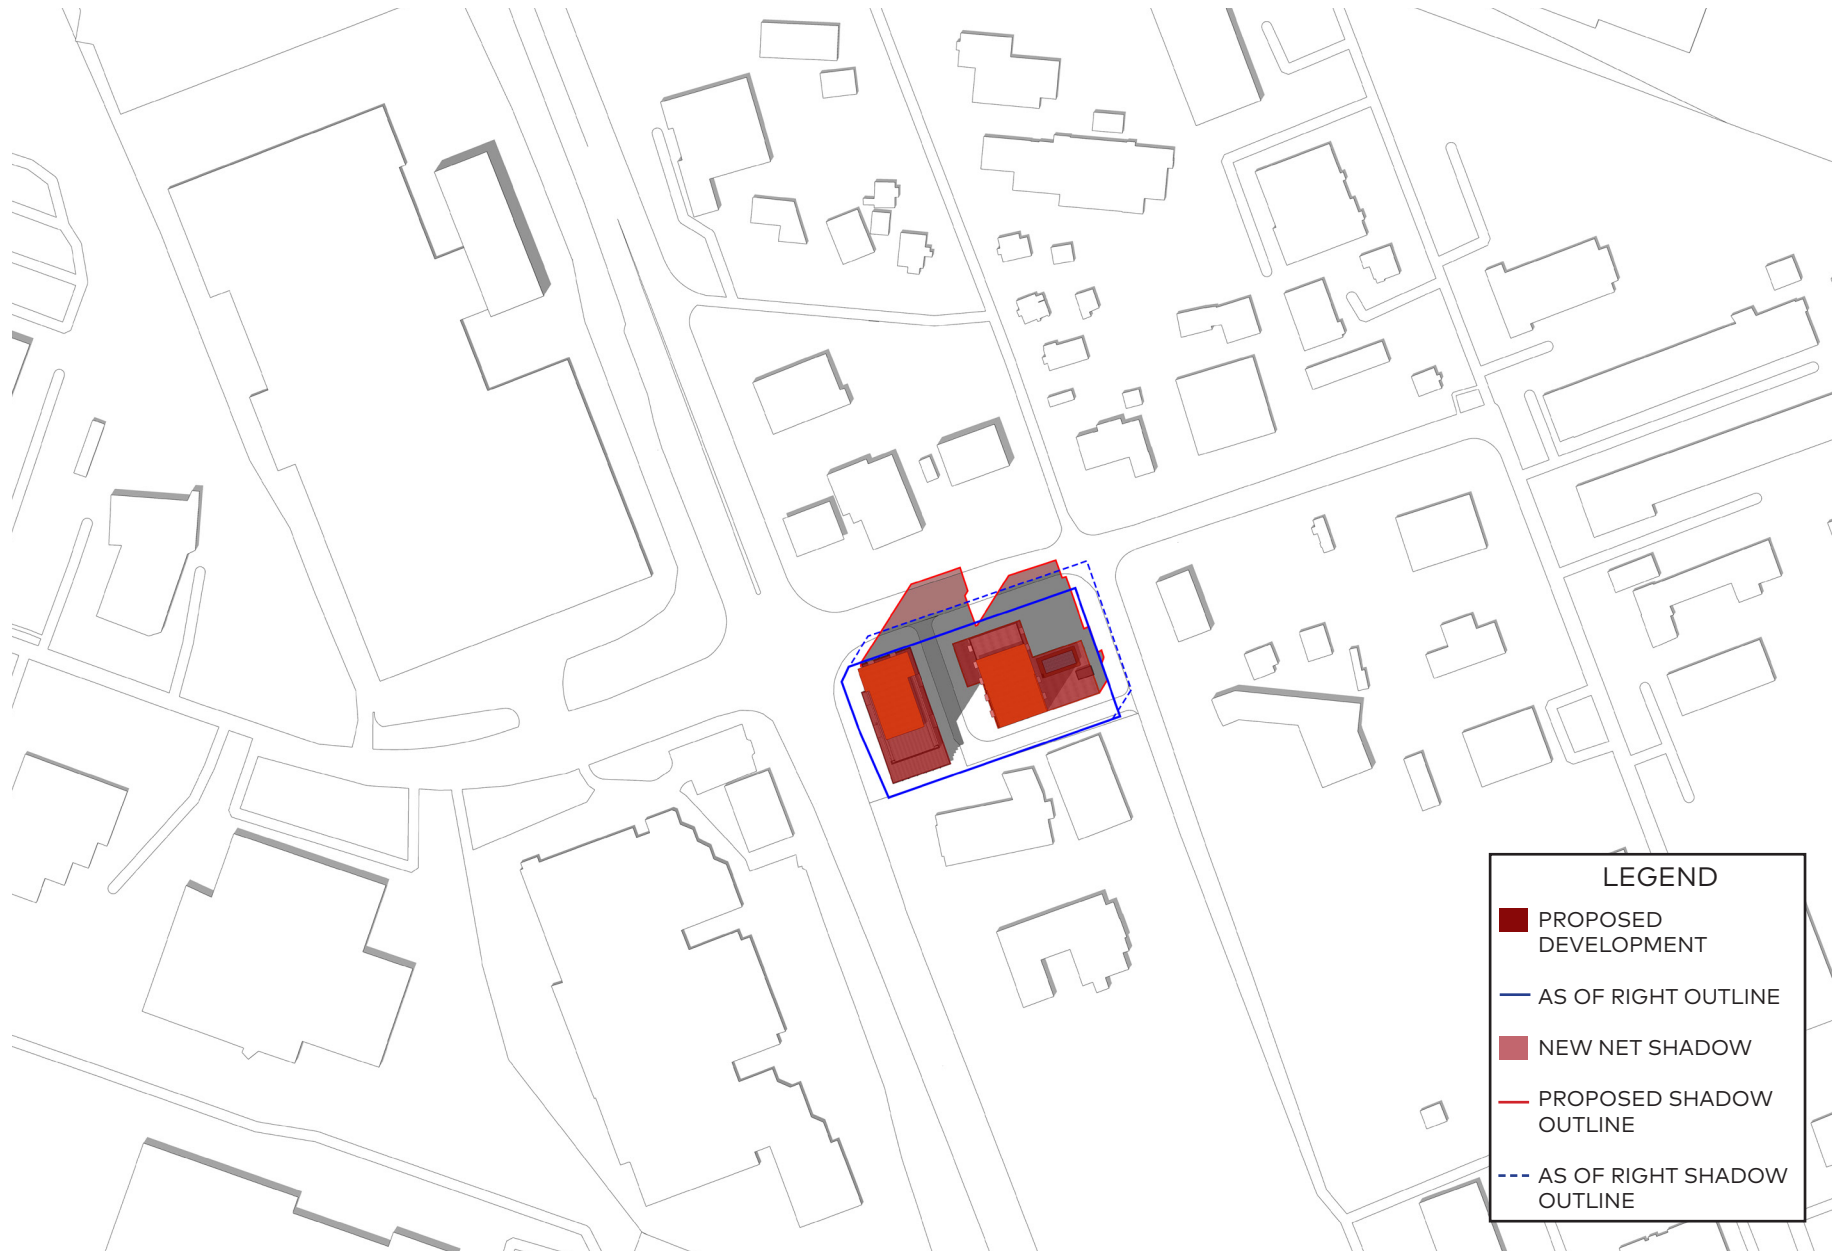

June 21, 1pm

**LEGEND**

- PROPOSED DEVELOPMENT
- AS OF RIGHT OUTLINE
- NEW NET SHADOW
- PROPOSED SHADOW OUTLINE
- - - AS OF RIGHT SHADOW OUTLINE

June 21, 2pm

**LEGEND**

- PROPOSED DEVELOPMENT
- AS OF RIGHT OUTLINE
- NEW NET SHADOW
- PROPOSED SHADOW OUTLINE
- - - AS OF RIGHT SHADOW OUTLINE

June 21, 3pm

**LEGEND**

- PROPOSED DEVELOPMENT
- AS OF RIGHT OUTLINE
- NEW NET SHADOW
- PROPOSED SHADOW OUTLINE
- - - AS OF RIGHT SHADOW OUTLINE

June 21, 4pm

**LEGEND**

- PROPOSED DEVELOPMENT
- AS OF RIGHT OUTLINE
- NEW NET SHADOW
- PROPOSED SHADOW OUTLINE
- - - AS OF RIGHT SHADOW OUTLINE

June 21, 5pm

**LEGEND**

- PROPOSED DEVELOPMENT
- AS OF RIGHT OUTLINE
- NEW NET SHADOW
- PROPOSED SHADOW OUTLINE
- - - AS OF RIGHT SHADOW OUTLINE

June 21, 6pm

**LEGEND**

- PROPOSED DEVELOPMENT
- AS OF RIGHT OUTLINE
- NEW NET SHADOW
- PROPOSED SHADOW OUTLINE
- - - AS OF RIGHT SHADOW OUTLINE

June 21, 7pm

June 21, 8pm

June 21, 8:55pm

September 21, 6:49am

September 21, 8am

September 21, 10am

**LEGEND**

- PROPOSED DEVELOPMENT
- AS OF RIGHT OUTLINE
- NEW NET SHADOW
- PROPOSED SHADOW OUTLINE
- - - AS OF RIGHT SHADOW OUTLINE