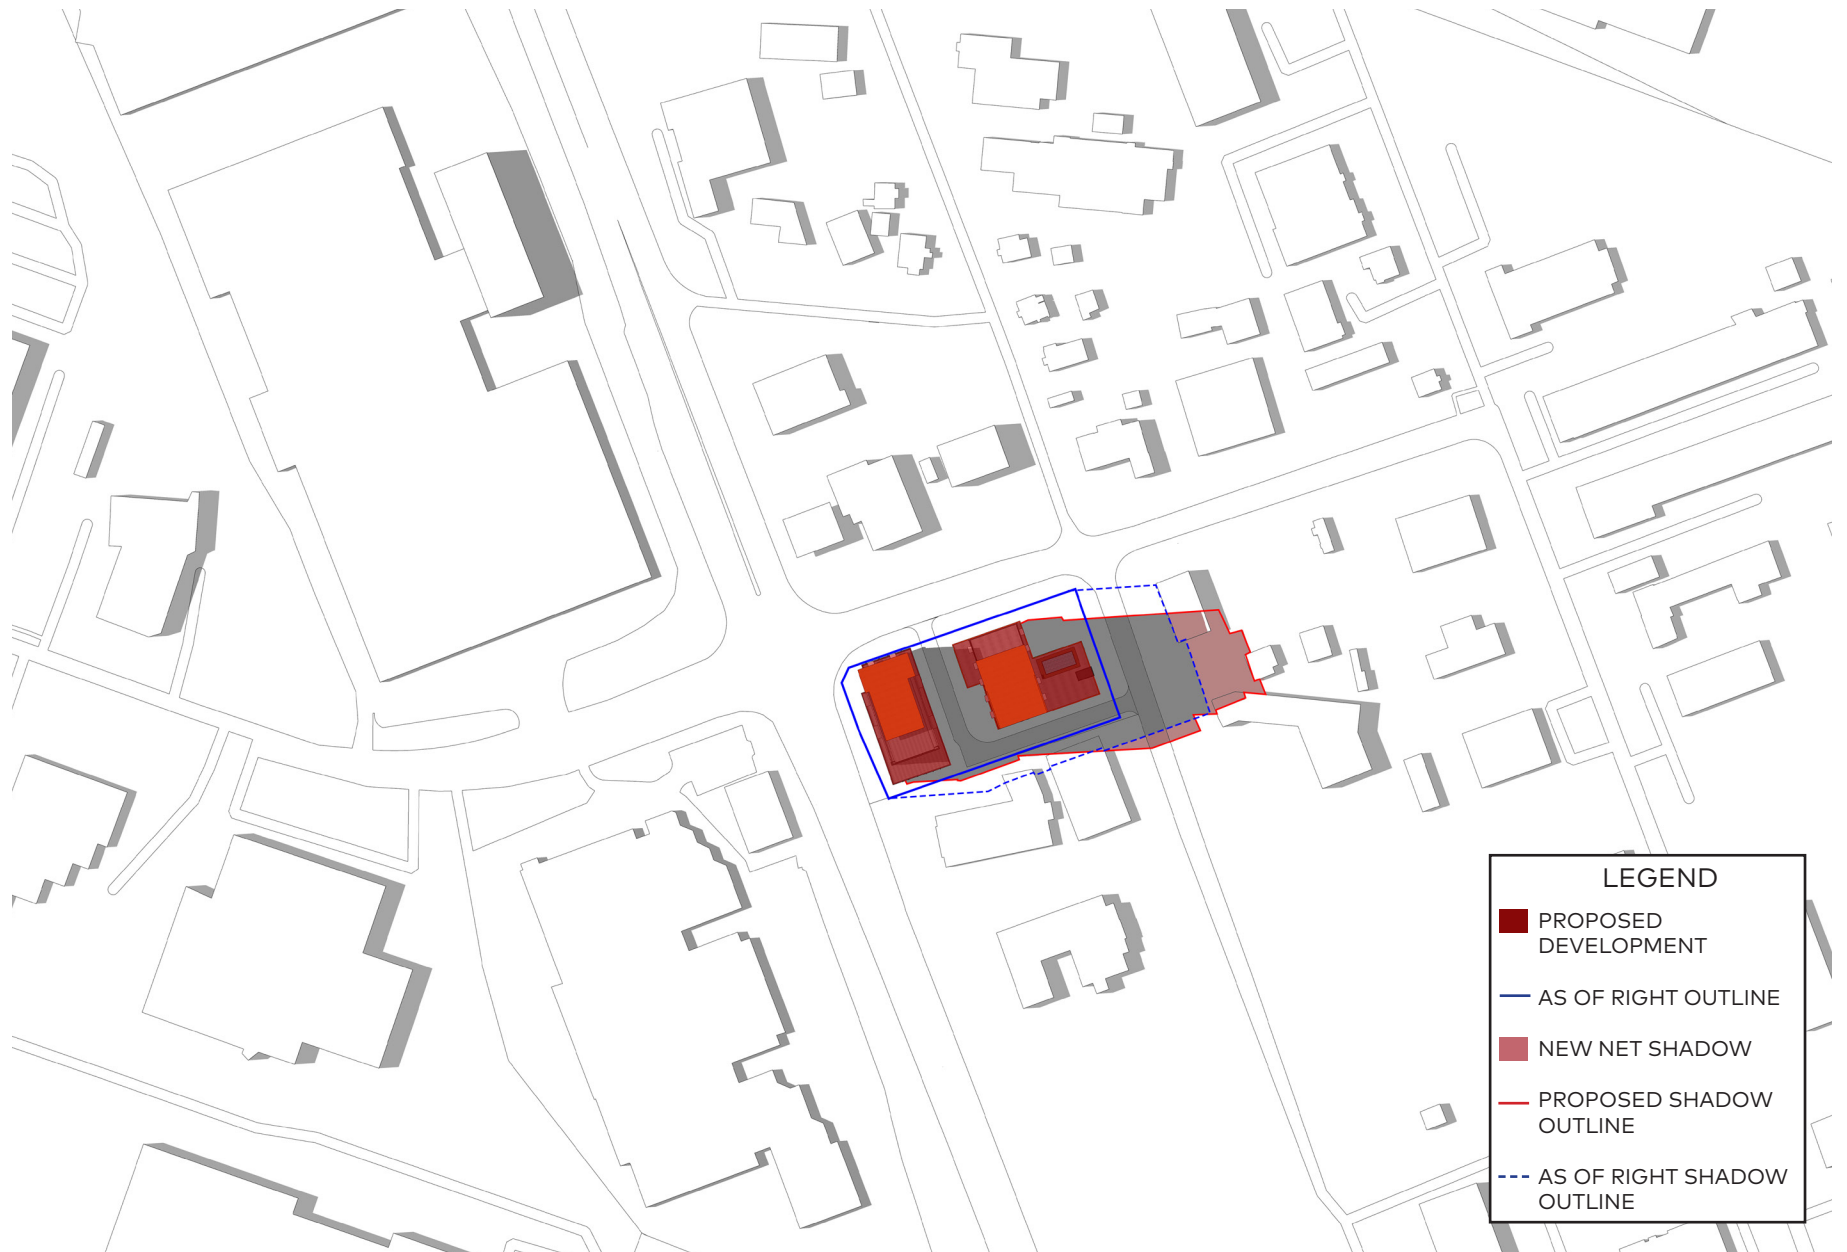

June 21, 3pm

**LEGEND**

- PROPOSED DEVELOPMENT
- AS OF RIGHT OUTLINE
- NEW NET SHADOW
- PROPOSED SHADOW OUTLINE
- - - AS OF RIGHT SHADOW OUTLINE

June 21, 4pm

**LEGEND**

- PROPOSED DEVELOPMENT
- AS OF RIGHT OUTLINE
- NEW NET SHADOW
- PROPOSED SHADOW OUTLINE
- - - AS OF RIGHT SHADOW OUTLINE

June 21, 5pm

**LEGEND**

- PROPOSED DEVELOPMENT
- AS OF RIGHT OUTLINE
- NEW NET SHADOW
- PROPOSED SHADOW OUTLINE
- - - AS OF RIGHT SHADOW OUTLINE

June 21, 6pm

**LEGEND**

- PROPOSED DEVELOPMENT
- AS OF RIGHT OUTLINE
- NEW NET SHADOW
- PROPOSED SHADOW OUTLINE
- - - AS OF RIGHT SHADOW OUTLINE

June 21, 7pm

June 21, 8pm

June 21, 8:55pm

September 21, 6:49am

September 21, 8am

September 21, 10am

**LEGEND**

- PROPOSED DEVELOPMENT
- AS OF RIGHT OUTLINE
- NEW NET SHADOW
- PROPOSED SHADOW OUTLINE
- - - AS OF RIGHT SHADOW OUTLINE

December 21, 10am

December 21, 11am

December 21, 12pm

December 21, 1pm

December 21, 3pm

December 21, 4pm