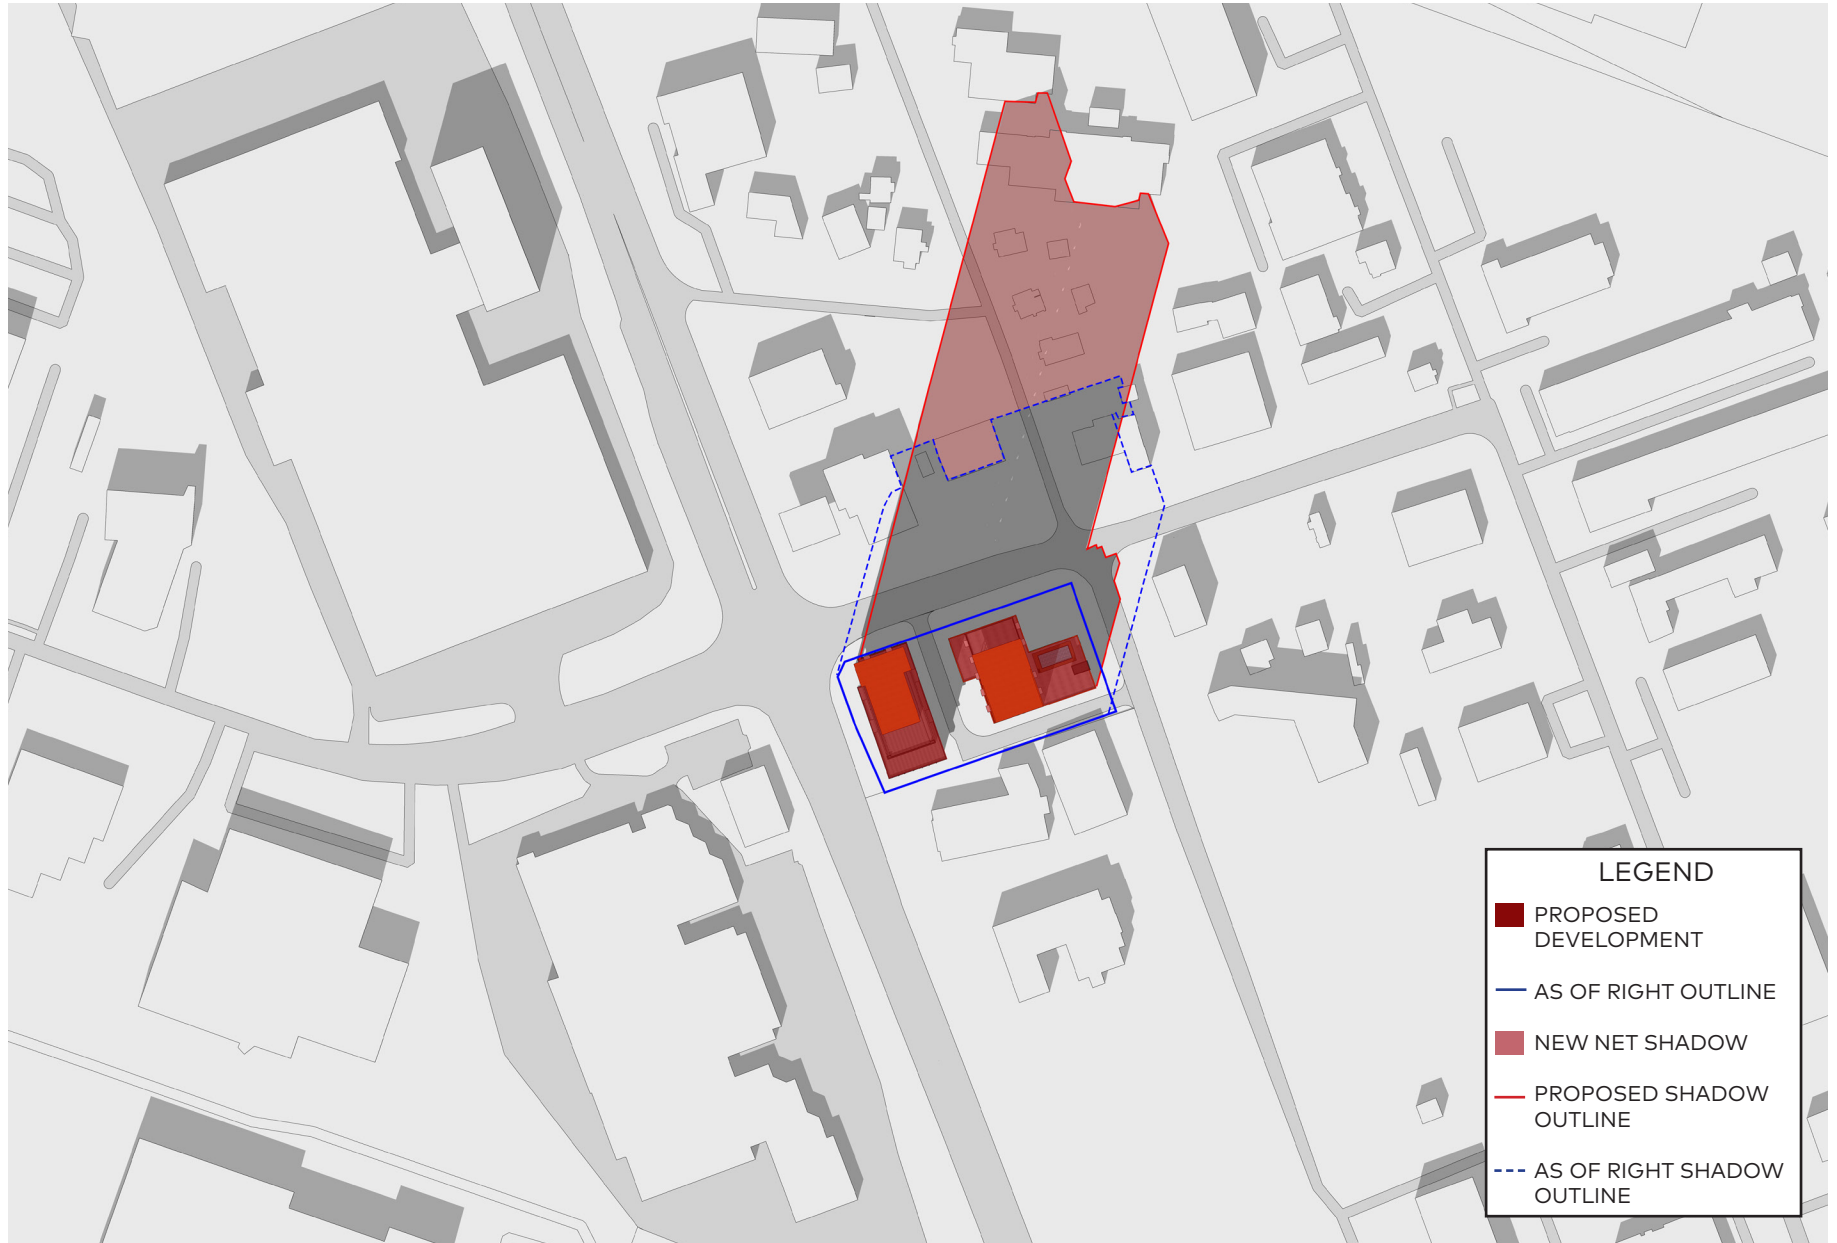

September 21, 2pm

**LEGEND**

- PROPOSED DEVELOPMENT
- AS OF RIGHT OUTLINE
- NEW NET SHADOW
- PROPOSED SHADOW OUTLINE
- - - AS OF RIGHT SHADOW OUTLINE

September 21, 3pm

**LEGEND**

- PROPOSED DEVELOPMENT
- AS OF RIGHT OUTLINE
- NEW NET SHADOW
- PROPOSED SHADOW OUTLINE
- AS OF RIGHT SHADOW OUTLINE

September 21, 4pm

**LEGEND**

- PROPOSED DEVELOPMENT
- AS OF RIGHT OUTLINE
- NEW NET SHADOW
- PROPOSED SHADOW OUTLINE
- AS OF RIGHT SHADOW OUTLINE

September 21, 5pm

September 21, 7:01pm

December 21, 8am

December 21, 9am

December 21, 10am

December 21, 11am

December 21, 12pm

December 21, 1pm

December 21, 3pm

December 21, 4pm