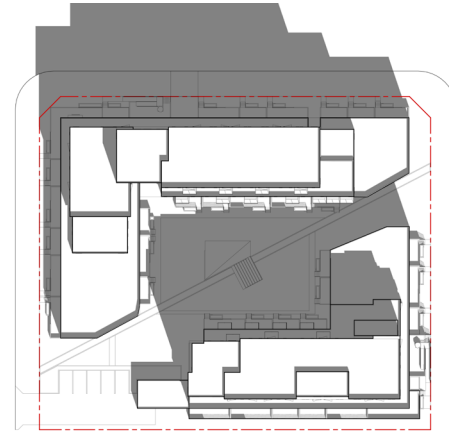

WESTURBAN

WATERIDGE

SHADOW STUDIES

2022.10.31

FAAS

WATERIDGE - EQUINOX 7:15AM

WATERIDGE - EQUINOX 9:00AM

WATERIDGE - EQUINOX 12:00PM