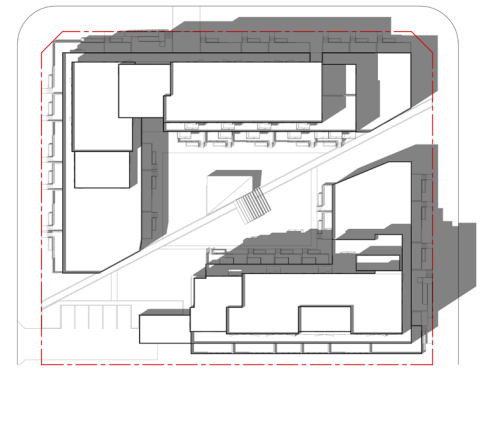

WATERIDGE - EQUINOX 3:00PM

WATERIDGE - EQUINOX 6:00PM

WATERIDGE - SUMMER SOLSTICE 6:00AM

WATERIDGE - SUMMER SOLSTICE 9:00AM

WATERIDGE - SUMMER SOLSTICE 12:00PM

WATERIDGE - SUMMER SOLSTICE 3:00PM

WATERIDGE - SUMMER SOLSTICE 6:00PM