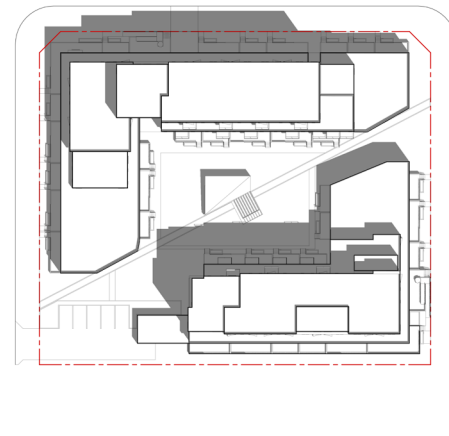

WATERIDGE - EQUINOX 3:00PM

WATERIDGE - EQUINOX 6:00PM

WATERIDGE - SUMMER SOLSTICE 6:00AM

WATERIDGE - SUMMER SOLSTICE 9:00AM

WATERIDGE - SUMMER SOLSTICE 12:00PM

WATERIDGE - SUMMER SOLSTICE 3:00PM

WATERIDGE - SUMMER SOLSTICE 6:00PM