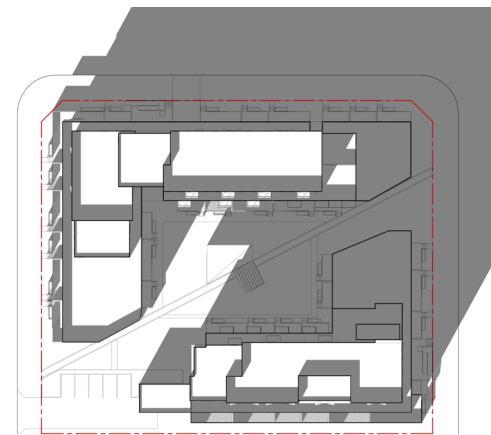

WATERIDGE - WINTER SOLSTICE 3:00PM