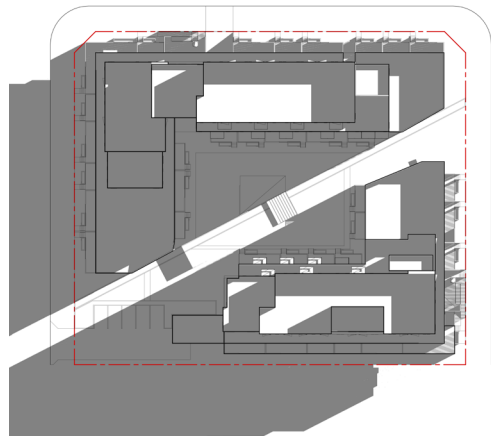

WATERIDGE - SUMMER SOLSTICE 6:00AM