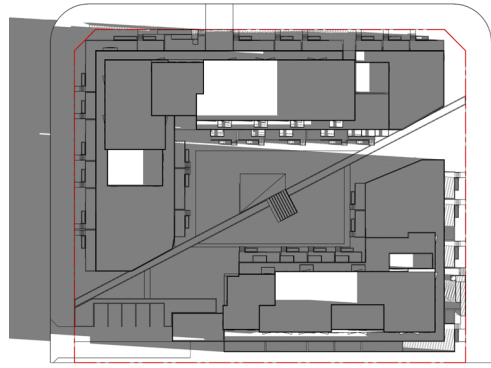

WESTURBAN

WATERIDGE

SHADOW STUDIES

2022.10.31

FAAS

WATERIDGE - EQUINOX 7:15AM

WATERIDGE - EQUINOX 9:00AM

WATERIDGE - EQUINOX 12:00PM