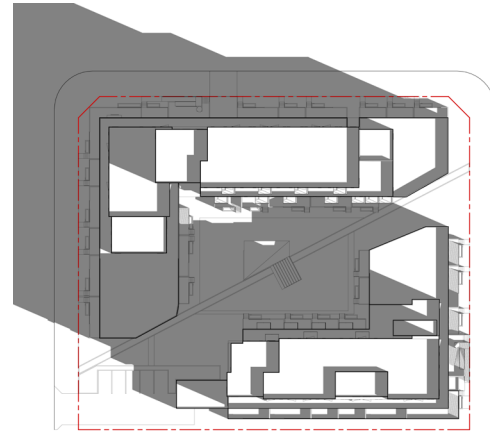

WESTURBAN

WATERIDGE

SHADOW STUDIES

2022.10.31

FAAS

WATERIDGE - EQUINOX 7:15AM

WATERIDGE - EQUINOX 9:00AM

WATERIDGE - EQUINOX 12:00PM