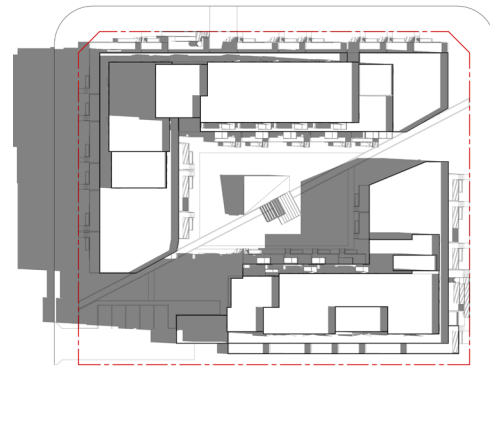

WATERIDGE - SUMMER SOLSTICE 9:00AM