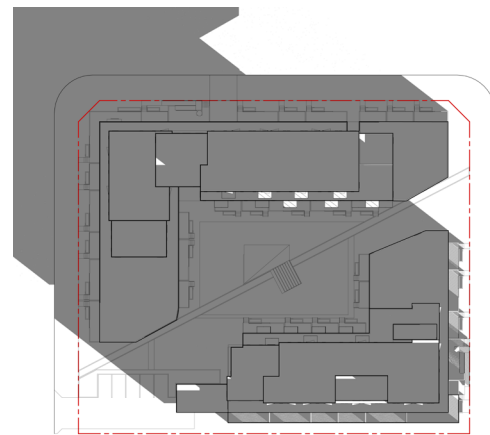

WATERIDGE - EQUINOX 3:00PM

WATERIDGE - EQUINOX 6:00PM

WATERIDGE - SUMMER SOLSTICE 6:00AM

WATERIDGE - SUMMER SOLSTICE 9:00AM

WATERIDGE - SUMMER SOLSTICE 12:00PM

WATERIDGE - SUMMER SOLSTICE 3:00PM

WATERIDGE - SUMMER SOLSTICE 6:00PM