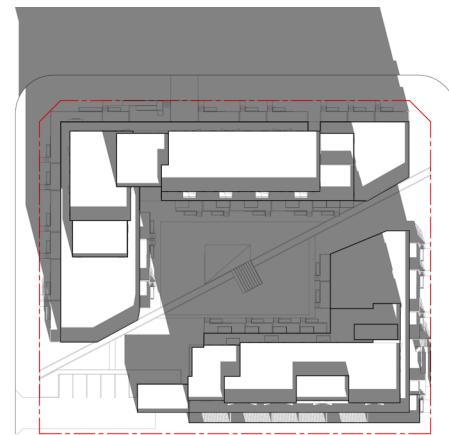

WATERIDGE - WINTER SOLSTICE 12:00PM