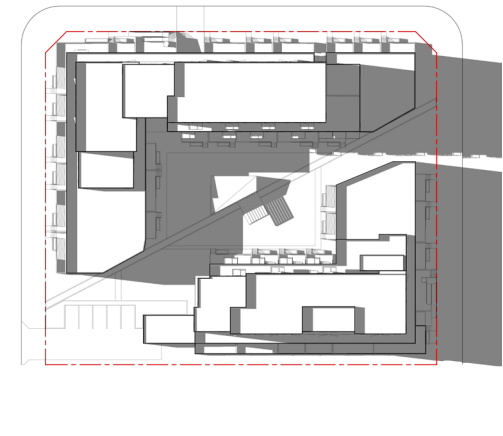

WATERIDGE - EQUINOX 3:00PM

WATERIDGE - EQUINOX 6:00PM

WATERIDGE - SUMMER SOLSTICE 6:00AM

WATERIDGE - SUMMER SOLSTICE 9:00AM

WATERIDGE - SUMMER SOLSTICE 12:00PM

WATERIDGE - SUMMER SOLSTICE 3:00PM

WATERIDGE - SUMMER SOLSTICE 6:00PM