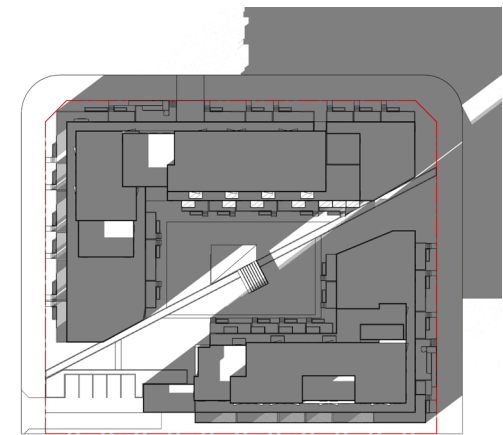

WATERIDGE - WINTER SOLSTICE 5:00PM

2022.10.31

WESTURBAN
WATERIDGE
SHADOW STUDIES

FAAS