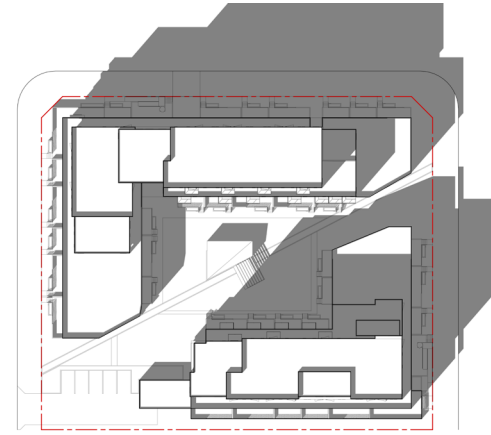

WESTURBAN

WATERIDGE

SHADOW STUDIES

2022.10.31

FAAS

WATERIDGE - EQUINOX 7:15AM

WATERIDGE - EQUINOX 9:00AM

WATERIDGE - EQUINOX 12:00PM