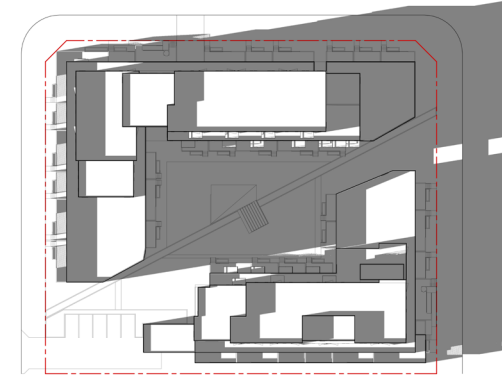

WATERIDGE - EQUINOX 6:00PM