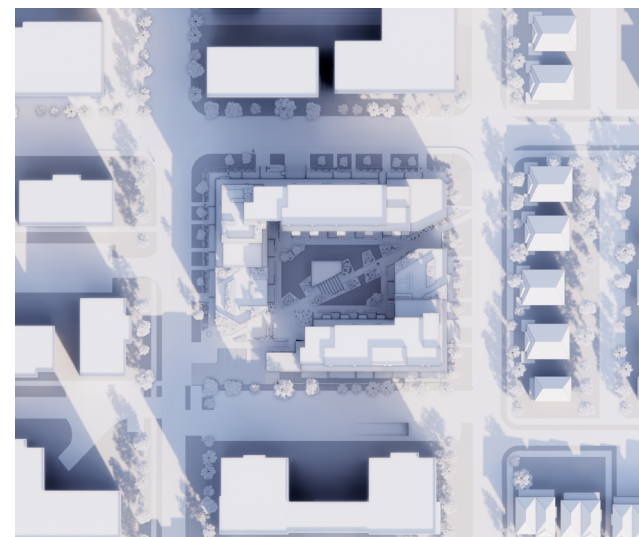

SUMMER SOLSTICE- 12:00 PM UTC -4

SUMMER SOLSTICE- 3:00 PM UTC -4

SUMMER SOLSTICE- 6:00 PM UTC -4

WINTER SOLSTICE- 10:00 AM UTC -5

WINTER SOLSTICE- 12:00 PM UTC -5

WINTER SOLSTICE- 3:00 PM UTC -5

WINTER SOLSTICE- 5:00 PM UTC -5