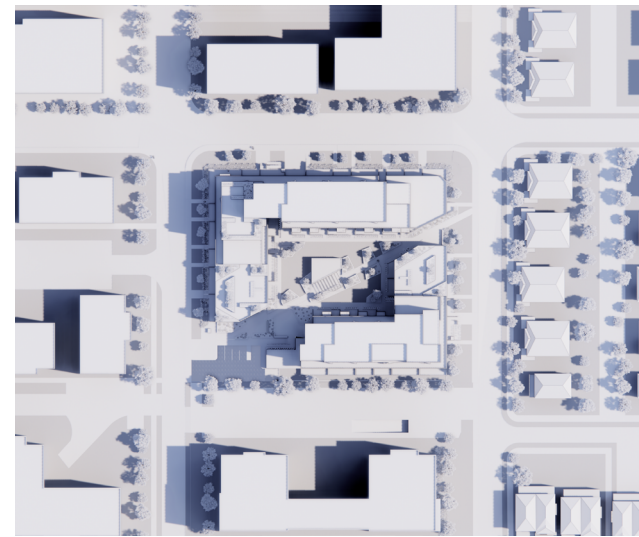

WEST URBAN WATERIDGE
SHADOW STUDY

2023.07.11

FΛΛS

EQUINOX - 9:30 AM UTC -4

EQUINOX - 12:00 PM UTC -4

EQUINOX - 3:00 PM UTC -4

EQUINOX - 6:00 PM UTC -4

SUMMER SOLSTICE- 9:00 AM UTC -4