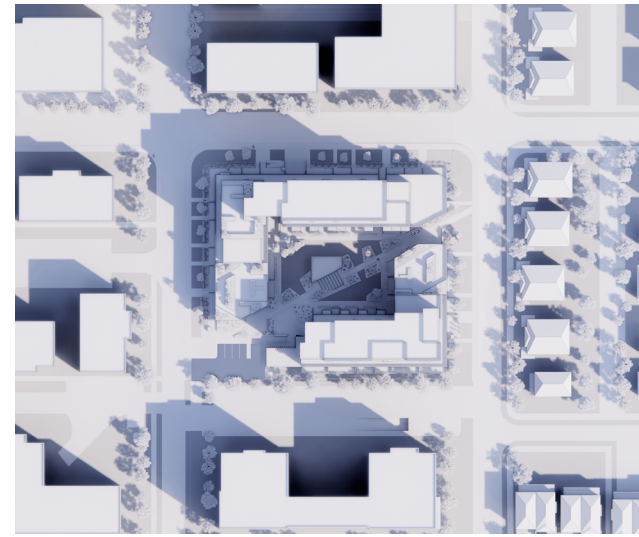

WEST URBAN WATERIDGE
SHADOW STUDY

2023.07.11

FΛΛS

EQUINOX - 9:30 AM UTC -4

EQUINOX - 12:00 PM UTC -4

EQUINOX - 3:00 PM UTC -4

EQUINOX - 6:00 PM UTC -4

SUMMER SOLSTICE- 9:00 AM UTC -4