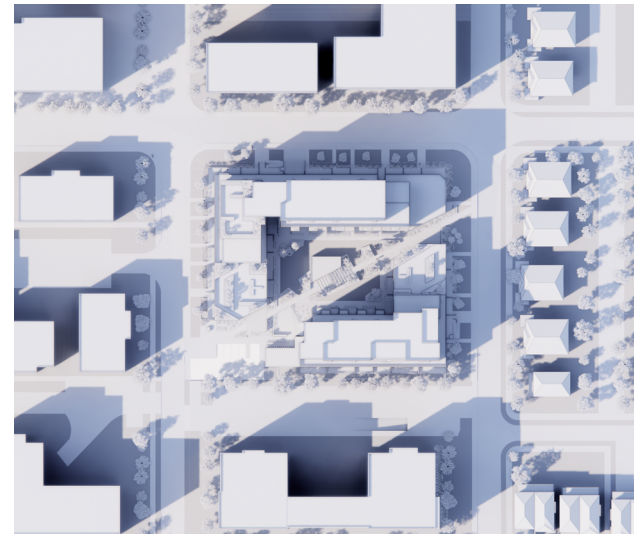

WEST URBAN WATERIDGE
SHADOW STUDY

2023.07.11

FΛΛS

EQUINOX - 9:30 AM UTC -4

EQUINOX - 12:00 PM UTC -4

EQUINOX - 3:00 PM UTC -4

EQUINOX - 6:00 PM UTC -4

SUMMER SOLSTICE- 9:00 AM UTC -4