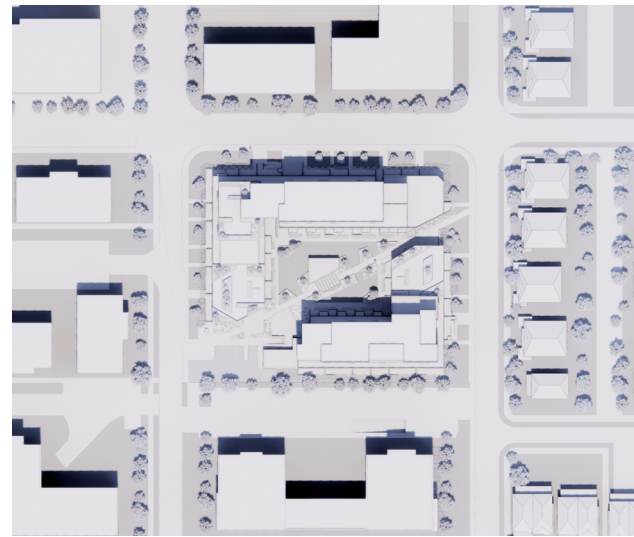

SUMMER SOLSTICE- 3:00 PM UTC -4