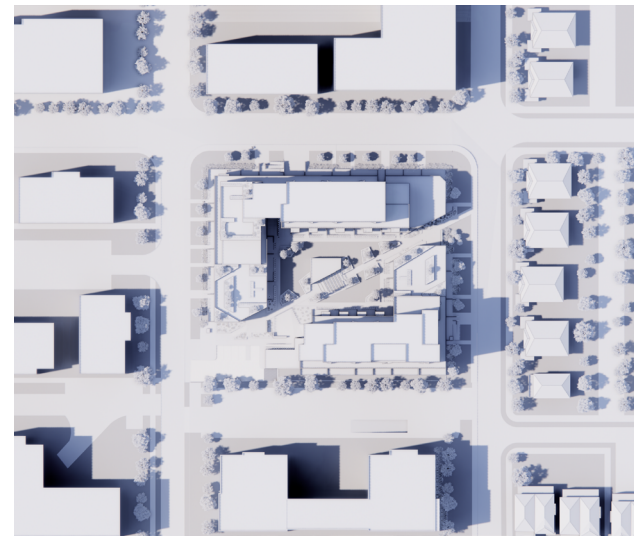

SUMMER SOLSTICE- 6:00 PM UTC -4