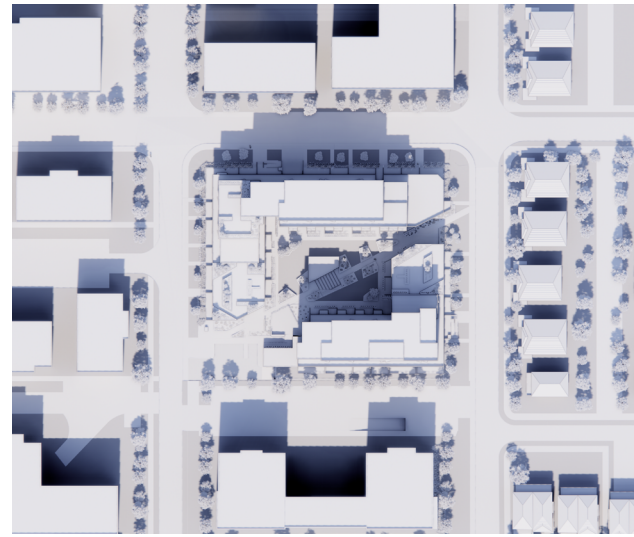

WEST URBAN WATERIDGE
SHADOW STUDY

2023.07.11

FΛΛS

EQUINOX - 9:30 AM UTC -4

EQUINOX - 12:00 PM UTC -4

EQUINOX - 3:00 PM UTC -4

EQUINOX - 6:00 PM UTC -4

SUMMER SOLSTICE- 9:00 AM UTC -4