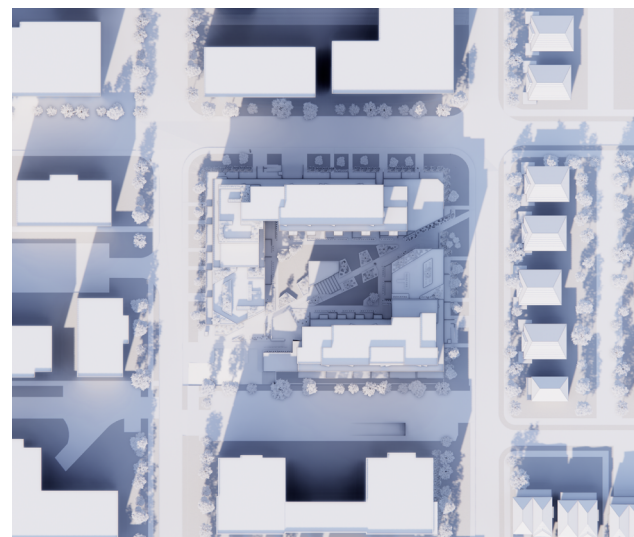

SUMMER SOLSTICE- 12:00 PM UTC -4

SUMMER SOLSTICE- 3:00 PM UTC -4

SUMMER SOLSTICE- 6:00 PM UTC -4

WINTER SOLSTICE- 10:00 AM UTC -5

WINTER SOLSTICE- 12:00 PM UTC -5

WINTER SOLSTICE- 3:00 PM UTC -5

WINTER SOLSTICE- 5:00 PM UTC -5