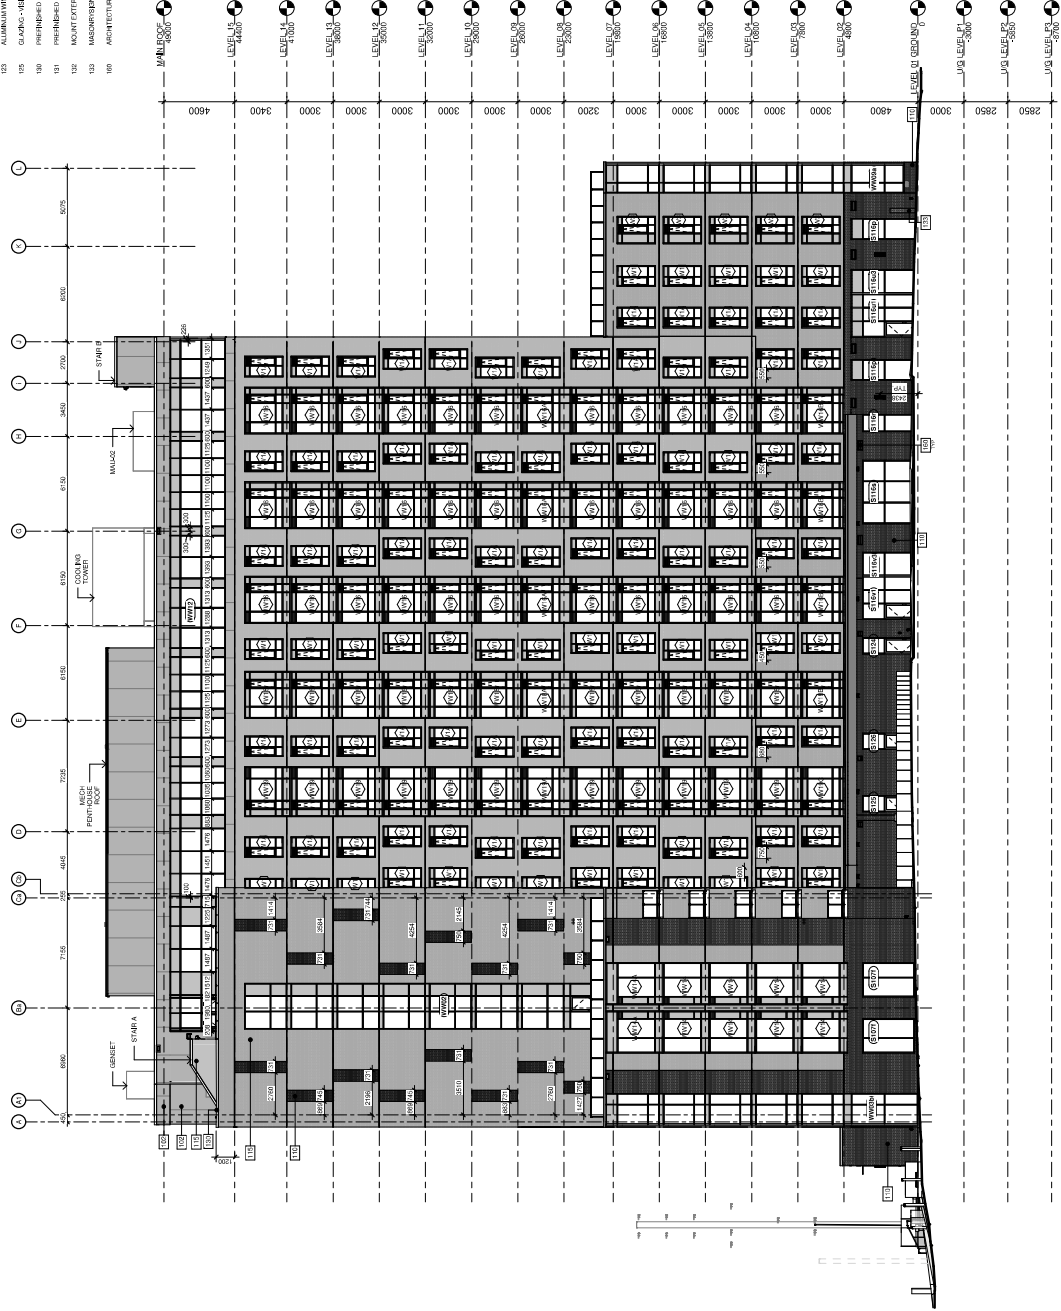

EXTERIOR ELEVATION LEGEND

ALEX GATTEN
PLANNER I
PLANNING, REAL ESTATE & ECONOMIC DEVELOPMENT
DEPARTMENT, CITY OF OTTAWA

ISSUANCE SCHEDULE

DATE: 2023-01-26 13:28 PM

PROJECT: 2140 BASELINE APARTMENTS

ARCHITECT: FABIANI ARCHITECTS LTD.

CLIENT: BASELINE DEVELOPMENT INC.

ARCHITECT: FABIANI ARCHITECTS LTD.
2140 BASELINE APARTMENTS
2140 BASELINE APARTMENTS
2140 BASELINE APARTMENTS

CLIENT: BASELINE DEVELOPMENT INC.
2140 BASELINE APARTMENTS
2140 BASELINE APARTMENTS
2140 BASELINE APARTMENTS

PROJECT: 2140 BASELINE APARTMENTS
2140 BASELINE APARTMENTS
2140 BASELINE APARTMENTS

BY: [Signature]
DATE: 2023-01-26
SCALE: 1:100
ISSUE NO.: A304 | 13