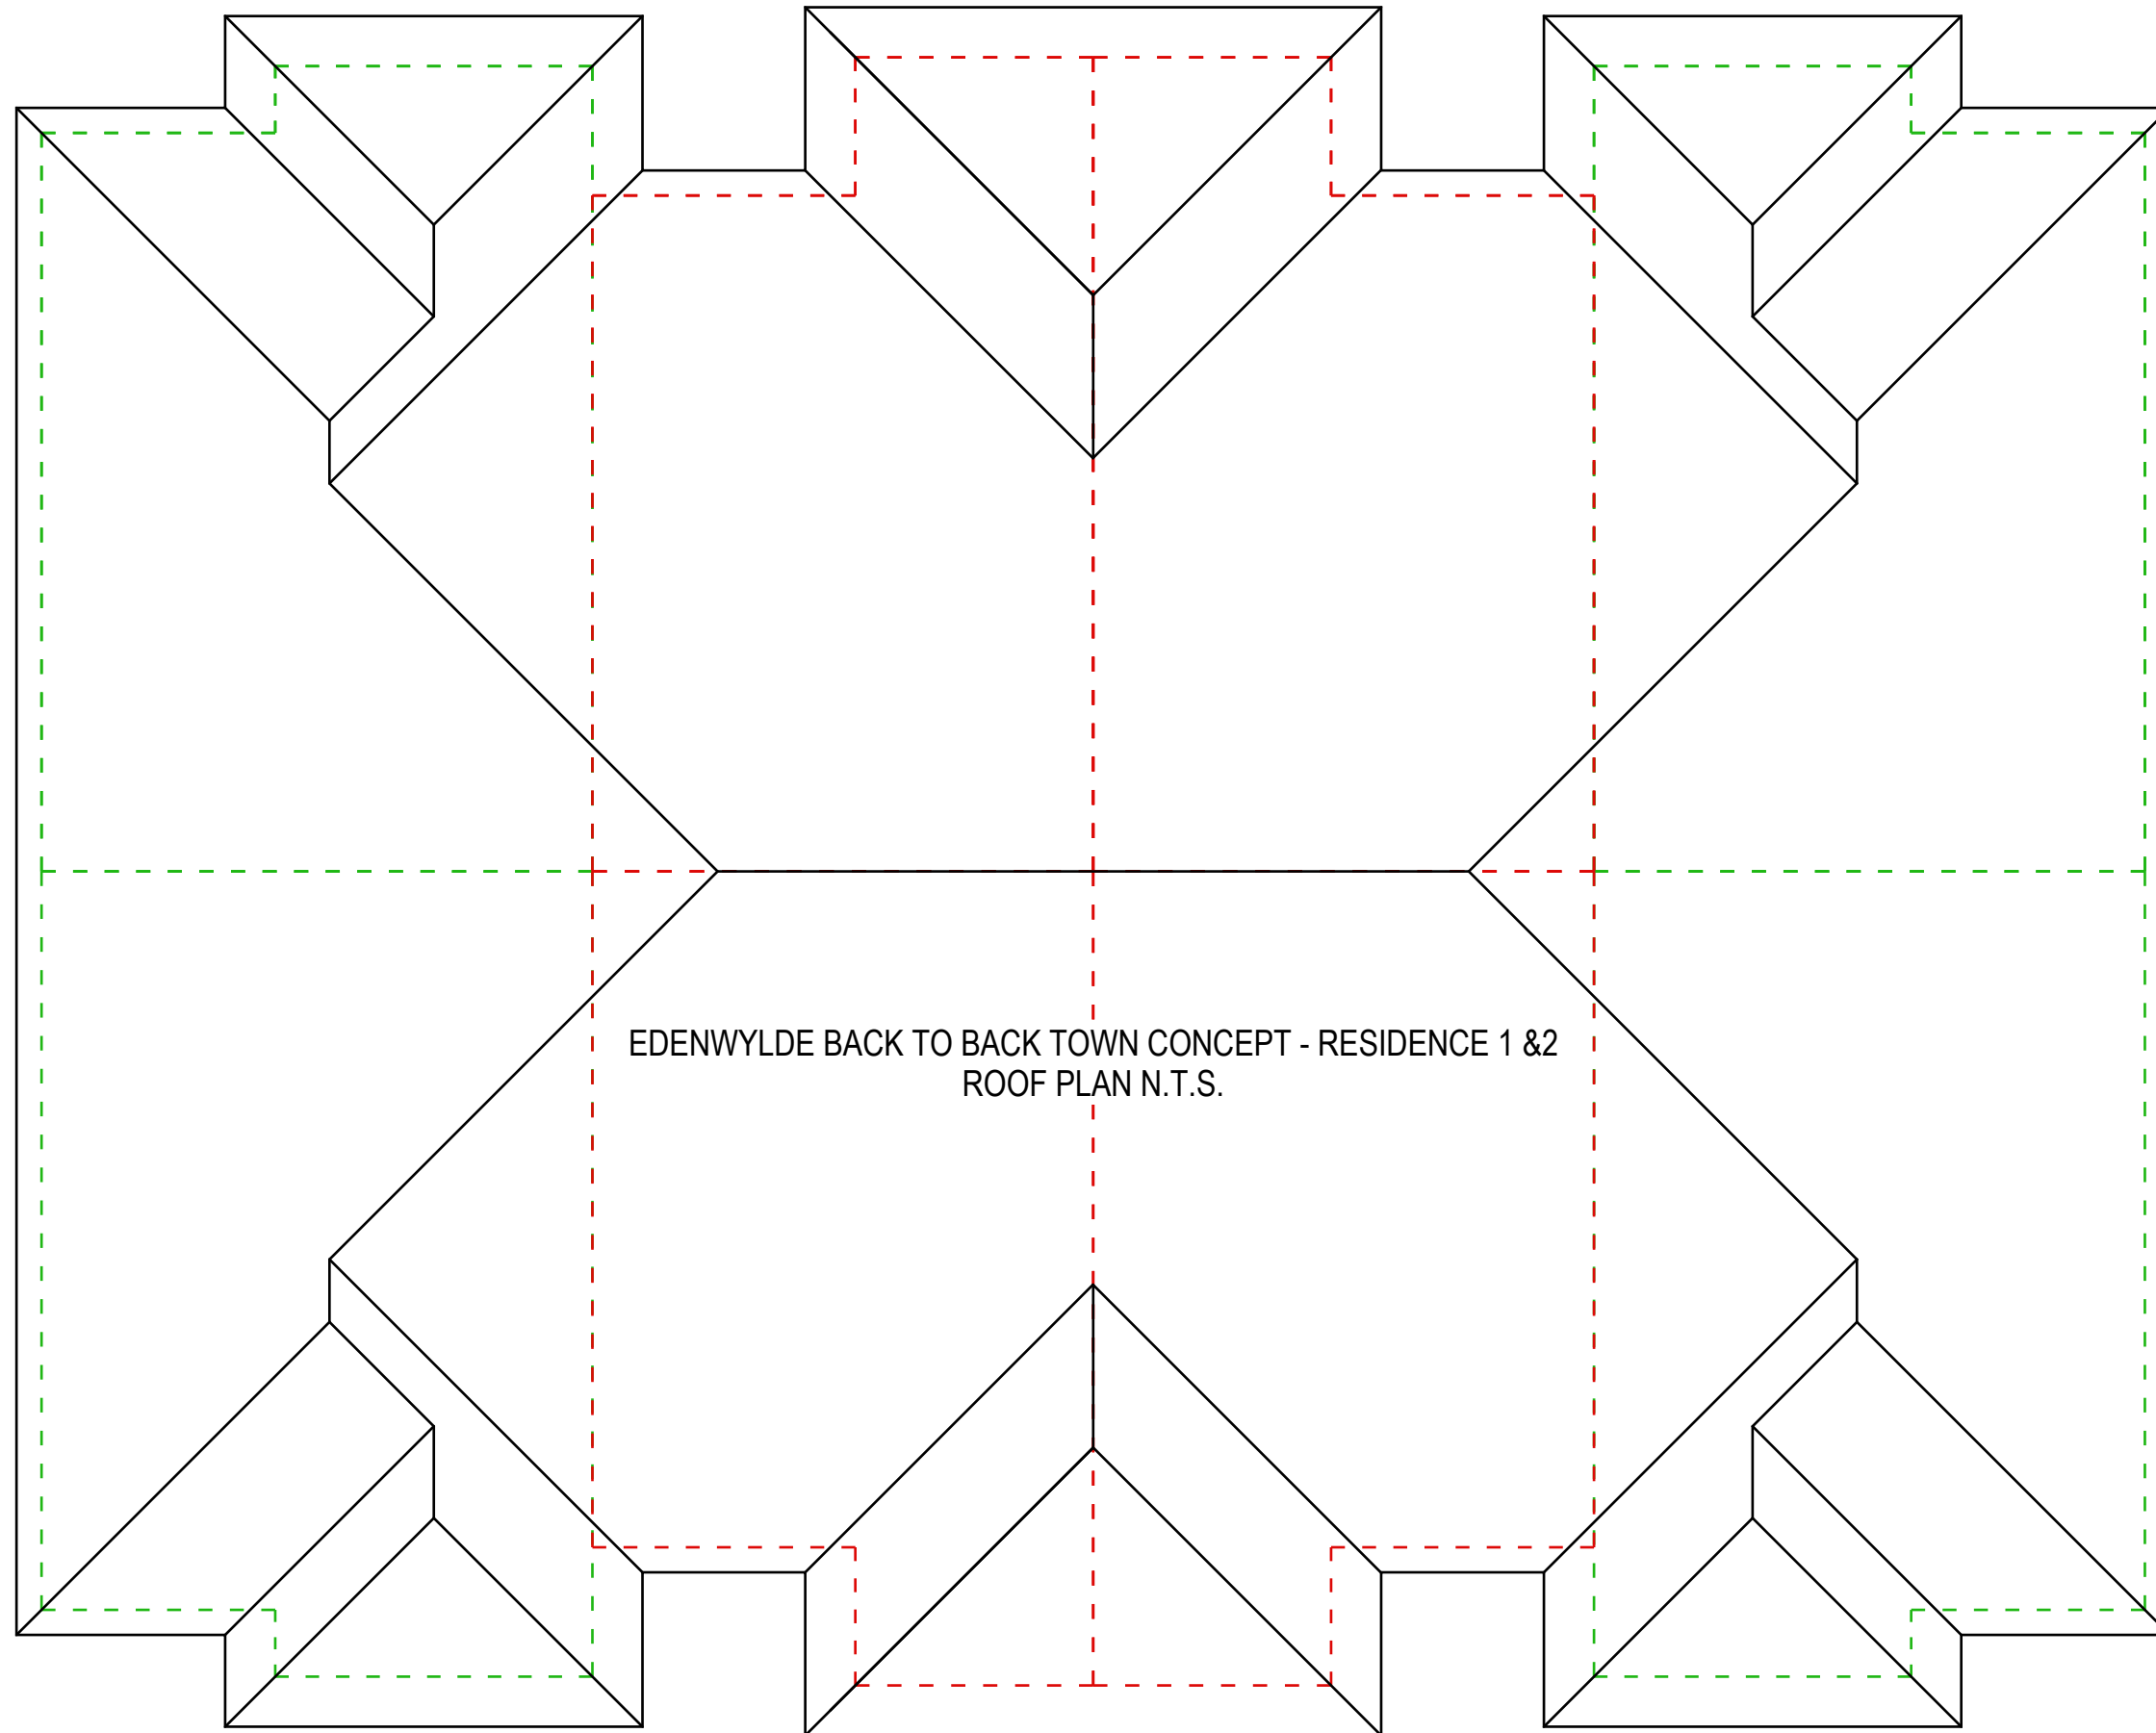

EDENWYLDE BACK TO BACK TOWN CONCEPT - RESIDENCE 1 & 2
FRONT AND REAR ELEVATION

CARDEL
HOMES

Concept by R. Bukarewicz
November 24-2021

EDENWYLDE BACK TO BACK TOWN CONCEPT - RESIDENCE 1 &2
STREET SIDE ELEVATION

EDENWYLDE BACK TO BACK TOWN CONCEPT - RESIDENCE 1 & 2
ROOF PLAN N.T.S.