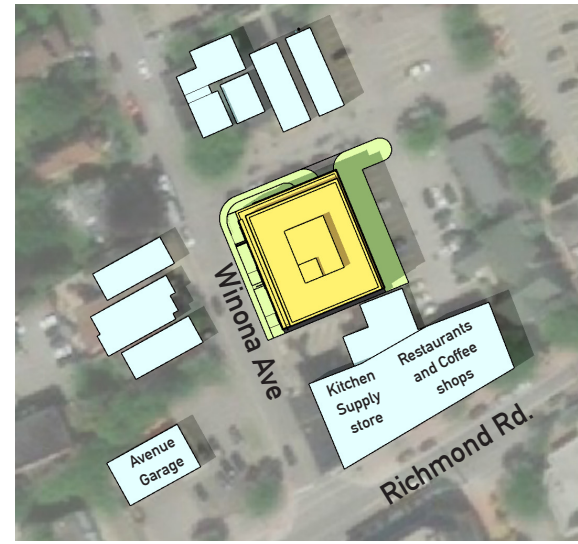

JUN. 21 SUMMER SOLSTICE

8:00 AM

10:00 AM

12:00 PM

2:00 PM

4:00 PM

SEP. 21 EQUINOX

DEC. 21 WINTER SOLSTICE