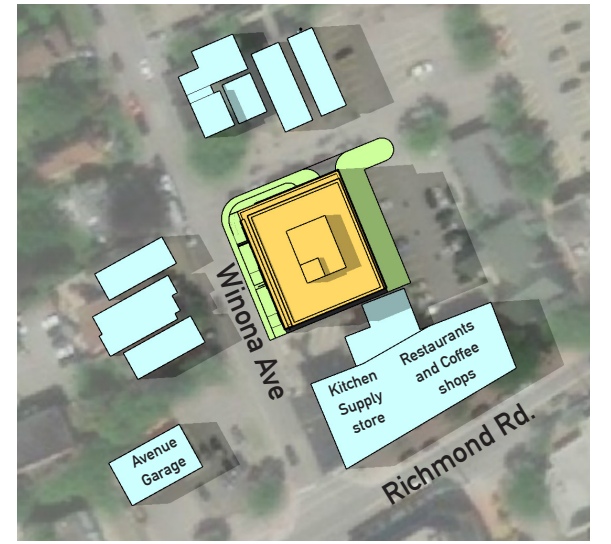

JUN. 21 SUMMER SOLSTICE

8:00 AM

10:00 AM

12:00 PM

2:00 PM

4:00 PM

SEP. 21 EQUINOX

DEC. 21 WINTER SOLSTICE