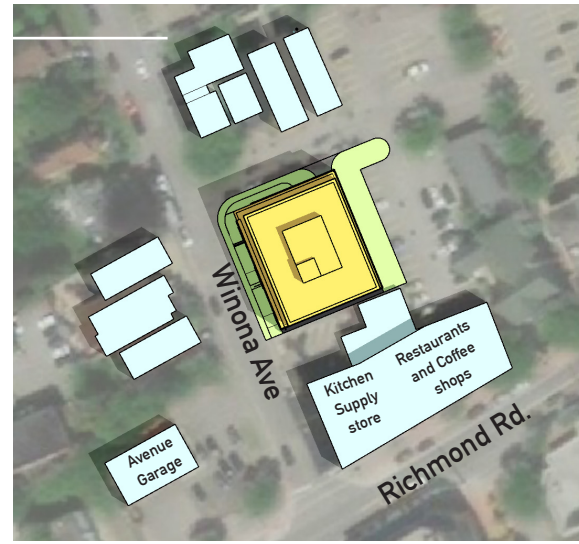

JUN. 21 SUMMER SOLSTICE

8:00 AM

10:00 AM

12:00 PM

2:00 PM

4:00 PM

SEP. 21 EQUINOX

DEC. 21 WINTER SOLSTICE