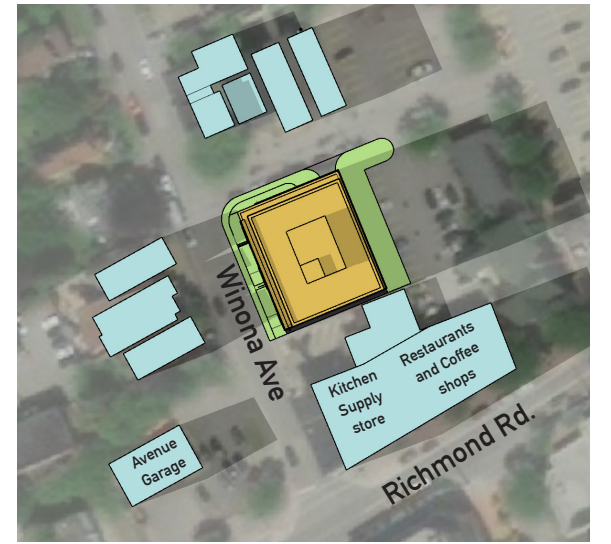

JUN. 21 SUMMER SOLSTICE

8:00 AM

10:00 AM

12:00 PM

2:00 PM

4:00 PM

SEP. 21 EQUINOX

DEC. 21 WINTER SOLSTICE