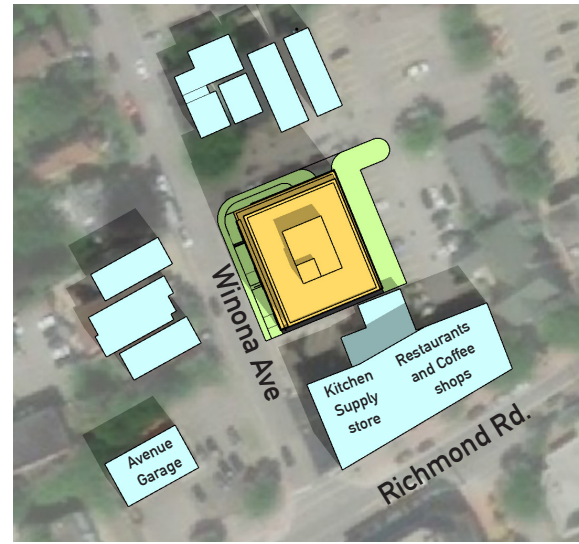

JUN. 21 SUMMER SOLSTICE

8:00 AM

10:00 AM

12:00 PM

2:00 PM

4:00 PM

SEP. 21 EQUINOX

DEC. 21 WINTER SOLSTICE