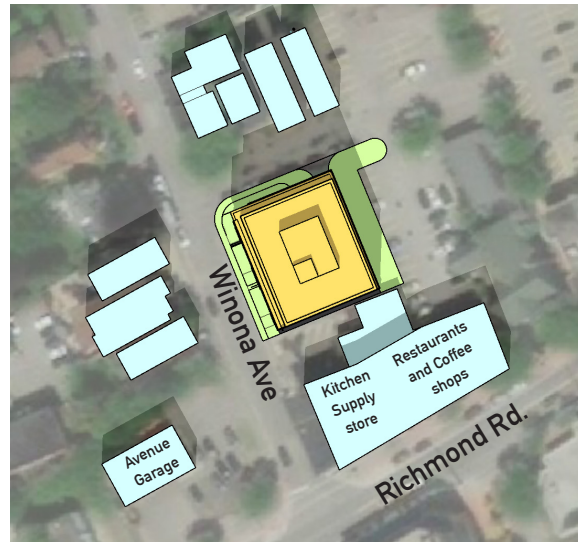

JUN. 21 SUMMER SOLSTICE

8:00 AM

10:00 AM

12:00 PM

2:00 PM

4:00 PM

SEP. 21 EQUINOX

DEC. 21 WINTER SOLSTICE