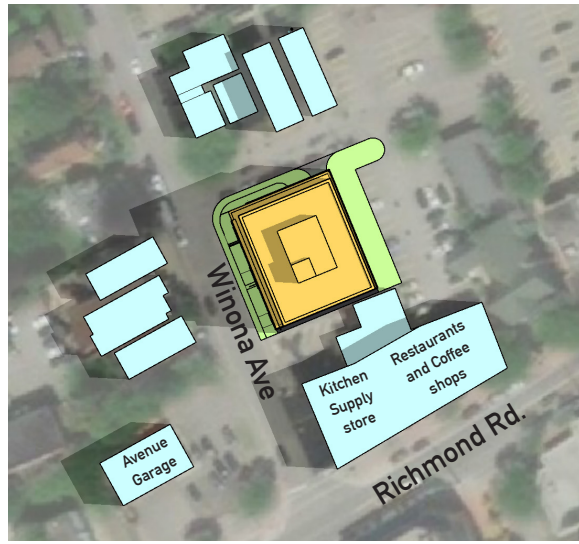

JUN. 21 SUMMER SOLSTICE

8:00 AM

10:00 AM

12:00 PM

2:00 PM

4:00 PM

SEP. 21 EQUINOX

DEC. 21 WINTER SOLSTICE