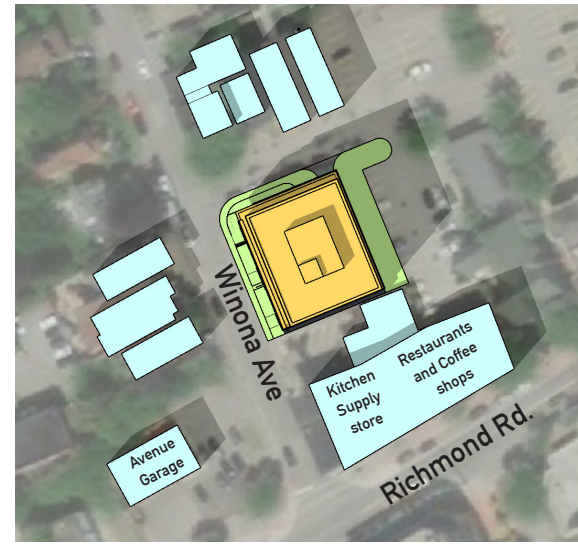

JUN. 21 SUMMER SOLSTICE

8:00 AM

10:00 AM

12:00 PM

2:00 PM

4:00 PM

SEP. 21 EQUINOX

DEC. 21 WINTER SOLSTICE