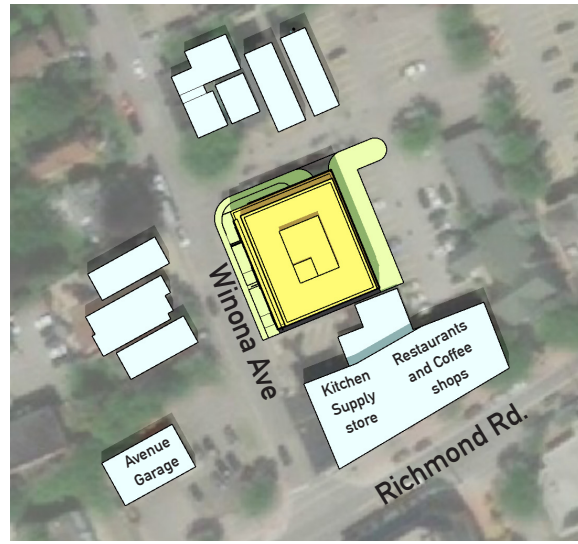

JUN. 21 SUMMER SOLSTICE

8:00 AM

10:00 AM

12:00 PM

2:00 PM

4:00 PM

SEP. 21 EQUINOX

DEC. 21 WINTER SOLSTICE