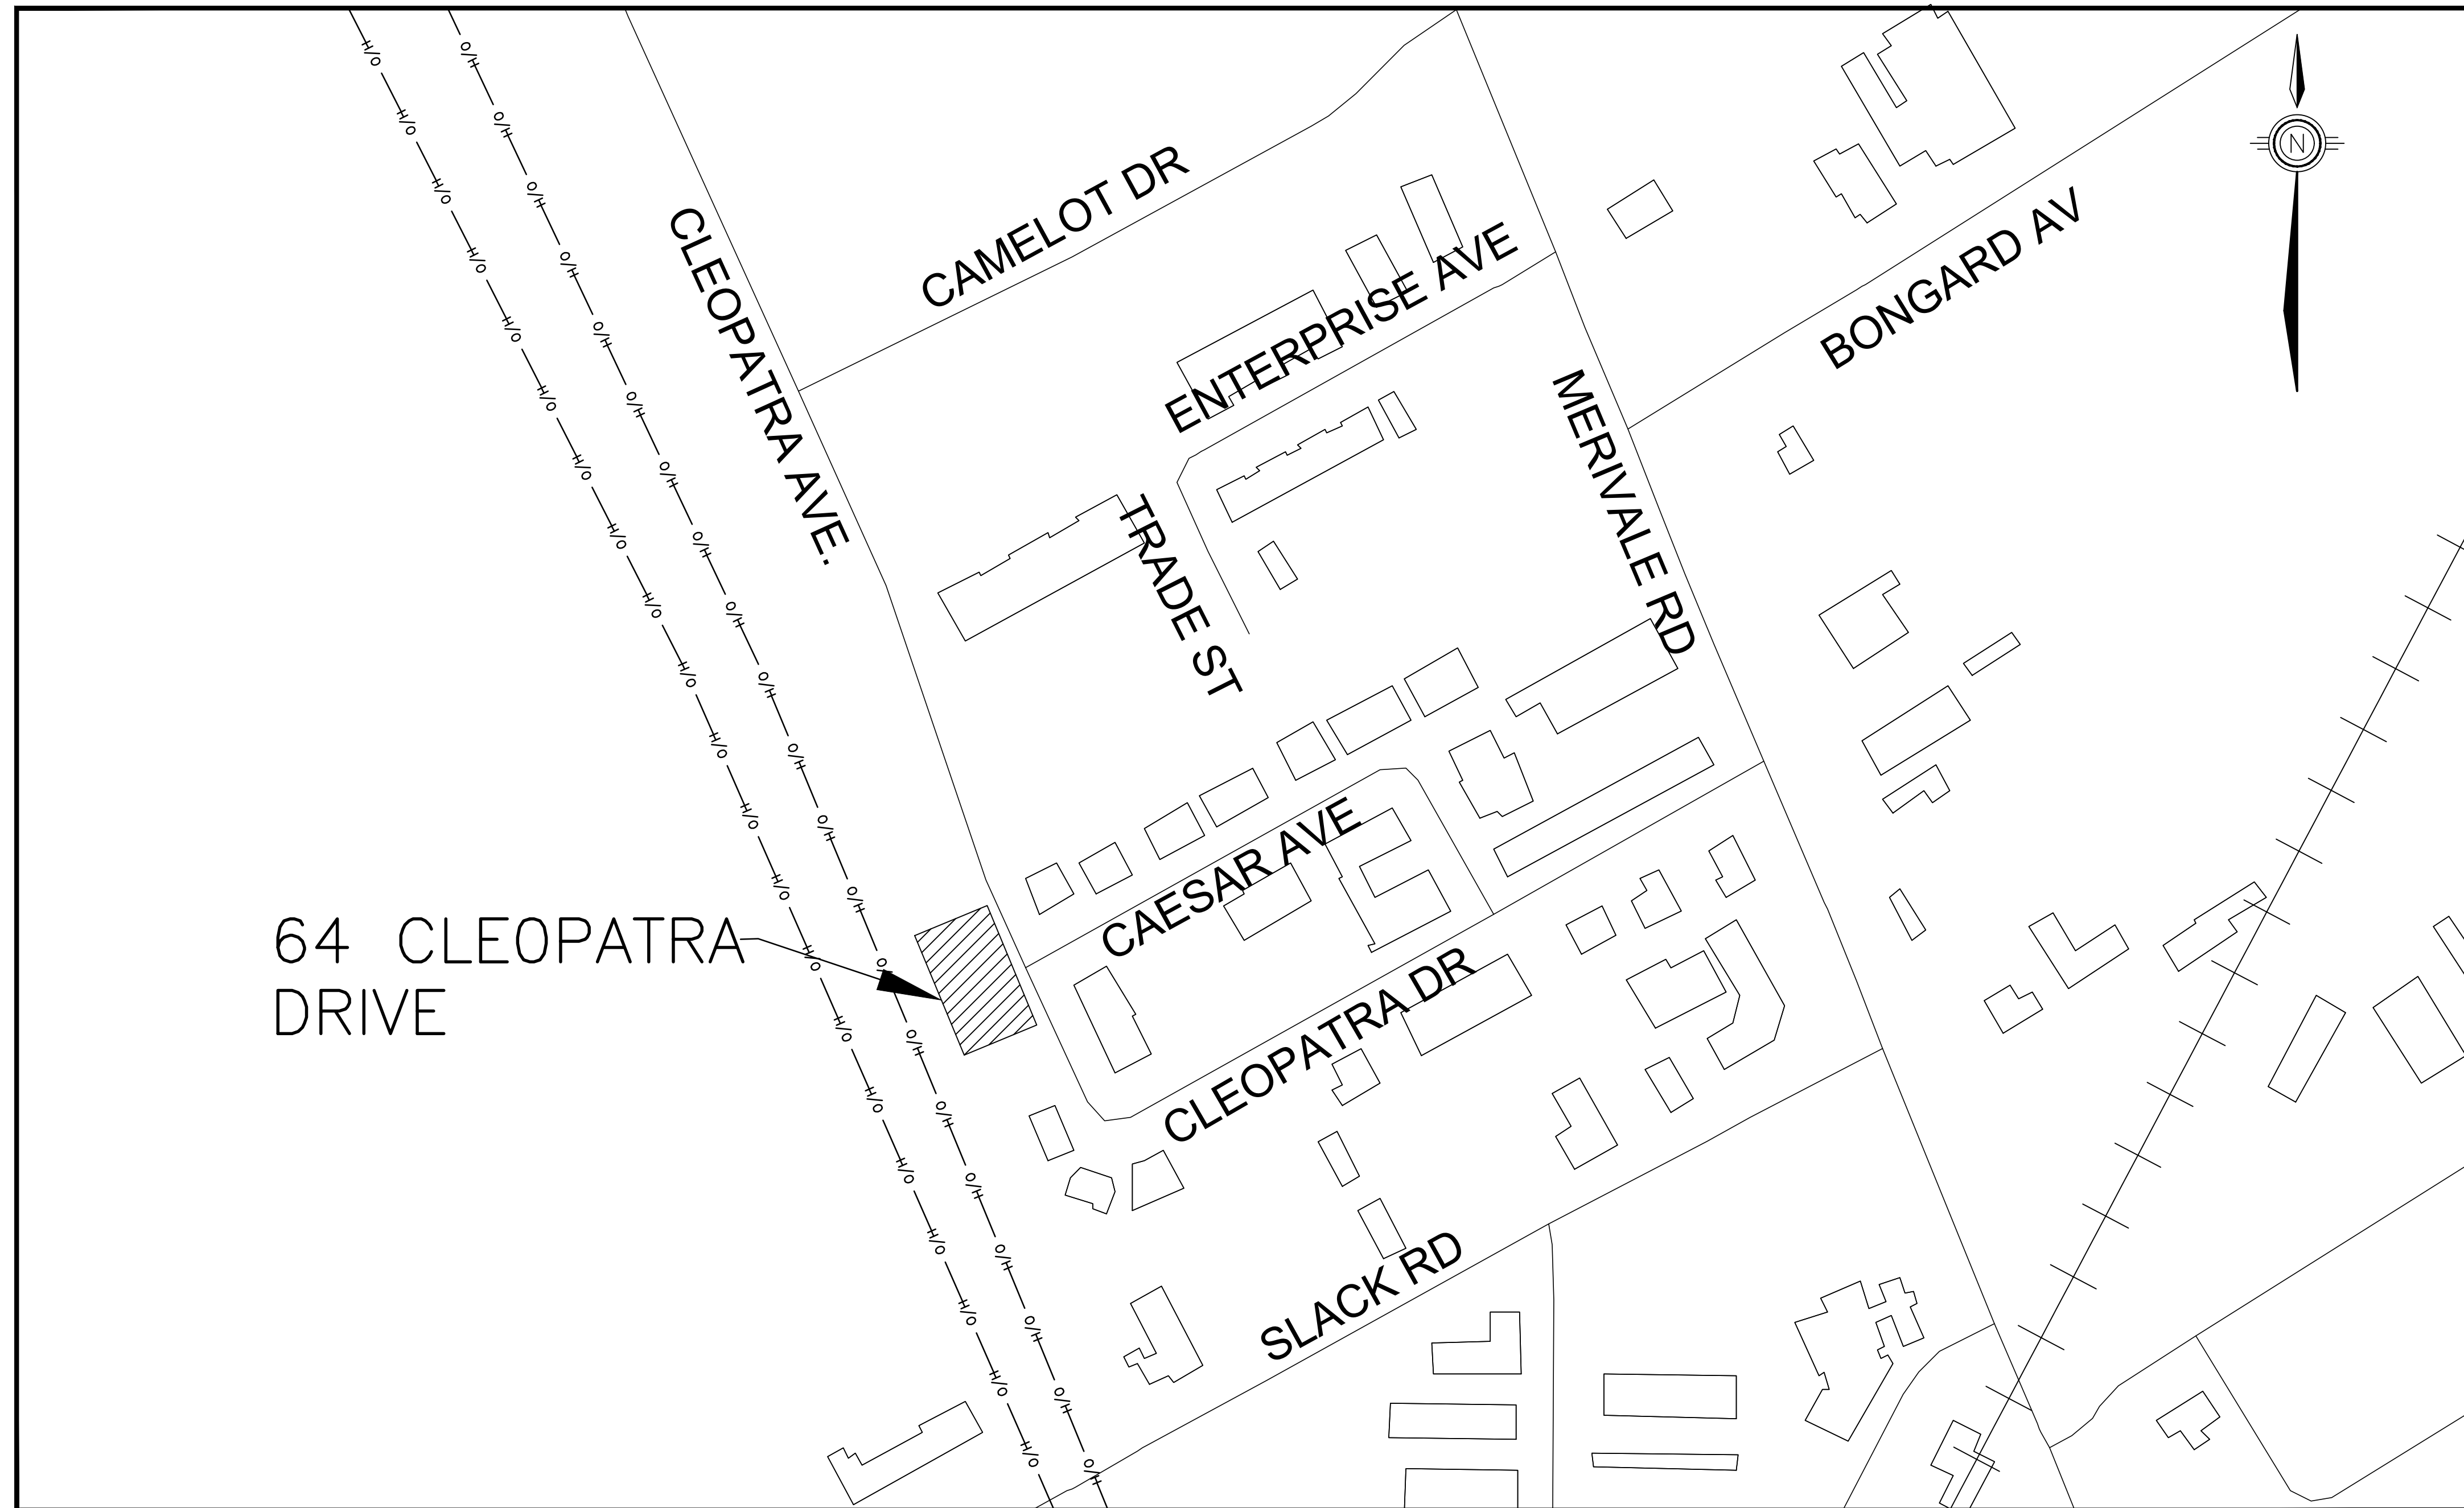

BUILDING ADDITION 64 CLEOPATRA OTTAWA

KEY MAP
N.T.S.

2724 Fenton Road
Ottawa, Ontario
K1T 3T7
Telephone: (613) 822-1052
Fax: (613) 822-1573

PROJECT NO. 19028
AUGUST 23, 2022
REVISED SANITARY LATERAL
TO REFLECT EXISTING LOCATION AT BUILDING

- 000 - 19028 - COVER
- 001 - 19028 - REMOVAL AND ADJUSTMENTS
- 002 - 19028 - STORM DRAINAGE AREA PLAN
- 003 - 19028 - SITE SERVICING AND GRADING PLAN
- 004 - 19028 - EROSION AND SEDIMENT CONTROL PLAN