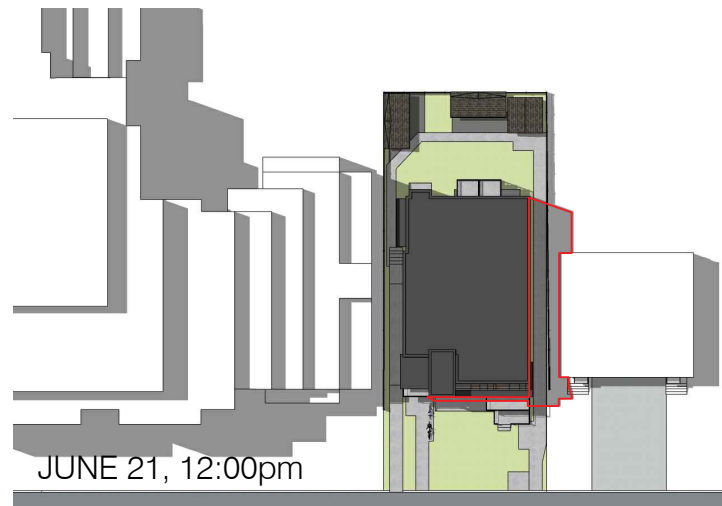

JUNE 21, 7:00am