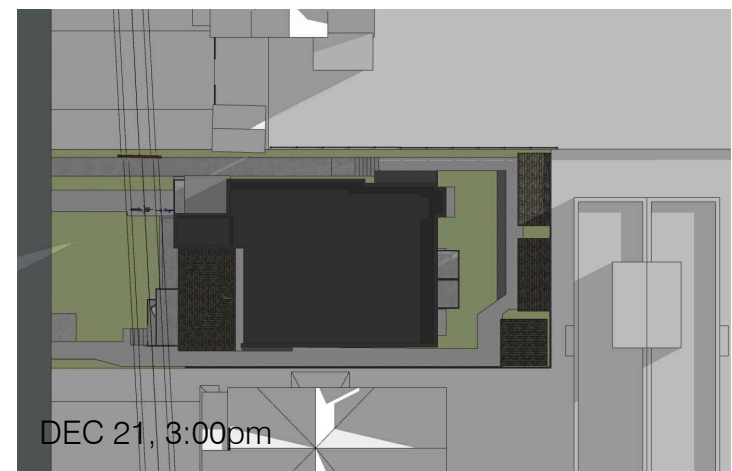

MARCH 21, 4:30pm

JUNE 21, 6:00pm

SEPT 21, 3:30pm

DEC 21, 3:00pm

414 Churchill Ave. N, Ottawa,
ON, K1Z 5C6 • 613-853-2822
www.rjhill.ca • rosaline@rjhill.ca

Rosaline J. Hill Architect Inc.

SMALL APARTMENT BUILDING