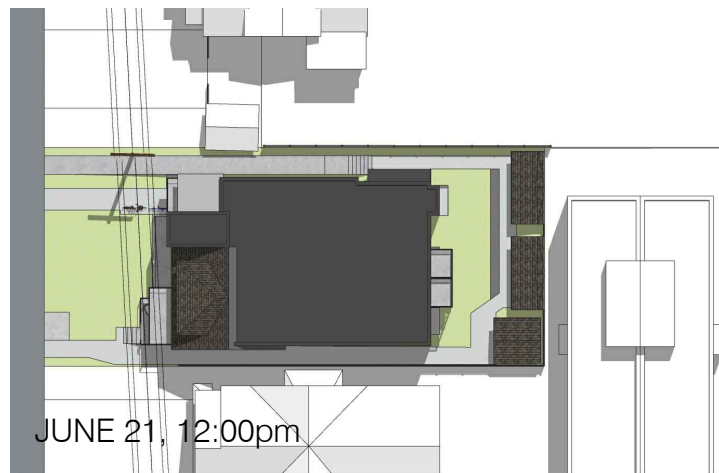

JUNE 21, 8:00am

SEPT 21, 12:00pm

JUNE 21, 12:00pm