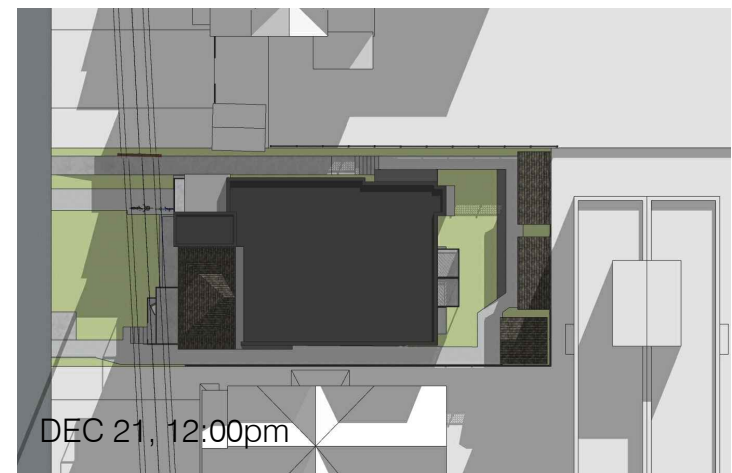

DEC 21, 10:00am

DEC 21, 12:00pm