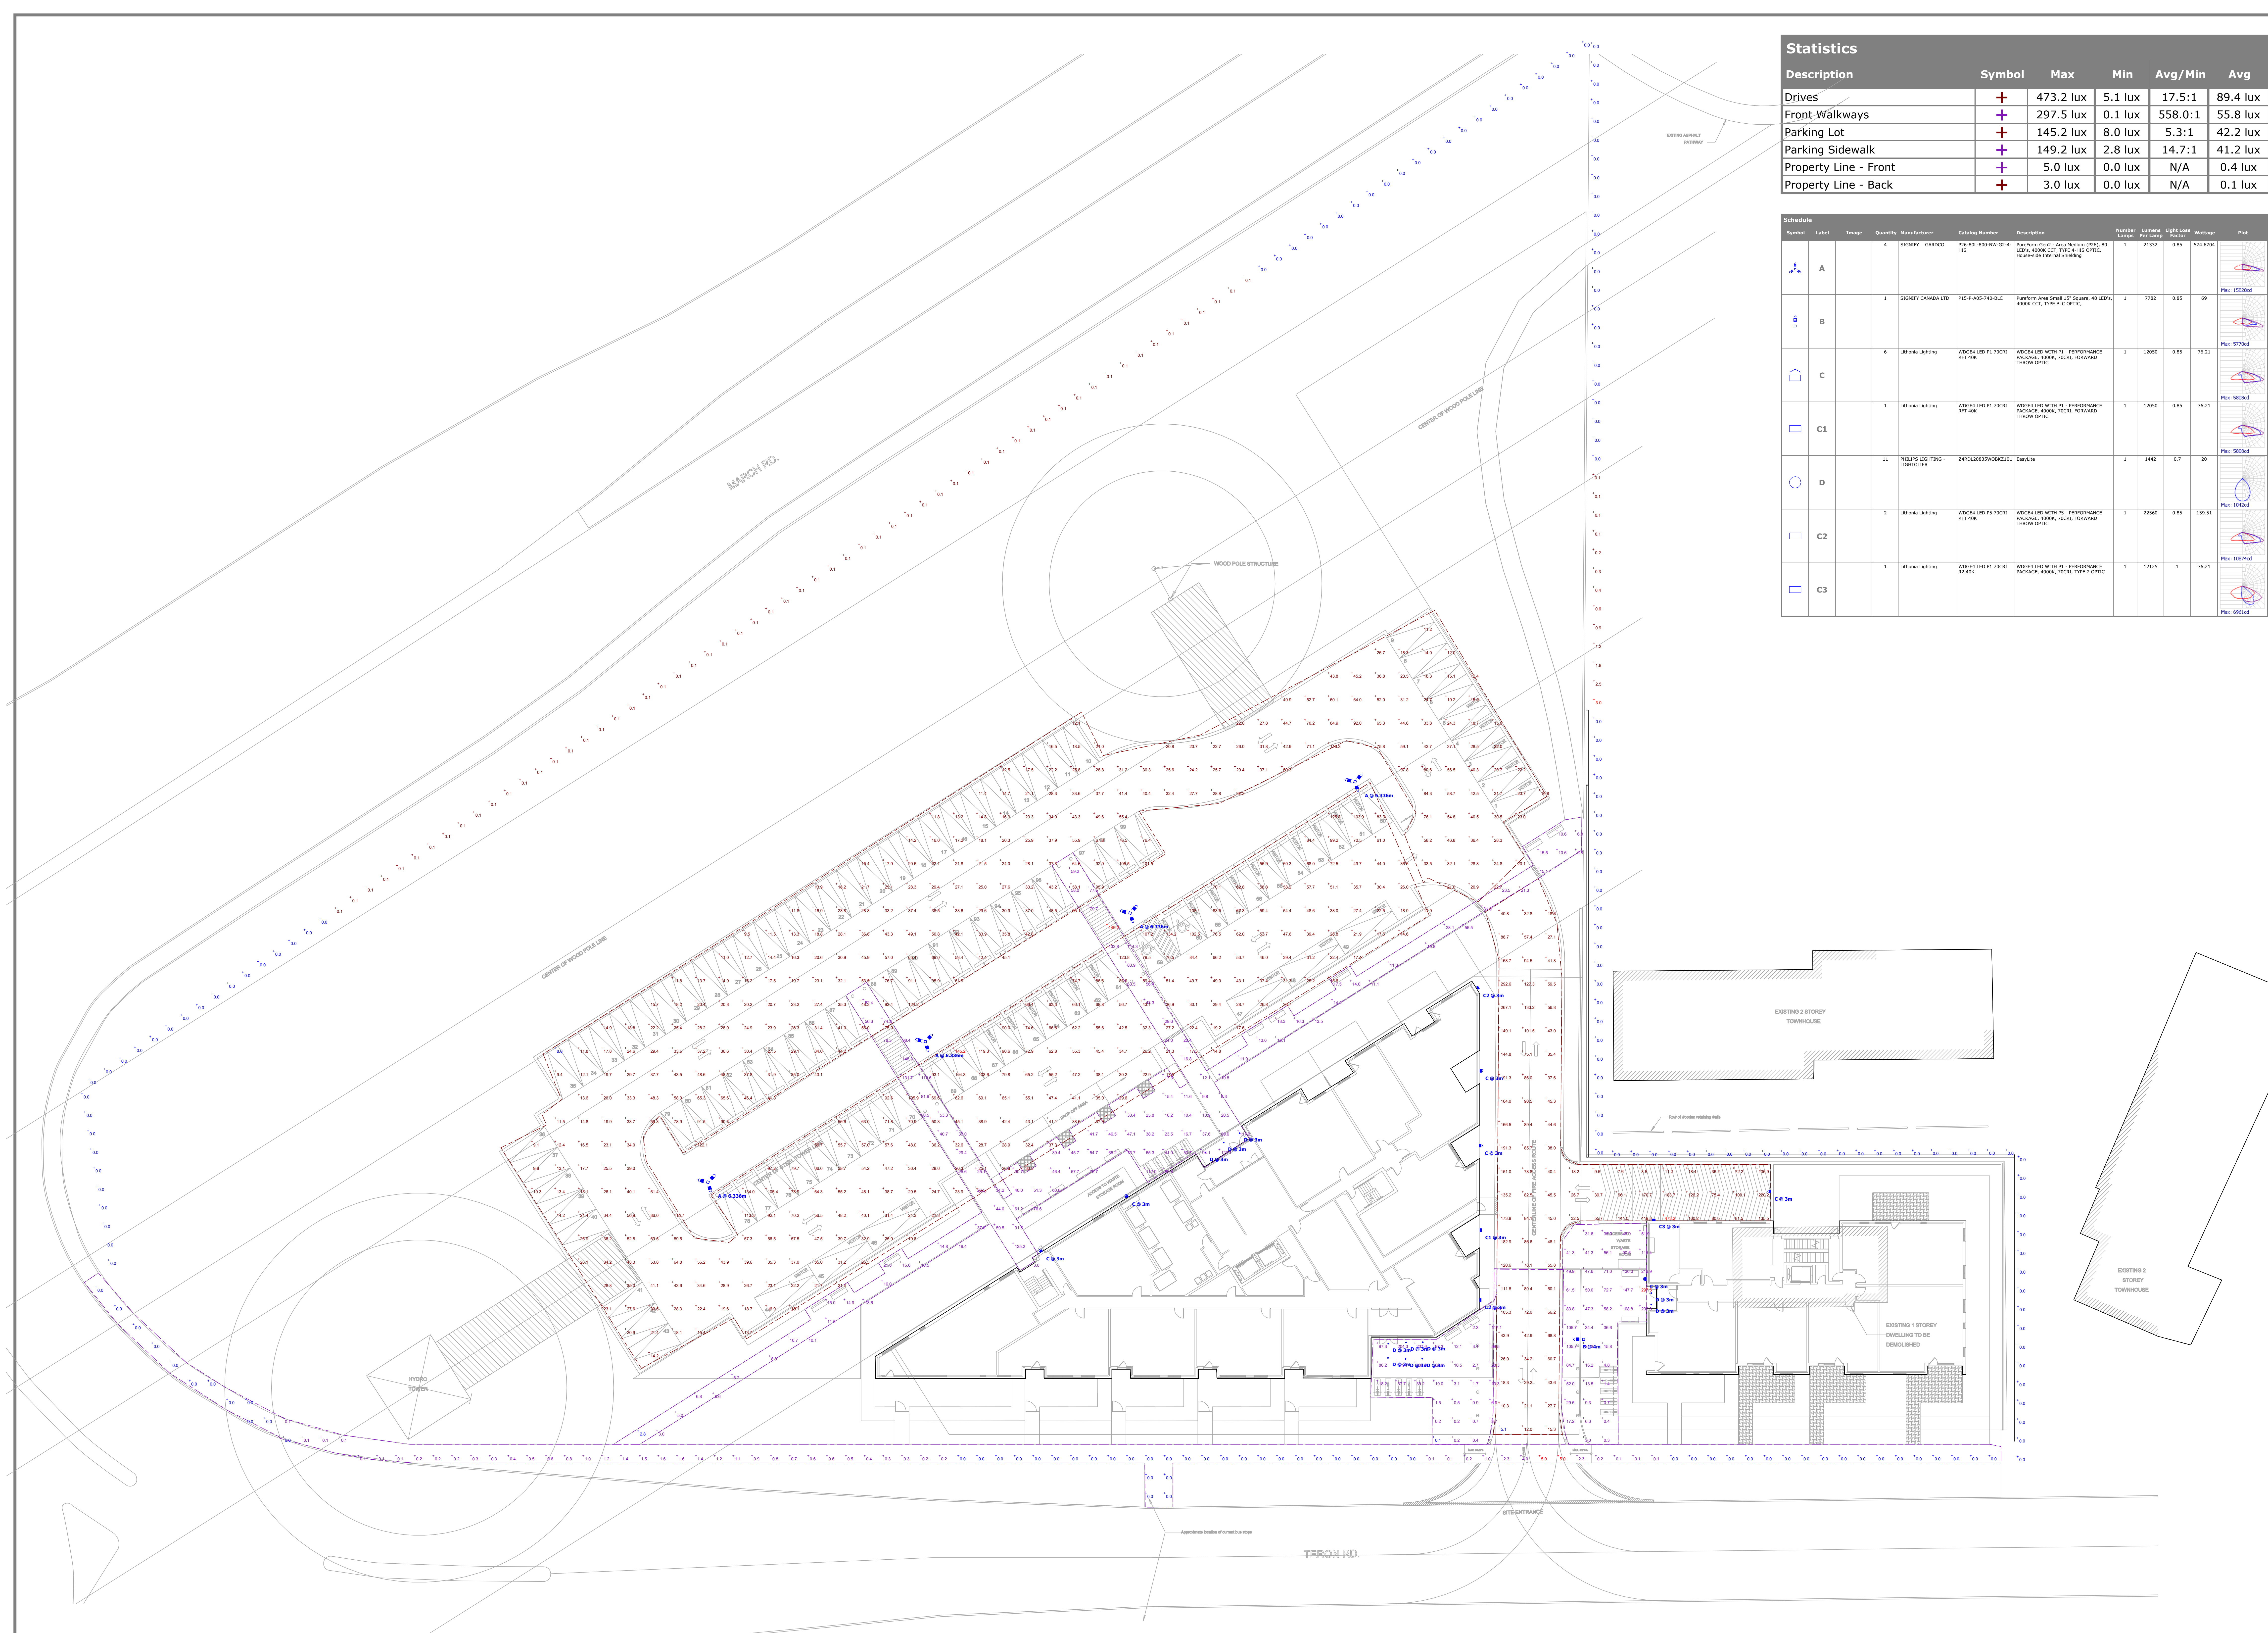

Statistics					
Description	Symbol	Max	Min	Avg/Min	Avg
Drives	+	473.2 lux	5.1 lux	17.5:1	89.4 lux
Front-Walkways	+	297.5 lux	0.1 lux	558.0:1	55.8 lux
Parking Lot	+	145.2 lux	8.0 lux	5.3:1	42.2 lux
Parking Sidewalk	+	149.2 lux	2.8 lux	14.7:1	41.2 lux
Property Line - Front	+	5.0 lux	0.0 lux	N/A	0.4 lux
Property Line - Back	+	3.0 lux	0.0 lux	N/A	0.1 lux

Schedule											
Symbol	Label	Image	Quantity	Manufacturer	Catalog Number	Description	Number Lumens	Light Loss Factor	Wattage	Foot	
+	A		4	SONIFY GARDO	P26-40L-800-NW-G2-4-HS	Puriform Gen2 - Area Medium (225), 80 LEDs, 4000K CCT, TYPE 4-HS OPTIC, 1000-1000mm Spacing	1	21332	0.85	574.6704	
+	B		1	SONIFY CANADA LTD	P15-P40S-740-BLC	Puriform Area Small 15' Square, 48 LEDs, 4000K CCT, TYPE BLC OPTIC	1	7782	0.85	69	
+	C		6	Utopia Lighting	W06G4 LED PL 7000I 4FT 40K	W06G4 LED WITH PL PERFORMANCE PACKAGE, 4000K, T0CKL, FORWARD THROW OPTIC	1	12650	0.85	76.21	
+	C1		1	Utopia Lighting	W06G4 LED PL 7000I 4FT 40K	W06G4 LED WITH PL PERFORMANCE PACKAGE, 4000K, T0CKL, FORWARD THROW OPTIC	1	12650	0.85	76.21	
+	D		11	PHILIPS LIGHTING - LIGHTSTORE	240CJ20010W06K210	EssiLite	1	1442	0.7	20	
+	C2		2	Utopia Lighting	W06G4 LED PL 7000I 4FT 40K	W06G4 LED WITH PL PERFORMANCE PACKAGE, 4000K, T0CKL, FORWARD THROW OPTIC	1	22560	0.85	193.51	
+	C3		1	Utopia Lighting	W06G4 LED PL 7000I 4FT 40K	W06G4 LED WITH PL PERFORMANCE PACKAGE, 4000K, T0CKL, TYPE 2 OPTIC	1	12125	1	76.21	

Plan View
Scale: 1:200

1131 & 1151 Teron Rd.
Kamato, ON