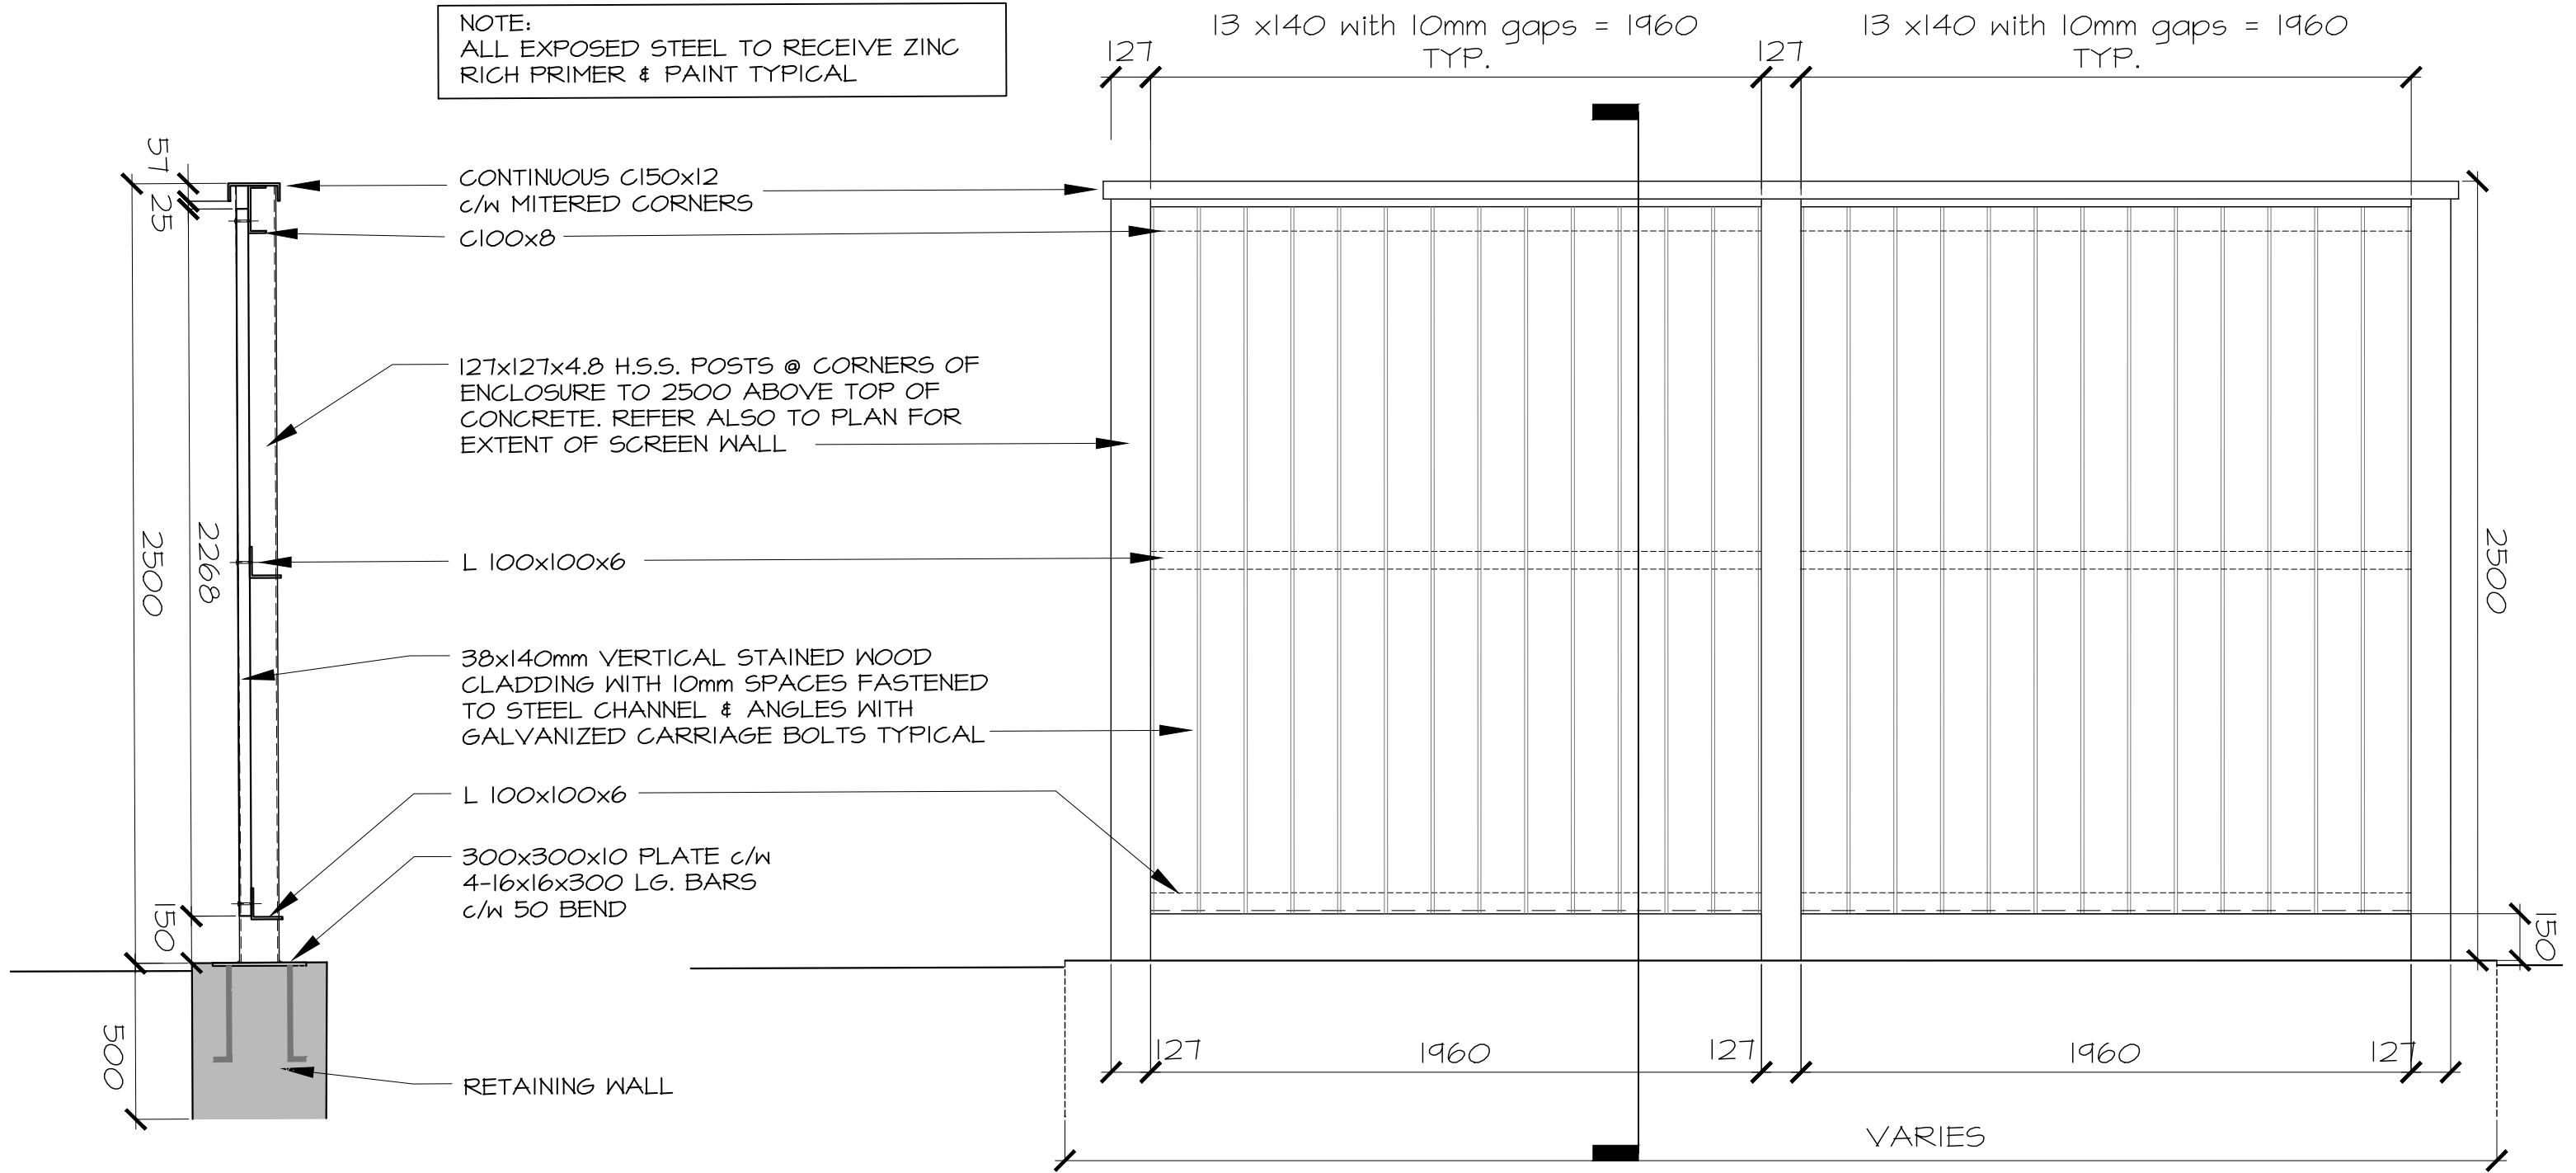

NOTE:
ALL EXPOSED STEEL TO RECEIVE ZINC RICH PRIMER & PAINT TYPICAL

1164-1166 HIGHCROFT DR.
MANOTICK

PRIVACY FENCE TYP. DETAIL

SCALE 1:20
MAY 13, 2021