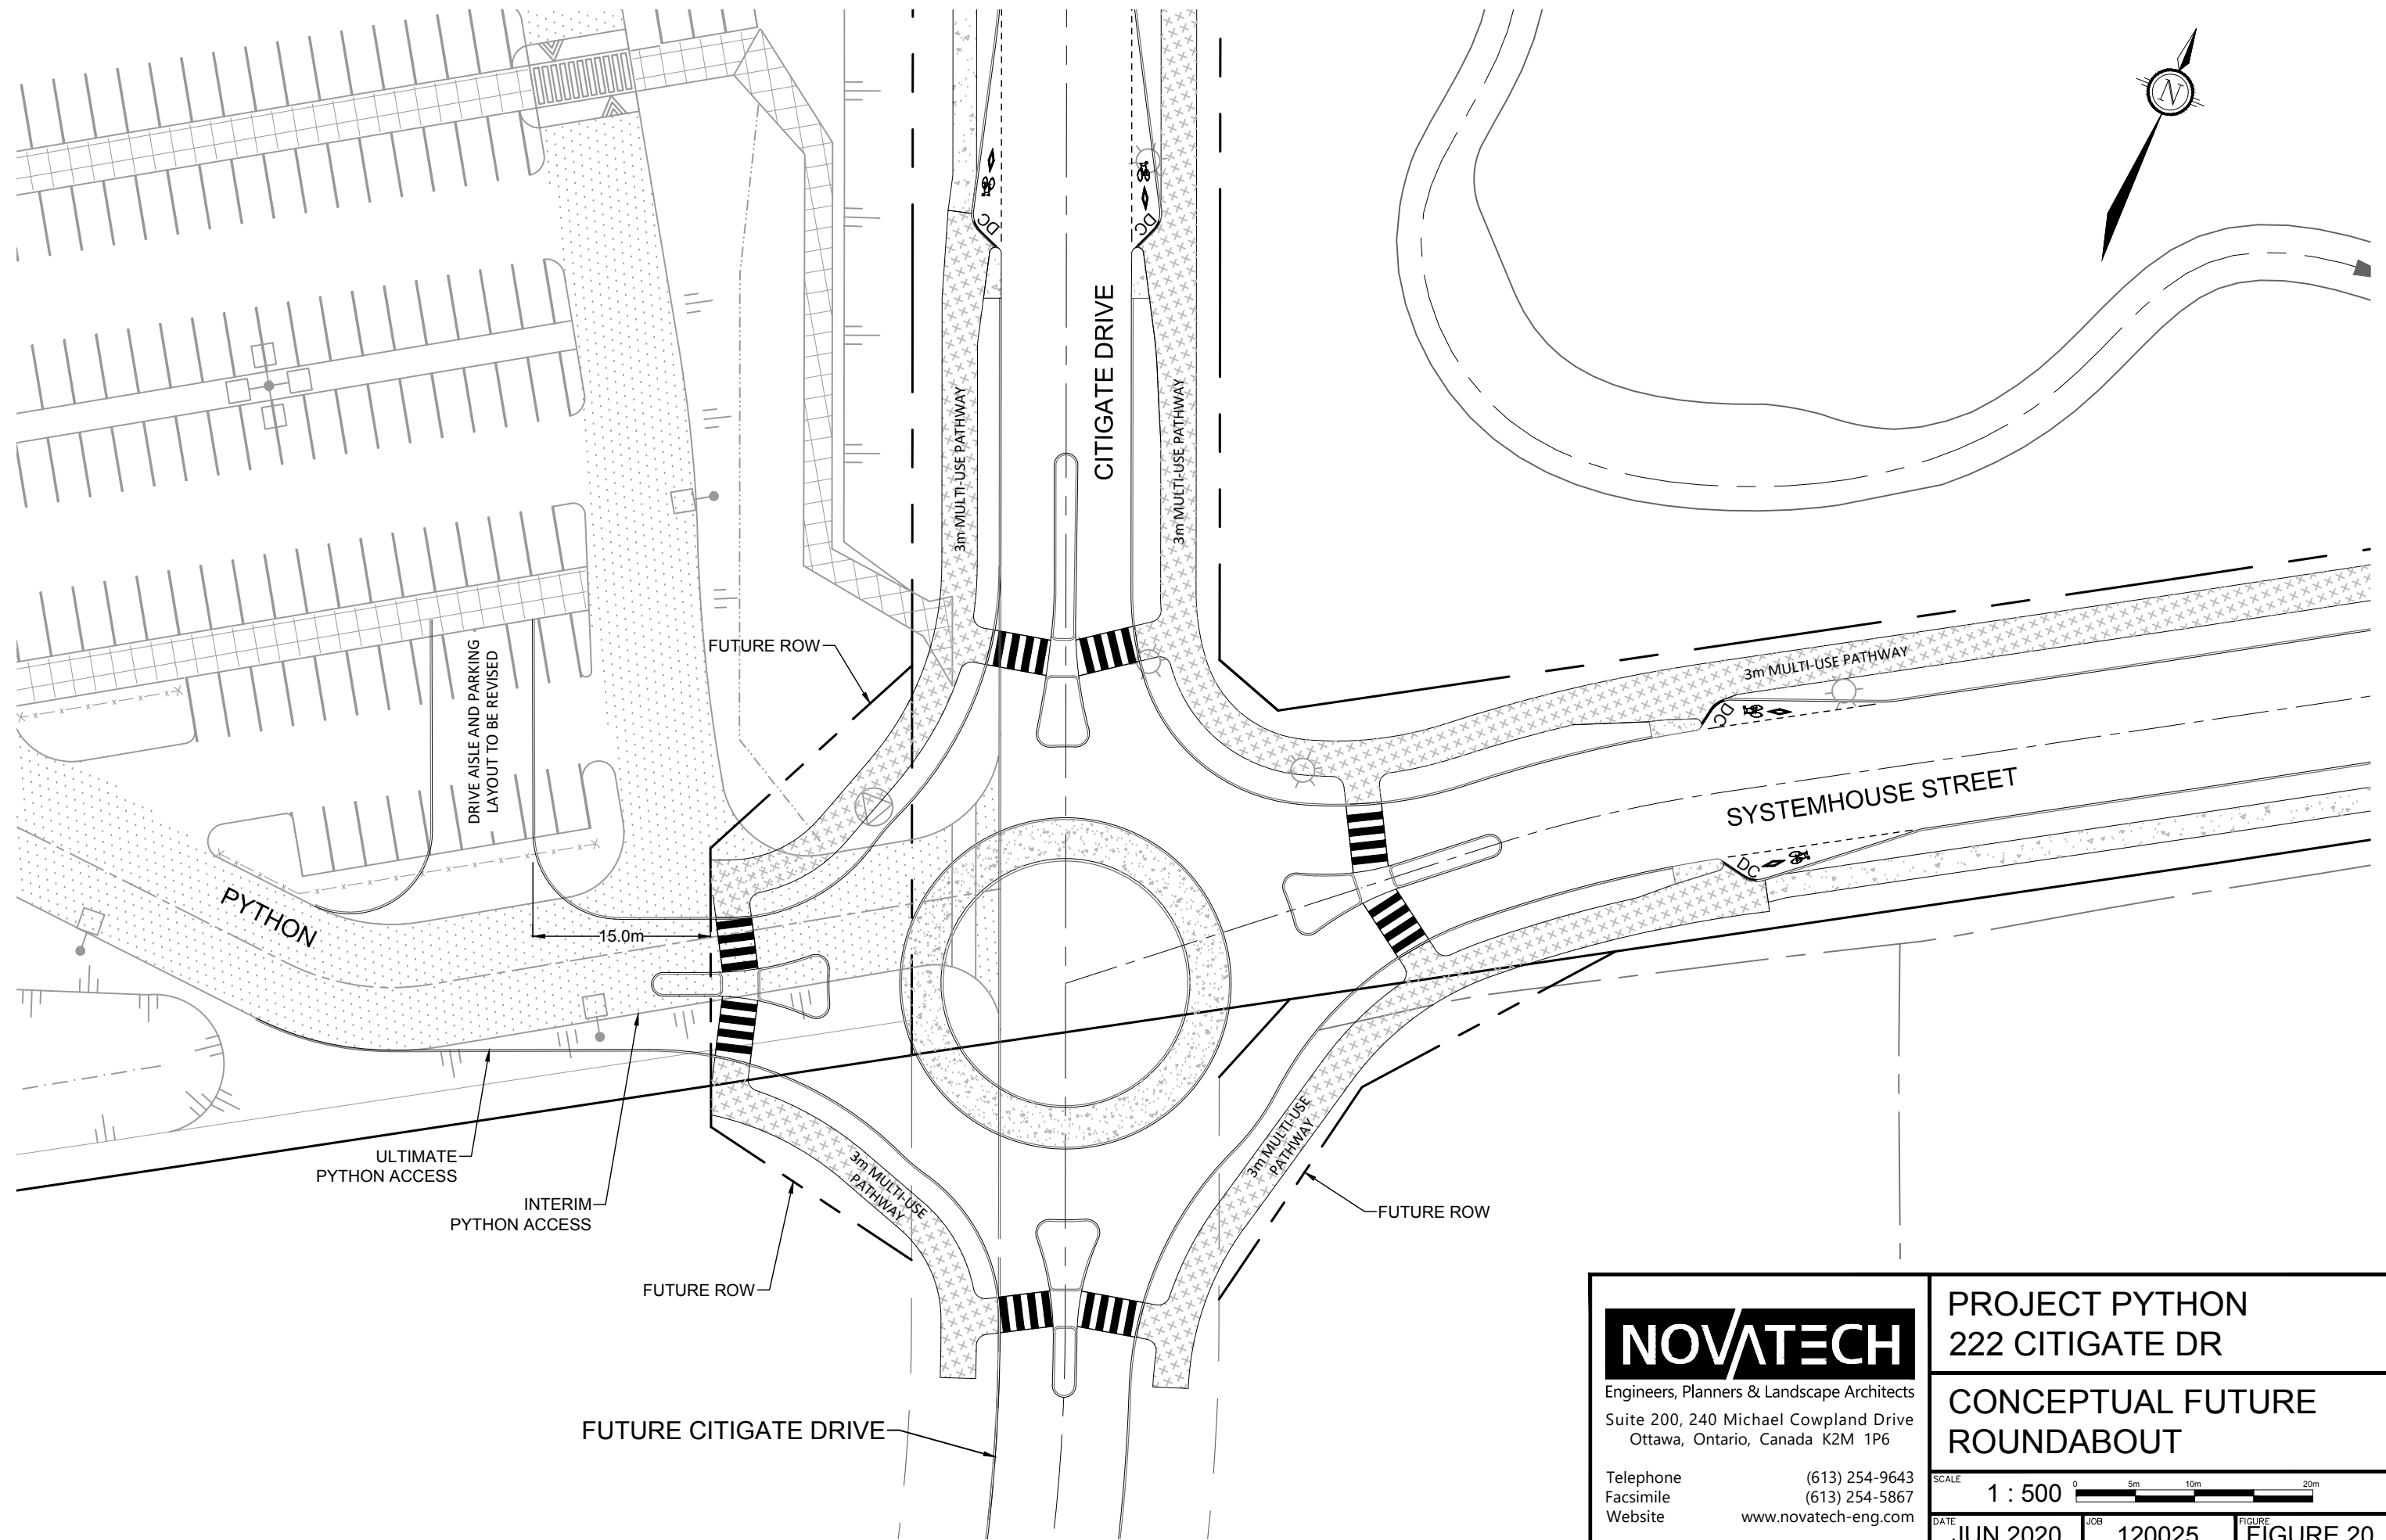

C:\temp\AcPublish_6632\120025-Fig20.dwg, Fig 20, Jun 02, 2020 - 2:00pm, rhiller

<p>NOVATECH Engineers, Planners & Landscape Architects Suite 200, 240 Michael Cowpland Drive Ottawa, Ontario, Canada K2M 1P6</p> <p>Telephone (613) 254-9643 Facsimile (613) 254-5867 Website www.novatech-eng.com</p>	<p>PROJECT PYTHON 222 CITIGATE DR</p>		
	<p>CONCEPTUAL FUTURE ROUNDABOUT</p>		
	<p>SCALE 1 : 500</p>	<p>DATE JUN 2020</p>	<p>JOB 120025</p>