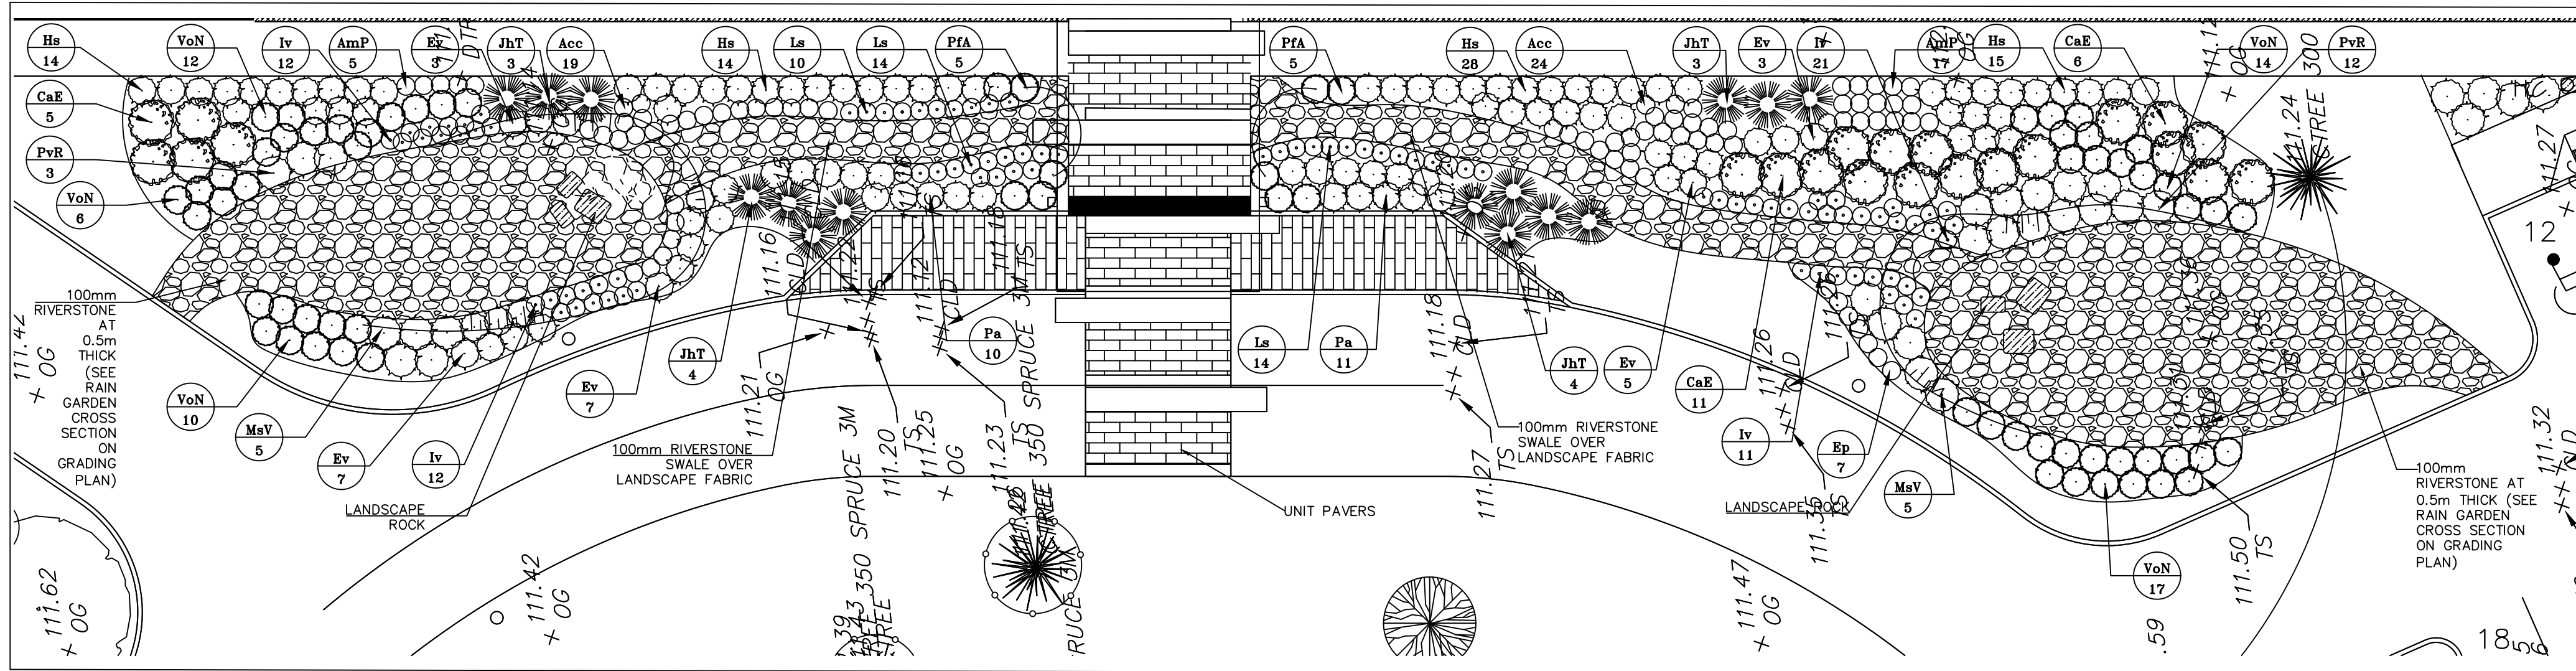

1 SOUTH SIDE BUILDING LANDSCAPE PLAN  
L201 SCALE: 1:150

2 RAIN GARDEN FEATURES LANDSCAPE PLAN  
L201 SCALE: 1:150

3 COURTYARD LANDSCAPE PLAN  
L201 SCALE: 1:100

KEY PLAN Scale: n.t.s.

No.	Date	Description
4	14 JUN 19	SUBMIT FOR SITE PLAN APPROVAL
3	29 MAY 19	COORDINATED WITH GRADING/SERVICING
2	04 MAR 19	ISSUED FOR PHASE ONE
1	24 AUG 18	ISSUED FOR PRICING