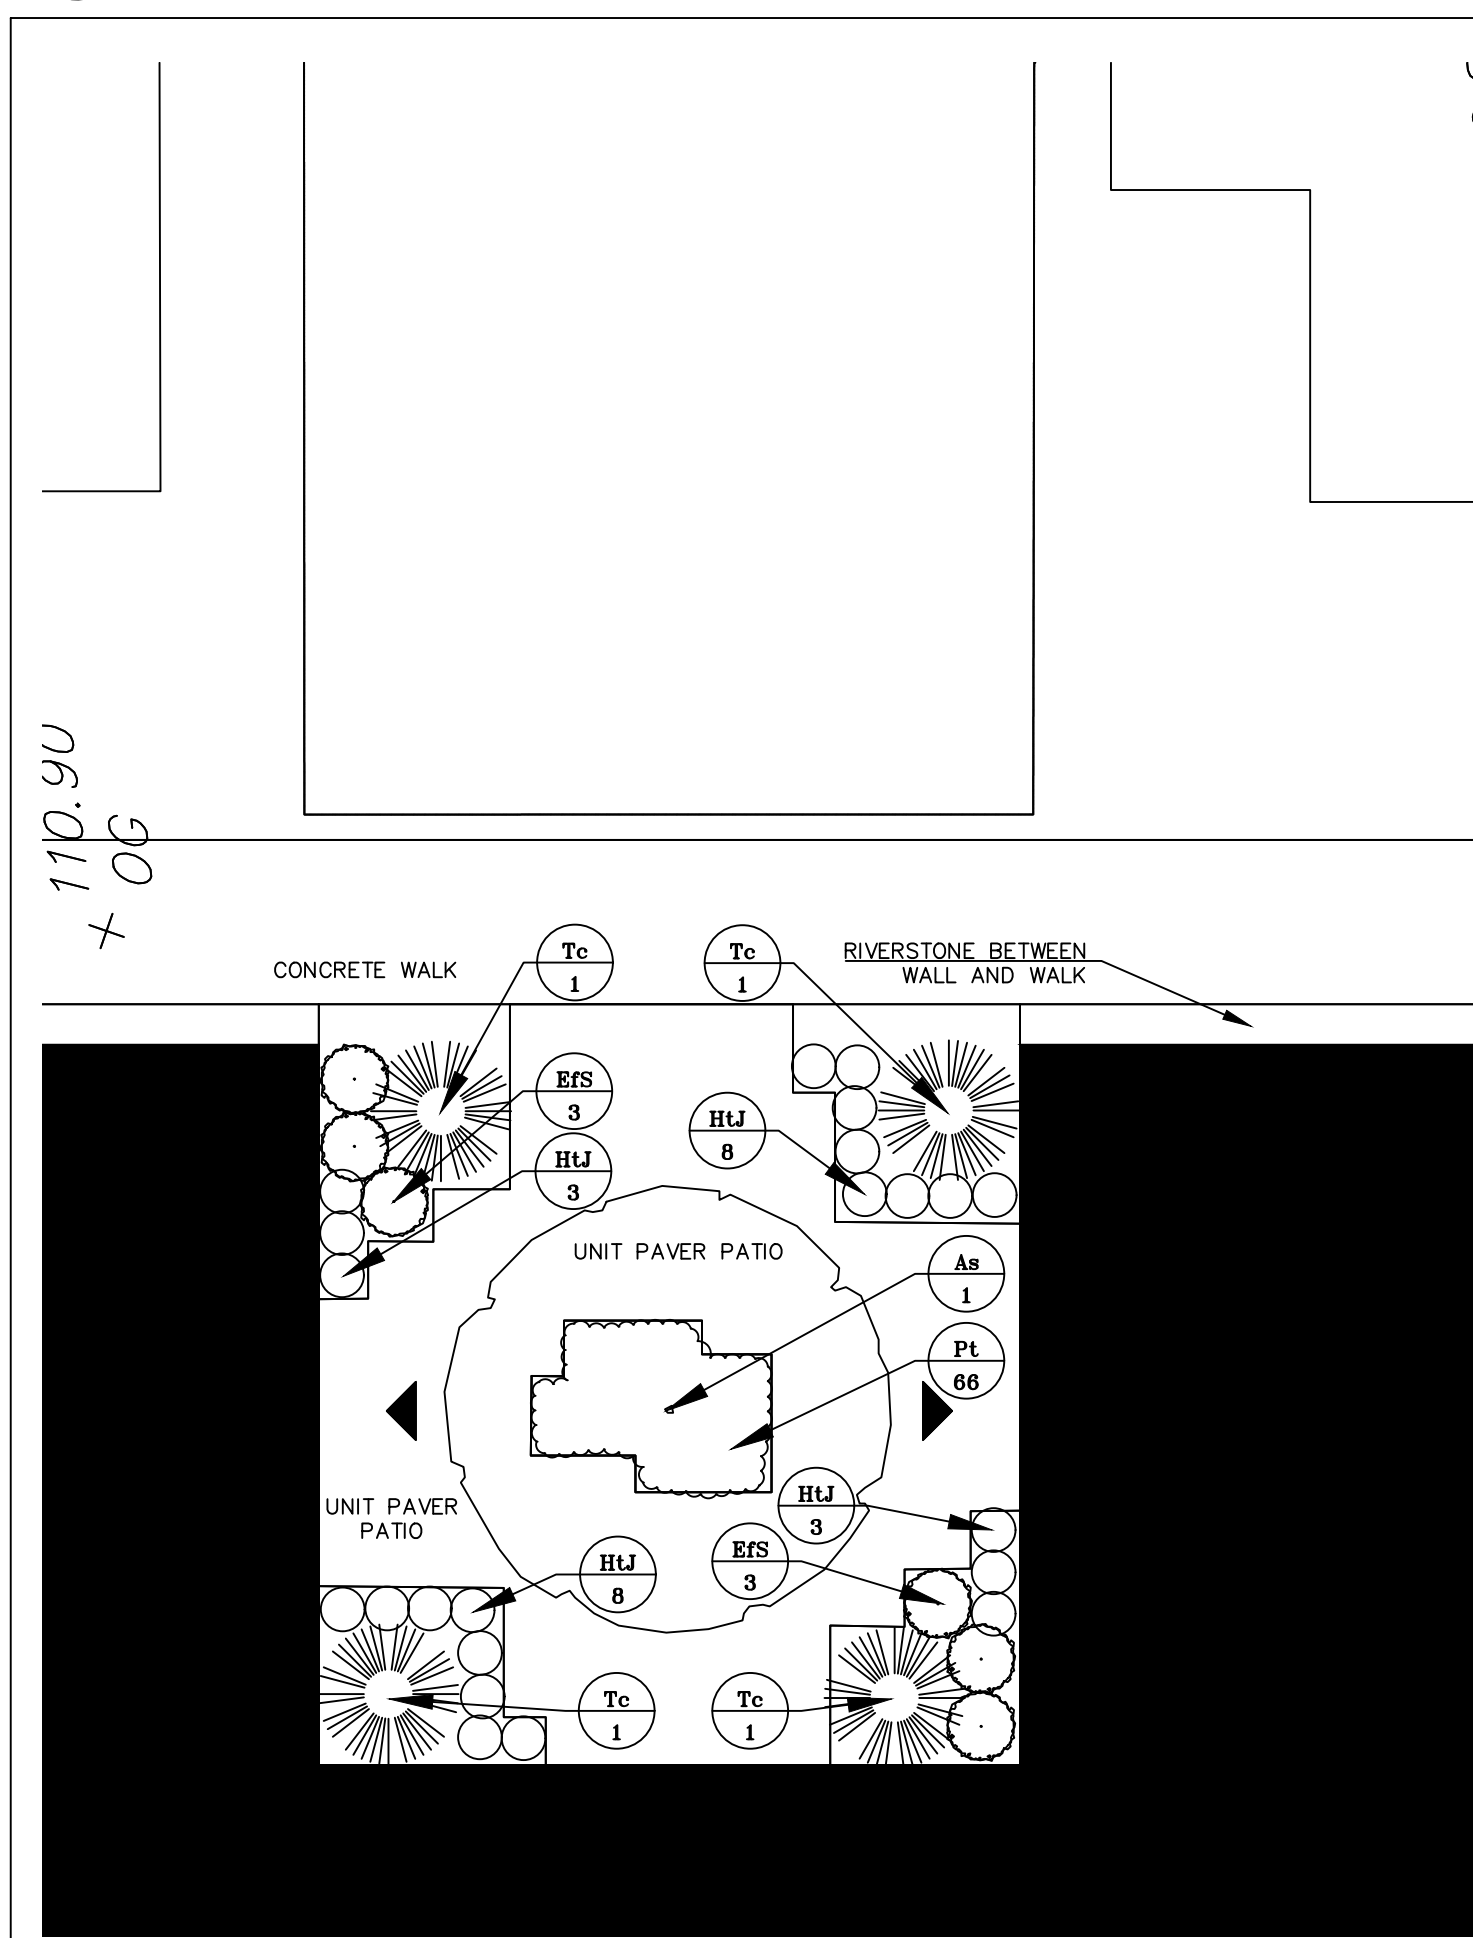

1 SOUTH SIDE BUILDING LANDSCAPE PLAN  
L201 SCALE: 1:150

2 RAIN GARDEN FEATURES LANDSCAPE PLAN  
L201 SCALE: 1:150

3 COURTYARD LANDSCAPE PLAN  
L201 SCALE: 1:100

KEY PLAN Scale: n.t.s.

No.	Date	Description
4	14 JUN 19	SUBMIT FOR SITE PLAN APPROVAL
3	29 MAY 19	COORDINATED WITH GRADING/SERVICING
2	04 MAR 19	ISSUED FOR PHASE ONE
1	24 AUG 18	ISSUED FOR PRICING