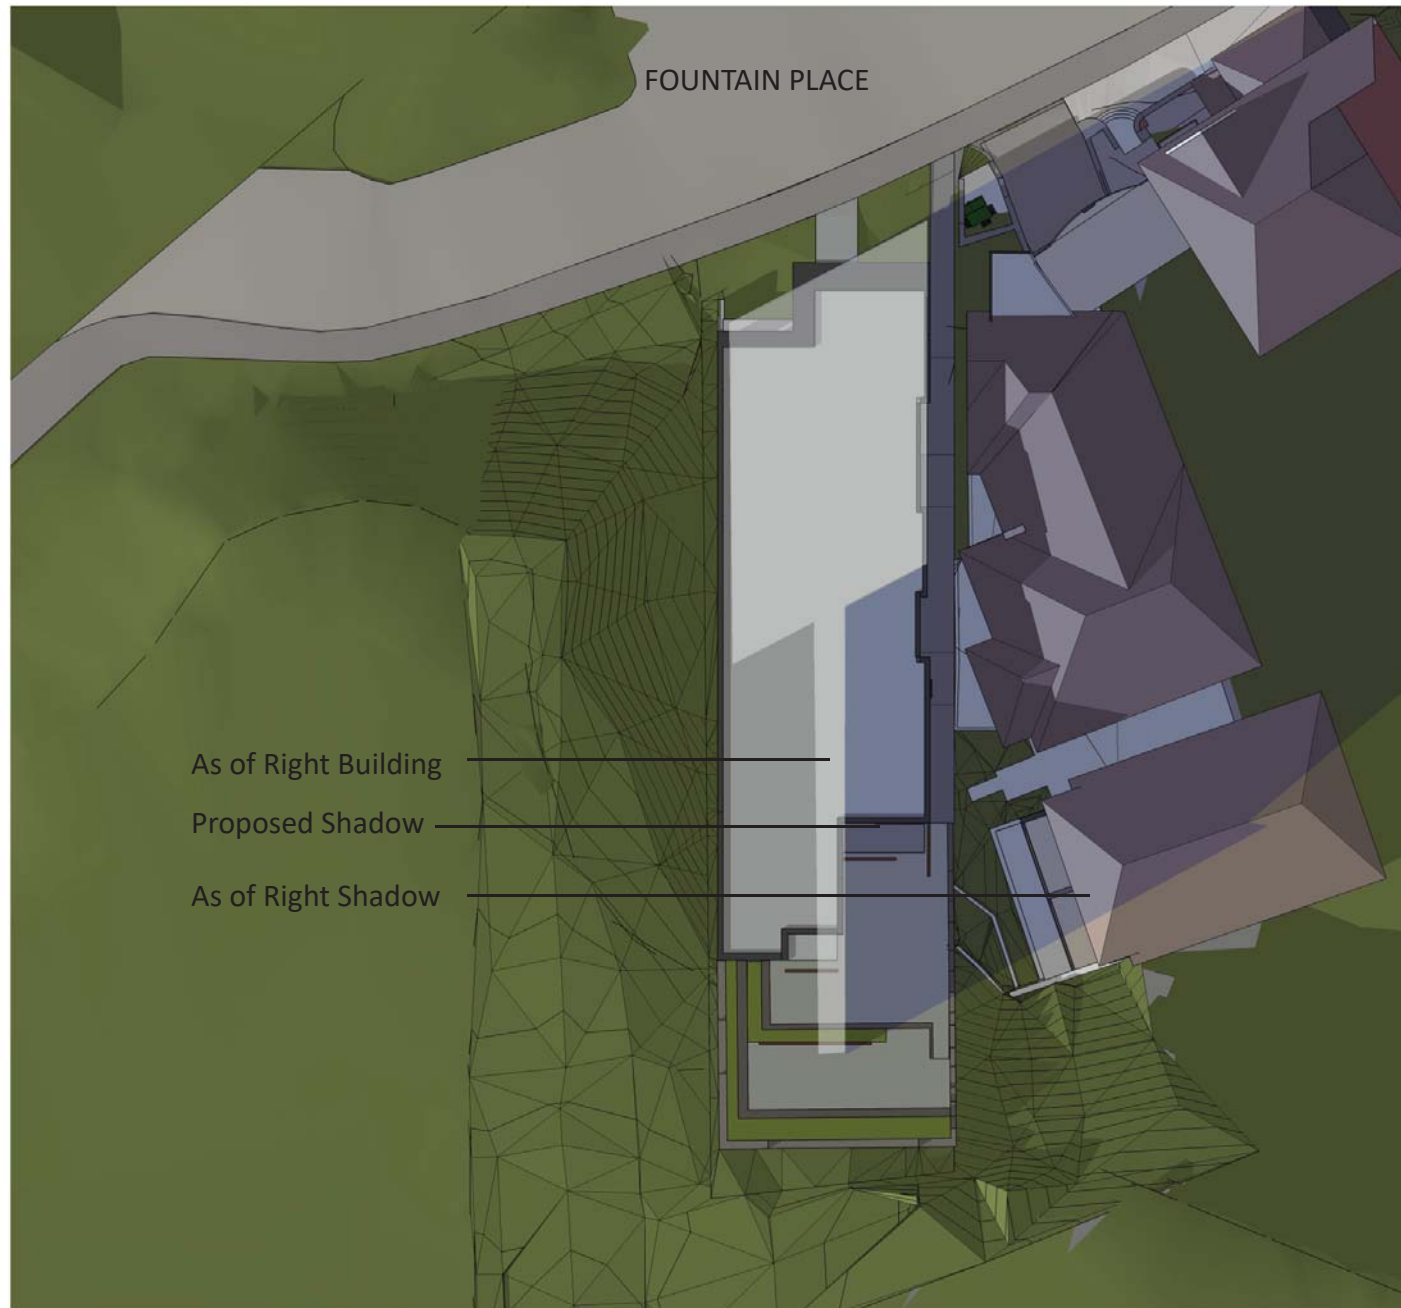

June 21 - 6:00pm EDT

190 Somerset St. W - Suite 206
Ottawa - Ontario - Canada
K2P 0J8
(Tel:) 613.695.6122
www.rubinrotman.com