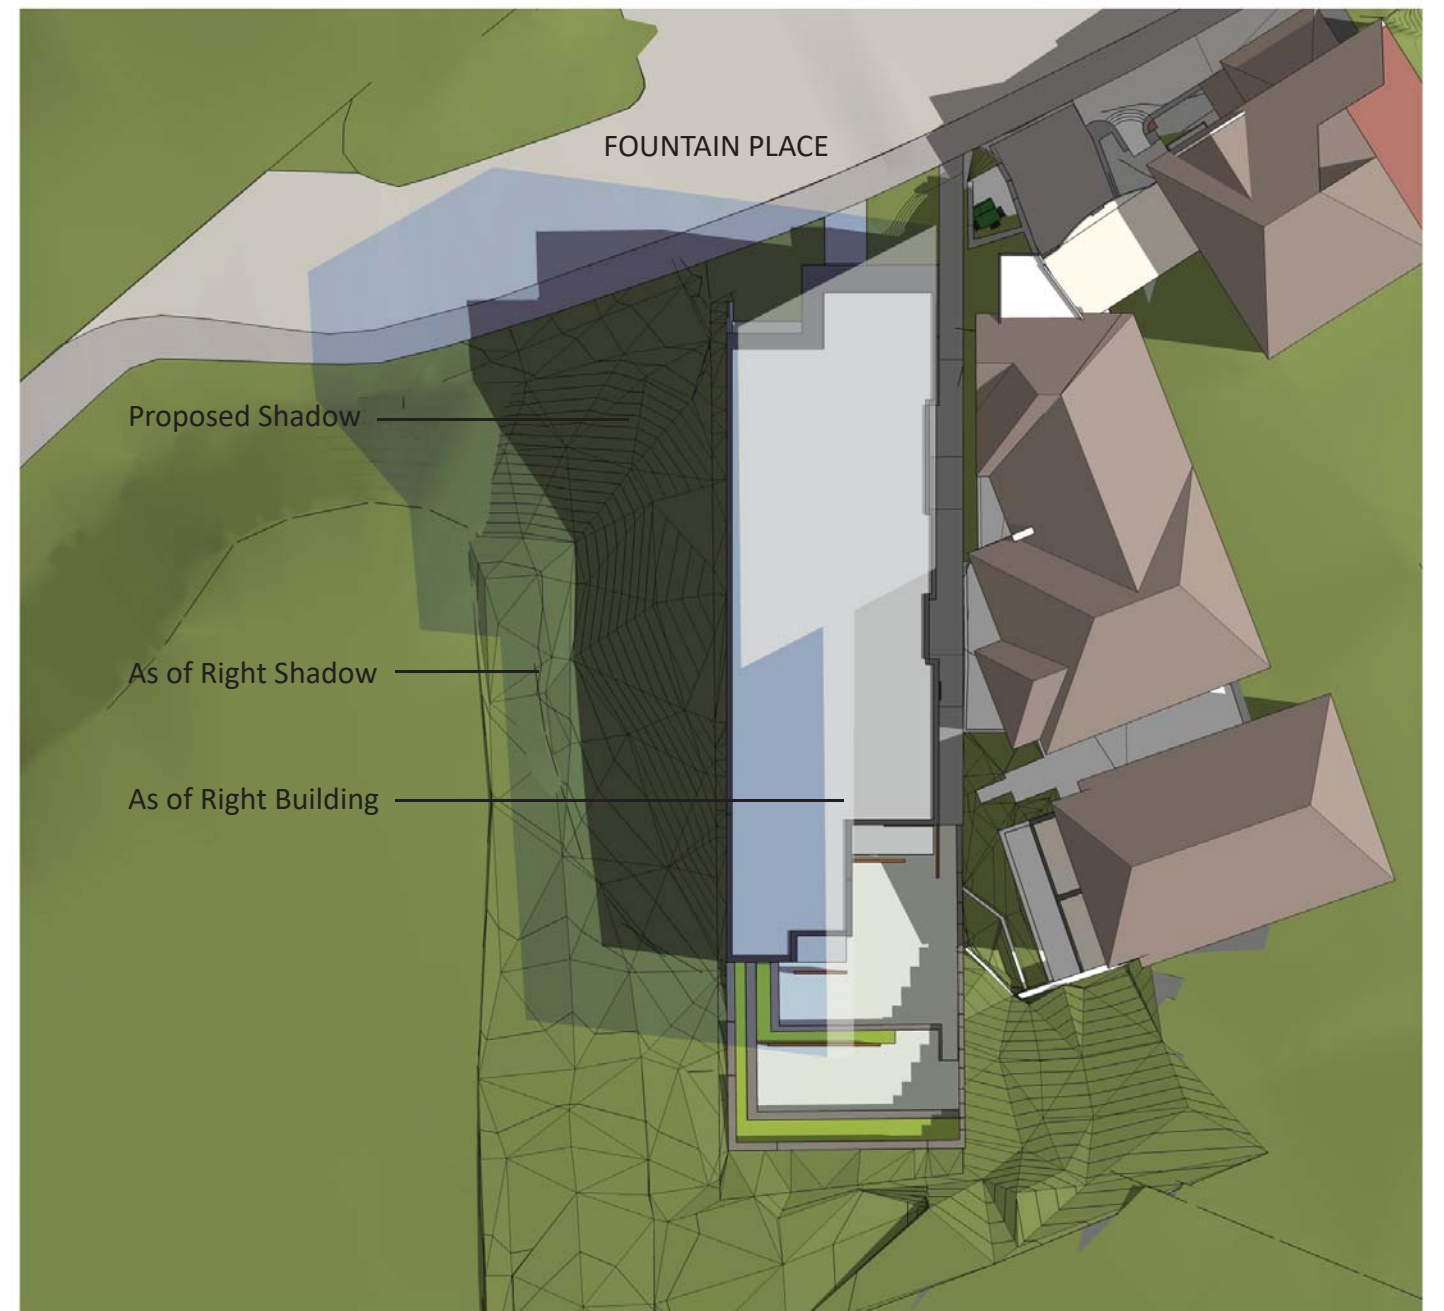

Project # 1749

June 21 - 10:00am EDT

September 21 - 10:00am EDT

244 Fountain Place Shadow Study

190 Somerset St. W - Suite 206
Ottawa - Ontario - Canada
K2P 0J8
(Tel:) 613.695.6122
www.rubinrotman.com

TCU

2018-10-26
A-SK- 2

Project # 1749

June 21 - 12:00pm EDT

September 21 - 12:00pm EDT

190 Somerset St. W - Suite 206
 Ottawa - Ontario - Canada
 K2P 0J8
 (Tel:) 613.695.6122
 www.rubinrotman.com

244 Fountain Place
 Shadow Study