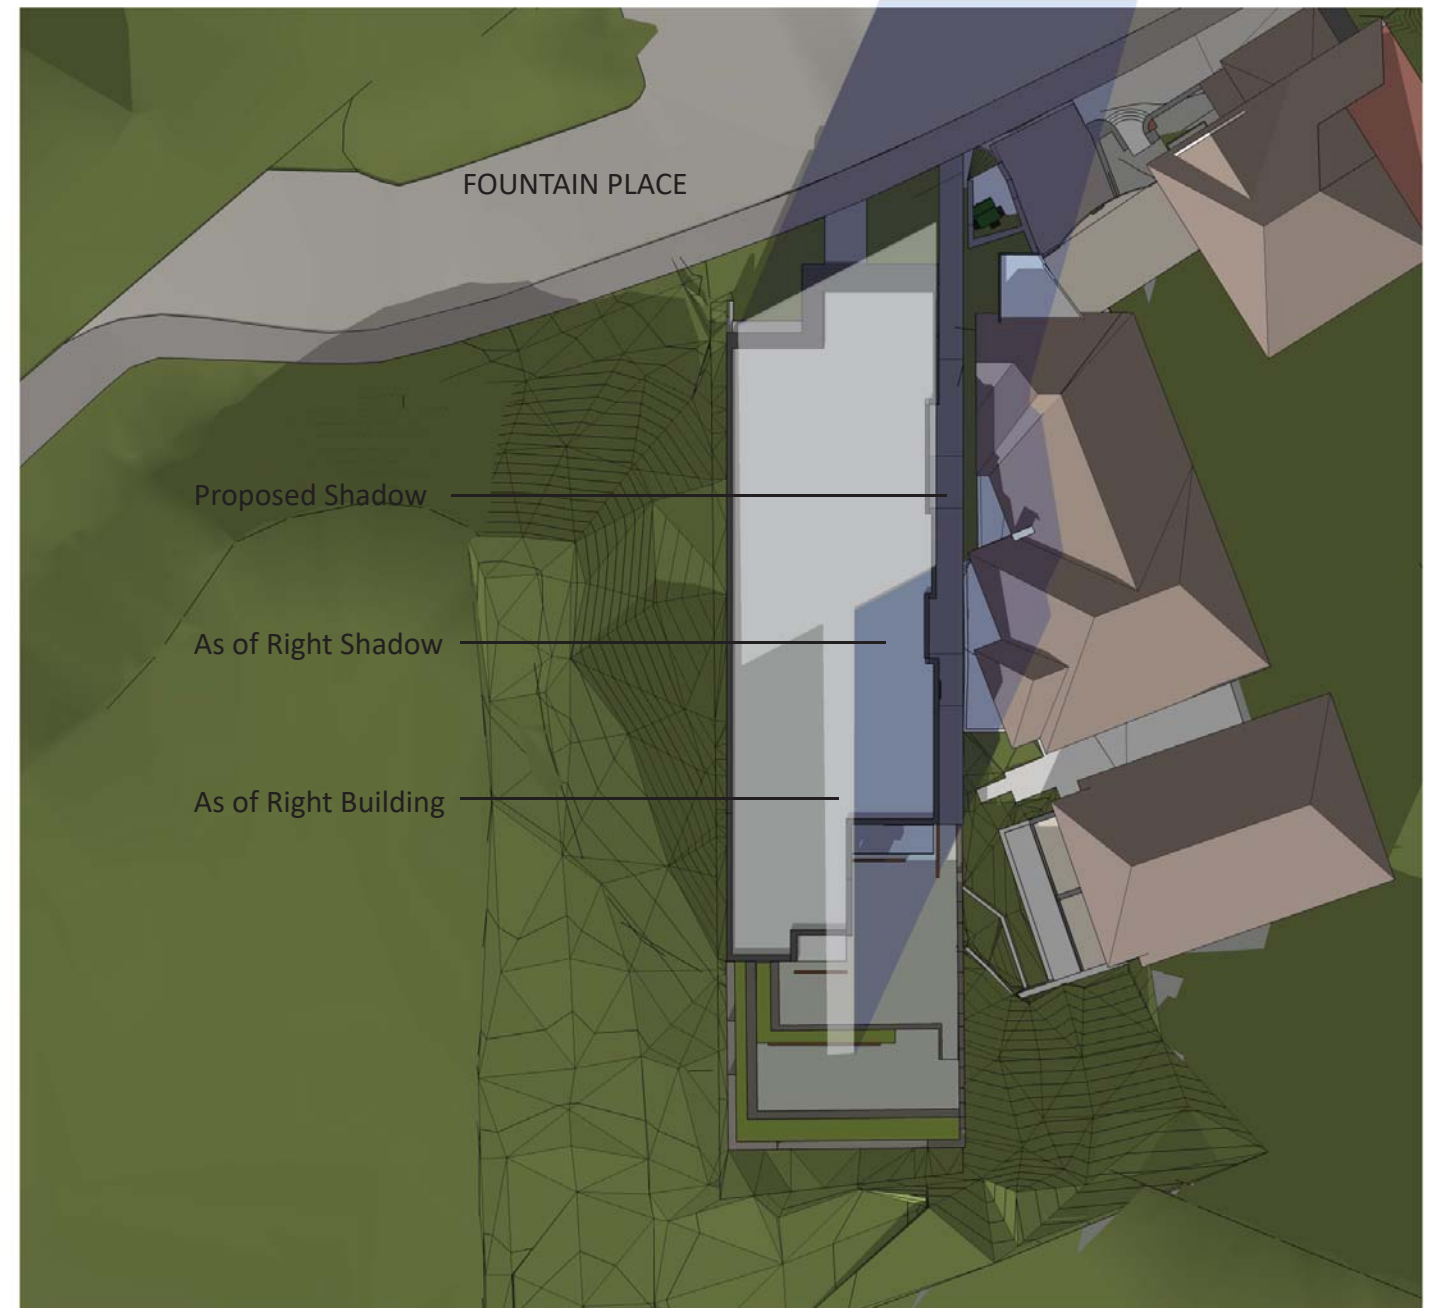

TCU

2018-10-26
 A-SK- 3

Project # 1749

June 21 - 2:00pm EDT

September 21 - 2:00pm EDT

244 Fountain Place
Shadow Study

190 Somerset St. W - Suite 206
Ottawa - Ontario - Canada
K2P 0J8
(Tel:) 613.695.6122
www.rubinrotman.com

TCU

2018-10-26
A-SK- 4

Project # 1749

June 21 - 4:00pm EDT

September 21 - 4:00pm EDT

244 Fountain Place
Shadow Study

190 Somerset St. W - Suite 206
Ottawa - Ontario - Canada
K2P 0J8
(Tel:) 613.695.6122
www.rubinrotman.com