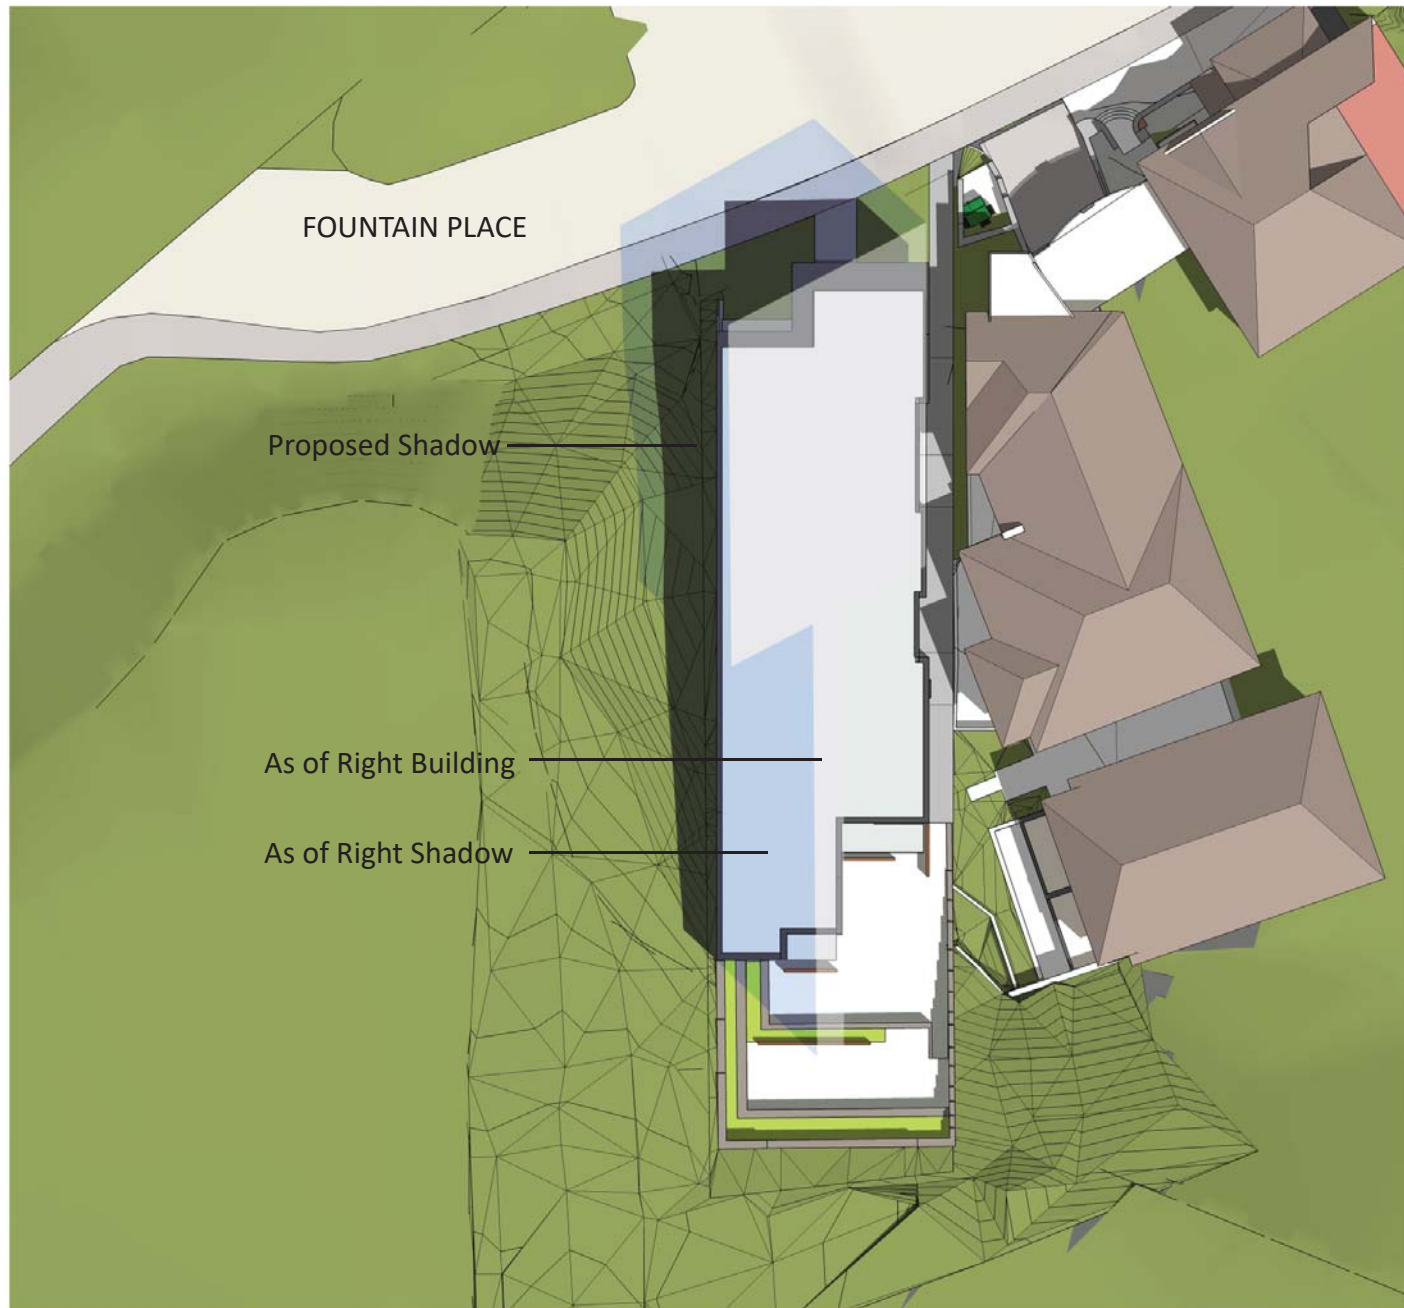

Project # 1749

June 21 - 10:00am EDT

September 21 - 10:00am EDT

244 Fountain Place Shadow Study

190 Somerset St. W - Suite 206
Ottawa - Ontario - Canada
K2P 0J8
(Tel:) 613.695.6122
www.rubinrotman.com

TCU

2018-10-26
A-SK- 2

Project # 1749

June 21 - 12:00pm EDT

September 21 - 12:00pm EDT

190 Somerset St. W - Suite 206
 Ottawa - Ontario - Canada
 K2P 0J8
 (Tel:) 613.695.6122
 www.rubinrotman.com

244 Fountain Place
 Shadow Study

TCU

2018-10-26
 A-SK- 3

Project # 1749

June 21 - 2:00pm EDT

September 21 - 2:00pm EDT

244 Fountain Place
Shadow Study

190 Somerset St. W - Suite 206
Ottawa - Ontario - Canada
K2P 0J8
(Tel:) 613.695.6122
www.rubinrotman.com