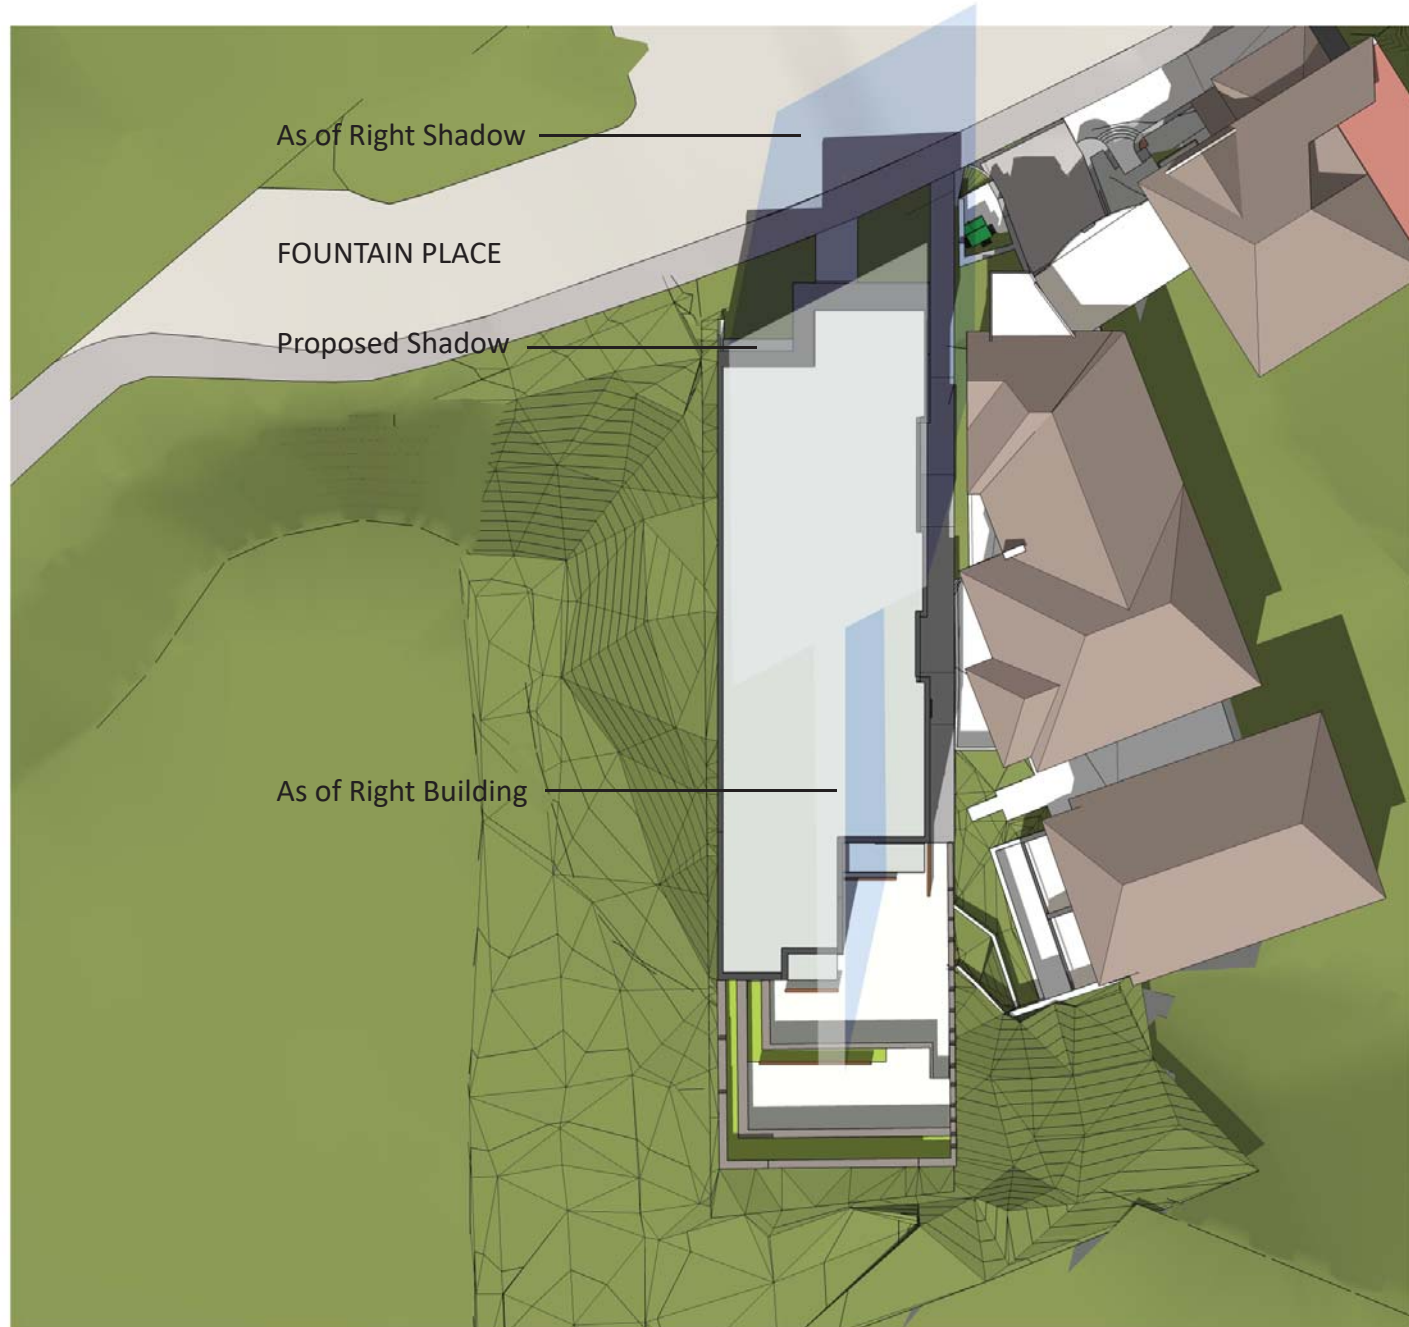

Project # 1749

June 21 - 12:00pm EDT

September 21 - 12:00pm EDT

190 Somerset St. W - Suite 206
 Ottawa - Ontario - Canada
 K2P 0J8
 (Tel:) 613.695.6122
 www.rubinrotman.com

244 Fountain Place
 Shadow Study

TCU

2018-10-26
 A-SK- 3

Project # 1749

June 21 - 2:00pm EDT

September 21 - 2:00pm EDT

244 Fountain Place
Shadow Study

190 Somerset St. W - Suite 206
Ottawa - Ontario - Canada
K2P 0J8
(Tel:) 613.695.6122
www.rubinrotman.com

TCU

2018-10-26
A-SK- 4

Project # 1749

June 21 - 4:00pm EDT

September 21 - 4:00pm EDT

244 Fountain Place
Shadow Study

190 Somerset St. W - Suite 206
Ottawa - Ontario - Canada
K2P 0J8
(Tel:) 613.695.6122
www.rubinrotman.com