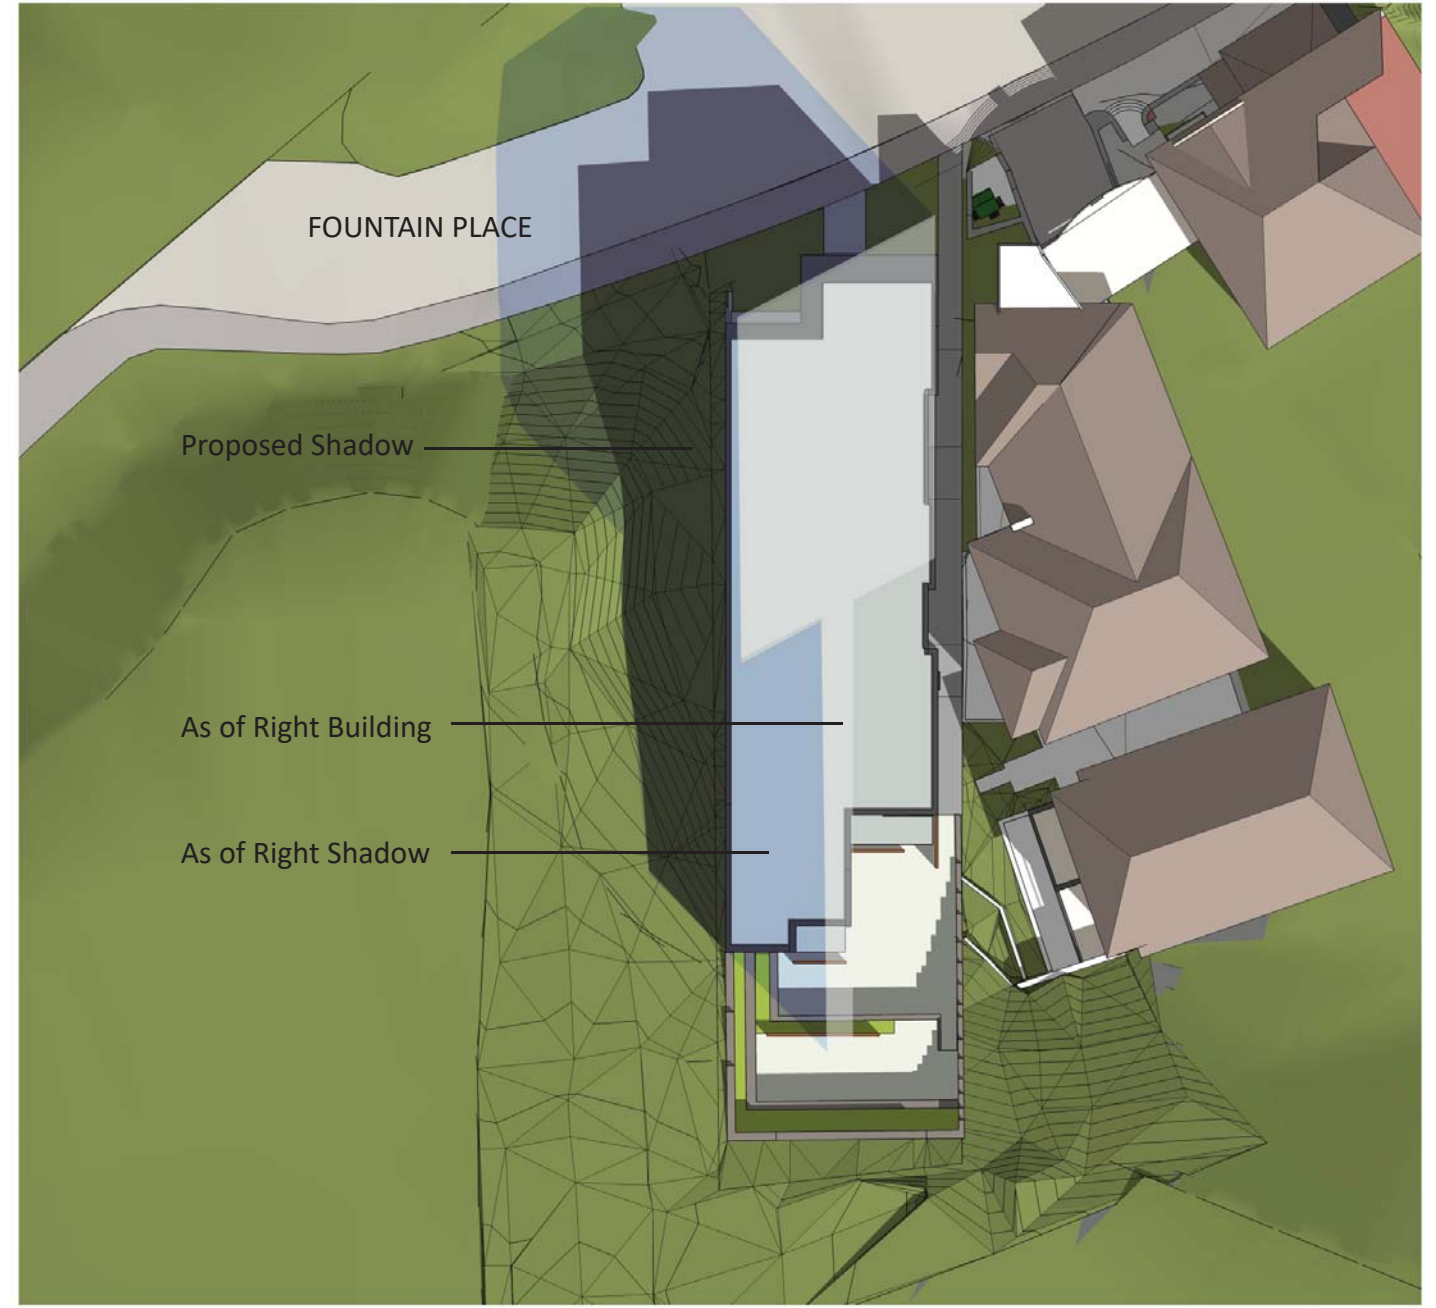

Project # 1749

June 21 - 10:00am EDT

September 21 - 10:00am EDT

244 Fountain Place Shadow Study

190 Somerset St. W - Suite 206
Ottawa - Ontario - Canada
K2P 0J8
(Tel:) 613.695.6122
www.rubinrotman.com

TCU

2018-10-26
A-SK- 2

Project # 1749

June 21 - 12:00pm EDT

September 21 - 12:00pm EDT

190 Somerset St. W - Suite 206
 Ottawa - Ontario - Canada
 K2P 0J8
 (Tel:) 613.695.6122
 www.rubinrotman.com

244 Fountain Place
 Shadow Study

TCU

2018-10-26
 A-SK- 3

Project # 1749

June 21 - 2:00pm EDT

September 21 - 2:00pm EDT

244 Fountain Place
Shadow Study

190 Somerset St. W - Suite 206
Ottawa - Ontario - Canada
K2P 0J8
(Tel:) 613.695.6122
www.rubinrotman.com

Project # 1749